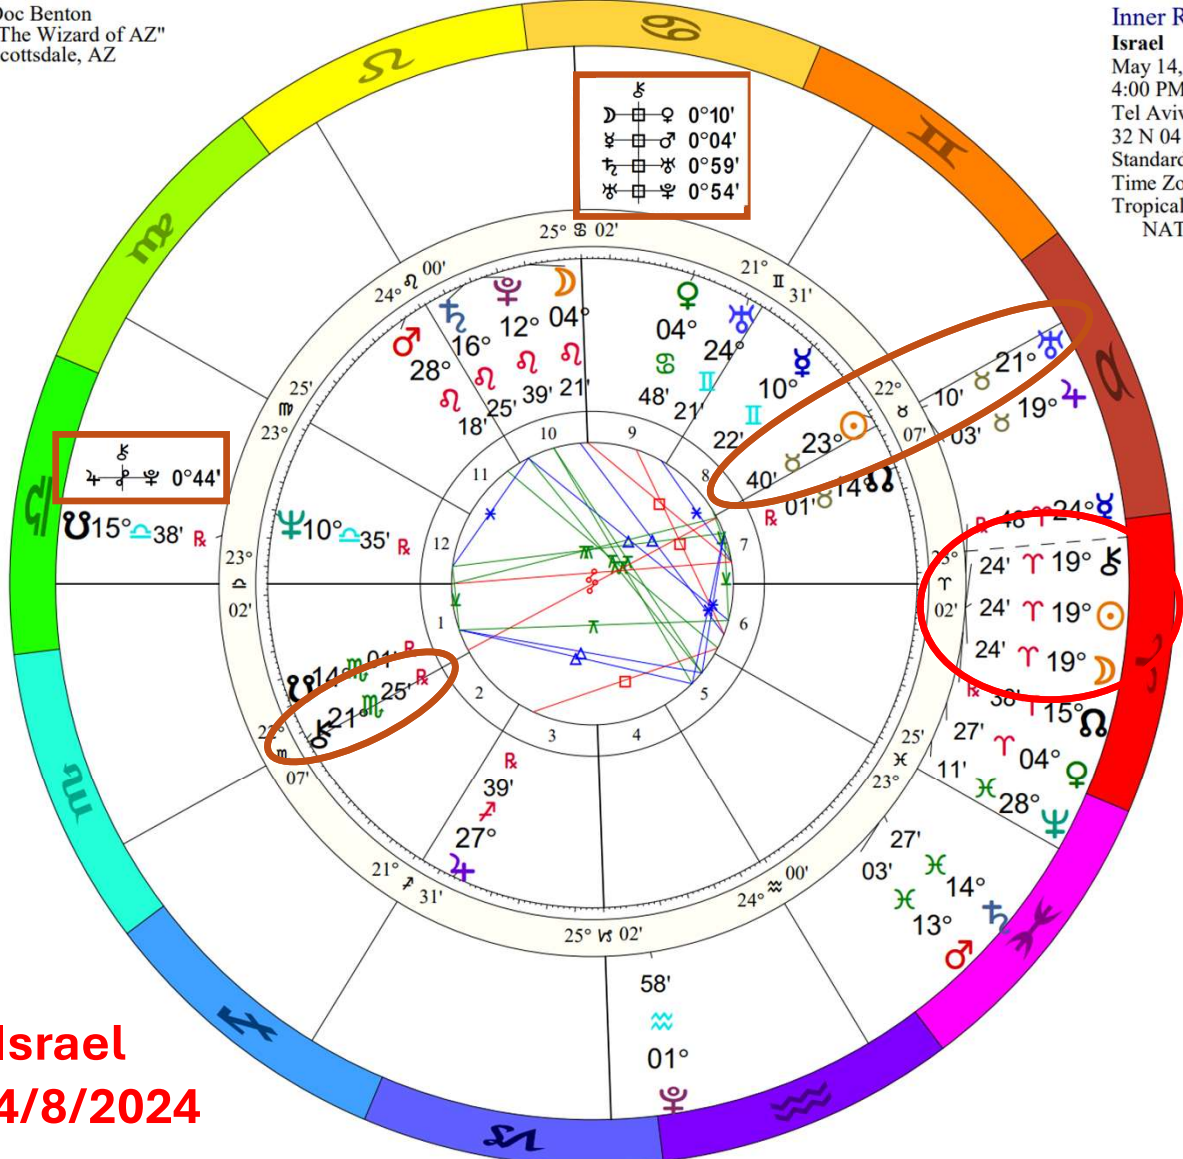

Doc Benton
"The Wizard of AZ"
Scottsdale, AZ

Inner Ring:
Israel
May 14, 1948
4:00 PM
Tel Aviv, Israel
32 N 04 34 E 46
Standard Time
Time Zone: 2 hours East
Tropical Koch
NATAL CHART

t. Sun/Moon/Chiron in
6th House

t. Uranus
conjunct/opposite n.
Sun/Chiron

Midpoint activations

Outer Ring:
Solar Eclipse Apr 8 2024
April 8, 2024
11:20:37 AM
Scottsdale, Arizona
33N30'33" 111W53'54"
Standard Time
Time Zone: 7 hours West
Tropical 0-Aries
Total Solar Eclipse (astrological)
Saros Cycle 139 # 30

♃♁♀	0°05'a
♂♁♁	0°07's
♁♁♁	0°14's
♁♁♁	0°14'a
♀♁♀	0°21'a
♁♁♁	0°25's
♁♁♁	0°26's
♁♁♁	0°26's
♁♁♁	0°27'a
♁♁♁	0°33's
♁♁♁	0°48's
♁♁♁	0°48's
♁♁♁	0°58'a
♁♁♁	0°58'a
♁♁♁	1°01'a
♁♁♁	1°08'a
♁♁♁	1°23's
♁♁♁	1°23's
♁♁♁	1°36's
♁♁♁	1°36's
♁♁♁	1°36's
♁♁♁	1°36's
♁♁♁	1°45'a
♁♁♁	1°49's
♁♁♁	1°52's
♁♁♁	1°58'a

Israel
4/8/2024