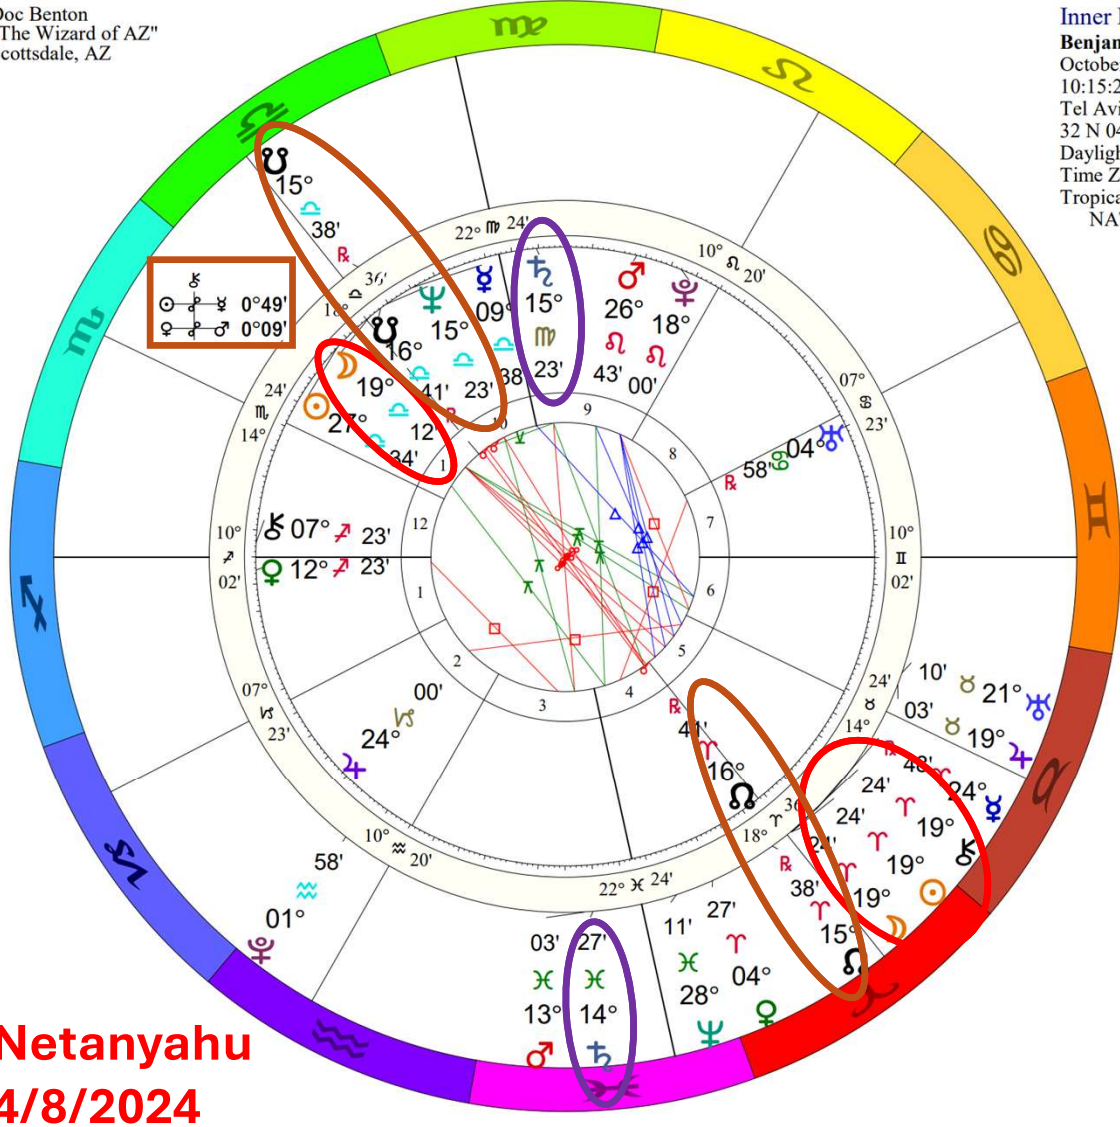

Doc Benton
"The Wizard of AZ"
Scottsdale, AZ

Inner Ring:
Benjamin Netanyahu
October 21, 1949
10:15:24 AM
Tel Aviv, Israel
32 N 04 34 E 46
Daylight Saving Time
Time Zone: 2 hours East
Tropical Koch
NATAL CHART

Outer Ring:
Solar Eclipse Apr 8 2024
April 8, 2024
11:20:37 AM
Scottsdale, Arizona
33N30'33" 111W53'54"
Standard Time
Time Zone: 7 hours West
Tropical 0-Aries
Total Solar Eclipse (astrological)
Saros Cycle 139 # 30

♃♂♂♂	0°01's
♃♂♂♂	0°01's
♃♂♂♂	0°09's
♃♂♂♂	0°12'a
♃♂♂♂	0°12'a
♃♂♂♂	0°13'a
♃♂♂♂	0°14'a
♃♂♂♂	0°14'a
♃♂♂♂	0°14'a
♃♂♂♂	0°14'a
♃♂♂♂	0°14'a
♃♂♂♂	0°14'a
♃♂♂♂	0°14'a
♃♂♂♂	0°32'a
♃♂♂♂	0°38'a
♃♂♂♂	0°40'a
♃♂♂♂	0°47'a
♃♂♂♂	0°56'a
♃♂♂♂	0°56'a
♃♂♂♂	1°03's
♃♂♂♂	1°03'a
♃♂♂♂	1°03'a
♃♂♂♂	1°03'a
♃♂♂♂	1°03'a
♃♂♂♂	1°14's
♃♂♂♂	1°17'a
♃♂♂♂	1°17'a
♃♂♂♂	1°24's
♃♂♂♂	1°24's
♃♂♂♂	1°25's
♃♂♂♂	1°29'a
2 additional	

t. Sun/Moon/Chiron in
5th House opposite n.
Moon

t. Lunar Nodal Axis
conjunct n. Lunar
Nodal Axis/Neptune

t. Saturn opposition n.
Saturn

Midpoint activations

Netanyahu
4/8/2024