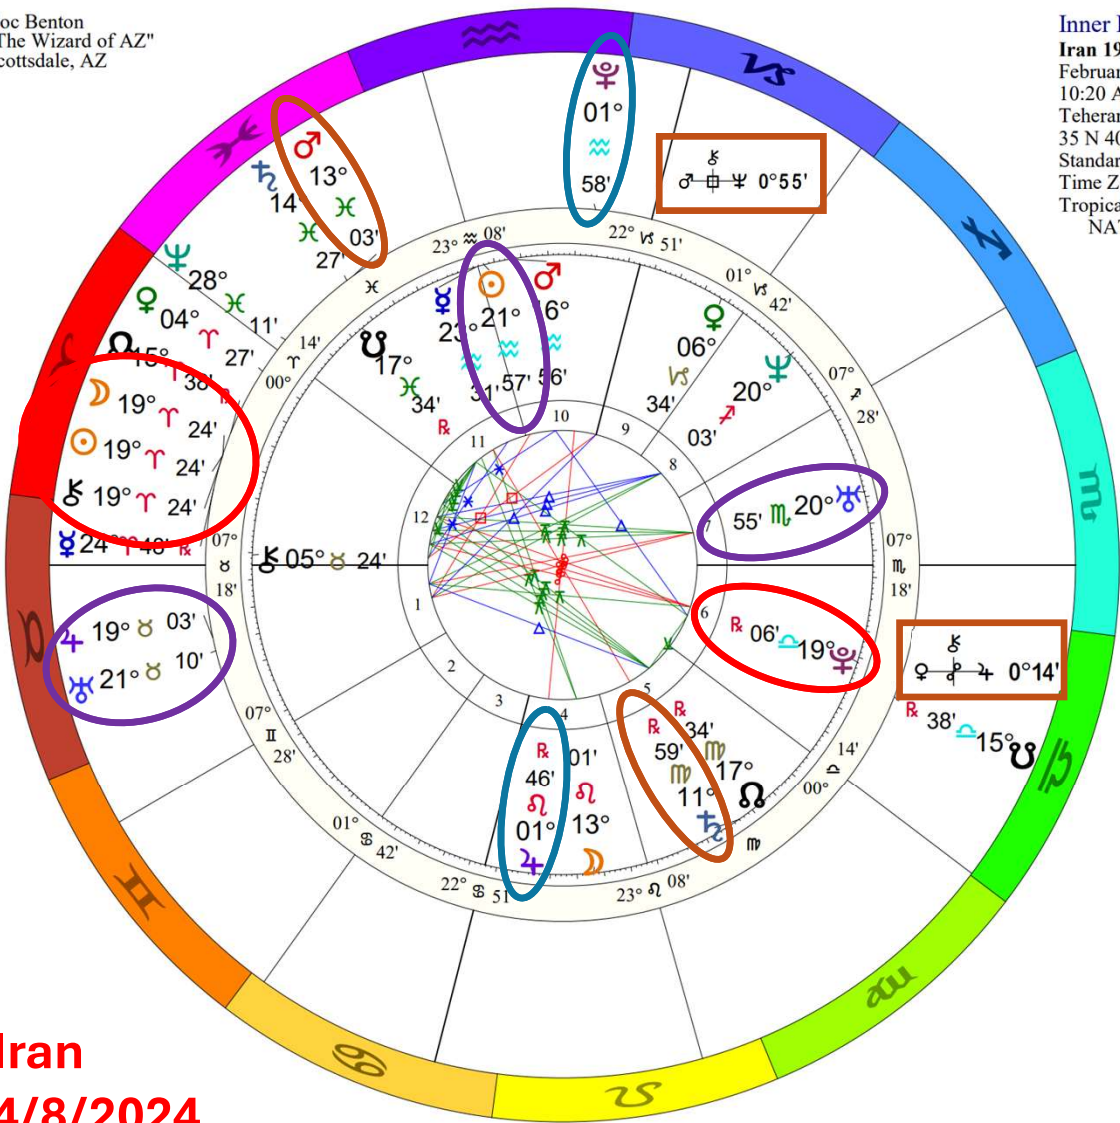

Doc Benton
"The Wizard of AZ"
Scottsdale, AZ

Inner Ring:
Iran 1979
February 11, 1979
10:20 AM
Teheran, Iran
35 N 40 51 E 26
Standard Time
Time Zone: 3 hr 30 min East
Tropical Koch
NATAL CHART

Outer Ring:
Solar Eclipse Apr 8 2024
April 8, 2024
11:20:37 AM
Scottsdale, Arizona
33N30'33" 111W53'54"
Standard Time
Time Zone: 7 hours West
Tropical 0-Aries
Total Solar Eclipse (astrological)
Saros Cycle 139 # 30

♃♂♂	0°02'a
♃♂♂	0°03'a
♃♂♂	0°12's
♃♂♂	0°15's
♃♂♂	0°18's
♃♂♂	0°18's
♃♂♂	0°18's
♃♂♂	0°18's
♃♂♂	0°39'a
♃♂♂	0°39'a
♃♂♂	0°39'a
♃♂♂	0°47's
♃♂♂	0°57'a
♃♂♂	1°01'a
♃♂♂	1°04's
♃♂♂	1°07's
♃♂♂	1°17'a
♃♂♂	1°18's
♃♂♂	1°18's
♃♂♂	1°26'a
♃♂♂	1°29's
♃♂♂	1°29's
♃♂♂	1°31'a
♃♂♂	1°31'a
♃♂♂	1°31'a
♃♂♂	1°32'a
♃♂♂	1°41's
♃♂♂	1°50's
11 additional	

t. Sun/Moon/Chiron in
12th House opposite n.
Pluto

t. Mars opposite n.
Saturn

t. Pluto opposite n.
Jupiter

t. Jupiter/Uranus
opposite/square n.
Uranus/Sun

Midpoint activations

Iran
4/8/2024