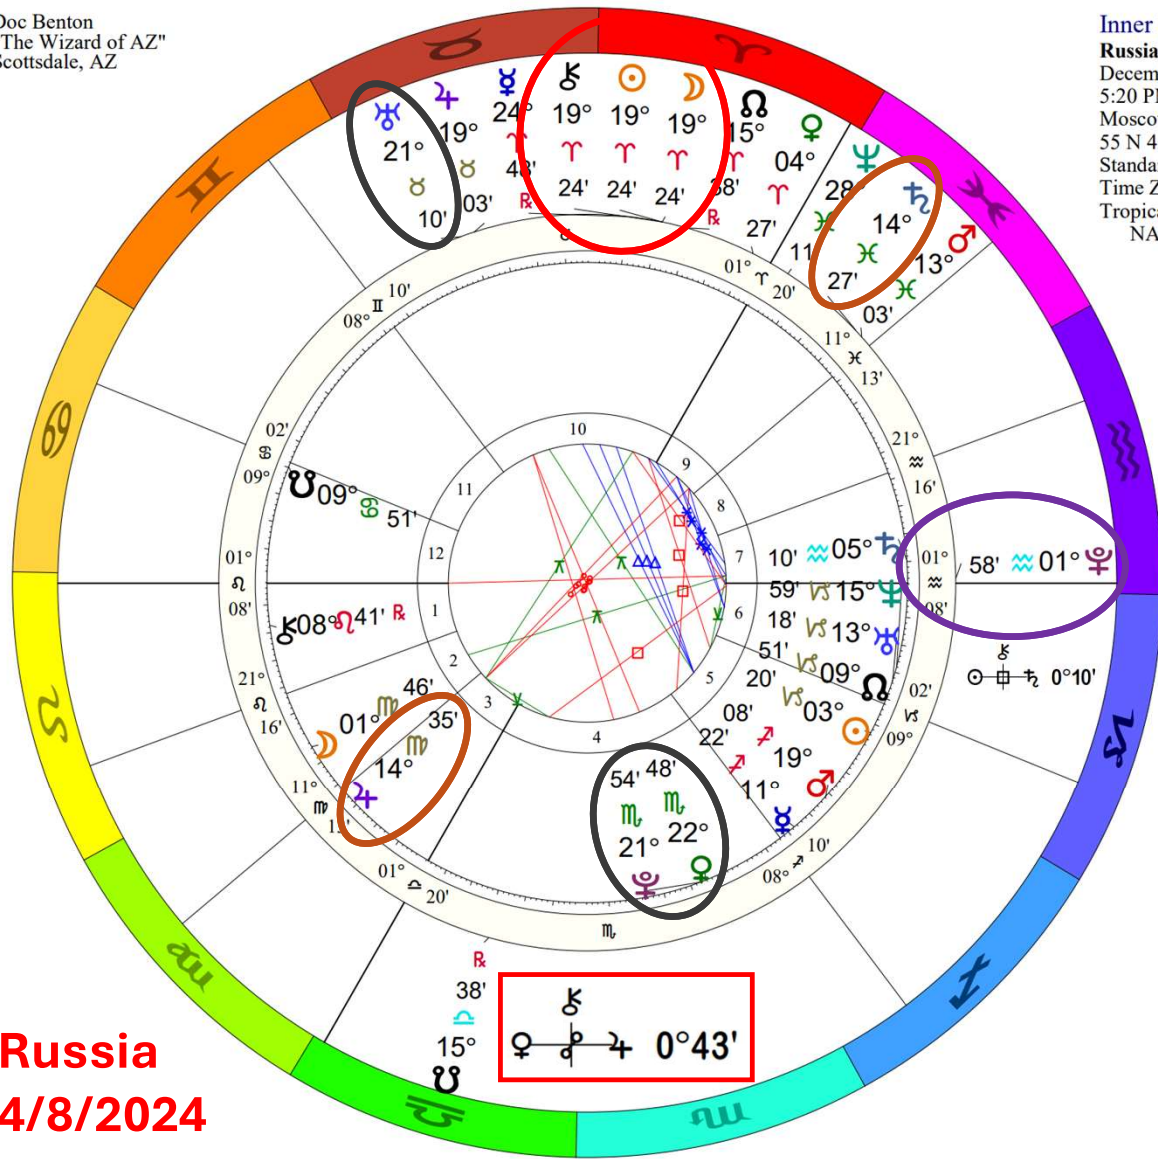

Doc Benton
"The Wizard of AZ"
Scottsdale, AZ

Inner Ring:
Russia 1991
December 25, 1991
5:20 PM
Moscow, Moskva, Russia
55 N 45 37 E 35
Standard Time
Time Zone: 2 hours East
Tropical Koch
NATAL CHART

Outer Ring:
Solar Eclipse Apr 8 2024
April 8, 2024
11:20:37 AM
Scottsdale, Arizona
33N30'33" 111W53'54"
Standard Time
Time Zone: 7 hours West
Tropical 0-Aries
Total Solar Eclipse (astrological)
Saros Cycle 139 # 30

♂♂♂	0°05's
♂♂♂	0°08'a
♂♂♂	0°12'a
♂♂♂	0°15'a
♂♂♂	0°16's
♂♂♂	0°16's
♂♂♂	0°17'a
♂♂♂	0°19'a
♂♂♂	0°35'a
♂♂♂	0°21's
♂♂♂	0°21's
♂♂♂	0°31'a
♂♂♂	0°35'a
♂♂♂	0°38'a
♂♂♂	0°43'a
♂♂♂	0°43'a
♂♂♂	0°49's
♂♂♂	0°50'a
♂♂♂	0°57'a
♂♂♂	1°03'a
♂♂♂	1°03'a
♂♂♂	1°07's
♂♂♂	1°09's
♂♂♂	1°22's
♂♂♂	1°31'a
♂♂♂	1°32'a
♂♂♂	1°37's
♂♂♂	1°41'a

t. Sun/Moon/Chiron in
10th House opposite
Venus/Jupiter midpoint

t. Uranus opposite n.
Pluto/Venus

t. Saturn opposite n.
Jupiter

t. Pluto
conjunct/opposite
Descendant/Ascenden
t

Midpoint activations

Russia
4/8/2024