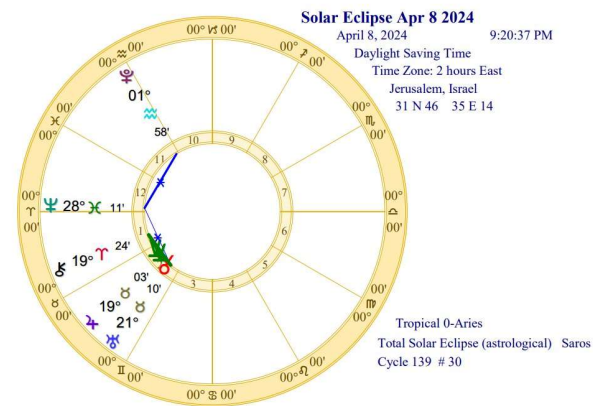

Also, even though Saturn has moved on and Pluto has moved into Aquarius, the positions of most of the outer planets are approximately the same as they were during the eclipses of October 2023. Thus, the spring of 2024 may see either a continuation of events from October 2023 or new events that are along the same lines.

Doc Benton
"The Wizard of AZ" Scottsdale, AZ