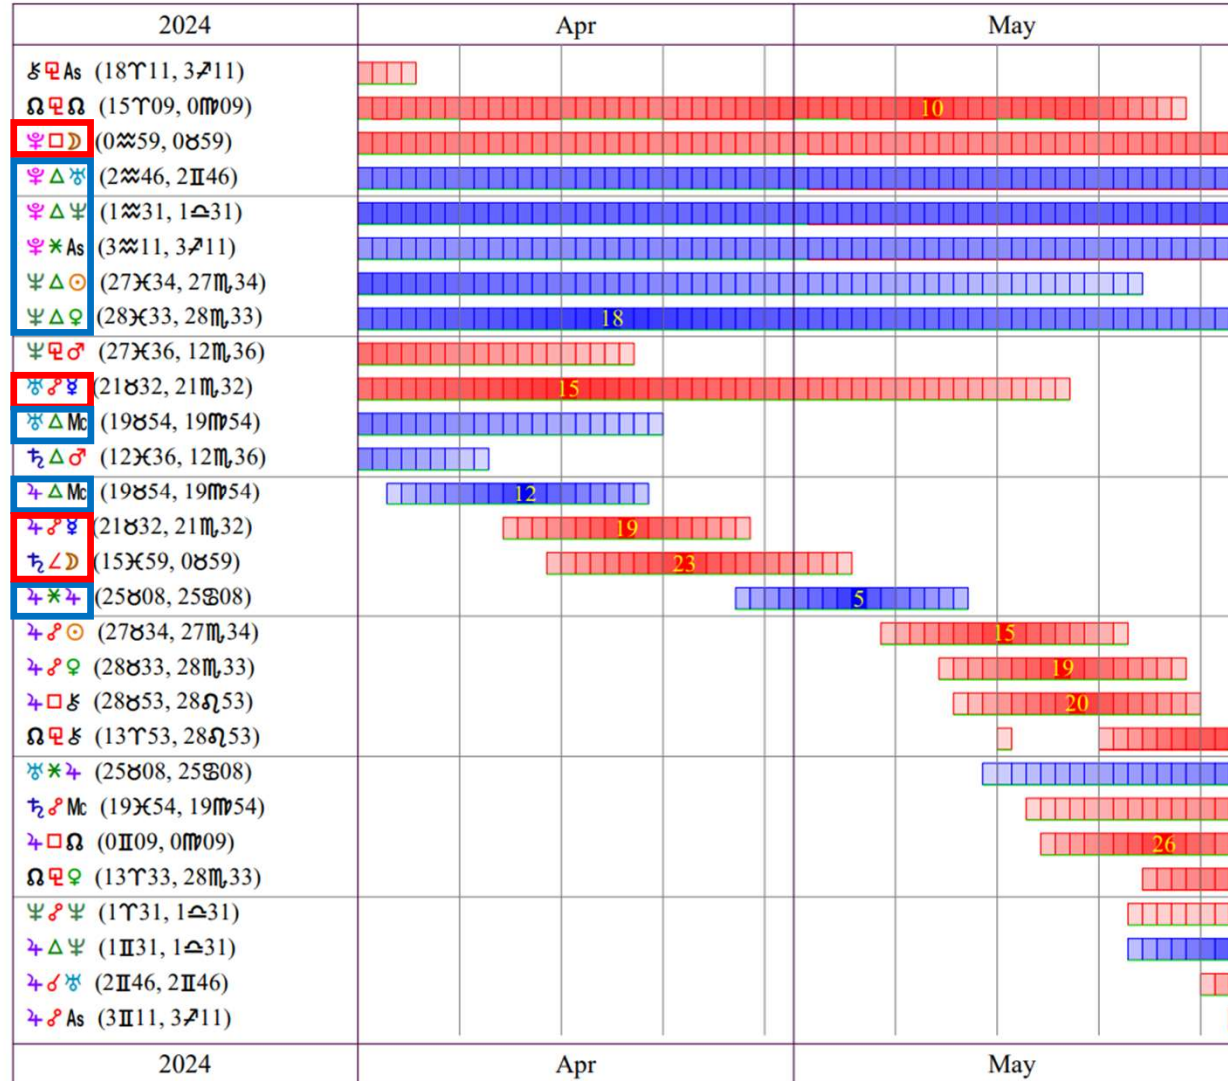

Joe Biden NATAL CHART

Transit to Natal: