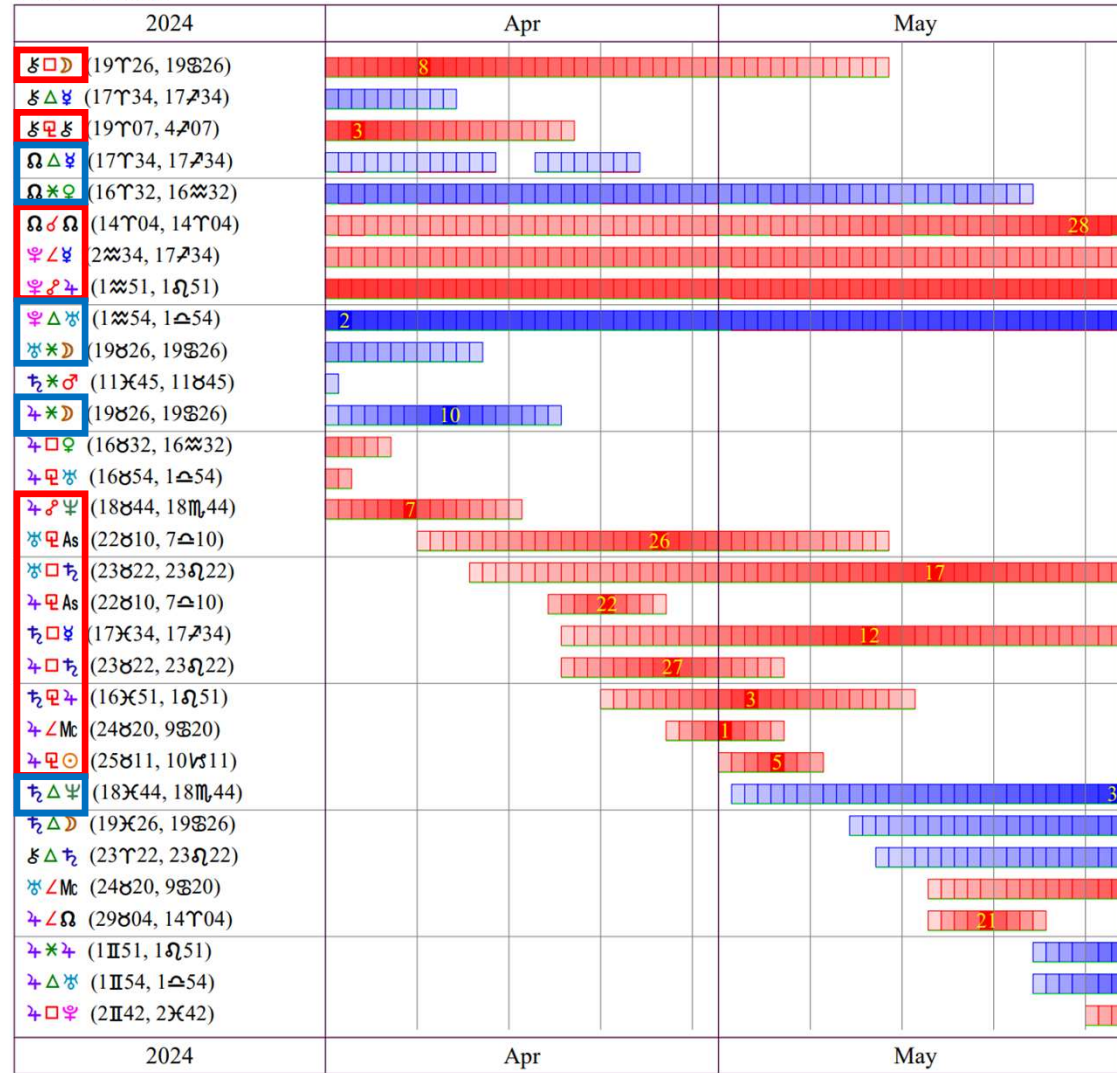

United Kingdom NATAL CHART

Transit to Natal:

Doc Benton
"The Wizard of AZ"
Scottsdale, AZ

NATAL CHART

Pope Francis I.

December 17, 1936
9:00 PM

Daylight Saving Time
Buenos Aires, Argentina
34 S 36 58 W 27
Time Zone: 4 hours West
Geocentric
Tropical Regiomontanus

Fir	1	0
Ear	4	0
Air	3	0
Wat	2	1
Car	4	1
Fix	3	0
Mut	3	0
P	A	S
L	C	E
A	N	E
N	E	N
E	N	D
T