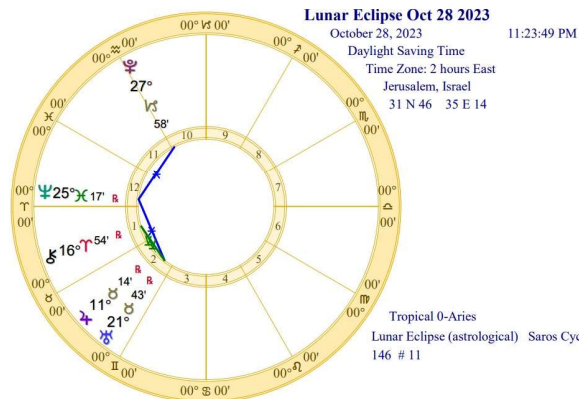

Also, even though Saturn has moved on and Pluto has moved into Aquarius, the positions of most of the outer planets are approximately the same as they were during the eclipses of October 2023. Thus, the spring of 2024 may see either a continuation of events from October 2023 or new events that are along the same lines.

Doc Benton
"The Wizard of AZ" Scottsdale, AZ