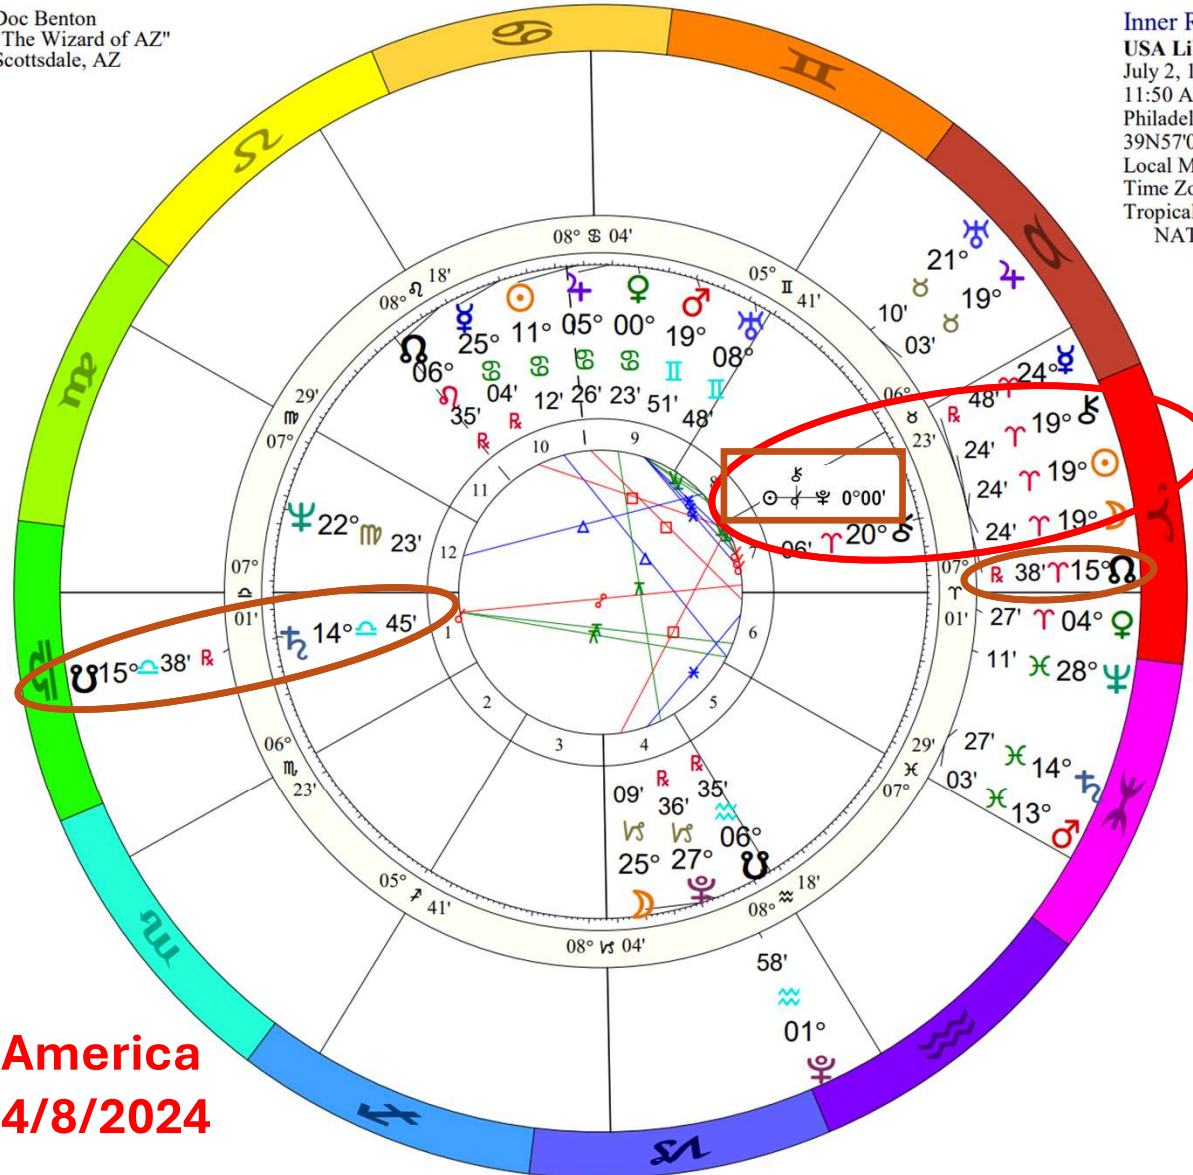

Doc Benton
"The Wizard of AZ"
Scottsdale, AZ

Inner Ring:
USA Libra
July 2, 1776
11:50 AM
Philadelphia, PA
39N57'08" 75W09'51"
Local Mean Time
Time Zone: 0 hours West
Tropical Koch
NATAL CHART

**t. Sun/Moon/Chiron
conjunct n. Chiron &
Moon/Pluto midpoint**

**t. Lunar Nodal Axis
conjunct n. Saturn**

Outer Ring:
Solar Eclipse Apr 8 2024
April 8, 2024
11:20:37 AM
Scottsdale, Arizona
33N30'33" 111W53'54"
Standard Time
Time Zone: 7 hours West
Tropical 0-Aries
Total Solar Eclipse (astrological)
Saros Cycle 139 # 30

♂♂	0°16's
♂♂♂	0°17'a
♂♂♂	0°22's
♀♂♂	0°26's
♂♂♂	0°27's
♂♂♂	0°27'a
♂♂♂	0°27'a
♀♂♂	0°35's
♂♂♂	0°39's
♂♂♂	0°41'a
♂♂♂	0°42'a
♂♂♂	0°42'a
♂♂♂	0°49's
♂♂♂	0°53'a
♂♂♂	0°53'a
♂♂♂	0°59'a
♂♂♂	1°03'a
♂♂♂	1°05's
♂♂♂	1°13'a
♂♂♂	1°19'a
♀♂♂	1°35'a
♂♂♂	1°41'a
♂♂♂	1°51'a

**America
4/8/2024**