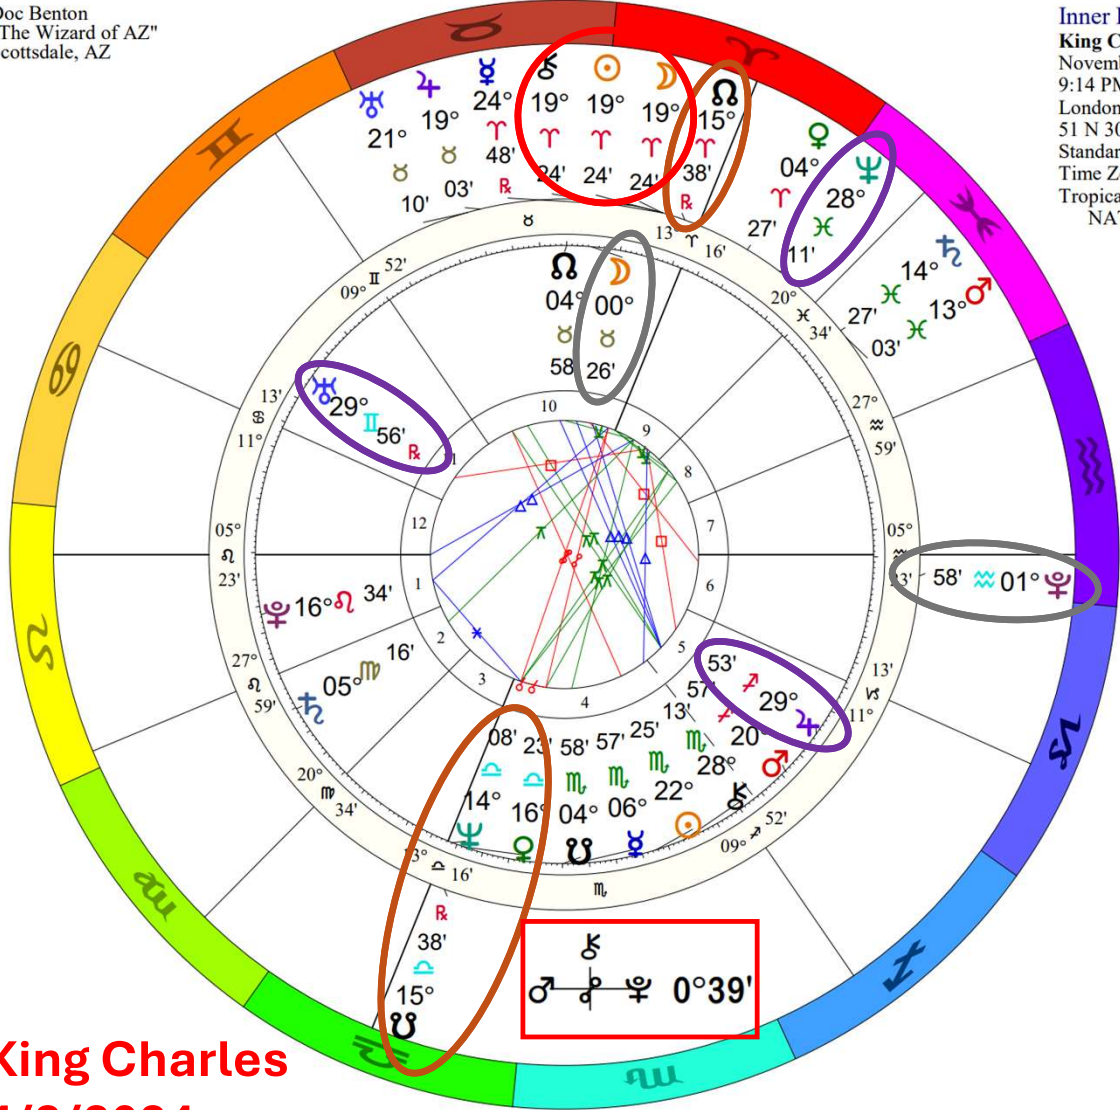

Doc Benton
"The Wizard of AZ"
Scottsdale, AZ

Inner Ring:
King Charles III
November 14, 1948
9:14 PM
London, England
51 N 30 0 W 10
Standard Time
Time Zone: 0 hours West
Tropical Koch
NATAL CHART

Outer Ring:
Solar Eclipse Apr 8 2024
April 8, 2024
11:20:37 AM
Scottsdale, Arizona
33N30'33" 111W53'54"
Standard Time
Time Zone: 7 hours West
Tropical 0-Aries
Total Solar Eclipse (astrological)
Saros Cycle 139 # 30

♂Δ♂	0°02's
♂Δ♂	0°13's
♂Δ♂	0°13'a
♂Δ♂	0°20's
♂Δ♂	0°23's
♂Δ♂	0°31'a
♂Δ♂	0°31'a
♂Δ♂	0°45's
♂Δ♂	0°45's
♂Δ♂	0°49'a
♂Δ♂	0°54's
♂Δ♂	0°56's
♂Δ♂	0°56's
♂Δ♂	0°56's
♂Δ♂	0°59'a
♂Δ♂	1°05'a
♂Δ♂	1°10'a
♂Δ♂	1°11'a
♂Δ♂	1°15's
♂Δ♂	1°16's
♂Δ♂	1°30'a
♂Δ♂	1°30'a
♂Δ♂	1°32'a
♂Δ♂	1°33's
♂Δ♂	1°33'a
♂Δ♂	1°33'a
♂Δ♂	1°42's
3 additional	

t. Sun/Moon/Chiron in the 10th House opposite Mars/Pluto midpoint

t. Pluto square n. Moon in the 10th House

t. Lunar Nodal Axis conjunct n. Neptune/Venus in the 4th House

t. Neptune square n. Uranus/Jupiter

Midpoint activations

**King Charles
4/8/2024**