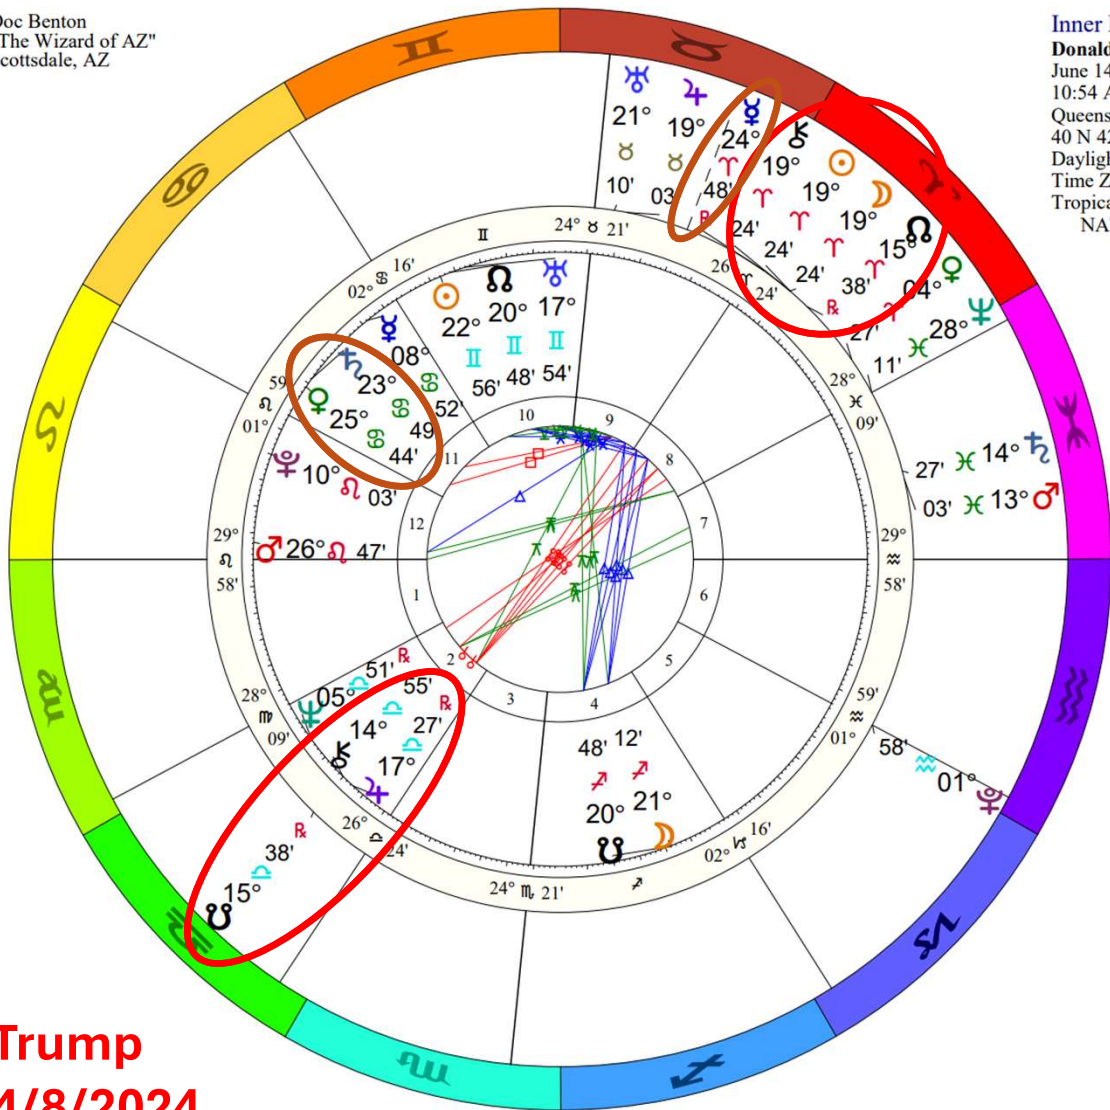

Doc Benton
"The Wizard of AZ"
Scottsdale, AZ

Inner Ring:
Donald Trump
June 14, 1946
10:54 AM
Queens Cou, Jamaica Hospital Queens
40 N 42 73W48'59"
Daylight Saving Time
Time Zone: 5 hours West
Tropical Koch
NATAL CHART

Outer Ring:
Solar Eclipse Apr 8 2024
April 8, 2024
11:20:37 AM
Scottsdale, Arizona
33N30'33" 111W53'54"
Standard Time
Time Zone: 7 hours West
Tropical 0-Aries
Total Solar Eclipse (astrological)
Saros Cycle 139 # 30

♃♄	0°02's
♃♅	0°22's
♃♆	0°22's
♃♇	0°27'a
♃♈	0°27'a
♃♉	0°29's
♃♊	0°43'a
♃♋	0°43'a
♃♌	0°52's
♃♍	0°56's
♃♎	0°59'a
♃♏	1°09's
♃♐	1°24'a
♃♑	1°24'a
♃♒	1°24'a
♃♓	1°24'a
♃♈	1°24'a
♃♉	1°24'a
♃♊	1°25'a
♃♋	1°30's
♃♌	1°30's
♃♍	1°31'a
♃♎	1°36's
♃♏	1°45's
♃♐	1°45'a
♃♑	1°45'a
♃♒	1°46's
11 additional	

t. Sun/Moon/Chiron/Lunar Nodes in 8th House conjunct/opposition n. Jupiter/Chiron/Lunar Nodes

t. Mercury square n. Venus/Saturn

Trump
4/8/2024