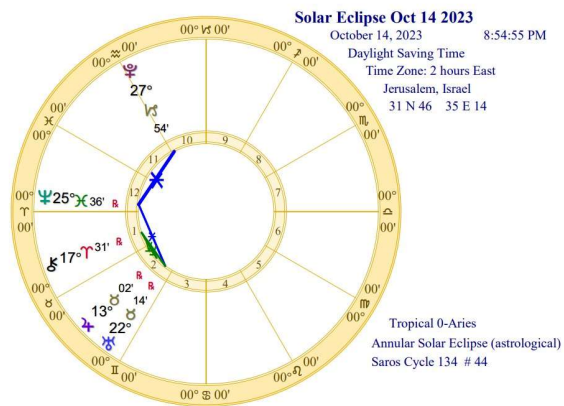

Also, even though Saturn has moved on and Pluto has moved into Aquarius, the positions of most of the outer planets are approximately the same as they were during the eclipses of October 2023. Thus, the spring of 2024 may see either a continuation of events from October 2023 or new events that are along the same lines.

Doc Benton
"The Wizard of AZ" Scottsdale, AZ