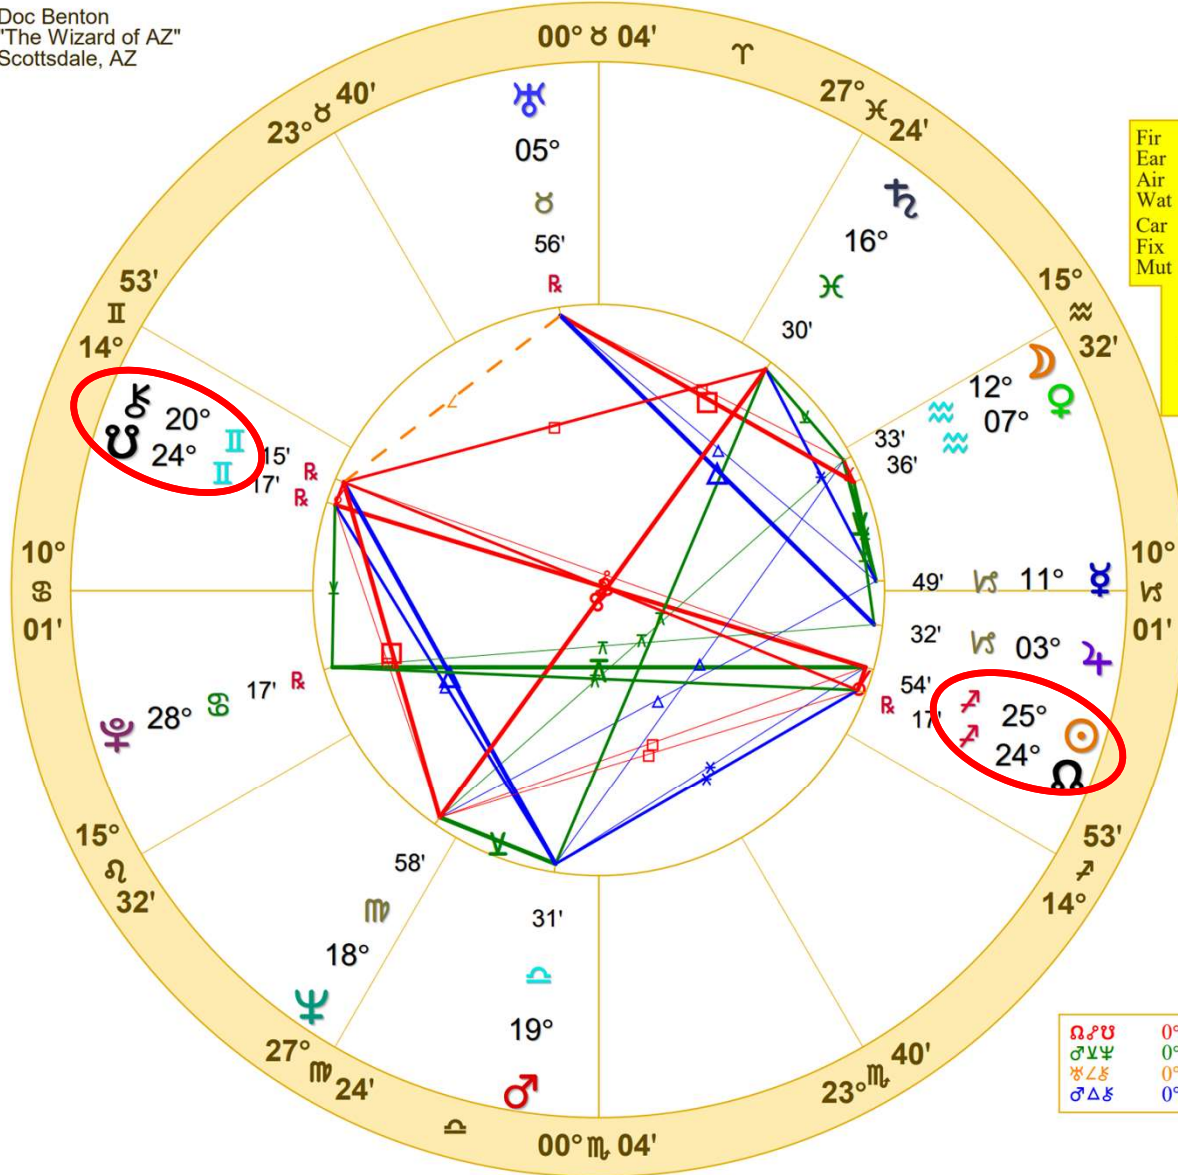

Doc Benton
"The Wizard of AZ"
Scottsdale, AZ

NATAL CHART

Pope Francis I.

December 17, 1936
9:00 PM

Daylight Saving Time
Buenos Aires, Argentina
34 S 36 58 W 27
Time Zone: 4 hours West
Geocentric
Tropical Regiomontanus

Fir	1	0
Ear	4	0
Air	3	0
Wat	2	1
Car	4	1
Fix	3	0
Mut	3	0
P	A	S
L	C	E
A	N	E
N	E	N
E	N	D
T		

	Long.	Dwada-samsa	Speed
☉	25 54'25"	10 53	1 01
☽	12 32'56"	0 35	13 02
♃	11 49	21 45	1 30
♀	7 36	1 18	1 11
♂	19 31	24 09	0 34
♄	3 32	12 28	0 14
♅	16 30	18 04	0 03
♆	5 56R	11 07	0 01R
♁	18 58	17 34	0 00
♂	28 17R	9 26	0 01R
♄	20 15R	2 54	0 04R
♅	24 17R	21 21	0 00R
♁	10 01	0 08	0 58
♁	0 04	0 51	1 02
♃	24 17R	21 21	0 00R

♁♂♃	0°00'a	♃♄♅	0°44's	♃♄♅	1°38's
♃♄♅	0°33's	♄♅♁	1°17'a	♄♅♁	1°41's
♄♅♁	0°41's	♅♁♃	1°26'a	♅♁♃	1°47's
♅♁♃	0°44'a	♁♃♄	1°38's	♁♃♄	1°48'a