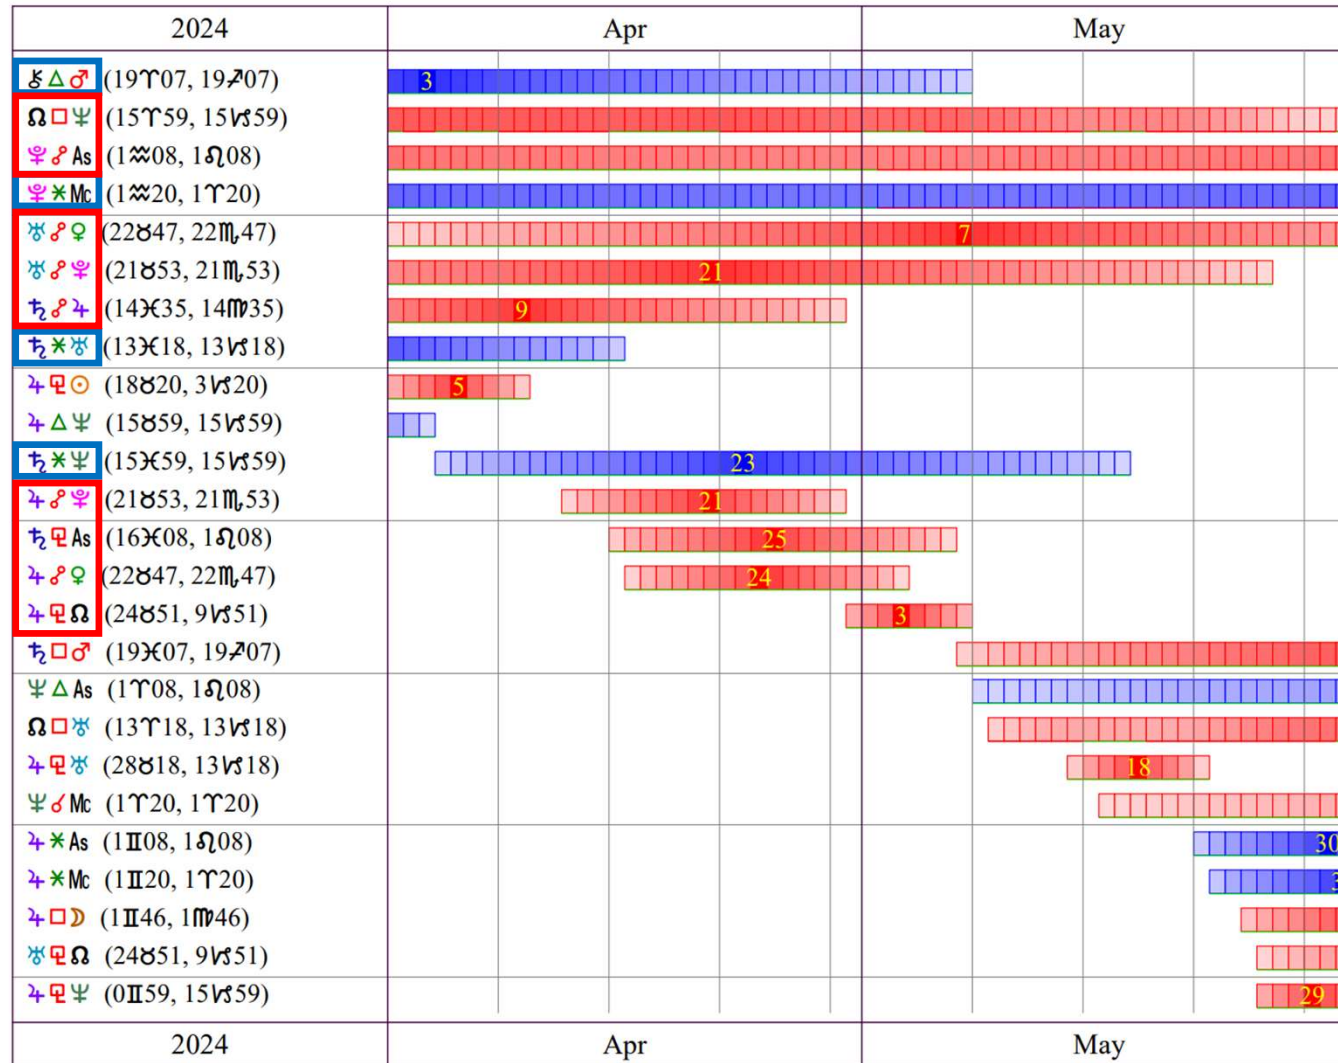

Russia 1991 NATAL CHART

Transit to Natal: