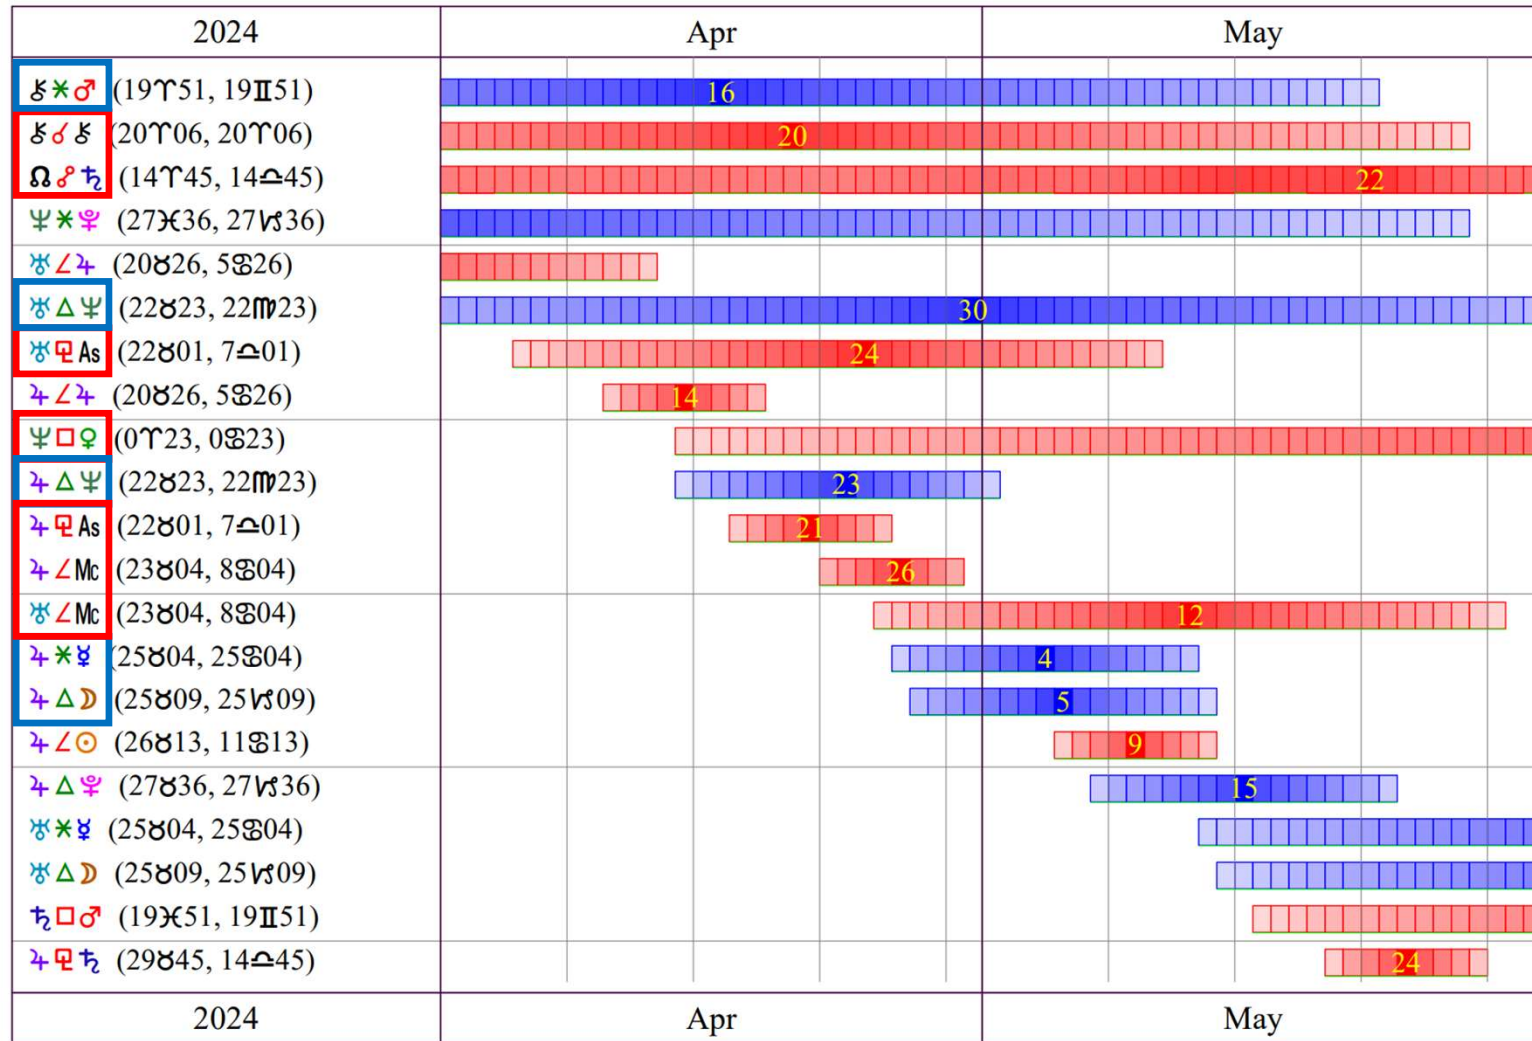

USA Libra NATAL CHART

Transit to Natal: