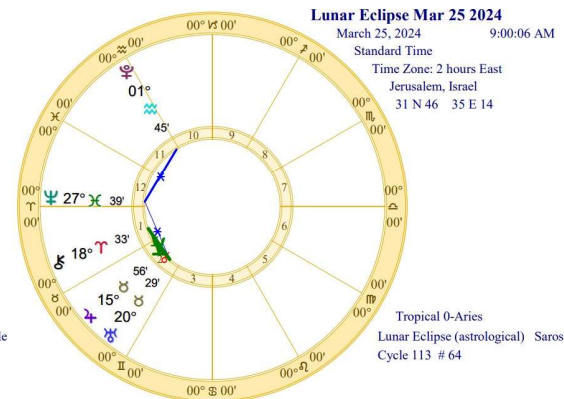

Also, even though Saturn has moved on and Pluto has moved into Aquarius, the positions of most of the outer planets are approximately the same as they were during the eclipses of October 2023. Thus, the spring of 2024 may see either a continuation of events from October 2023 or new events that are along the same lines.

Doc Benton
"The Wizard of AZ" Scottsdale, AZ