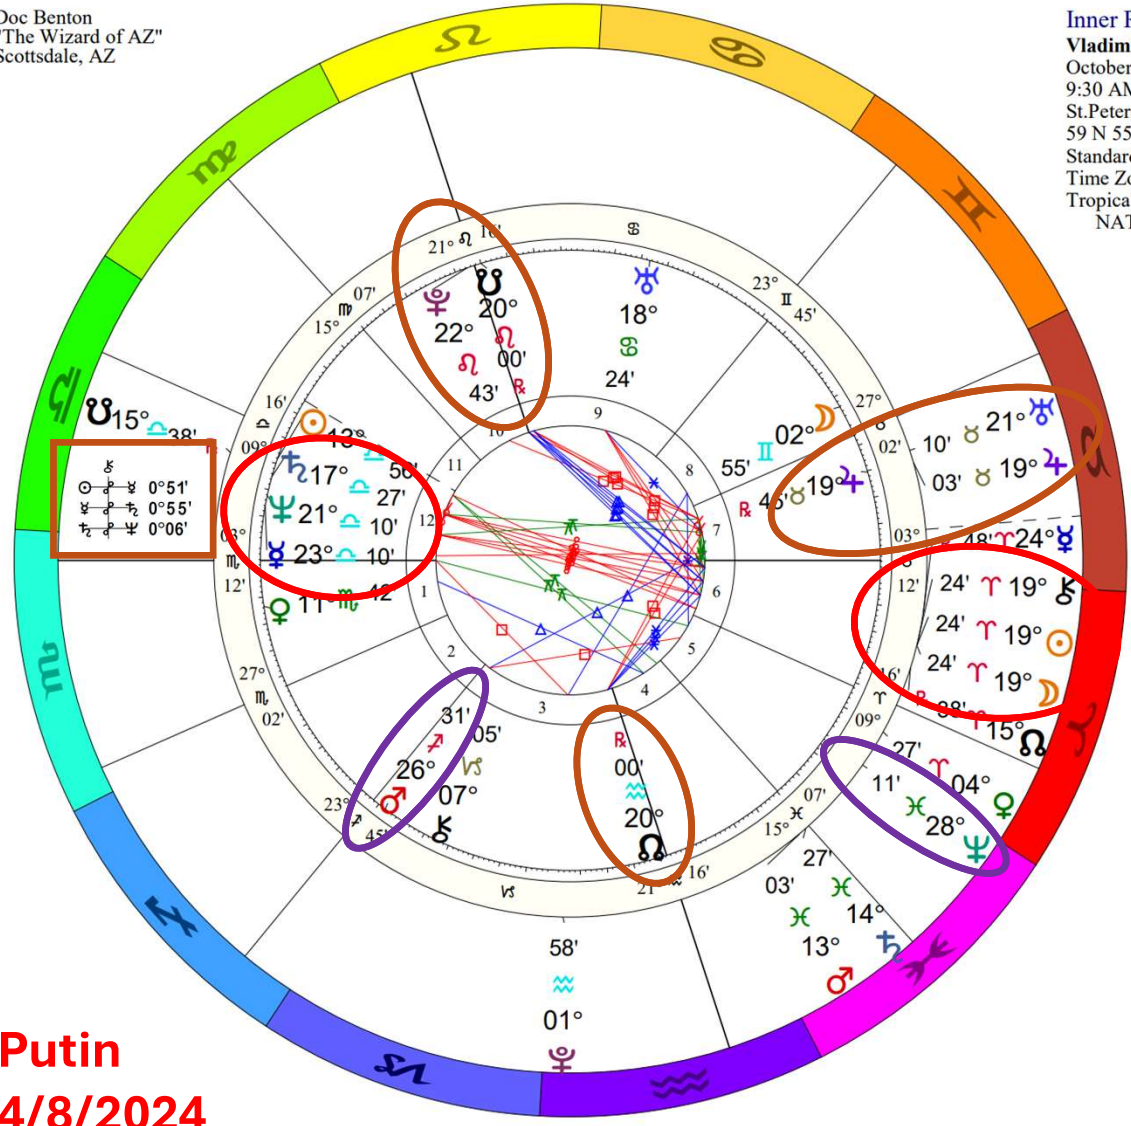

Doc Benton
"The Wizard of AZ"
Scottsdale, AZ

Putin
4/8/2024

Inner Ring:
Vladimir Putin
October 7, 1952
9:30 AM
St. Petersburg, Russian Federation
59 N 55 30 E 18
Standard Time
Time Zone: 3 hours East
Tropical Koch
NATAL CHART

Outer Ring:
Solar Eclipse Apr 8 2024
April 8, 2024
11:20:37 AM
Scottsdale, Arizona
33N30'33" 111W53'54"
Standard Time
Time Zone: 7 hours West
Tropical 0-Aries
Total Solar Eclipse (astrological)
Saros Cycle 139 # 30

♃♂♂	0°00's
♁♂♂	0°06's
♃♂♂	0°21'a
♃♂♂	0°21'a
♃♂♂	0°21'a
♁♂♂	0°32'a
♁♂♂	0°35'a
♁♂♂	0°35'a
♁♂♂	0°36'a
♁♂♂	0°36'a
♁♂♂	0°36'a
♁♂♂	0°36'a
♁♂♂	0°39's
♃♂♂	0°42'a
♁♂♂	0°53's
♁♂♂	0°57's
♁♂♂	0°57'a
♁♂♂	0°57'a
♁♂♂	1°00's
♁♂♂	1°00's
♁♂♂	1°00's
♁♂♂	1°11's
♁♂♂	1°11's
♁♂♂	1°14's
♁♂♂	1°15'a
♁♂♂	1°21'a
♃♂♂	1°25's
♁♂♂	1°28's
19 additional	

t. Sun/Moon/Chiron in the 6th House opposite n.
Saturn/Neptune/Mercury in the 12th House

t. Uranus/Jupiter conjunct/square n.
Jupiter/Pluto/South Node/Midheaven in the 10th House

t. Neptune square n. Mars

Midpoint activations

[NOTE: There is some controversy regarding Putin's birth data, but I've seen this chart that most people use work quite well, and the birth data has been personally confirmed by Putin's webmaster.]