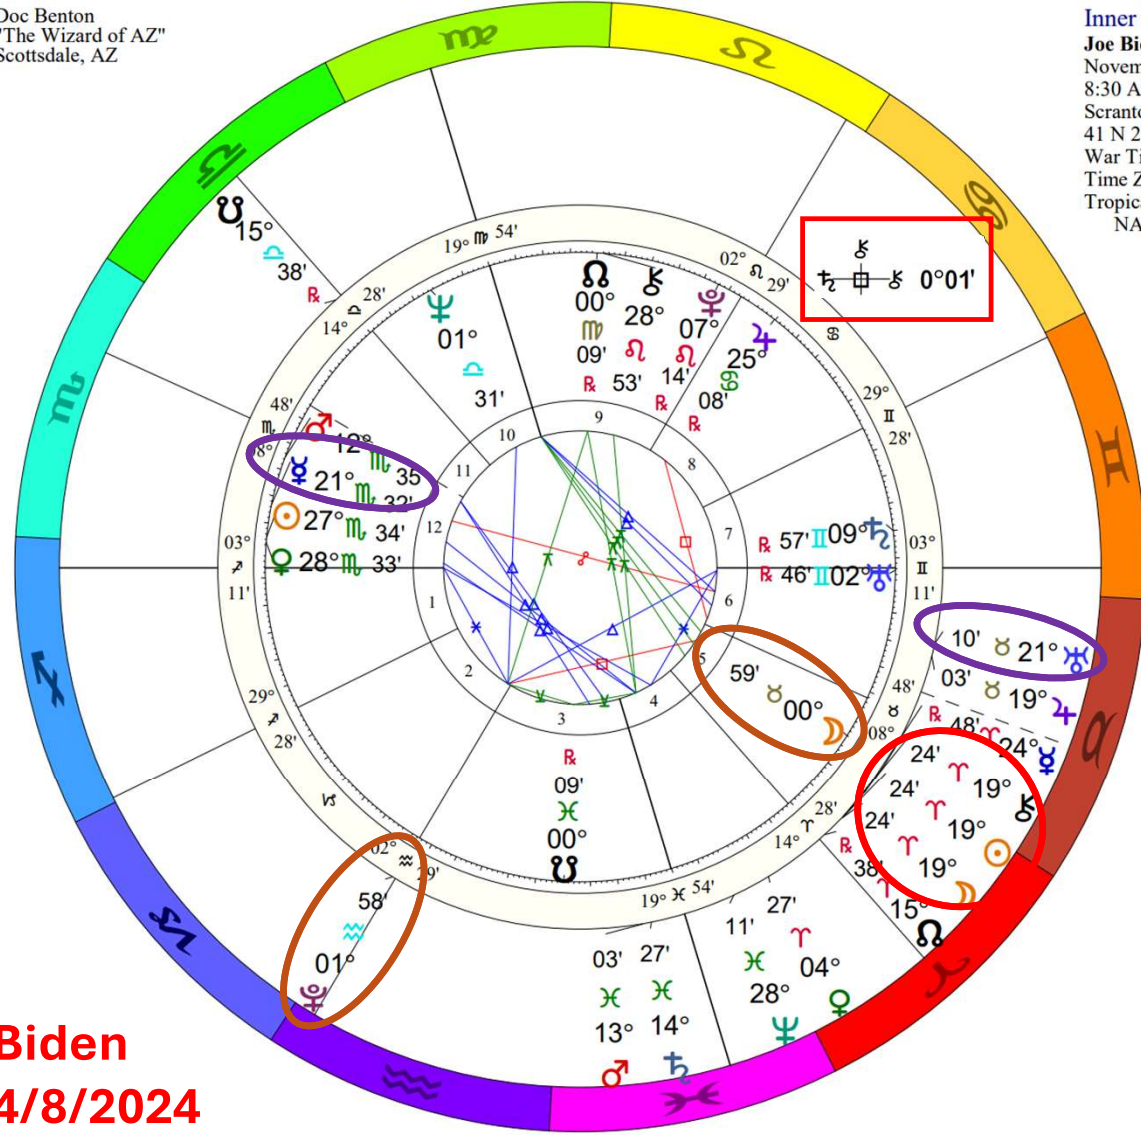

♂♂	0°16's
♂♂♂	0°17'a
♂♂♂	0°22's
♀♂♂	0°26's
♂♂♂	0°27's
♂♂♂	0°27'a
♂♂♂	0°27'a
♀♂♂	0°35's
♂♂♂	0°39's
♂♂♂	0°41'a
♂♂♂	0°42'a
♂♂♂	0°42'a
♂♂♂	0°49's
♂♂♂	0°53'a
♂♂♂	0°53'a
♂♂♂	0°59'a
♂♂♂	1°03'a
♂♂♂	1°05's
♂♂♂	1°13'a
♂♂♂	1°19'a
♀♂♂	1°35'a
♂♂♂	1°41'a
♂♂♂	1°51'a

**America  
 4/8/2024**

# USA Libra NATAL CHART

Transit to Natal:

Doc Benton  
 "The Wizard of AZ"  
 Scottsdale, AZ

**Inner Ring:**  
**Joe Biden**  
 November 20, 1942  
 8:30 AM  
 Scranton, Pennsylvania  
 41 N 25 75 W 40  
 War Time  
 Time Zone: 5 hours West  
 Tropical Koch  
 NATAL CHART

**Outer Ring:**  
**Solar Eclipse Apr 8 2024**  
 April 8, 2024  
 11:20:37 AM  
 Scottsdale, Arizona  
 33N30'33" 111W53'54"  
 Standard Time  
 Time Zone: 7 hours West  
 Tropical 0-Aries  
 Total Solar Eclipse (astrological)  
 Saros Cycle 139 # 30