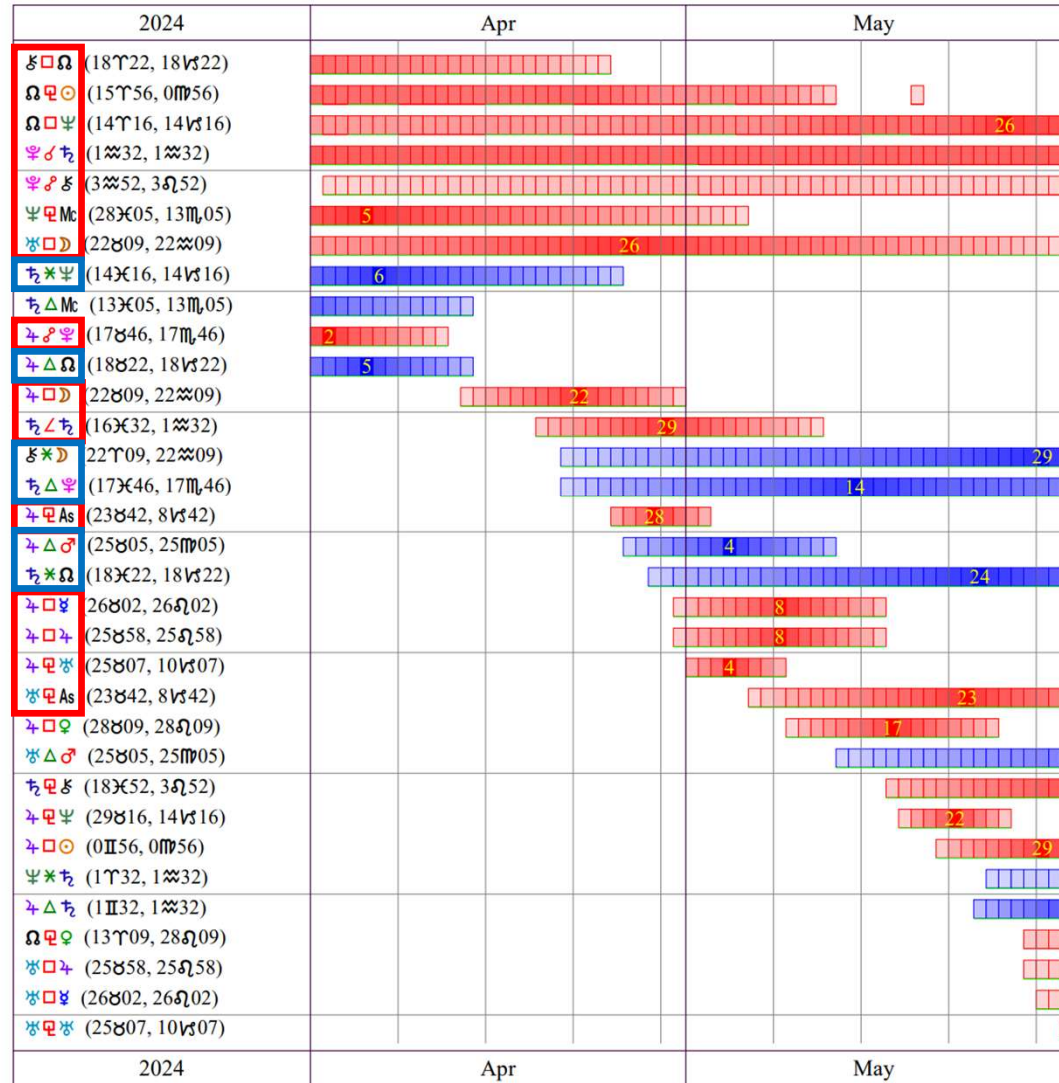

Ukraine Independence NATAL CHART

Transit to Natal: