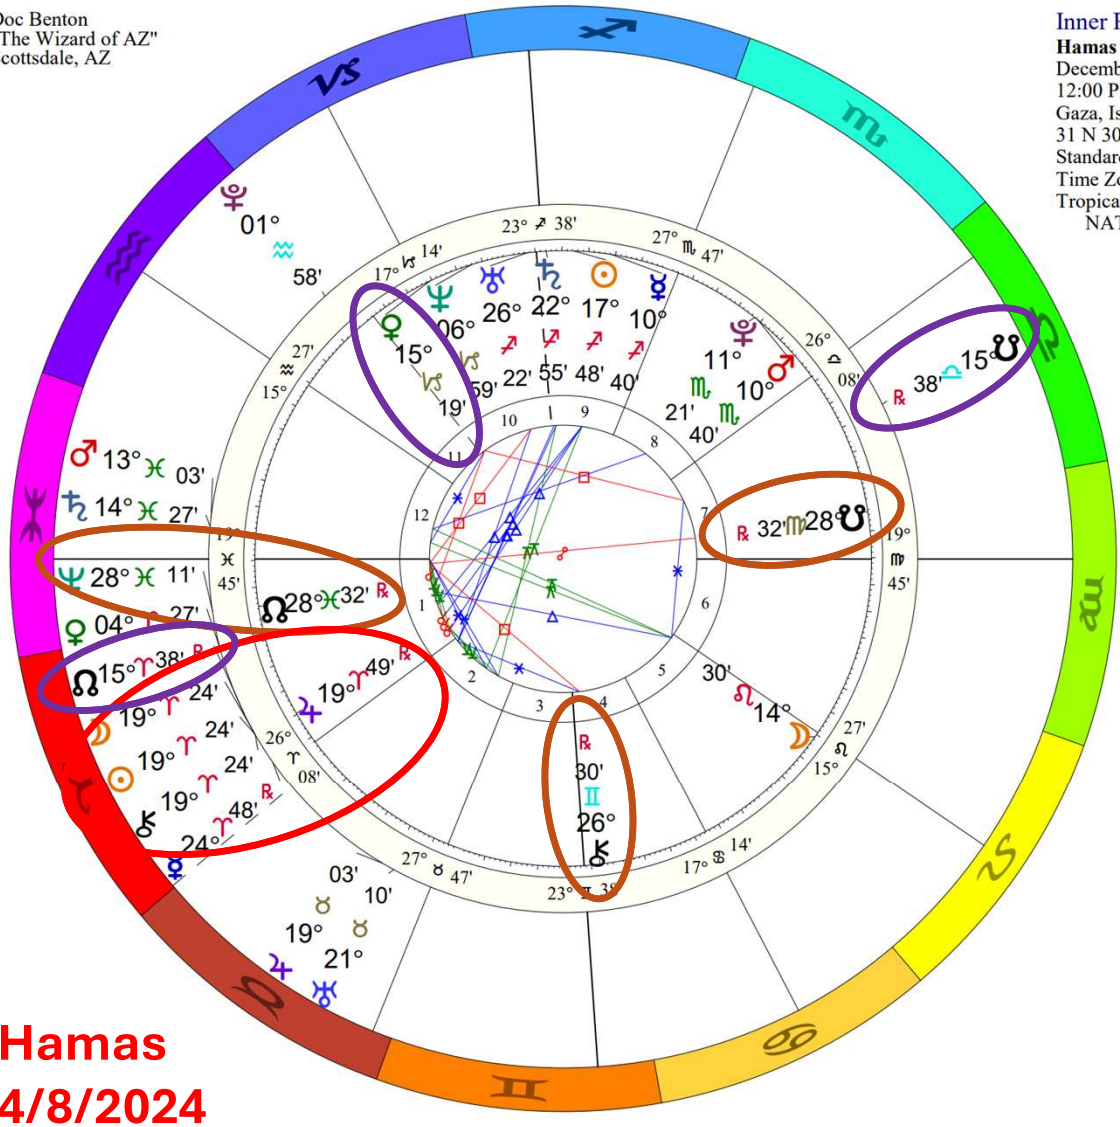

Doc Benton
"The Wizard of AZ"
Scottsdale, AZ

Hamas
4/8/2024

Inner Ring:
Hamas
December 10, 1987
12:00 PM
Gaza, Israel
31 N 30 34 E 28
Standard Time
Time Zone: 2 hours East
Tropical Koch
NATAL CHART

Outer Ring:
Solar Eclipse Apr 8 2024
April 8, 2024
11:20:37 AM
Scottsdale, Arizona
33N30'33" 111W53'54"
Standard Time
Time Zone: 7 hours West
Tropical 0-Aries
Total Solar Eclipse (astrological)
Saros Cycle 139 # 30

♃♂♂	0°03's
♀♂♂	0°05's
♀♂♂	0°18'a
♀♂♂	0°18'a
♂♂♂	0°20's
♂♂♂	0°20'a
♂♂♂	0°20'a
♂♂♂	0°21's
♂♂♂	0°21's
♂♂♂	0°24'a
♂♂♂	0°25'a
♂♂♂	0°25'a
♂♂♂	0°42's
♂♂♂	0°46'a
♀♂♂	0°52's
♂♂♂	0°54's
♂♂♂	1°07'a
♂♂♂	1°07'a
♂♂♂	1°10'a
♂♂♂	1°15'a
♂♂♂	1°22's
♂♂♂	1°26'a
♂♂♂	1°27's
♂♂♂	1°34's
♂♂♂	1°36's
♂♂♂	1°36'a
♂♂♂	1°36'a
♂♂♂	1°42's
5 additional	

t. Sun/Moon/Chiron in
1st House conjunct n.
Jupiter

t. Neptune
conjunct/square n.
Lunar Nodal
Axis/Chiron

t. Lunar Nodal Axis
square n. Venus