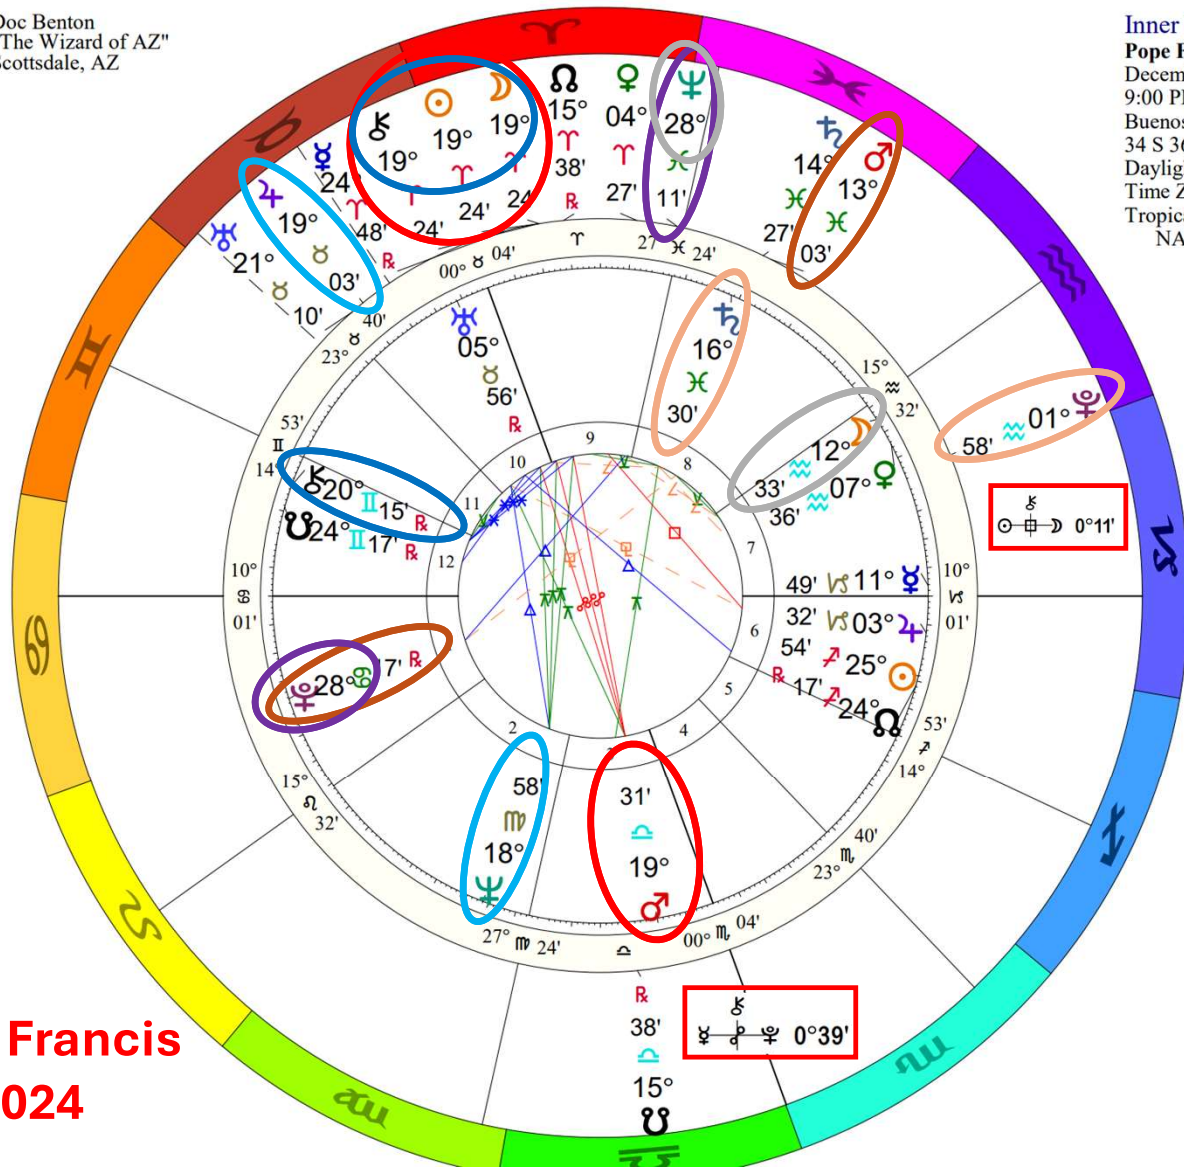

Doc Benton
"The Wizard of AZ"
Scottsdale, AZ

Inner Ring:
Pope Francis I.
December 17, 1936
9:00 PM
Buenos Aires, Argentina
34 S 36 58 W 27
Daylight Saving Time
Time Zone: 4 hours West
Tropical Regiomontanus
NATAL CHART

Outer Ring:
Solar Eclipse Apr 8 2024
April 8, 2024
11:20:37 AM
Scottsdale, Arizona
33N30'33" 111W53'54"
Standard Time
Time Zone: 7 hours West
Tropical 0-Aries
Total Solar Eclipse (astrological)
Saros Cycle 139 # 30

♃♂♂	0°05's
♃♂♂	0°06'a
♂♂♂	0°06's
♂♂♂	0°07'a
♂♂♂	0°07'a
♃♂♂	0°14'a
♃♂♂	0°26's
♃♂♂	0°26's
♃♂♂	0°26's
♃♂♂	0°28'a
♂♂♂	0°28's
♂♂♂	0°30'a
♂♂♂	0°30'a
♂♂♂	0°31'a
♂♂♂	0°31'a
♂♂♂	0°37's
♂♂♂	0°38'a
♂♂♂	0°45's
♂♂♂	0°50'a
♂♂♂	0°51'a
♂♂♂	0°51'a
♂♂♂	0°53's
♂♂♂	0°53's
♂♂♂	0°54's
♂♂♂	0°56's

t. Sun/Moon/Chiron in 9th
House opposite/square n.
Mercury/Pluto & Sun/Moon
midpoints

t. Mars sesquiquadrate n,
Pluto

t. Pluto semisquare n.
Saturn

t. Neptune semisquare n.
Moon

t. Sun/Moon/Chiron sextile
n. Chiron

t. Jupiter trine n. Neptune

t. Neptune trine n. Pluto

Midpoint activations

Pope Francis
4/8/2024