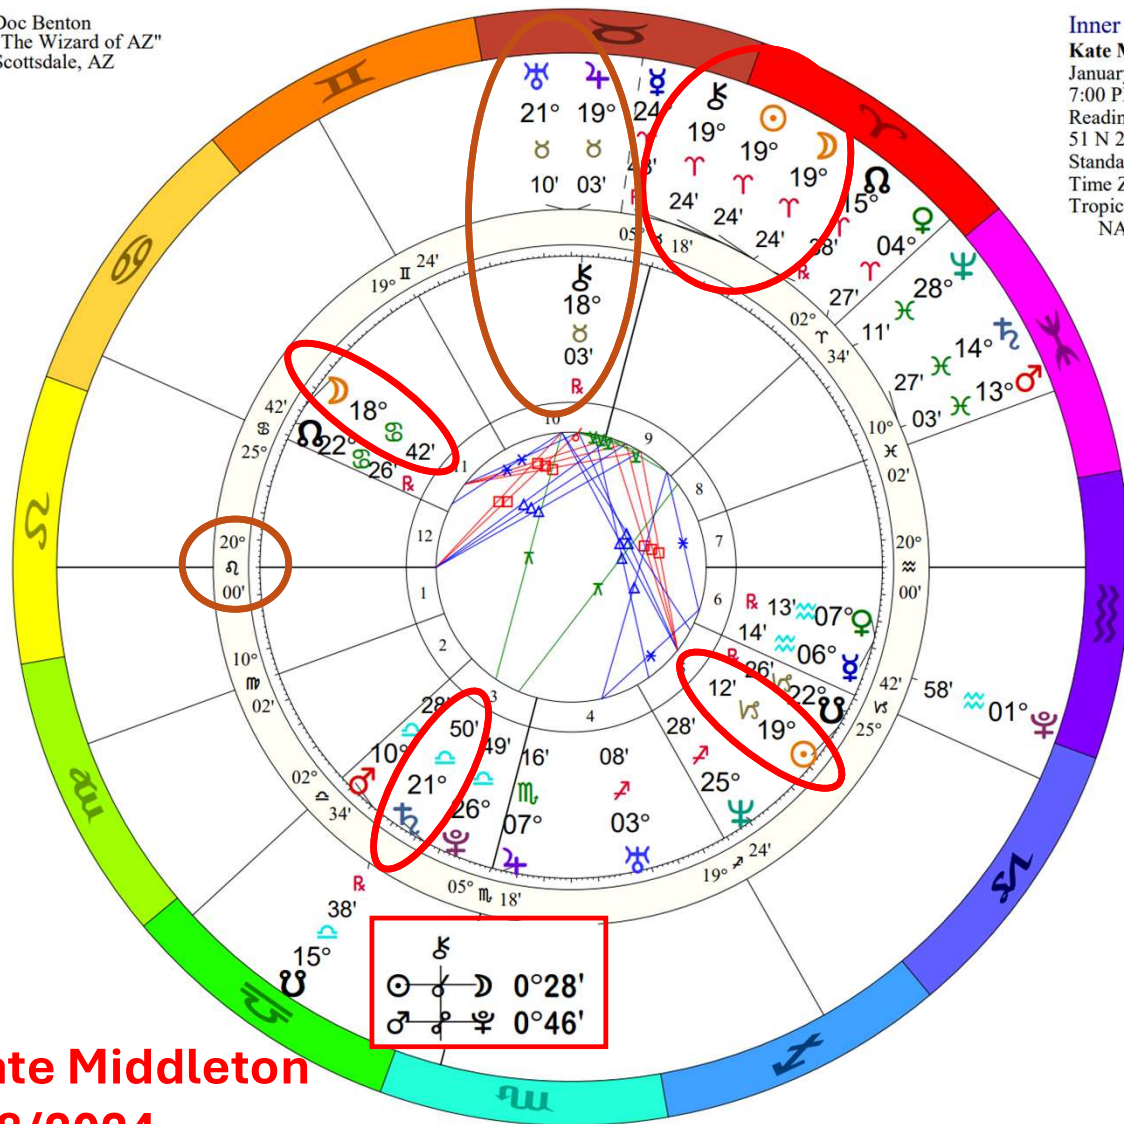

Doc Benton
"The Wizard of AZ"
Scottsdale, AZ

Inner Ring:
Kate Middleton
January 9, 1982
7:00 PM
Reading, England
51 N 28 0 W 59
Standard Time
Time Zone: 0 hours West
Tropical Regiomontanus
NATAL CHART

Outer Ring:
Solar Eclipse Apr 8 2024
April 8, 2024
11:20:37 AM
Scottsdale, Arizona
33N30'33" 111W53'54"
Standard Time
Time Zone: 7 hours West
Tropical 0-Aries
Total Solar Eclipse (astrological)
Saros Cycle 139 # 30

☉△♄	0°09's
☉□♄	0°12's
☉□☉	0°12'a
☉□♁	0°12'a
♃×♄	0°21'a
As△♁	0°35's
As△☉	0°35's
As△♃	0°35's
♄△♁	0°40's
♃△♁	0°40'a
♃□♃	0°42's
♃□☉	0°42'a
♃□♁	0°43'a
Mc△♀	0°51's
As□♄	0°57's
♁♄	0°59's
♁×♁	1°10's
As□♁	1°11'a
♁△♁	1°16'a
♁×♁	1°16'a
♁△♀	1°19's
♁△♃	1°21's
♁△☉	1°21's
♁△♁	1°21's
♁△♁	1°22's
♁×♀	1°47's
☉△♁	1°58'a

t. Sun/Moon/Chiron in
9th House
square/opposite n.
Sun/Moon & Saturn

t. Jupiter/Uranus
conjunct/square n.
Chiron & Ascendant

Midpoint acitvations

Kate Middleton
4/8/2024