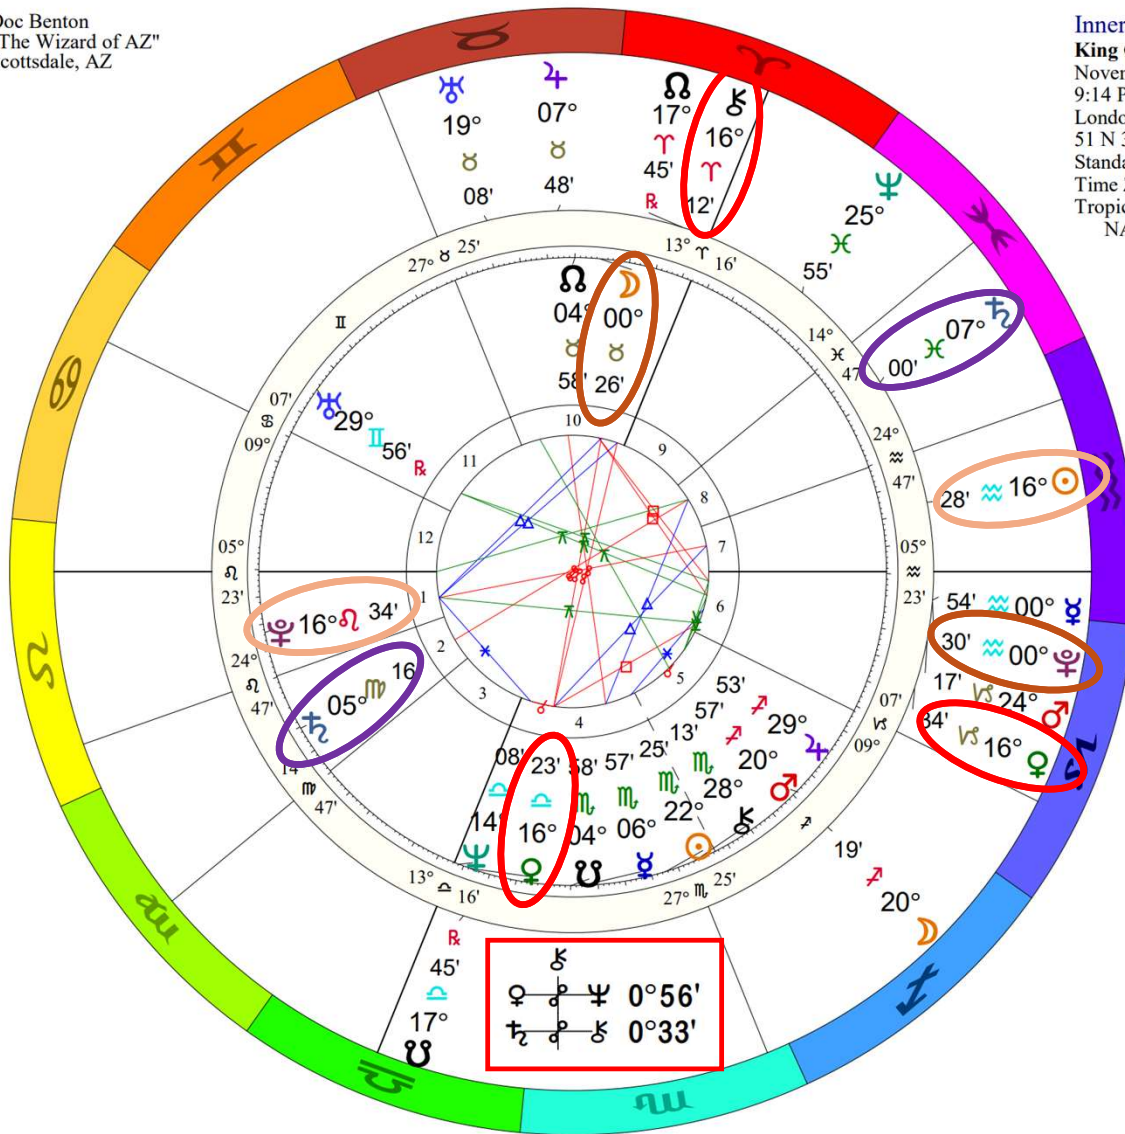

Doc Benton
"The Wizard of AZ"
Scottsdale, AZ

Inner Ring:
King Charles III
November 14, 1948
9:14 PM
London, England
51 N 30 0 W 10
Standard Time
Time Zone: 0 hours West
Tropical Regiomontanus
NATAL CHART

Outer Ring:
Transits
February 5, 2024
12:17:32 PM
Scottsdale, Arizona
33N30'33" 111W53'54"
Standard Time
Time Zone: 7 hours West
Tropical Regiomontanus
NATAL CHART

♄♁♀	0°00's
♃♁♃	0°02's
♂♁♁	0°05's
♀♁♁	0°05's
♁♁♀	0°05'a
♀♁♂	0°11'a
♁♁♂	0°11'a
♁♁♁	0°22'a
♂♁♁	0°28's
♁♁♁	0°35's
♃♁♁	0°37's
♂♁♂	0°38'a
♂♁♁	0°49's
♃♁♁	0°50'a
♂♁♃	0°51's
♁♁♁	0°53'a
♁♁♁	0°59's
♃♁♁	1°01's
♁♁♁	1°11'a
♁♁♁	1°11'a
♀♁♁	1°22'a
♀♁♁	1°22'a
♂♁♁	1°23'a
♂♁♁	1°37's
♃♁♃	1°44's
♂♁♁	1°49'a
♁♁♁	1°52's

King Charles
2/5/2024