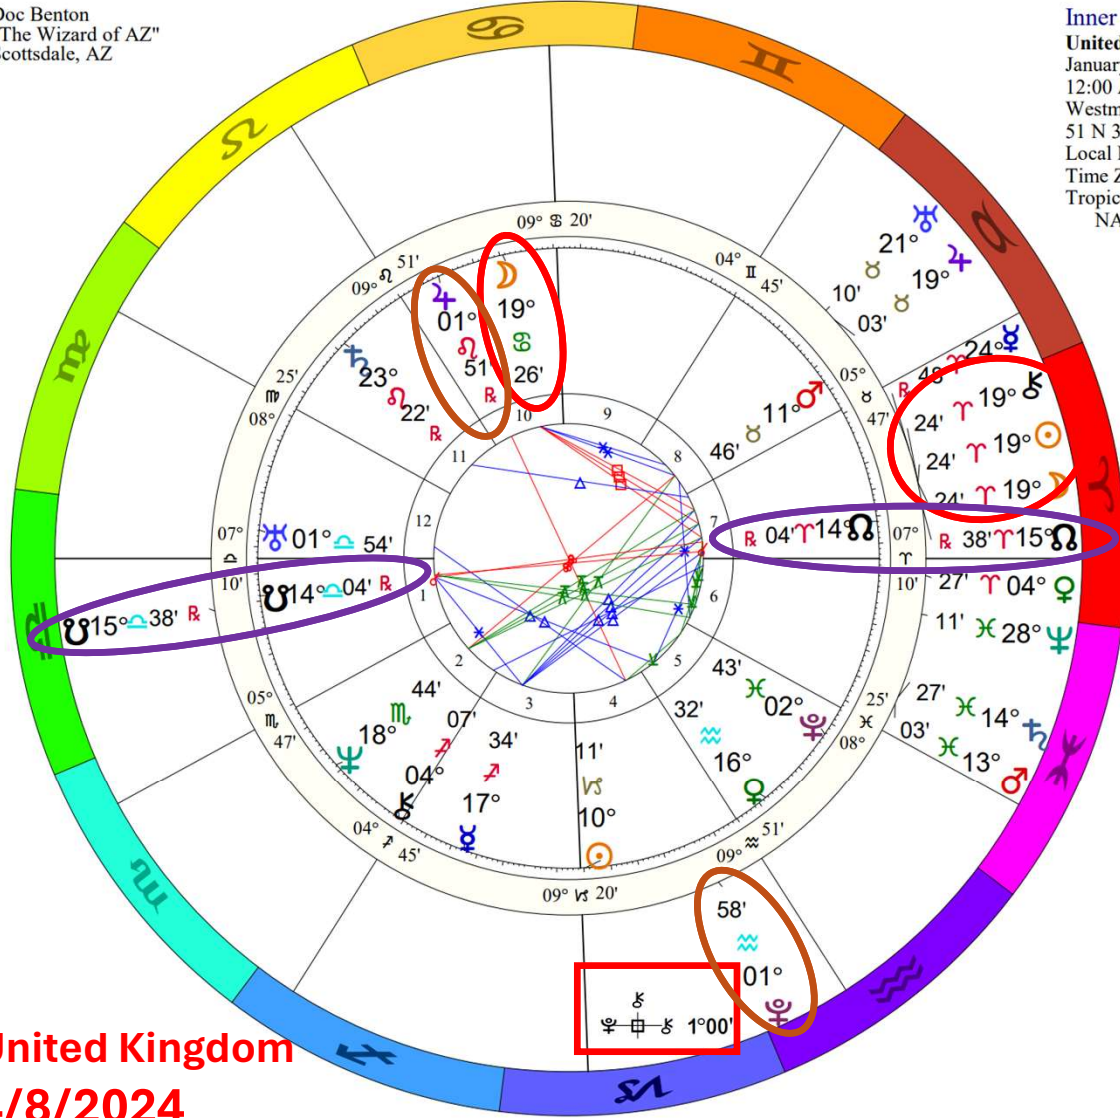

Doc Benton
"The Wizard of AZ"
Scottsdale, AZ

Inner Ring:
United Kingdom
January 1, 1801
12:00 AM
Westminster, England
51 N 30 0 W 09
Local Mean Time
Time Zone: 0 hours West
Tropical Koch
NATAL CHART

Outer Ring:
Solar Eclipse Apr 8 2024
April 8, 2024
11:20:37 AM
Scottsdale, Arizona
33N30'33" 111W53'54"
Standard Time
Time Zone: 7 hours West
Tropical 0-Aries
Total Solar Eclipse (astrological)
Saros Cycle 139 # 30

♁♂♂	0°02's
♁♁♂	0°02's
♁♁♁	0°02'a
♁♁♁	0°04's
♁♁♁	0°07's
♁♁♁	0°19's
♁♁♁	0°20's
♁♁♁	0°23's
♁♁♁	0°23's
♁♁♁	0°23's
♁♁♁	0°40's
♁♁♁	0°40's
♁♁♁	0°40's
♁♁♁	0°44's
♁♁♁	0°55's
♁♁♁	0°55's
♁♁♁	1°01'a
♁♁♁	1°01'a
♁♁♁	1°02'a
♁♁♁	1°04'a
♁♁♁	1°08'a
♁♁♁	1°17's
♁♁♁	1°20's
♁♁♁	1°20's
♁♁♁	1°26'a
♁♁♁	1°29'a
♁♁♁	1°34's
♁♁♁	1°34's
10 additional	

t. Sun/Moon/Chiron in
7th House square n.
Moon in the 10th House

t. Pluto opposite n,
Jupiter

t. Lunar Nodal Axis
conjunct n. Lunar
Nodal Axis

Midpoint activations

United Kingdom
4/8/2024