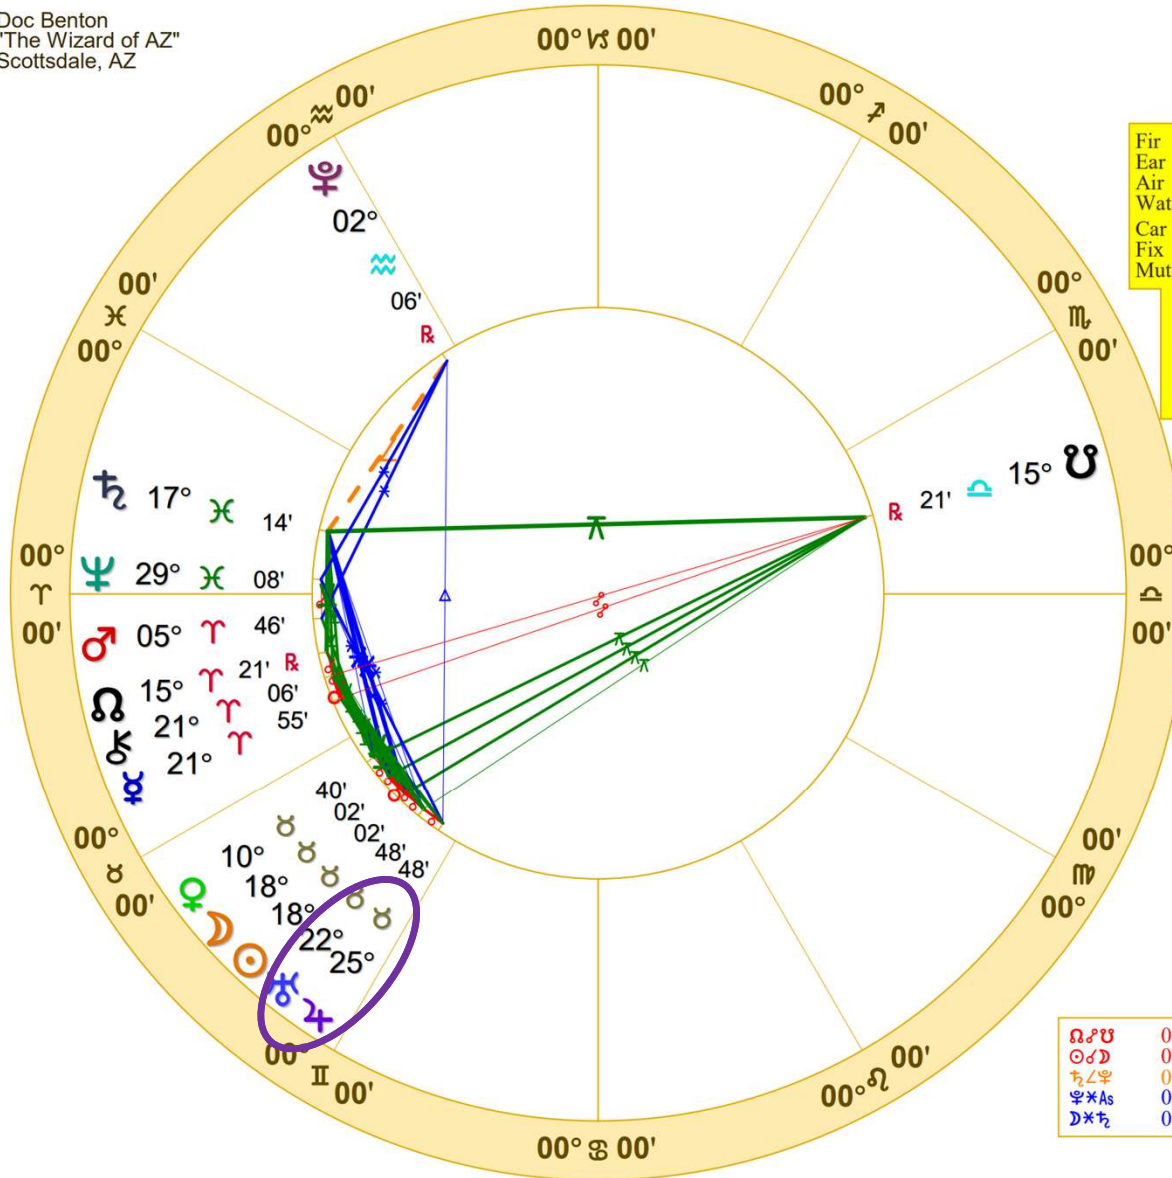

Doc Benton
"The Wizard of AZ"
Scottsdale, AZ

New Moon (astrological)

New Moon May 7 2024

May 7, 2024
8:21:41 PM
Standard Time
Scottsdale, Arizona
33N30'33" 111W53'54"
Time Zone: 7 hours West
Geocentric
Tropical 0-Aries

Fir	2	1
Ear	5	0
Air	1	0
Wat	2	0
Car	2	0
Fix	6	0
Mut	2	1
P	A	S
L	A	C
A	N	E
N	E	N
E	N	D
T		

Saturn semisquare Pluto

Mercury conjunct Chiron

Jupiter conjunct Uranus

Sun/Moon sextile Saturn

Pluto sextile
Neptune/Mars

Neptune sextile Jupiter

Jupiter trine Pluto

	Long.	Dwada-samsa	Speed
☉	18 8 02'04"	6 ♃ 25	0.58
☽	18 8 02'04"	6 ♃ 25	14.29
♃	21 11 55	23 ♃ 01	0.53
♄	10 8 40	8 ♉ 01	1.14
♅	5 11 46	9 ♈ 09	0.46
♆	25 8 48	9 ♋ 34	0.14
♇	17 11 14	26 ♎ 48	0.05
♈	22 8 48	3 ♌ 35	0.03
♉	29 11 08	19 ♍ 37	0.02
♊	2 11 06R	25 ♌ 10	0.00R
♋	21 11 06	13 ♈ 07	0.03
♌	15 11 21R	4 ♈ 13	0.03R
♍	2 11 34	0 ♌ 52	0.49
♎	13 11 42	14 ♍ 19	1.04
♏	15 11 21R	4 ♎ 13	0.03R

♃♄	0°00'a	♃♅	0°48's	♄♅	1°42's
♃♄	0°00'a	♄♅	0°50's	♅♆	1°53's
♃♄♅	0°08's	♄♅♆	0°53'a	♅♆♇	1°53's
♄♅♆	0°29's	♅♆♇	1°40'a		
♅♆♇	0°48's	♆♇♈	1°40'a