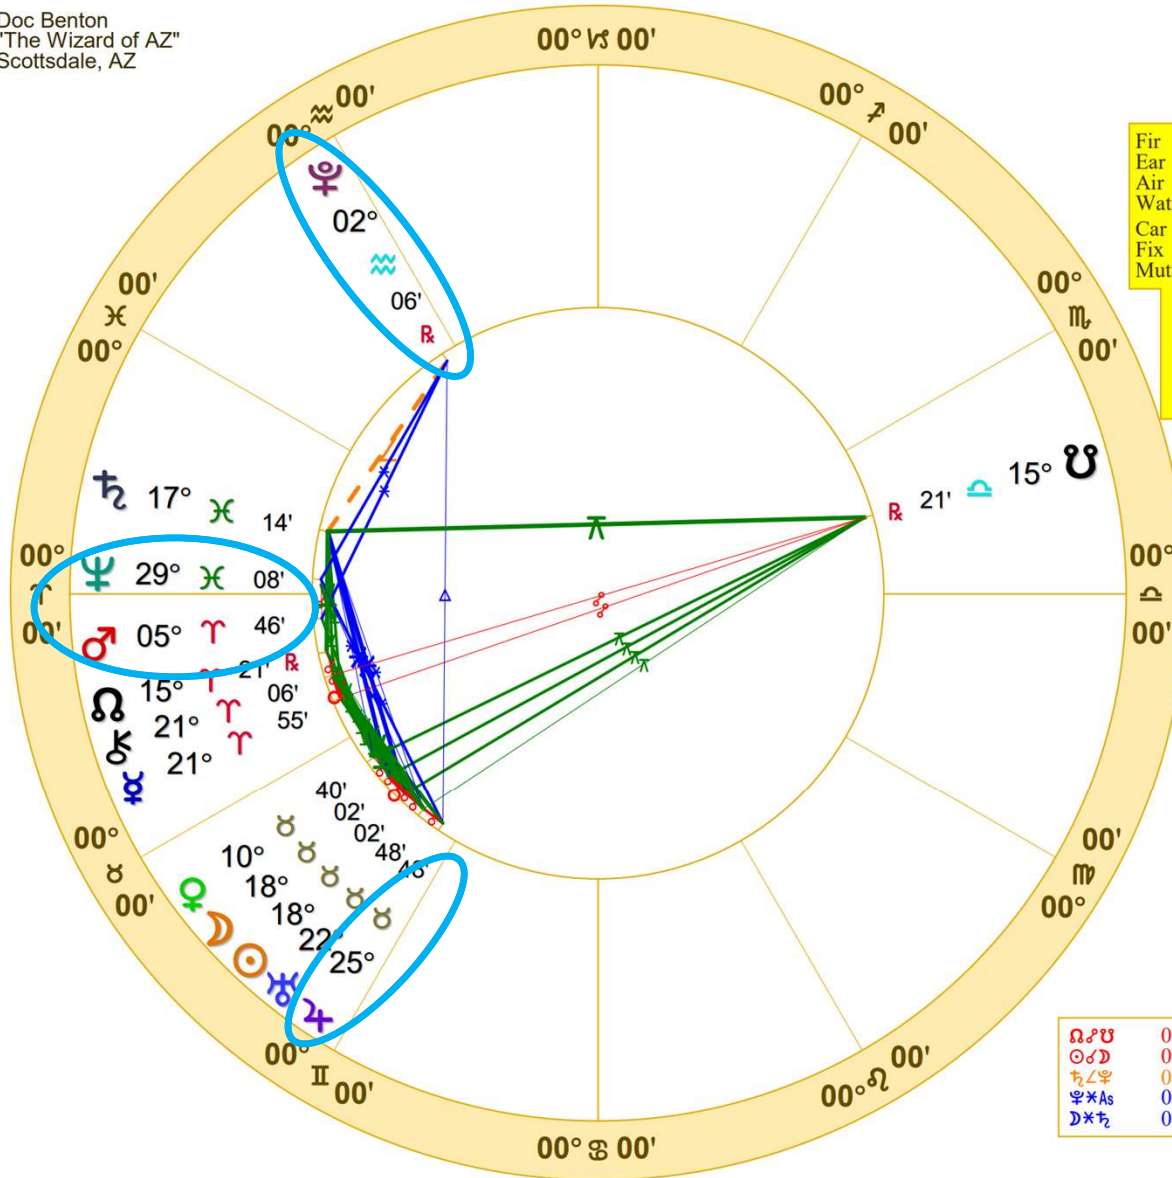

Doc Benton
"The Wizard of AZ"
Scottsdale, AZ

New Moon (astrological)

New Moon May 7 2024

May 7, 2024
8:21:41 PM
Standard Time
Scottsdale, Arizona
33N30'33" 111W53'54"
Time Zone: 7 hours West
Geocentric
Tropical 0-Aries

Fir	2	1
Ear	5	0
Air	1	0
Wat	2	0
Car	2	0
Fix	6	0
Mut	2	1
P	A	S
L	A	C
A	N	E
N	E	N
E	N	D
T		

Saturn semisquare Pluto

Mercury conjunct Chiron

Jupiter conjunct Uranus

Sun/Moon sextile Saturn

Pluto sextile
Neptune/Mars

Neptune sextile Jupiter

Jupiter trine Pluto

	Long.	Dwada-samsa	Speed
☉	18 8 02'04"	6 ♈ 25	0 58
☾	18 8 02'04"	6 ♈ 25	14 29
♃	21 17 55	23 ♈ 01	0 53
♀	10 8 40	8 ♈ 01	1 14
♂	5 17 46	9 ♈ 09	0 46
♄	25 8 48	9 ♈ 34	0 14
♅	17 17 14	26 ♈ 48	0 05
♆	22 8 48	3 ♈ 35	0 03
♇	29 17 08	19 ♈ 37	0 02
♁	2 22 06R	25 ♈ 10	0 00R
♂	21 17 06	13 ♈ 07	0 03
♄	15 17 21R	4 ♈ 13	0 03R
♁	2 17 34	0 ♈ 52	0 49
♁	13 17 42	14 ♈ 19	1 04
♁	15 17 21R	4 ♈ 13	0 03R

♁♂♁	0°00'a	♁♂♁	0°48's	♁♂♁	1°42's
♁♄♁	0°00'a	♁♄♁	0°50's	♁♄♁	1°53's
♁♅♁	0°08's	♁♅♁	0°53'a	♁♅♁	1°53's
♁♆♁	0°29's	♁♆♁	1°40'a		
♁♇♁	0°48's	♁♇♁	1°40'a