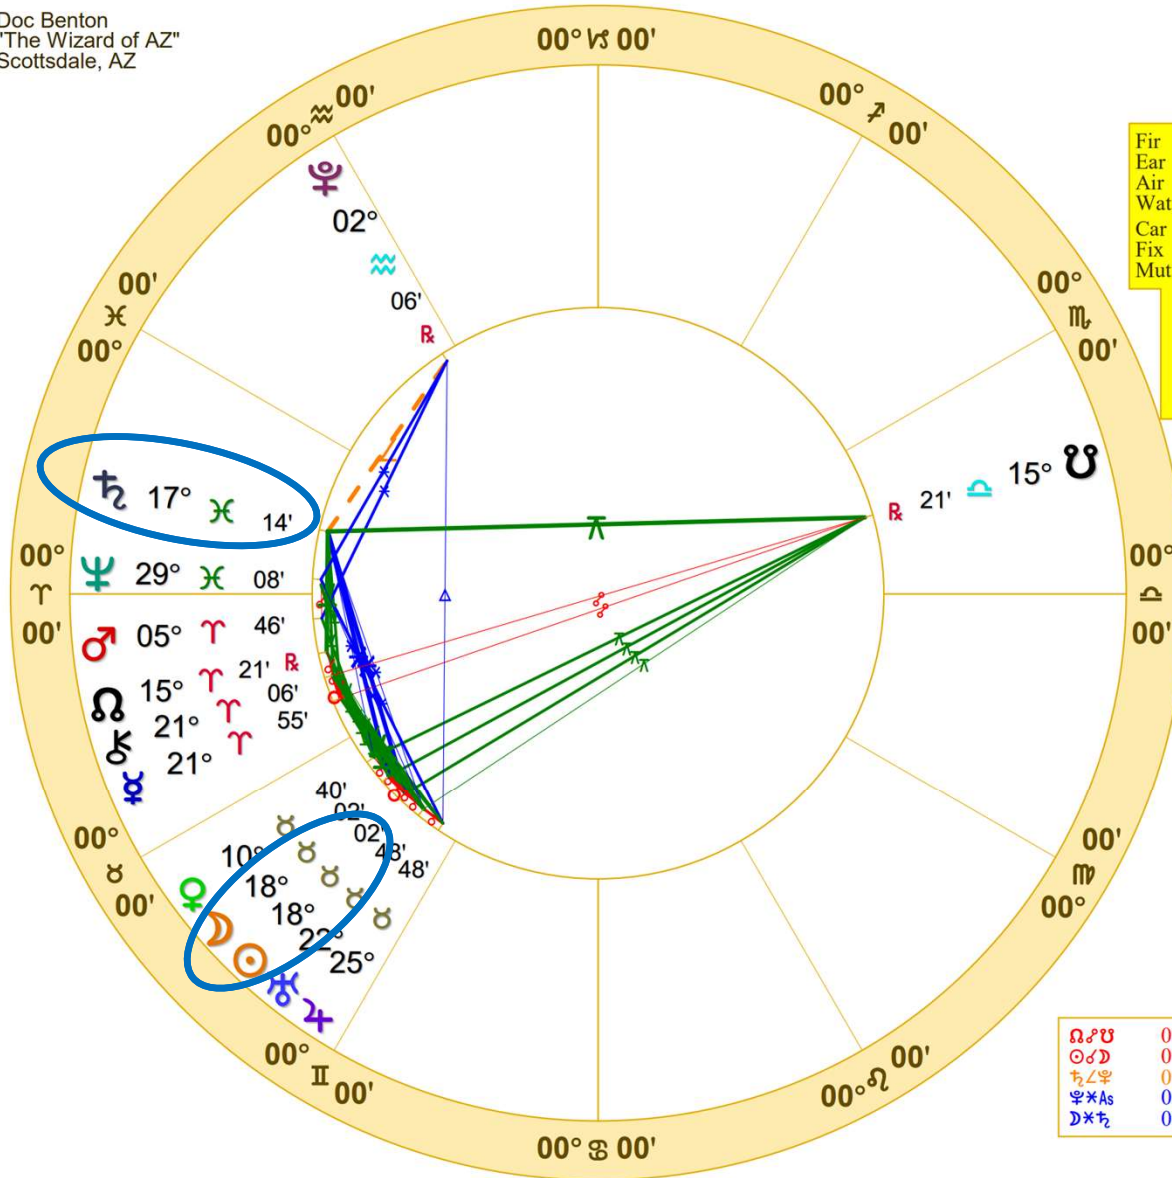

Doc Benton
"The Wizard of AZ"
Scottsdale, AZ

New Moon (astrological)

New Moon May 7 2024

May 7, 2024
8:21:41 PM
Standard Time
Scottsdale, Arizona
33N30'33" 111W53'54"
Time Zone: 7 hours West
Geocentric
Tropical 0-Aries

Fir	2	1
Ear	5	0
Air	1	0
Wat	2	0
Car	2	0
Fix	6	0
Mut	2	1
P	A	S
L	A	C
A	N	E
N	E	N
E	N	D
T		

Saturn semisquare Pluto

Mercury conjunct Chiron

Jupiter conjunct Uranus

Sun/Moon sextile Saturn

Pluto sextile
Neptune/Mars

Neptune sextile Jupiter

Jupiter trine Pluto

	Long.	Dwada-samsa	Speed
☉	18 8 02'04"	6 ♈ 25	0.58
☽	18 8 02'04"	6 ♈ 25	14.29
☿	21 11 55	23 ♈ 01	0.53
♀	10 8 40	8 ♍ 01	1.14
♂	5 11 46	9 ♌ 09	0.46
♃	25 8 48	9 ♌ 34	0.14
♅	17 11 14	26 ♍ 48	0.05
♁	22 8 48	3 ♋ 35	0.03
♂	29 11 08	19 ♏ 37	0.02
♁	2 11 06R	25 ♏ 10	0.00R
♂	21 11 06	13 ♈ 07	0.03
♏	15 11 21R	4 ♀ 13	0.03R
As	2 11 34	0 ♈ 52	0.49
Mc	13 11 42	14 ♏ 19	1.04
♃	15 11 21R	4 ♈ 13	0.03R

♏♂♃	0°00'a	♃*♅	0°48's	♁♂♂	1°42's
♃♁♂	0°00'a	♁♂♂	0°50's	♅♂♂	1°53's
♅♂♂	0°08's	♁♂♂	0°53'a	♅♂♂	1°53's
♁*As	0°29's	♏♂♂	1°40'a		
♂*♅	0°48's	♂♂♂	1°40'a