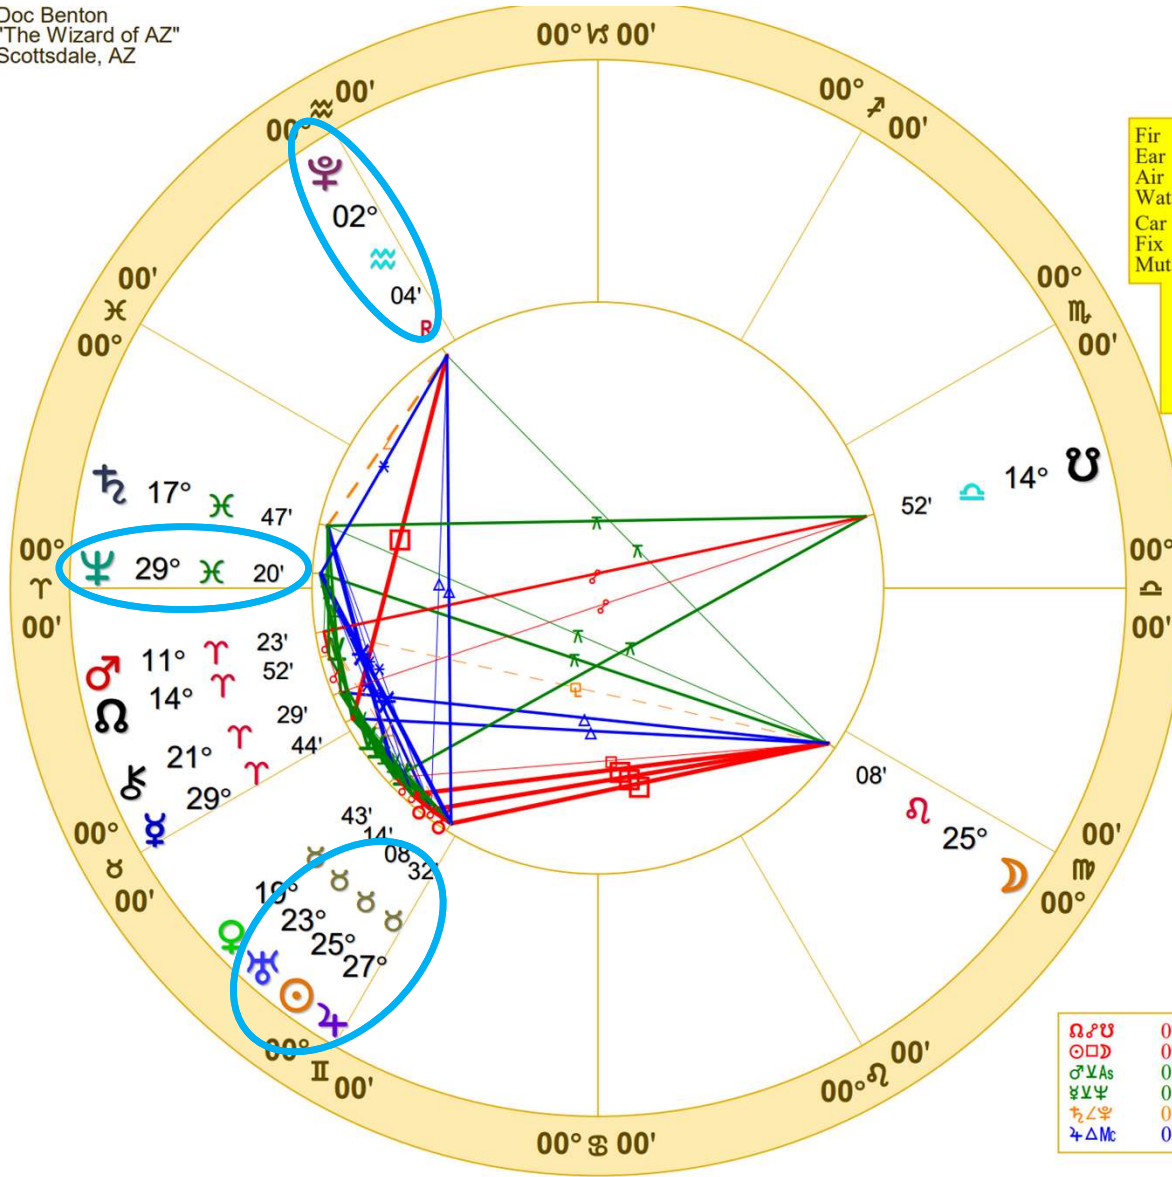

Doc Benton
"The Wizard of AZ"
Scottsdale, AZ

NATAL CHART

1st Quarter Moon

May 15, 2024
4:47:46 AM
Standard Time
Scottsdale, Arizona
33N30'33" 111W53'54"
Time Zone: 7 hours West
Geocentric
Tropical 0-Aries

Pluto sextile
Neptune

Neptune sextile
Uranus/Sun/Jupiter

Jupiter trine Pluto

Fir	3	0
Ear	4	1
Air	1	0
Wat	2	0
Car	2	0
Fix	6	1
Mut	2	0
		P A A
		L S C
		A N E
		N E N
		T D

	Long.	Dwada-samsa	Speed
☉	25 8 08"12"	1 38	0.58
☽	25 8 08"13"	1 39	12.01
♃	29 7 44	26 38	1.14
♀	19 8 43	26 35	1.14
♂	11 7 23	16 38	0.46
♄	27 8 32	0 22	0.14
♅	17 38 47	3 22	0.04
♆	23 8 14	8 43	0.03
♇	29 38 20	21 54	0.01
♁	2 38 04R	24 48	0.00R
♂	21 7 29	17 46	0.03
♊	14 7 52	28 29	0.00
♋	11 8 38	19 32	1.17
♌	26 38 43	20 31	0.56
♍	14 8 52	28 29	0.00

♁♂♃	0°00'a	♂♄♃	1°09'a	♁♃♄	1°46'a
♁☽♃	0°00's	♂♄♃	1°15'a	♁♃♄	1°48'a
♁♃♄	0°14's	♁♃♄	1°15'a	♁♃♄	1°55's
♁♃♄	0°24's	♁♃♄	1°34's	♁♃♄	1°55's
♁♃♄	0°43's	♁♃♄	1°34's	♁♃♄	1°56's
♁♃♄	0°49'a	♁♃♄	1°45's