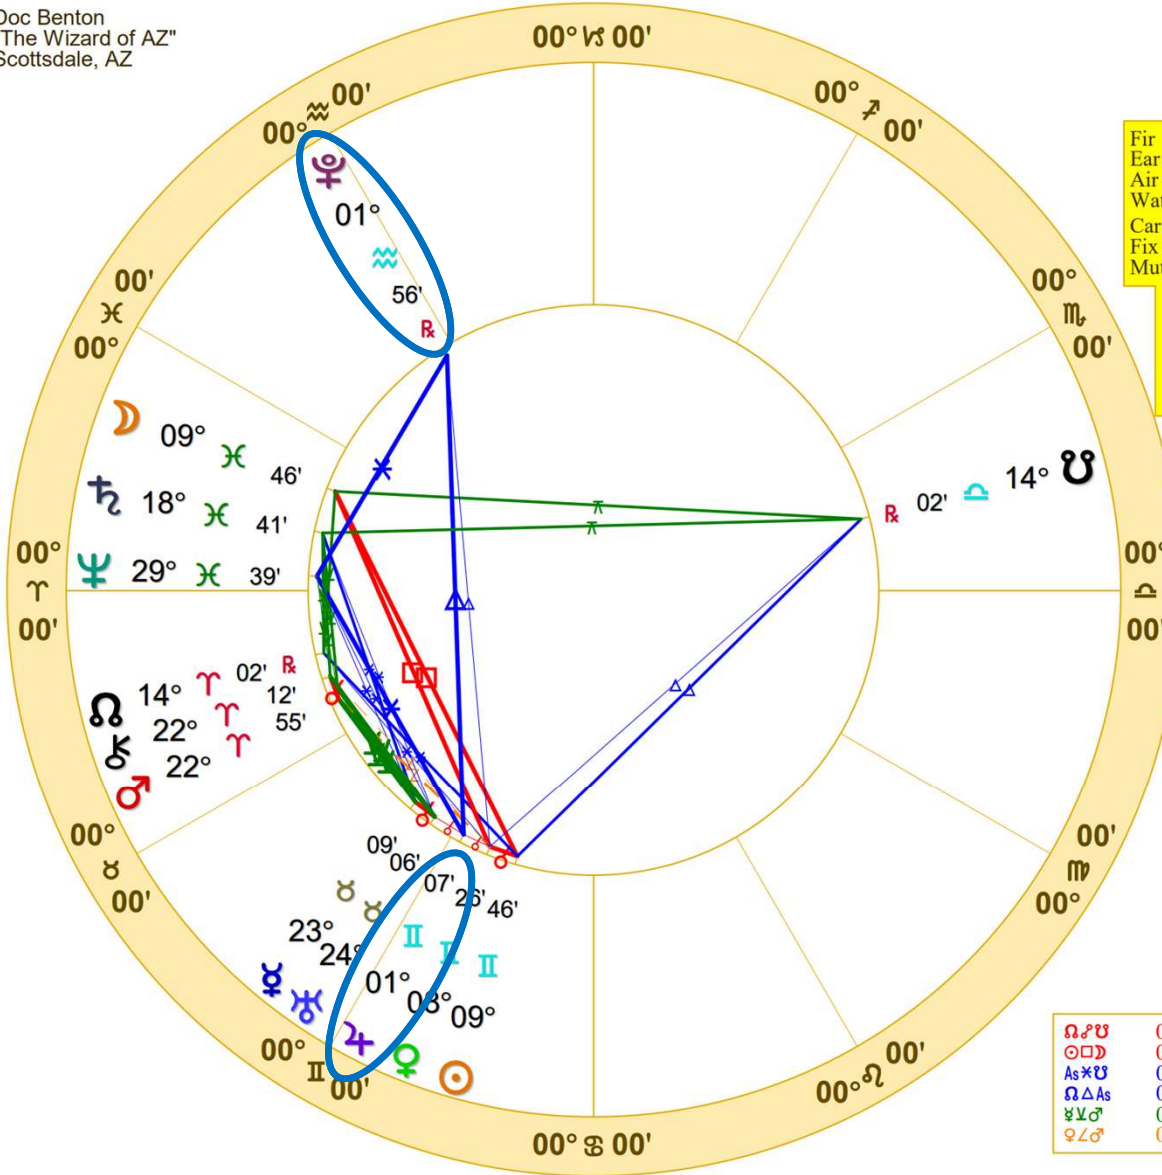

Doc Benton
"The Wizard of AZ"
Scottsdale, AZ

NATAL CHART

3rd Quarter Moon

May 30, 2024
10:12:26 AM
Standard Time
Scottsdale, Arizona
33N30'33" 111W53'54"
Time Zone: 7 hours West
Geocentric
Tropical 0-Aries

- Mars conjunct Chiron
- Mercury conjunct Uranus
- Chiron/Mars semisquare Venus
- Pluto semisquare Saturn
- Venus conjunct Sun
- Jupiter trine Pluto
- Jupiter sextile Neptune
- Neptune sextile Pluto

Fir	1	1
Ear	2	0
Air	4	0
Wat	3	0
Car	1	0
Fix	3	1
Mut	6	0
	P	A
	L	S
	A	C
	A	N
	N	E
	E	N
	T	D

	Long.	Dwada-samsa	Speed
☉	9 II 46'17"	27 III 15	0 58
☽	9 III 46'17"	27 II 15	14 06
♃	23 8 09	7 III 52	1 50
♄	8 II 26	11 III 14	1 14
♅	22 IV 55	5 III 00	0 45
♆	1 II 07	13 II 23	0 14
♁	18 III 41	14 III 14	0 03
♂	24 8 06	19 III 13	0 03
♆	29 III 39	25 III 44	0 01
♁	1 III 56R	23 III 07	0 01R
♄	22 IV 12	26 III 29	0 03
♅	14 IV 02R	18 III 21	0 00R
♁	13 III 53	16 III 32	0 49
♁	7 8 16	27 III 09	1 01
♁	14 III 02R	18 III 21	0 00R

♁♃♅	0°00'a	♃♄♅	0°43's	♃♄♅	1°11'a
♃♅♁	0°00's	♃♄♅	0°46'a	♃♄♅	1°14's
♁♃♅	0°09'a	♃♄♅	0°49'a	♃♄♅	1°20'a
♁♃♅	0°09'a	♃♄♅	0°57'a	♃♄♅	1°20's
♃♄♅	0°14's	♃♄♅	0°57's	♃♄♅	1°28's
♃♄♅	0°31's	♃♄♅	1°10'a	♃♄♅	1°54's