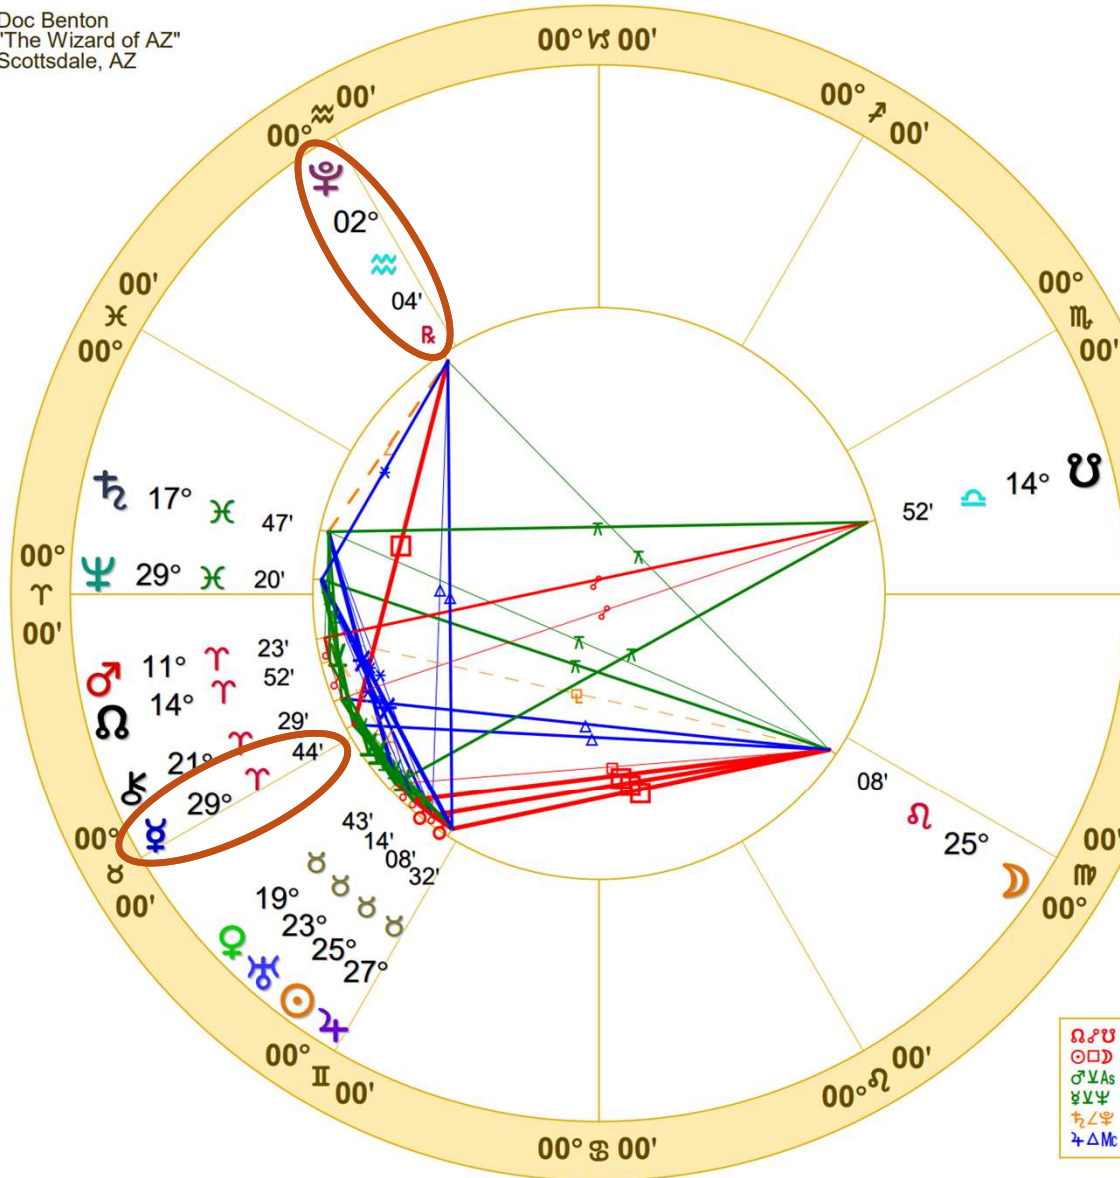

Doc Benton
"The Wizard of AZ"
Scottsdale, AZ

NATAL CHART

1st Quarter Moon

May 15, 2024
4:47:46 AM
Standard Time
Scottsdale, Arizona
33N30'33" 111W53'54"
Time Zone: 7 hours West
Geocentric
Tropical 0-Aries

Sun/Jupiter/Uranus
conjunct

Pluto square
Mercury

Pluto semisquare
Saturn

Mars semisquare
Sun/Jupiter

Saturn sextile Venus

Fir	3	0
Ear	4	1
Air	1	0
Wat	2	0
Car	2	0
Fix	6	1
Mut	2	0
	P	A
	L	S
	A	C
	N	E
	N	E
	E	N
	T	D

	Long.	Dwada-samsa	Speed
☉	25 8 08"12"	1 Ⅻ 38	0 58
☽	25 0 08"13"	1 Ⅱ 39	12 01
♃	29 7 44	26 Ⅻ 44	1 14
♄	19 8 43	26 7 35	1 14
♅	11 7 23	16 0 38	0 46
♆	27 8 32	0 7 22	0 14
♁	17 Ⅻ 47	3 0 22	0 04
♂	23 8 14	8 0 43	0 03
♆	29 Ⅻ 20	21 0 54	0 01
♁	2 0 04R	24 0 48	0 00R
♄	21 7 29	17 7 46	0 03
♅	14 7 52	28 Ⅱ 29	0 00
As	11 8 38	19 Ⅱ 32	1 17
Mc	26 Ⅴ 43	20 Ⅱ 31	0 56
♁	14 0 52	28 Ⅻ 29	0 00

♁♃♁	0°00'a	♃♄♁	1°09'a	♁♃♄	1°46'a
☉☽	0°00's	♄♁♃	1°15'a	♃*♁	1°48'a
♃♃As	0°14's	☉♄♃	1°15'a	☉♃♁	1°55's
♃♃♁	0°24's	♄♁♃	1°34's	♄☉♁	1°55's
♃♃♁	0°43's	☉♄♃	1°34's	♁*♃	1°56's
♃♄♃	0°49'a	♁♃♄	1°45's