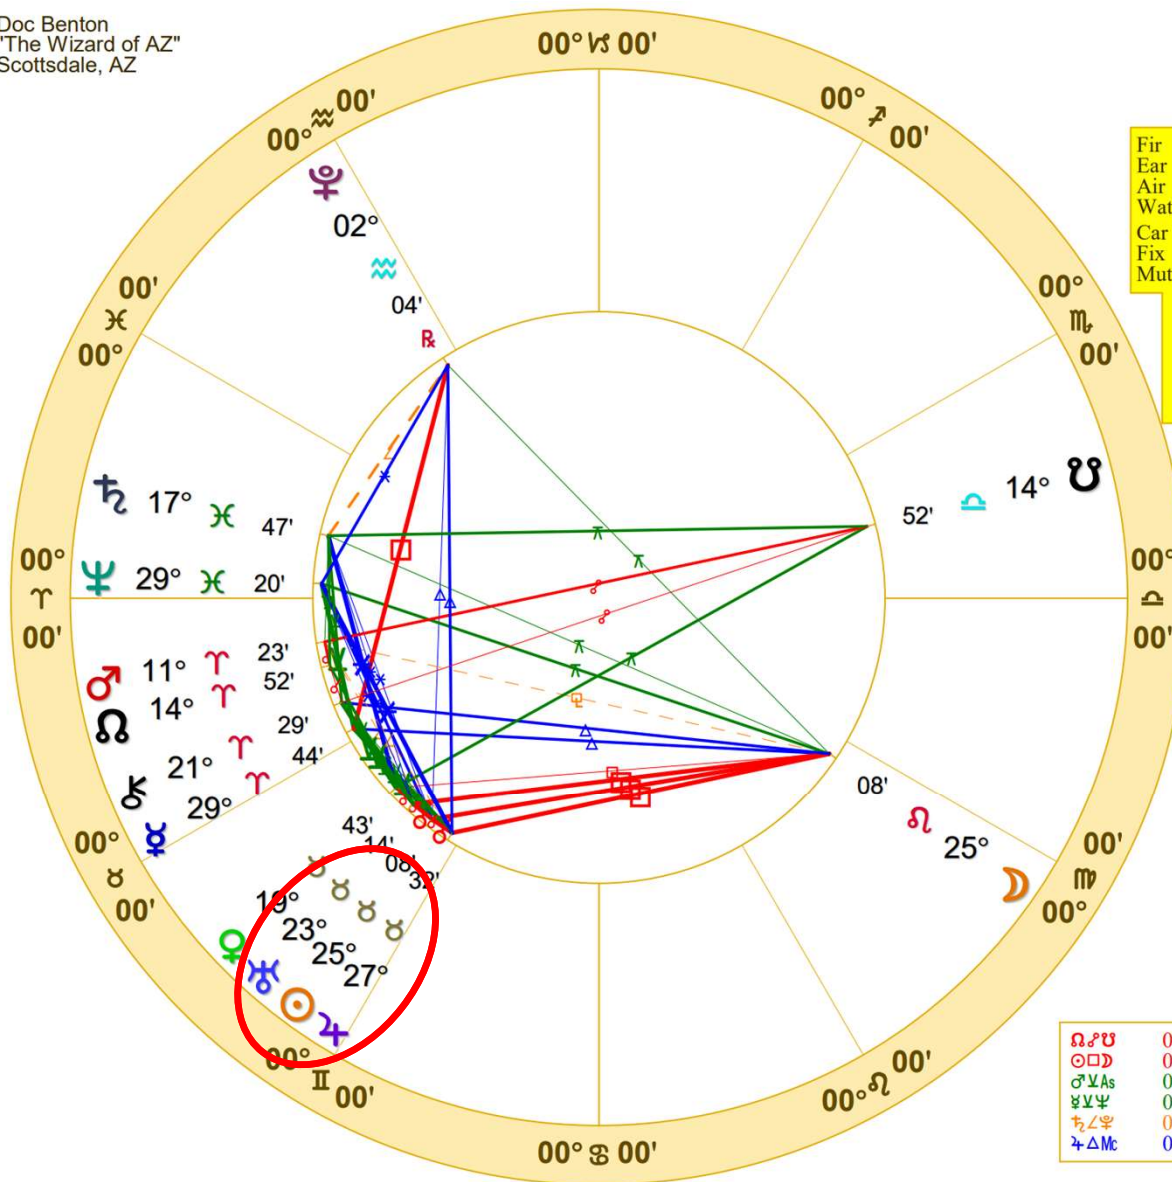

Doc Benton
"The Wizard of AZ"
Scottsdale, AZ

NATAL CHART

1st Quarter Moon

May 15, 2024
4:47:46 AM
Standard Time
Scottsdale, Arizona
33N30'33" 111W53'54"
Time Zone: 7 hours West
Geocentric
Tropical 0-Aries

Sun/Jupiter/Uranus
conjunct

Pluto square
Mercury

Pluto semisquare
Saturn

Mars semisquare
Sun/Jupiter

Saturn sextile Venus

Fir	3	0
Ear	4	1
Air	1	0
Wat	2	0
Car	2	0
Fix	6	1
Mut	2	0
	P	A
	L	S
	A	C
	N	E
	N	E
	E	N
	T	D

	Long.	Dwada-samsa	Speed
☉	25 8 08'12"	1 Ⅸ 38	0 58
☽	25 0 08'13"	1 Ⅱ 39	12 01
♃	29 7 44	26 Ⅹ 44	1 14
♀	19 8 43	26 7 35	1 14
♂	11 7 23	16 0 38	0 46
♄	27 8 32	0 7 22	0 14
♅	17 Ⅹ 47	3 0 22	0 04
♆	23 8 14	8 0 43	0 03
♁	29 Ⅹ 20	21 0 54	0 01
♂	2 0 04R	24 0 48	0 00R
♄	21 7 29	17 7 46	0 03
♅	14 7 52	28 Ⅱ 29	0 00
♁	11 8 38	19 Ⅱ 32	1 17
♁	26 Ⅴ 43	20 Ⅱ 31	0 56
♃	14 0 52	28 Ⅹ 29	0 00

♁♂♃	0°00'a	♂♄♁	1°09'a	♀♃♄	1°46'a
☉☽	0°00's	♁♁♂	1°15'a	♃*♁	1°48'a
♂♁♁	0°14's	☉♄♂	1°15'a	☉♂♁	1°55's
♃♁♁	0°24's	♁♁♁	1°34's	♁♂♁	1°55's
♃♄♁	0°43's	☉♁♁	1°34's	♀*♃	1°56's
♃♁♁	0°49'a	♁♁♁	1°45's