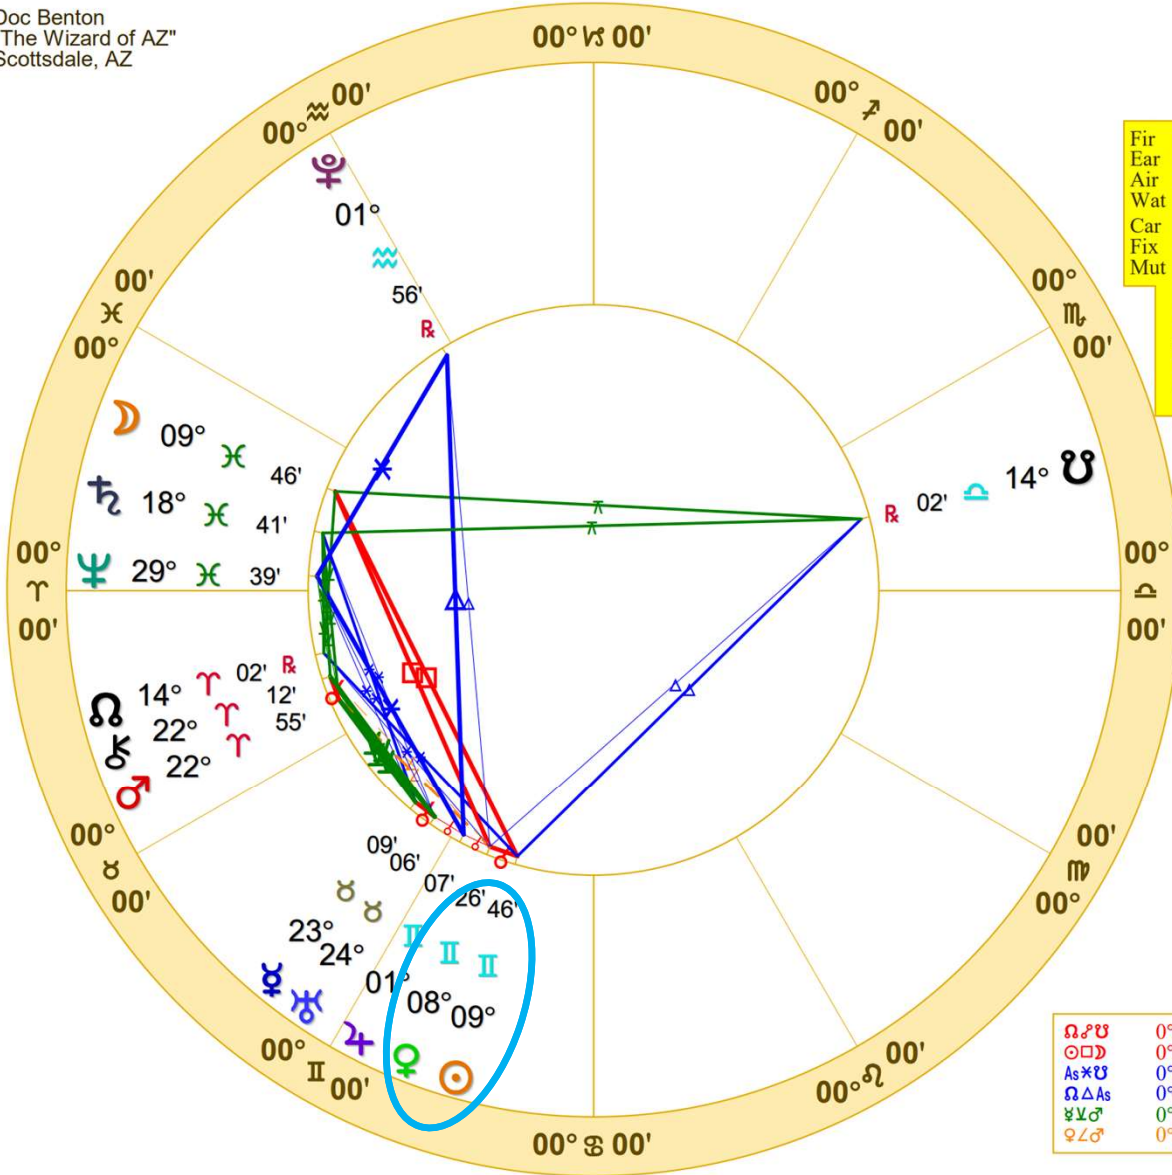

Doc Benton
"The Wizard of AZ"
Scottsdale, AZ

NATAL CHART

3rd Quarter Moon

May 30, 2024
10:12:26 AM
Standard Time
Scottsdale, Arizona
33N30'33" 111W53'54"
Time Zone: 7 hours West
Geocentric
Tropical 0-Aries

- Mars conjunct Chiron
- Mercury conjunct Uranus
- Chiron/Mars semisquare Venus
- Pluto semisquare Saturn

Fir	1	1
Ear	2	0
Air	4	0
Wat	3	0
Car	1	0
Fix	3	1
Mut	6	0
P	A	S
L	A	N
A	N	E
N	E	N
E	N	D
T		

	Long.	Dwada-samsa	Speed
☉	9 II 46'17"	27 III 15	0 58
☽	9 III 46'17"	27 II 15	14 06
♃	23 III 09	7 III 52	1 50
♄	8 II 26	11 III 14	1 14
♅	22 IV 55	5 III 00	0 45
♆	1 II 07	13 II 23	0 14
♁	18 III 41	14 III 14	0 03
♂	24 III 06	19 III 13	0 03
♆	29 III 39	25 III 44	0 01
♁	1 III 56R	23 III 07	0 01R
♂	22 IV 12	26 III 29	0 03
♁	14 IV 02R	18 III 21	0 00R
♁	13 III 53	16 III 32	0 49
♁	7 III 16	27 III 09	1 01
♁	14 III 02R	18 III 21	0 00R

- Venus conjunct Sun
- Jupiter trine Jupiter
- Jupiter sextile Neptune
- Neptune sextile Pluto

♁♃♅	0°00'a	♃♄♅	0°43's	♃♄♅	1°11'a
♃♅♁	0°00's	♃♄♅	0°46'a	♃♄♅	1°14's
♁♃♅	0°09'a	♃♄♅	0°49'a	♃♄♅	1°20'a
♁♃♅	0°09'a	♃♄♅	0°57'a	♃♄♅	1°20's
♃♄♅	0°14's	♃♄♅	0°57's	♃♄♅	1°28's
♃♄♅	0°31's	♃♄♅	1°10'a	♃♄♅	1°54's