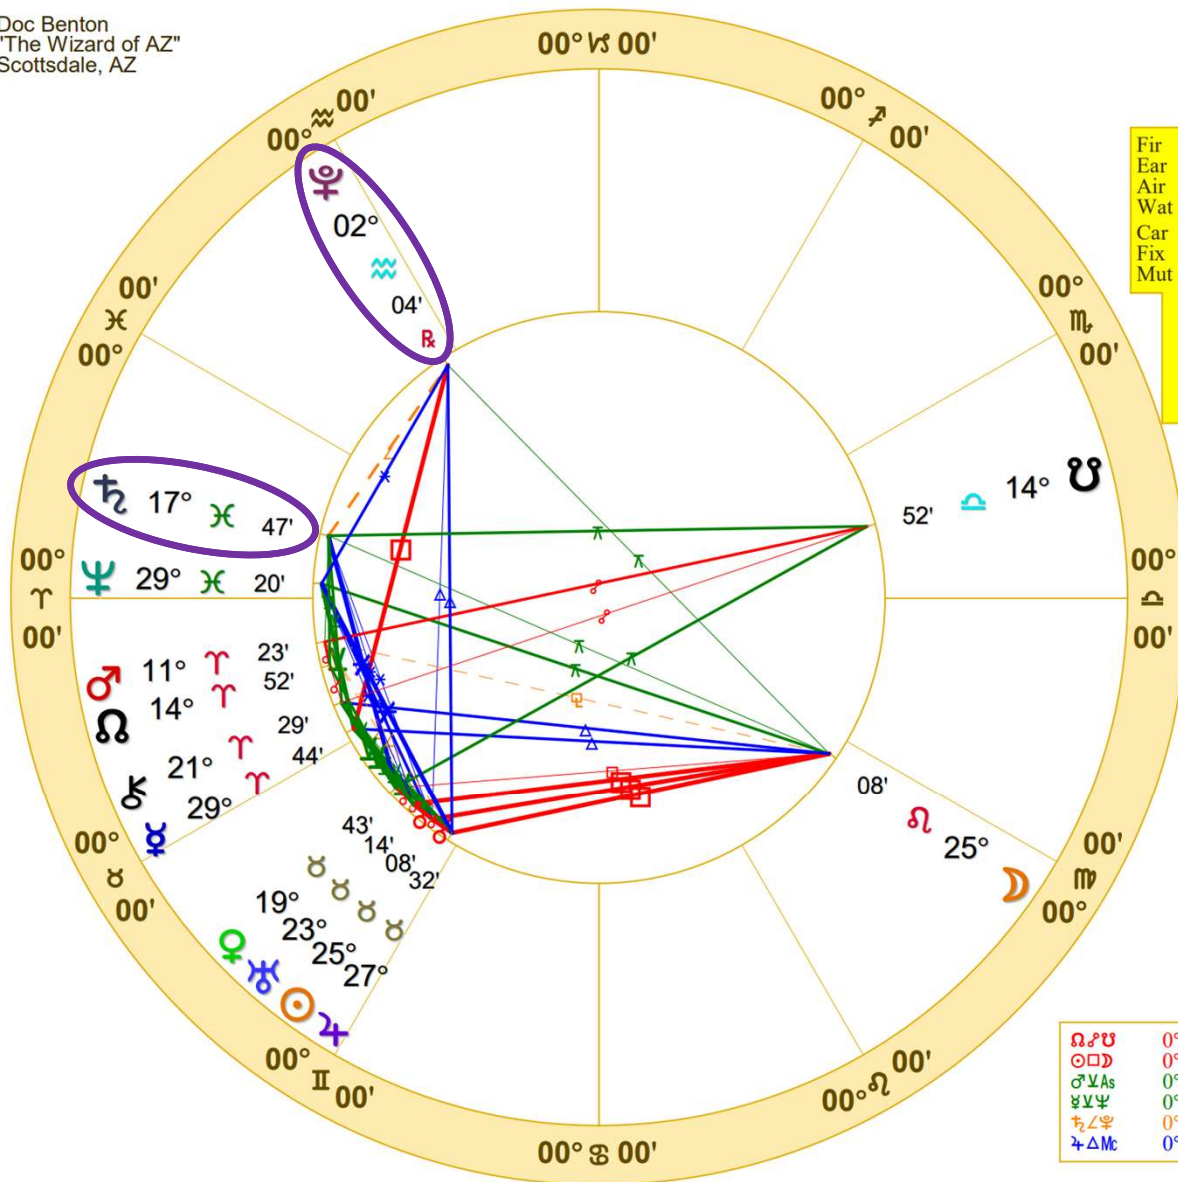

Doc Benton
"The Wizard of AZ"
Scottsdale, AZ

NATAL CHART

1st Quarter Moon

May 15, 2024
4:47:46 AM
Standard Time
Scottsdale, Arizona
33N30'33" 111W53'54"
Time Zone: 7 hours West
Geocentric
Tropical 0-Aries

Fir	3	0
Ear	4	1
Air	1	0
Wat	2	0
Car	2	0
Fix	6	1
Mut	2	0
	P	A
	L	S
	A	C
	N	E
	N	E
	N	E
	T	D

Sun/Jupiter/Uranus
conjunct

Pluto square
Mercury

Pluto semisquare
Saturn

Mars semisquare
Sun/Jupiter

Saturn sextile Venus

	Long.	Dwada-samsa	Speed
☉	25 8 08'12"	1 ☿ 38	0 58
☽	25 0 08'13"	1 ♀ 39	12 01
♃	29 7 44	26 ☿ 44	1 14
♄	19 8 43	26 ♁ 35	1 14
♅	11 7 23	16 ♃ 38	0 46
♆	27 8 32	0 ♃ 22	0 14
♁	17 3 47	3 ♁ 22	0 04
♂	23 8 14	8 ♁ 43	0 03
♆	29 3 20	21 ♁ 54	0 01
♁	2 3 04R	24 ♁ 48	0 00R
♄	21 7 29	17 ♁ 46	0 03
♃	14 7 52	28 ♃ 29	0 00
♂	11 8 38	19 ♃ 32	1 17
♁	26 3 43	20 ♃ 31	0 56
♃	14 3 52	28 ☿ 29	0 00

♁♃♁	0°00'a	♃♃♁	1°09'a	♁♃♁	1°46'a
☉☽	0°00's	♃♃♁	1°15'a	♁♃♁	1°48'a
♃♃♁♂	0°14's	☉♃♁	1°15'a	☉♃♁	1°55's
♃♃♁♂	0°24's	♃♃♁♂	1°34's	♃♃♁♂	1°55's
♃♃♁♂	0°43's	☉♃♁♂	1°34's	♃♃♁♂	1°56's
♃♃♁♂	0°49'a	♃♃♁♂	1°45's