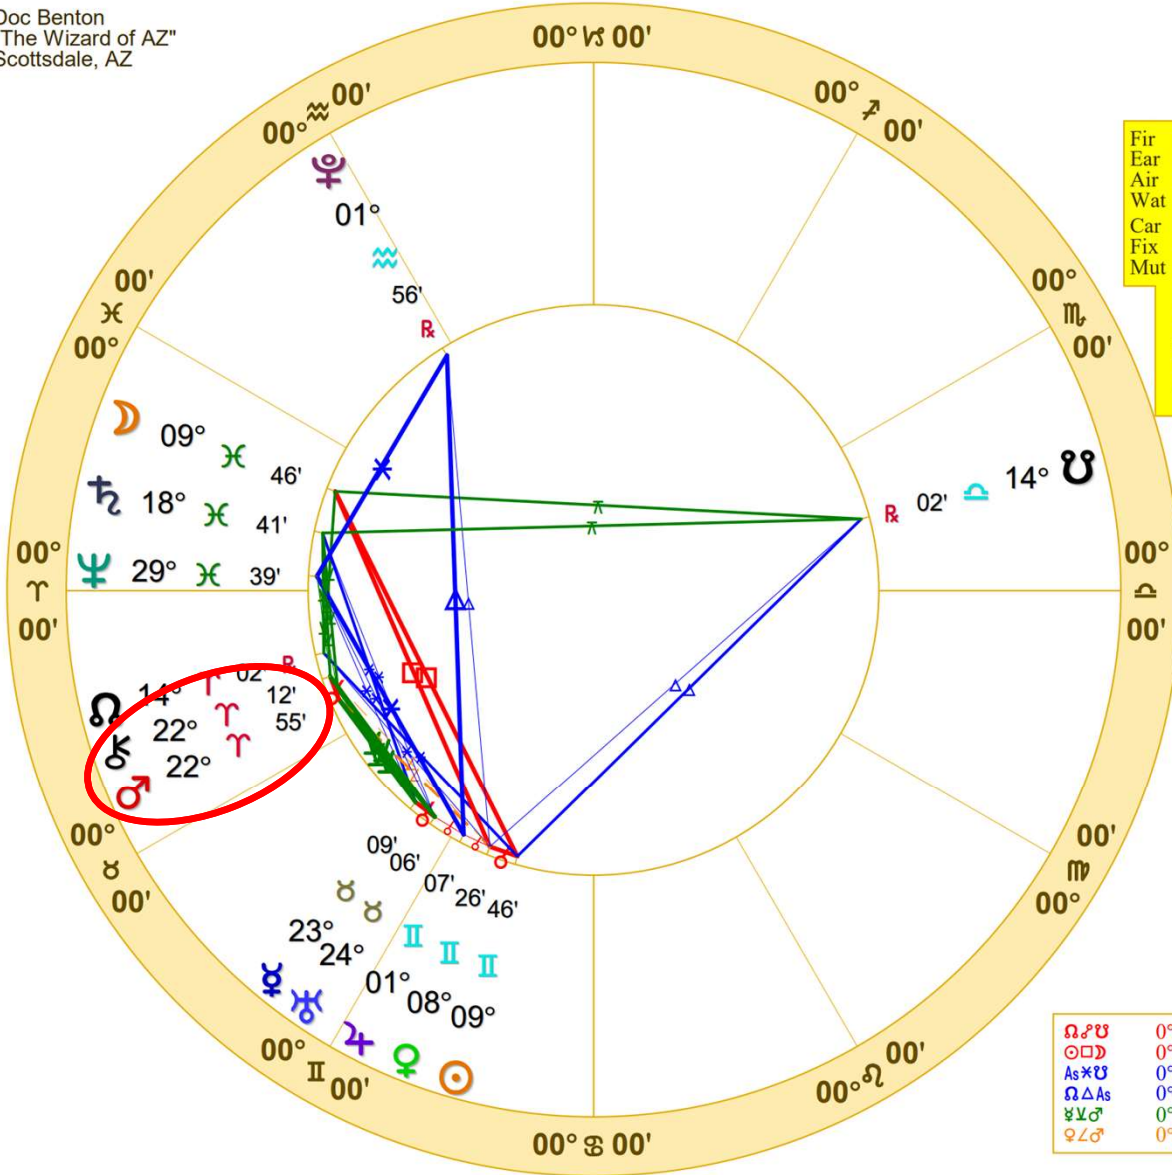

Doc Benton
"The Wizard of AZ"
Scottsdale, AZ

NATAL CHART

3rd Quarter Moon

May 30, 2024
10:12:26 AM
Standard Time
Scottsdale, Arizona
33N30'33" 111W53'54"
Time Zone: 7 hours West
Geocentric
Tropical 0-Aries

Fir	1	1
Ear	2	0
Air	4	0
Wat	3	0
Car	1	0
Fix	3	1
Mut	6	0
P	A	S
L	L	C
A	A	E
N	N	N
E	E	D
T		

- **Mars conjunct Chiron**
- Mercury conjunct Uranus
- Chiron semisquare Venus
- Pluto semisquare Saturn

	Long.	Dwada-samsa	Speed
☉	9 II 46'17"	27 III 15	0 58
☽	9 III 46'17"	27 II 15	14 06
♃	23 III 09	7 III 52	1 50
♄	8 II 26	11 III 14	1 14
♅	22 IV 55	5 III 00	0 45
♆	1 II 07	13 II 23	0 14
♁	18 III 41	14 III 14	0 03
♂	24 III 06	19 III 13	0 03
♆	29 III 39	25 III 44	0 01
♁	1 III 56R	23 III 07	0 01R
♁	22 IV 12	26 III 29	0 03
♁	14 IV 02R	18 III 21	0 00R
♁	13 III 53	16 III 32	0 49
♁	7 III 16	27 III 09	1 01
♁	14 III 02R	18 III 21	0 00R

- Venus conjunct Sun
- Jupiter trine Jupiter
- Jupiter sextile Neptune
- Neptune sextile Pluto

♁♃♅	0°00'a	♃♄♅	0°43's	♃♄♅	1°11'a
♁♄♅	0°00's	♃♄♅	0°46'a	♃♄♅	1°14's
♁♃♅	0°09'a	♃♄♅	0°49'a	♃♄♅	1°20'a
♁♄♅	0°09'a	♃♄♅	0°57'a	♃♄♅	1°20's
♃♄♅	0°14's	♃♄♅	0°57's	♃♄♅	1°28's
♃♄♅	0°31's	♃♄♅	1°10'a	♃♄♅	1°54's