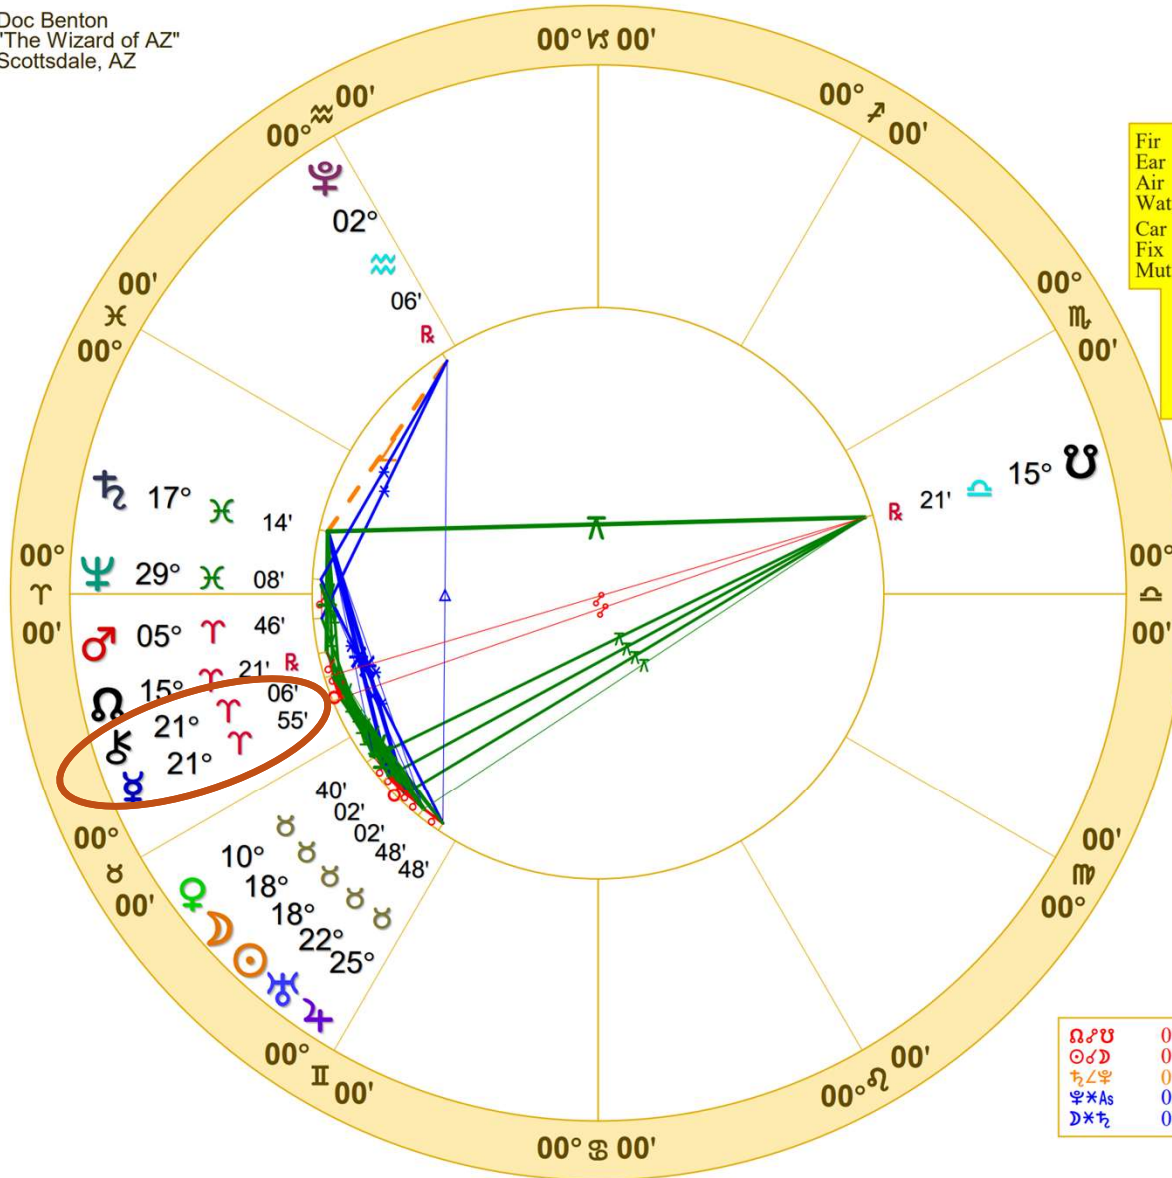

Doc Benton
"The Wizard of AZ"
Scottsdale, AZ

New Moon (astrological)

New Moon May 7 2024

May 7, 2024

8:21:41 PM

Standard Time

Scottsdale, Arizona

33N30'33" 111W53'54"

Time Zone: 7 hours West

Geocentric

Tropical 0-Aries

Fir	2	1
Ear	5	0
Air	1	0
Wat	2	0
Car	2	0
Fix	6	0
Mut	2	1
P	A	S
L	A	C
A	N	E
N	E	N
E	N	D
T		

Saturn semisquare Pluto

Mercury conjunct
Chiron

Jupiter conjunct Uranus

Sun/Moon sextile Saturn

Pluto sextile

Neptune/Mars

Neptune sextile Jupiter

Jupiter trine Pluto

	Long.	Dwada-samsa	Speed
☉	18 8 02'04"	6 ♈ 25	0 58
☽	18 8 02'04"	6 ♈ 25	14 29
♃	21 17 55	23 ♈ 01	0 53
♄	10 8 40	8 ♉ 01	1 14
♅	5 17 46	9 ♉ 09	0 46
♆	25 8 48	9 ♉ 34	0 14
♇	17 17 14	26 ♉ 48	0 05
♈	22 8 48	3 ♉ 35	0 03
♉	29 17 08	19 ♉ 37	0 02
♊	2 22 06R	25 ♉ 10	0 00R
♋	21 17 06	13 ♉ 07	0 03
♌	15 17 21R	4 ♉ 13	0 03R
♍	2 17 34	0 ♉ 52	0 49
♎	13 17 42	14 ♉ 19	1 04
♏	15 17 21R	4 ♉ 13	0 03R

♃♄	0°00'a	♃♄	0°48's	♃♄	1°42's
♃♅	0°00'a	♃♅	0°50's	♃♅	1°53's
♃♆	0°08's	♃♆	0°53'a	♃♆	1°53's
♃♇	0°29's	♃♇	1°40'a		
♃♈	0°48's	♃♈	1°40'a