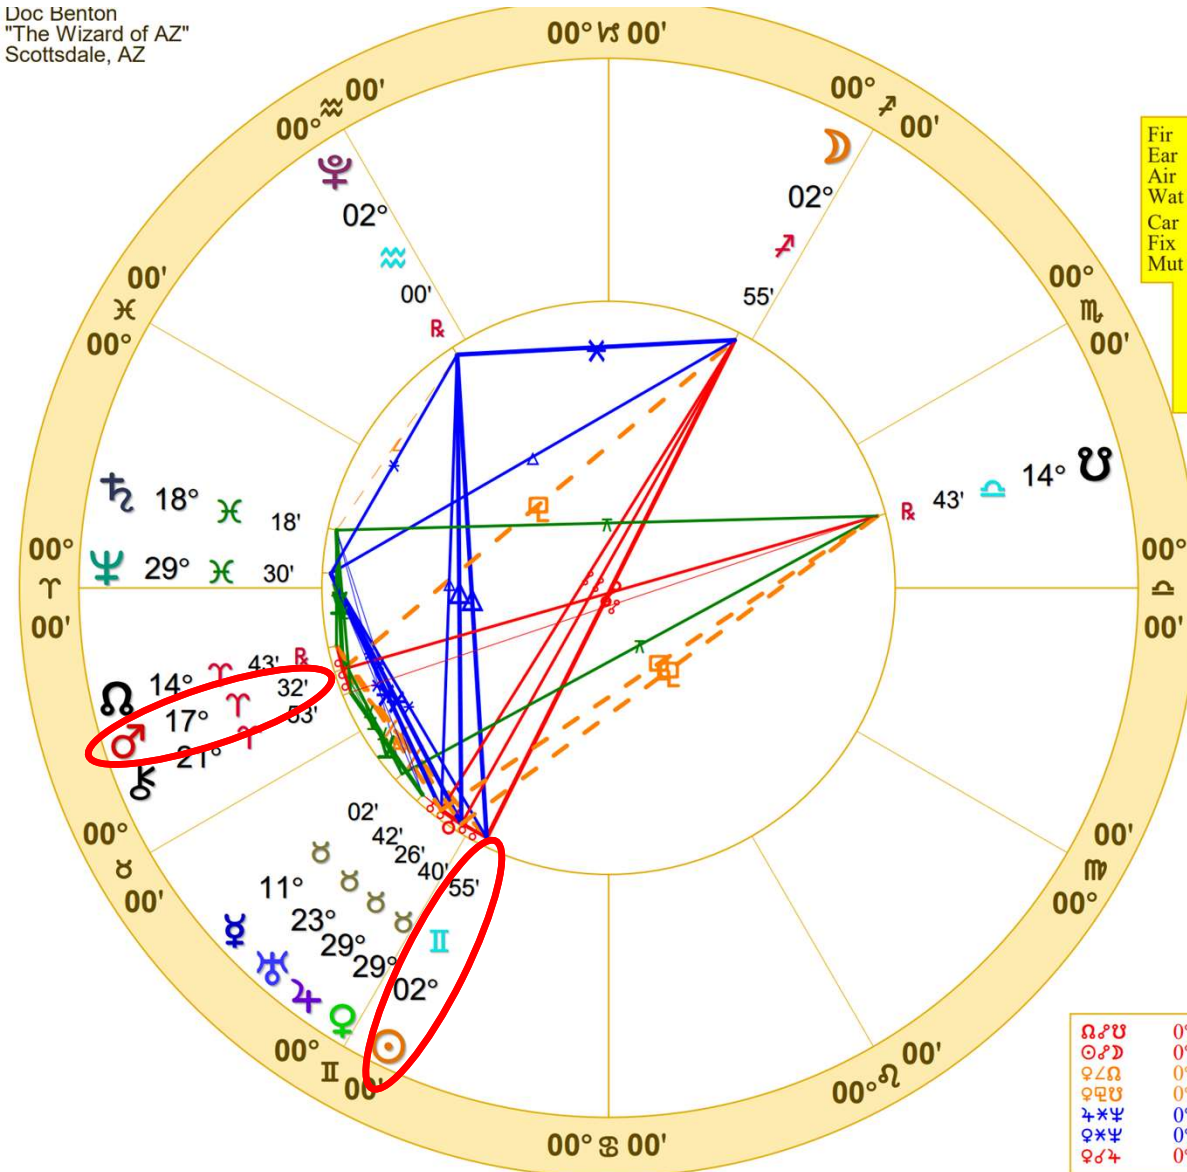

Doc Benton
"The Wizard of AZ"
Scottsdale, AZ

Full Moon (astrological)

Full Moon May 23 2024

May 23, 2024
6:52:54 AM
Standard Time
Scottsdale, Arizona
33N30'33" 111W53'54"
Time Zone: 7 hours West
Geocentric
Tropical 0-Aries

Fir 2 0
Ear 4 0
Air 2 1
Wat 2 0
Car 1 0
Fix 5 0
Mut 4 1
P
L
A
S
C
E
N
D

Sun semisquare Mars

Pluto semisquare Saturn

Jupiter/Venus/Sun
conjunct

Pluto trine
Jupiter/Venus/Sun

Pluto sextile Moon

Jupiter/Venus/Sun sextile
Neptune

Neptune sextile Pluto

	Long.	Dwada-samsa	Speed
☉	2 II 55'12"	5 ☿02	0 58
☽	2 ♃ 55'12"	5 ♃02	12 49
♃	11 8 02	12 ♀28	1 34
♀	29 8 40	25 ♀56	1 14
♂	17 ♀ 32	0 ♀22	0 45
♄	29 8 26	23 ♀15	0 14
♅	18 ♀ 18	9 ♀38	0 04
♆	23 8 42	14 ♀19	0 03
♇	29 ♀ 30	24 ♀06	0 01
♈	2 ♀00R	24 ♀03	0 01R
♉	21 ♀ 53	22 ♀34	0 03
♊	14 ♀ 43R	26 ♀32	0 07R
As	25 II 03	0 ♀32	0 56
♋	6 ♀ 14	14 ♀45	1 03
♌	14 ♀ 43R	26 ♀32	0 07R

♁♂♃	0°00'a	♄♅♆	0°16'a	♁♂♃	0°55's
♁♂♃	0°00's	♄♅♆	0°16'a	♁♂♃	1°00'a
♀♁♂	0°03'a	♁♂♃	0°23's	♄♅♆	1°18's
♀♁♂	0°03'a	♁♂♃	0°23's	♄♅♆	1°21's
♄♅♆	0°04'a	♁♂♃	0°39'a	♄♅♆	1°49's
♀♁♂	0°09's	♄♅♆	0°46'a		
♀♁♂	0°13's	♁♂♃	0°55's