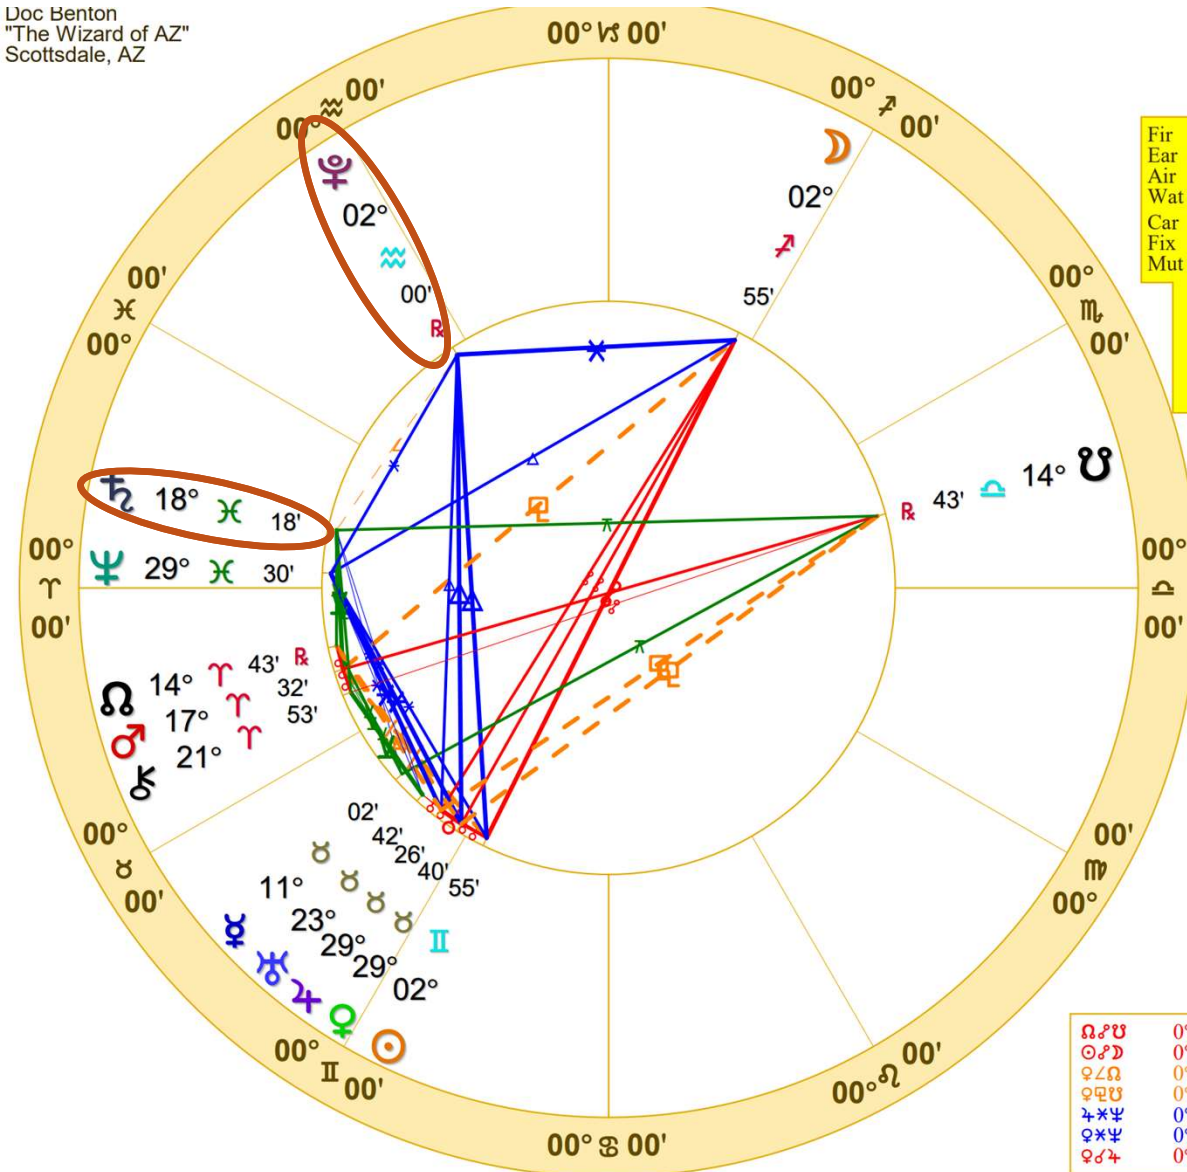

Doc Benton
"The Wizard of AZ"
Scottsdale, AZ

Full Moon (astrological)

Full Moon May 23 2024

May 23, 2024
6:52:54 AM
Standard Time
Scottsdale, Arizona
33N30'33" 111W53'54"
Time Zone: 7 hours West
Geocentric
Tropical 0-Aries

Fir 2 0
Ear 4 0
Air 2 1
Wat 2 0
Car 1 0
Fix 5 0
Mut 4 1
P
L
A
S
C
E
N
D

Sun semisquare Mars

Pluto semisquare
Saturn

Jupiter/Venus/Sun
conjunct

Pluto trine
Jupiter/Venus/Sun

Pluto sextile Moon

Jupiter/Venus/Sun sextile
Neptune

Neptune sextile Pluto

	Long.	Dwada-samsa	Speed
☉	2 II 55'12"	5 ☿02	0 58
☽	2 ♀ 55'12"	5 ♃02	12 49
♃	11 8 02	12 ♀28	1 34
♀	29 8 40	25 ♃56	1 14
♂	17 7 32	0 ♀22	0 45
♄	29 8 26	23 ♃15	0 14
♅	18 8 18	9 ♃38	0 04
♆	23 8 42	14 ♃19	0 03
♇	29 8 30	24 ♃06	0 01
♈	2 28 00R	24 ♃03	0 01R
♉	21 7 53	22 ♃34	0 03
♊	14 7 43R	26 ♃32	0 07R
♋	25 II 03	0 ♃32	0 56
♌	6 8 14	14 8 45	1 03
♍	14 8 43R	26 8 32	0 07R

♁♂♃	0°00'a	♄♂♁	0°16'a	♃♂♁	0°55's
♁♂♃	0°00's	♄♂♁	0°16'a	♃♂♁	1°00'a
♀♂♁	0°03'a	♁♂♁	0°23's	♃♂♁	1°18's
♀♂♁	0°03'a	♁♂♁	0°23's	♃♂♁	1°21's
♄♂♁	0°04'a	♁♂♁	0°39'a	♃♂♁	1°49's
♀♂♁	0°09's	♁♂♁	0°46'a		
♀♂♁	0°13's	♁♂♁	0°55's