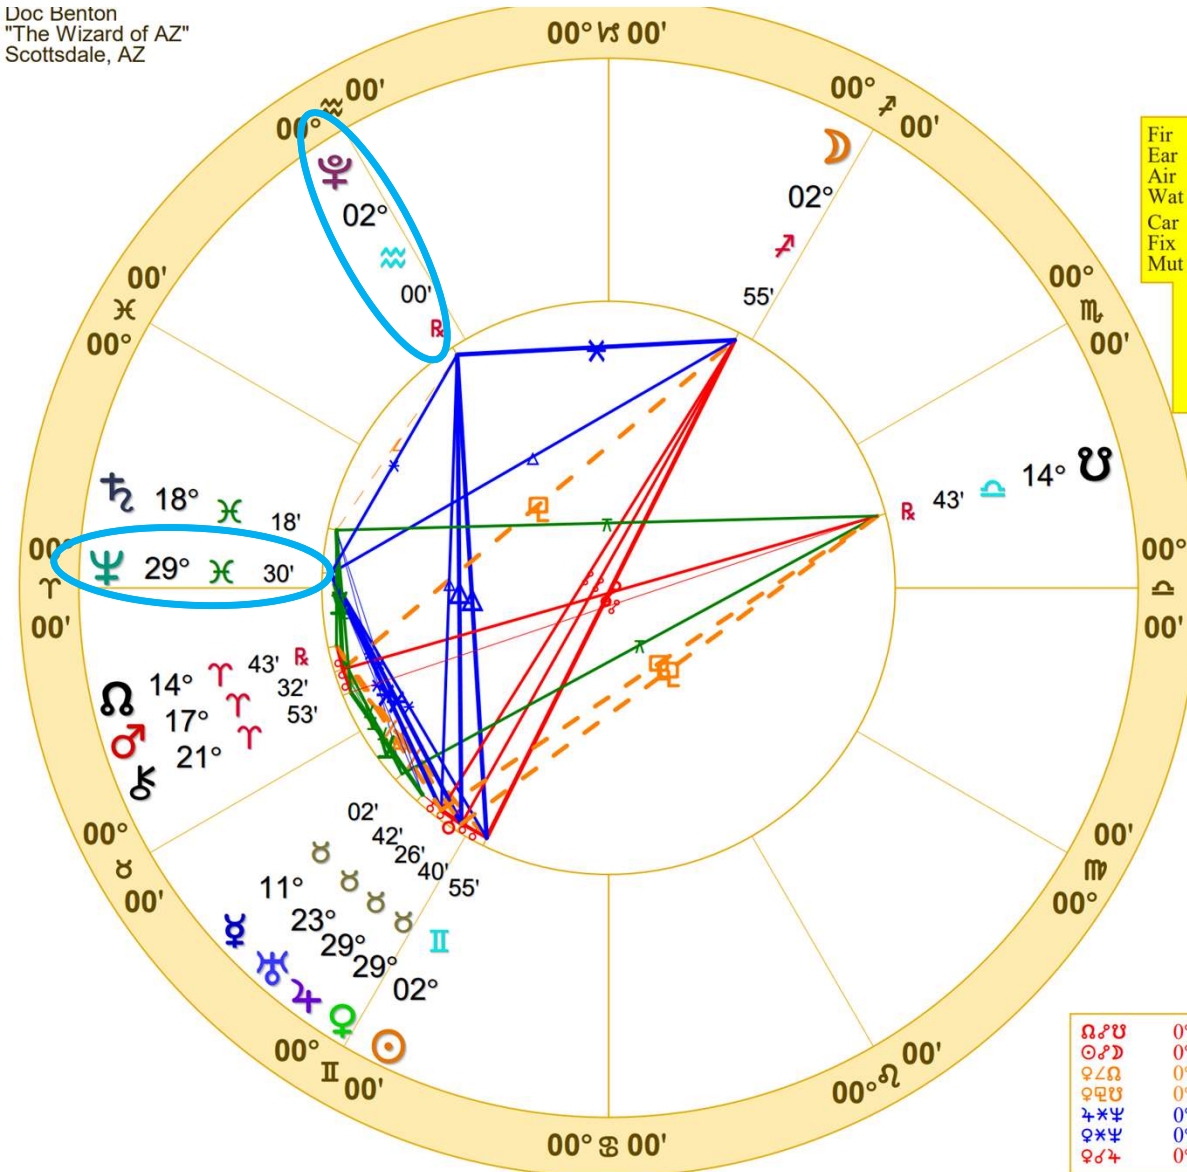

Doc Benton
"The Wizard of AZ"
Scottsdale, AZ

Full Moon (astrological)

Full Moon May 23 2024

May 23, 2024
6:52:54 AM
Standard Time
Scottsdale, Arizona
33N30'33" 111W53'54"
Time Zone: 7 hours West
Geocentric
Tropical 0-Aries

Fir 2 0
Ear 4 0
Air 2 1
Wat 2 0
Car 1 0
Fix 5 0
Mut 4 1
P
L
A
S
C
E
N
D

Sun semisquare Mars

Pluto semisquare Saturn

Jupiter/Venus/Sun
conjunct

Pluto trine
Jupiter/Venus/Sun

Pluto sextile Moon

Jupiter/Venus/Sun sextile
Neptune

Neptune sextile Pluto

	Long.	Dwada-samsa	Speed
☉	2 II 55'12"	5 ☿02	0 58
☽	2 ♃ 55'12"	5 ♃02	12 49
♃	11 ☿ 02	12 ♃28	1 34
♀	29 ☿ 40	25 ♃56	1 14
♂	17 ♃ 32	0 ♃22	0 45
♄	29 ☿ 26	23 ♃15	0 14
♅	18 ♃ 18	9 ♃38	0 04
♆	23 ☿ 42	14 ♃19	0 03
♇	29 ♃ 30	24 ♃06	0 01
♈	2 ♃00R	24 ♃03	0 01R
♉	21 ♃ 53	22 ♃34	0 03
♊	14 ♃ 43R	26 ♃32	0 07R
As	25 II 03	0 ♃32	0 56
♋	6 ♃ 14	14 ☿ 45	1 03
♌	14 ♃ 43R	26 ♃32	0 07R

♌♌	0°00'a	♄♄	0°16'a	♃♃	0°55's
♌♌	0°00's	♄♄	0°16'a	♃♃	1°00'a
♌♌	0°03'a	♄♄	0°23's	♃♃	1°18's
♌♌	0°03'a	♄♄	0°23's	♃♃	1°21's
♄♄	0°04'a	♃♃	0°39'a	♃♃	1°49's
♃♃	0°09's	♃♃	0°46'a		
♃♃	0°13's	♃♃	0°55's