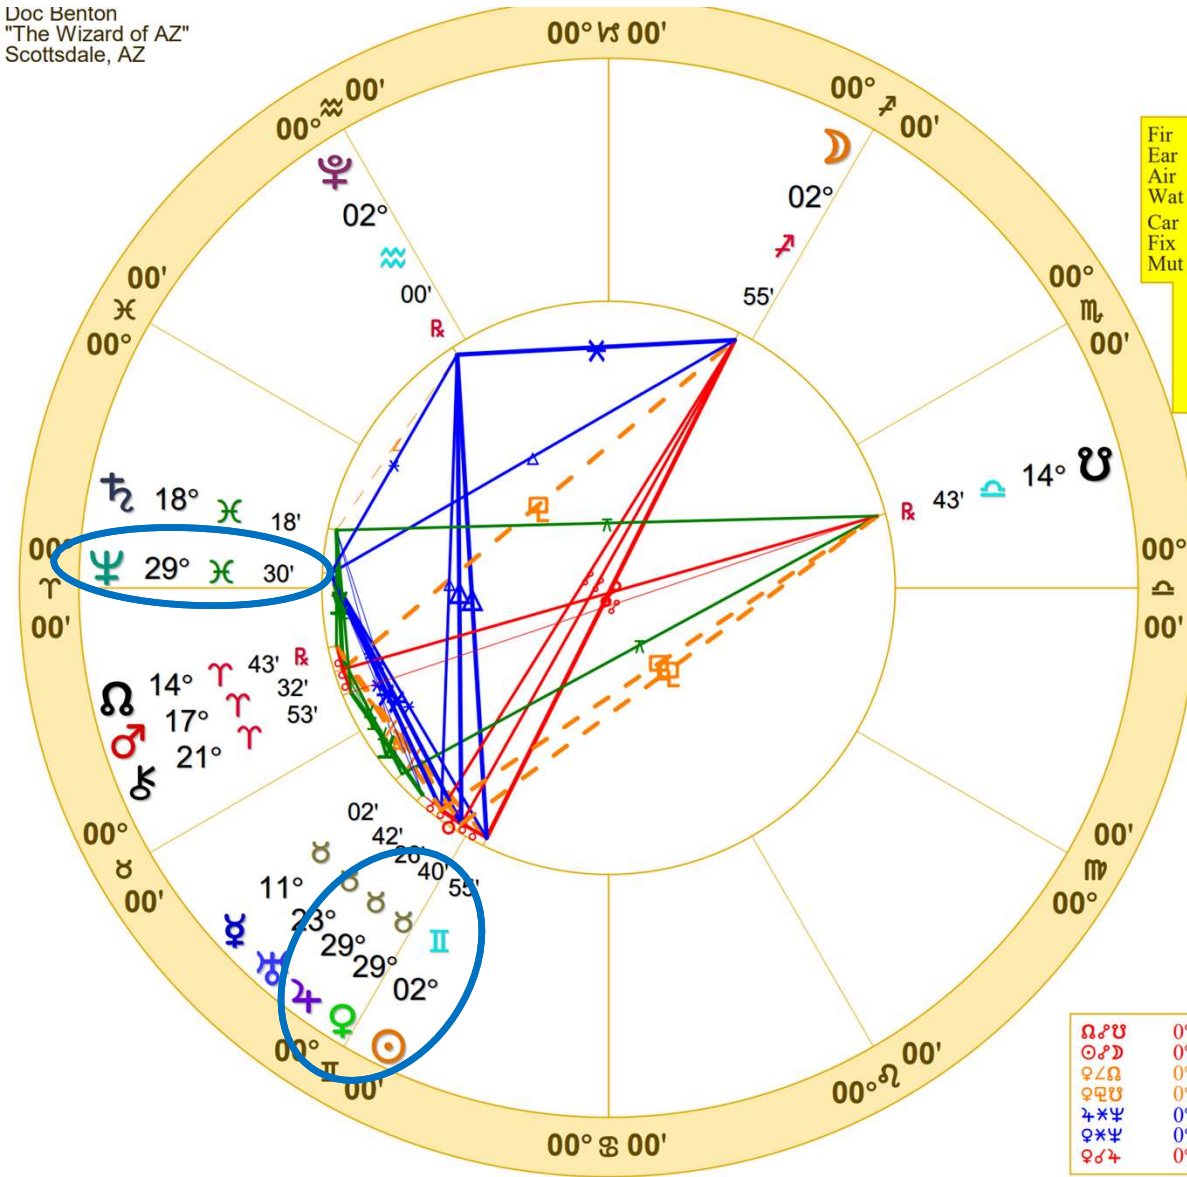

Doc Benton
"The Wizard of AZ"
Scottsdale, AZ

Full Moon (astrological)

Full Moon May 23 2024

May 23, 2024
6:52:54 AM
Standard Time
Scottsdale, Arizona
33N30'33" 111W53'54"
Time Zone: 7 hours West
Geocentric
Tropical 0-Aries

Fir 2 0
Ear 4 0
Air 2 1
Wat 2 0
Car 1 0
Fix 5 0
Mut 4 1
P
L
A
S
C
E
N
D

- Sun semisquare Mars
- Pluto semisquare Saturn
- Jupiter/Venus/Sun conjunct

	Long.	Dwada-samsa	Speed
☉	2 II 55'12"	5 ☿02	0 58
☽	2 ♃ 55'12"	5 ♃02	12 49
♃	11 8 02	12 ♀28	1 34
♀	29 8 40	25 ♀56	1 14
♂	17 7 32	0 ♀22	0 45
♄	29 8 26	23 ♀15	0 14
♅	18 8 18	9 ♀38	0 04
♆	23 8 42	14 ♀19	0 03
♇	29 8 30	24 ♀06	0 01
♈	2 22 00R	24 ♀03	0 01R
♉	21 7 53	22 ♀34	0 03
♊	14 7 43R	26 ♀32	0 07R
As	25 II 03	0 ♀32	0 56
♋	6 8 14	14 8 45	1 03
♌	14 8 43R	26 8 32	0 07R

- Pluto trine Jupiter/Venus/Sun
- Pluto sextile Moon
- Jupiter/Venus/Sun sextile Neptune
- Neptune sextile Pluto

♁♂♃	0°00'a	♄♅♆	0°16'a	♁♂♃	0°55's
♁♂♃	0°00's	♄♅♆	0°16'a	♁♂♃	1°00'a
♀♁♂	0°03'a	♁♂♃	0°23's	♄♅♆	1°18's
♀♁♂	0°03'a	♁♂♃	0°23's	♄♅♆	1°21's
♄♅♆	0°04'a	♁♂♃	0°39'a	♄♅♆	1°49's
♀♁♂	0°09's	♄♅♆	0°46'a		
♀♁♂	0°13's	♁♂♃	0°55's