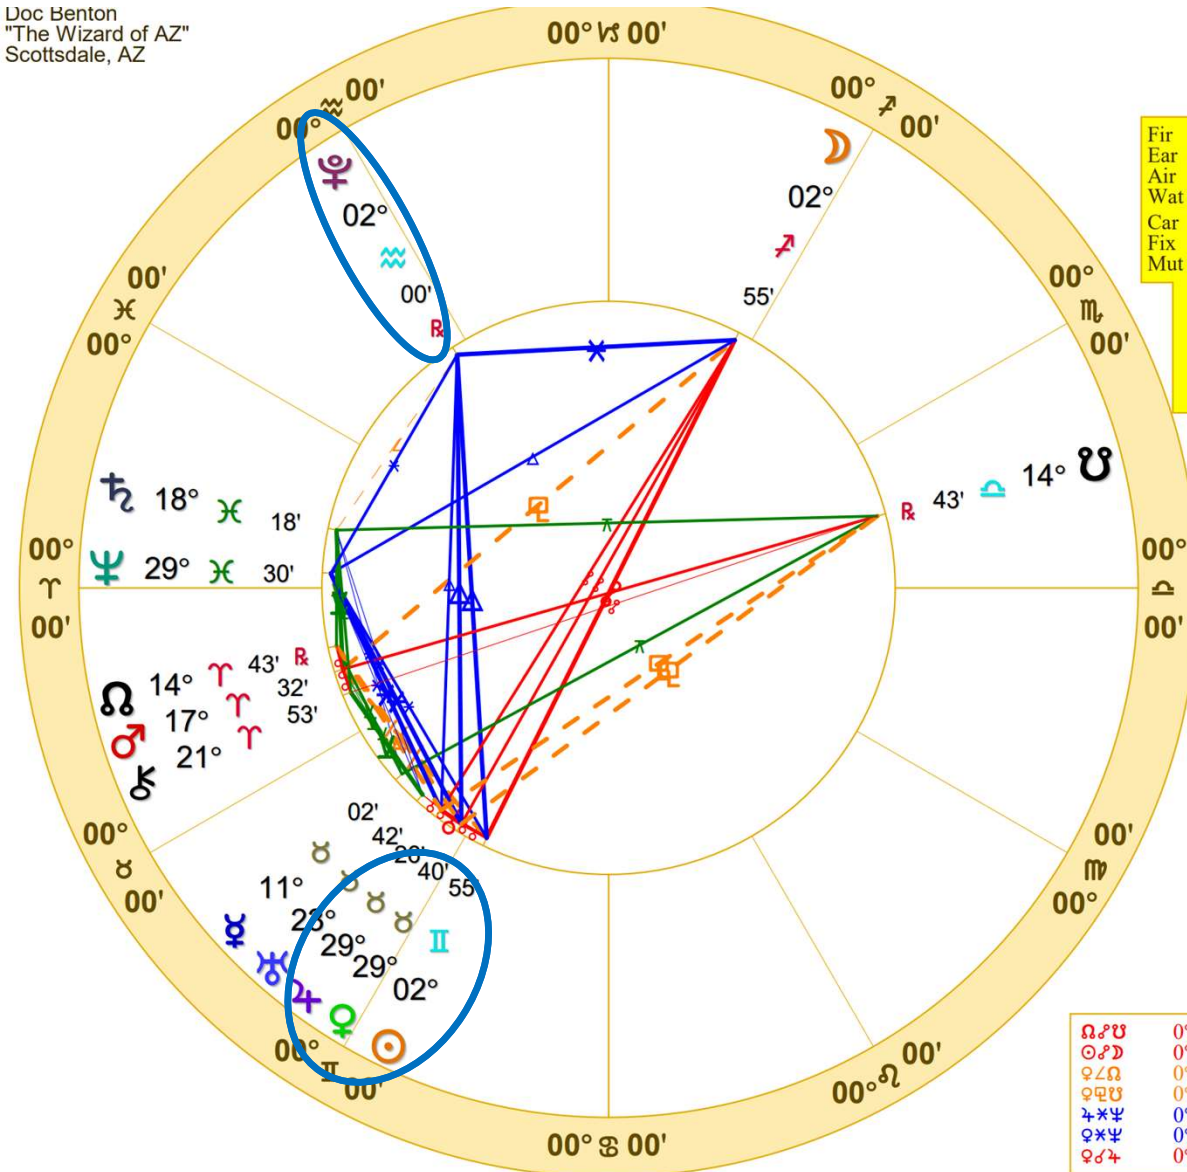

Doc Benton
"The Wizard of AZ"
Scottsdale, AZ

Full Moon (astrological)

Full Moon May 23 2024

May 23, 2024
6:52:54 AM
Standard Time
Scottsdale, Arizona
33N30'33" 111W53'54"
Time Zone: 7 hours West
Geocentric
Tropical 0-Aries

Fir 2 0
Ear 4 0
Air 2 1
Wat 2 0
Car 1 0
Fix 5 0
Mut 4 1
P
L
A
S
C
E
N
D

Sun semisquare Mars

Pluto semisquare Saturn

Jupiter/Venus/Sun
conjunct

Pluto trine
Jupiter/Venus/Sun

Pluto sextile Moon

Jupiter/Venus/Sun sextile
Neptune

Neptune sextile Pluto

	Long.	Dwada-samsa	Speed
☉	2 II 55'12"	5 ☿02	0 58
☽	2 ♃ 55'12"	5 ♃02	12 49
♃	11 8 02	12 ♀28	1 34
♀	29 8 40	25 ♀56	1 14
♂	17 ♀ 32	0 ♀22	0 45
♄	29 8 26	23 ♀15	0 14
♅	18 ♀ 18	9 ♃38	0 04
♆	23 8 42	14 ♃19	0 03
♇	29 ♀ 30	24 ♃06	0 01
♈	2 ♃00R	24 ♃03	0 01R
♉	21 ♀ 53	22 ♃34	0 03
♊	14 ♀ 43R	26 ♀32	0 07R
As	25 II 03	0 ♀32	0 56
Mc	6 ♀ 14	14 8 45	1 03
♄	14 ♃43R	26 ♀32	0 07R

♄♂♂	0°00'a	♄♂♂	0°16'a	♄♂♂	0°55's
♄♂♂	0°00's	♄♂♂	0°16'a	♄♂♂	1°00'a
♀♂♂	0°03'a	♄♂♂	0°23's	♄♂♂	1°18's
♀♂♂	0°03'a	♄♂♂	0°23's	♄♂♂	1°21's
♄♂♂	0°04'a	♄♂♂	0°39'a	♄♂♂	1°49's
♀♂♂	0°09's	♄♂♂	0°46'a		
♀♂♂	0°13's	♄♂♂	0°55's