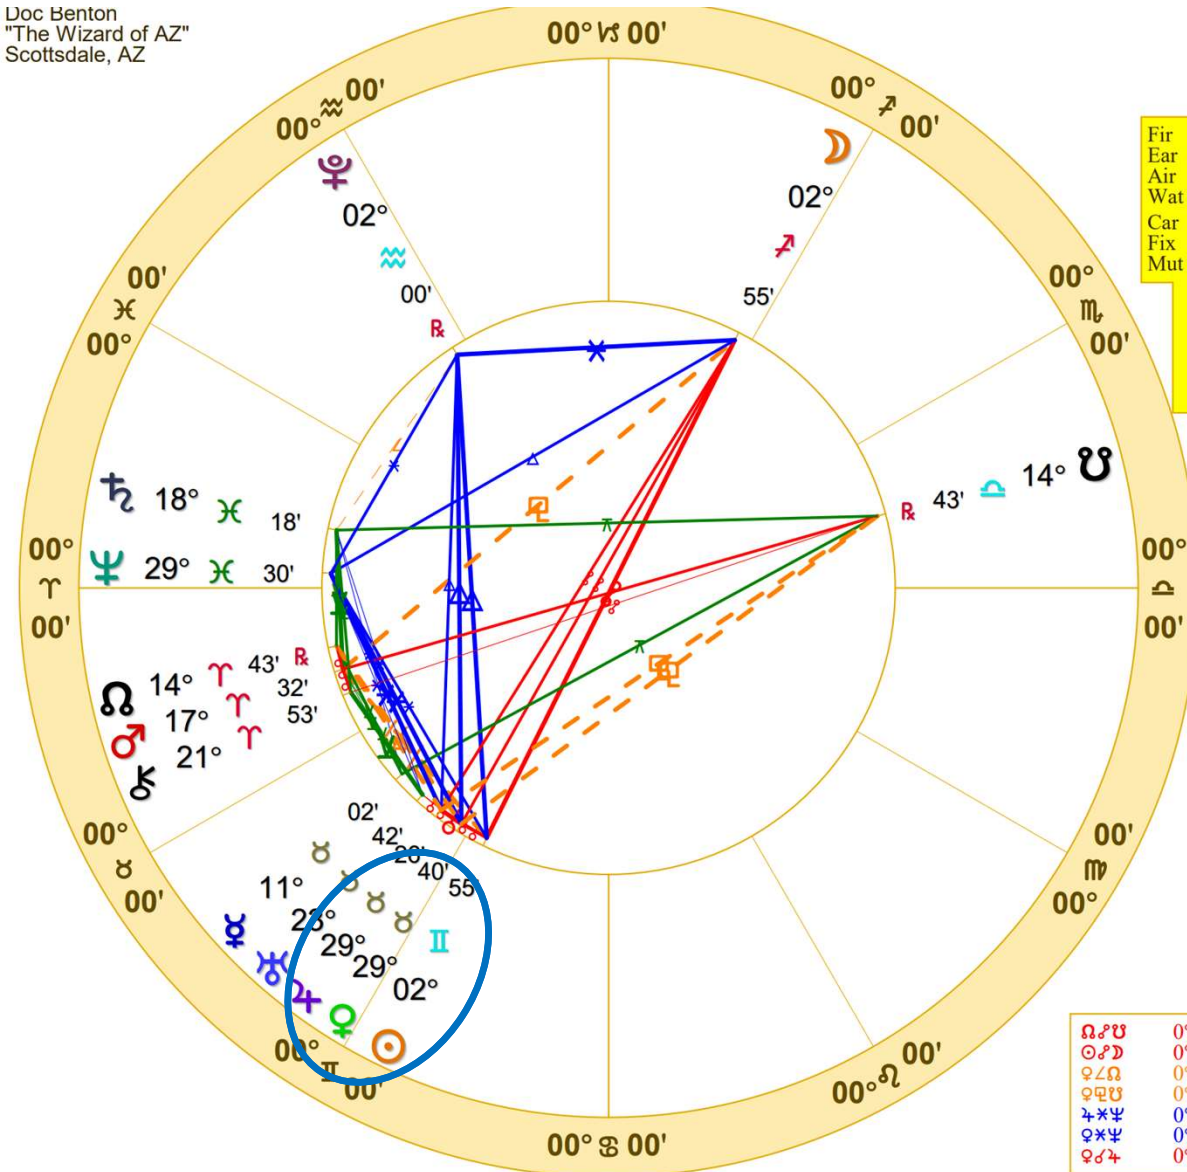

Doc Benton
"The Wizard of AZ"
Scottsdale, AZ

Full Moon (astrological)

Full Moon May 23 2024

May 23, 2024
6:52:54 AM
Standard Time
Scottsdale, Arizona
33N30'33" 111W53'54"
Time Zone: 7 hours West
Geocentric
Tropical 0-Aries

Fir 2 0
Ear 4 0
Air 2 1
Wat 2 0
Car 1 0
Fix 5 0
Mut 4 1
P
L
A
S
C
E
N
D

Sun semisquare Mars

Pluto semisquare Saturn

Jupiter/Venus/Sun
conjunct

Pluto trine
Jupiter/Venus/Sun

Pluto sextile Moon

Jupiter/Venus/Sun sextile
Neptune

Neptune sextile Pluto

	Long.	Dwada-samsa	Speed
☉	2 II 55'12"	5 ☿02	0 58
☽	2 ♃ 55'12"	5 ♃02	12 49
♃	11 8 02	12 ♃28	1 34
♀	29 8 40	25 ♀56	1 14
♂	17 ♀ 32	0 ♃22	0 45
♄	29 8 26	23 ♀15	0 14
♅	18 ♃ 18	9 ♃38	0 04
♆	23 8 42	14 ♃19	0 03
♇	29 ♃ 30	24 ♃06	0 01
♈	2 ♃00R	24 ♃03	0 01R
♉	21 ♀ 53	22 ♃34	0 03
♊	14 ♀ 43R	26 ♃32	0 07R
As	25 II 03	0 ♀32	0 56
Mc	6 ♃ 14	14 8 45	1 03
♄	14 ♃ 43R	26 ♃32	0 07R

♄♂♂	0°00'a	♄♂♂	0°16'a	♄♂♂	0°55's
♂♂♂	0°00's	♄♂♂	0°16'a	♄♂♂	1°00'a
♀♂♂	0°03'a	♂♂♂	0°23's	♄♂♂	1°18's
♀♂♂	0°03'a	♂♂♂	0°23's	♄♂♂	1°21's
♄♂♂	0°04'a	♂♂♂	0°39'a	♄♂♂	1°49's
♀♂♂	0°09's	♄♂♂	0°46'a		
♀♂♂	0°13's	♂♂♂	0°55's