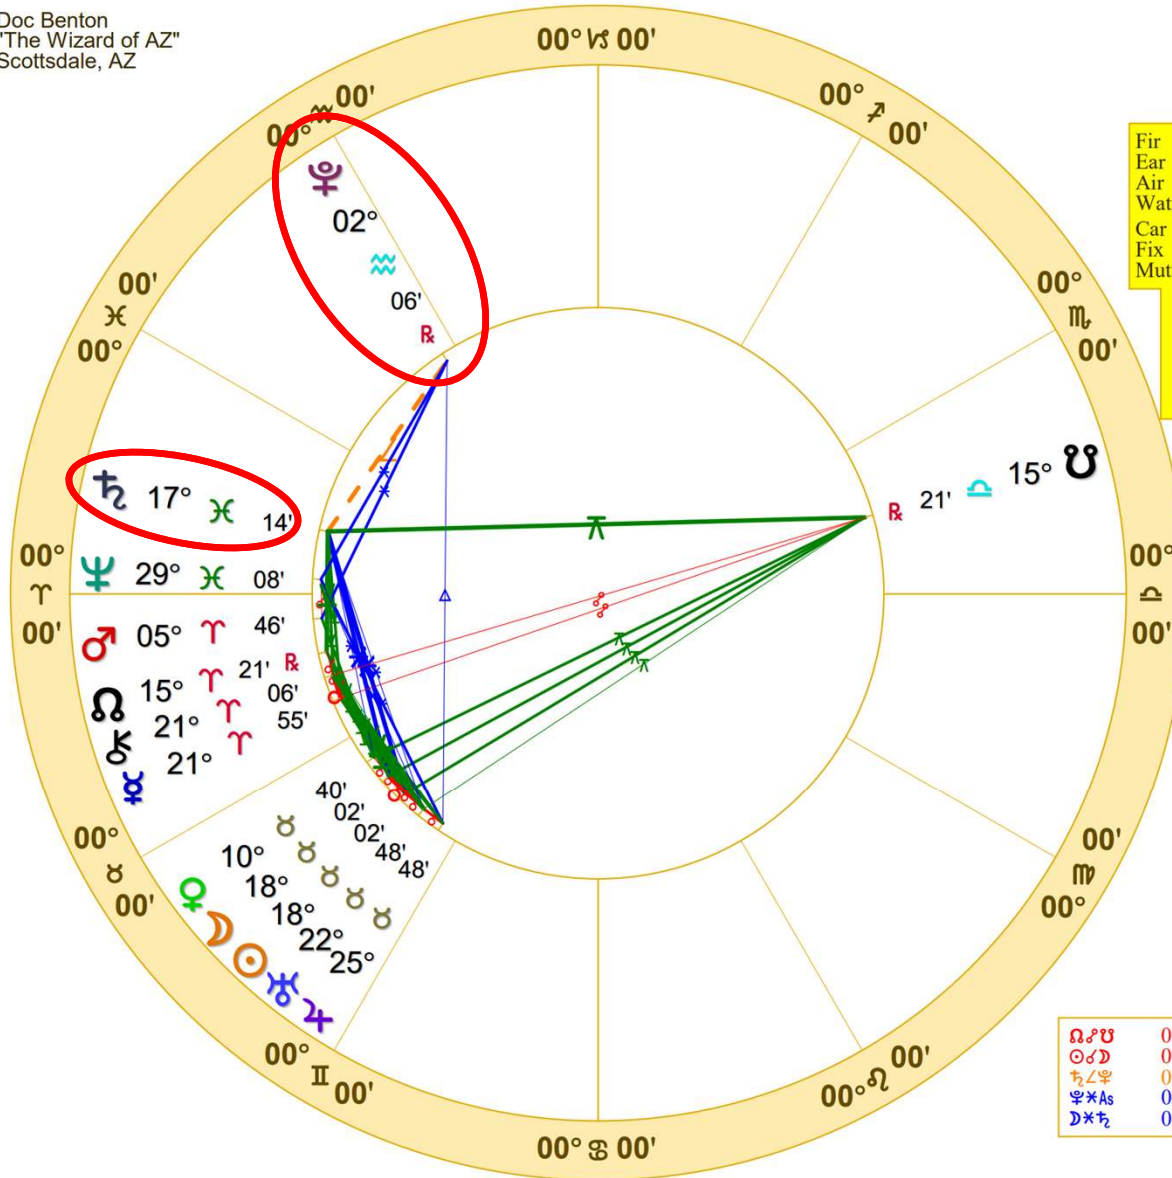

Doc Benton
"The Wizard of AZ"
Scottsdale, AZ

New Moon (astrological)

New Moon May 7 2024

May 7, 2024

8:21:41 PM

Standard Time

Scottsdale, Arizona

33N30'33" 111W53'54"

Time Zone: 7 hours West

Geocentric

Tropical 0-Aries

Fir	2	1
Ear	5	0
Air	1	0
Wat	2	0
Car	2	0
Fix	6	0
Mut	2	1
P	A	S
L	A	C
A	N	E
N	E	N
E	N	D
T		

**Saturn semisquare
Pluto**

Mercury conjunct Chiron

Jupiter conjunct Uranus

Sun/Moon sextile Saturn

Pluto sextile

Neptune/Mars

Neptune sextile Jupiter

Jupiter trine Pluto

	Long.	Dwada-samsa	Speed
☉	18 8 02'04"	6 ♃ 25	0 58
☽	18 8 02'04"	6 ♃ 25	14 29
♃	21 11 55	23 ♃ 01	0 53
♀	10 8 40	8 ♀ 01	1 14
♂	5 11 46	9 ♀ 09	0 46
♄	25 8 48	9 ♃ 34	0 14
♅	17 11 14	26 ♀ 48	0 05
♆	22 8 48	3 ♃ 35	0 03
♁	29 11 08	19 ♃ 37	0 02
♂	2 11 06R	25 ♃ 10	0 00R
♄	21 11 06	13 ♃ 07	0 03
♅	15 11 21R	4 ♃ 13	0 03R
♁	2 11 34	0 ♃ 52	0 49
♁	13 11 42	14 ♃ 19	1 04
♁	15 11 21R	4 ♃ 13	0 03R

♁♂♁	0°00'a	♁*♅	0°48's	♁♁♁	1°42's
♁♄♁	0°00'a	♁♄♁	0°50's	♅♁♁	1°53's
♅♁♁	0°08's	♁♁♁	0°53'a	♅♁♁	1°53's
♁*♁	0°29's	♁♁♁	1°40'a		
♄*♅	0°48's	♁♁♁	1°40'a