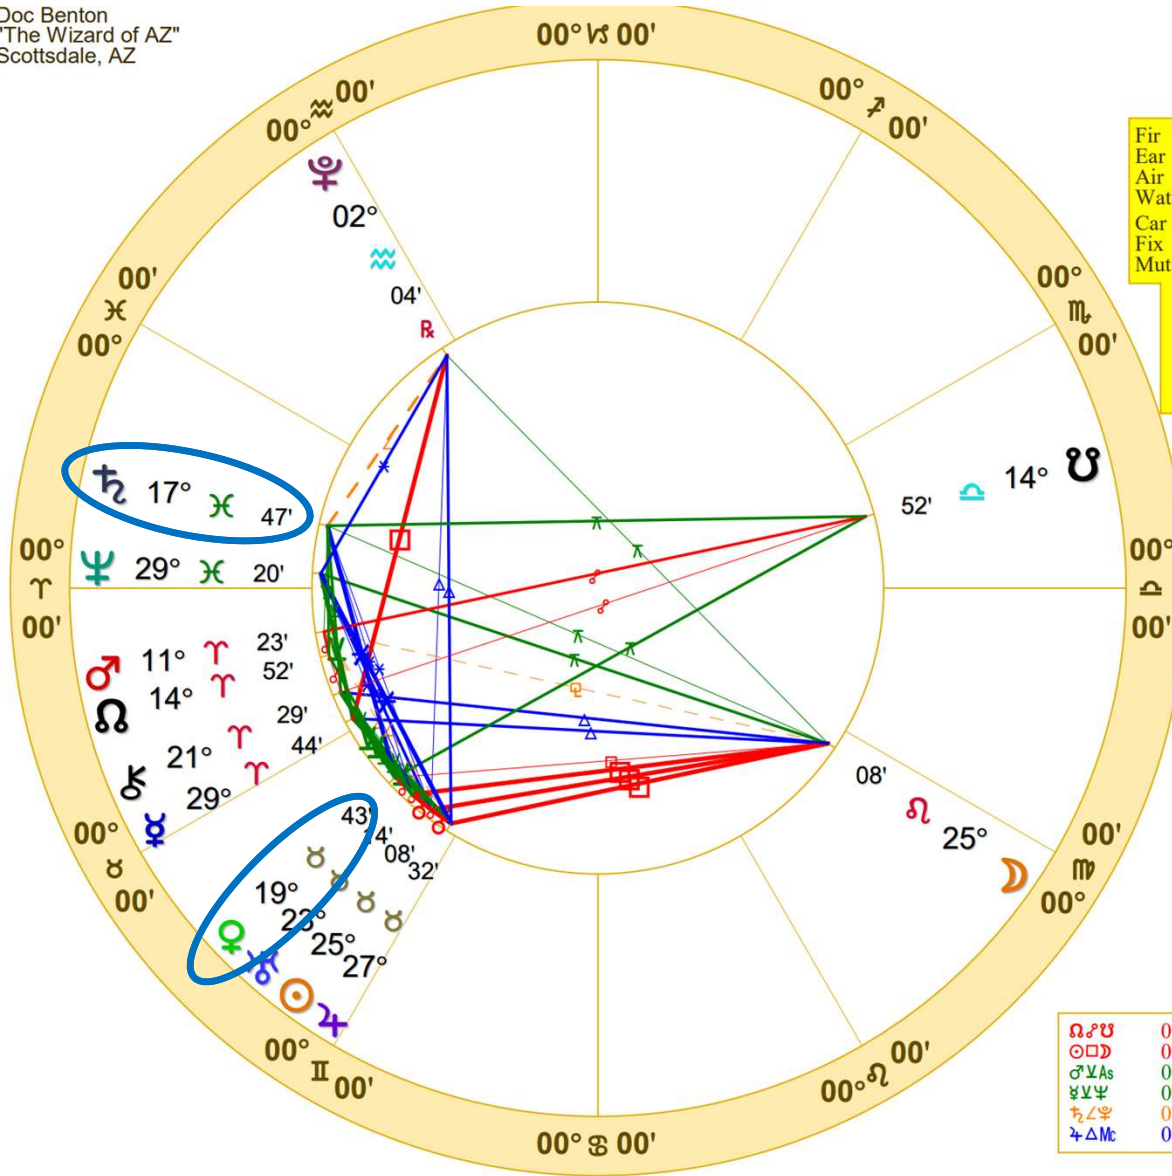

Doc Benton
"The Wizard of AZ"
Scottsdale, AZ

NATAL CHART

1st Quarter Moon

May 15, 2024
4:47:46 AM
Standard Time
Scottsdale, Arizona
33N30'33" 111W53'54"
Time Zone: 7 hours West
Geocentric
Tropical 0-Aries

Fir	3	0
Ear	4	1
Air	1	0
Wat	2	0
Car	2	0
Fix	6	1
Mut	2	0
	P	A
	L	S
	A	C
	A	N
	E	N
	T	D

	Long.	Dwada-samsa	Speed
☉	25 8 08'12"	1 ♋ 38	0 58
♃	25 8 08'13"	1 ♉ 39	12 01
♄	29 7 44	26 ♋ 44	1 14
♅	19 8 43	26 ♌ 35	1 14
♆	11 7 23	16 ♎ 38	0 46
♁	27 8 32	0 ♉ 22	0 14
♂	17 7 47	3 ♈ 22	0 04
♁	23 8 14	8 ♌ 43	0 03
♃	29 7 20	21 ♌ 54	0 01
♁	2 7 04R	24 ♌ 48	0 00R
♄	21 7 29	17 ♌ 46	0 03
♎	14 7 52	28 ♍ 29	0 00
♋	11 8 38	19 ♍ 32	1 17
♌	26 7 43	20 ♍ 31	0 56
♍	14 8 52	28 ♎ 29	0 00

♎ ♁ ♃	0°00'a	♄ ♁ ♁	1°09'a	♁ ♃ ♄	1°46'a
♄ ☉ ♃	0°00's	♂ ♁ ♄	1°15'a	♁ ♃ ♃	1°48'a
♄ ♃ ♁	0°14's	♄ ♁ ♄	1°15'a	♄ ♁ ♃	1°55's
♄ ♃ ♃	0°24's	♂ ♁ ♃	1°34's	♂ ☉ ♃	1°55's
♂ ♁ ♃	0°43's	♄ ♁ ♃	1°34's	♁ ♃ ♂	1°56's
♁ ♁ ♃	0°49'a	♁ ♃ ♄	1°45's		

Sun/Jupiter/Uranus
conjunct

Pluto square
Mercury

Pluto semisquare
Saturn

Mars semisquare
Sun/Jupiter

Saturn sextile
Venus