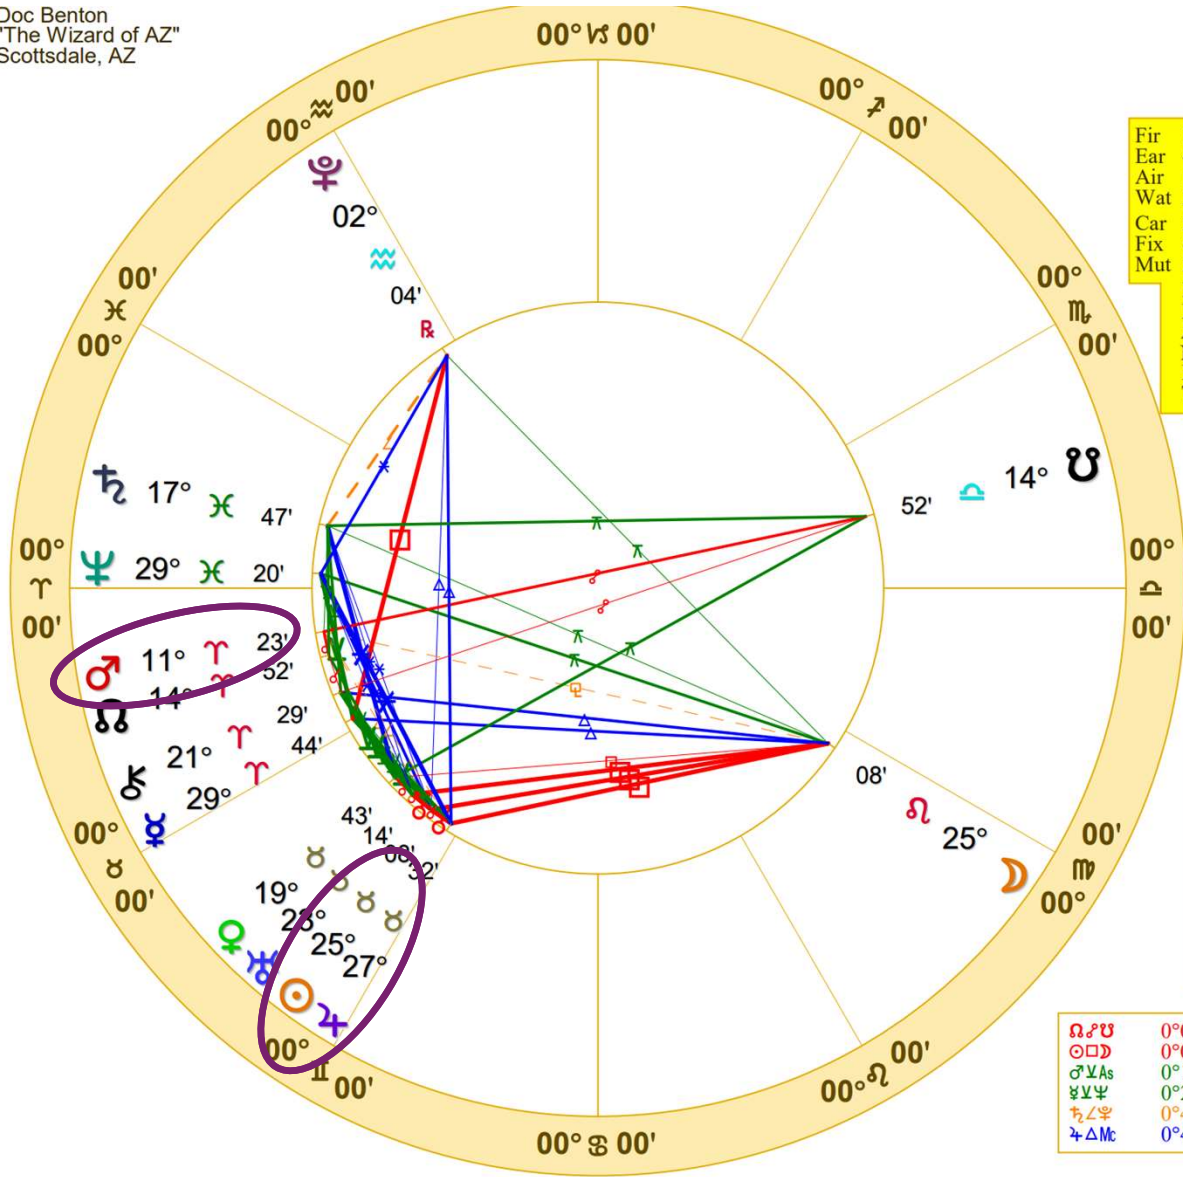

Doc Benton
"The Wizard of AZ"
Scottsdale, AZ

NATAL CHART

1st Quarter Moon

May 15, 2024
4:47:46 AM
Standard Time
Scottsdale, Arizona
33N30'33" 111W53'54"
Time Zone: 7 hours West
Geocentric
Tropical 0-Aries

Fir	3	0
Ear	4	1
Air	1	0
Wat	2	0
Car	2	0
Fix	6	1
Mut	2	0
	P	A
	L	S
	A	C
	A	N
	E	N
	T	D

	Long.	Dwada-samsa	Speed
☉	25 8 08"12"	1 ☿ 38	0 58
☽	25 08'08"13"	1 ♀ 39	12 01
♃	29 7'44	26 ☿ 44	1 14
♄	19 8'43	26 ♀ 35	1 14
♅	11 7'23	16 ♁ 38	0 46
♆	27 8'32	0 ♃ 22	0 14
♁	17 7'47	3 ♁ 22	0 04
♂	23 8'14	8 ♃ 43	0 03
♆	29 7'20	21 ♃ 54	0 01
♁	2 7'04R	24 ♃ 48	0 00R
♄	21 7'29	17 ♀ 46	0 03
♁	14 7'52	28 ♃ 29	0 00
♁	11 8'38	19 ♃ 32	1 17
♁	26 7'43	20 ♃ 31	0 56
♁	14 7'52	28 ☿ 29	0 00

♁♂♁	0°00'a	♂♄♁	1°09'a	♁♃♄	1°46'a
♂♁♁	0°00's	♁♁♂	1°15'a	♁♃♁	1°48'a
♂♃♁	0°14's	♂♁♂	1°15'a	♂♁♂	1°55's
♃♃♁	0°24's	♁♁♁	1°34's	♁♁♂	1°55's
♁♁♁	0°43's	♂♁♁	1°34's	♁♃♁	1°56's
♁♁♁	0°49'a	♁♃♄	1°45's		

Sun/Jupiter/Uranus
conjunct

Pluto square
Mercury

Pluto semisquare
Saturn

Mars semisquare
Sun/Jupiter

Saturn sextile Venus