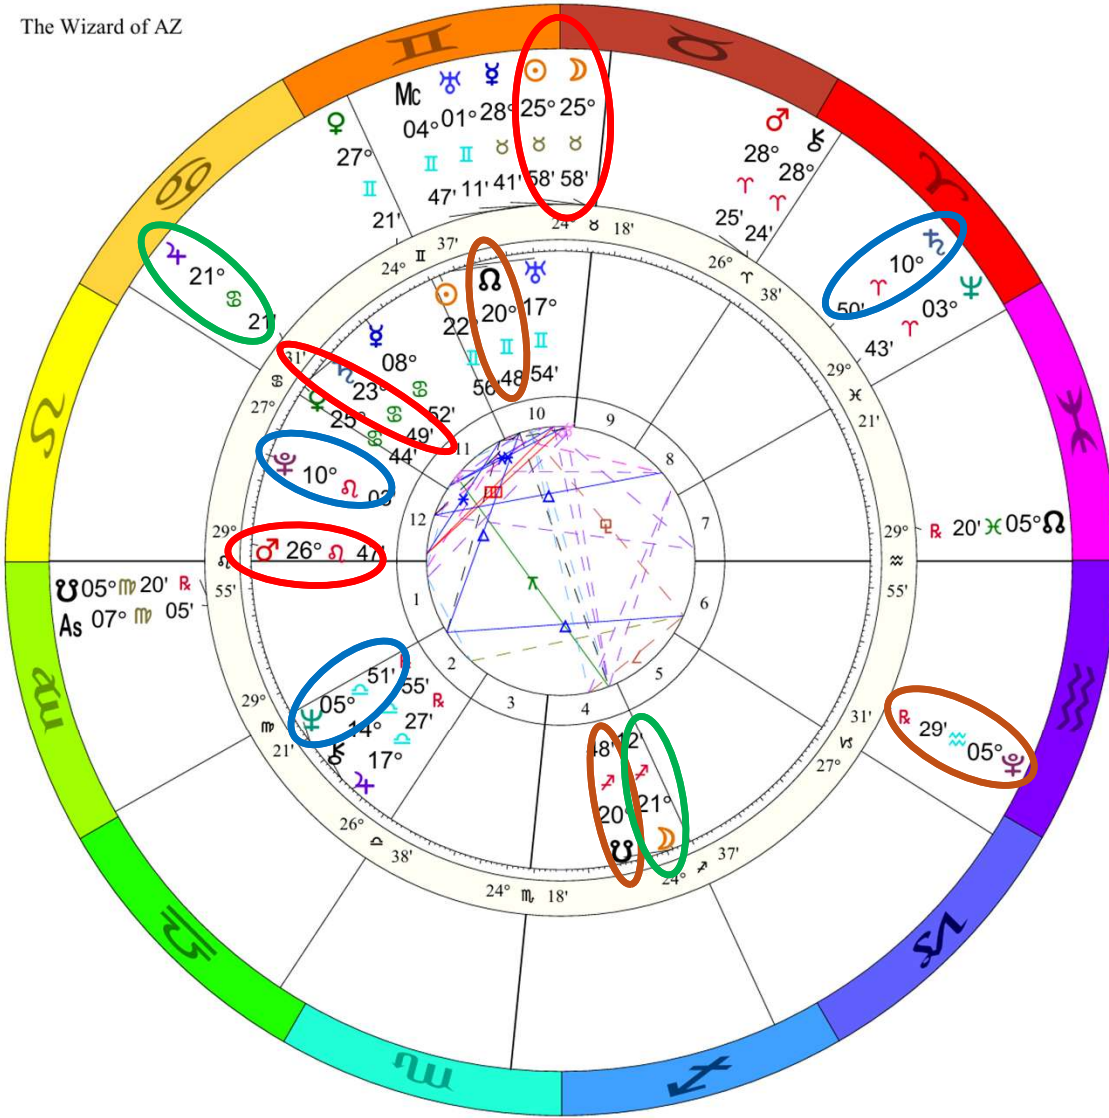

Doc Benton
The Wizard of AZ

Inner Ring:
Donald Trump
June 14, 1946
10:54 AM
Queens, New York
40 N 43 73 W 52
Daylight Saving Time
Time Zone: 5 hours West
Tropical Campanus
NATAL CHART

Outer Ring:
New Moon May 16 2026
May 16, 2026
1:00:45 PM
Scottsdale, Arizona
33N30'33" 111W53'54"
Standard Time
Time Zone: 7 hours West
Tropical 0-Aries
New Moon
(astrological)

Trump New Moon May 16, 2026

t. Sun/Moon square n.
Mars

t. Pluto
semisquare/sesquiqua
drate Lunar Nodal Axis

t. Pluto trine n.
Neptune

t. Saturn trine n. Pluto

t. Jupiter quincunx n.
Moon

♀ Δ ♃	0°48's	♃ QNov ♃	0°01's
♀ Qntl ♃	0°39's	♃ TDec ♃	0°02'a
♂ ♀	0°35's	♃ 5/11 Mc	0°03'a
♀ Sept Mc	0°29's	♃ ♃	0°09'a
♃ T Sep ♃	0°28's	♃ Novl ♃	0°10'a
♀ T Sep ♃	0°26's	♀ ✕ ♀	0°13'a
♀ Novl ♃	0°24's	♃ B Sep ♃	0°18'a
♃ QNov ♃	0°23's	♀ 3/11 ♀	0°18'a
♀ Δ ♃	0°21's	Mc 1/11 ♀	0°20'a
♃ B Sep ♃	0°21's	♃ Novl As	0°22'a
♃ ♃	0°19's	♃ Qntl ♃	0°24'a
♃ Δ ♃	0°19's	♃ T Sep ♃	0°28'a
♀ Δ ♃	0°13's	♃ □ ♃	0°49'a
♀ 2/11 Mc	0°12's	♃ □ ♃	0°49'a
♃ B Sep ♃	0°07's	♀ Δ Mc	1°03'a
♃ Qntl ♃	0°05's	Mc ♃	1°40'a
Mc B Sep As	0°05's	Mc ♃	1°40'a
♃ B Sep ♃	0°03's	♃ ♃	2°28'a