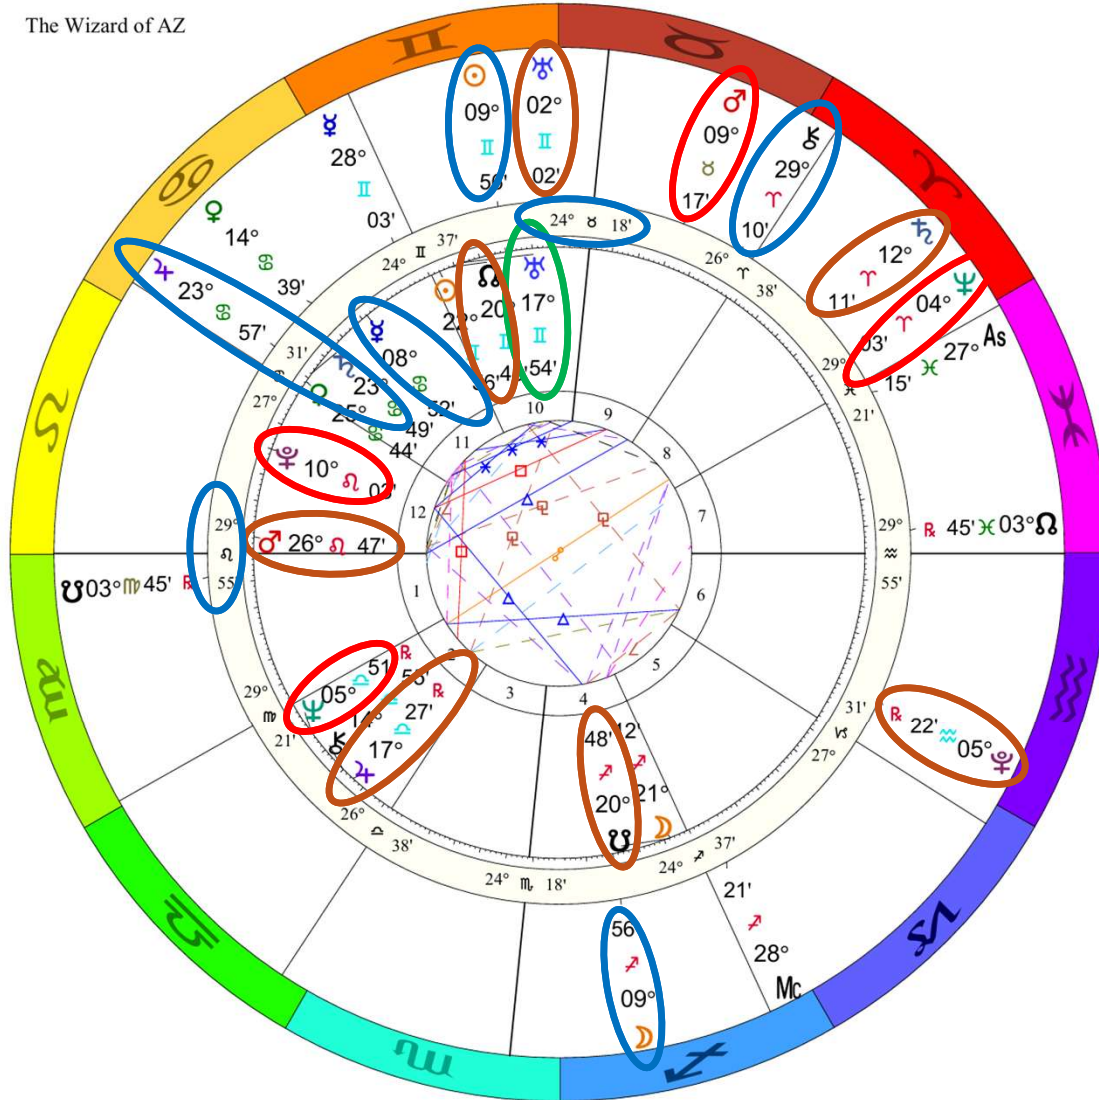

Doc Benton
The Wizard of AZ

Inner Ring:
Donald Trump
June 14, 1946
10:54 AM
Queens, New York
40 N 43 73 W 52
Daylight Saving Time
Time Zone: 5 hours West
Tropical Campanus
NATAL CHART

Outer Ring:
Full Moon May 31 2026
May 31, 2026
1:44:54 AM
Scottsdale, Arizona
33N30'33" 111W53'54"
Standard Time
Time Zone: 7 hours West
Tropical 0-Aries
Full Moon
(astrological)

♃♂♂	1°47's	♃ Decl ♃	0°03's
♂♂♂	0°46's	♂ B Sep ♃	0°01's
♂♂♂	0°28's	♂ B Nov ♃	0°00'a
♂♂♂	0°26's	♂ Decl ♃	0°01'a
♂♂♂	0°26's	♂♂♂	0°07'a
♂ B Sep ♃	0°23's	♂♂♂	0°07'a
♂ Sept ♃	0°22's	♂ Q Nov As	0°13'a
♂♂♂	0°21's	♂ Sept ♃	0°13'a
♂ B Sep ♃	0°18's	♂ 2/11 ♂	0°15'a
♂♂♂	0°17's	♂♂♂	0°16'a
♂ T Sep ♃	0°15's	♂♂♂	0°25'a
♂♂♂	0°08's	♂♂♂	0°25'a
♂ Qntl ♃	0°06's	♂♂♂	0°26'a
♂ 1/11 ♃	0°06's	♂ Qntl ♂	0°33'a
♂ T Dec ♃	0°05's	♂♂♂	0°45'a
♂ Novl ♃	0°04's	♂♂♂	1°48'a

Trump Full Moon May 21, 2026

- t. Mars square n. Pluto
- t. Neptune opposite n. Neptune
- t. Saturn sesquiquadrate n. Mars
- t. Uranus sesquiquadrate n. Jupiter
- t. Pluto semisquare/sesquiquadrate n. Lunar Nodal Axis
- t. Pluto trine n. Neptune
- t. Chiron trine n. Ascendant
- t. Jupiter sextile n. Midheaven
- t. Sun/Moon sextile/trine n. Pluto
- t. Mars sextile n. Mercury
- t. Jupiter conjunct n. Saturn