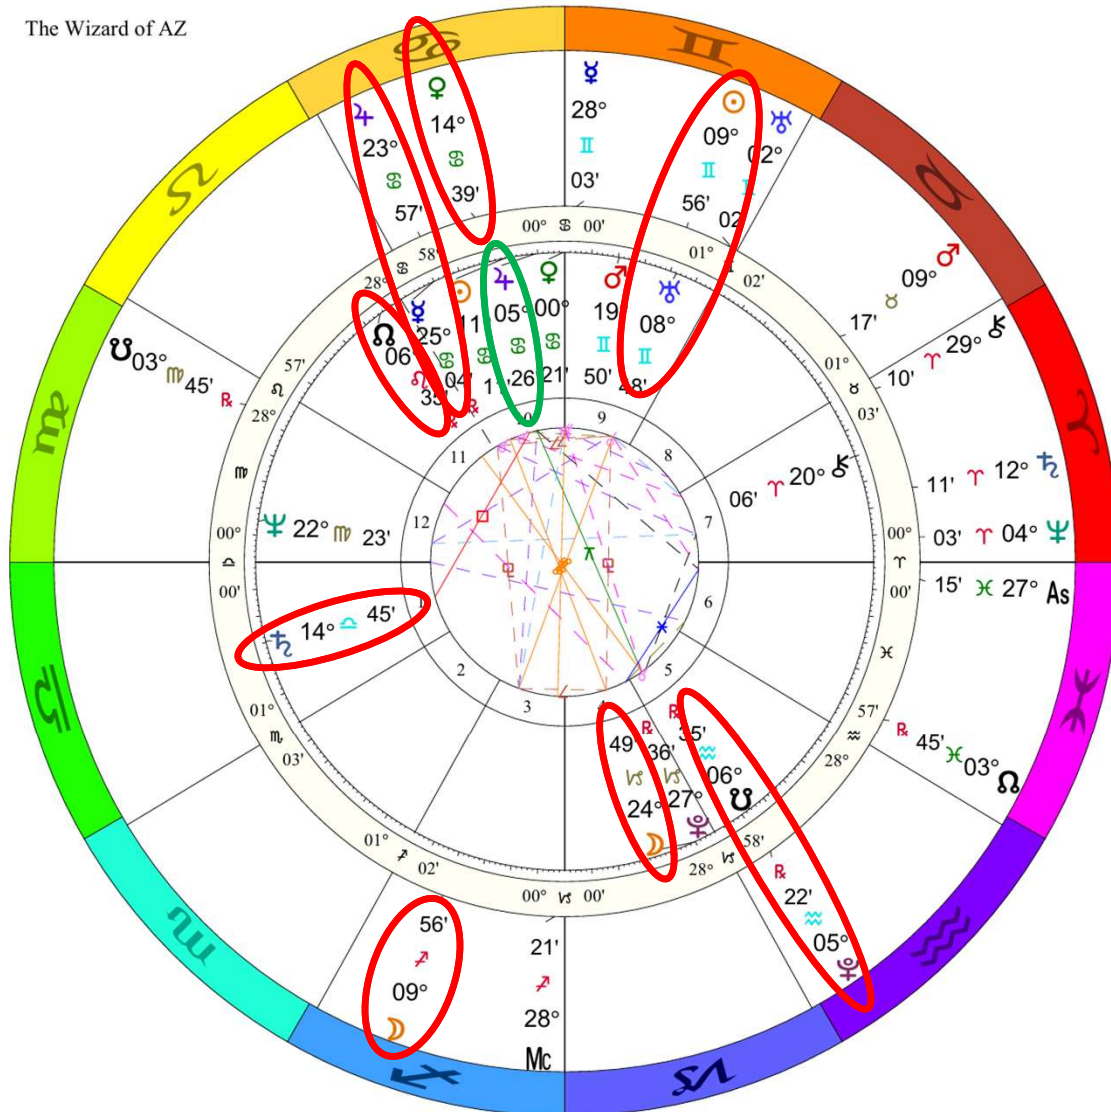

Doc Benton
The Wizard of AZ

Inner Ring:
USA Libra revised
July 2, 1776
11:15:37 AM
Philadelphia, PA
39N57'08" 75W09'51"
Standard Time
Time Zone: 5 hours West
Tropical Campanus
NATAL CHART

Outer Ring:
Full Moon May 31 2026
May 31, 2026
1:44:54 AM
Scottsdale, Arizona
33N30'33" 111W53'54"
Standard Time
Time Zone: 7 hours West
Tropical 0-Aries
Full Moon
(astrological)

☉♏	3°28's	♃♏	0°06'a
☽♏	1°57's	♃♏	0°07'a
♃♏	1°07's	♃♏	0°07'a
♃♏	1°07's	♃♏	0°08'a
♃♏	0°52's	♃♏	0°08'a
♃♏	0°37's	♃♏	0°09'a
♃♏	0°32's	♃♏	0°09'a
♃♏	0°26's	♃♏	0°10'a
♃♏	0°24's	♃♏	0°11'a
♃♏	0°13's	♃♏	0°21'a
♃♏	0°09's	♃♏	0°22'a
♃♏	0°08's	♃♏	0°22'a
♃♏	0°04's	♃♏	1°07'a
♃♏	0°03's	♃♏	1°13'a
♃♏	0°01's	♃♏	1°13'a
♃♏	0°00'a	♃♏	1°39'a
♃♏	0°01'a	♃♏	2°18'a

USA Full Moon May 31, 2026

t. Sun/Moon
conjunct/opposite n.
Uranus

t. Pluto conjunct n. Lunar
Nodal Axis

t. Jupiter conjunct/opposite
n. Mercury/Moon

t. Venus square n. Saturn

t. Pluto quincunx n. Jupiter