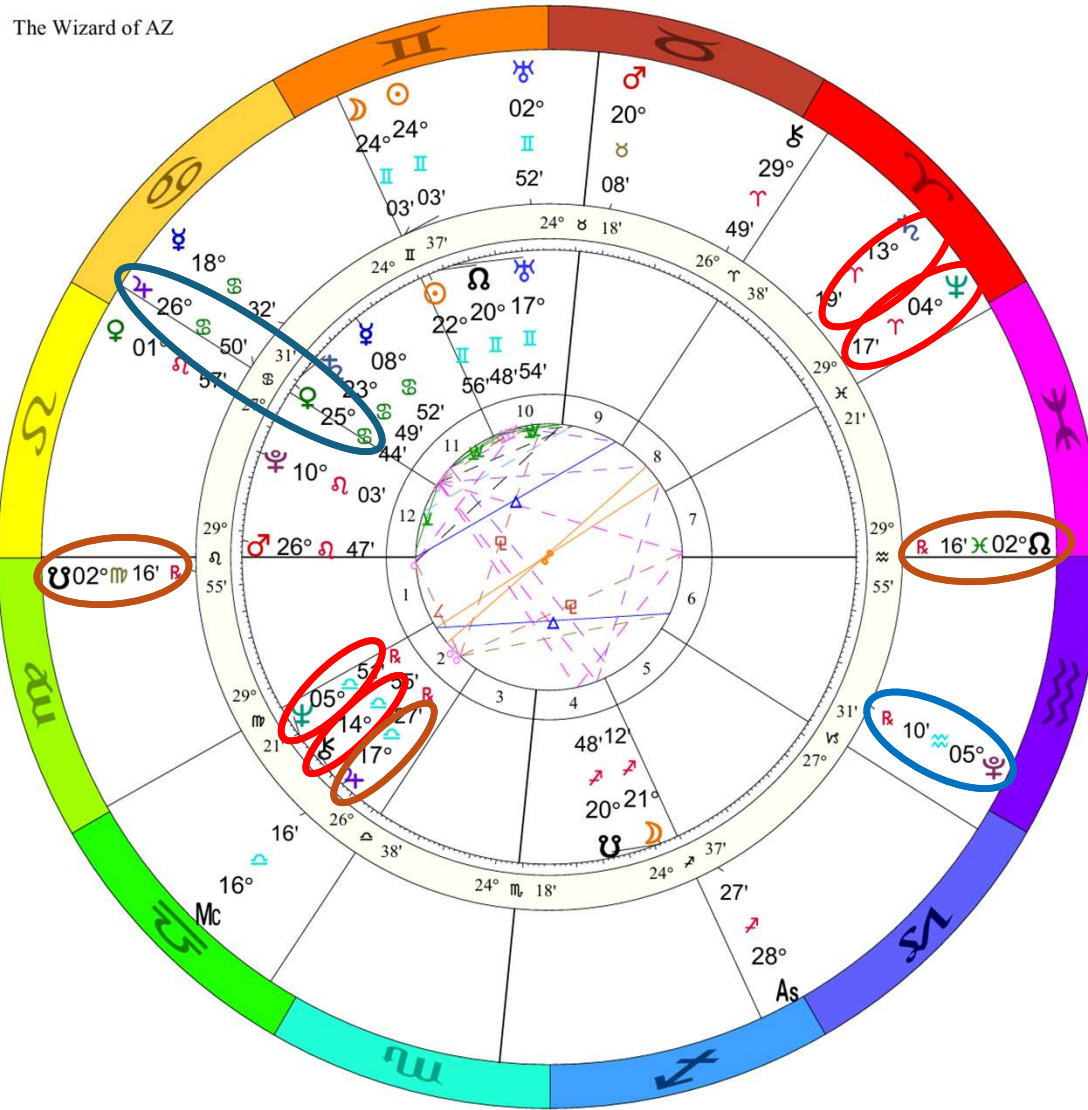

# Trump New Moon June 14, 2026

Outer Ring:  
**New Moon Jun 14 2026**  
June 14, 2026  
7:53:53 PM  
Scottsdale, Arizona  
33N30'33" 111W53'54"  
Standard Time  
Time Zone: 7 hours West  
Tropical 0-Aries  
New Moon  
(astrological)

t. Neptune opposite n.  
**Neptune**

t. Saturn opposite n. **Chiron**

t. Lunar Nodal Axis  
semisquare/sesquiquadrate  
**Jupiter**

t. Uranus sesquiquadrate n.  
**Jupiter**

t. Jupiter conjunct n. **Venus**

t. Pluto trine n. **Neptune**

♃♂♂	3°15's	♃♂♂	0°11's
♃♂♂	3°15's	♃♂♂	0°11's
♃♂♂	3°01's	♃♂♂	0°09's
♃♂♂	1°21's	♃♂♂	0°06's
♃♂♂	1°07's	♃♂♂	0°05's
♃♂♂	1°07's	♃♂♂	0°04's
♃♂♂	0°40's	♃♂♂	0°02's
♃♂♂	0°32's	♃♂♂	0°02's
♃♂♂	0°32's	♃♂♂	0°00'a
♃♂♂	0°26's	♃♂♂	0°04'a
♃♂♂	0°25's	♃♂♂	0°13'a
♃♂♂	0°22's	♃♂♂	0°26'a
♃♂♂	0°21's	♃♂♂	0°29'a
♃♂♂	0°17's	♃♂♂	0°32'a
♃♂♂	0°15's	♃♂♂	1°06'a
♃♂♂	0°15's	♃♂♂	1°11'a
♃♂♂	0°14's	♃♂♂	1°34'a
♃♂♂	0°14's	♃♂♂	1°36'a
♃♂♂	0°13's	♃♂♂	2°21'a