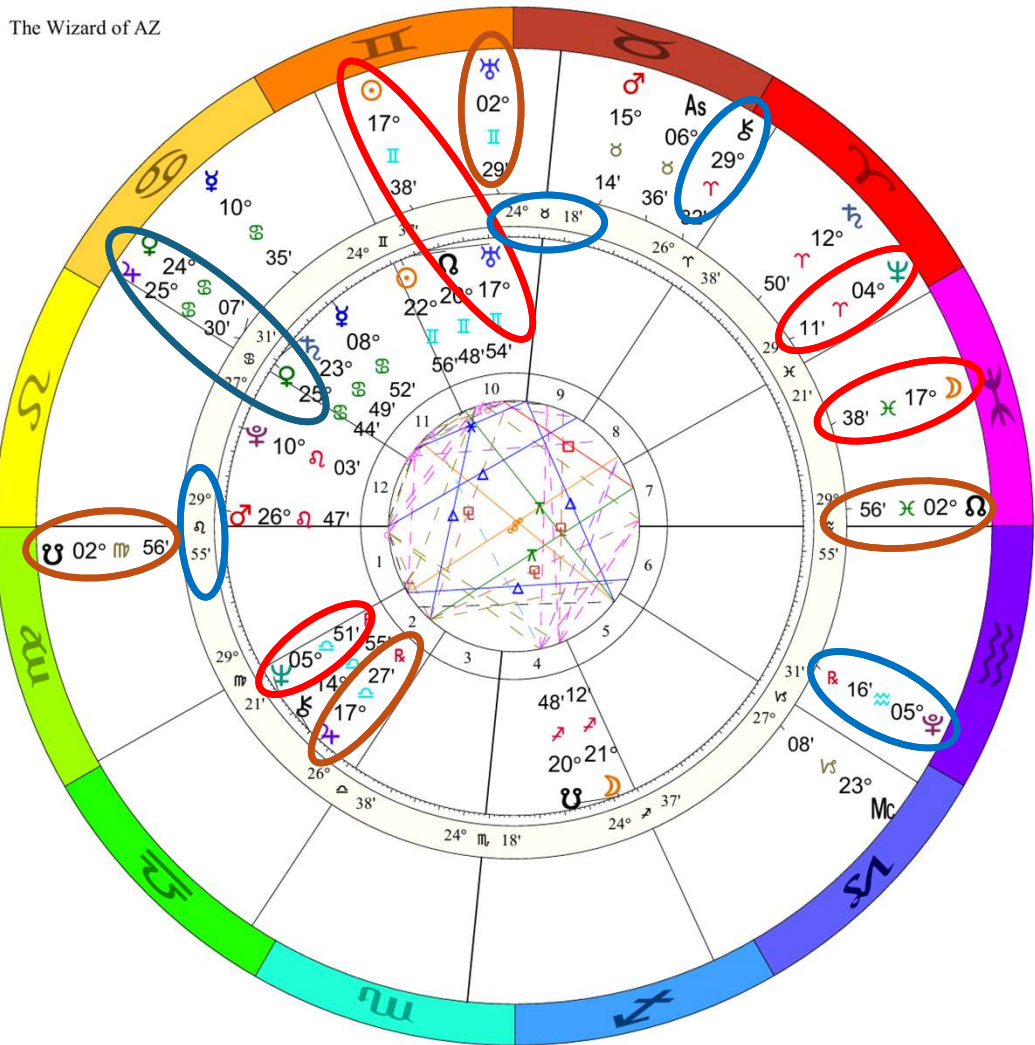

Doc Benton
The Wizard of AZ

Inner Ring:
Donald Trump
June 14, 1946
10:54 AM
Queens, New York
40 N 43 73 W 52
Daylight Saving Time
Time Zone: 5 hours West
Tropical Campanus
NATAL CHART

Outer Ring:
3rd Quarter Moon
June 8, 2026
3:00:14 AM
Scottsdale, Arizona
33N30'33" 111W53'54"
Standard Time
Time Zone: 7 hours West
Tropical 0-Aries
NATAL CHART

♃♃	1°41's	♄ Qntl ♃	0°07's
♃♃	1°37's	♄ TDec ♄	0°07's
♃♃	1°10's	♃ Qntl ♄	0°07's
♃♃	0°34's	♃ TDec ♃	0°07's
♃♃	0°32's	♃ 1/11 ♃	0°04's
♃♃	0°29's	♃ 1/11 ♃	0°04's
♃♃	0°29's	♃ BQnt ♃	0°03's
♃♃	0°26's	♃♃	0°02's
♃♃	0°24's	♃ 3/11 ♃	0°02's
♃♃	0°23's	♃ BQnt ♃	0°02'a
♃♃	0°22's	♃ Sept ♃	0°06'a
♃♃	0°18's	♃ BQnt ♃	0°08'a
♃♃	0°17's	♃ Decl ♃	0°11'a
♃♃	0°17's	♃ 1/11 ♃	0°11'a
♃♃	0°17's	♃ As Decl ♃	0°12'a
♃♃	0°17's	♃ TDec ♃	0°12'a
♃♃	0°14's	♃ QNov ♃	0°13'a
♃♃	0°14's	♃♃	0°15'a
♃♃	0°12's	♃♃	0°15'a
♃♃	0°11's	♃♃	0°41'a
♃♃	0°11's	♃♃	1°39'a
♃♃	0°11's	♃♃	1°44'a
♃♃	0°11's	♃♃	3°00'a
♃♃	0°09's	♃♃	3°10'a
♃♃	0°09's		

Trump 3rd Quarter Moon, June 8, 2026

t. Neptune opposite n. Neptune

t. Sun/Moon conjunct/square n. Uranus

t. Lunar Nodal Axis semisquare/sesquiquadrate Jupiter

t. Uranus sesquiquadrate n. Jupiter

t. Jupiter/Venus conjunct/sextile n. Venus/Midheaven

t. Chiron trine n. Ascendant

t. Sun trine n. Jupiter

t. Pluto trine n. Neptune