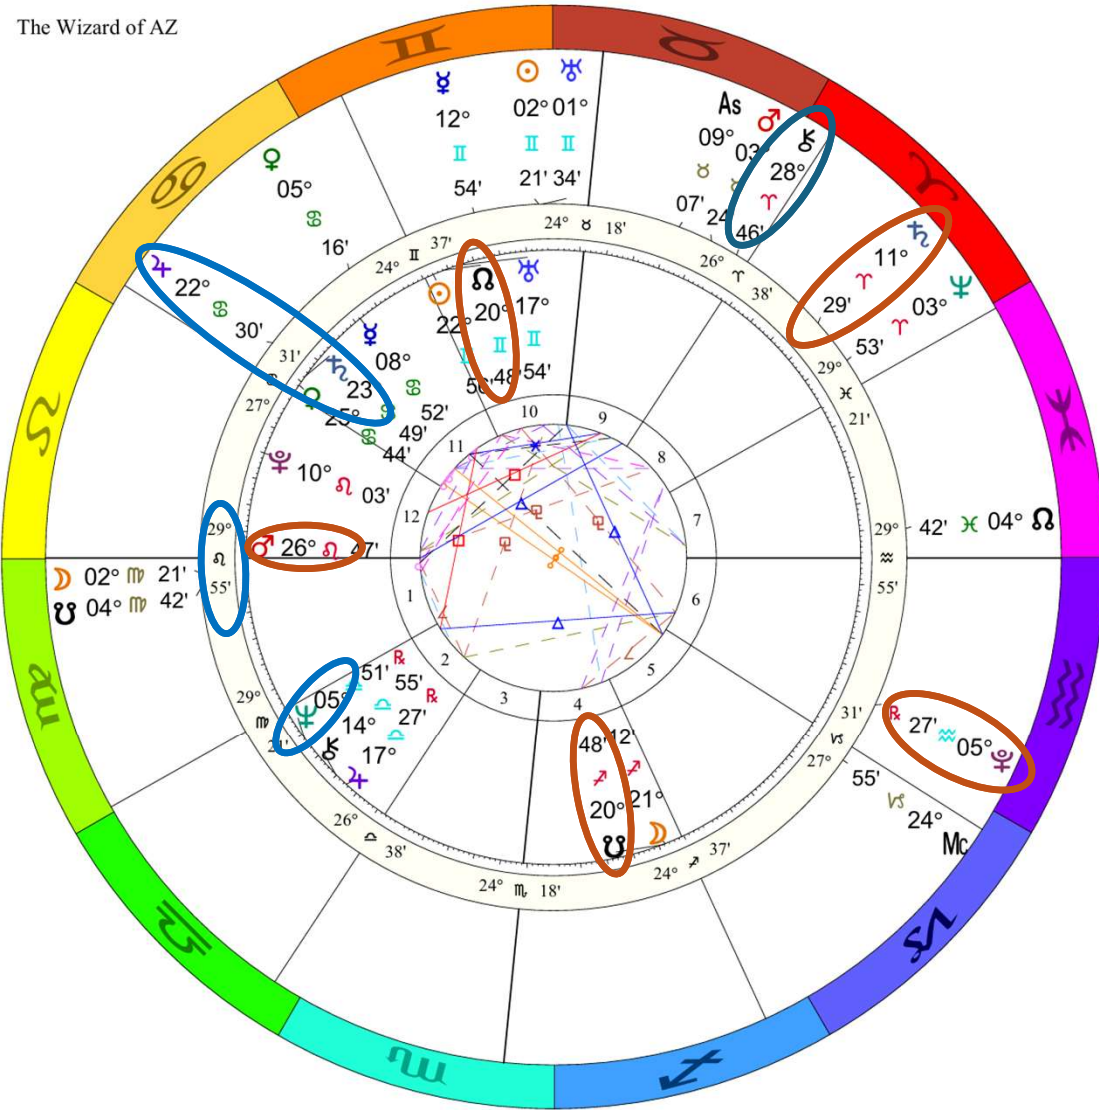

Doc Benton
The Wizard of AZ

Inner Ring:
Donald Trump
June 14, 1946
10:54 AM
Queens, New York
40 N 43 73 W 52
Daylight Saving Time
Time Zone: 5 hours West
Tropical Campanus
NATAL CHART

Outer Ring:
1st Quarter Moon
May 23, 2026
4:10:39 AM
Scottsdale, Arizona
33N30'33" 111W53'54"
Standard Time
Time Zone: 7 hours West
Tropical 0-Aries
NATAL CHART

♃♄♀	3°35's	♃ 2/11 ♂	0°00's
♀♄♃	3°14's	♃ Sept ☉	0°02'a
As♄♃	1°10's	♃ Sept ♀	0°04'a
♃♄♃	1°06's	♃♄☉	0°06'a
♃♄♃	0°24's	♃♄♃	0°06'a
♄♄♃	0°22's	♃ 5/11 ♄	0°19'a
♃♄♃	0°22's	♄ QNov♃	0°22'a
♃♄♃	0°21's	♄BNov♄	0°24'a
♃♄♃	0°20's	♃BNov♃	0°25'a
♃♄♃	0°18's	♄ Qntil ♄	0°27'a
♃♄♃	0°16's	♃ B Sep ♃	0°32'a
♃ Qntil ♃	0°14's	♃ Qntil ♃	0°33'a
♃ TDec ♄	0°14's	♃♄♀	0°34'a
♃ B Sep ♃	0°13's	♄♄♃	0°37'a
♃ Nov1 ♃	0°13's	♀♄♃	0°50'a
♄ B Sep ♃	0°11's	♃♄♃	0°55'a
♄ 3/11 ♄	0°08's	♃♄♃	1°19'a
♃ TDec ♃	0°00's	As♄♄	2°25'a

Trump 1st Quarter Moon, May 23, 2026

t. Saturn
sesquiquadrate n. Mars

t. Pluto
semisquare/sesquiquadrate Lunar Nodal Axis

t. Pluto trine n. Neptune

t. Chiron trine n. Ascendant

t. Jupiter conjunct n. Saturn