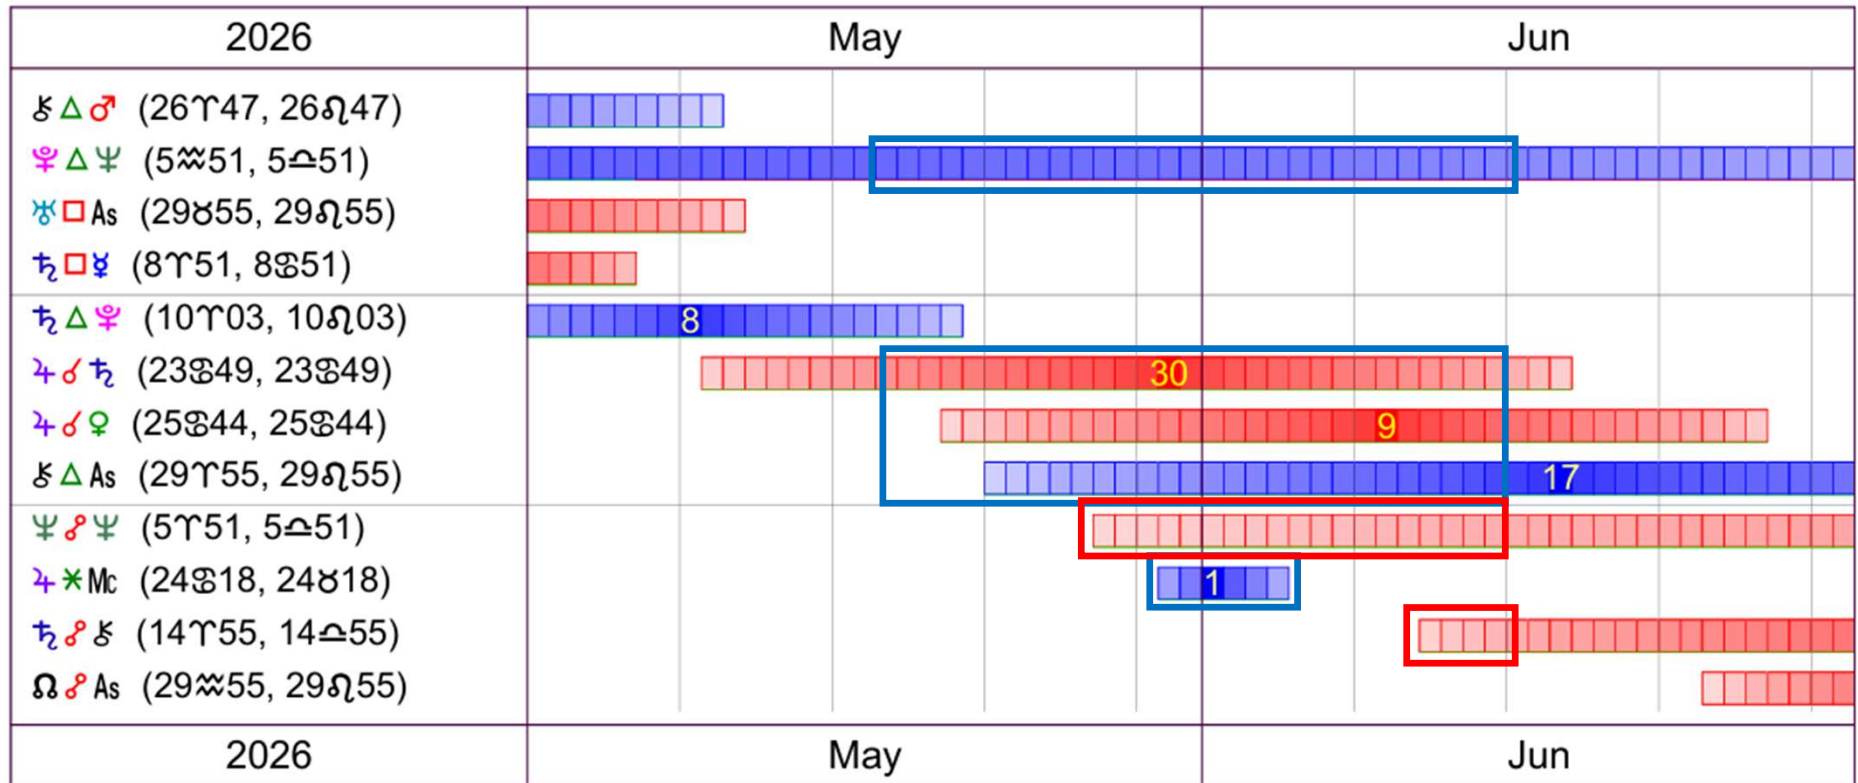

Donald Trump NATAL CHART

Transit to Natal: