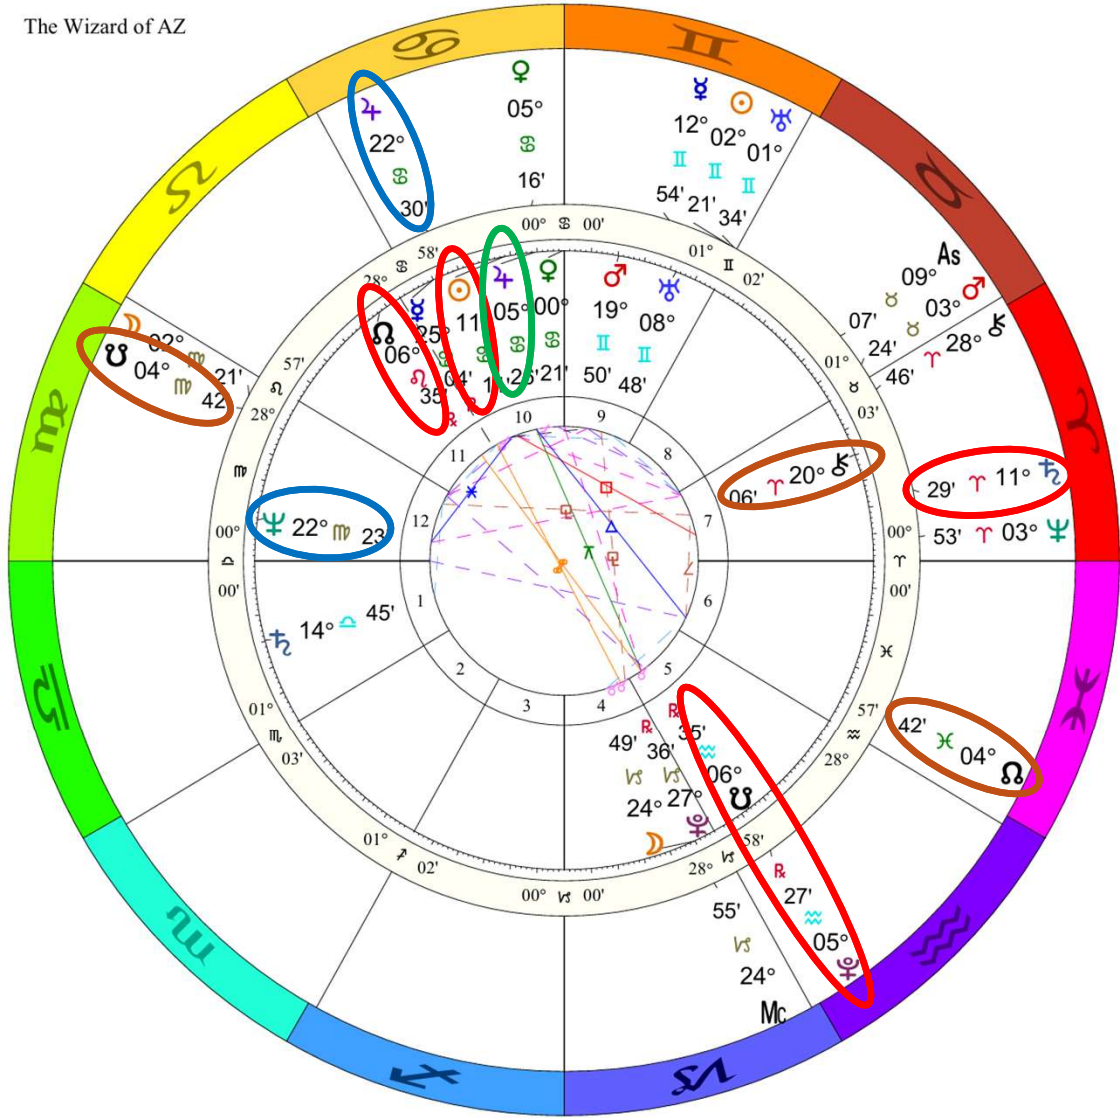

Doc Benton
The Wizard of AZ

Inner Ring:
USA Libra revised
July 2, 1776
11:15:37 AM
Philadelphia, PA
39N57'08" 75W09'51"
Standard Time
Time Zone: 5 hours West
Tropical Campanus
NATAL CHART

Outer Ring:
1st Quarter Moon
May 23, 2026
4:10:39 AM
Scottsdale, Arizona
33N30'33" 111W53'54"
Standard Time
Time Zone: 7 hours West
Tropical 0-Aries
NATAL CHART

♃♂♂	0°44's	♃♂♂	0°01'a
♄♂♂	0°33's	♄♂♂	0°03'a
♅♂♂	0°30's	♅♂♂	0°09'a
♆♂♂	0°25's	♆♂♂	0°09'a
♇♂♂	0°24's	♇♂♂	0°16'a
♈♂♂	0°24's	♈♂♂	0°18'a
♉♂♂	0°23's	♉♂♂	0°21'a
♊♂♂	0°18's	♊♂♂	0°22'a
♋♂♂	0°12's	♋♂♂	0°23'a
♌♂♂	0°07's	♌♂♂	0°25'a
♍♂♂	0°07's	♍♂♂	1°09'a
♎♂♂	0°06's	♎♂♂	1°09'a
♏♂♂	0°04's	♏♂♂	2°34'a
♐♂♂	0°03's	♐♂♂	2°42'a
♑♂♂	0°03's	♑♂♂	0°03's

USA 1st Quarter Moon May 23, 2026

t. Saturn square n. Sun

t. Pluto conjunct n. Lunar Nodal Axis

t. Lunar Nodal Axis semisquare/sesquiquadrat e n. Chiron

t. Pluto quincunx n. Jupiter

t. Jupiter sextile n. Neptune