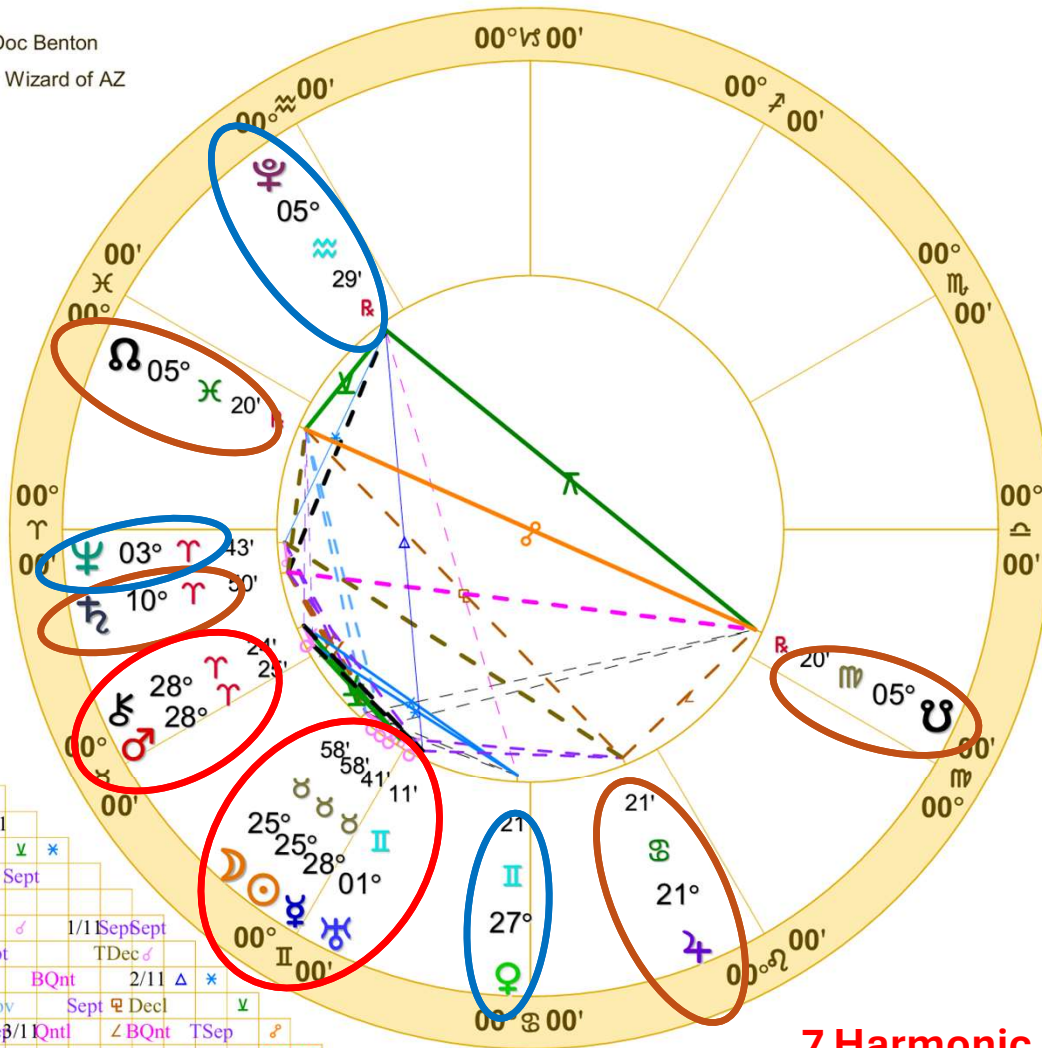

**THE WORLD**

# Transits NATAL CHART

Transit to Transit:

2026	May	Jun
♂♁♃ (19♈28, 19♉28)	4	
♂♁♄ (20♈59, 5♉59)	6	
♃♁♄ (20♉45, 5♉45)	13	
♂♁♅ (28♈24, 28♈24)	16	
♀♃♄ (5♈30, 5♉30)	15	
♂♃♅ (1♉24, 1♊24)	20	
♂♃♆ (3♉53, 3♈53)	23	
♂♁♆ (4♉41, 4♉41)	24	
♂♁♇ (5♉26, 5♈26)	25	
♀♃♄ (4♈07, 4♉07)	29	
♁♁♄ (2♊46, 2♉46)		4
♂♃♅ (12♉34, 12♈34)		16
♂♁♆ (19♉16, 4♈16)		
♀♁♇ (4♈51, 4♈51)		
♂♁♅ (29♉03, 14♈03)		27
♃♁♅ (0♉23, 0♉23)		
♂♁♃ (29♉28, 29♉28)		27
♂♁♄ (3♊45, 3♊45)		
♂♃♅ (0♊18, 0♉18)		28
♂♁♄ (1♊03, 1♉03)		29
♁♁♅ (0♉23, 0♉23)		
♁♁♆ (4♊51, 4♈51)		
2026	May	Jun

Doc Benton  
The Wizard of AZ

New Moon (astrological)

**New Moon May 16 2026**

May 16, 2026  
1:00:45 PM  
Standard Time  
Scottsdale, Arizona  
33N30'33" 111W53'54"  
Time Zone: 7 hours West  
Geocentric  
Tropical 0-Aries