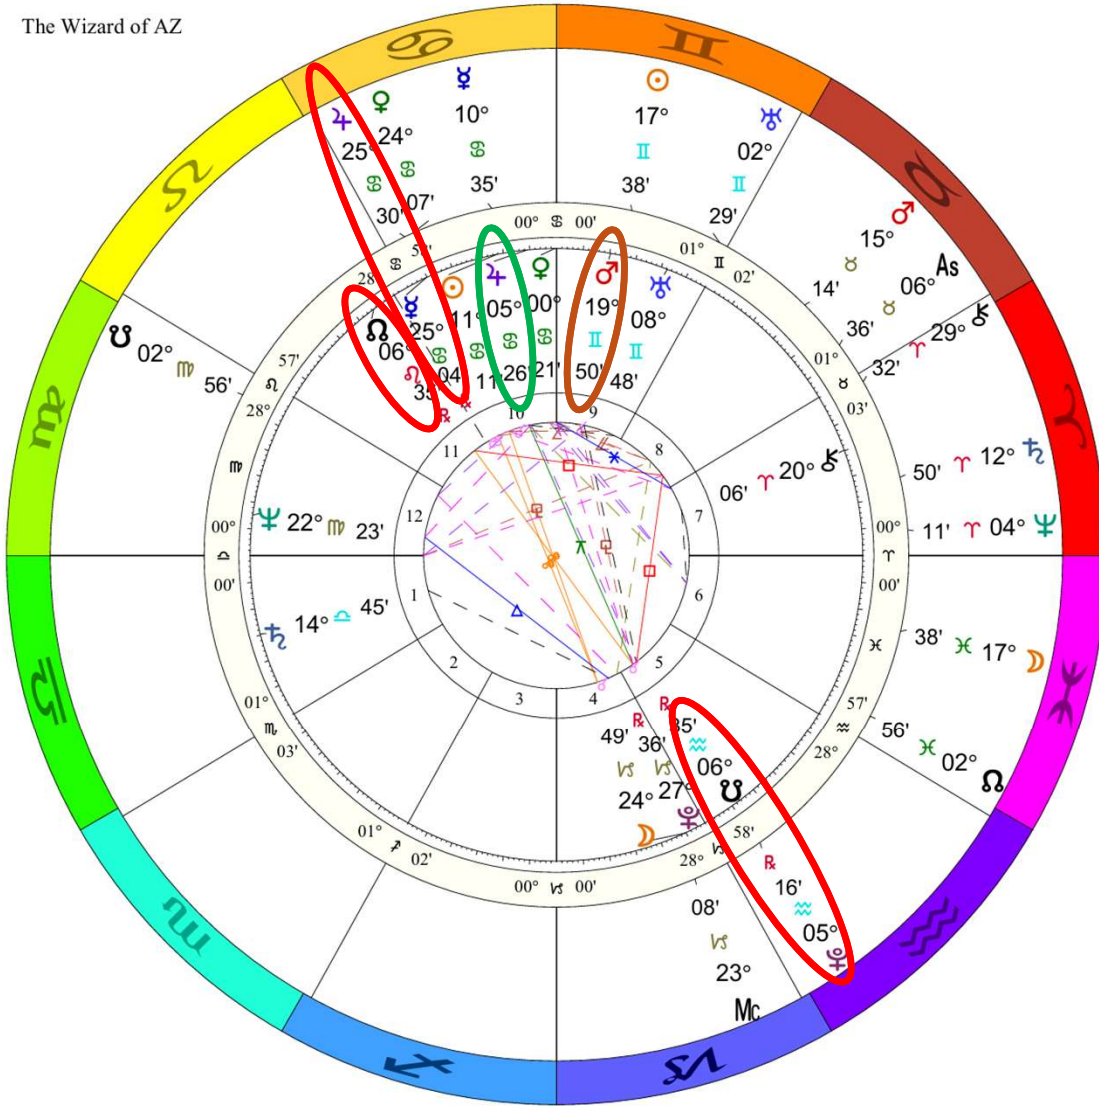

Doc Benton
The Wizard of AZ

Inner Ring:
USA Libra revised
July 2, 1776
11:15:37 AM
Philadelphia, PA
39N57'08" 75W09'51"
Standard Time
Time Zone: 5 hours West
Tropical Campanus
NATAL CHART

Outer Ring:
3rd Quarter Moon
June 8, 2026
3:00:14 AM
Scottsdale, Arizona
33N30'33" 111W53'54"
Standard Time
Time Zone: 7 hours West
Tropical 0-Aries
NATAL CHART

USA 3rd Quarter Moon May 8, 2026

t. Jupiter conjunct n.
Mercury

t. Pluto conjunct n.
Lunar Nodal Axis

t. Pluto
sesquiquadrate n.
Mars

t. Pluto quincunx n.
Jupiter

♃Δ♁	0°45's	♁□♁s	0°01's
♁BQnt ♃	0°43's	♁♁♁♁	0°14'a
♁♁♀	0°41's	♁♁♁♁	0°14'a
♁BQnt ♁s	0°36's	♁♁♁♁	0°17'a
♁♁♁♁	0°28's	♁♁♁♁	0°19'a
♁♁♁♁	0°26's	♁♁♁♁	0°21'a
♁♁♁♁	0°21's	♁♁♁♁	0°22'a
♁♁♁♁	0°19's	♁♁♁♁	0°26'a
♁♁♁♁	0°16's	♁♁♁♁	0°30'a
♁♁♁♁	0°13's	♁♁♁♁	0°30'a
♁♁♁♁	0°12's	♁♁♁♁	0°36'a
♁♁♁♁	0°12's	♁♁♁♁	0°41'a
♁♁♁♁	0°12's	♁♁♁♁	0°41'a
♁♁♁♁	0°09's	♁♁♁♁	0°57'a
♁♁♁♁	0°09's	♁♁♁♁	1°19'a
♁♁♁♁	0°09's	♁♁♁♁	1°19'a
♁♁♁♁	0°07's	♁♁♁♁	1°41'a
♁♁♁♁	0°01's	♁♁♁♁	2°12'a