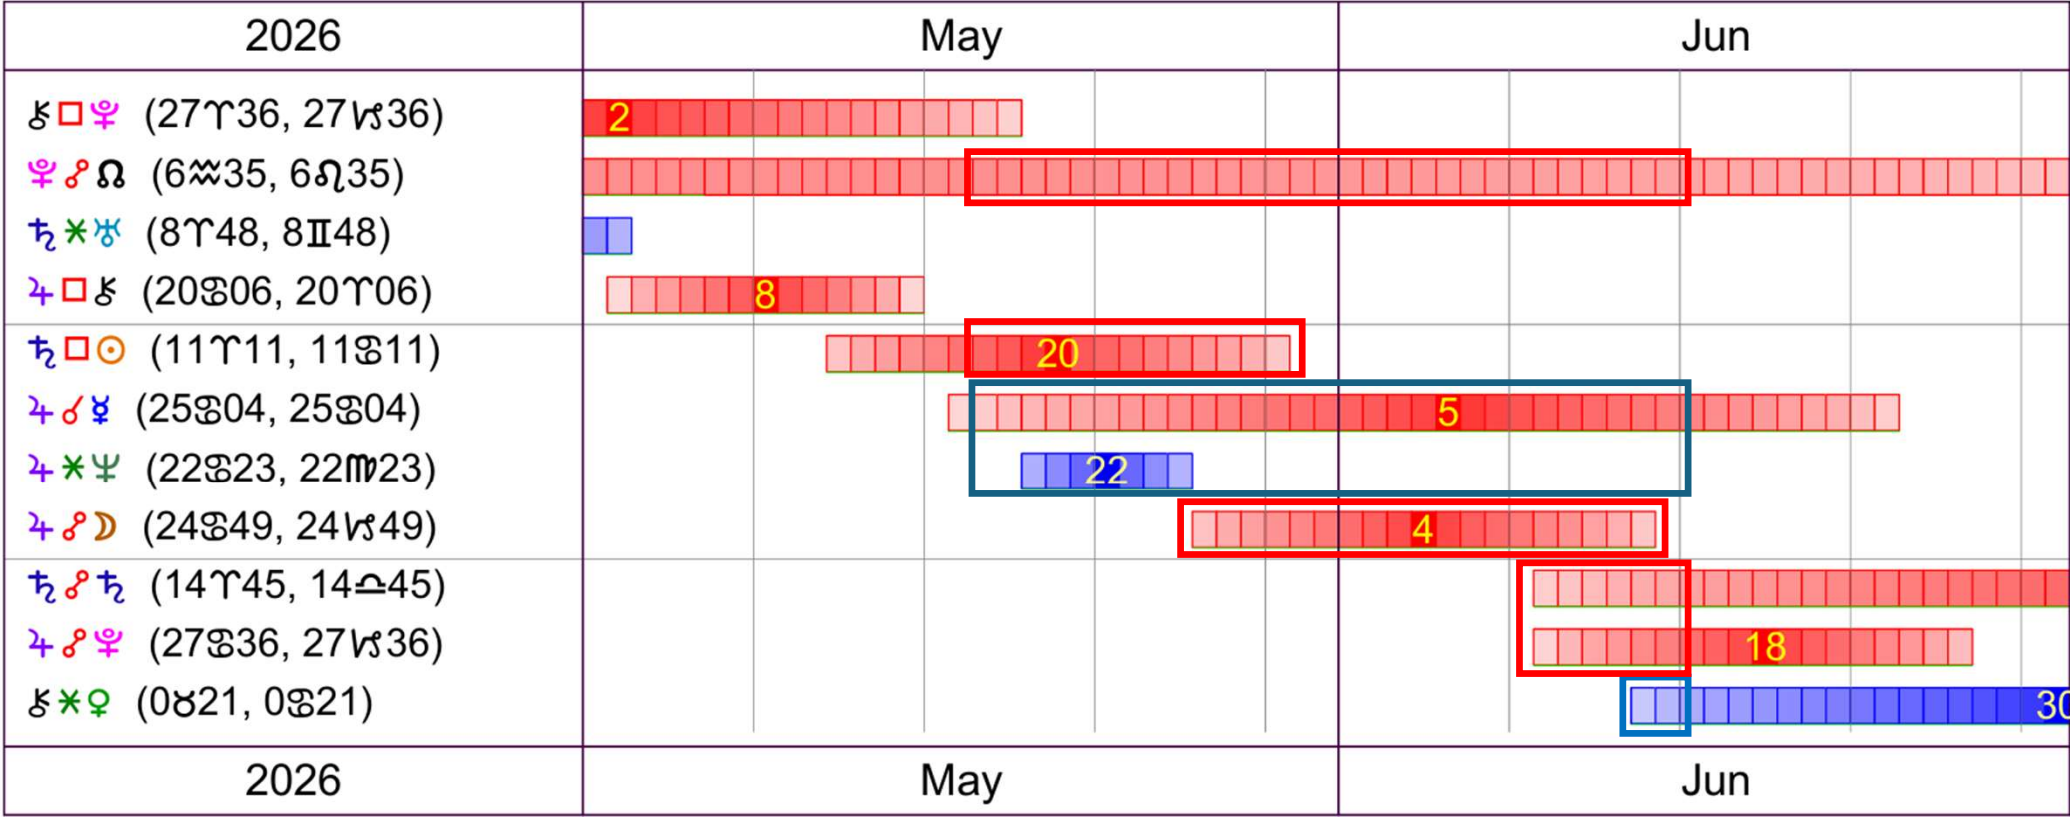

USA Declaration NATAL CHART

Transit to Natal: