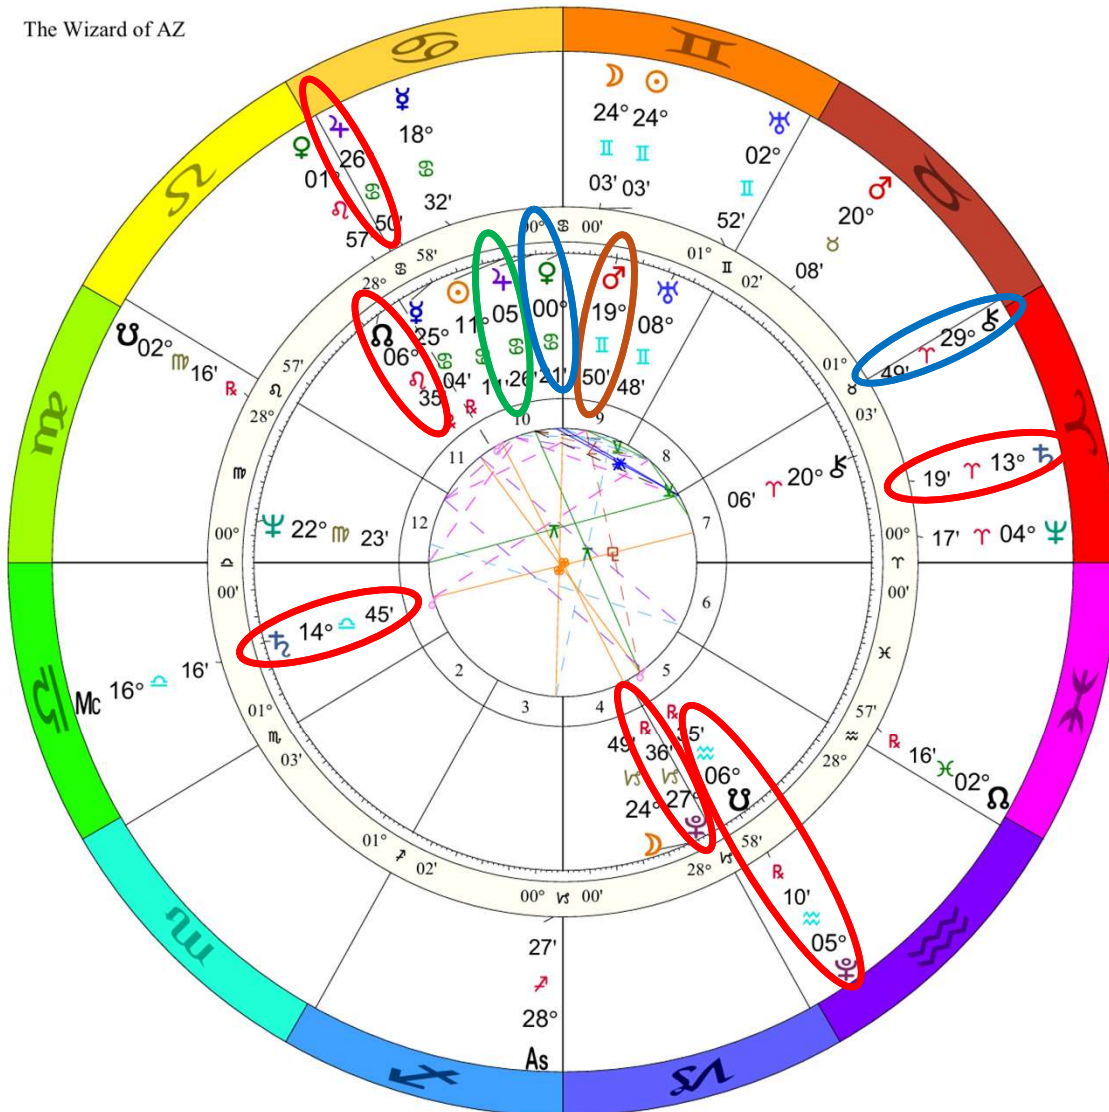

Doc Benton
The Wizard of AZ

Inner Ring:
USA Libra revised
July 2, 1776
11:15:37 AM
Philadelphia, PA
39N57'08" 75W09'51"
Standard Time
Time Zone: 5 hours West
Tropical Campanus
NATAL CHART

Outer Ring:
New Moon Jun 14 2026
June 14, 2026
7:53:53 PM
Scottsdale, Arizona
33N30'33" 111W53'54"
Standard Time
Time Zone: 7 hours West
Tropical 0-Aries
New Moon
(astrological)

♃♃	1°46's	♃ Nov1 ♂	0°08'a
♃♃As	1°33's	♃ 1/11 ♀	0°10'a
♃♃♃	1°31's	♃ Nov1 ♀	0°17'a
♀♃♃	0°32's	♃♃♃	0°17'a
♃ Sept ♀	0°20's	♃♃♃	0°20'a
♃♃♃	0°18's	♃♃NovAs	0°21'a
♃♃♃	0°15's	♃ Sept ♂	0°23'a
♀ Nov1 ♂	0°13's	♃ Qntl ♀	0°26'a
As♃♃	0°11's	As Qntl ♀	0°32'a
♃♃♃	0°11's	♃♃Qntl ♂	0°37'a
♃ 2/11 ♀	0°09's	♃ Qntl ♀	0°38'a
♃♃Nov♃	0°07's	♃♃♃	0°46'a
♃♃♃	0°02's	♃♃♃	1°25'a
♃♃♃♃	0°02's	♃♃♃	1°25'a
♃♃♃♃	0°02's	♃♃♃	1°26'a

USA New Moon June 14, 2026

t. Saturn opposite n. Saturn

t. Jupiter opposite n. Pluto

t. Pluto conjunct n. Lunar
Nodal Axis

t. Pluto sesquiquadrate n.
Mars

t. Pluto quincunx n. Jupiter

t. Chiron sextile n. Venus