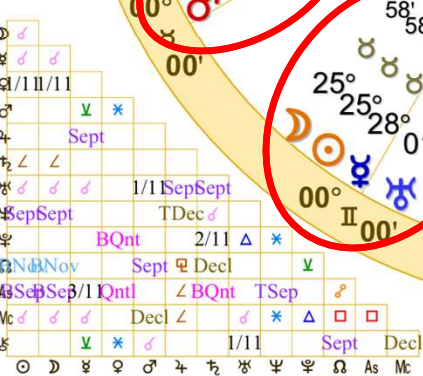

Doc Benton  
The Wizard of AZ

New Moon (astrological)

**New Moon May 16 2026**

May 16, 2026  
1:00:45 PM  
Standard Time  
Scottsdale, Arizona  
33N30'33" 111W53'54"  
Time Zone: 7 hours West  
Geocentric  
Tropical 0-Aries

**New Moon  
May 16, 2026**

**Sun/Moon/Mercury/Uranus conjunct**

**Mars conjunct Chiron**

**Saturn semisquare  
Sun/Moon**

**Jupiter  
semisquare/sesquiquadrat  
e Lunar Nodal Axis**

**Venus sextile Mars/Chiron**

**Uranus/Neptune/Pluto  
minor grand trine**

**Pluto semisextile/quincunx  
Lunar Nodal Axis**

**7 Harmonic  
11 Harmonic**