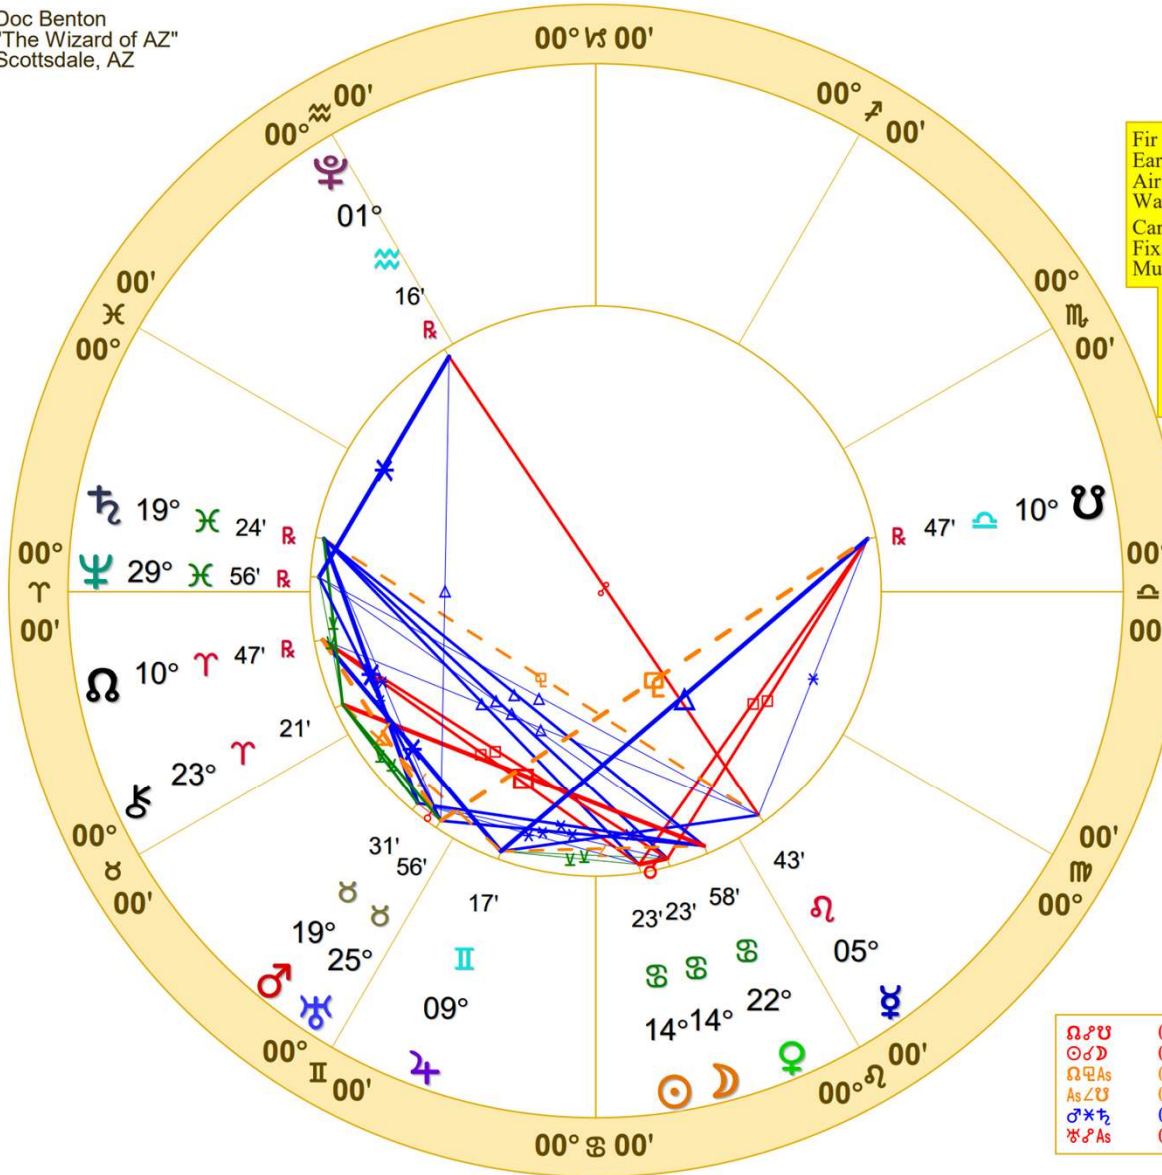

Doc Benton
"The Wizard of AZ"
Scottsdale, AZ

New Moon (astrological)

New Moon Jul 5 2024

July 5, 2024
3:57:10 PM

Standard Time

Scottsdale, Arizona

33N30'33" 111W53'54"

Time Zone: 7 hours West
Geocentric
Tropical 0-Aries

Fir	1	0
Ear	2	0
Air	2	0
Wat	5	1
Car	3	0
Fix	4	1
Mut	3	0
P	A	S
L	A	N
A	N	E
N	E	N
E	N	E
T	D	

	Long.	Dwada-samsa	Speed
☉	14 30 23'20"	22 ♃ 40	0.57
☽	14 30 23'20"	22 ♃ 40	13.06
♃	5 30 43	8 ♁ 31	1.36
♄	22 30 58	5 ♃ 36	1.14
♅	19 30 31	24 ♃ 11	0.43
♆	9 30 17	21 ♄ 21	0.13
♁	19 30 24R	22 ♁ 46	0.01R
♂	25 30 56	11 ♃ 16	0.03
♆	29 30 56R	29 ♃ 09	0.00R
♁	1 30 16R	15 ♃ 16	0.01R
♂	23 30 21	10 ♃ 12	0.01
♄	10 30 47R	9 ♁ 21	0.13R
♁	25 30 49	9 ♄ 42	0.49
♁	4 30 59	29 ♁ 46	1.03
♃	10 30 47R	9 ♃ 21	0.13R

- Saturn trine Sun/Moon/Venus
- Sun/Moon/Venus
- Mars sextile Sun/Moon/Venus
- Sun/Moon/Venus
- Mars sextile Saturn
- Neptune sextile Pluto
- Uranus sextile Neptune
- Uranus trine Pluto
- Mercury sextile Jupiter
- Mars conjunct Uranus
- Venus square Chiron

♁♃♃	0°00'a	♁♃♃	0°10's	♁♃♃	1°19'a
♁♃♃	0°00's	♁♃♃	0°10's	♁♃♃	1°21'a
♁♃♃	0°02's	♁♃♃	0°23'a	♁♃♃	1°30'a
♁♃♃	0°02's	♁♃♃	0°44'a	♁♃♃	1°30'a
♁♃♃	0°07's	♁♃♃	0°56's		
♁♃♃	0°08'a	♁♃♃	1°19's