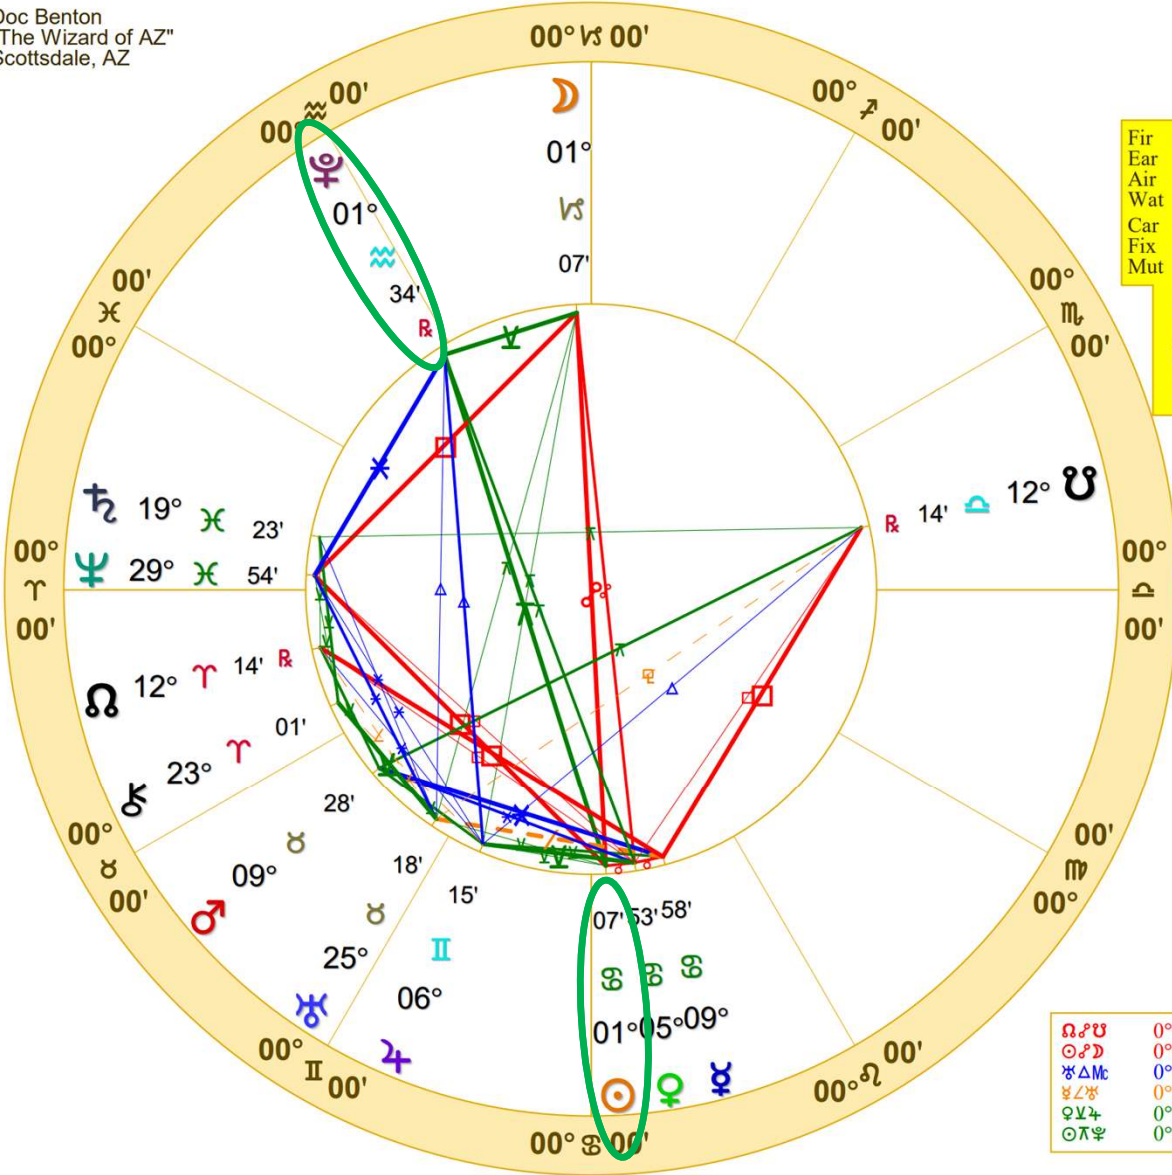

Doc Benton
"The Wizard of AZ"
Scottsdale, AZ

Full Moon (astrological)

Full Moon Jun 21 2024

June 21, 2024
6:07:38 PM
Standard Time
Scottsdale, Arizona
33N30'33" 111W53'54"
Time Zone: 7 hours West
Geocentric
Tropical 0-Aries

Fir	0	1
Ear	3	0
Air	2	0
Wat	5	0
Car	4	0
Fix	3	0
Mut	3	1
P	A	S
L	A	S
A	N	E
N	E	N
E	N	D
T		

Venus semisextile
Jupiter

Sun quincunx Pluto

Venus semisquare
Uranus

	Long.	Dwada-samsa	Speed
☉	1 38 07'27"	13 38 29	0 57
☽	1 13 07'27"	13 13 29	13 34
♃	9 38 58	29 38 35	2 05
♀	5 38 53	10 38 31	1 14
♂	9 38 28	23 38 39	0 44
♄	6 11 15	14 11 56	0 13
♅	19 38 23	22 38 32	0 01
♆	25 38 18	3 38 32	0 03
♇	29 38 54	28 38 50	0 00
♈	1 38 34R	18 38 47	0 01R
♉	23 38 01	6 38 17	0 02
♊	12 38 14R	26 38 48	0 12R
♋	11 38 36	19 38 11	0 50
♌	25 38 21	4 38 06	1 04
♍	12 38 14R	26 38 48	0 12R

♋♌	0°00'a	♄♅	0°26'a	☉♇	1°13's
☉♄	0°00'a	♃♅	0°30's	♃♋	1°38's
♃♄♌	0°03's	♋♌♌	0°38'a	♃♃	1°40'a
♃♌♃	0°20'a	♌♌♌	0°38'a	♃♌♃	1°47'a
♀♌♃	0°22'a	♃♌♌	0°52's	♃♌♌	1°56'a
☉♌♃	0°26'a	♄♃	1°13's	♃♌♌	1°56'a