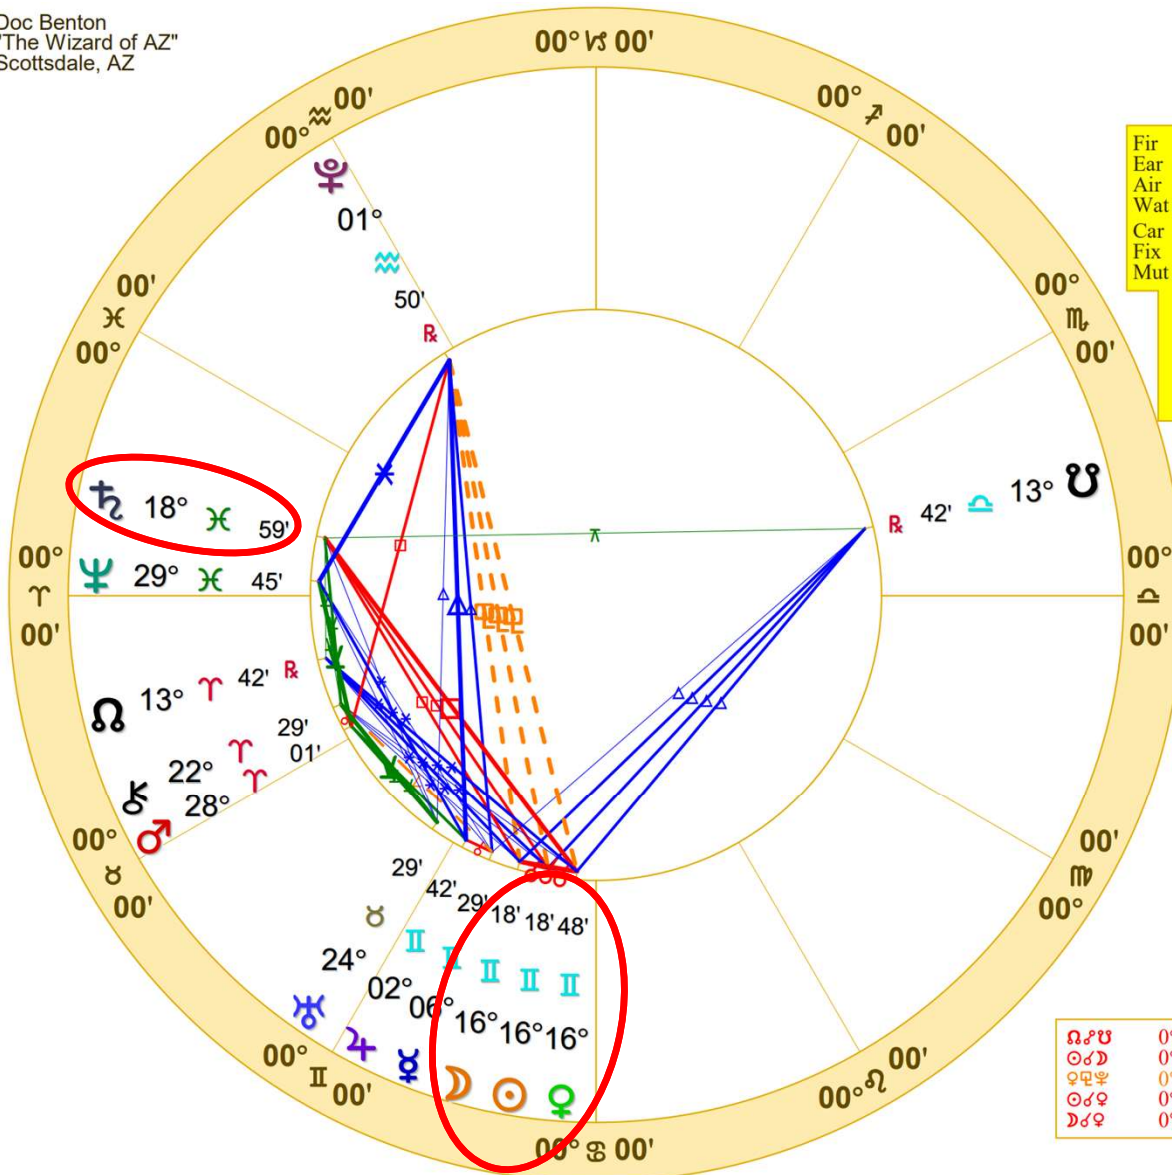

New Moon (astrological)

New Moon Jun 6 2024

June 6, 2024
5:37:29 AM
Standard Time
Scottsdale, Arizona
33N30'33" 111W53'54"
Time Zone: 7 hours West
Geocentric
Tropical 0-Aries

Fir	1	0
Ear	1	0
Air	6	1
Wat	2	0
Car	1	0
Fix	2	0
Mut	7	1
P	A	S
L	A	C
A	N	E
N	E	N
E	N	D

Sun/Moon/Venus
sesquiquadrate Pluto

Sun/Moon/Venus
square Saturn

Mars semisextile
Neptune

Sun/Venus sextile
Chiron

Mars square Pluto

Venus semisextile
Uranus

	Long.	Dwada-samsa	Speed
☉	16 II 17'43"	15 ♃ 33	0.57
☽	16 II 17'43"	15 ♃ 33	13.49
♃	6 II 29	17 ♁ 50	2.04
♀	16 II 48	21 ♃ 40	1.14
♂	28 T 01	6 ♋ 11	0.45
♄	2 II 42	2 ♁ 26	0.14
♅	18 ♋ 59	17 ♃ 46	0.02
♆	24 ♄ 29	23 ♎ 46	0.03
♁	29 ♋ 45	27 ♎ 00	0.01
♂	1 ♎ 50R	22 ♎ 01	0.01R
♄	22 T 29	29 ♃ 53	0.02
♁	13 T 42R	14 ♎ 27	0.10R
♁	20 II 08	1 ♎ 39	0.58
♁	0 ♋ 50	10 ♋ 03	1.02
♅	13 ♃ 42R	14 ♋ 27	0.10R

♁♂♅	0°00'a	♁♁♁	0°32'a	♁♁♁	1°05's
♁♂♄	0°00'a	♁♁♁	0°32'a	♁♁♁	1°09's
♀♁♁	0°02'a	♁♁♁	0°52's	♁♁♁	1°44'a
♁♂♀	0°31's	♁♁♁	1°00'a	♁♁♁	1°52'a
♁♂♀	0°31'a	♁♁♁	1°00'a	♁♁♁	1°59's