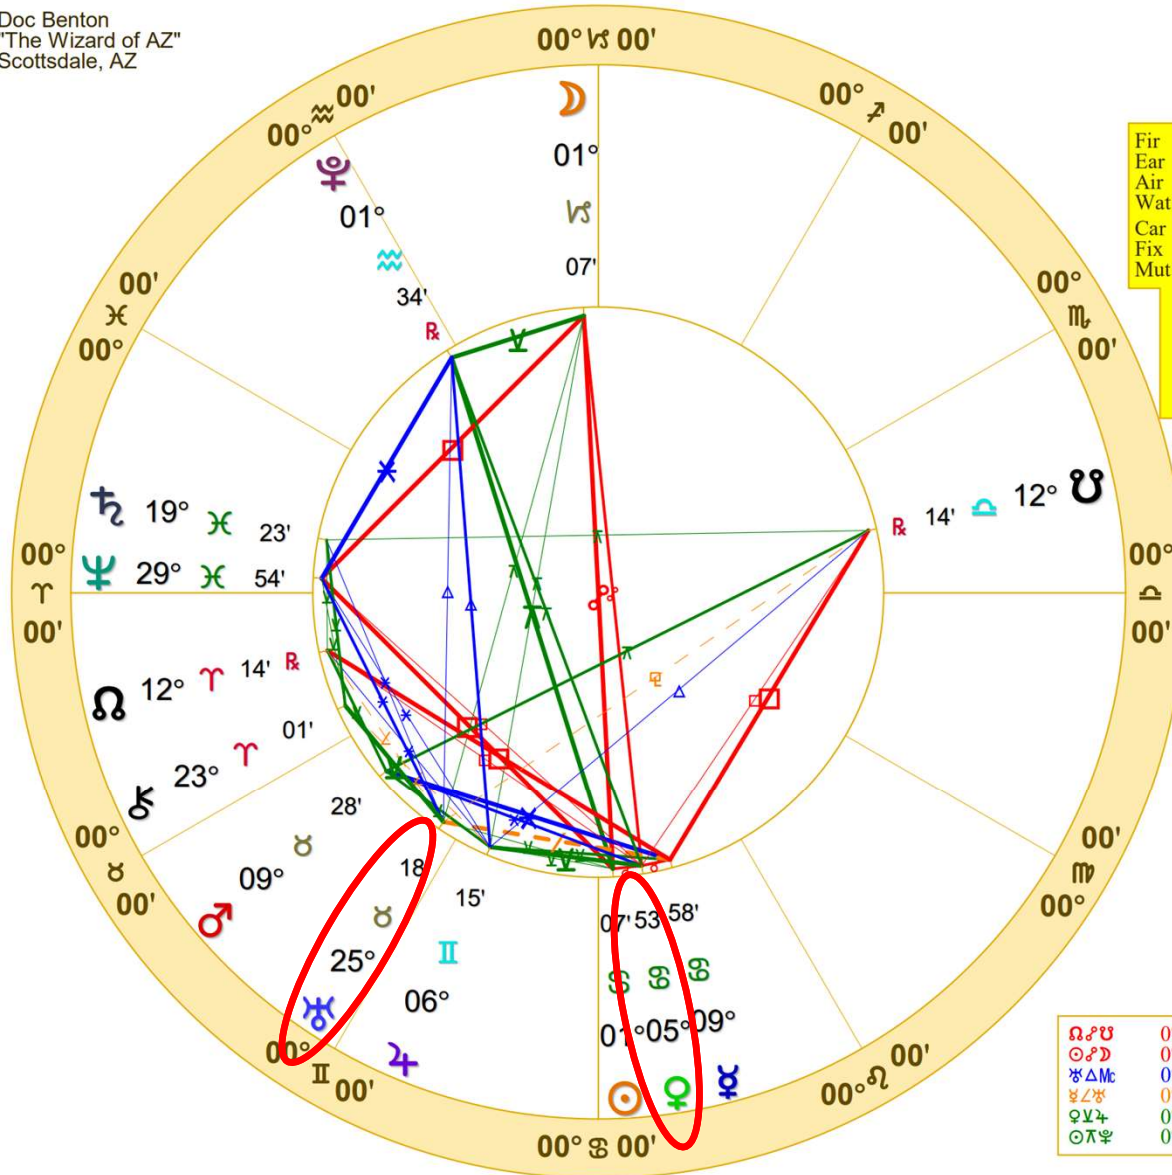

Doc Benton
"The Wizard of AZ"
Scottsdale, AZ

Full Moon (astrological)

Full Moon Jun 21 2024

June 21, 2024
6:07:38 PM
Standard Time
Scottsdale, Arizona
33N30'33" 111W53'54"
Time Zone: 7 hours West
Geocentric
Tropical 0-Aries

Fir	0	1
Ear	3	0
Air	2	0
Wat	5	0
Car	4	0
Fix	3	0
Mut	3	1
P	A	S
L	A	C
A	N	E
N	E	N
E	N	D
T		

Venus semisextile
Jupiter

Sun quincunx Pluto

Venus semisquare
Uranus

	Long.	Dwada-samsa	Speed
☉	1 30 07.27"	13 30 29	0.57
☽	1 13 07.27"	13 13 29	13.34
☿	9 30 58	29 30 35	2.05
♀	5 30 53	10 30 31	1.14
♂	9 30 28	23 30 39	0.44
♃	6 11 15	14 11 56	0.13
♅	19 30 23	22 30 32	0.01
♁	25 30 18	3 30 32	0.03
♂	29 30 54	28 30 50	0.00
♁	1 30 34R	18 30 47	0.01R
♃	23 30 01	6 30 17	0.02
♁	12 30 14R	26 30 48	0.12R
♁	11 30 36	19 30 11	0.50
♁	25 30 21	4 30 06	1.04
♁	12 30 14R	26 30 48	0.12R

♁♂♁	0°00'a	♁♁♁	0°26'a	♁♁♁	1°13's
♁♂♁	0°00'a	♁♁♁	0°30's	♁♁♁	1°38's
♁♂♁	0°03's	♁♁♁	0°38'a	♁♁♁	1°40'a
♁♂♁	0°20'a	♁♁♁	0°38'a	♁♁♁	1°47'a
♁♂♁	0°22'a	♁♁♁	0°52's	♁♁♁	1°56'a
♁♂♁	0°26'a	♁♁♁	1°13's	♁♁♁	1°56'a