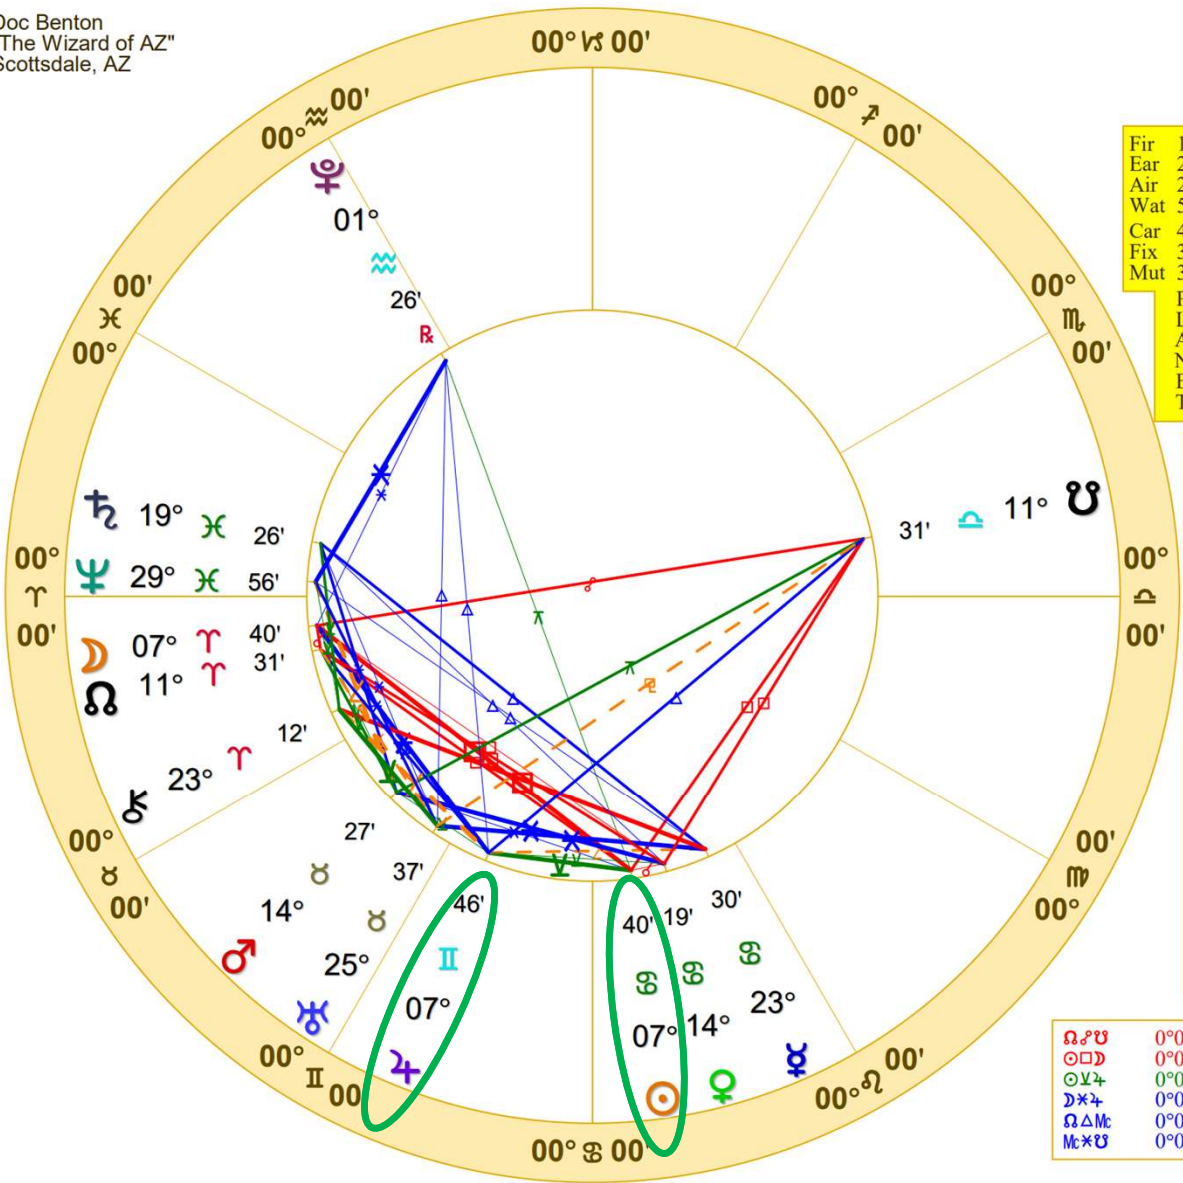

Doc Benton
"The Wizard of AZ"
Scottsdale, AZ

NATAL CHART

3rd Quarter Moon
June 28, 2024
2:53:10 PM
Standard Time
Scottsdale, Arizona
33N30'33" 111W53'54"
Time Zone: 7 hours West
Geocentric
Tropical 0-Aries

**Sun semisextile
Jupiter**

Venus sextile Mars

**Mars semisquare
Neptune**

**Jupiter semisquare
Chiron**

**Sun semisquare
Uranus**

Venus trine Saturn

Fir	1	0
Ear	2	0
Air	2	0
Wat	5	1
Car	4	0
Fix	3	1
Mut	3	0
		P A S
		L L S
		A A C
		N N E
		N N E
		E E N
		N N D

	Long.	Dwada-samsa	Speed
☉	7 30'14"	2 ♁03	0.57
☽	7 11'40"	2 ♁03	14.07
♃	23 30'30"	12 ♀02	1.51
♄	14 18'19"	21 ♀43	1.14
♅	14 18'27"	23 ♁28	0.43
♆	7 11'46"	3 ♀09	0.13
♁	19 30'26"	23 ♁08	0.00S
♂	25 18'37"	7 ♁29	0.03
♆	29 30'56"	29 ♁09	0.00
♁	1 11'26"	17 ♁06	0.01R
♂	23 11'12"	8 ♁27	0.01
♁	11 11'31"	18 ♁08	0.00
♁	6 11'51"	22 ♁13	0.49
♁	11 11'25"	17 ♁00	0.59
♁	11 11'31"	18 ♁08	0.00

♁♂♁	0°00'a	♀♂♂	0°09'a	♁♁♁	0°49'a
♁♁♁	0°00'a	♂♁♂	0°18's	♂♁♁	0°53'a
♁♂♂	0°06'a	♂♂♂	0°26'a	♂♁♁	0°53'a
♁♂♂	0°06'a	♂♂♂	0°28'a	♂♁♁	0°55'a
♁♁♁	0°06'a	♂♂♂	0°44's	♂♂♂	1°30'a
♁♂♁	0°06'a	♁♁♁	0°49'a