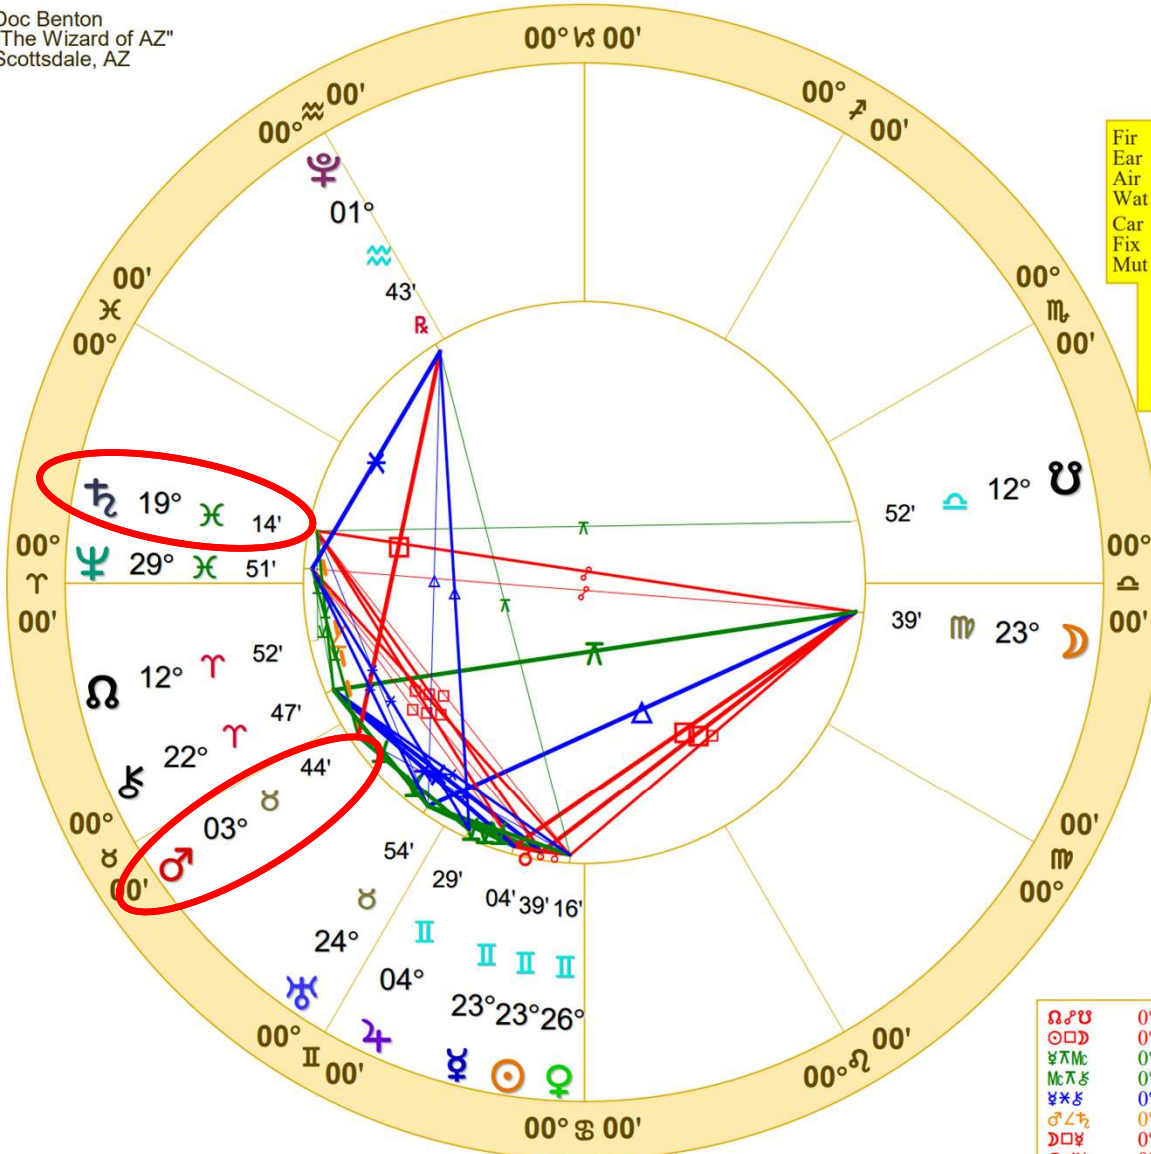

Doc Benton
"The Wizard of AZ"
Scottsdale, AZ

NATAL CHART

1st Quarter Moon

June 13, 2024
10:18:12 PM
Standard Time
Scottsdale, Arizona
33N30'33" 111W53'54"
Time Zone: 7 hours West
Geocentric
Tropical 0-Aries

Fir	0	0
Ear	3	0
Air	5	1
Wat	2	0
Car	0	0
Fix	3	1
Mut	7	0
P	A	S
L	A	C
A	N	E
N	E	N
E	N	D
T		

	Long.	Dwada-samsa	Speed
☉	23 II 39'16"	13 ☿ 51	0.57
☽	23 III 39'16"	13 II 51	11.49
☿	23 II 04	6 ☿ 52	2.12
♀	26 II 16	15 ♀ 08	1.14
♂	3 ☿ 44	14 II 43	0.44
♃	4 II 29	23 ☿ 42	0.14
♅	19 ☿ 14	20 ♃ 43	0.02
♄	24 ☿ 54	28 ♄ 44	0.03
♆	29 ☿ 51	28 ♆ 06	0.01
♁	1 ♁ 43R	20 ♁ 31	0.01R
♂	22 ♀ 47	3 ♃ 19	0.02
♁	12 ♀ 52	4 III 18	0.00
As	5 ♁ 08	1 ♀ 36	1.11
Mc	23 III 03	6 ♁ 35	0.58
♃	12 ♃ 52	4 ☿ 18	0.00

♁♂♃	0°00'a	♃*Mc	0°36'a	♃♃♄	1°14'a
☉☽	0°00'a	☉*Mc	0°36'a	♀♃♄	1°22's
♃*Mc	0°01'a	♃*As	0°39's	♂☉As	1°24's
Mc*♂♄	0°16's	♂♃♃	0°45'a	♃♃♄	1°49'a
♃*♄♄	0°18's	♃*♄♄	0°53's	♃*♂*Mc	1°51'a
♂♂♃	0°30'a	☉*♄	0°53's	♆*♆	1°52'a
☽☉♄	0°35's	♃*As	0°54's		
☉♄♄	0°35'a	☉♃♄	1°14'a		

Mars semisquare
Saturn

Sun semisextile
Uranus

Mars semisextile
Jupiter

Venus square
Neptune

Venus quincunx
Pluto

Sun square Neptune