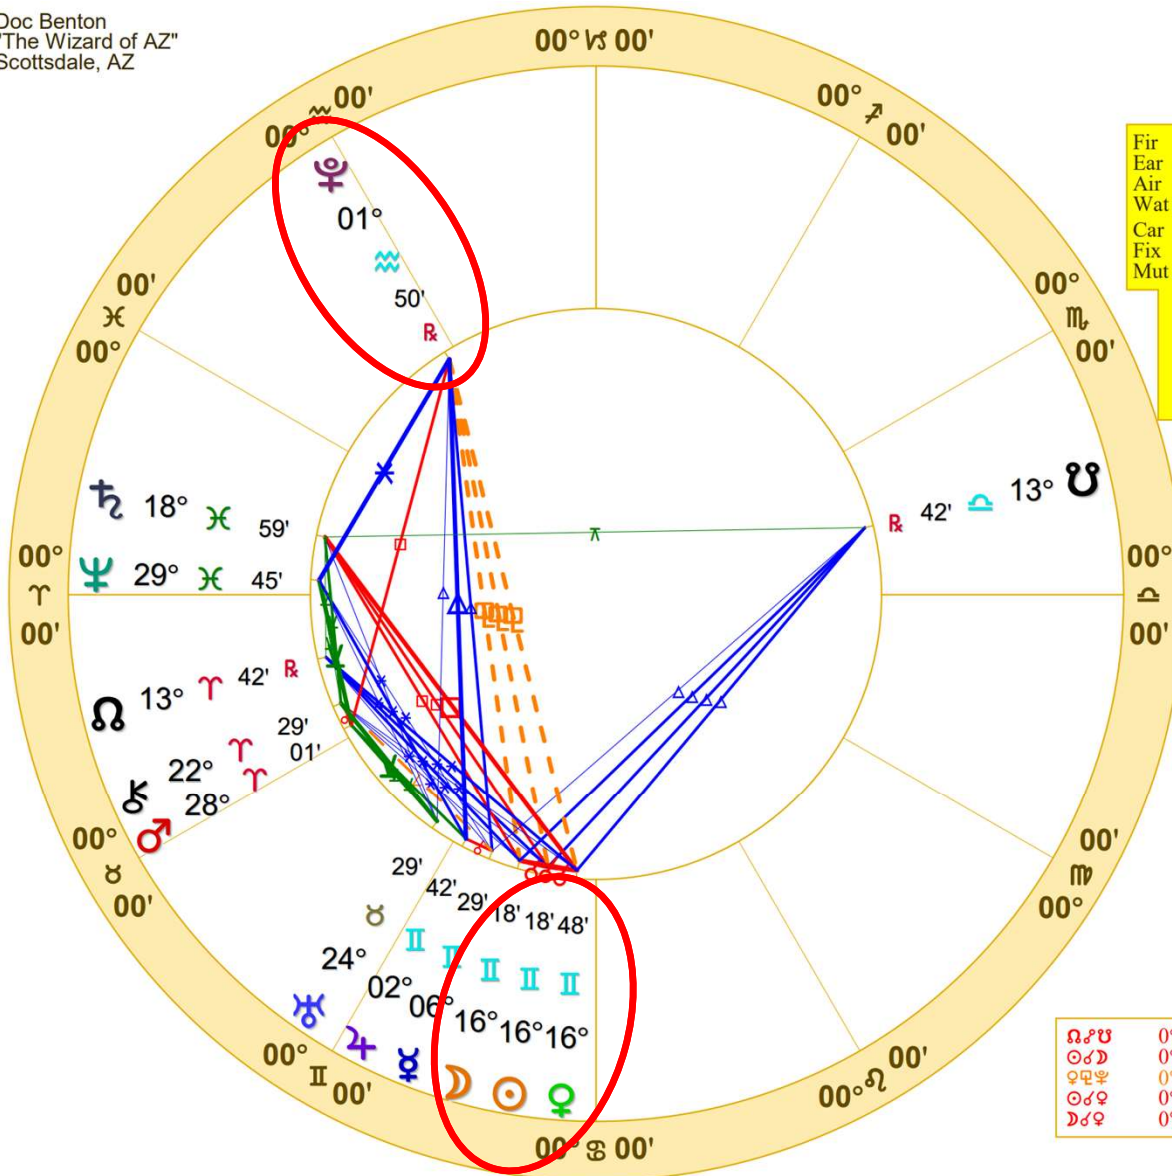

# Transits NATAL CHART

Transit to Transit:

2024	Jun				Jul			
♃♁♄ (22♁18, 22♃18)	[Green bars]							
♃♁♄ (29♁41, 29♃41)	[Blue bar]							
♃♁♄ (1♁53, 1♃53)	[Blue bar with '2']							
♃♁♄ (24♃13, 24♁13)	[Green bar with '1']							
♃♁♄ (29♃47, 29♁47)	[Green bar with '8']							
♃♁♄ (0♃39, 0♁39)	[Blue bar]				[Blue bar]			
♃♁♄ (1♁45, 1♃45)	[Red bar with '11']							
♃♁♄ (4♁51, 4♁51)	[Green bar with '15']							
♃♁♄ (4♁15, 19♃15)	[Red bar with '14']							
♃♁♄ (8♁15, 23♃15)					[Red bar with '30']			
♃♁♄ (14♁56, 29♃56)					[Red bar with '29']			
♃♁♄ (19♁24, 19♃24)					[Blue bar with '5']			
♃♁♄ (23♁26, 23♃26)					[Green bar with '11']			
♃♁♄ (26♁20, 26♁20)					[Red bar with '15']			
♃♁♄ (29♁51, 29♃51)					[Blue bar with '20']			
♃♁♄ (0♁54, 0♃54)					[Blue bar with '21']			
2024	Jun				Jul			

Doc Benton  
 "The Wizard of AZ"  
 Scottsdale, AZ

New Moon (astrological)

**New Moon Jun 6 2024**

June 6, 2024  
 5:37:29 AM  
 Standard Time  
 Scottsdale, Arizona  
 33N30'33" 111W53'54"  
 Time Zone: 7 hours West  
 Geocentric  
 Tropical 0-Aries