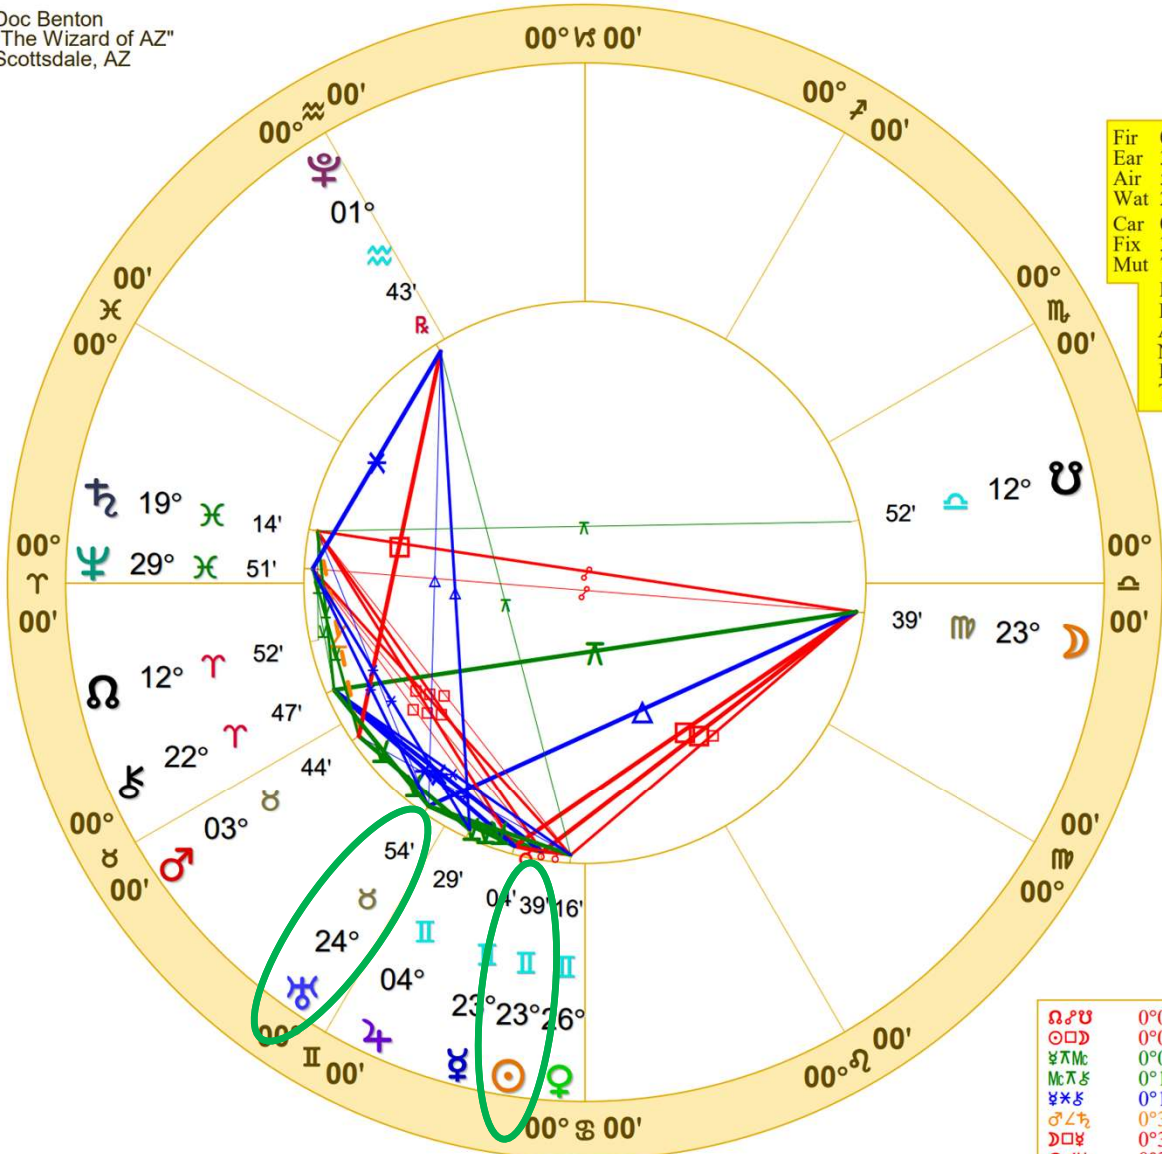

Doc Benton
"The Wizard of AZ"
Scottsdale, AZ

NATAL CHART

1st Quarter Moon

June 13, 2024
10:18:12 PM
Standard Time
Scottsdale, Arizona
33N30'33" 111W53'54"
Time Zone: 7 hours West
Geocentric
Tropical 0-Aries

Fir	0	0
Ear	3	0
Air	5	1
Wat	2	0
Car	0	0
Fix	3	1
Mut	7	0
P		A
L		S
A		C
N		E
E		N
N		E
T		D

	Long.	Dwada-samsa	Speed
☉	23 II 39'16"	13 ☿ 51	0 57
☽	23 III 39'16"	13 II 51	11 49
☿	23 II 04	6 ☿ 52	2 12
♀	26 II 16	15 ♀ 08	1 14
♂	3 8 44	14 II 43	0 44
♃	4 II 29	23 ☿ 42	0 14
♅	19 ☿ 14	20 ♃ 43	0 02
♁	24 8 54	28 ♁ 44	0 03
♂	29 ☿ 51	28 ♁ 06	0 01
♁	1 22 43R	20 ♁ 31	0 01R
♂	22 ♀ 47	3 ♃ 19	0 02
♁	12 ♀ 52	4 III 18	0 00
As	5 22 08	1 ♀ 36	1 11
Mc	23 III 03	6 ♁ 35	0 58
♃	12 ♃ 52	4 ☿ 18	0 00

♁♂♃	0°00'a	♃*Mc	0°36'a	♃♃♁	1°14'a
☉☽	0°00'a	☉♁Mc	0°36'a	♀♂♁	1°22's
♁♁Mc	0°01'a	♃♃As	0°39's	♂☉As	1°24's
Mc♁♁	0°16's	♂♂♃	0°45'a	♁♂♁	1°49'a
♁*♁	0°18's	♃♁♁	0°53's	♁♂Mc	1°51'a
♂♂♃	0°30'a	☉*♁	0°53's	♂*♂	1°52'a
♃☉♁	0°35's	♃♂As	0°54's		
♂♁	0°35'a	☉♂♁	1°14'a		

Mars semisquare
Saturn

Sun semisextile
Uranus

Mars semisextile
Jupiter

Venus square
Neptune

Venus quincunx
Pluto

Sun square Neptune