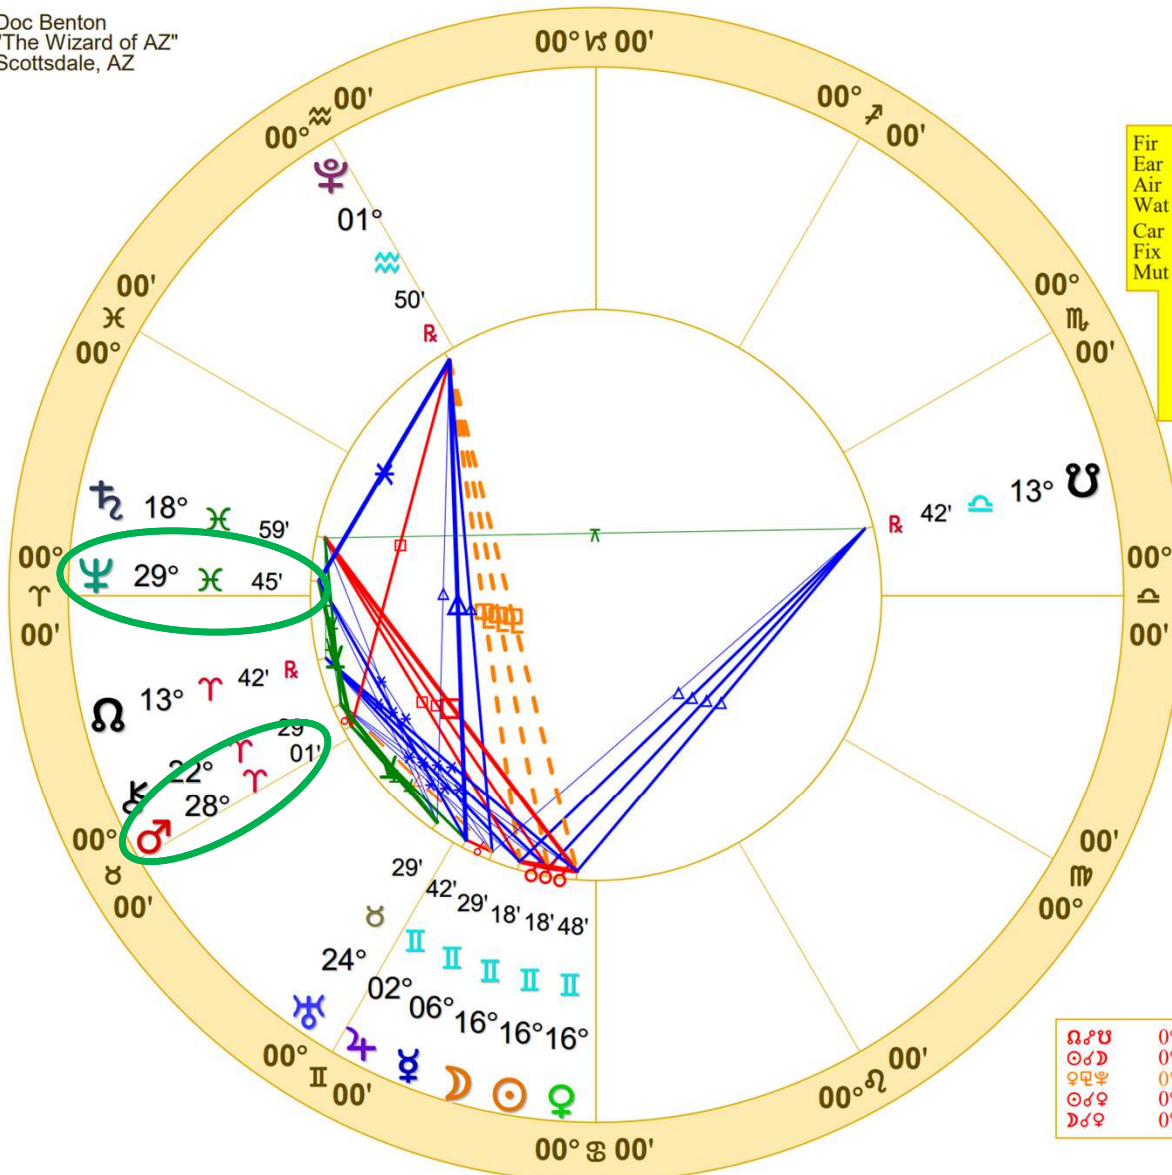

June 6, 2024  
 5:37:29 AM  
 Standard Time  
 Scottsdale, Arizona  
 33N30'33" 111W53'54"  
 Time Zone: 7 hours West  
 Geocentric  
 Tropical 0-Aries

Fir	1	0
Ear	1	0
Air	6	1
Wat	2	0
Car	1	0
Fix	2	0
Mut	7	1
P	A	S
L	A	C
A	N	E
N	E	N
E	N	D

Sun/Moon/Venus  
 sesquiquadrate Pluto

Sun/Moon/Venus  
 square Saturn

Mars semisextile  
 Neptune

Sun/Venus sextile  
 Chiron

Mars square Pluto

Venus semisextile  
 Uranus

	Long.	Dwada-samsa	Speed
☉	16 II 17'43"	15 ♃ 33	0.57
☽	16 II 17'43"	15 ♃ 33	13.49
♃	6 II 29	17 ♁ 50	2.04
♀	16 II 48	21 ♃ 40	1.14
♂	28 T 01	6 ♋ 11	0.45
♄	2 II 42	2 ♁ 26	0.14
♅	18 ♋ 59	17 ♃ 46	0.02
♆	24 ♄ 29	23 ♎ 46	0.03
♁	29 ♋ 45	27 ♎ 00	0.01
♂	1 ♎ 50R	22 ♎ 01	0.01R
♄	22 T 29	29 ♃ 53	0.02
♁	13 T 42R	14 ♎ 27	0.10R
♁	20 II 08	1 ♎ 39	0.58
♁	0 ♋ 50	10 ♋ 03	1.02
♅	13 ♃ 42R	14 ♋ 27	0.10R

New Moon (astrological)

**New Moon Jun 6 2024**

June 6, 2024  
 5:37:29 AM  
 Standard Time  
 Scottsdale, Arizona  
 33N30'33" 111W53'54"  
 Time Zone: 7 hours West  
 Geocentric  
 Tropical 0-Aries

Fir	1	0
Ear	1	0
Air	6	1
Wat	2	0
Car	1	0
Fix	2	0
Mut	7	1
P	A	S
L	A	S
A	N	C
N	E	E
E	N	N
T	D	D