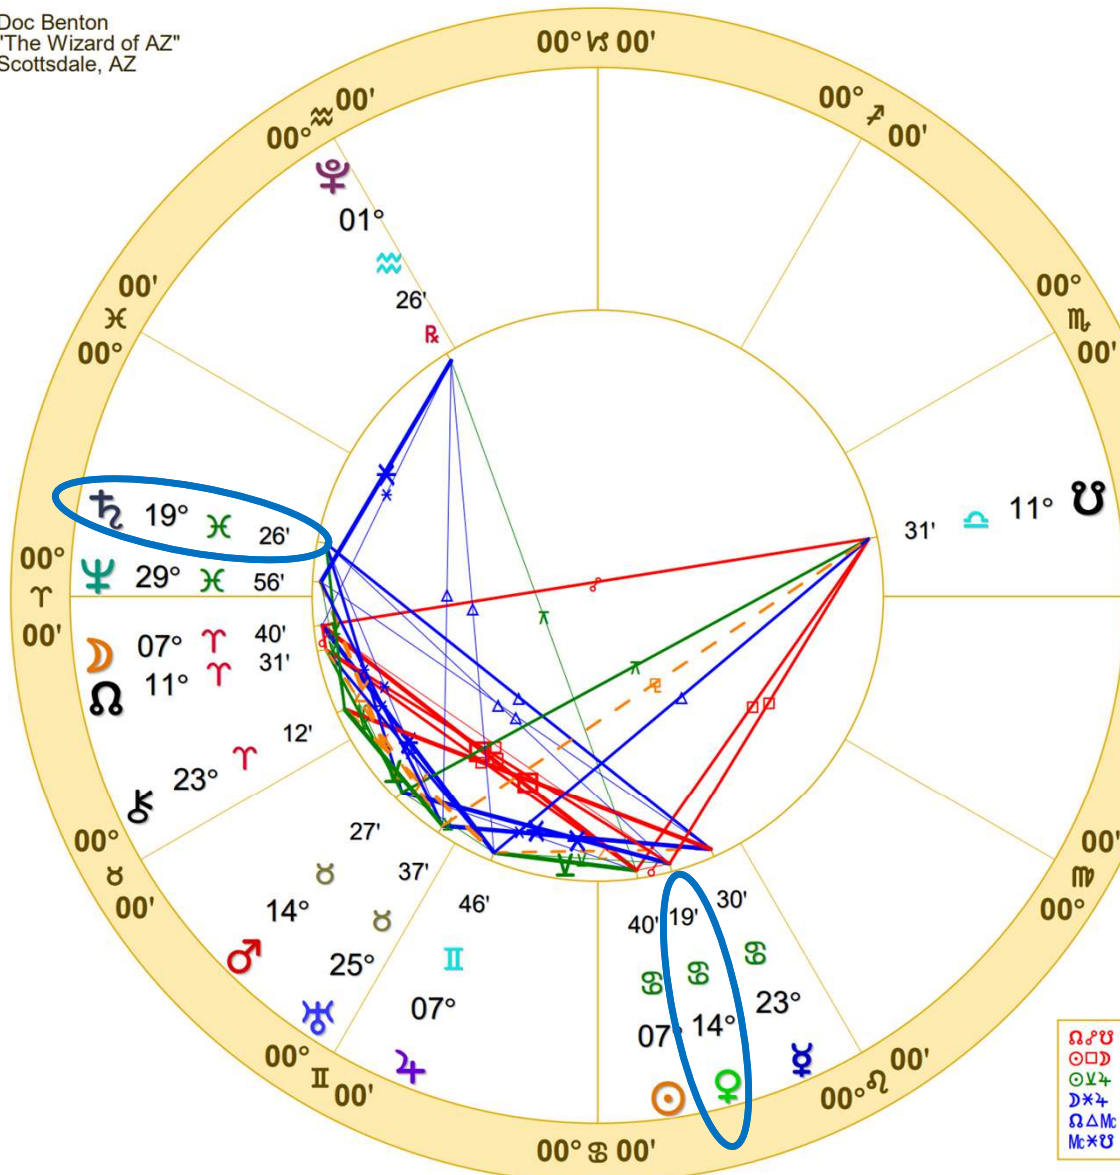

Doc Benton
"The Wizard of AZ"
Scottsdale, AZ

NATAL CHART

3rd Quarter Moon

June 28, 2024
2:53:10 PM
Standard Time
Scottsdale, Arizona
33N30'33" 111W53'54"
Time Zone: 7 hours West
Geocentric
Tropical 0-Aries

Fir	1	0
Ear	2	0
Air	2	0
Wat	5	1
Car	4	0
Fix	3	1
Mut	3	0
		P A S C E N D
		L A N E N D
		T

	Long.	Dwada-samsa	Speed
☉	7 30'14"	2 203	0.57
☽	7 40'14"	2 303	14.07
♃	23 30	12 102	1.51
♄	14 19	21 43	1.14
♅	14 27	23 28	0.43
♆	7 46_S	3 09	0.13
♁	19 26	23 08	0.00S
♂	25 37	7 29	0.03
♂	29 56	29 09	0.00
♁	1 26_R	17 06	0.01_R
♁	23 12	8 27	0.01
♁	11 31	18 08	0.00
♁	6 51	22 13	0.49
♁	11 25	17 00	0.59
♁	11 31	18 08	0.00

Sun semisextile
Jupiter

Venus sextile Mars

Mars semisquare
Neptune

Jupiter semisquare
Chiron

Sun semisquare
Uranus

Venus trine Saturn

♁♂♁	0°00'a	♁♂♁	0°09'a	♁♁♁	0°49'a
♁♁♁	0°00'a	♁♁♁	0°18's	♁♁♁	0°53'a
♁♁♁	0°06'a	♁♁♁	0°26'a	♁♁♁	0°53'a
♁♁♁	0°06'a	♁♁♁	0°28'a	♁♁♁	0°55'a
♁♁♁	0°06'a	♁♁♁	0°44's	♁♁♁	1°30'a
♁♁♁	0°06'a	♁♁♁	0°49'a