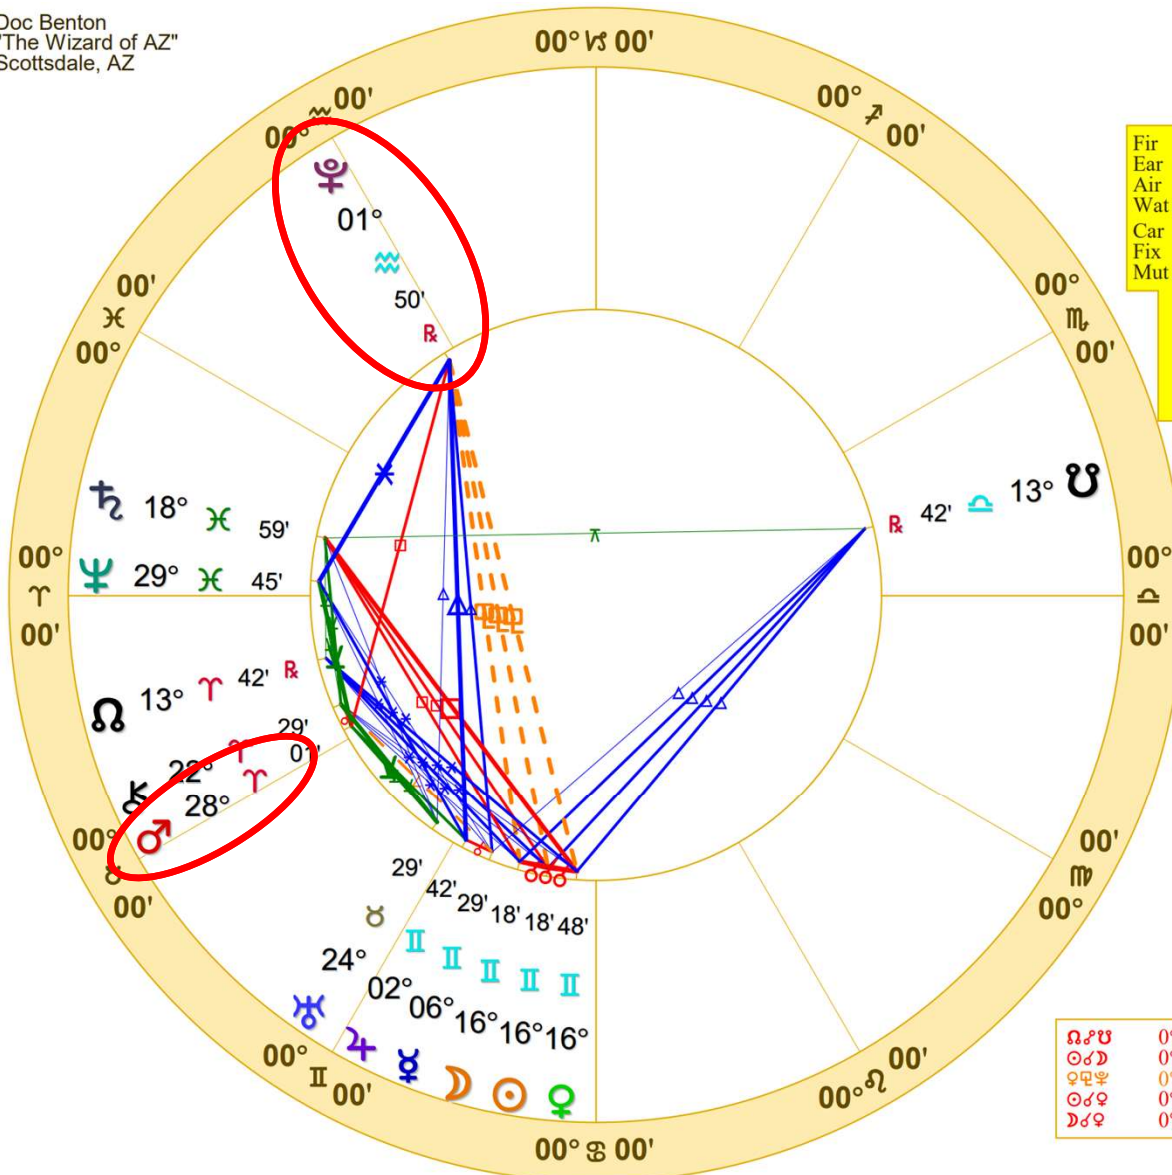

New Moon (astrological)

**New Moon Jun 6 2024**

June 6, 2024  
 5:37:29 AM  
 Standard Time  
 Scottsdale, Arizona  
 33N30'33" 111W53'54"  
 Time Zone: 7 hours West  
 Geocentric  
 Tropical 0-Aries

Fir	1	0
Ear	1	0
Air	6	1
Wat	2	0
Car	1	0
Fix	2	0
Mut	7	1
P	A	S
L	A	S
A	N	C
N	E	E
E	N	N
T	D	D

Sun/Moon/Venus  
 sesquiquadrate Pluto

Sun/Moon/Venus  
 square Saturn

Mars semisextile  
 Neptune

Sun/Venus sextile  
 Chiron

Mars square Pluto

Venus semisextile  
 Uranus

	Long.	Dwada-samsa	Speed
☉	16 II 17'43"	15 ♃ 33	0.57
☽	16 II 17'43"	15 ♃ 33	13.49
♃	6 II 29	17 ♁ 50	2.04
♀	16 II 48	21 ♃ 40	1.14
♂	28 T 01	6 ♋ 11	0.45
♄	2 II 42	2 ♁ 26	0.14
♅	18 ♋ 59	17 ♁ 46	0.02
♆	24 ♄ 29	23 ♃ 46	0.03
♇	29 ♄ 45	27 ♃ 00	0.01
♁	1 ♃ 50R	22 ♃ 01	0.01R
♂	22 T 29	29 ♃ 53	0.02
♁	13 T 42R	14 ♃ 27	0.10R
♁	20 II 08	1 ♃ 39	0.58
♁	0 ♋ 50	10 ♋ 03	1.02
♁	13 ♁ 42R	14 ♋ 27	0.10R

New Moon (astrological)

**New Moon Jun 6 2024**

June 6, 2024  
 5:37:29 AM  
 Standard Time  
 Scottsdale, Arizona  
 33N30'33" 111W53'54"  
 Time Zone: 7 hours West  
 Geocentric  
 Tropical 0-Aries

Fir	1	0
Ear	1	0
Air	6	1
Wat	2	0
Car	1	0
Fix	2	0
Mut	7	1
P	A	S
L	A	C
A	N	E
N	E	N
E	N	D