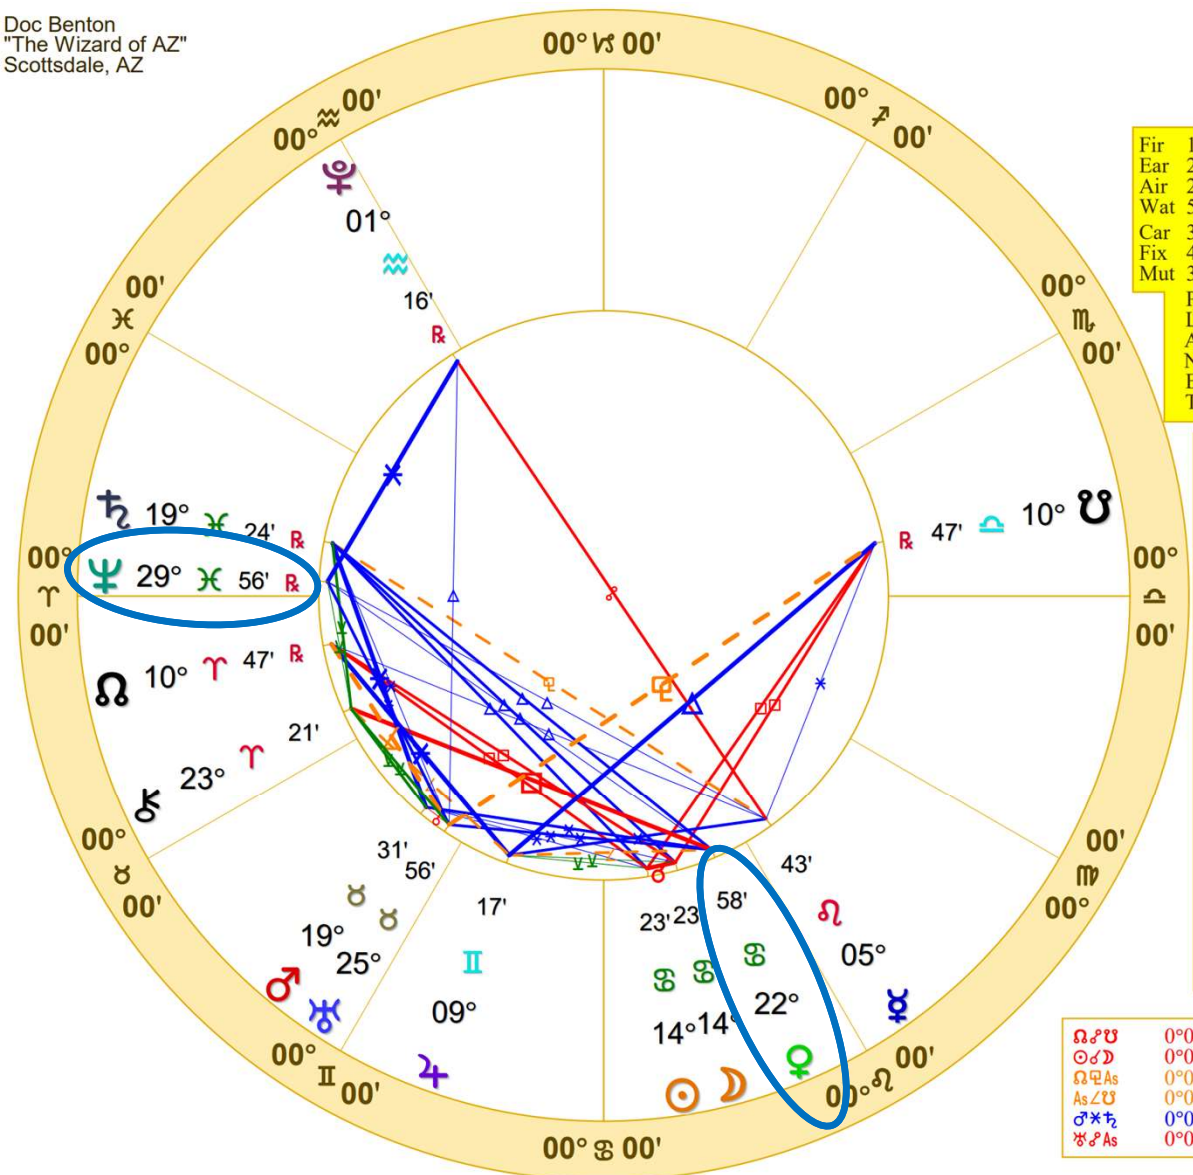

Doc Benton
"The Wizard of AZ"
Scottsdale, AZ

New Moon (astrological)

New Moon Jul 5 2024

July 5, 2024
3:57:10 PM
Standard Time
Scottsdale, Arizona
33N30'33" 111W53'54"
Time Zone: 7 hours West
Geocentric
Tropical 0-Aries

Fir	1	0
Ear	2	0
Air	2	0
Wat	5	1
Car	3	0
Fix	4	1
Mut	3	0
P	L	A
L	S	C
A	N	E
N	E	N
E	N	D
T		

	Long.	Dwada-samsa	Speed
☉	14 30 23"20"	22 7 40	0.57
☽	14 30 23"20"	22 7 40	13.06
♃	5 31 43	8 31	1.36
♄	22 30 58	5 11 36	1.14
♅	19 30 31	24 7 11	0.43
♆	9 11 17	21 11 21	0.13
♇	19 30 24R	22 31 46	0.01R
♈	25 30 56	11 30 16	0.03
♉	29 30 56R	29 30 09	0.00R
♊	1 30 16R	15 30 16	0.01R
♋	23 30 21	10 30 12	0.01
♌	10 30 47R	9 30 21	0.13R
♍	25 30 49	9 30 42	0.49
♎	4 30 59	29 30 46	1.03
♏	10 30 47R	9 30 21	0.13R

♃♄♅	0°00'a	♈♌♏	0°10's	♄♅♆	1°19'a
☉♄♅	0°00's	♈♌♏	0°10's	♄♅♆	1°21'a
♌♍♎	0°02's	♄♅♆	0°23'a	♄♅♆	1°30'a
♌♍♎	0°02's	♄♅♆	0°44'a	♄♅♆	1°30'a
♄♅♆	0°07's	♄♅♆	0°56's		
♄♅♆	0°08'a	♄♅♆	1°19's		

Mars sextile Saturn

Venus square Chiron

Venus semisquare
Jupiter

Venus sextile Uranus

Sun trine Saturn

Mars semisextile
Chiron

Venus trine Neptune

Venus opposite Pluto