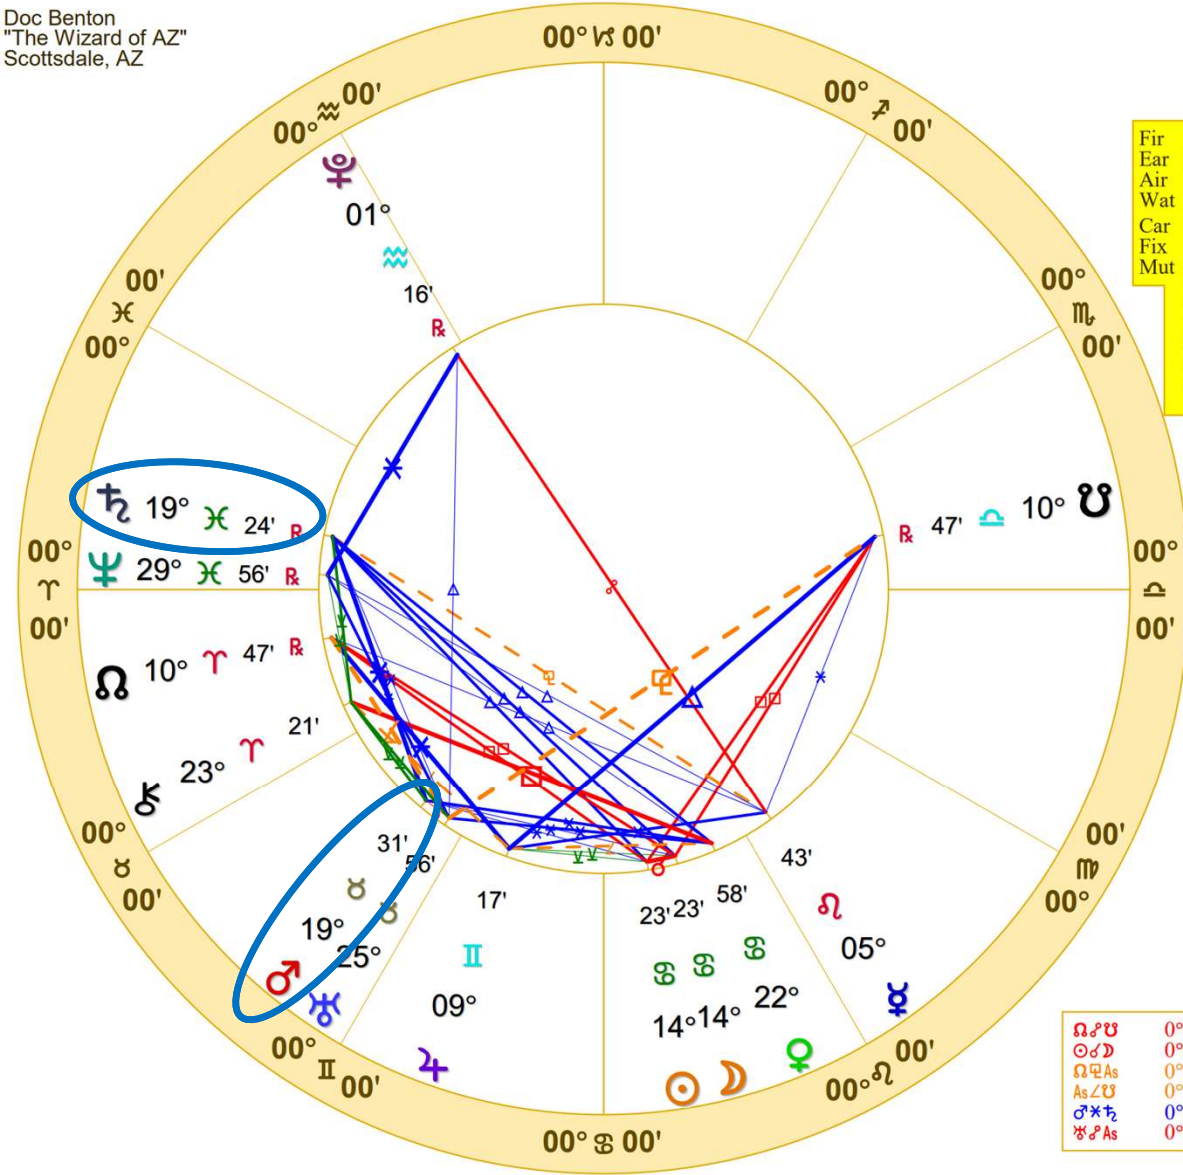

Doc Benton
"The Wizard of AZ"
Scottsdale, AZ

New Moon (astrological)

New Moon Jul 5 2024

July 5, 2024
3:57:10 PM
Standard Time
Scottsdale, Arizona
33N30'33" 111W53'54"
Time Zone: 7 hours West
Geocentric
Tropical 0-Aries

Fir	1	0
Ear	2	0
Air	2	0
Wat	5	1
Car	3	0
Fix	4	1
Mut	3	0
P	A	S
L	A	S
A	N	E
N	E	N
E	N	D
T		

	Long.	Dwada-samsa	Speed
☉	14 32'20"	22 ♄ 40	0.57
☽	14 23'20"	22 ♄ 40	13.06
☿	5 ♁ 43	8 ♁ 31	1.36
♀	22 35'58"	5 ♃ 36	1.14
♂	19 8'31"	24 ♄ 11	0.43
♁	9 ♃ 17	21 ♃ 21	0.13
♂	19 ♃ 24R	22 ♁ 46	0.01R
♂	25 8'56"	11 ♃ 16	0.03
♃	29 ♃ 56R	29 ♃ 09	0.00R
♃	1 16R	15 ♃ 16	0.01R
♂	23 7'21"	10 ♃ 12	0.01
♁	10 7'47R	9 ♁ 21	0.13R
As	25 ♃ 49	9 ♃ 42	0.49
Mc	4 ♃ 59	29 ♁ 46	1.03
♃	10 ♁ 47R	9 ♃ 21	0.13R

♁♂♃	0°00'a	♂♂♂	0°10's	♀♂♂	1°19'a
♂♂♂	0°00's	♂♂♂	0°10's	♂♂♂	1°21'a
♂♂♂	0°02's	♀♂♂	0°23'a	♂♂♂	1°30'a
As♂♂	0°02's	♂♂♂	0°44'a	♂♂♂	1°30'a
♂♂♂	0°07's	♂♂♂	0°56's		
♂♂♂	0°08'a	♂♂♂	1°19's		

Mars sextile Saturn

Venus square Chiron

Venus semisquare Jupiter

Venus sextile Uranus

Sun trine Saturn

Mars semisextile Chiron

Venus trine Neptune

Venus opposite Pluto