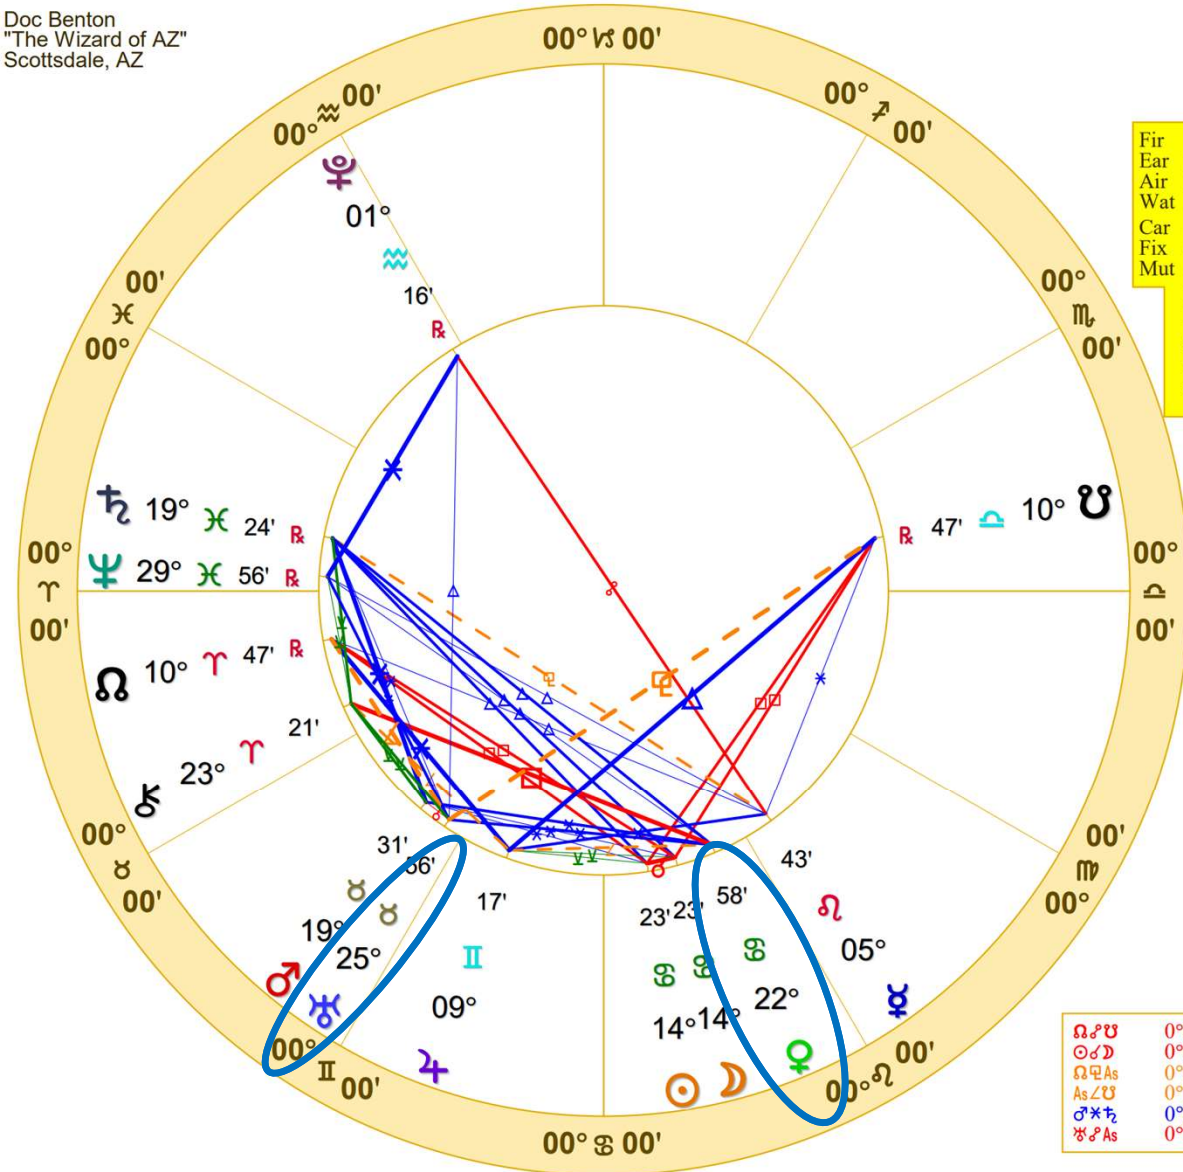

Venus square Chiron

Venus semisquare  
 Jupiter

Venus sextile  
 Uranus

Sun trine Saturn

Mars semisextile  
 Chiron

Venus trine Neptune

Venus opposite Pluto

Doc Benton  
"The Wizard of AZ"  
Scottsdale, AZ

New Moon (astrological)

**New Moon Jul 5 2024**

July 5, 2024  
3:57:10 PM  
Standard Time  
Scottsdale, Arizona  
33N30'33" 111W53'54"  
Time Zone: 7 hours West  
Geocentric  
Tropical 0-Aries

Fir	1	0
Ear	2	0
Air	2	0
Wat	5	1
Car	3	0
Fix	4	1
Mut	3	0
P	L	A
L	S	C
A	N	E
N	E	N
E	N	D
T		