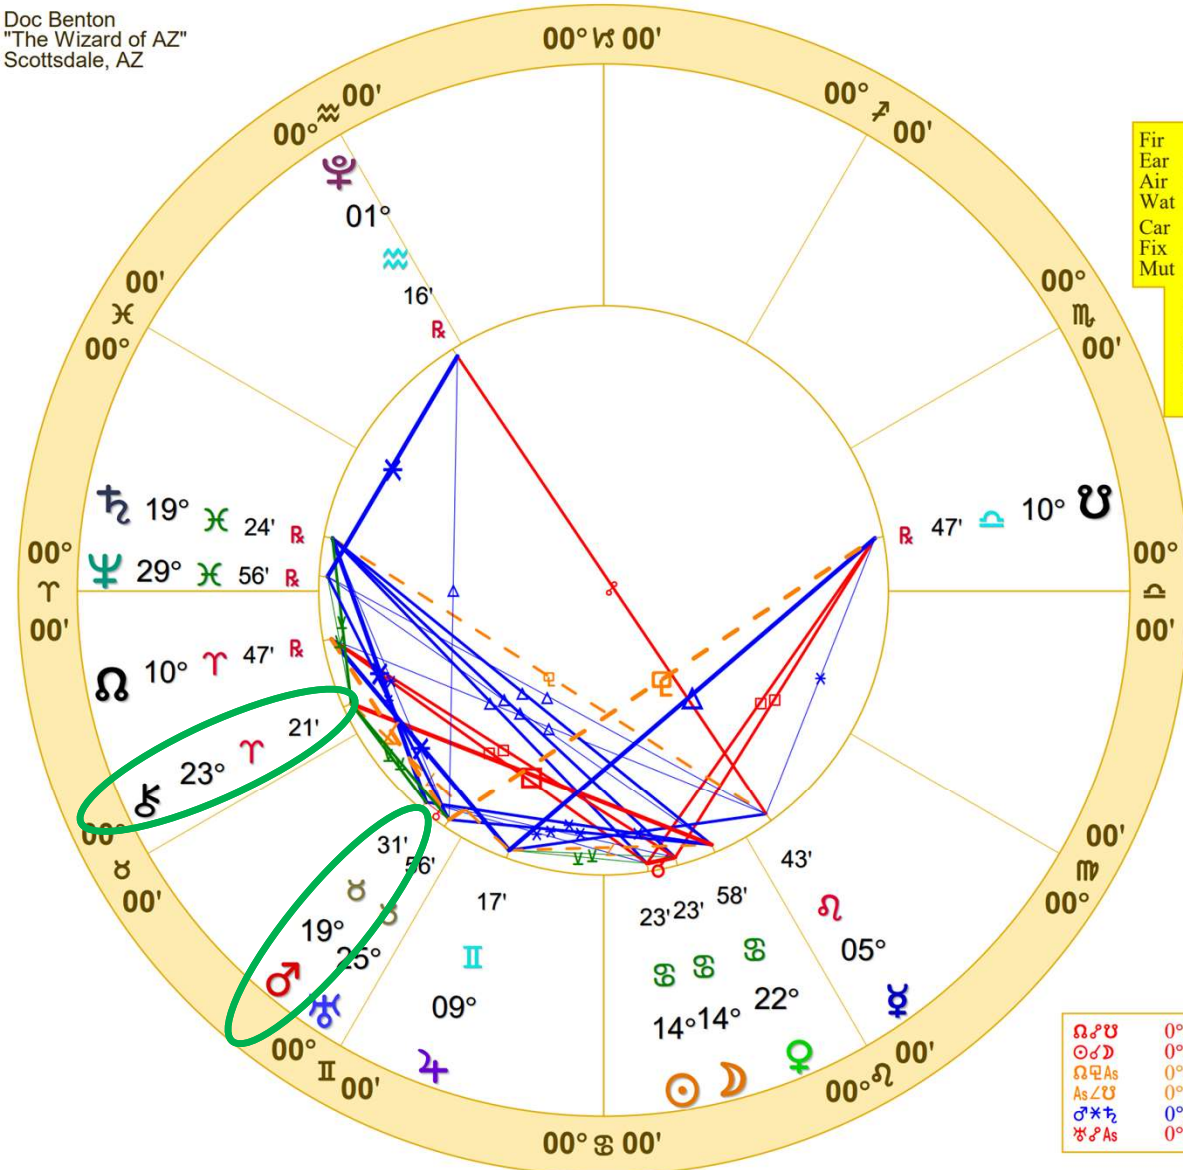

Doc Benton
"The Wizard of AZ"
Scottsdale, AZ

New Moon (astrological)

New Moon Jul 5 2024

July 5, 2024

3:57:10 PM

Standard Time

Scottsdale, Arizona

33N30'33" 111W53'54"

Time Zone: 7 hours West

Geocentric

Tropical 0-Aries

Fir	1	0
Ear	2	0
Air	2	0
Wat	5	1
Car	3	0
Fix	4	1
Mut	3	0
P	L	A
L	S	C
A	N	E
N	E	N
E	N	D
T		

	Long.	Dwada-samsa	Speed
☉	14 323'20"	22 ♄ 40	0.57
☽	14 323'20"	22 ♄ 40	13.06
☿	5 ♁ 43	8 ♁ 31	1.36
♀	22 3 58	5 ♀ 36	1.14
♂	19 8 31	24 ♄ 11	0.43
♃	9 ♀ 17	21 ♀ 21	0.13
♄	19 ♃ 24R	22 ♁ 46	0.01R
♅	25 8 56	11 ♃ 16	0.03
♀	29 ♃ 56R	29 ♃ 09	0.00R
♁	1 ♃ 16R	15 ♃ 16	0.01R
♆	23 ♀ 21	10 ♃ 12	0.01
♁	10 ♀ 47R	9 ♁ 21	0.13R
♁	25 ♀ 49	9 ♀ 42	0.49
♁	4 ♀ 59	29 ♁ 46	1.03
♁	10 ♁ 47R	9 ♃ 21	0.13R

♁♂♂	0°00'a	♁♂♂	0°10's	♁♂♂	1°19'a
♁♂♂	0°00's	♁♂♂	0°10's	♁♂♂	1°21'a
♁♂♂	0°02's	♁♂♂	0°23'a	♁♂♂	1°30'a
♁♂♂	0°02's	♁♂♂	0°44'a	♁♂♂	1°30'a
♁♂♂	0°07's	♁♂♂	0°56's		
♁♂♂	0°08'a	♁♂♂	1°19's		

Mars sextile Saturn

Venus square Chiron

Venus semisquare
Jupiter

Venus sextile Uranus

Sun trine Saturn

Mars semisextile
Chiron

Venus trine Neptune

Venus opposite Pluto