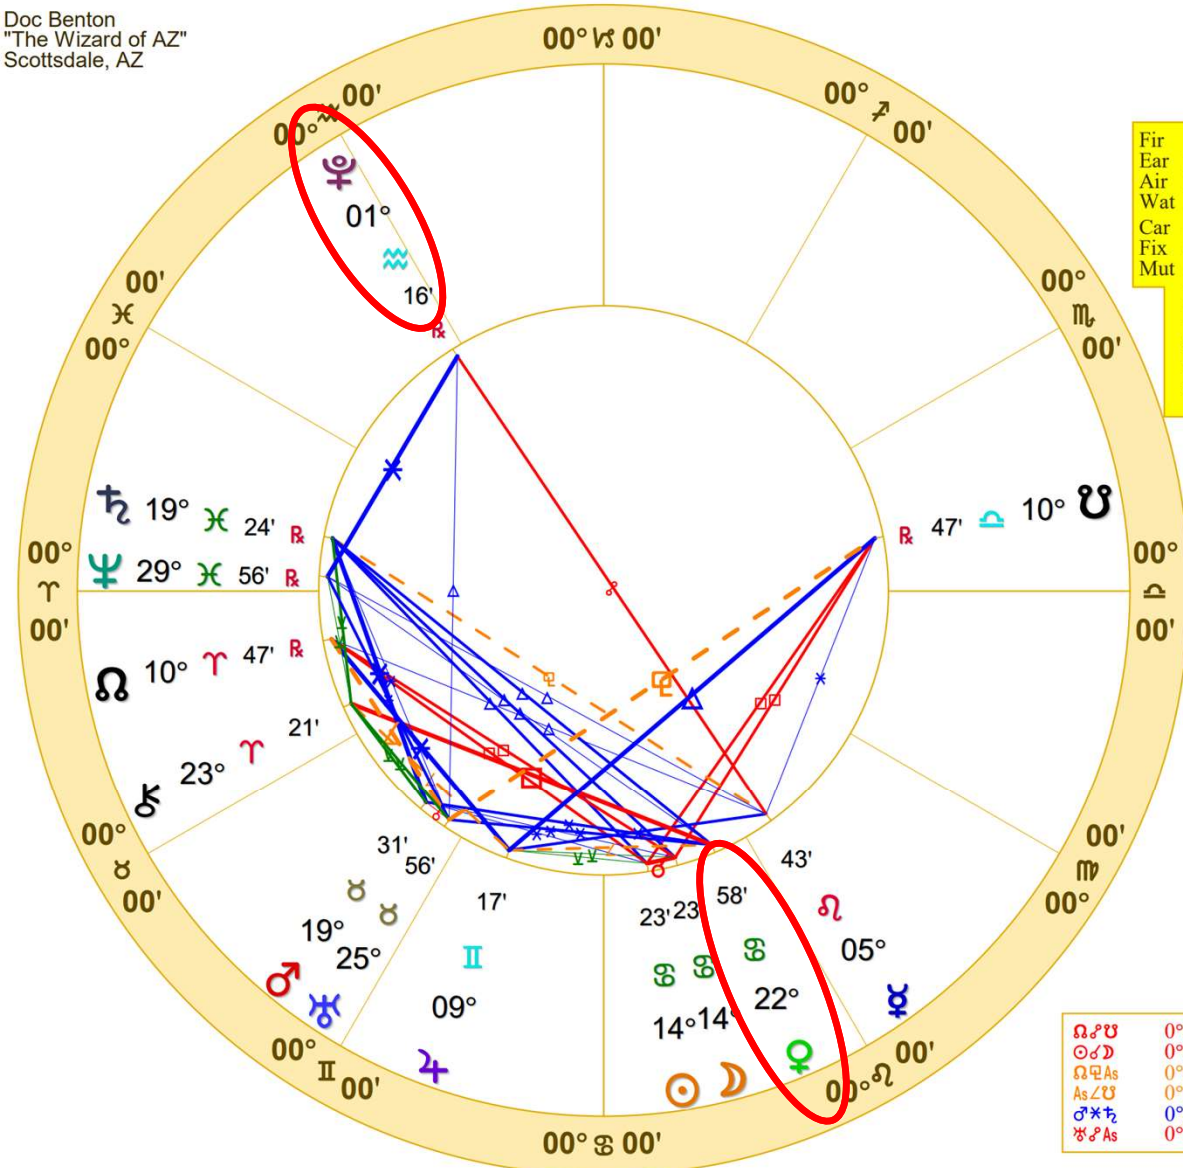

♁♂♂	0°00'a	♁♁♁	0°10's	♁♁♁	1°19'a
♁♁♁	0°00's	♁♁♁	0°10's	♁♁♁	1°21'a
♁♁♁♁	0°02's	♁♁♁	0°23'a	♁♁♁	1°30'a
♁♁♁♁	0°02's	♁♁♁	0°44'a	♁♁♁	1°30'a
♁♁♁♁	0°07's	♁♁♁	0°56's		
♁♁♁♁	0°08'a	♁♁♁	1°19's		

Mars sextile Saturn

Venus square Chiron

Venus semisquare  
 Jupiter

Venus sextile Uranus

Sun trine Saturn

Mars semisextile  
 Chiron

Venus trine Neptune

Venus opposite  
 Pluto

Search for Transits  
Jul 05, 2024 - Jul 13, 2024

Jul 05, 2024  
Page 1

Event	Date	Time	P1 Pos	P2 Pos
♂ ✖ ʔ	Jul 05, 2024	12:03 pm	19° ʘ24'	19° ✖24' Rx
♀ □ ʒ	Jul 05, 2024	11:33 pm	23° ʘ21'	23° ʔ21'
♀ ʌ ʒ	Jul 06, 2024	10:57 pm	24° ʘ33'	09° ʔ33'
♀ ✖ ʔ	Jul 08, 2024	04:05 am	26° ʘ03'	26° ʘ03'
☉ Δ ʔ	Jul 10, 2024	08:05 pm	19° ʘ19'	19° ✖19' Rx
♂ ʌ ʒ	Jul 11, 2024	04:28 am	23° ʘ26'	23° ʔ26'
♀ Δ ʔ	Jul 11, 2024	07:33 am	29° ʘ55'	29° ✖55' Rx
♀ > ʒ	Jul 11, 2024	09:20 am	00° ʒ00'	
♀ ♂ ʔ	Jul 12, 2024	07:09 am	01° ʒ07'	01° ≈07' Rx