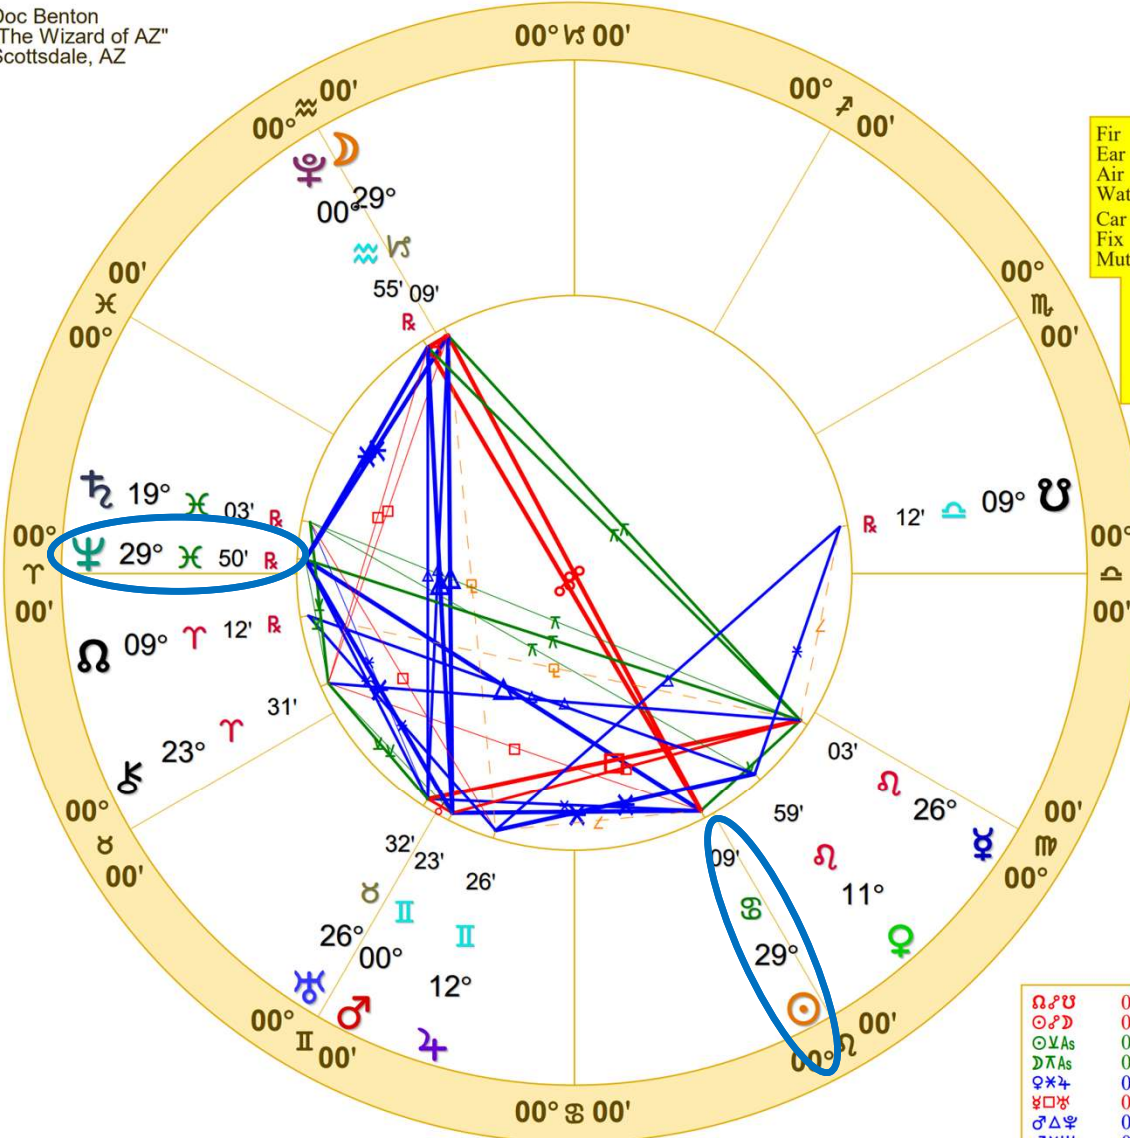

Doc Benton
"The Wizard of AZ"
Scottsdale, AZ

Full Moon (astrological)

Full Moon Jul 21 2024

July 21, 2024
3:16:55 AM

Standard Time

Scottsdale, Arizona

33N30'33" 111W53'54"

Time Zone: 7 hours West

Geocentric

Tropical 0-Aries

Fir	2	0
Ear	2	0
Air	3	1
Wat	3	0
Car	2	0
Fix	4	0
Mut	4	1
P	A	A
L	S	C
A	N	E
N	E	N
E	N	D
T		

	Long.	Dwada-samsa	Speed
☉	29 08'49"	19 II 46	0.57
☽	29 08'49"	19 ♀ 46	14.18
♃	26 01'03"	12 II 40	0.59
♀	11 01'59"	23 ♀ 44	1.14
♂	0 II 23	4 II 42	0.42
♄	12 II 26	29 ♀ 08	0.12
♅	19 ♀ 03R	18 ♀ 33	0.02R
♆	26 01'32"	18 ♀ 21	0.02
♁	29 ♀ 50R	28 ♀ 01	0.01R
♂	0 00'55R	10 ♀ 57	0.01R
♄	23 11'31"	12 ♀ 16	0.00
♁	9 11'12R	20 ♀ 27	0.10R
♁	28 II 47	15 01'30	0.54
♁	10 ♀ 30	6 ♀ 04	1.03
♁	9 01'12R	20 ♀ 27	0.10R

♁♂♁	0°00'a	♁♂♁	0°41'a	♁♂♁	1°43's
♁♂♁	0°00's	♁♂♁	1°03'a	♁♂♁	1°43's
♁♂♁	0°21'a	♁♂♁	1°05'a	♁♂♁	1°46'a
♁♂♁	0°21'a	♁♂♁	1°15'a	♁♂♁	1°46'a
♁♂♁	0°27'a	♁♂♁	1°15'a	♁♂♁	1°49's
♁♂♁	0°28'a	♁♂♁	1°18's	♁♂♁	1°51's
♁♂♁	0°31'a	♁♂♁	1°18's	♁♂♁	1°51's
♁♂♁	0°33's	♁♂♁	1°28'a	♁♂♁	1°55'a
♁♂♁	0°41'a	♁♂♁	1°36'a	♁♂♁	1°59's

Venus sextile Jupiter

Sun trine Neptune

Mars trine Pluto

Sun opposite Pluto

Venus sesquiquadrate
Neptune

Sun Sextile Mars

Sun sesquiquadrate
Saturn

Venus quincunx
Saturn