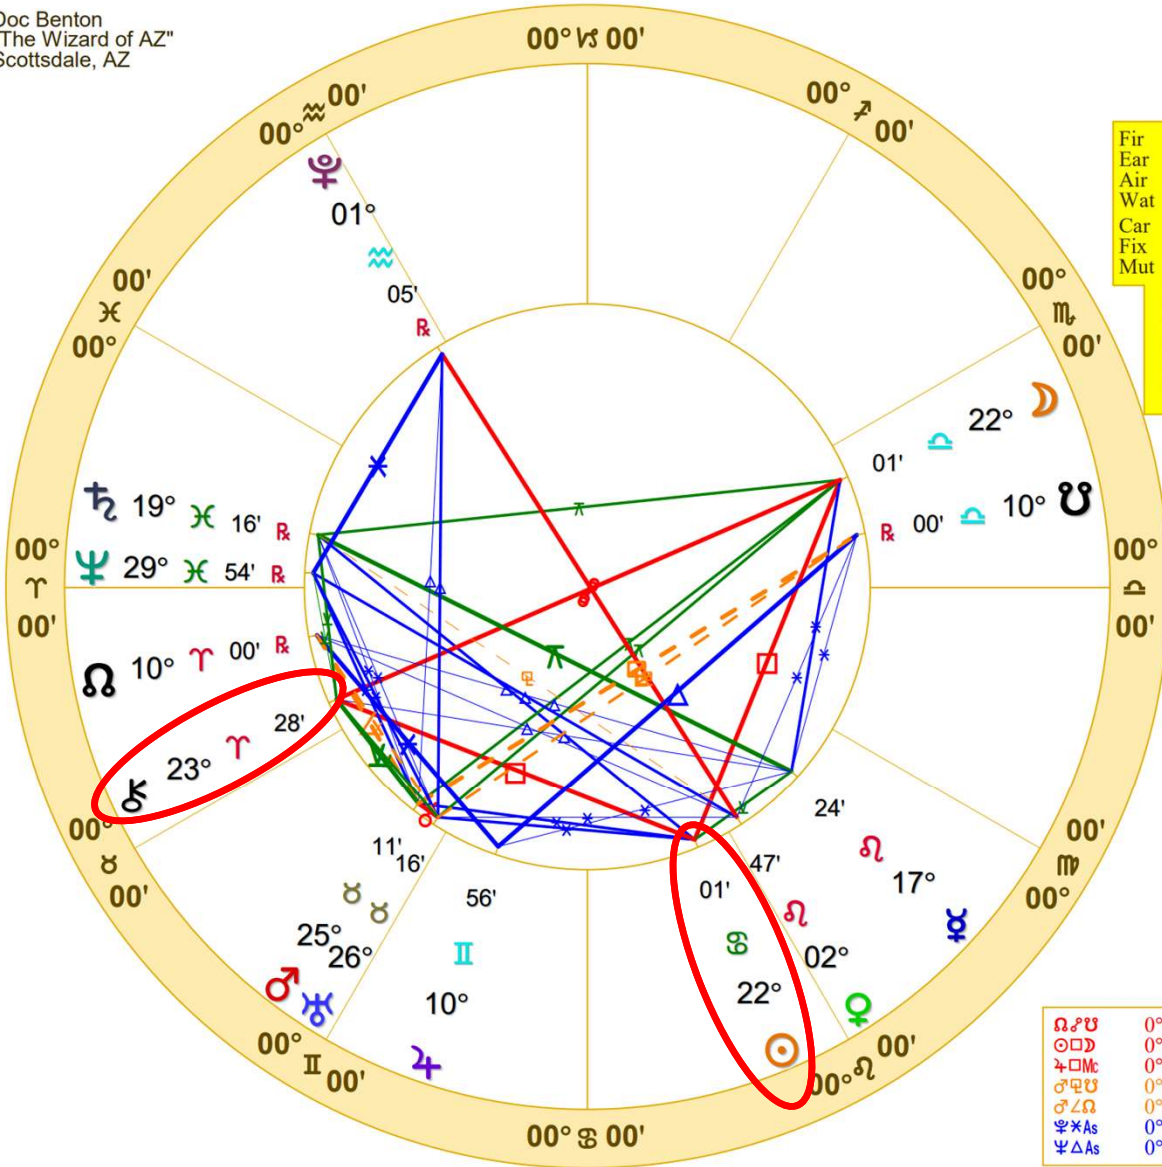

Venus  
sesquiquadrate  
Saturn

Sun square Chiron

Mars conjunct  
Uranus

Sun sextile Uranus

Sun semisquare  
Jupiter

Mars sextile Neptune

Doc Benton  
 "The Wizard of AZ"  
 Scottsdale, AZ

NATAL CHART