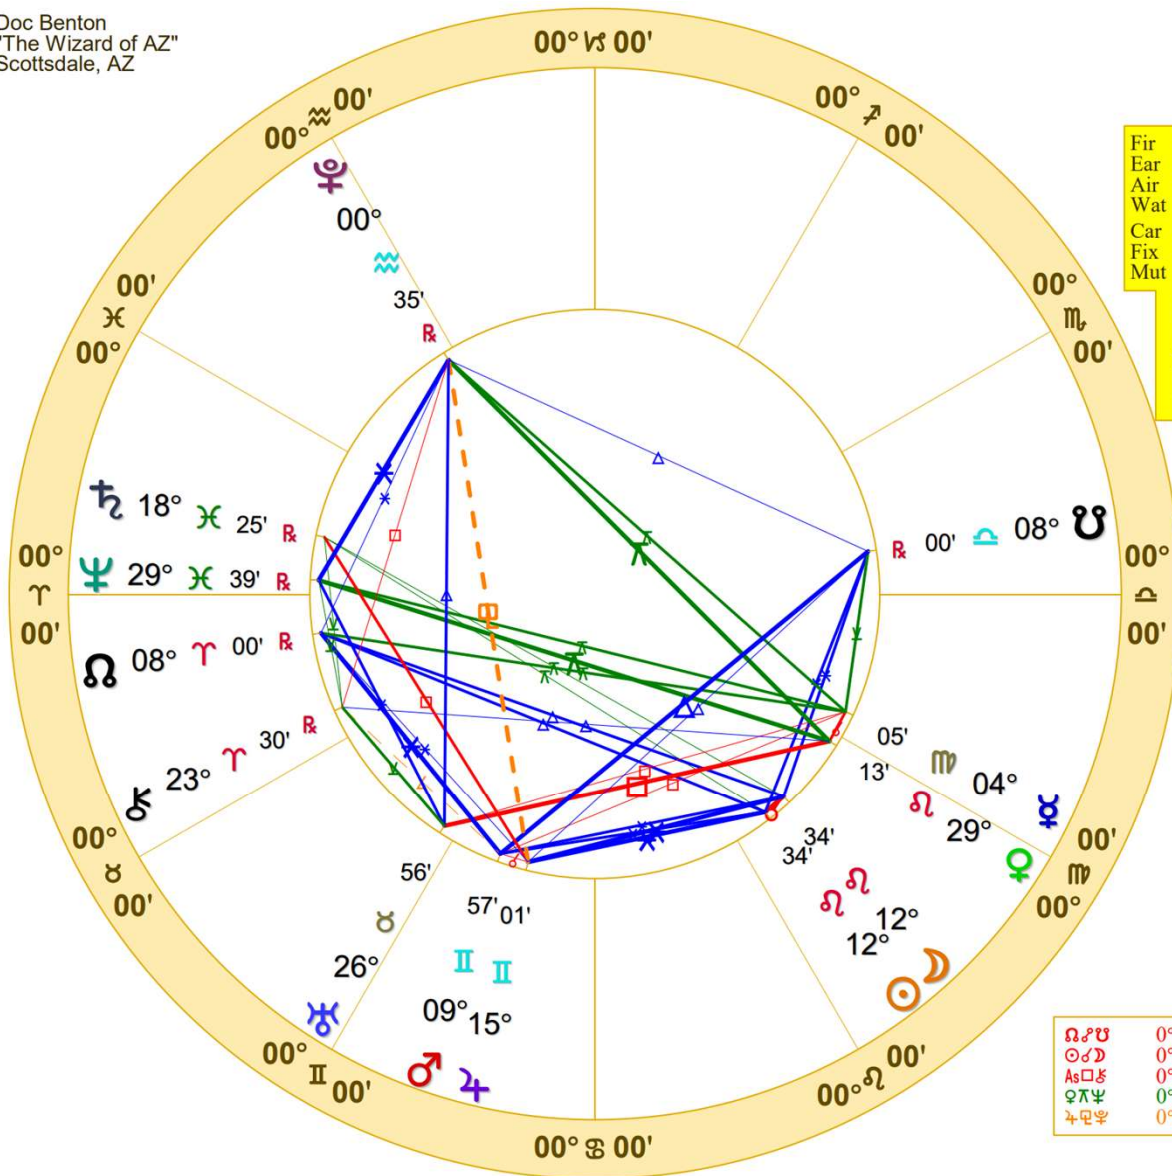

Doc Benton
"The Wizard of AZ"
Scottsdale, AZ

New Moon (astrological)

New Moon Aug 4 2024

August 4, 2024

4:12:49 AM

Standard Time

Scottsdale, Arizona

33N30'33" 111W53'54"

Time Zone: 7 hours West

Geocentric

Tropical 0-Aries

Fir	3	0
Ear	2	0
Air	3	0
Wat	2	1
Car	0	1
Fix	5	0
Mut	5	0
P	A	S
L	A	C
A	N	E
N	E	N
E	N	D

Venus square Uranus

Jupiter square Saturn

Jupiter sesquiquadrate Pluto

Sun/Moon sextile Jupiter/Mars

Uranus trine Pluto

Pluto sextile Neptune

Neptune sextile Uranus

	Long.	Dwada-samsa	Speed
☉	12 ♏ 34'02"	0 ♁ 48	0.57
☽	12 ♏ 34'02"	0 ♁ 48	12.26
♃	4 ♏ 05	18 ♁ 58	0.04
♀	29 ♏ 13	20 ♁ 41	1.14
♂	9 ♏ 57	29 ♏ 28	0.40
♄	15 ♏ 01	0 ♁ 07	0.10
♅	18 ♏ 25R	11 ♁ 01	0.03R
♆	26 ♏ 56	23 ♏ 07	0.01
♁	29 ♏ 39R	25 ♁ 47	0.01R
♂	0 ♏ 35R	7 ♁ 00	0.01R
♄	23 ♏ 30R	12 ♁ 00	0.00R
♅	8 ♏ 00R	6 ♁ 04	0.09R
♆	23 ♏ 05	6 ♁ 56	0.50
♁	10 ♏ 41	8 ♁ 11	1.04
♂	8 ♏ 00R	6 ♁ 04	0.09R

♏♂♂	0°00'a	♂♁♁	0°44's	♂♁♁	1°53'a
♏♂♂	0°00's	♂♁♁	0°56'a	♂♁♁	1°53'a
♁♁♁	0°25'a	♂♁♁	1°15'a	♂♁♁	1°53'a
♂♁♁	0°25'a	♂♁♁	1°22'a	♂♁♁	1°57's
♂♁♁	0°34'a	♂♁♁	1°27's	♂♁♁	1°57's