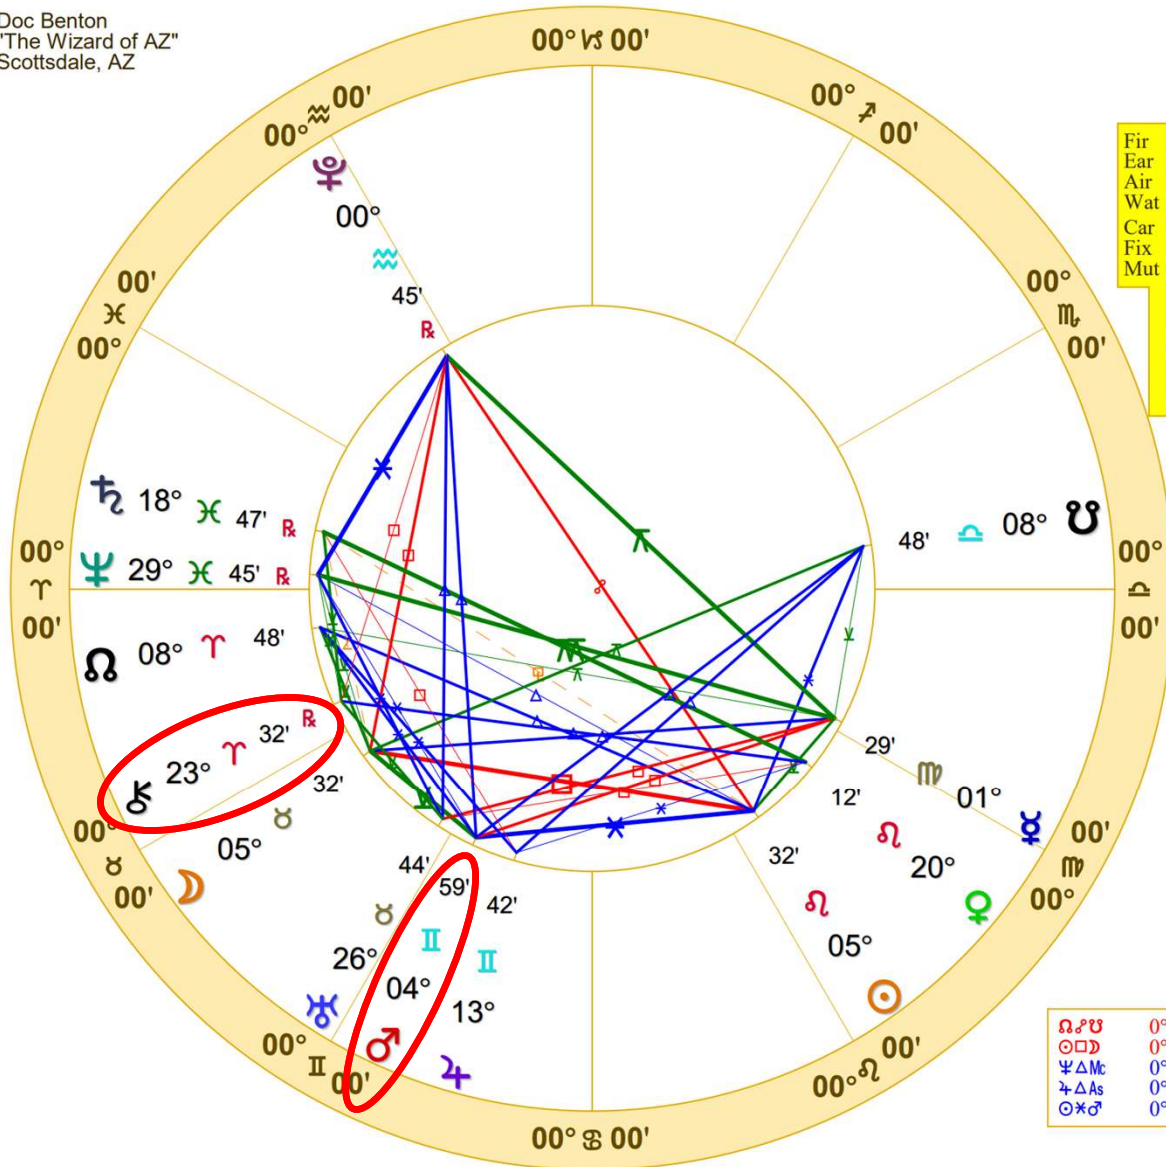

Doc Benton
"The Wizard of AZ"
Scottsdale, AZ

NATAL CHART

3rd Quarter Moon

July 27, 2024
7:51:19 PM
Standard Time
Scottsdale, Arizona
33N30'33" 111W53'54"
Time Zone: 7 hours West
Geocentric
Tropical 0-Aries

Fir	2	0
Ear	3	0
Air	3	1
Wat	2	0
Car	0	0
Fix	5	1
Mut	5	0
		P A S
		L S C
		A N E
		N E N
		D

Venus trine Chiron

Mars semisquare
Chiron

Venus square Uranus

	Long.	Dwada-samsa	Speed
☉	5 ♈ 32'09"	6 ♈ 26	0.57
☽	5 ♉ 32'09"	6 ♉ 26	13.58
☿	1 ♀ 29	17 ♀ 50	0.37
♀	20 ♈ 12	2 ♀ 22	1.14
♂	4 ♀ 59	29 ♉ 52	0.41
♃	13 ♀ 42	14 ♀ 21	0.11
♄	18 ♉ 47R	15 ♈ 22	0.03R
♅	26 ♉ 44	20 ♉ 50	0.02
♆	29 ♉ 45R	27 ♀ 05	0.01R
♇	0 ♀ 45R	9 ♀ 03	0.01R
♈	23 ♀ 32 R	12 ♀ 24	0.00SR
♉	8 ♀ 48	15 ♉ 41	0.00
♊	13 ♀ 09	7 ♉ 50	1.15
♋	29 ♀ 24	22 ♈ 52	0.57
♌	8 ♈ 48	15 ♀ 41	0.00

♈♂♃	0°00'a	♄♃♂	0°33's	♃♃♂	1°36'a
♃♃♂	0°00's	♃♃♂	0°44's	♃♃♂	1°44's
♃♃♂	0°21'a	♃♃♂	1°00'a	♃♃♂	1°45's
♃♃♂	0°33'a	♃♃♂	1°21'a	♃♃♂	1°45's
♃♃♂	0°33's	♃♃♂	1°25's