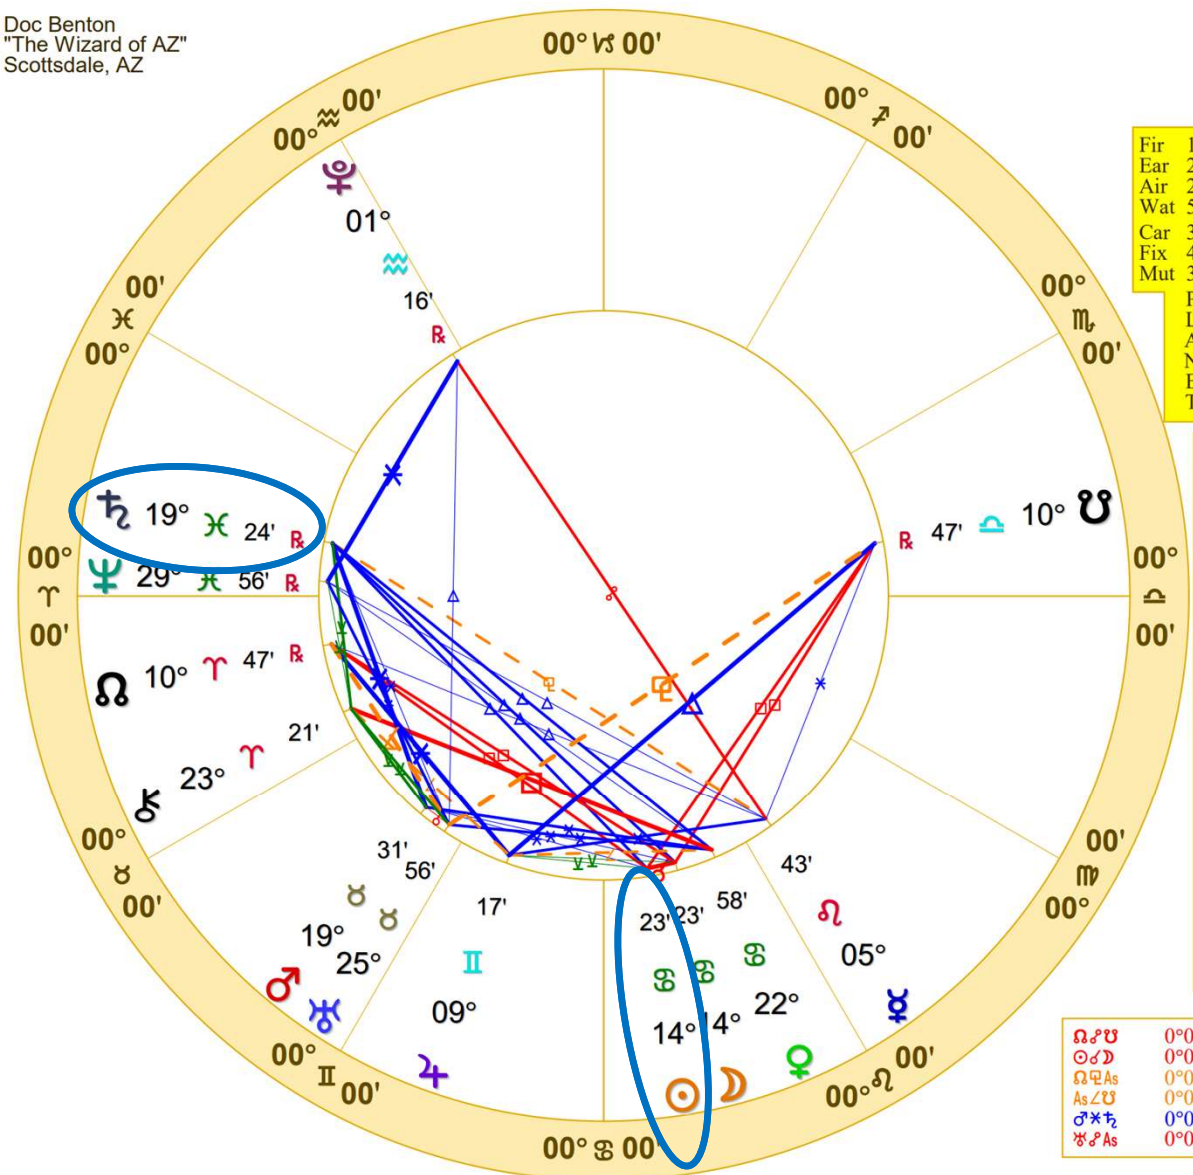

Doc Benton
"The Wizard of AZ"
Scottsdale, AZ

New Moon (astrological)

New Moon Jul 5 2024

July 5, 2024
3:57:10 PM
Standard Time
Scottsdale, Arizona
33N30'33" 111W53'54"
Time Zone: 7 hours West
Geocentric
Tropical 0-Aries

Fir	1	0
Ear	2	0
Air	2	0
Wat	5	1
Car	3	0
Fix	4	1
Mut	3	0
P	L	A
L	S	C
A	N	E
N	E	N
E	N	D
T		

	Long.	Dwada-samsa	Speed
☉	14 30 23'20"	22 ♄ 40	0.57
☽	14 30 23'20"	22 ♄ 40	13.06
☿	5 30 43	8 ♁ 31	1.36
♀	22 30 58	5 ♃ 36	1.14
♂	19 30 31	24 ♄ 11	0.43
♁	9 30 17	21 ♀ 21	0.13
♂	19 30 24R	22 ♁ 46	0.01R
♂	25 30 56	11 ♃ 16	0.03
♀	29 30 56R	29 ♁ 09	0.00R
♀	1 30 16R	15 ♁ 16	0.01R
♂	23 30 21	10 ♃ 12	0.01
♁	10 30 47R	9 ♁ 21	0.13R
As	25 30 49	9 ♀ 42	0.49
Mc	4 30 59	29 ♁ 46	1.03
♁	10 30 47R	9 ♁ 21	0.13R

♁♂♁	0°00'a	♂♂♂	0°10's	♀♂♂	1°19'a
♁♂♂	0°00's	♂♂♂	0°10's	♀♂♂	1°21'a
♁♂♂	0°02's	♀♂♂	0°23'a	♂♂♂	1°30'a
As♂♂	0°02's	♀♂♂	0°44'a	♂♂♂	1°30'a
♂♂♂	0°07's	♂♂♂	0°56's		
♂♂♂	0°08'a	♂♂♂	1°19's		

Mars sextile Saturn

Venus square Chiron

Venus semisquare
Jupiter

Venus sextile Uranus

Sun trine Saturn

Mars semisextile
Chiron

Venus trine Neptune

Venus opposite Pluto