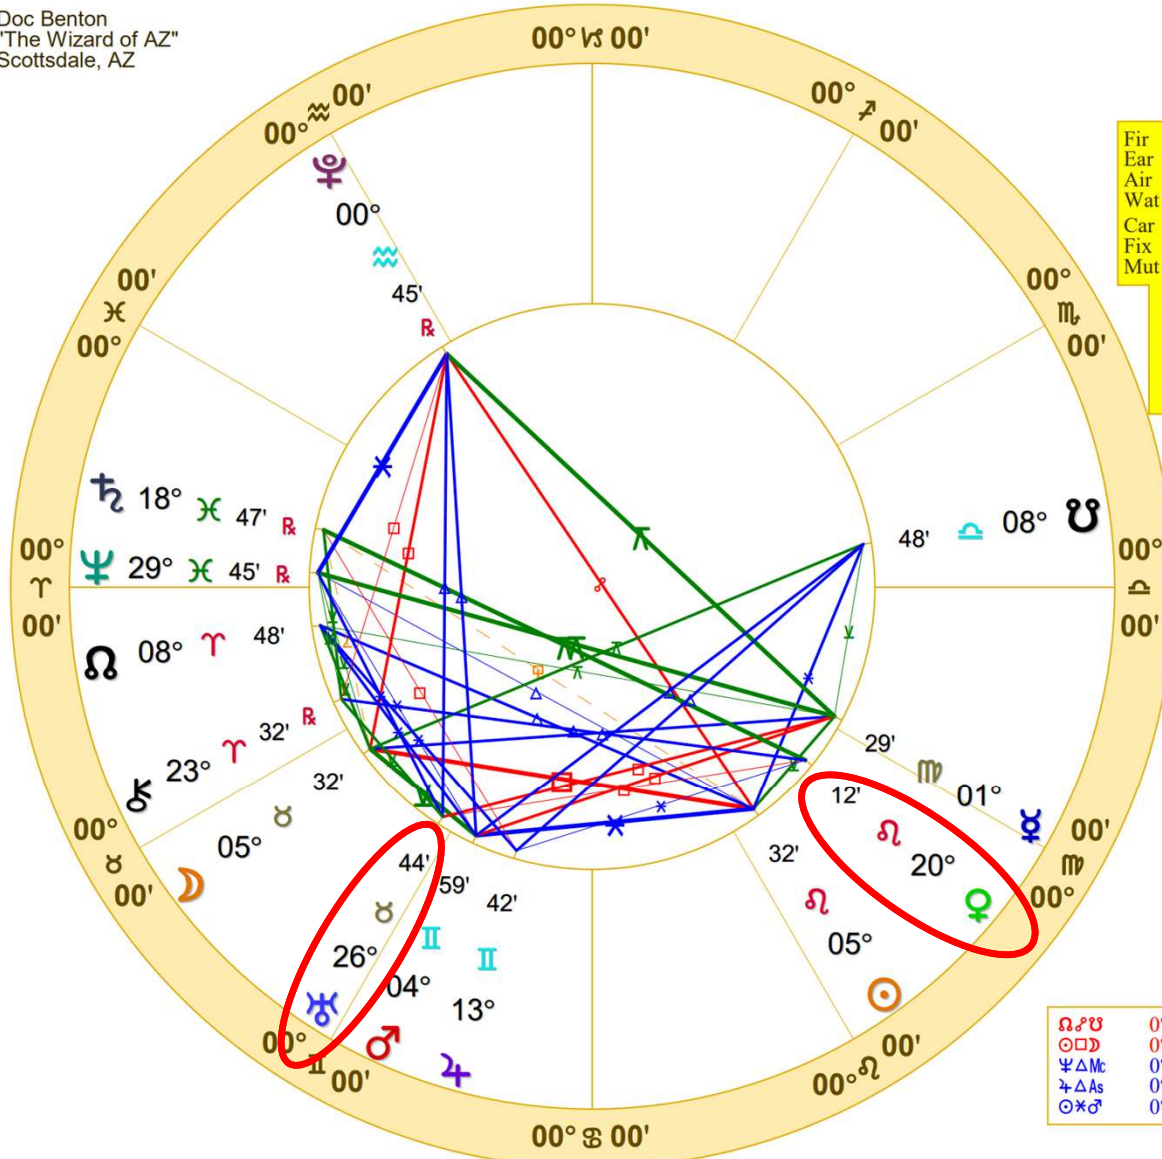

Doc Benton
"The Wizard of AZ"
Scottsdale, AZ

NATAL CHART

3rd Quarter Moon

July 27, 2024
7:51:19 PM
Standard Time
Scottsdale, Arizona
33N30'33" 111W53'54"
Time Zone: 7 hours West
Geocentric
Tropical 0-Aries

Venus trine Chiron

Mars semisquare
Chiron

Venus square
Uranus

Fir	2	0
Ear	3	0
Air	3	1
Wat	2	0
Car	0	0
Fix	5	1
Mut	5	0
		P A S
		L S C
		A N E
		N E N
		D

	Long.	Dwada-samsa	Speed
☉	5 ♎ 32'09"	6 ♁ 26	0 57
☽	5 ♉ 32'09"	6 ☿ 26	13 58
☿	1 ♍ 29	17 ♀ 50	0 37
♀	20 ♎ 12	2 ♀ 22	1 14
♂	4 ♀ 59	29 ☿ 52	0 41
♃	13 ♀ 42	14 ♀ 21	0 11
♄	18 ♉ 47R	15 ♁ 22	0 03R
♅	26 ♉ 44	20 ♉ 50	0 02
♆	29 ♉ 45R	27 ♁ 05	0 01R
♇	0 ♁ 45R	9 ♁ 03	0 01R
♈	23 ♀ 32 R	12 ♀ 24	0 00SR
♉	8 ♀ 48	15 ☿ 41	0 00
♊	13 ♁ 09	7 ☿ 50	1 15
♋	29 ♀ 24	22 ♁ 52	0 57
♌	8 ♁ 48	15 ♀ 41	0 00

♁♂♃	0°00'a	♄♃♂	0°33's	♃♃♁	1°36'a
☉☽	0°00's	♃♂♃	0°44's	♃♂♃	1°44's
♃♁♃	0°21'a	♃*♃	1°00'a	☉♂♃	1°45's
♃♁♁	0°33'a	♃*♃	1°21'a	♄♃♂	1°45's
☉♂	0°33's	♃♂♃	1°25's