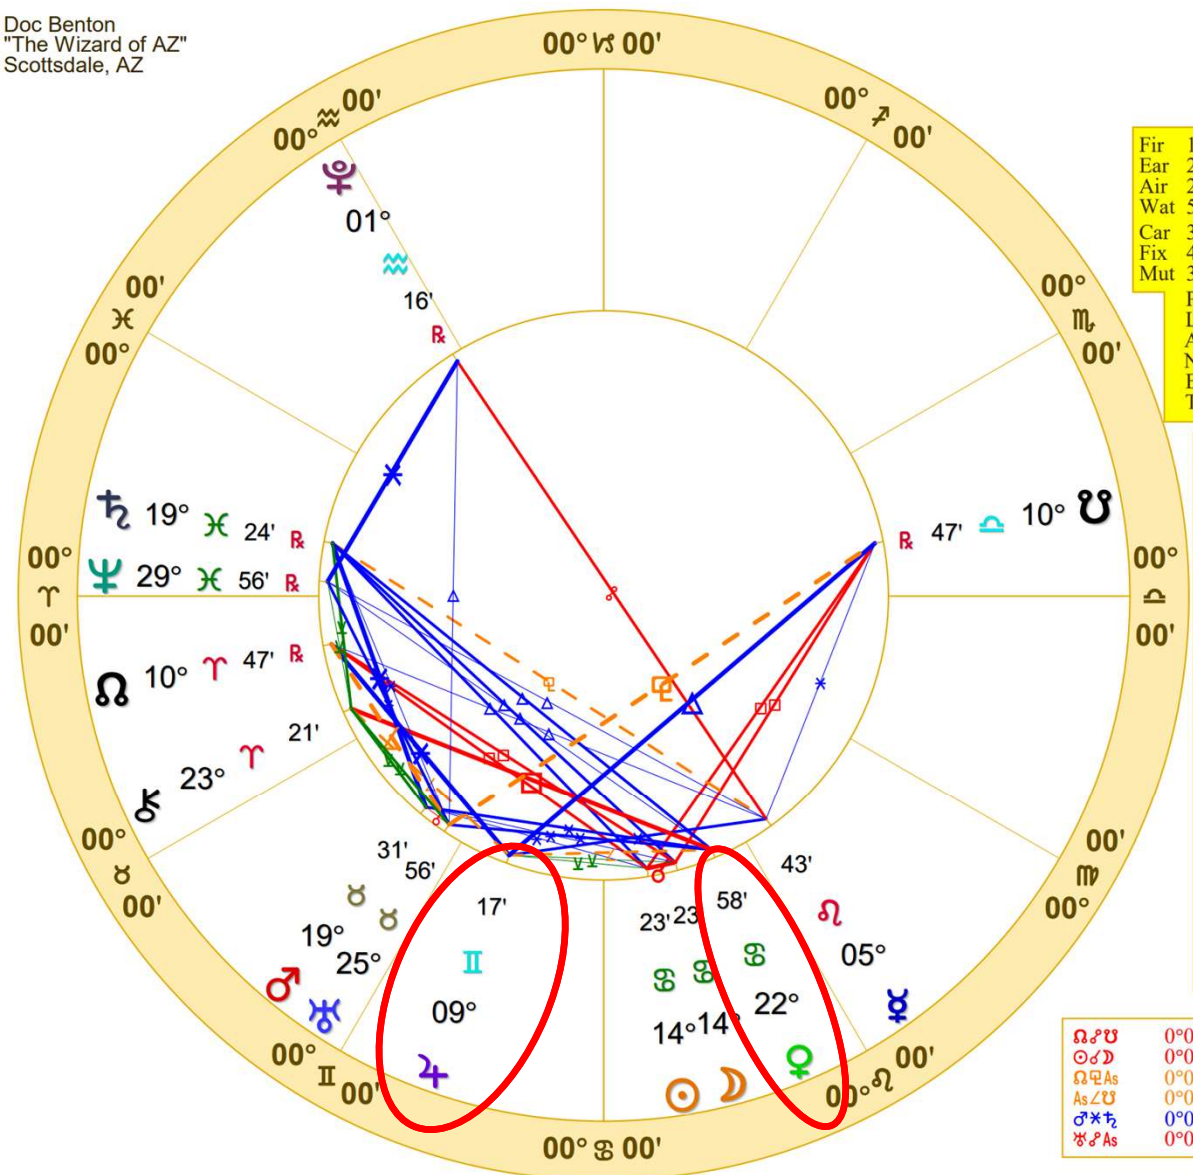

Doc Benton
"The Wizard of AZ"
Scottsdale, AZ

New Moon (astrological)

New Moon Jul 5 2024

July 5, 2024

3:57:10 PM

Standard Time

Scottsdale, Arizona

33N30'33" 111W53'54"

Time Zone: 7 hours West

Geocentric

Tropical 0-Aries

Fir	1	0
Ear	2	0
Air	2	0
Wat	5	1
Car	3	0
Fix	4	1
Mut	3	0
		P A S C E N D
		L A N E N D
		T

	Long.	Dwada-samsa	Speed
☉	14 30 23"20"	22 7 40	0.57
☽	14 30 23"20"	22 7 40	13.06
☿	5 30 43	8 31	1.36
♀	22 30 58	5 11 36	1.14
♂	19 30 31	24 7 11	0.43
♃	9 30 17	21 11 21	0.13
♅	19 30 24R	22 3 46	0.01R
♁	25 30 56	11 30 16	0.03
♆	29 30 56R	29 30 09	0.00R
♇	1 30 16R	15 30 16	0.01R
♁	23 30 21	10 30 12	0.01
♄	10 30 47R	9 30 21	0.13R
♁	25 30 49	9 30 42	0.49
♁	4 30 59	29 30 46	1.03
♆	10 30 47R	9 30 21	0.13R

♁♂♃	0°00'a	♁♄♅	0°10's	♁♃♄	1°19'a
♁♃♄	0°00's	♁♄♃	0°10's	♁♃♄	1°21'a
♁♄♃	0°02's	♁♃♄	0°23'a	♁♃♄	1°30'a
♁♄♃	0°02's	♁♄♃	0°44'a	♁♃♄	1°30'a
♁♃♄	0°07's	♁♄♃	0°56's		
♁♄♃	0°08'a	♁♄♃	1°19's		

Mars sextile Saturn

Venus square Chiron

Venus semisquare
Jupiter

Venus sextile Uranus

Sun trine Saturn

Mars semisextile
Chiron

Venus trine Neptune

Venus opposite Pluto