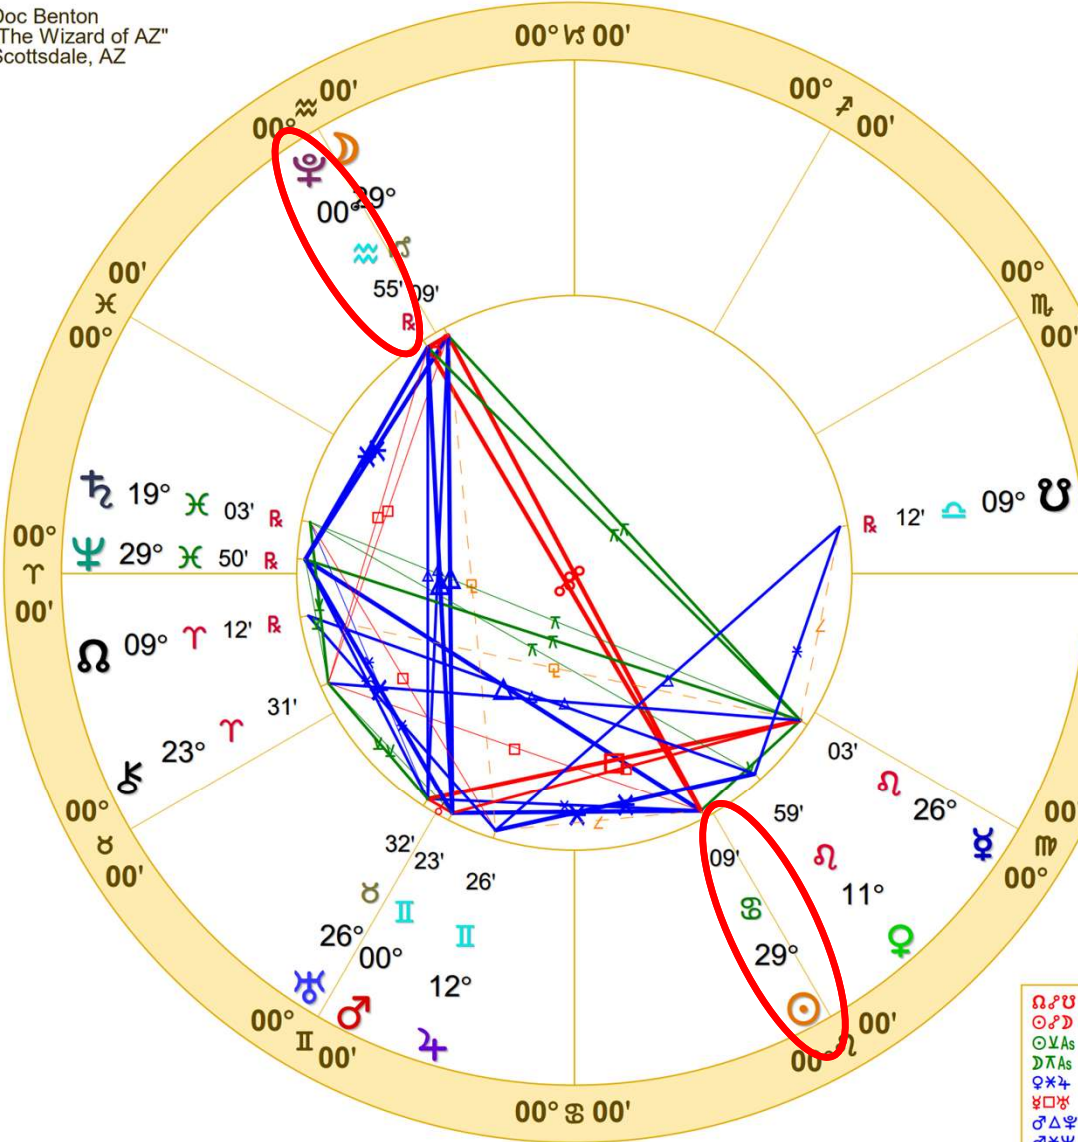

Doc Benton
"The Wizard of AZ"
Scottsdale, AZ

Full Moon (astrological)

Full Moon Jul 21 2024

July 21, 2024
3:16:55 AM
Standard Time
Scottsdale, Arizona
33N30'33" 111W53'54"
Time Zone: 7 hours West
Geocentric
Tropical 0-Aries

Fir	2	0
Ear	2	0
Air	3	1
Wat	3	0
Car	2	0
Fix	4	0
Mut	4	1
P	A	A
L	S	C
A	N	E
N	E	N
E	N	D
T		

	Long.	Dwada-samsa	Speed
☉	29 08'49"	19 II 46	0.57
☽	29 08'49"	19 ♀ 46	14.18
♃	26 01'03"	12 II 40	0.59
♀	11 01'59"	23 ♀ 44	1.14
♂	0 II 23	4 II 42	0.42
♄	12 II 26	29 ♀ 08	0.12
♅	19 ♀ 03R	18 ♀ 33	0.02R
♆	26 01'32"	18 ♀ 21	0.02
♁	29 ♀ 50R	28 ♀ 01	0.01R
♂	0 00'55R	10 ♀ 57	0.01R
♄	23 11'31"	12 ♀ 16	0.00
♁	9 11'12R	20 ♀ 27	0.10R
♁	28 II 47	15 01'30	0.54
♁	10 ♀ 30	6 ♀ 04	1.03
♁	9 01'12R	20 ♀ 27	0.10R

♁♂♃	0°00'a	♁♃♂	0°41'a	♁♃♂	1°43's
♁♂♃	0°00's	♂♁♃	1°03'a	♂♁♃	1°43's
♁♂♃	0°21'a	♂♂♂	1°05'a	♂♂♂	1°46'a
♂♂♂	0°21'a	♂♂♂	1°15'a	♂♂♂	1°46'a
♂♂♂	0°27'a	♂♂♂	1°15'a	♂♂♂	1°49's
♂♂♂	0°28'a	♂♂♂	1°18'a	♂♂♂	1°51's
♂♂♂	0°31'a	♂♂♂	1°18's	♂♂♂	1°51's
♂♂♂	0°33's	♂♂♂	1°28'a	♂♂♂	1°55'a
♂♂♂	0°41'a	♂♂♂	1°36'a	♂♂♂	1°59's

Venus sextile Jupiter

Sun trine Neptune

Mars trine Pluto

Sun opposite Pluto

Venus sesquiquadrate
Neptune

Sun Sextile Mars

Sun sesquiquadrate
Saturn

Venus quincunx
Saturn