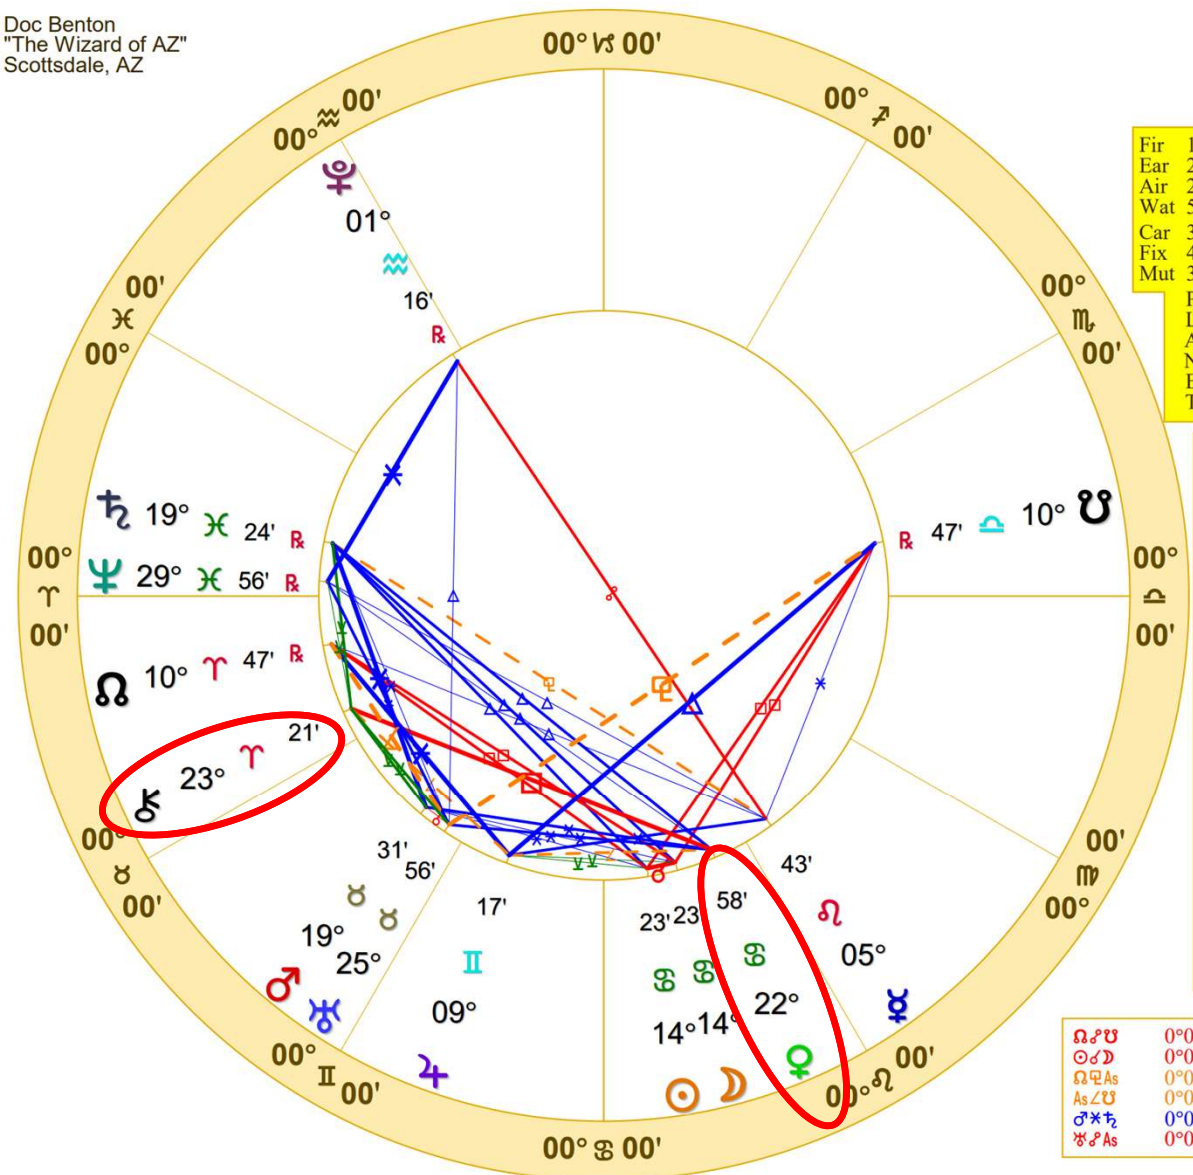

♁♂♁	0°00'a	♁♁♁	0°10's	♁♁♁	1°19'a
♁♁♁	0°00's	♁♁♁	0°10's	♁♁♁	1°21'a
♁♁♁	0°02's	♁♁♁	0°23'a	♁♁♁	1°30'a
♁♁♁	0°02's	♁♁♁	0°44'a	♁♁♁	1°30'a
♁♁♁	0°07's	♁♁♁	0°56's		
♁♁♁	0°08'a	♁♁♁	1°19's		

Mars sextile Saturn

Venus square Chiron

Venus semisquare Jupiter

Venus sextile Uranus

Sun trine Saturn

Mars semisextile Chiron

Venus trine Neptune

Venus opposite Pluto

Doc Benton  
 "The Wizard of AZ"  
 Scottsdale, AZ

New Moon (astrological)

**New Moon Jul 5 2024**

July 5, 2024

3:57:10 PM

Standard Time

Scottsdale, Arizona

33N30'33" 111W53'54"

Time Zone: 7 hours West

Geocentric