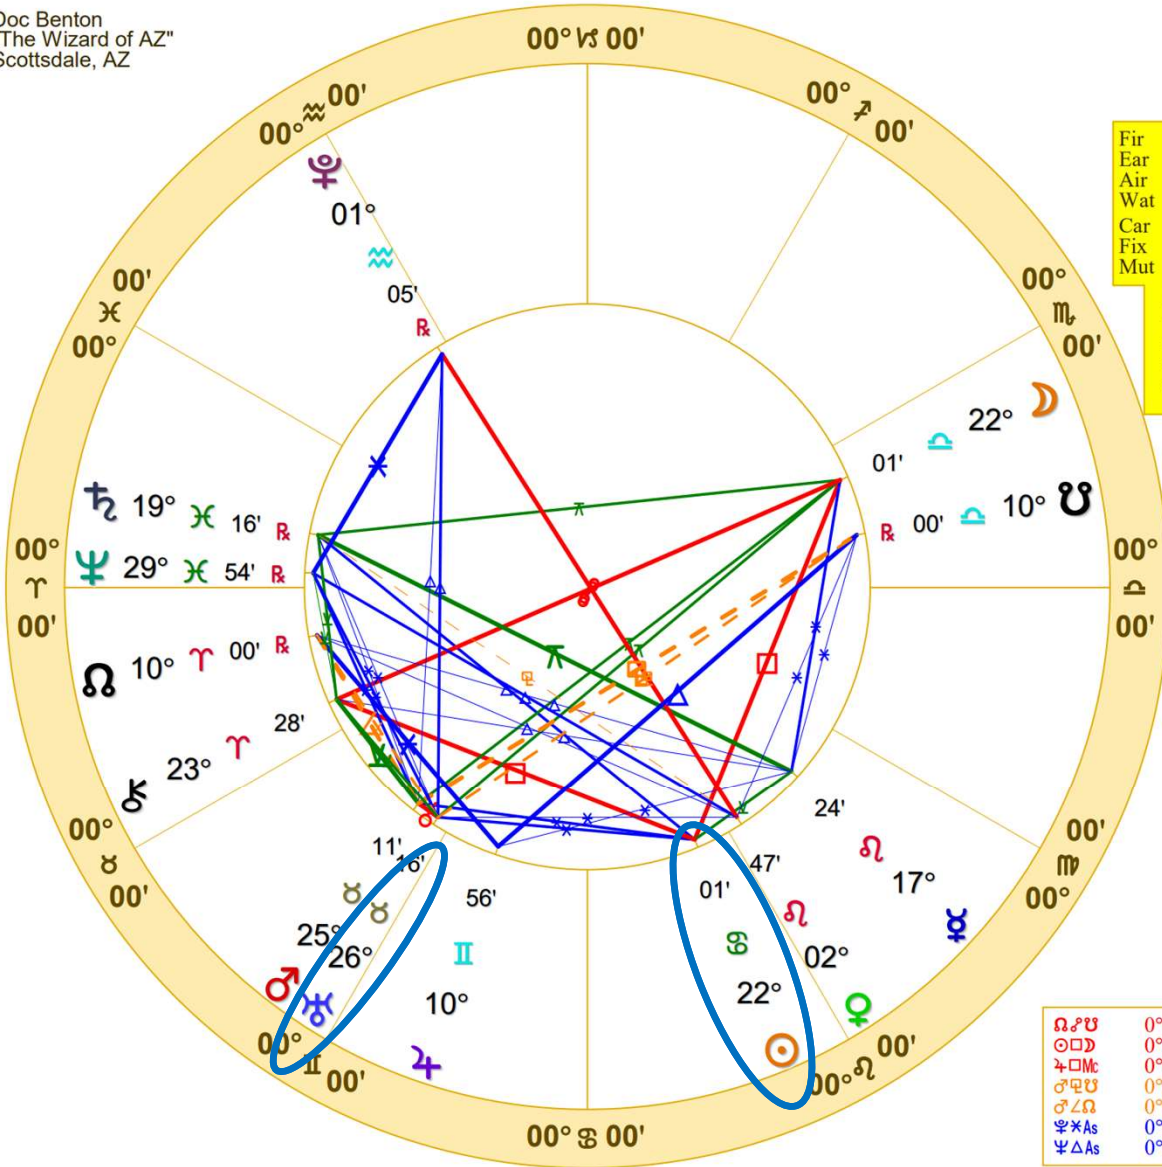

Venus  
 sesquiquadrate  
 Saturn

Sun square Chiron

Mars conjunct  
 Uranus

Sun sextile Uranus

Sun semisquare  
 Jupiter

Mars sextile Neptune

Doc Benton  
"The Wizard of AZ"  
Scottsdale, AZ

NATAL CHART