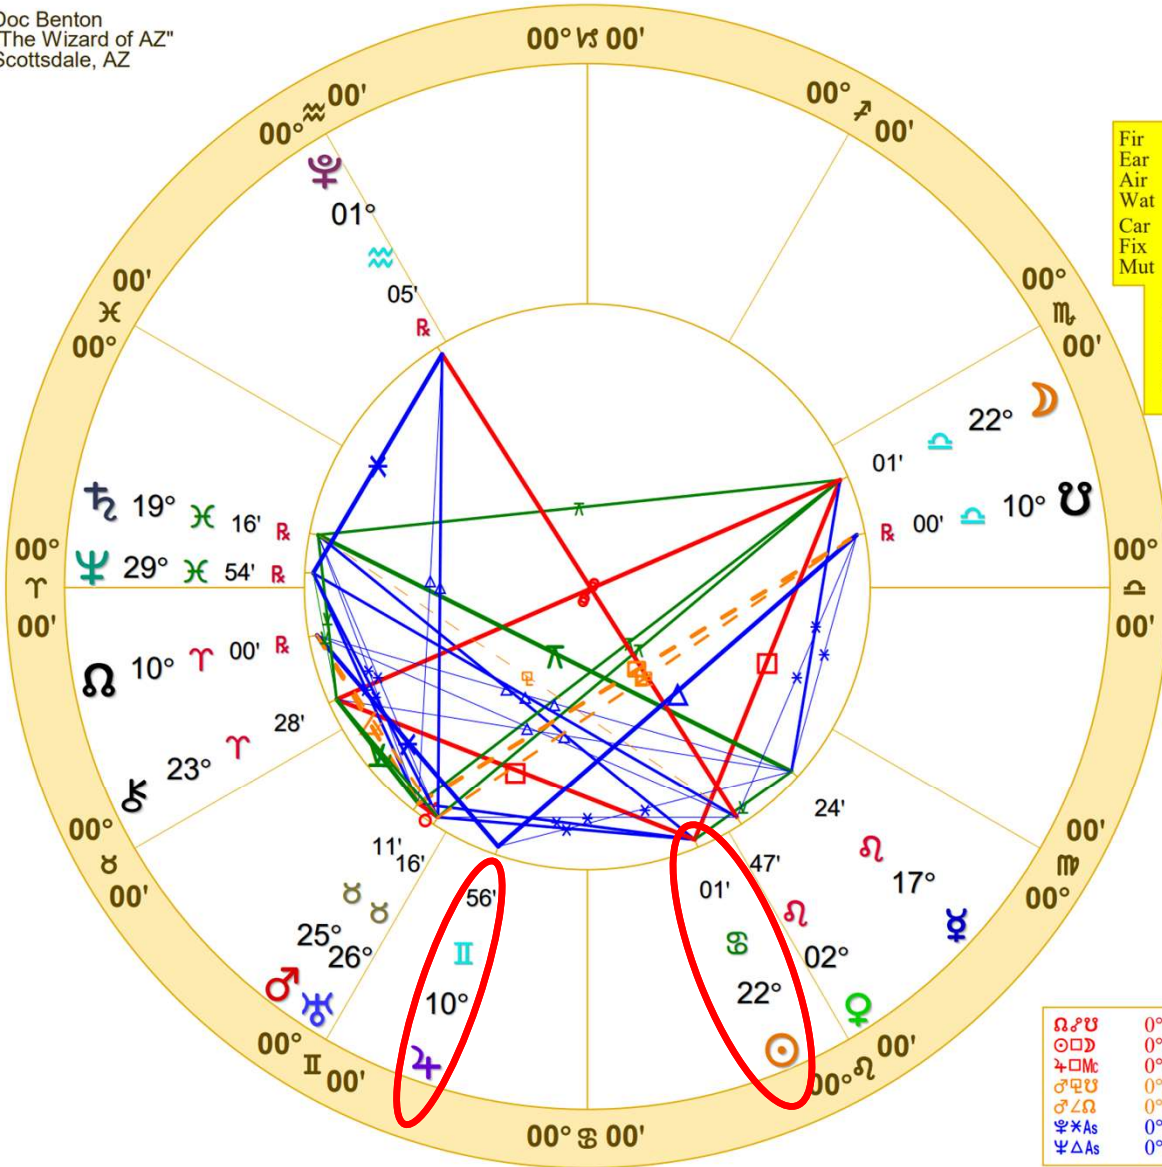

Venus  
sesquiquadrate  
Saturn

Sun square Chiron

Mars conjunct  
Uranus

Sun sextile Uranus

Sun semisquare  
Jupiter

Mars sextile Neptune

Doc Benton  
"The Wizard of AZ"  
Scottsdale, AZ

NATAL CHART