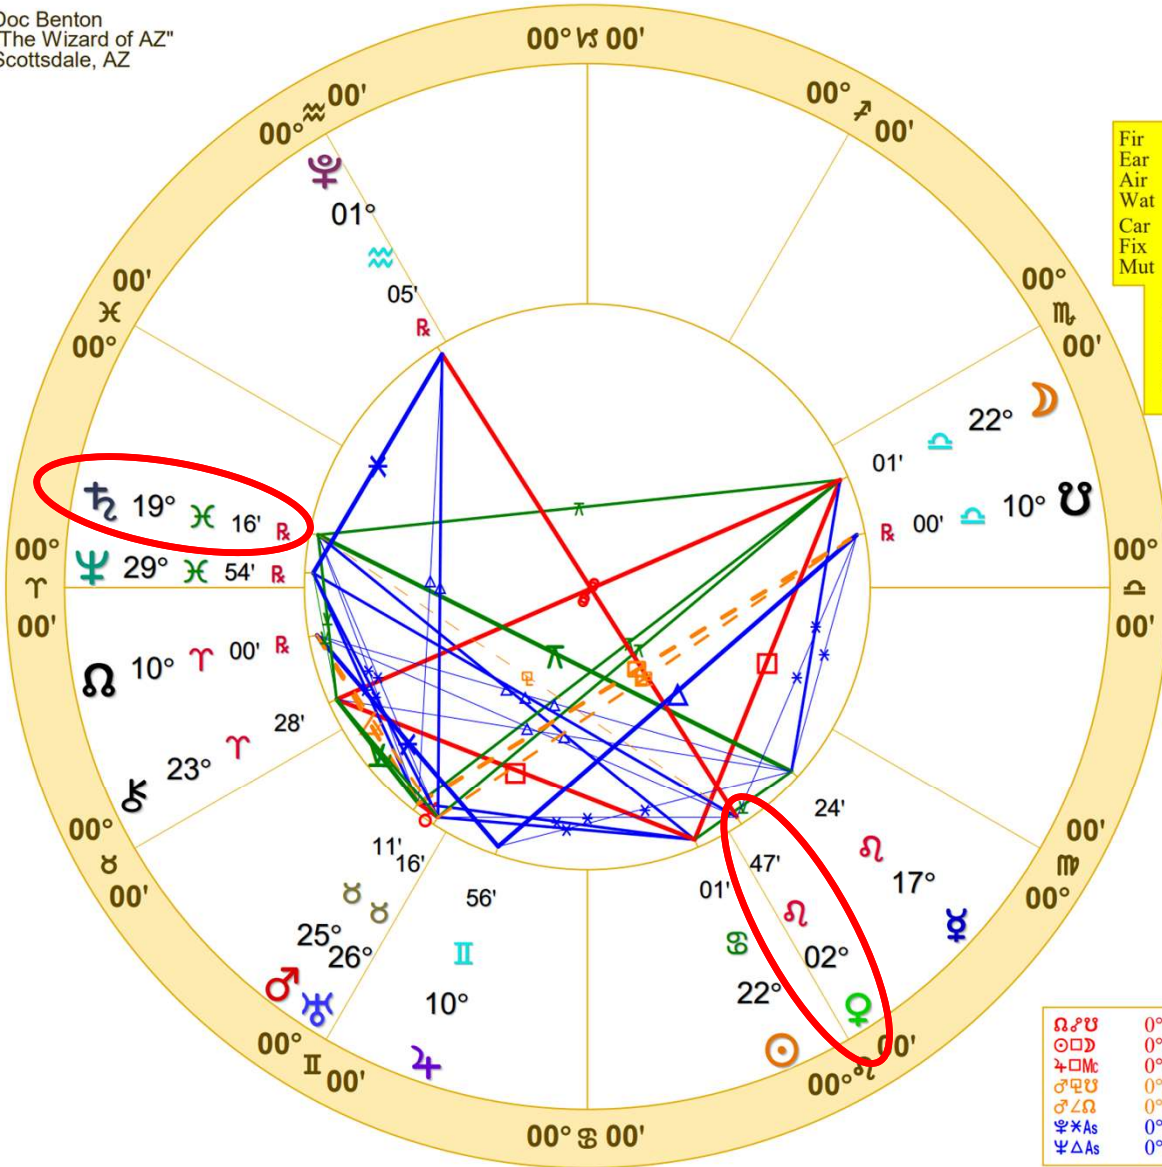

Doc Benton
"The Wizard of AZ"
Scottsdale, AZ

NATAL CHART

1st Quarter Moon

July 13, 2024
3:48:34 PM
Standard Time
Scottsdale, Arizona
33N30'33" 111W53'54"
Time Zone: 7 hours West
Geocentric
Tropical 0-Aries

Fir	2	1
Ear	2	0
Air	3	0
Wat	3	0
Car	2	0
Fix	5	0
Mut	3	1
		P A S C E N D
		L A N E N D
		T

	Long.	Dwada-samsa	Speed
☉	22 8 00'48"	24 30 10	0.57
☽	22 2 00'48"	24 11 10	11.53
♃	17 24	28 48	1.19
♄	2 47	3 29	1.14
♅	25 8 11	2 07	0.42
♆	10 11 56	11 18	0.12
♁	19 16 R	21 09	0.01 R
♂	26 8 16	15 09	0.02
♆	29 16 R	28 45	0.00 R
♁	1 05 R	13 04	0.01 R
♃	23 11 28	11 34	0.01
♄	10 11 00 R	0 01	0.00 R
As	0 33	6 39	0.49
Mc	11 05	13 02	1.03
☽	10 00 R	0 01	0.00 R

♁♂	0°00'a	♃♄	0°56's	♁♄	1°16's
☉☽	0°00'a	♃♁	0°56's	☉♃	1°27'a
♃♁	0°09's	♁♁	1°05's	♄♃	1°27'a
♃♄	0°11's	♁♃	1°05's	♁♃	1°28'a
♃♁	0°11's	♃♃	1°05'a	♁♃	1°42's
♃♁	0°32'a	♃♃	1°12'a	♃♃	1°43's
♃♁	0°40's	♃♃	1°16's	♃♃	1°52'a

Venus
sesquiquadrate
Saturn

Sun square Chiron

Mars conjunct
Uranus

Sun sextile Uranus

Sun semisquare
Jupiter

Mars sextile Neptune