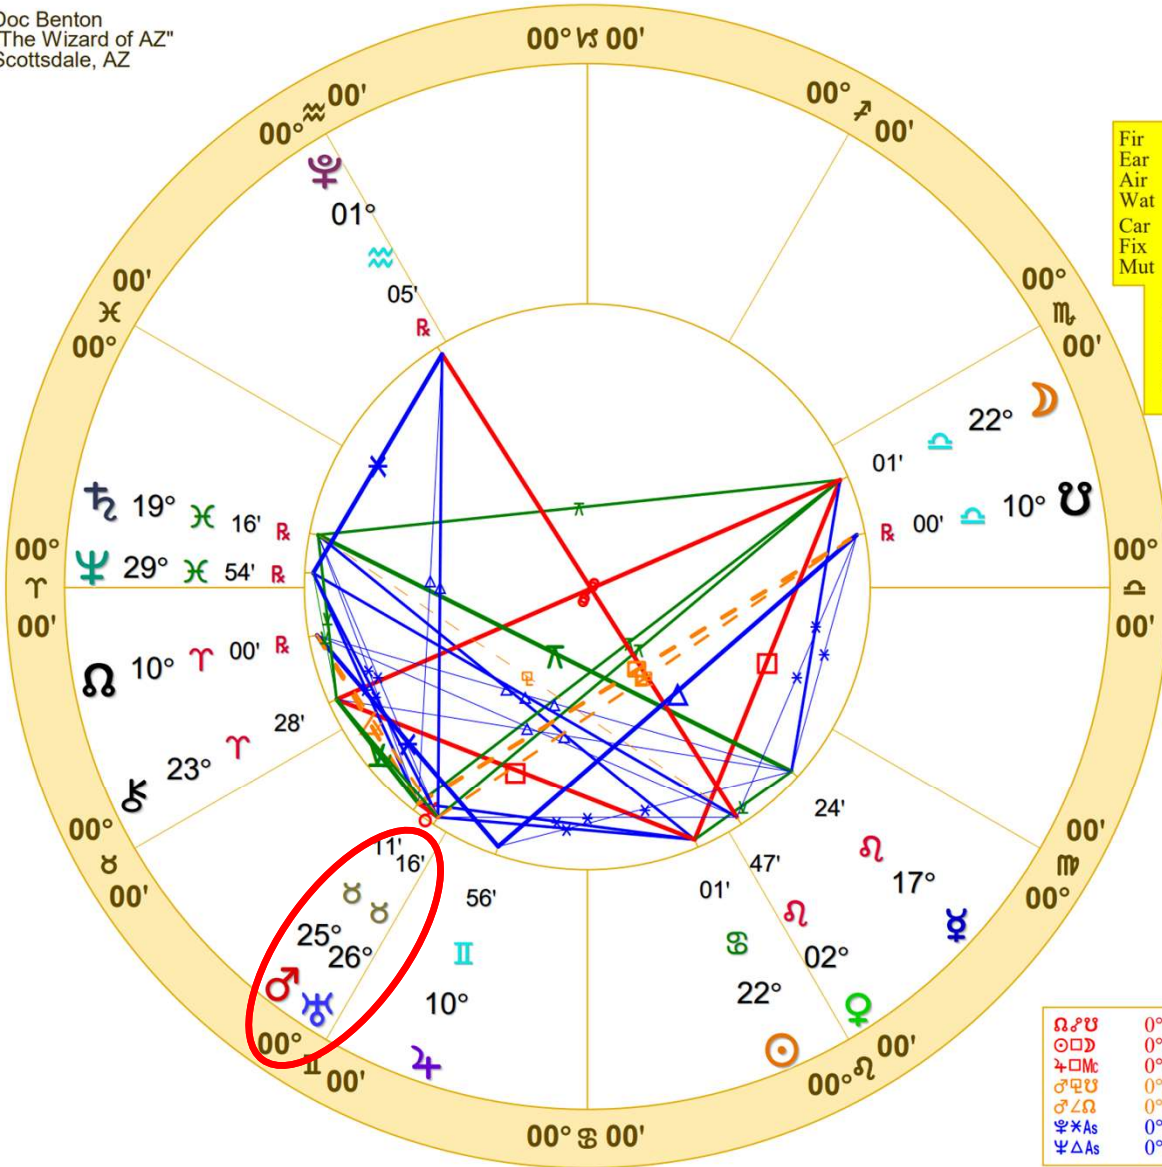

Venus  
 sesquiquadrate  
 Saturn

Sun square Chiron

Mars conjunct  
 Uranus

Sun sextile Uranus

Sun semisquare  
 Jupiter

Mars sextile Neptune

Doc Benton  
 "The Wizard of AZ"  
 Scottsdale, AZ

NATAL CHART