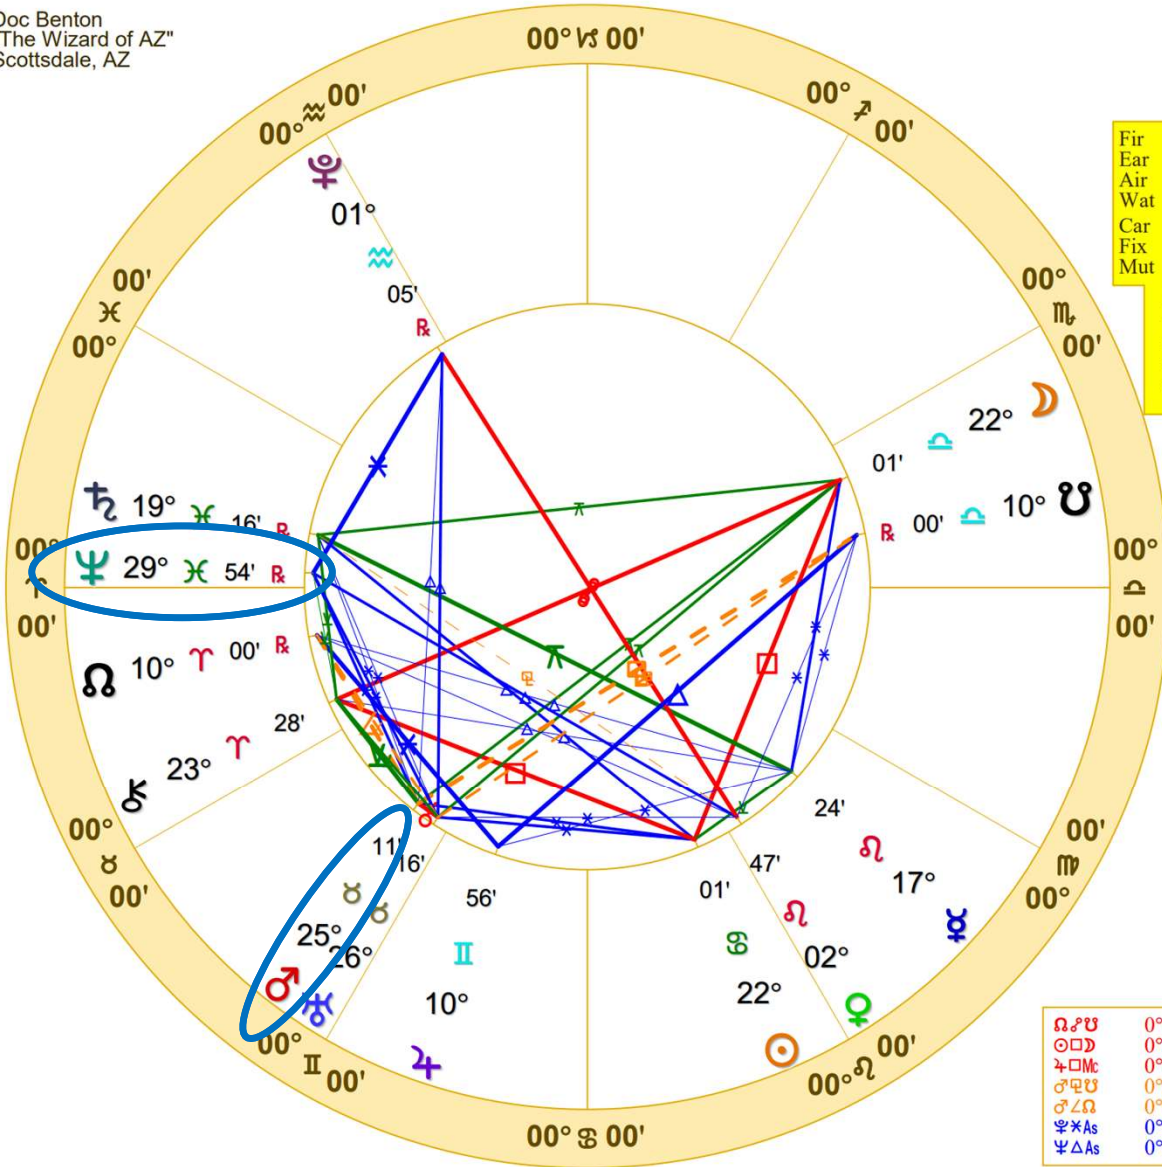

Venus  
sesquiquadrate  
Saturn

Sun square Chiron

Mars conjunct  
Uranus

Sun sextile Uranus

Sun semisquare  
Jupiter

Mars sextile Neptune

Doc Benton  
"The Wizard of AZ"  
Scottsdale, AZ

NATAL CHART