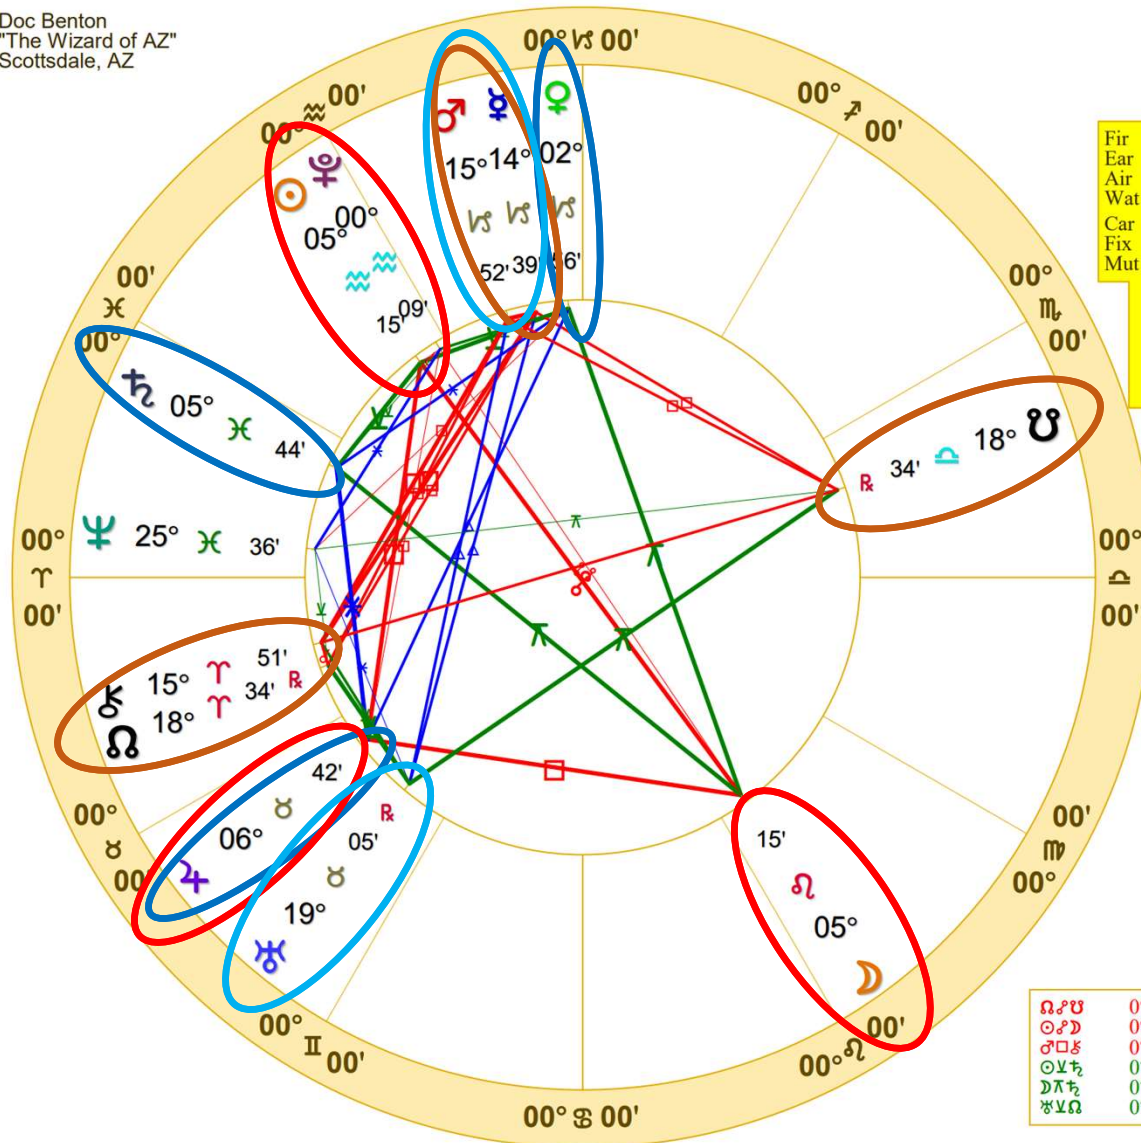

Doc Benton
"The Wizard of AZ"
Scottsdale, AZ

Full Moon (astrological)

Full Moon Jan 25 2024

January 25, 2024
10:53:46 AM
Standard Time
Scottsdale, Arizona
33N30'33" 111W53'54"
Time Zone: 7 hours West
Geocentric
Tropical 0-Aries

Fir	1	1
Ear	5	0
Air	2	0
Wat	2	0
Car	3	1
Fix	5	0
Mut	2	0
	P	A
	L	S
	A	C
	A	E
	N	N
	E	E
	T	D

	Long.	Dwada-samsa	Speed
☉	5 14'44"	2 11 57	1 01
☽	5 14'44"	2 11 57	12 12
♃	14 13'39"	25 11 54	1 23
♀	2 13'56"	5 11 07	1 14
♂	15 13'52"	10 11 27	0 45
♄	6 13'42"	20 11 20	0 05
♅	5 13'44"	8 11 49	0 07
♁	19 13'05"	19 11 04	0 00SR
♂	25 13'36"	7 11 07	0 02
♁	0 13'09"	1 11 50	0 02
♄	15 13'51"	10 11 13	0 02
♁	18 13'34"	12 11 49	0 14R
♁	16 13'48"	21 11 33	1 28
♁	10 13'11"	2 11 17	0 55
♁	18 13'34"	12 11 49	0 14R

♁♂♃	0°00'a	♁♂♃	0°31's	♁♂♃	1°27'a
♁♂♃	0°00'a	♁♂♃	0°55's	♁♂♃	1°27'a
♁♂♃	0°01's	♁♂♃	0°57's	♁♂♃	1°46'a
♁♂♃	0°29'a	♁♂♃	0°58'a	♁♂♃	1°46'a
♁♂♃	0°29'a	♁♂♃	1°12'a		
♁♂♃	0°31's	♁♂♃	1°13'a		

Sun/Pluto square
Jupiter square Moon
opposite Sun/Pluto

Mercury/Mars square
Chiron/Nodal Axis

Jupiter sextile Saturn
sextile Venus trine
Jupiter

Mercury/Mars trine
Uranus