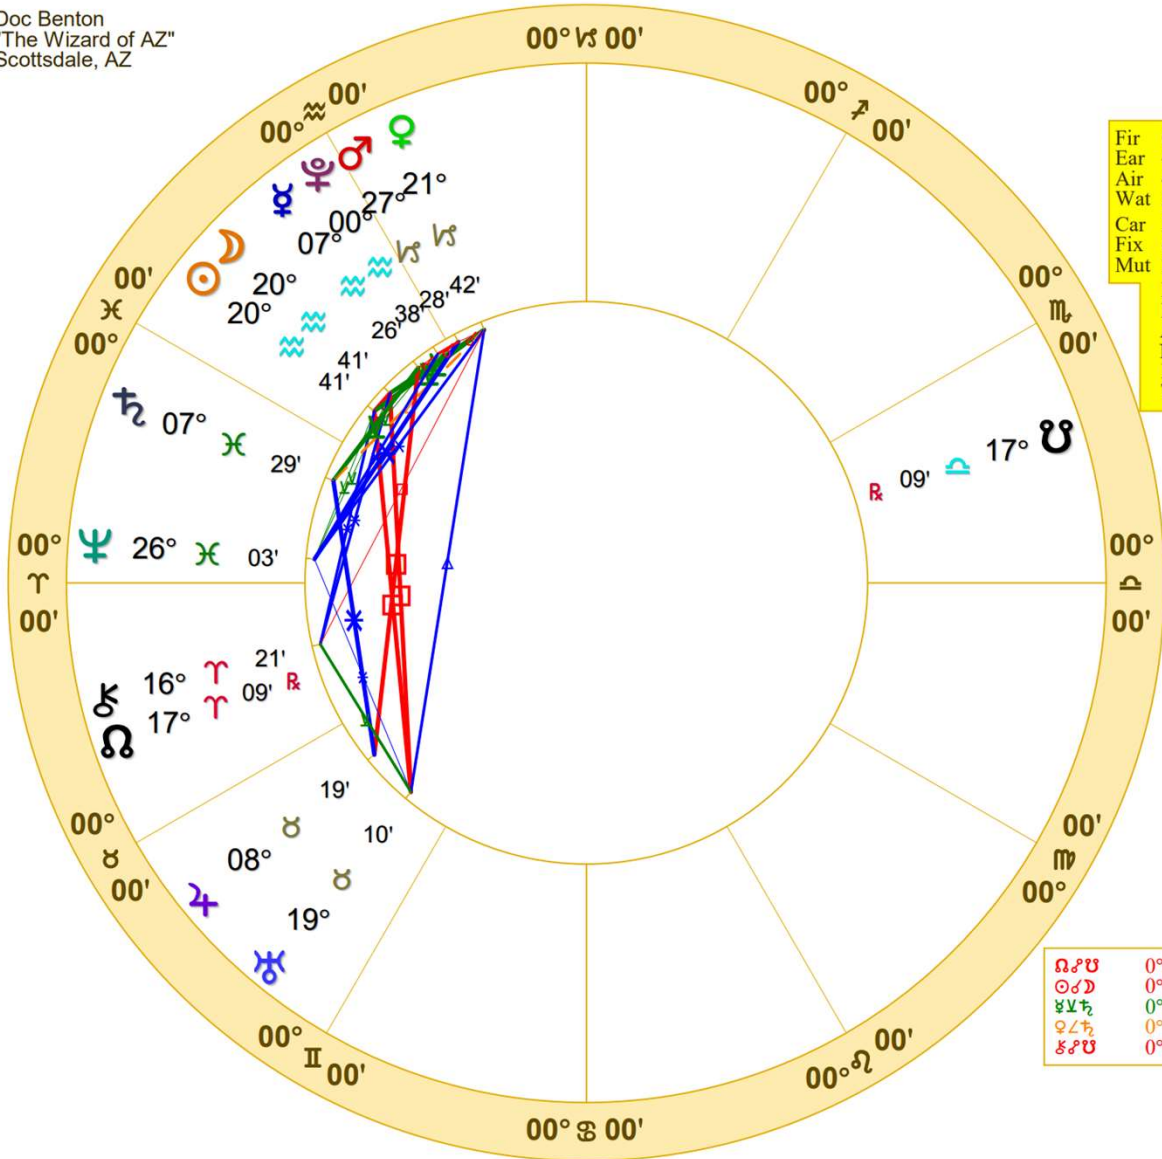

Pluto/Mercury/Mars
sextile Neptune sextile

Uranus trine
Mars/Venus

Moon sextile Venus

Sun square
Moon/Uranus

Aspect	Date	EXL	Type	P1 Pos	P2 Pos	Time
♀ - ✳ ♀	Feb 02, 2024	Exact	Tra-Tra	25° ʋ 49'	25° ʎ 49'	03:55 am
♀ - > ♁	Feb 04, 2024		Tra-Tra	00° ♁ 00'		10:11 pm
♀ - □ ♄	Feb 05, 2024	Exact	Tra-Tra	16° ʋ 11'	16° ʎ 11'	04:49 am
☉ - ✳ ♄	Feb 05, 2024	Exact	Tra-Tra	16° ♁ 11'	16° ʎ 11'	05:27 am
♀ - ♂ ♀	Feb 05, 2024	Exact	Tra-Tra	00° ♁ 30'	00° ♁ 30'	05:55 am
♀ - △ ♁	Feb 07, 2024	Exact	Tra-Tra	19° ʋ 09'	19° ʎ 09'	02:26 pm
♂ -- ✳ ♀	Feb 07, 2024	Exact	Tra-Tra	25° ʋ 59'	25° ʎ 59'	05:20 pm
☉ - □ ♁	Feb 08, 2024	Exact	Tra-Tra	19° ♁ 09'	19° ʎ 09'	03:46 am

Mercury sextile Neptune

Mercury conjunct Pluto

Mercury enters Aquarius

Venus trine Uranus

Venus square Chiron

Mars sextile Neptune

Sun sextile Chiron

Sun square Uranus

Doc Benton
 "The Wizard of AZ"
 Scottsdale, AZ

New Moon (astrological)

New Moon Feb 9 2024

February 9, 2024
 3:58:56 PM
 Standard Time
 Scottsdale, Arizona
 33N30'33" 111W53'54"
 Time Zone: 7 hours West
 Geocentric
 Tropical 0-Aries

♁♂♃	0°00'a	♁♂♄	0°48'a	♁♂♀	1°01'a
♁♂♄	0°00'a	♂♂♃	0°49's	♂♂♂	1°26's
♂♂♃	0°04'a	♂♂♁	0°50'a	♂♂♂	1°31's
♂♂♃	0°47'a	♂♂♂	0°53'a	♂♂♂	1°31's
♂♂♃	0°48'a	♂♂♀	1°01's		

THE START OF THE NEXT LUNAR MONTH

- Less spread among the planets
- Strong square from Uranus to the Sun and Moon