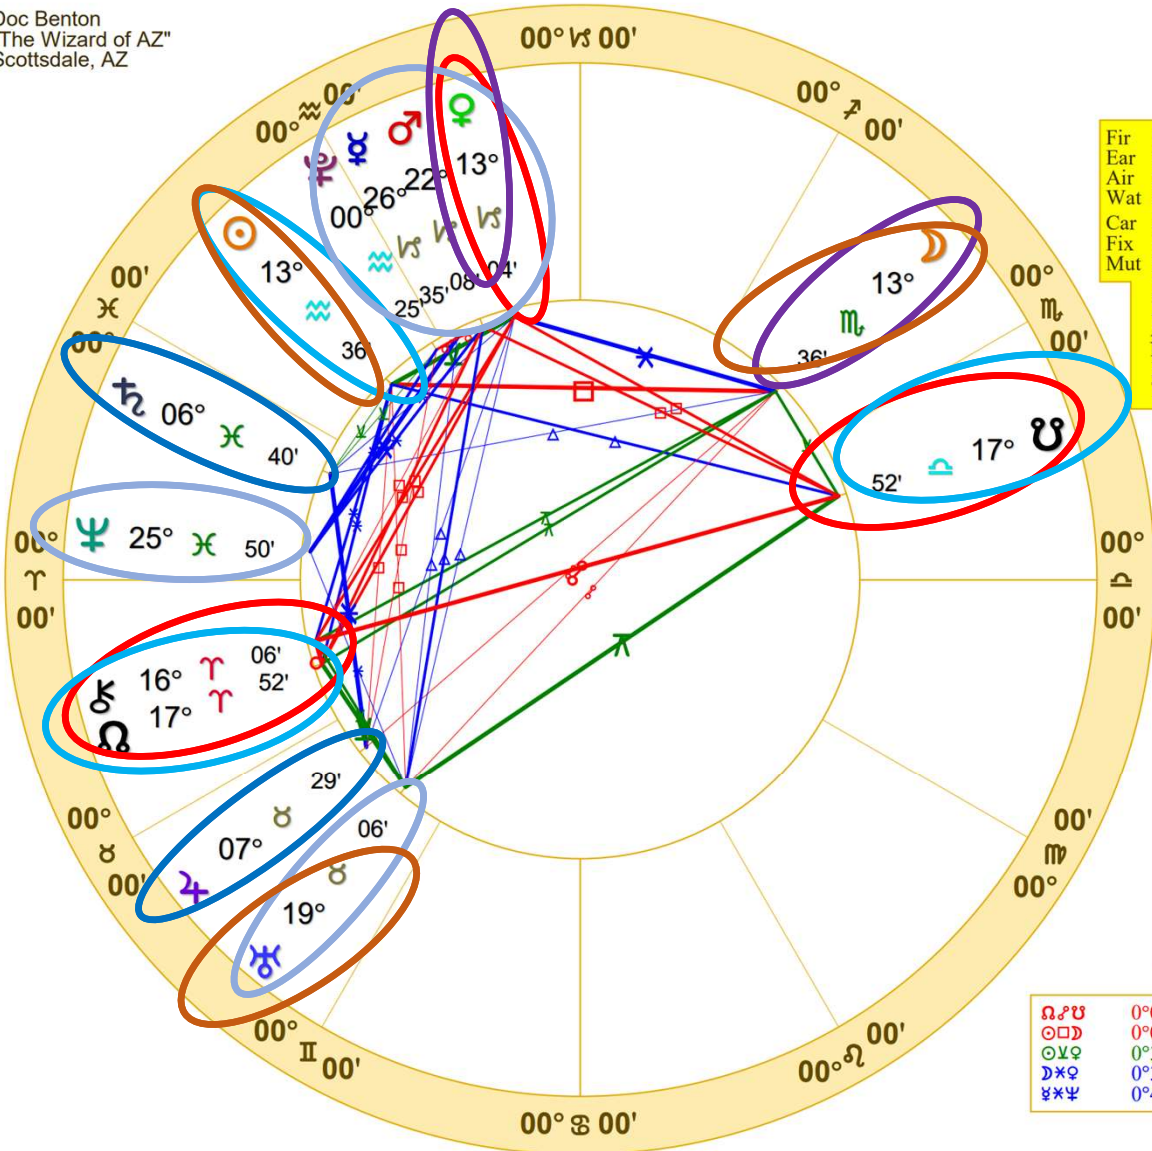

Mercury/Mars square
Chiron/Nodal Axis

Jupiter sextile Saturn
sextile Venus trine
Jupiter

Mercury/Mars trine
Uranus

Aspect	Date	EXL	Type	P1 Pos	P2 Pos	Time
♂ -- □ ♄	Jan 25, 2024	Exact	Tra-Tra	15°∞51'	15°∞51'	10:15 am
♀ - □ ♄	Jan 26, 2024	Exact	Tra-Tra	15°∞52'	15°∞52'	07:49 am
♃ ---- SD	Jan 26, 2024		Tra-Tra	19°∞05'		09:34 pm
☉ - □ ♃	Jan 27, 2024	Exact	Tra-Tra	06°≈50'	06°∞50'	00:19 am
♀ - ♂ ♂	Jan 27, 2024	Exact	Tra-Tra	17°∞18'	17°∞18'	08:00 am
♀ - ✖ ♃	Jan 27, 2024	Exact	Tra-Tra	06°∞01'	06°∞01'	11:04 pm
♀ - △ ♃	Jan 28, 2024	Exact	Tra-Tra	19°∞05'	19°∞05'	02:07 pm
♀ - △ ♃	Jan 28, 2024	Exact	Tra-Tra	06°∞59'	06°∞59'	06:03 pm
♂ -- △ ♃	Jan 29, 2024	Exact	Tra-Tra	19°∞05'	19°∞05'	04:41 pm

Mars & Mercury square Chiron

Venus sextile Saturn

Uranus stationary direct

Mercury trine Uranus

Sun square Jupiter

Venus trine Jupiter

Mercury conjunct Mars

Mars trine Uranus

Doc Benton
 "The Wizard of AZ"
 Scottsdale, AZ

NATAL CHART

3rd Quarter Moon
 February 2, 2024
 5:17:45 PM
 Standard Time
 Houston, Texas
 29N45'47" 95W21'47"
 Time Zone: 6 hours West
 Geocentric
 Tropical 0-Aries