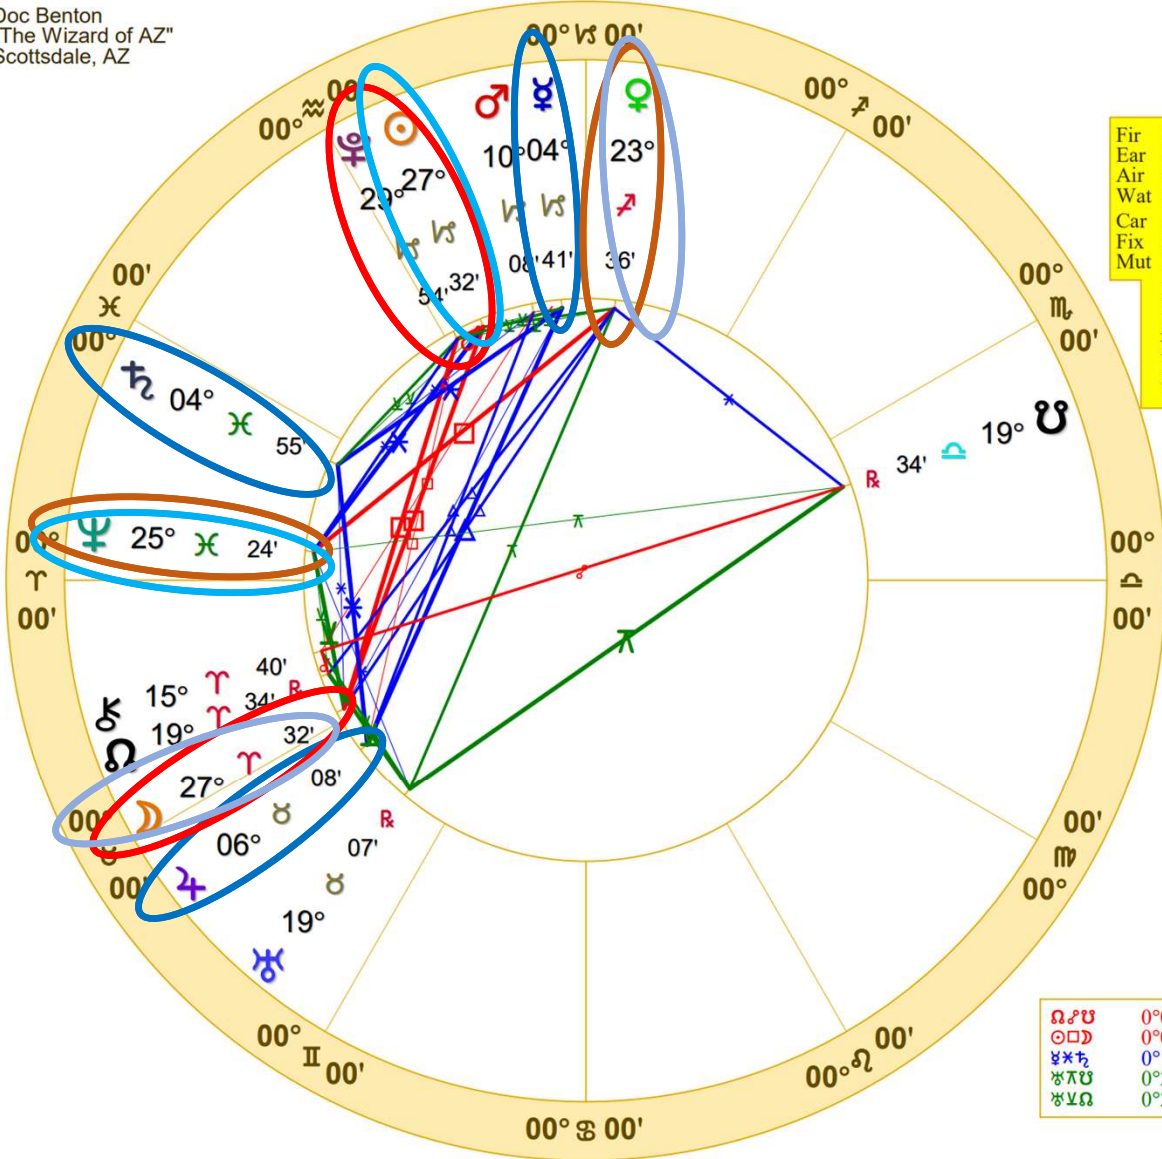

THE LUNAR MONTH
JANUARY 11 – FEBRUARY 9

OVERVIEW

- A persistent sextile between Jupiter and Saturn will help to create a balance between growth and regulation.
- Sign changes from Sagittarius to Capricorn signal a shift from group discussion to individual decrees.
- Sign changes from Capricorn to Aquarius signal a shift from individual decrees to group collaboration and a focus on both humanitarianism and technology.
- Neptune will at times assist compassionate actions (Pisces sextile Capricorn), but will at other times result in misinformation and fuzzy plans for peace (Pisces square Sagittarius).
- The Sun and Pluto will enter Aquarius together on January 20th, and the 0° ♁ point of the December 2020 conjunction of Jupiter and Saturn will be stimulated this lunar month by Sun/Pluto and Mercury/Pluto and in the next lunar month by Mars/Pluto and Venus/Pluto.
- A variety of sextiles and trines will make this lunar month a little less tense.
- Tensions may rise in the last half of this lunar month, though, due to several squares and oppositions.

Search for Transits
Jan 11, 2024 - Jan 17, 2024

Jan 11, 2024
Page 1

Aspect	Date	EXL	Type	P1 Pos	P2 Pos	Time
♀ - Δ ♂	Jan 11, 2024	Exact	Tra-Tra	15°♌34'	15°♍34'	07:36 am
♂ -- Δ ♃	Jan 12, 2024	Exact	Tra-Tra	05°♍51'	05°♎51'	03:43 am
♀ - > ♍	Jan 13, 2024		Tra-Tra	00°♍00'		07:50 pm
☉ - ✕ ♀	Jan 15, 2024	Exact	Tra-Tra	25°♍21'	25°♎21'	05:38 pm

Venus trine Chiron

Mars trine Jupiter

Mercury enters Capricorn

Sun sextile Neptune

Doc Benton
 "The Wizard of AZ"
 Scottsdale, AZ

NATAL CHART

1st Quarter Moon
 January 17, 2024
 9:52:22 PM
 Standard Time
 Houston, Texas
 29N45'47" 95W21'47"
 Time Zone: 6 hours West
 Geocentric
 Tropical 0-Aries