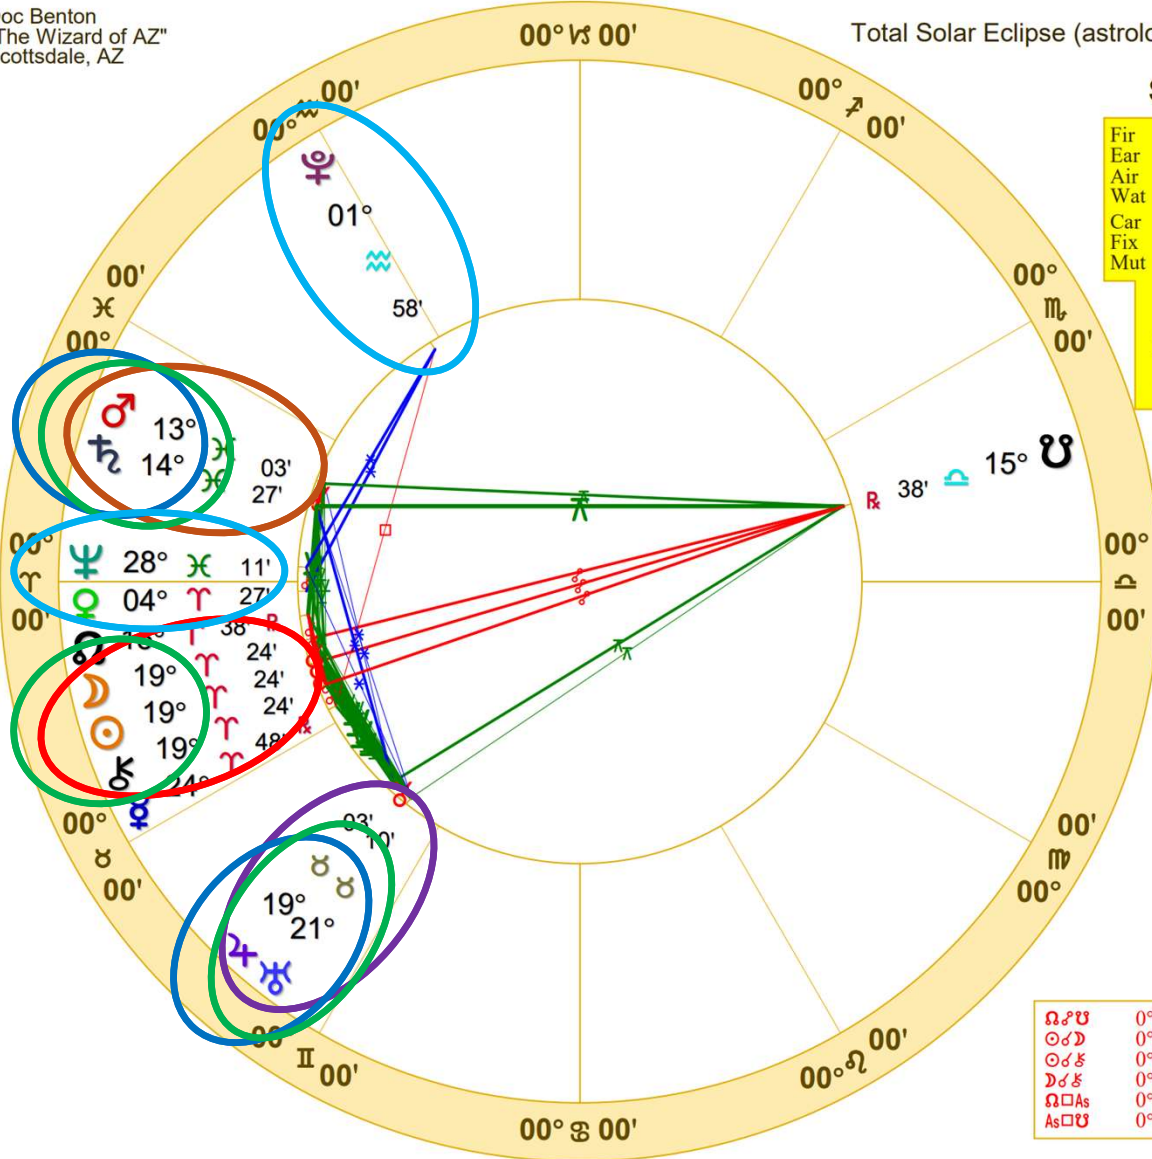

Doc Benton
"The Wizard of AZ"
Scottsdale, AZ

Total Solar Eclipse (astrological) Saros Cycle 139 # 30

Solar Eclipse Apr 8 2024

April 8, 2024
11:20:37 AM
Standard Time
Scottsdale, Arizona
33N30'33" 111W53'54"
Time Zone: 7 hours West
Geocentric
Tropical 0-Aries

Fir	4	0
Ear	2	0
Air	1	0
Wat	3	1
Car	4	1
Fix	3	0
Mut	3	0
P A S C E N D		
L A N E N D		
E T D		

**Sun/Moon/Chiron
conjunct**

Saturn conjunct Mars

Jupiter conjunct Uranus

**Jupiter/Uranus sextile
Mars/Saturn**

**Pluto sextile
Neptune/Venus**

**Sun/Moon/Chiron
semisextile Mars/Saturn
& Jupiter/Uranus**

	Long.	Dwada-samsa	Speed
☉	19° 24' 02"	22 ♍, 48	0.59
☽	19° 24' 02"	22 ♍, 48	15.00
♃	24° 48' 38"	27 ♁, 34	0.38R
♀	4° 27'	23 ♀, 20	1.14
♂	13° 03'	6 ♄, 37	0.47
♅	19° 03'	18 ♁, 33	0.13
♁	14° 27'	23 ♄, 28	0.06
♂	21° 10'	14 ♁, 03	0.03
♃	28° 11'	8 ♁, 17	0.02
♃	1° 58'	23 ♁, 37	0.01
♂	19° 24'	22 ♍, 52	0.04
♁	15° 38'R	7 ♁, 31	0.00R
♁	15° 24'	4 ♁, 49	0.51
♁	0° 49'	9 ♁, 52	1.04
♁	15° 38'R	7 ♁, 31	0.00R

♁♂♁	0°00'a	♁♁♁	0°21's	♁♁♁	1°10'a
♁♂♁	0°00'a	♁♁♁	0°21's	♁♁♁	1°24'a
♁♂♁	0°00'a	♁♁♁	0°22'a	♁♁♁	1°46'a
♁♂♁	0°00'a	♁♁♁	0°57's	♁♁♁	1°46'a
♁♁♁	0°14'a	♁♁♁	1°09'a	♁♁♁	1°46'a
♁♁♁	0°14'a	♁♁♁	1°10'a