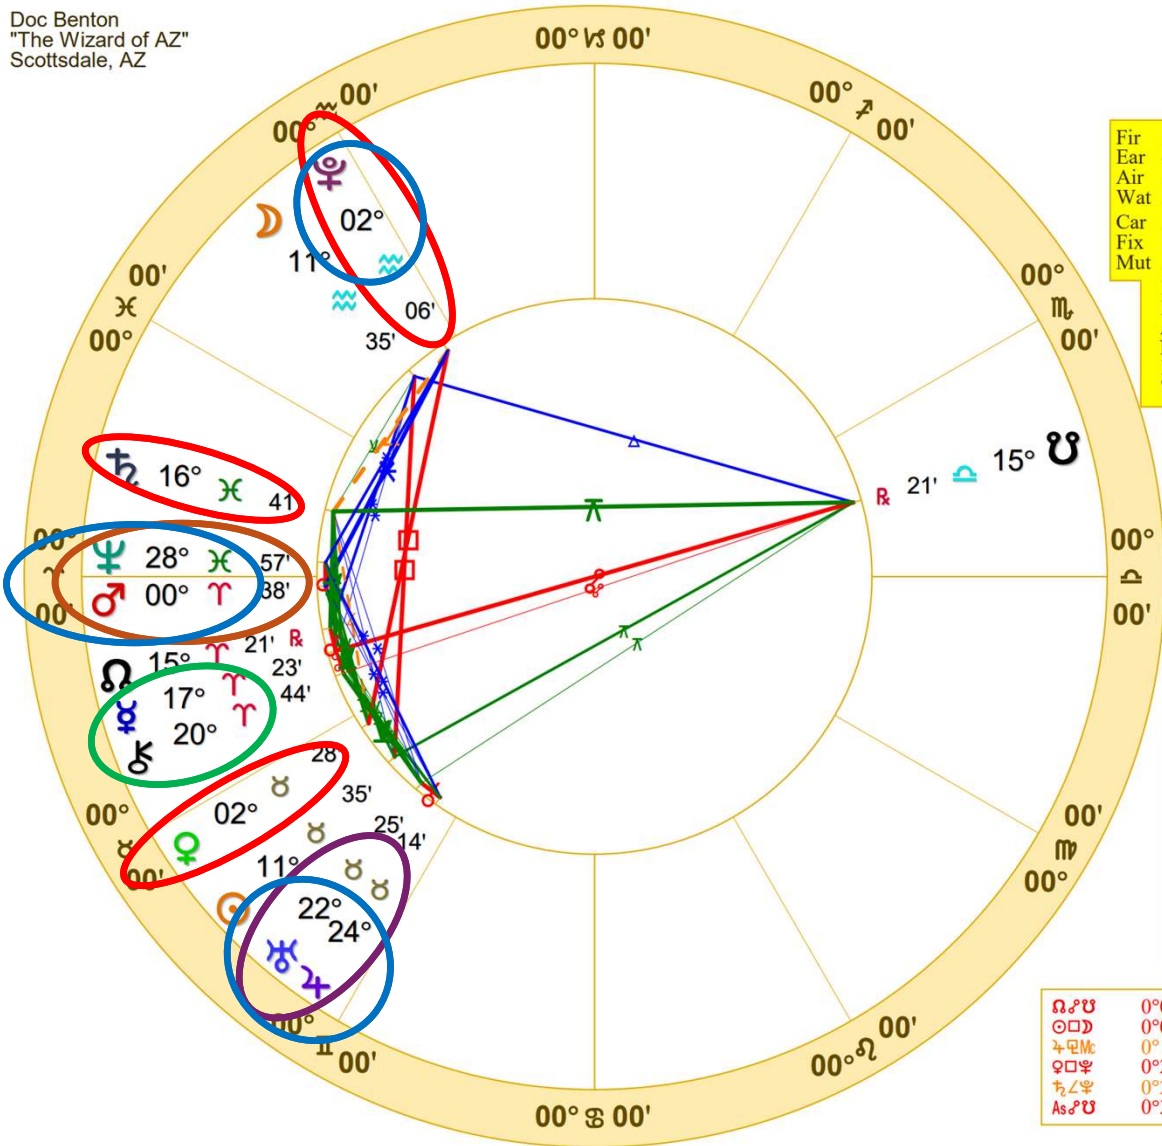

**Jupiter conjunct Uranus**

**Mars conjunct Neptune**

Saturn semisquare  
 Pluto

Chiron conjunct  
 Mercury/Venus/Lunar  
 Nodal Axis

Chiron/Venus  
 semisextile  
 Jupiter/Uranus &  
 Mars/Neptune

Jupiter/Uranus sextile  
 Mars/Saturn

## Search for Transits

Apr 23, 2024 - May 01, 2024 (Times change for DT MST)

Apr 24, 2024

Page 1

Event	Date	Time	Type	P1 Pos	P2 Pos
♃ ♋ ♃	04-24-2024	02:14 am	Tra-Tra	16°♎02'♎	16°♋02'
♃ SD	04-25-2024	05:54 am	Tra-Tra	15°♎59'	
♃ ♋ ♃	04-27-2024	05:36 am	Tra-Tra	27°♎35'	27°♋35'
♃ ♋ ♃	04-28-2024	06:13 am	Tra-Tra	28°♎51'	28°♋51'
♃ ♋ ♃	04-28-2024	03:49 pm	Tra-Tra	16°♎27'	16°♋27'
♃ ♋ ♃	04-28-2024	09:30 pm	Tra-Tra	28°♋52'	28°♋52'
♃ > ♃	04-29-2024	04:31 am	Tra-Tra	00°♃00'	
♃ > ♃	04-30-2024	08:32 am	Tra-Tra	00°♎00'	
♃ ♋ ♃	04-30-2024	12:04 pm	Tra-Tra	01°♃37'	16°♋37'
♃ ♋ ♃	04-30-2024	09:29 pm	Tra-Tra	02°♃06'	02°♋06'

Doc Benton  
 "The Wizard of AZ"  
 Scottsdale, AZ

NATAL CHART

3rd Quarter Moon

May 1, 2024  
 4:27:02 AM  
 Standard Time  
 Scottsdale, Arizona  
 33N30'33" 111W53'54"  
 Time Zone: 7 hours West  
 Geocentric  
 Tropical 0-Aries

# Search for Transits

May 01, 2024 - May 07, 2024 (Times change for DT MST)

May 02, 2024

Page 1

Event	Date	Time	Type	P1 Pos	P2 Pos
♁ ♁	05-02-2024	11:52 am	Tra-Tra	02° 06' R	
♂ ♁	05-03-2024	02:06 am	Tra-Tra	02° 06'	02° 06' R
☾ ♁	05-03-2024	04:50 pm	Tra-Tra	14° 01'	29° 01'
☽ ♁	05-03-2024	11:44 pm	Tra-Tra	14° 18'	14° 18' R
♃ ♁	05-06-2024	04:52 am	Tra-Tra	17° 06'	02° 06' R
♄ ♁	05-06-2024	07:27 pm	Tra-Tra	21° 02'	21° 02'
♅ ♁	05-06-2024	10:42 pm	Tra-Tra	17° 10'	17° 10'