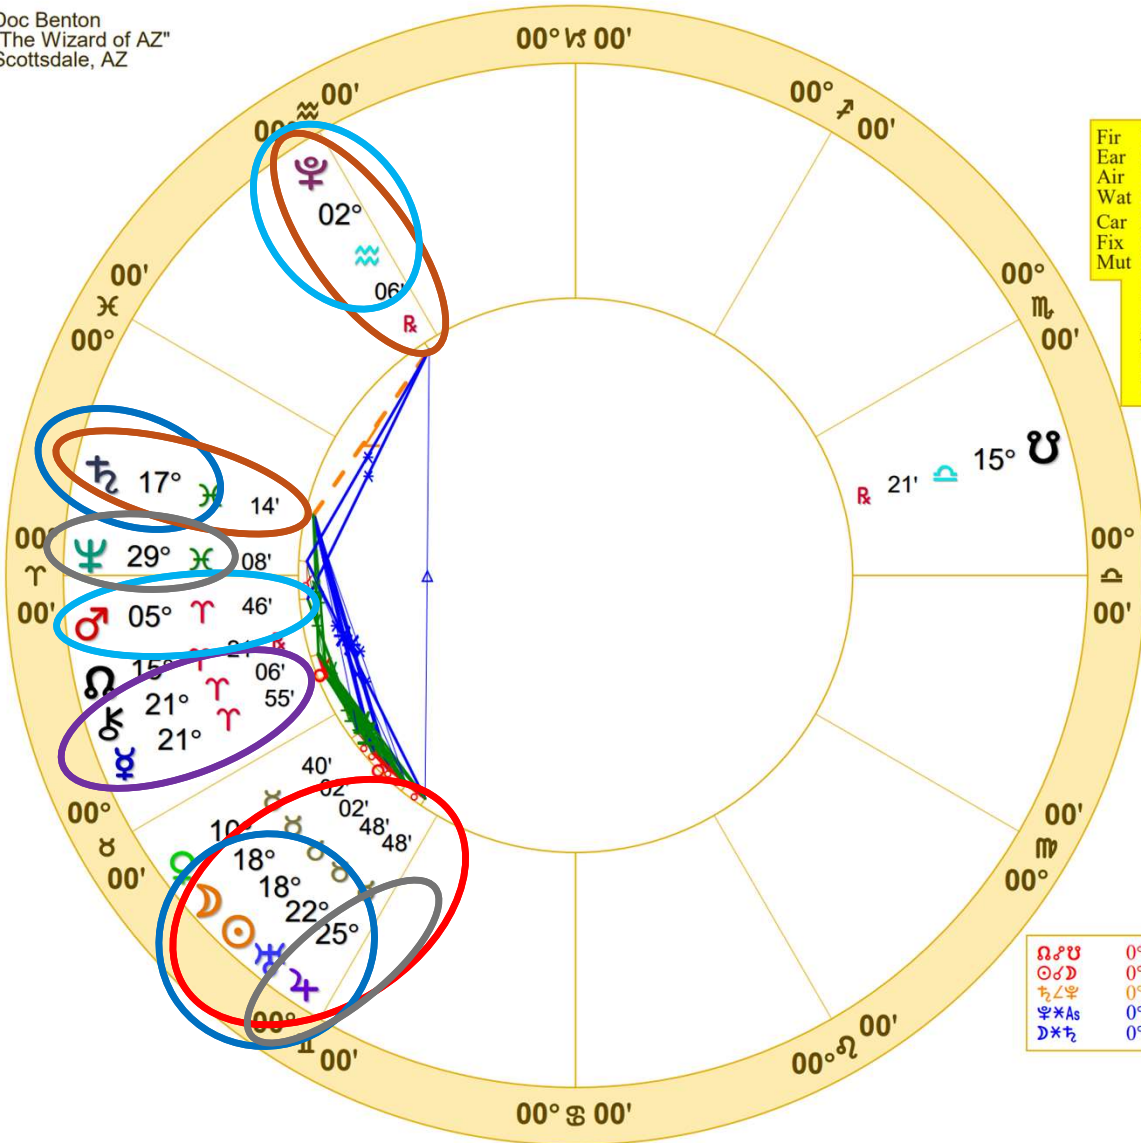

## Search for Transits

Apr 23, 2024 - May 01, 2024 (Times change for DT MST)

Apr 24, 2024

Page 1

Event	Date	Time	Type	P1 Pos	P2 Pos
♃ ♋ ♃	04-24-2024	02:14 am	Tra-Tra	16°♎02'♎	16°♋02'
♃ SD	04-25-2024	05:54 am	Tra-Tra	15°♎59'	
♃ ♋ ♃	04-27-2024	05:36 am	Tra-Tra	27°♎35'	27°♋35'
♃ ♋ ♃	04-28-2024	06:13 am	Tra-Tra	28°♎51'	28°♋51'
♃ ♋ ♃	04-28-2024	03:49 pm	Tra-Tra	16°♎27'	16°♋27'
♃ ♋ ♃	04-28-2024	09:30 pm	Tra-Tra	28°♋52'	28°♋52'
♃ > ♃	04-29-2024	04:31 am	Tra-Tra	00°♃00'	
♃ > ♃	04-30-2024	08:32 am	Tra-Tra	00°♎00'	
♃ ♋ ♃	04-30-2024	12:04 pm	Tra-Tra	01°♃37'	16°♋37'
♃ ♋ ♃	04-30-2024	09:29 pm	Tra-Tra	02°♃06'	02°♋06'

**Saturn semisquare**  
**Pluto square Venus**

**Neptune conjunct**  
**Mars**

**Jupiter conjunct**  
**Uranus**

**Mars/Neptune**  
**sextile Pluto &**  
**Jupiter/Uranus**

**Mercury conjunct**  
**Chiron**

# Search for Transits

May 01, 2024 - May 07, 2024 (Times change for DT MST)

May 02, 2024

Page 1

Event	Date	Time	Type	P1 Pos	P2 Pos
♁ ♁	05-02-2024	11:52 am	Tra-Tra	02° 06' R	
♂ ♁	05-03-2024	02:06 am	Tra-Tra	02° 06'	02° 06' R
☾ ♁	05-03-2024	04:50 pm	Tra-Tra	14° 01'	29° 01'
☽ ♁	05-03-2024	11:44 pm	Tra-Tra	14° 18'	14° 18' R
♃ ♁	05-06-2024	04:52 am	Tra-Tra	17° 06'	02° 06' R
♄ ♁	05-06-2024	07:27 pm	Tra-Tra	21° 02'	21° 02'
♅ ♁	05-06-2024	10:42 pm	Tra-Tra	17° 10'	17° 10'

Doc Benton  
 "The Wizard of AZ"  
 Scottsdale, AZ

New Moon (astrological)

**New Moon May 7 2024**

May 7, 2024  
 8:21:41 PM  
 Standard Time  
 Scottsdale, Arizona  
 33N30'33" 111W53'54"  
 Time Zone: 7 hours West  
 Geocentric  
 Tropical 0-Aries