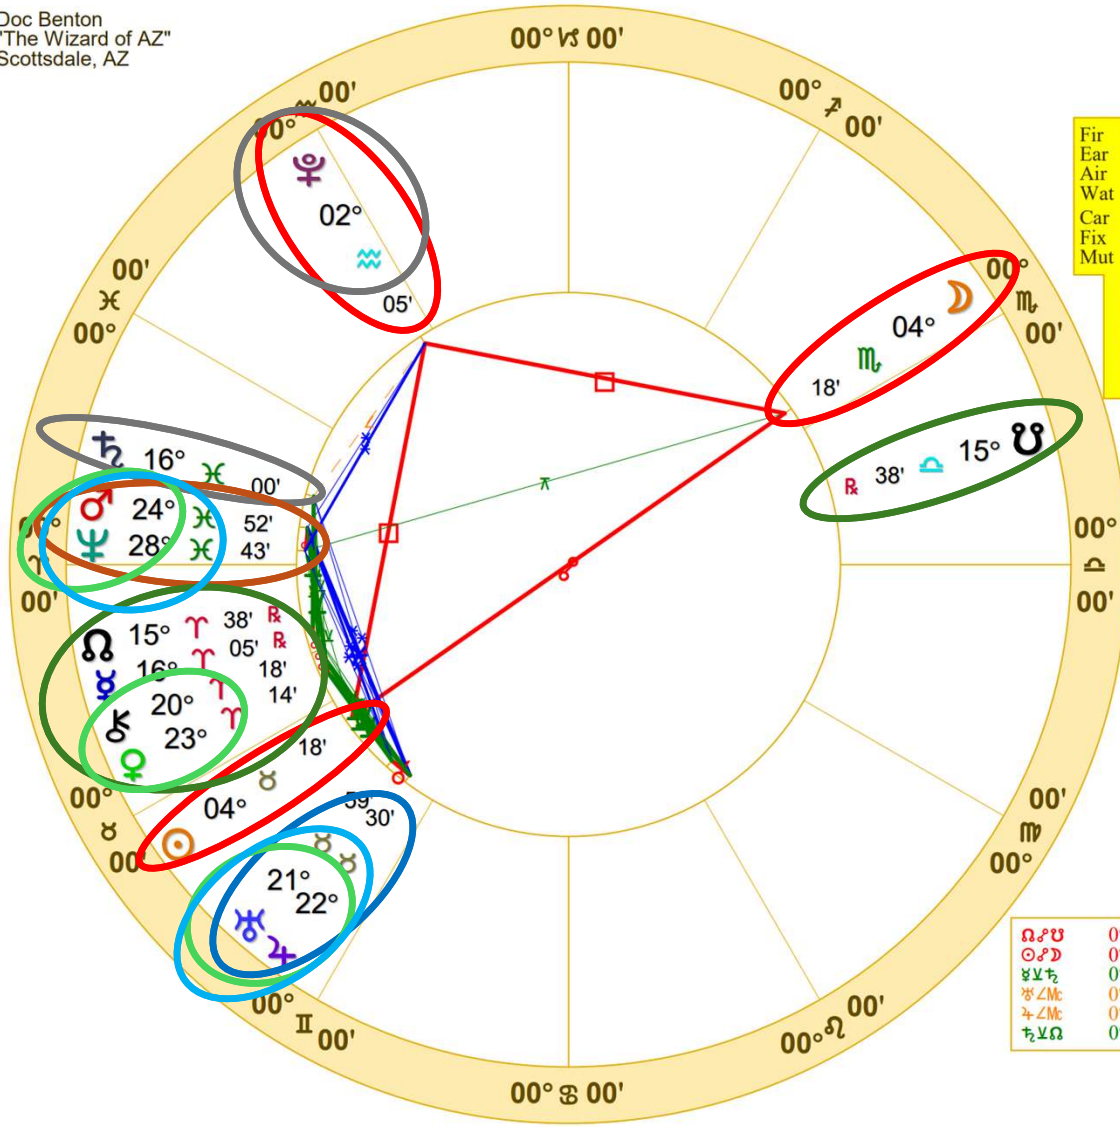

**Mars conjunct Saturn**

**Jupiter/Uranus sextile Mars/Saturn**

**Mercury/Chiron semisextile Mars/Saturn & Jupiter/Uranus**

**Pluto semisquare Mars**

# Search for Transits

Apr 15, 2024 - Apr 23, 2024 (Times change for DT MST)

Apr 15, 2024

Page 1

Event	Date	Time	Type	P1 Pos	P2 Pos
♀♂♄	04-15-2024	08:23 am	Tra-Tra	19°ླ49'ꠄ	19°ླ49'
♃♁♁	04-16-2024	00:45 am	Tra-Tra	15°ꠄ15'	15°ླ15'ꠄ
♀♁♂	04-16-2024	07:45 am	Tra-Tra	19°ླ09'ꠄ	19°ꠄ09'
♀♂♁	04-17-2024	04:09 am	Tra-Tra	15°ླ11'	15°ླ11'ꠄ
♀♁♃	04-17-2024	07:52 am	Tra-Tra	15°ླ23'	15°ꠄ23'
♂♁♄	04-17-2024	07:53 am	Tra-Tra	19°ꠄ56'	19°ླ56'
☉♁♁	04-17-2024	06:31 pm	Tra-Tra	28°ླ31'	28°ꠄ31'
♀♂♀	04-19-2024	01:59 am	Tra-Tra	17°ླ33'ꠄ	17°ླ33'
☉>♂	04-19-2024	07:00 am	Tra-Tra	00°♁00'	
♂✳♃	04-19-2024	08:28 am	Tra-Tra	21°ꠄ30'	21°♁30'
♂✳♁	04-19-2024	04:55 pm	Tra-Tra	21°ꠄ46'	21°♁46'
☉♃♃	04-19-2024	10:40 pm	Tra-Tra	00°♁38'	15°ꠄ38'
♃♂♁	04-20-2024	07:28 pm	Tra-Tra	21°♁50'	21°♁50'
♀♂♄	04-21-2024	04:49 am	Tra-Tra	20°ླ09'	20°ླ09'
☉□♁	04-21-2024	10:02 am	Tra-Tra	02°♁05'	02°≈05'
♀♁♁	04-22-2024	03:25 pm	Tra-Tra	21°ླ56'	21°♁56'
♀♁♃	04-22-2024	11:04 pm	Tra-Tra	22°ླ19'	22°♁19'

Doc Benton  
 "The Wizard of AZ"  
 Scottsdale, AZ

Full Moon (astrological)

**Full Moon Apr 23 2024**

April 23, 2024  
 4:48:45 PM  
 Standard Time  
 Scottsdale, Arizona  
 33N30'33" 111W53'54"  
 Time Zone: 7 hours West  
 Geocentric  
 Tropical 0-Aries