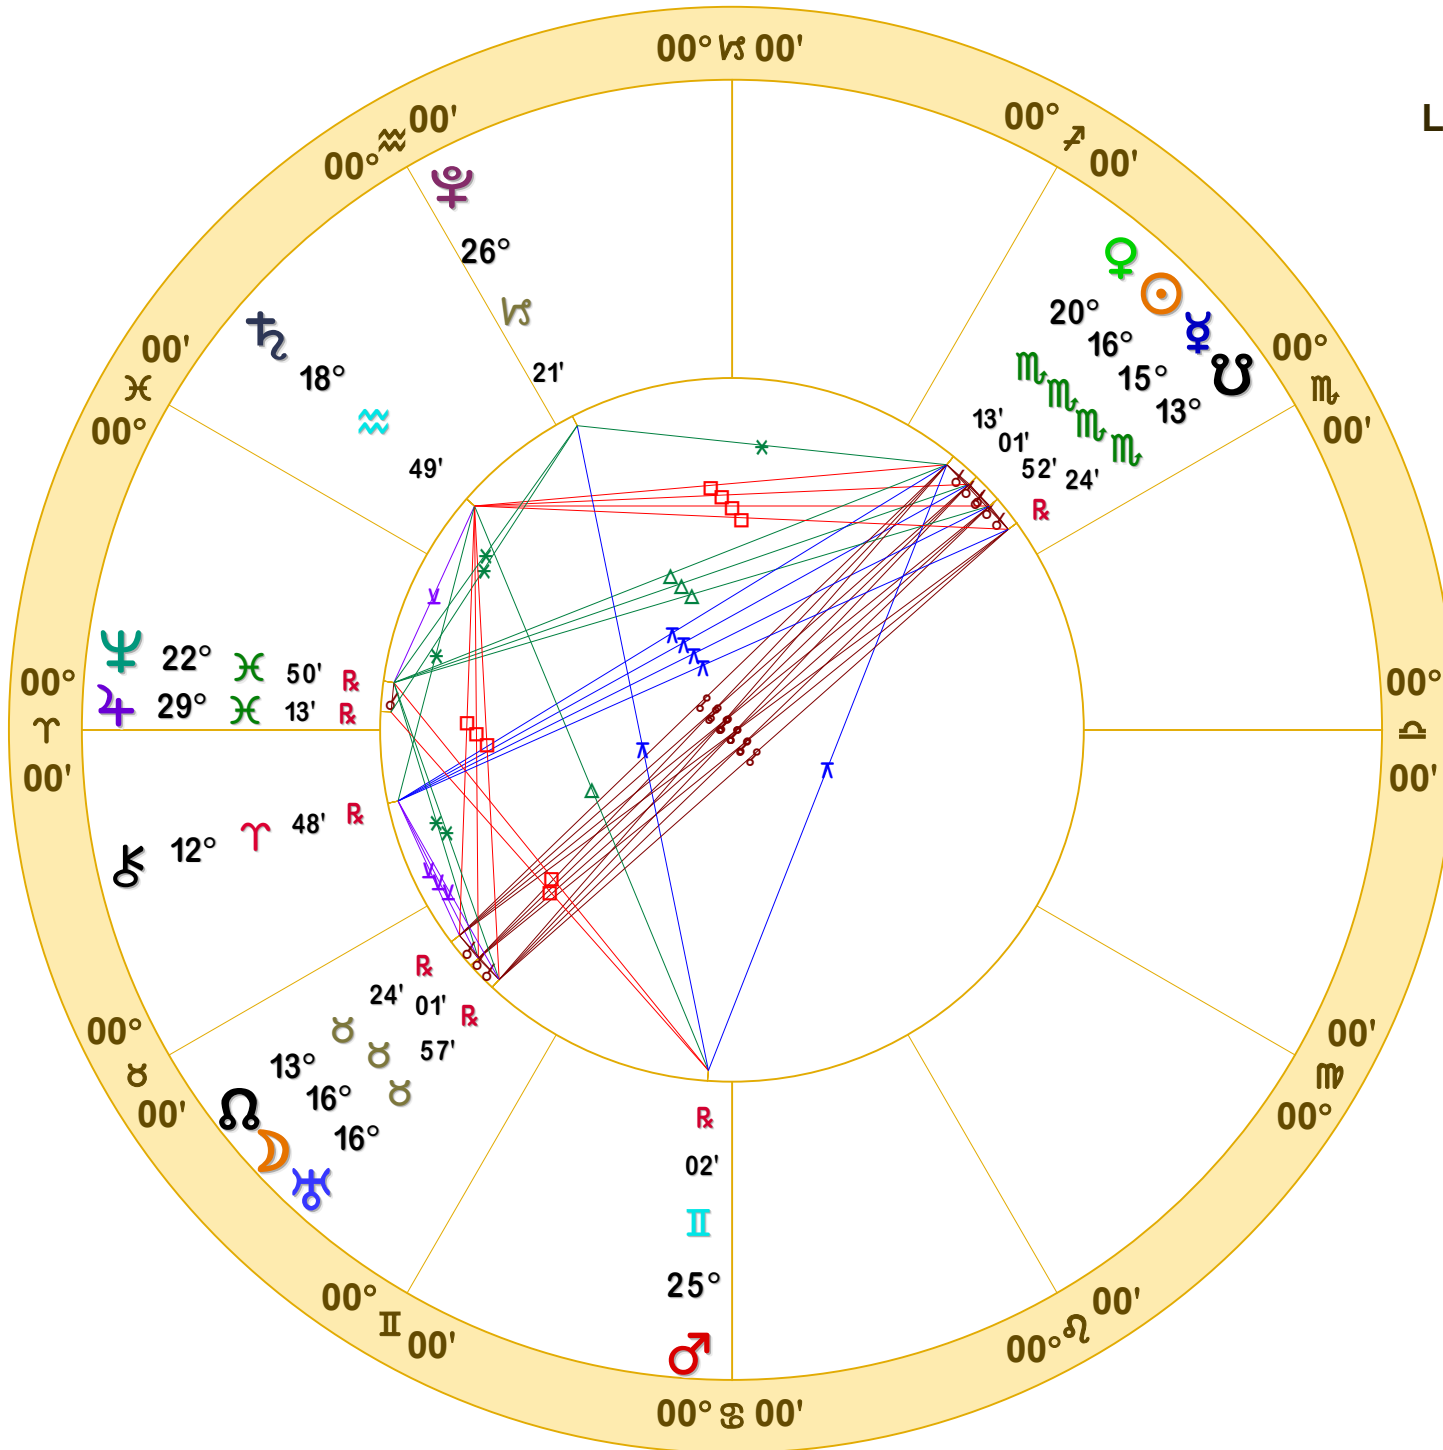

NATAL CHART

Lunar Eclipse Nov 8 2022

November 8, 2022
11:01:57 AM
Standard Time
Scottsdale, Arizona
33N30'33" 111W53'54"
Time Zone: 0 hours West
Geocentric
Tropical 0-Aries

Doc Benton
The Hanged Man
Scottsdale, AZ 85255