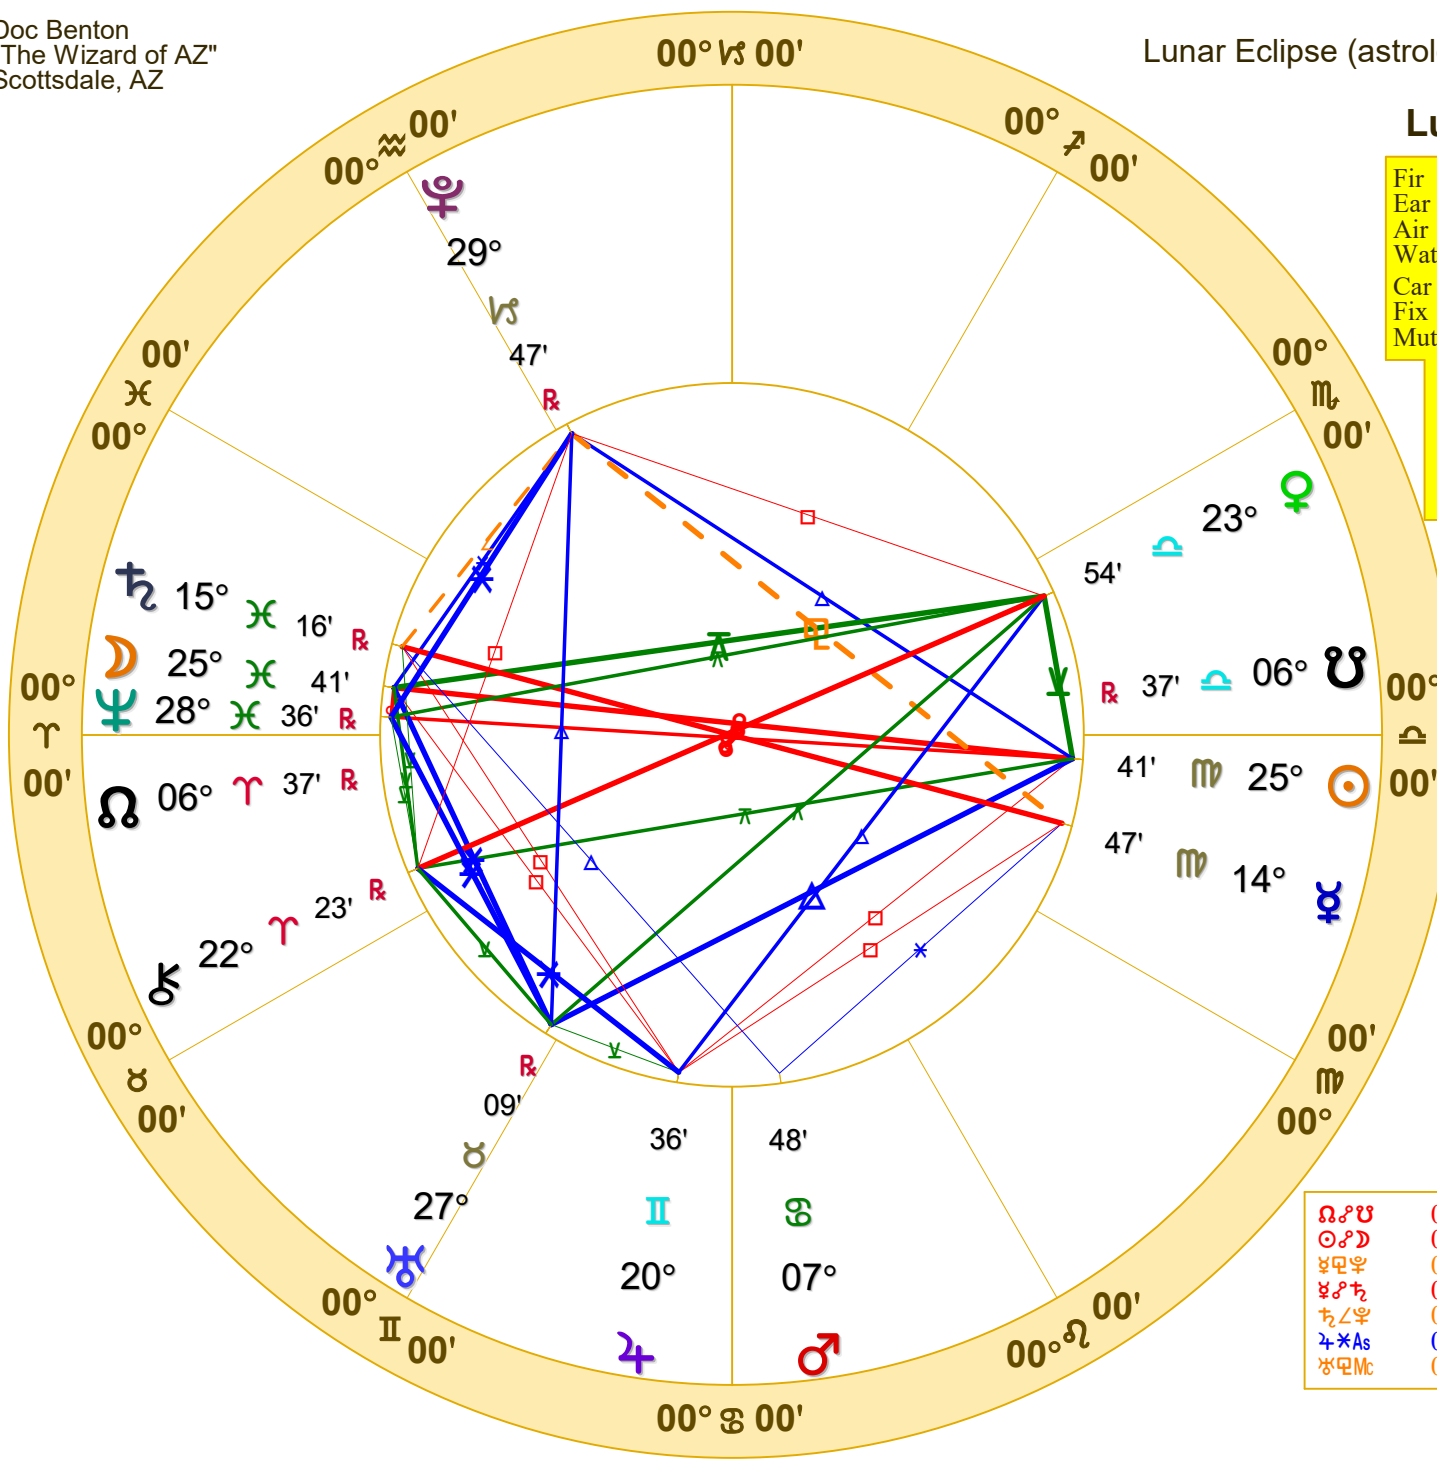

Doc Benton
"The Wizard of AZ"
Scottsdale, AZ

Lunar Eclipse (astrological) Saros Cycle 118 # 52

Lunar Eclipse Sep 17 2024

September 17, 2024

7:34:13 PM

Standard Time

Scottsdale, Arizona

33N30'33" 111W53'54"

Time Zone: 7 hours West

Geocentric

Tropical 0-Aries

Fir	0	1
Ear	4	0
Air	2	0
Wat	4	0
Car	3	1
Fix	1	0
Mut	6	0
	P	A
	L	S
	A	C
	N	E
	E	N
	T	D

	Long.	Dwada-samsa	Speed
☉	25 ൬ 40'45"	8 ൫ 09	0.59
☽	25 ୪ 40'45"	8 ୩ 09	15.11
☿	14 ൬ 47	27 ୩ 18	1.50
♀	23 ൧ 54	16 ൫ 50	1.13
♂	7 ൫ 48	3 ൧ 32	0.34
♃	20 ൨ 36	7 ୩ 14	0.04
♄	15 ୫ 16R	3 ൬ 17	0.04R
♅	27 ൪ 09R	25 ୫ 43	0.01R
♆	28 ୫ 36R	13 ୩ 09	0.02R
♇	29 ୩ 47R	27 ୮ 18	0.01R
♈	22 ൬ 23R	28 ୮ 31	0.02R
As	21 ൬ 21	16 ୮ 11	1.26
Mc	13 ୩ 02	6 ൨ 29	0.55

♁♂♃	0°00'a	As♄♅	1°02'a	♀♂♅	1°32's
☉♂♃	0°00'a	♂♁♃	1°11's	♃♁Mc	1°44'a
♃♁♃	0°00's	♂♁♃	1°11's	♃*♅	1°46'a
♃♂♃	0°30'a	♃*♀	1°11's	♃♁♀	1°47's
♃♁♀	0°30'a	♃*♃	1°27'a	☉♃♀	1°47'a
♃*As	0°45's	☉♁♃	1°28'a		
♃♁Mc	0°54's	♃*♃	1°28'a