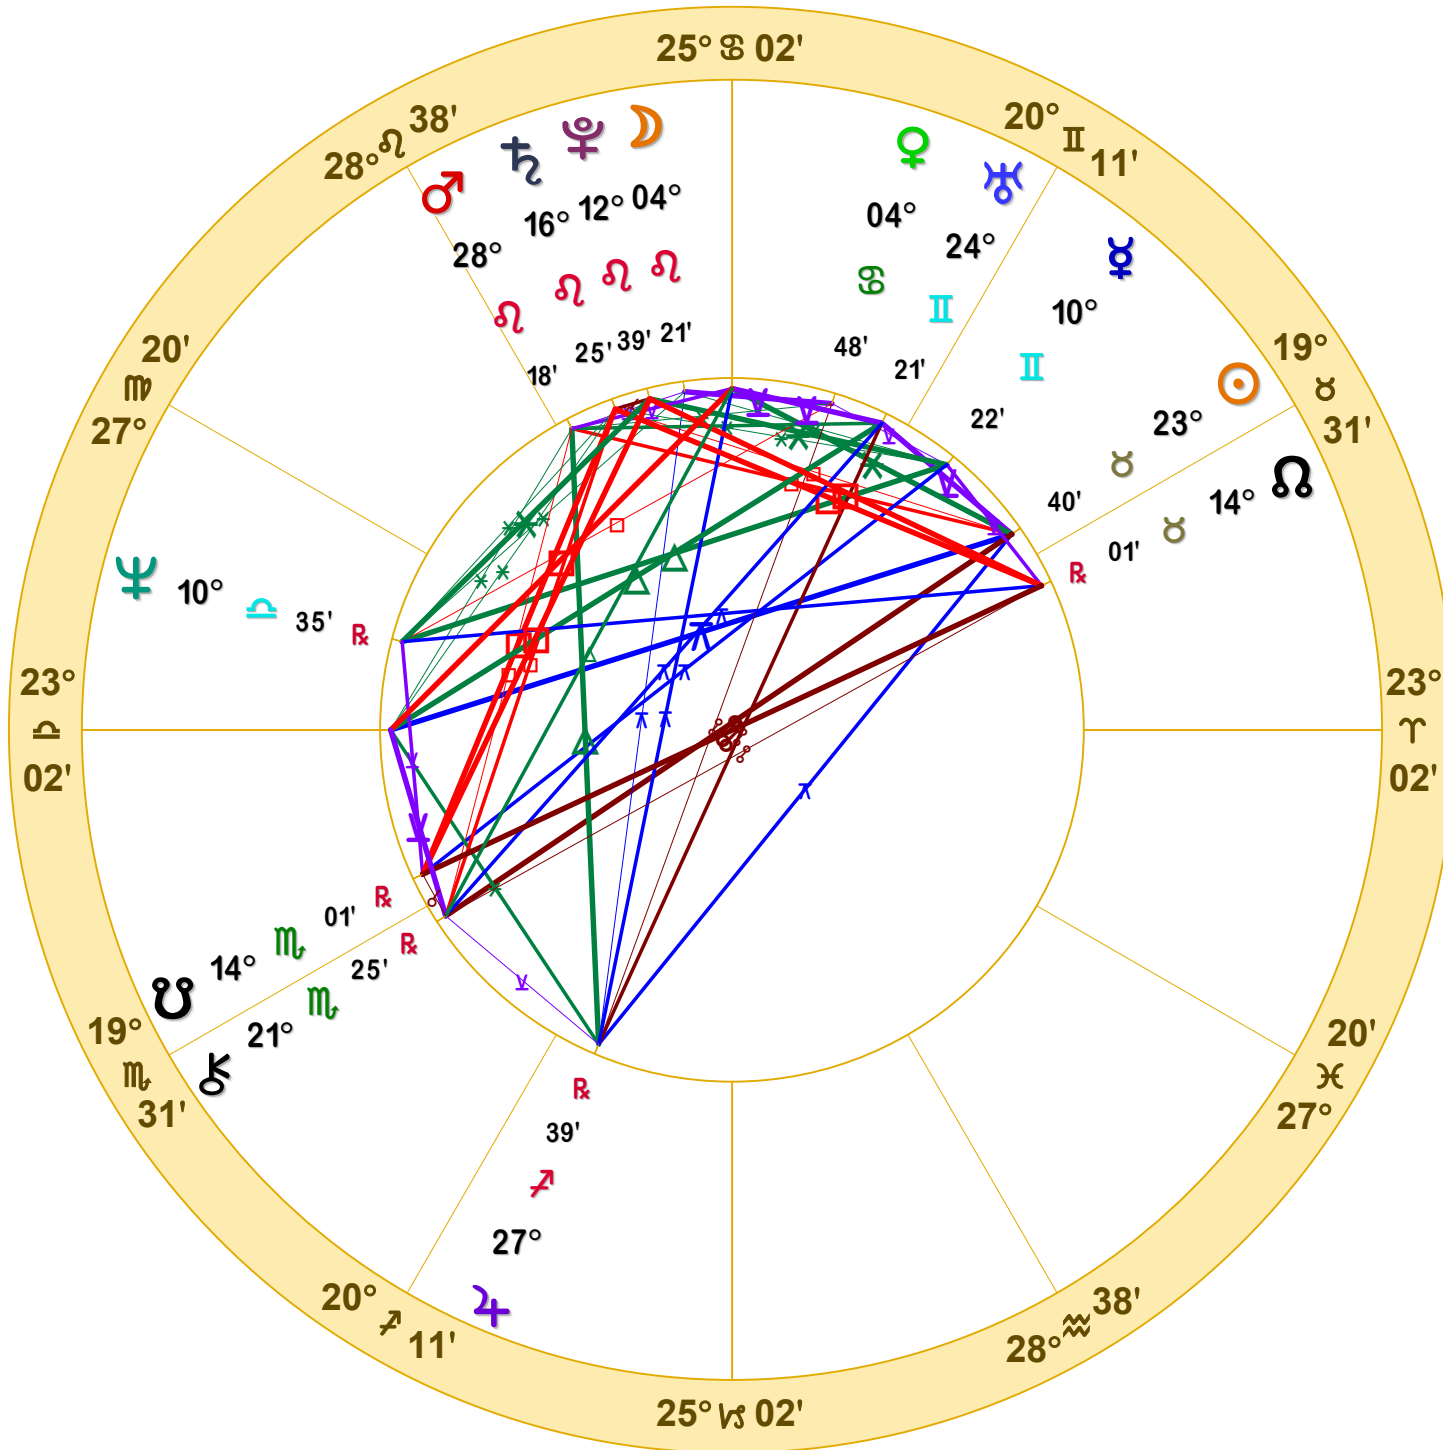

NATAL CHART

Israel

May 14, 1948

4:00 PM

Standard Time

Tel Aviv, Israel

32 N 04 34 E 46

Time Zone: 2 hours East

Geocentric

Tropical Regiomontanus

Doc Benton

The Hanged Man

Scottsdale, AZ 85255