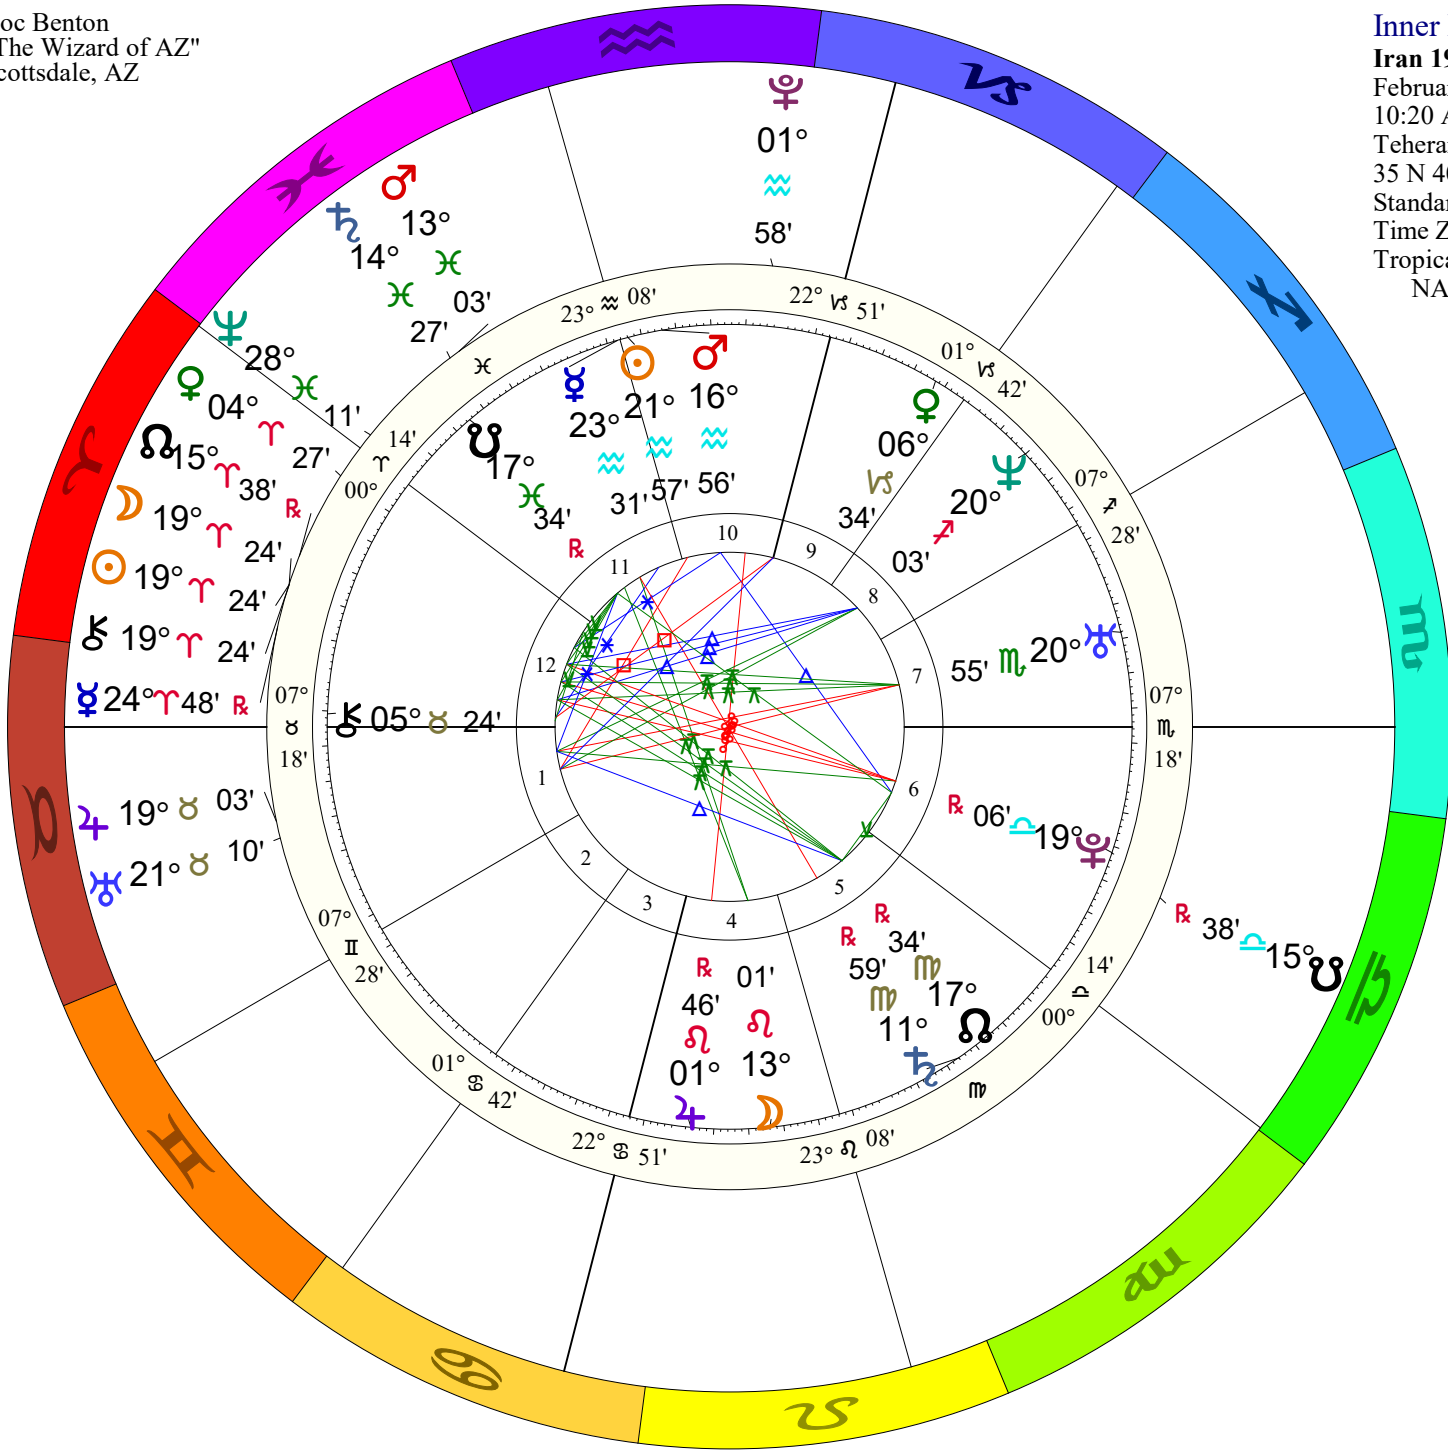

Doc Benton
 "The Wizard of AZ"
 Scottsdale, AZ

Inner Ring:
Iran 1979
 February 11, 1979
 10:20 AM
 Teheran, Iran
 35 N 40 51 E 26
 Standard Time
 Time Zone: 3 hr 30 min East
 Tropical Koch
 NATAL CHART

Outer Ring:
Solar Eclipse Apr 8 2024
 April 8, 2024
 11:20:37 AM
 Scottsdale, Arizona
 33N30'33" 111W53'54"
 Standard Time
 Time Zone: 7 hours West
 Tropical Koch
 Total Solar Eclipse (astrological)
 Saros Cycle 139 # 30

♃♂♂	0°02'a
♃♂♂	0°03'a
♃♂♀	0°12's
♃♂♂	0°15's
♃♂♂	0°18's
♃♂♂	0°18's
♃♂♂	0°18's
♃♂♂	0°18's
♃♂♂	0°39'a
♃♂♂	0°39'a
♃♂♂	0°39'a
♃♂♂	0°47's
♃♂♂	0°57'a
♃♂♂	0°57'a
♃♂♂	1°01'a
♃♂♂	1°04's
♃♂♂	1°07's
♃♂♂	1°17'a
♃♂♂	1°18's
♃♂♂	1°18's
♃♂♂	1°26'a
♃♂♂	1°29's
♃♂♂	1°29's
♃♂♂	1°31'a
♃♂♂	1°31'a
♃♂♂	1°31'a
♃♂♂	1°32'a
♃♂♂	1°41's
♃♂♂	1°50's
11 additional	