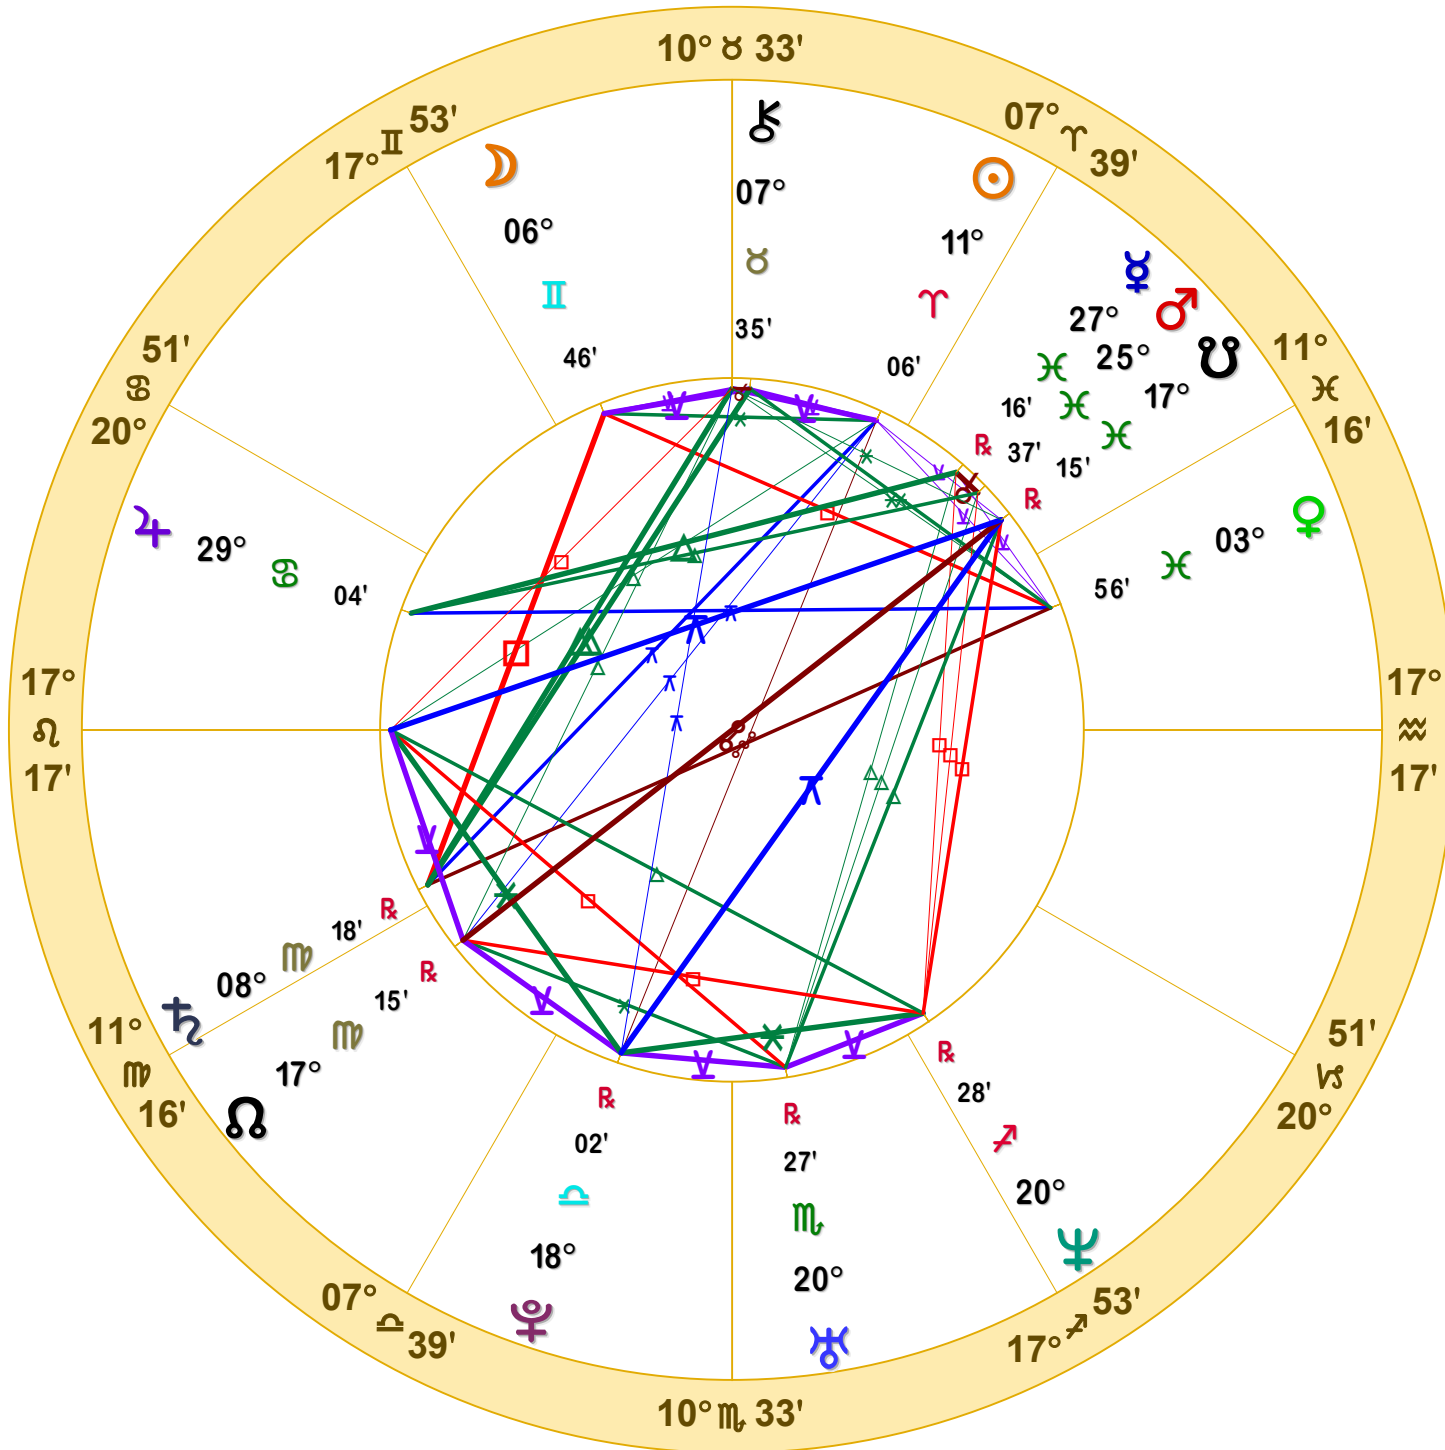

NATAL CHART

Iran - Islamic Republic

April 1, 1979

3:00 PM

Daylight Saving Time

Tehran, Iran

35 N 40 51 E 26

Time Zone: 3 hr 30 min East

Geocentric

Tropical Regiomontanus

Doc Benton

The Hanged Man

Scottsdale, AZ 85255