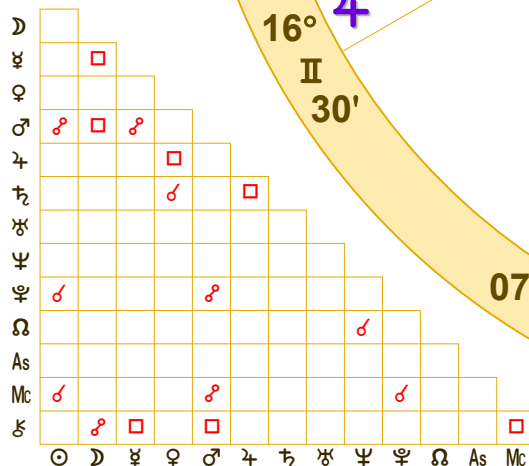

NATAL CHART

Inauguration Day 2025

January 20, 2025
 12:00 PM EST
 Standard Time
 Washington, D.C.
 38N53'42" 77W02'12"
 Time Zone: 5 hours West
 Geocentric
 Tropical Regiomontanus

	Long.	Decl.
☉	0° 53' 26"	19 S 58
☽	18° 31' 33"	8 S 50
♃	18° 16'	23 S 27
♄	17° 38'	4 S 29
♅	24° 24R	25 N 30
♆	11° 39R	21 N 39
♁	16° 15'	7 S 13
♂	23° 18R	18 N 22
♆	27° 40'	2 S 06
♁	1° 41'	23 S 00