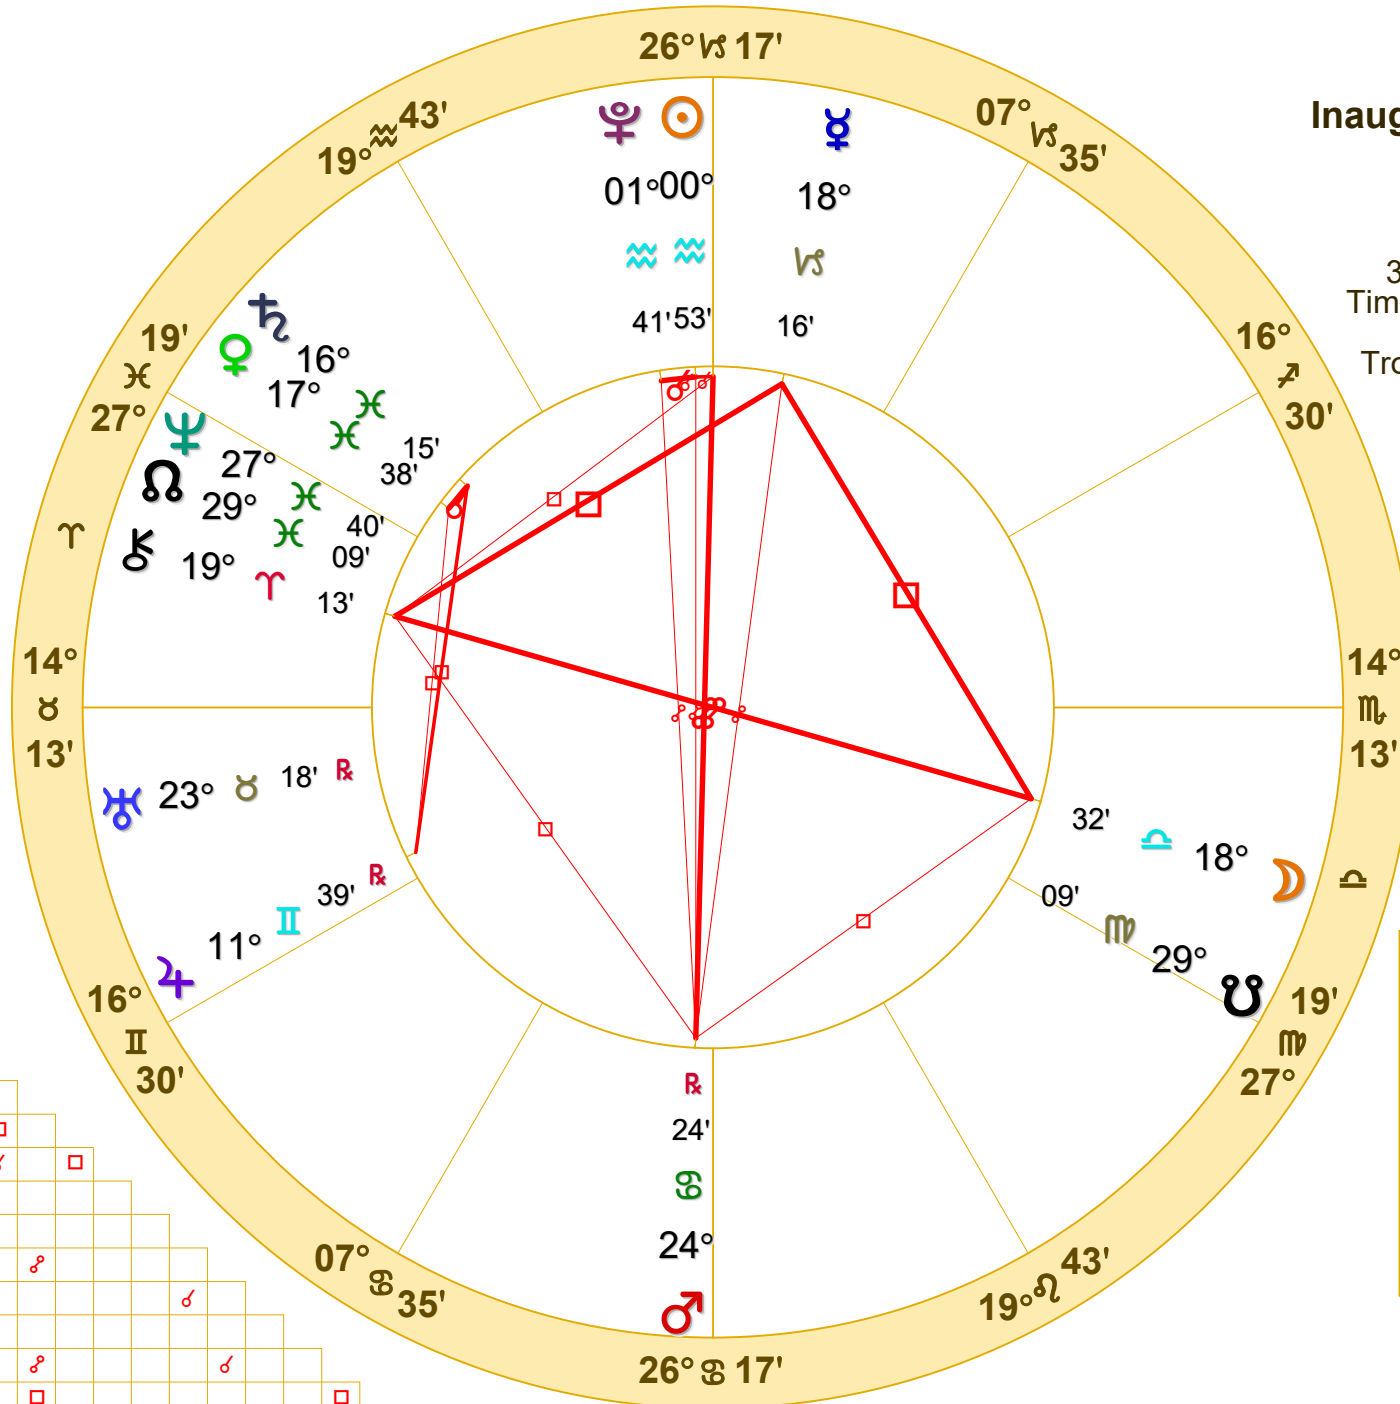

NATAL CHART

Inauguration Day 2025

January 20, 2025
 12:00 PM EST
 Standard Time
 Washington, D.C.
 38N53'42" 77W02'12"
 Time Zone: 5 hours West
 Geocentric
 Tropical Regiomontanus

	Long.	Decl.
☉	0° 53' 26"	19 S 58
☽	18° 31' 33"	8 S 50
♃	18° 16'	23 S 27
♄	17° 38'	4 S 29
♅	24° 24R	25 N 30
♆	11° 39R	21 N 39
♁	16° 15'	7 S 13
♂	23° 18R	18 N 22
♆	27° 40'	2 S 06
♁	1° 41'	23 S 00