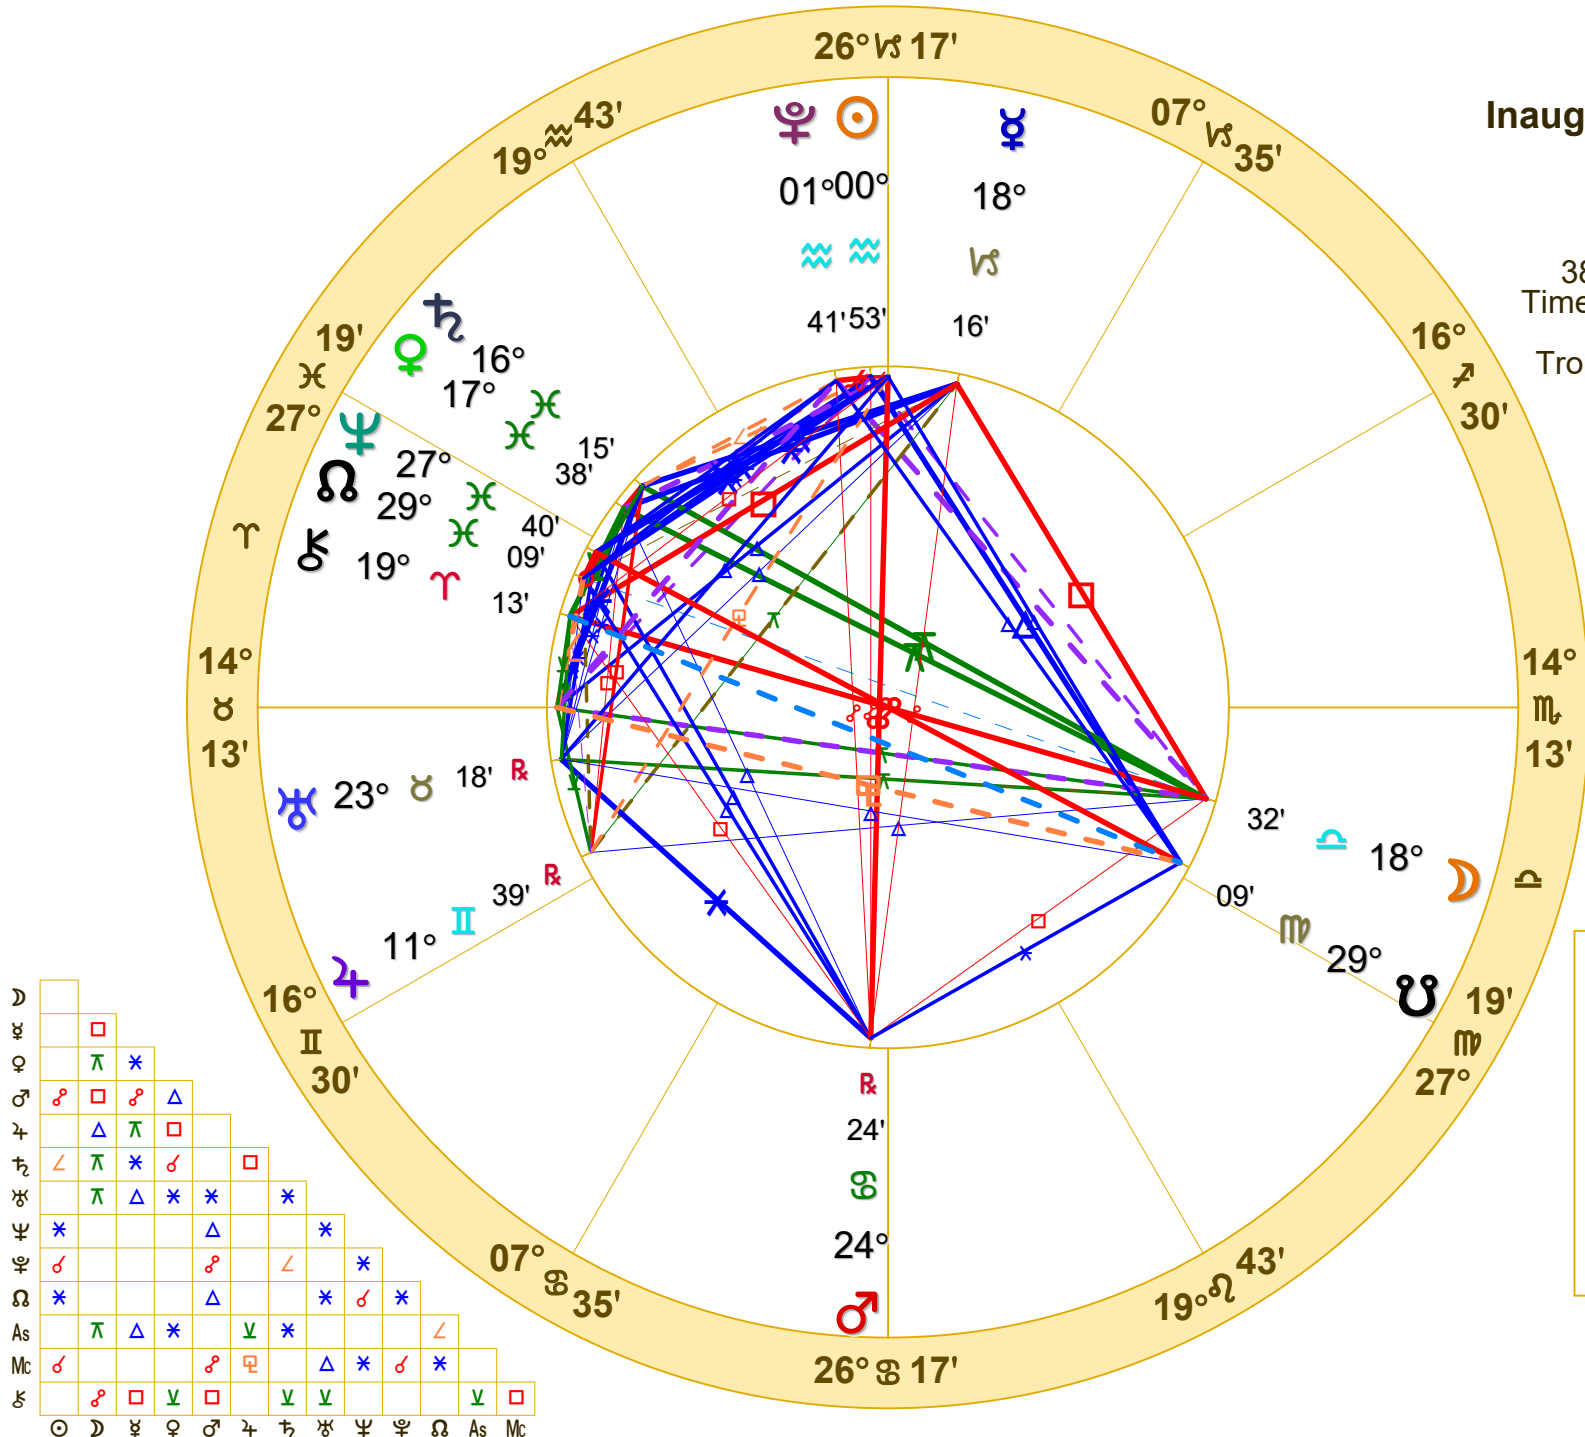

NATAL CHART

Inauguration Day 2025

January 20, 2025

12:00 PM EST

Standard Time

Washington, D.C.

38N53'42" 77W02'12"

Time Zone: 5 hours West

Geocentric

Tropical Regiomontanus

	Long.	Decl.
☉	0° 53' 26"	19 S 58
☽	18° 31' 33"	8 S 50
♃	18° 16'	23 S 27
♄	17° 38'	4 S 29
♅	24° 24' R	25 N 30
♆	11° 39' R	21 N 39
♇	16° 15'	7 S 13
♈	23° 18' R	18 N 22
♉	27° 40'	2 S 06
♊	1° 41'	23 S 00