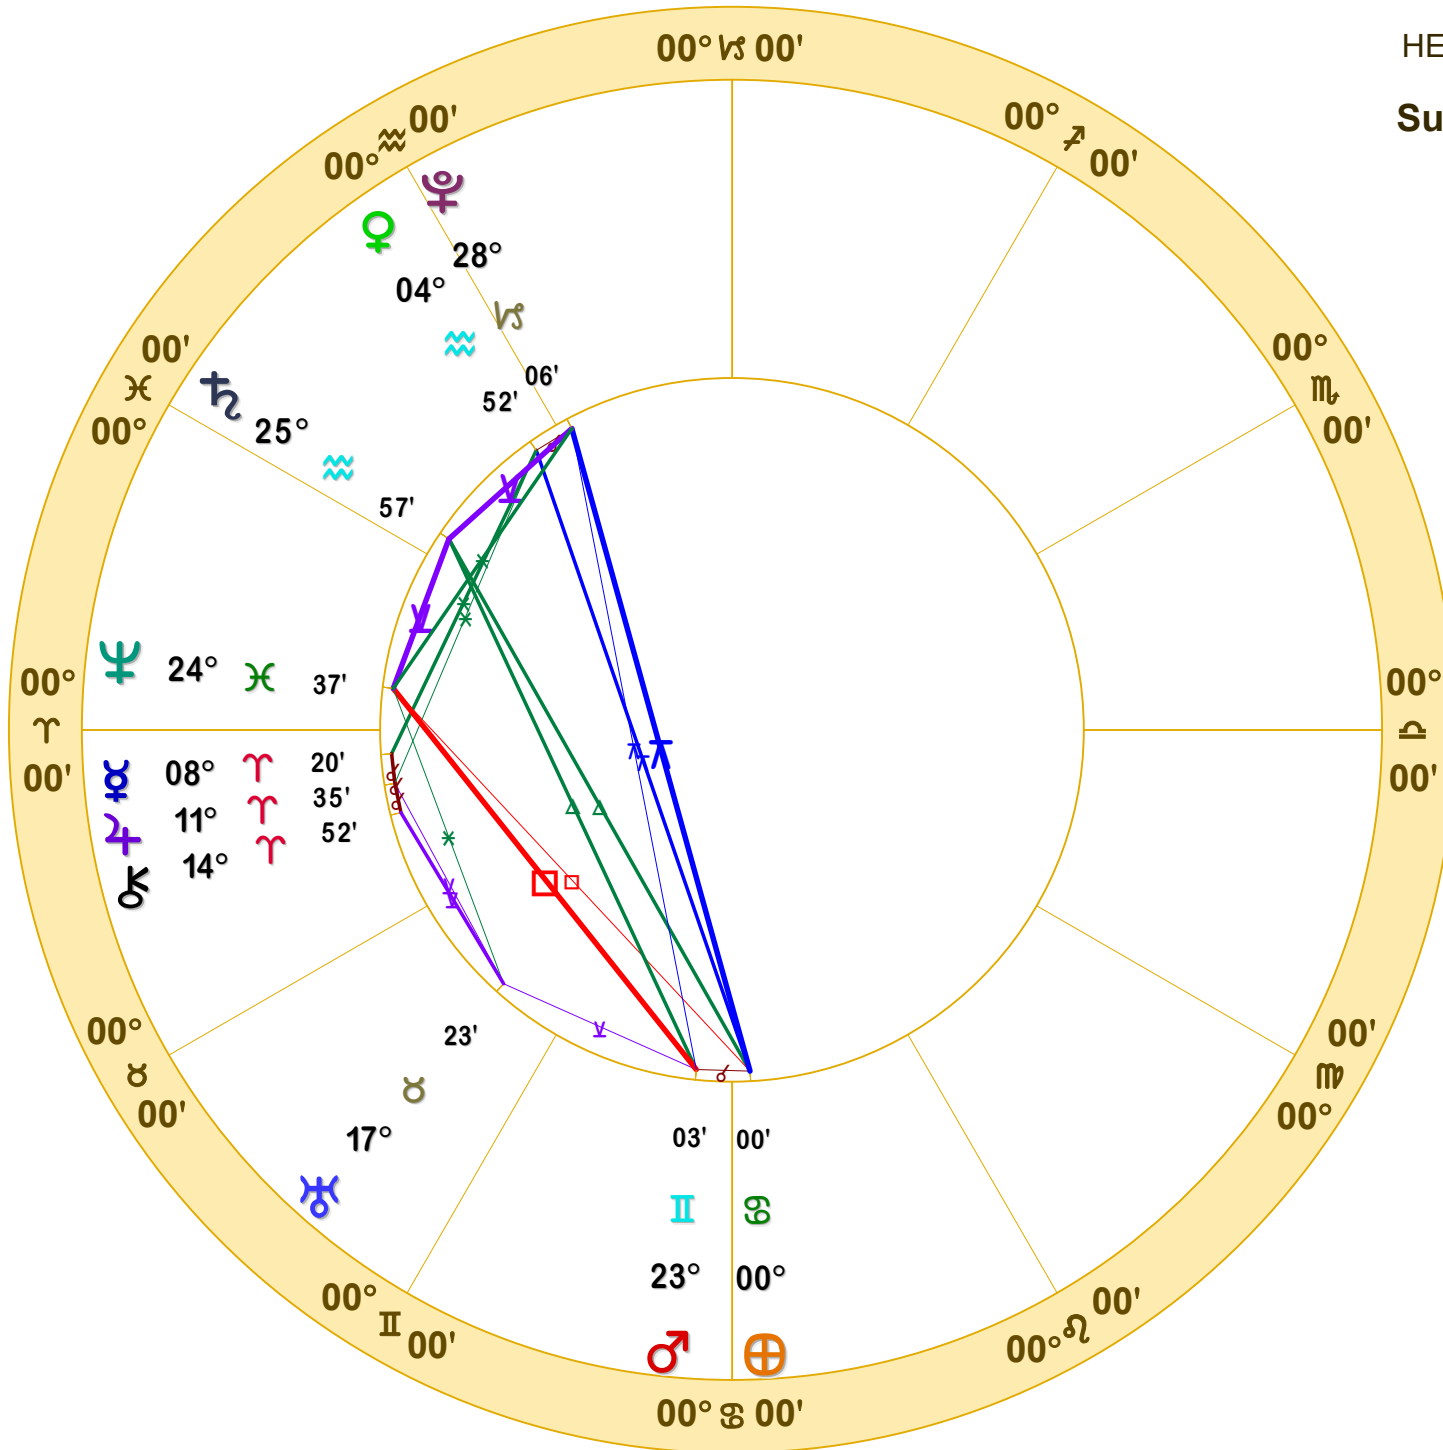

HELIOCENTRIC NATAL CHART

Sun enters Cap 12-21-2022

December 21, 2022

2:48:01 PM

Standard Time

Scottsdale, Arizona

33N30'33" 111W53'54"

Time Zone: 7 hours West

HELIOCENTRIC

Tropical

Doc Benton
 The Hanged Man
 Scottsdale, AZ 85255