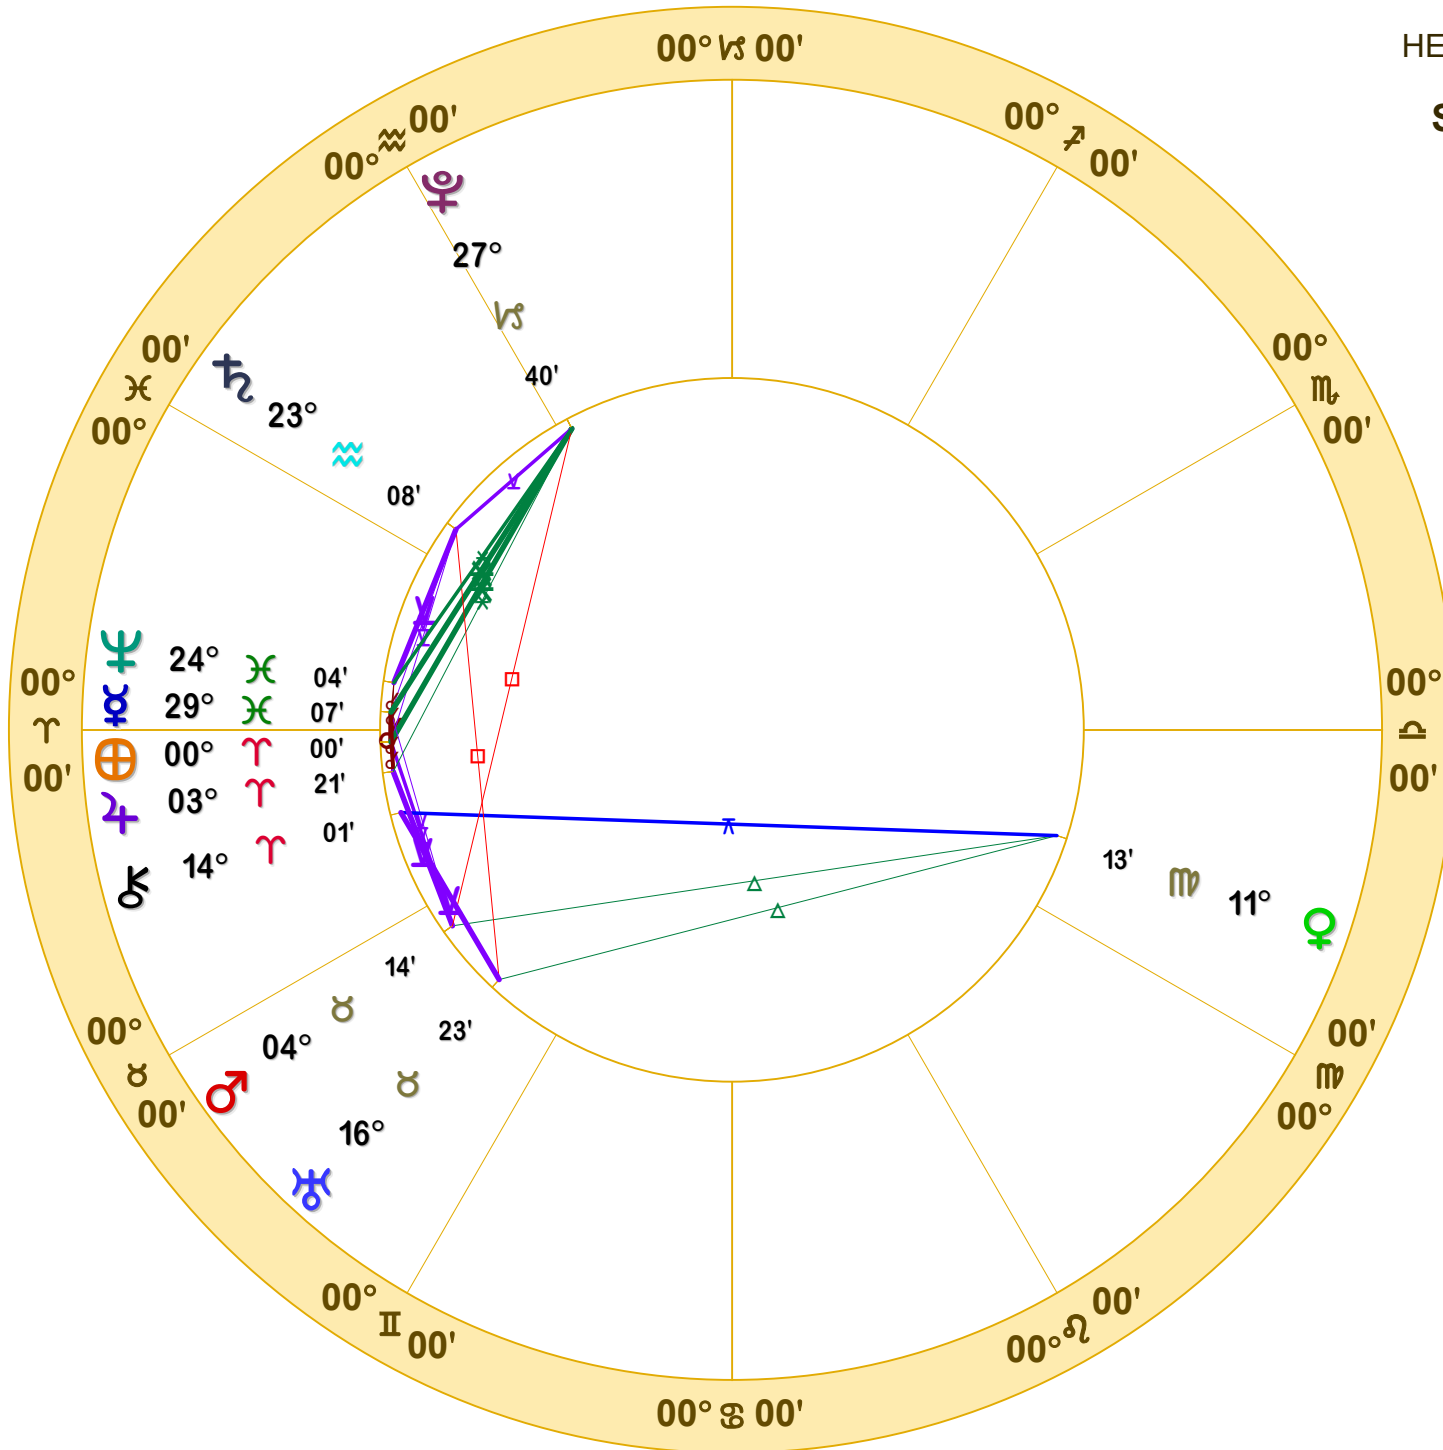

HELIOCENTRIC NATAL CHART

Sun enters Lib 9-23-2022

September 22, 2022

6:03:31 PM

Standard Time

Scottsdale, Arizona

33N30'33" 111W53'54"

Time Zone: 7 hours West

HELIOCENTRIC

Tropical

Doc Benton
The Hanged Man
Scottsdale, AZ 85255