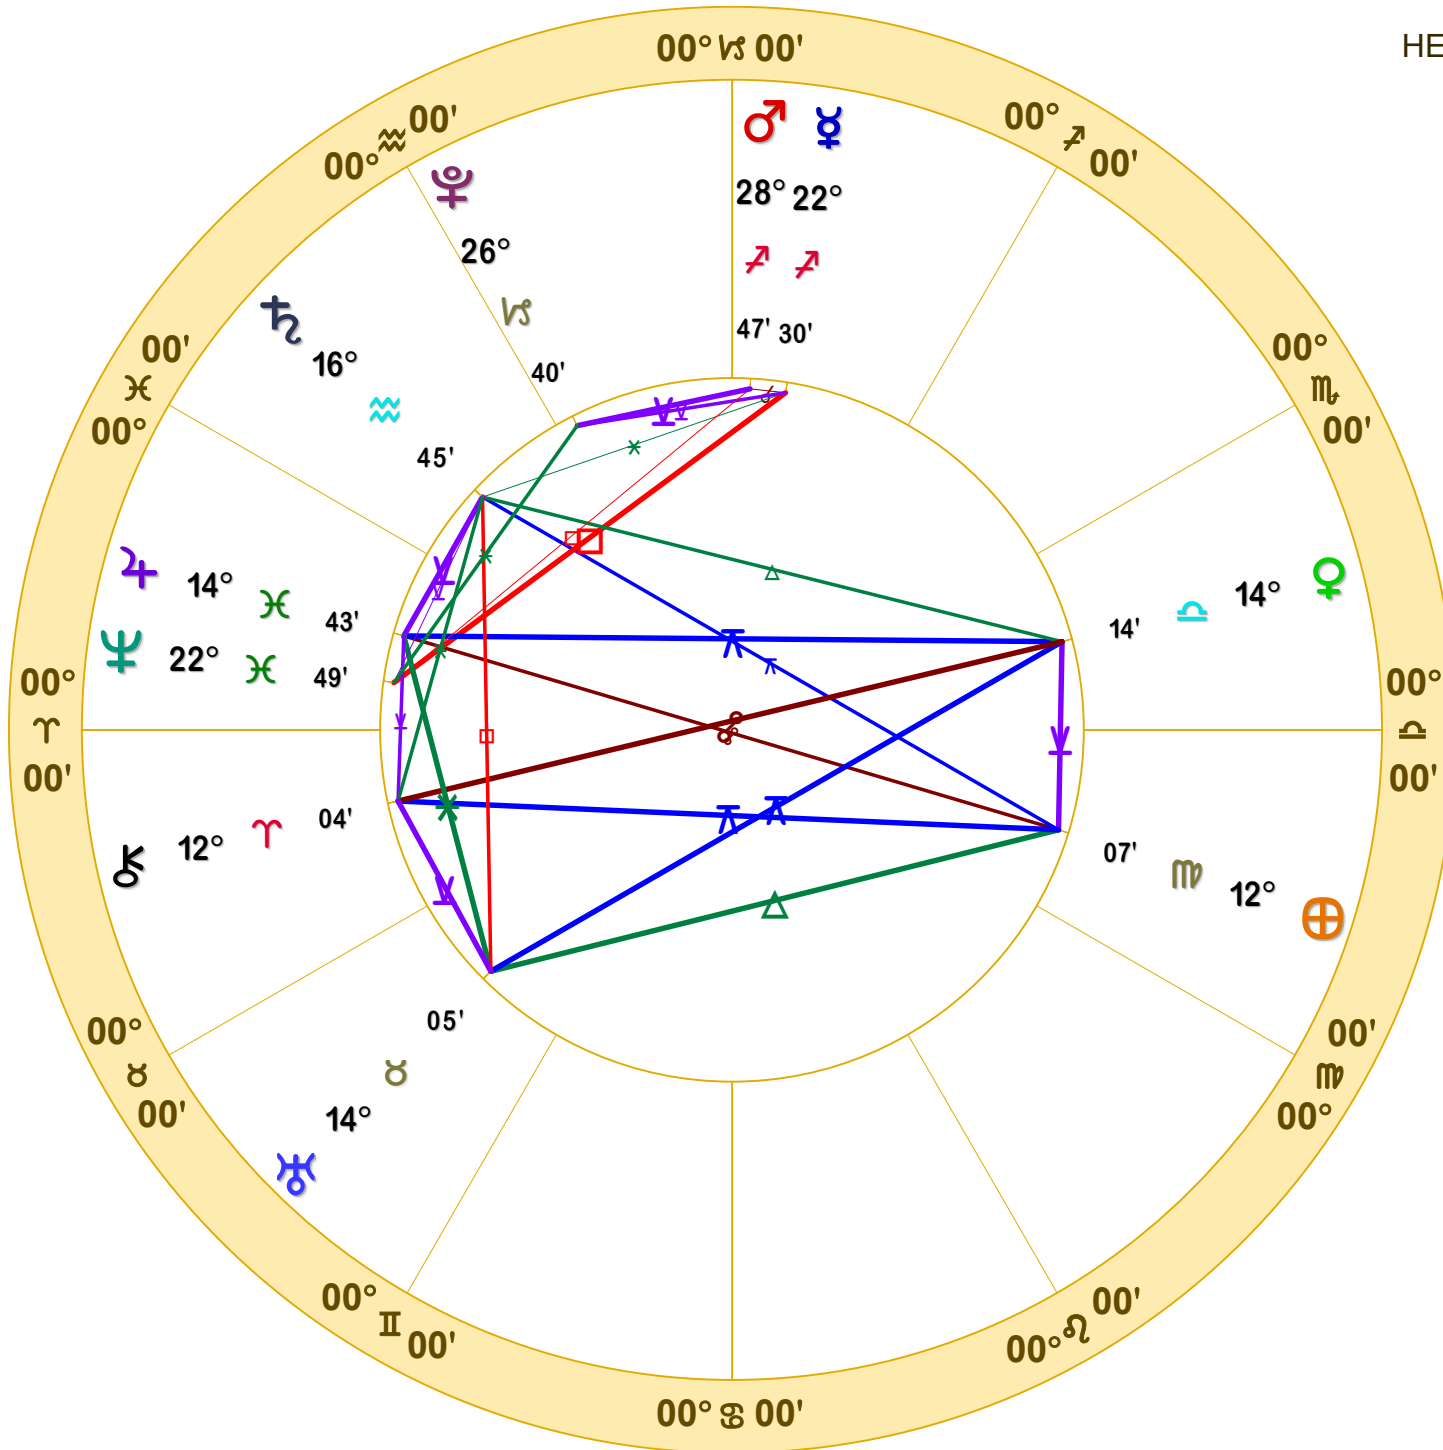

HELIOCENTRIC NATAL CHART

New Moon Mar 2 2022

March 2, 2022

5:34:36 PM

Standard Time

Scottsdale, Arizona

33N30'33" 111W53'54"

Time Zone: 0 hours West

HELIOCENTRIC

Tropical

Doc Benton
The Hanged Man
Scottsdale, AZ 85255