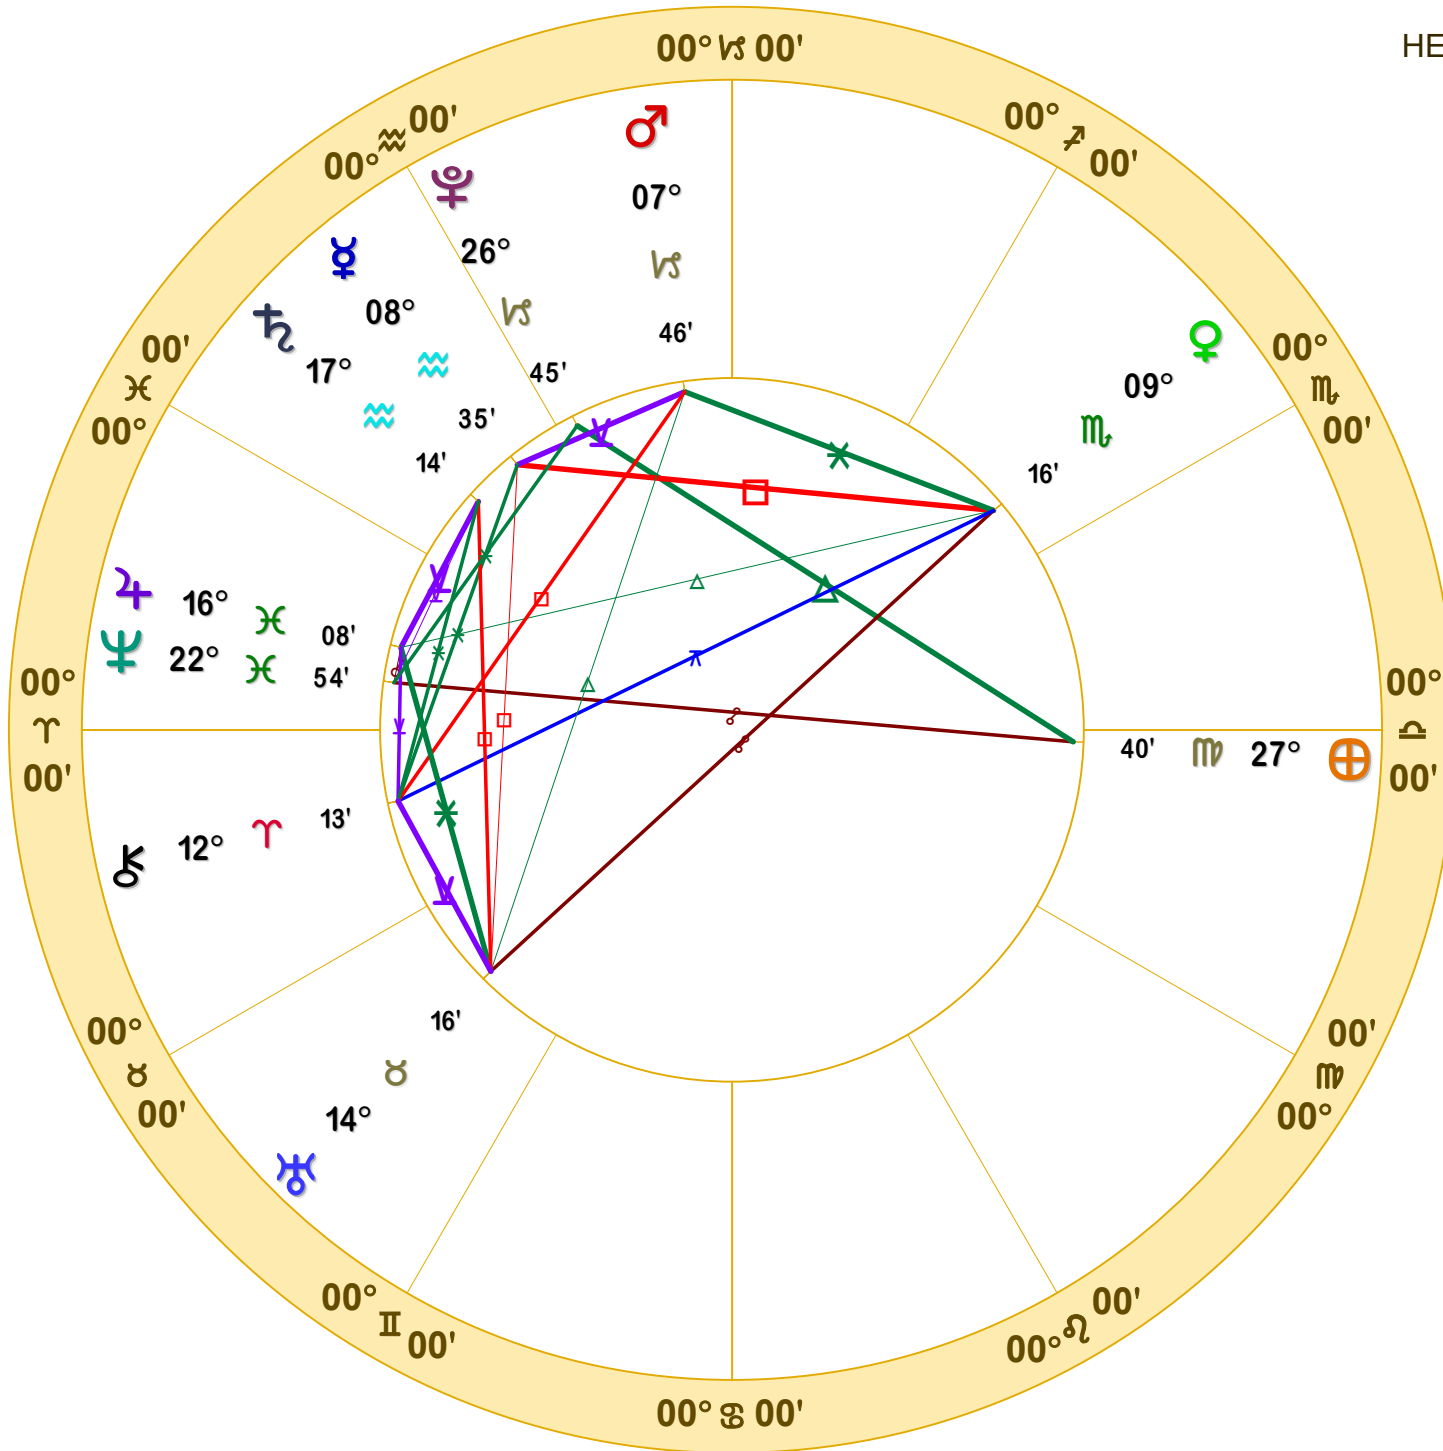

HELIOCENTRIC NATAL CHART

Full Moon Mar 18 2022

March 18, 2022

7:17:24 AM

Standard Time

Scottsdale, Arizona

33N30'33" 111W53'54"

Time Zone: 0 hours West

HELIOCENTRIC

Tropical

Doc Benton
The Hanged Man
Scottsdale, AZ 85255