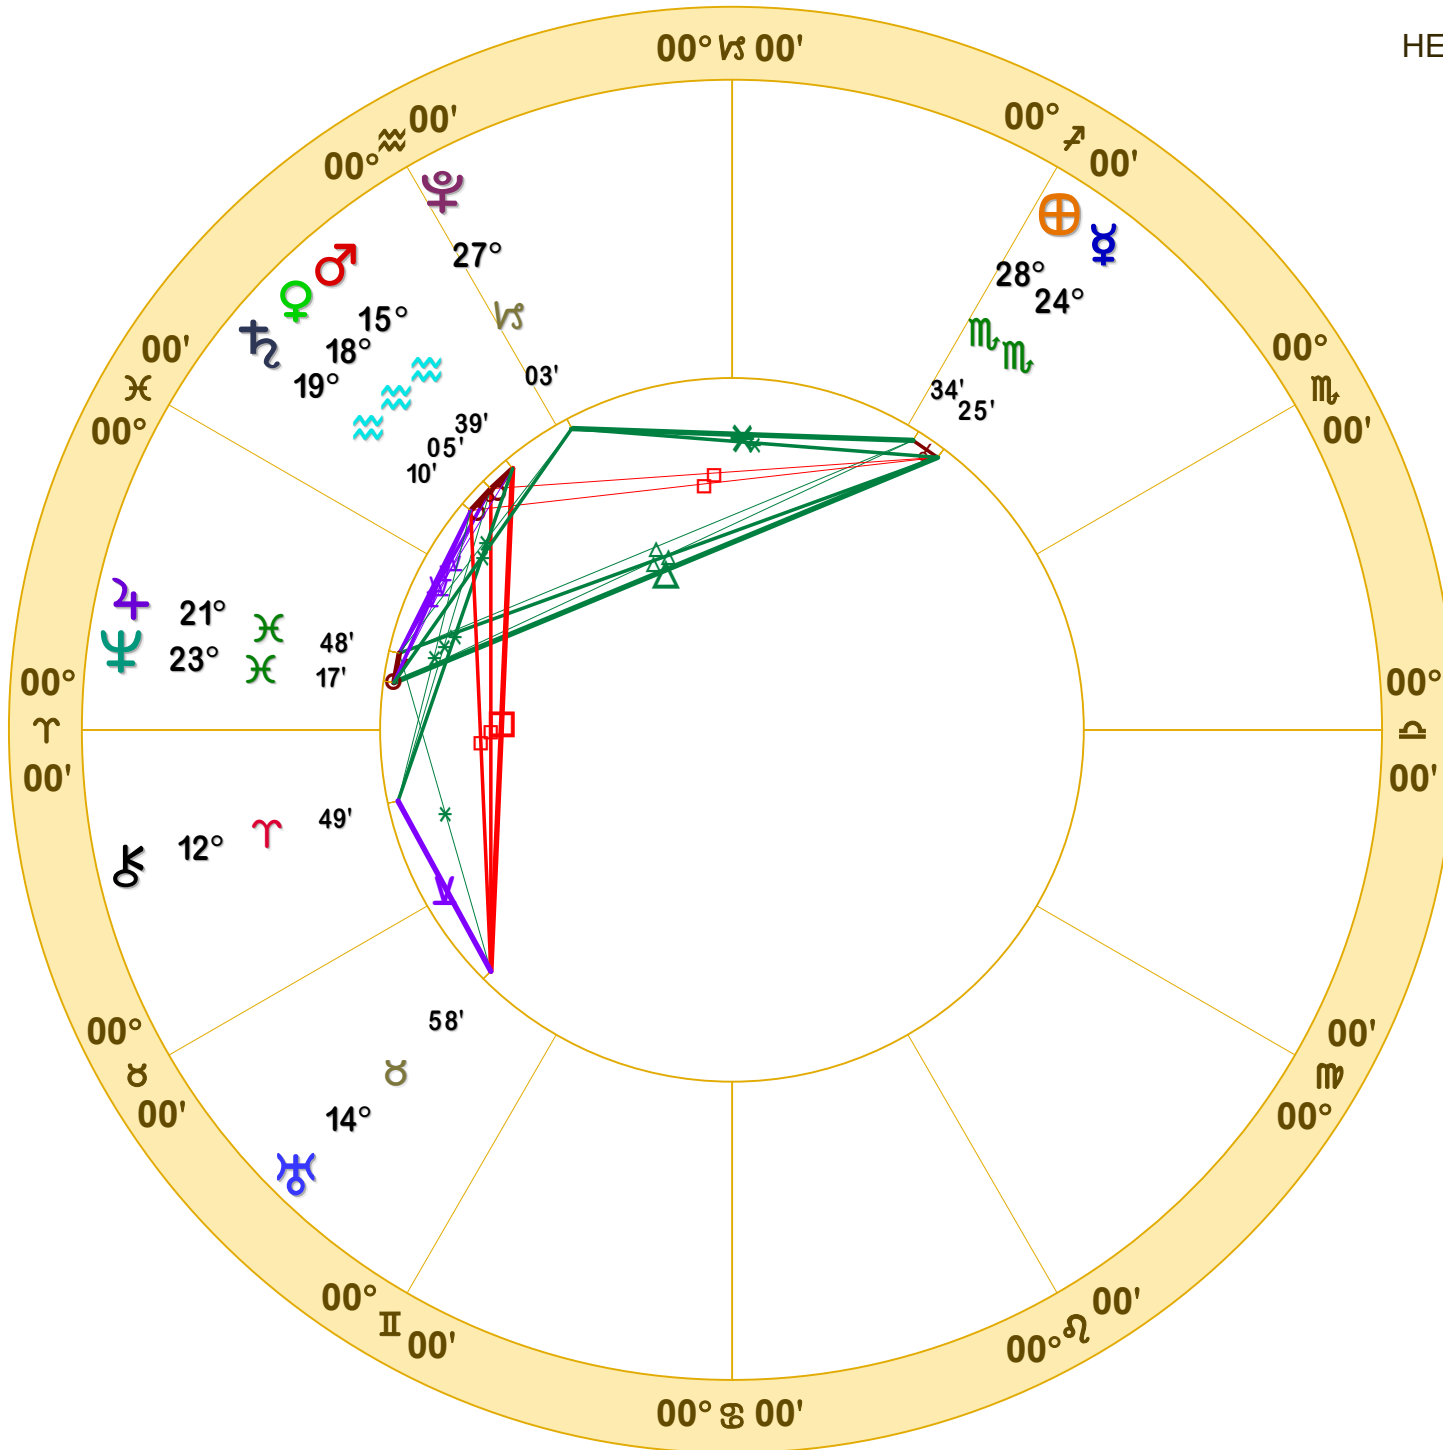

HELIOCENTRIC NATAL CHART

Transits

May 19, 2022

6:43 AM

Standard Time

Scottsdale, Arizona

33N30'33" 111W53'54"

Time Zone: 7 hours West

HELIOCENTRIC

Tropical

Doc Benton
The Hanged Man
Scottsdale, AZ 85255