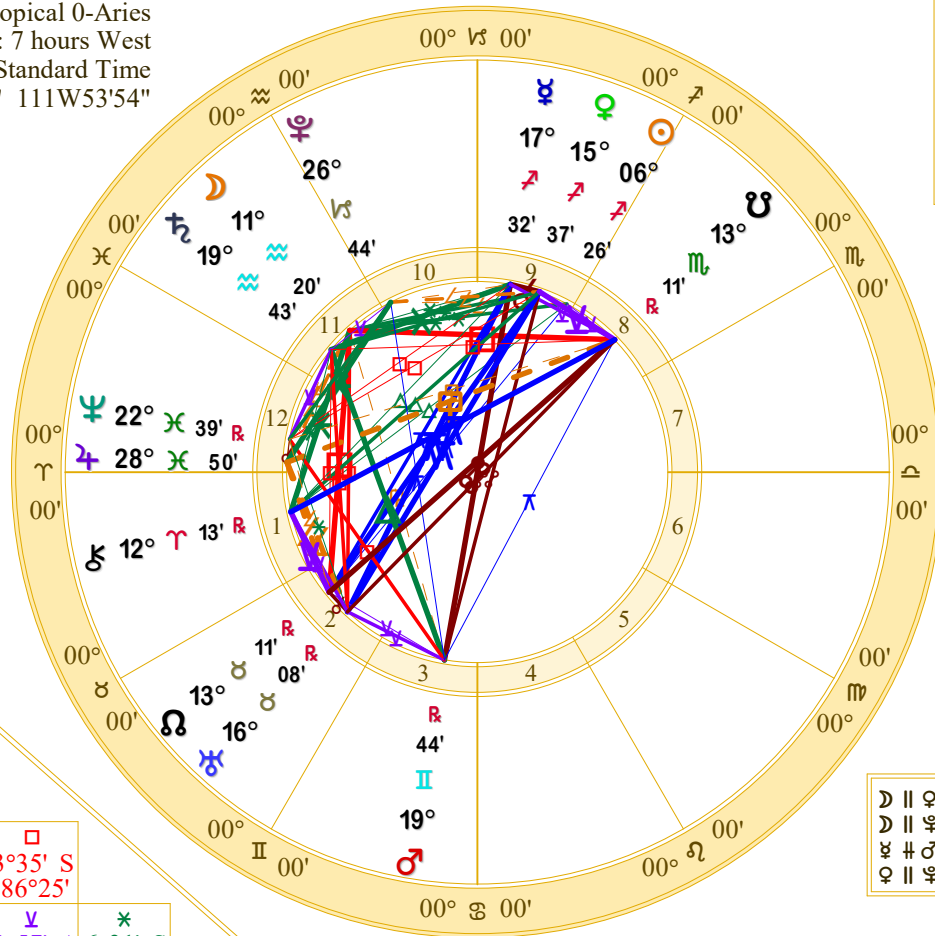

Transits  
November 28, 2022  
9:49:16 AM  
Scottsdale, Arizona  
NATAL CHART

Tropical 0-Aries  
Time Zone: 7 hours West  
Standard Time  
33N30'33" 111W53'54"

Fir	3	1	0
Ear	2	1	1
Air	3	0	0
Wat	2	3	0
Car	1	2	1
Fix	3	0	0
Mut	6	3	0
P	A	A	A
L	S	S	C
A	T	E	E
N	E	R	N
E			D

♈	4°54' S 64°54'															
♉		6°13' A 53°47'														
♊		4°17' A 55°43'	1°55' S 1°55'													
♋		6°36' S 128°24'	2°11' A 177°49'	4°07' A 175°53'												
♌		2°31' A 47°31'														
♍			2°10' A 62°10'	4°05' A 64°05'	0°01' A 120°01'	5°52' S 39°08'										
♎			4°48' A 94°48'	1°25' S 148°35'	0°31' A 150°31'	3°36' A 33°36'	2°18' A 47°18'	3°35' S 86°25'								
♏			3°41' S 41°19'	5°07' A 95°07'	7°02' A 97°02'	2°55' S 87°05'	6°11' S 6°11'	2°57' A 32°57'	6°31' S 53°29'							
♐			5°18' A 50°18'	14°36'	5°49' S 39°11'	3°53' S 41°07'	7°00' S 143°00'	2°07' A 62°07'	7°01' A 22°59'	109°24'	4°05' S 55°55'					
♑			6°46' A 156°46'	1°52' A 91°52'	4°21' S 145°39'	2°26' S 147°34'	6°32' A 36°32'	0°39' S 44°21'	6°31' S 83°29'	2°56' A 2°56'	5°32' A 50°32'	106°28'				
As			4°18' S 34°18'	0°37' A 30°37'	6°49' A 23°11'	4°54' A 25°06'	159°01'	78°07'	6°01' S 38°59'	5°25' A 125°25'	71°56'	16°01'	2°28' A 122°28'			
Mc			6°21' A 36°21'		2°28' A 47°28'	0°32' A 45°32'	4°39' A 130°21'	1°14' S 148°46'					7°26' S 142°34'	3°21' S 86°39'	166°53'	70°38'
♈			5°47' A 125°47'	0°53' A 60°53'	5°20' S 114°40'	3°24' S 116°36'	67°31'	13°22'	7°30' S 52°30'	3°55' A 33°55'	19°34'	75°29'	0°59' A 30°59'	1°30' A 91°30'	162°08'	
☉																
☽																
☿																
♈																
♉																
♊																
♋																
♌																
♍																
♎																
♏																
♐																
♑																
As																
Mc																

Mean Moon's Node	11 S 58
Part of Fortune (day)	15 M 37
Part of Spirit (day)	5 M 49
Vertex	19 S 26
Equatorial Asc.	25 V 59
Sidereal Time	13:51:56
G.M.T.	16:49:16
Delta t (ET-UT)	0:01:22
Lahiri Ayan.	24°10'25"