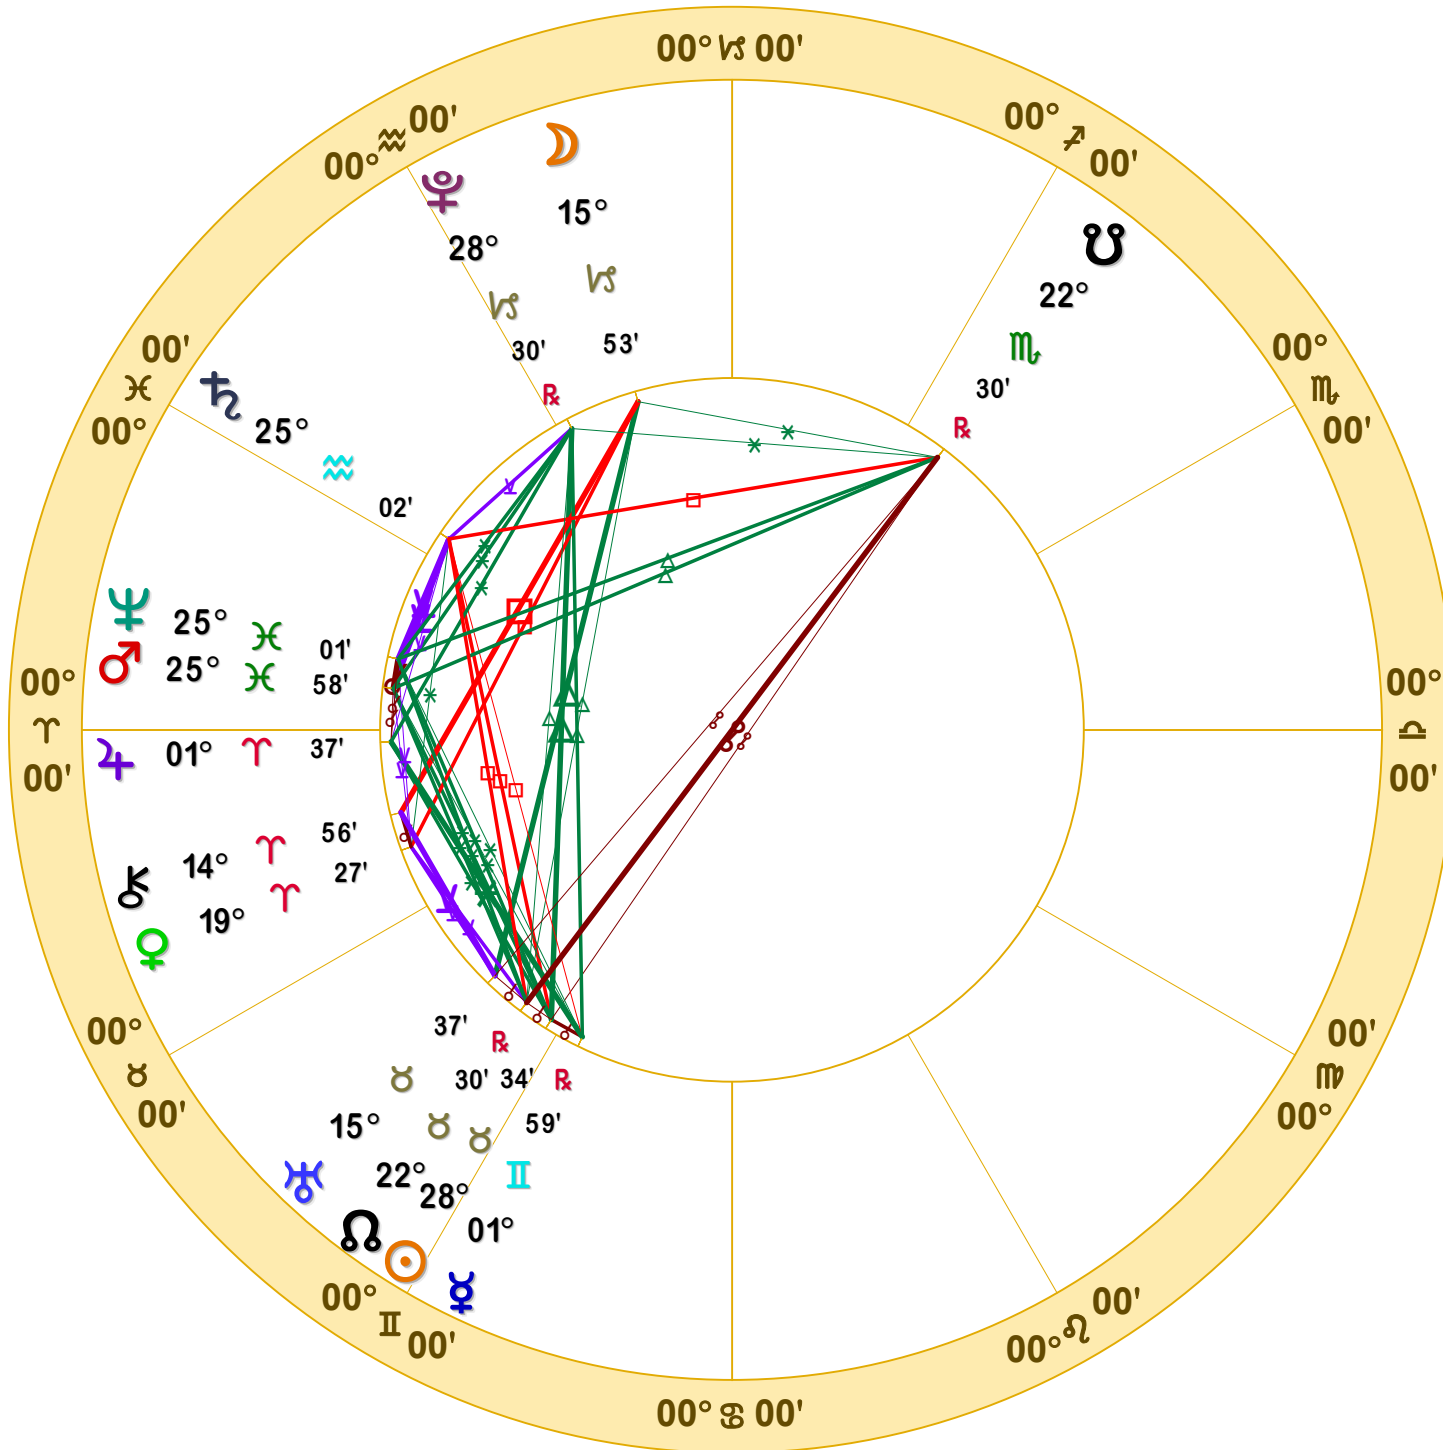

NATAL CHART

Transits

May 19, 2022

6:43 AM

Standard Time

Scottsdale, Arizona

33N30'33" 111W53'54"

Time Zone: 7 hours West

Geocentric

Tropical 0-Aries

Doc Benton

The Hanged Man

Scottsdale, AZ 85255