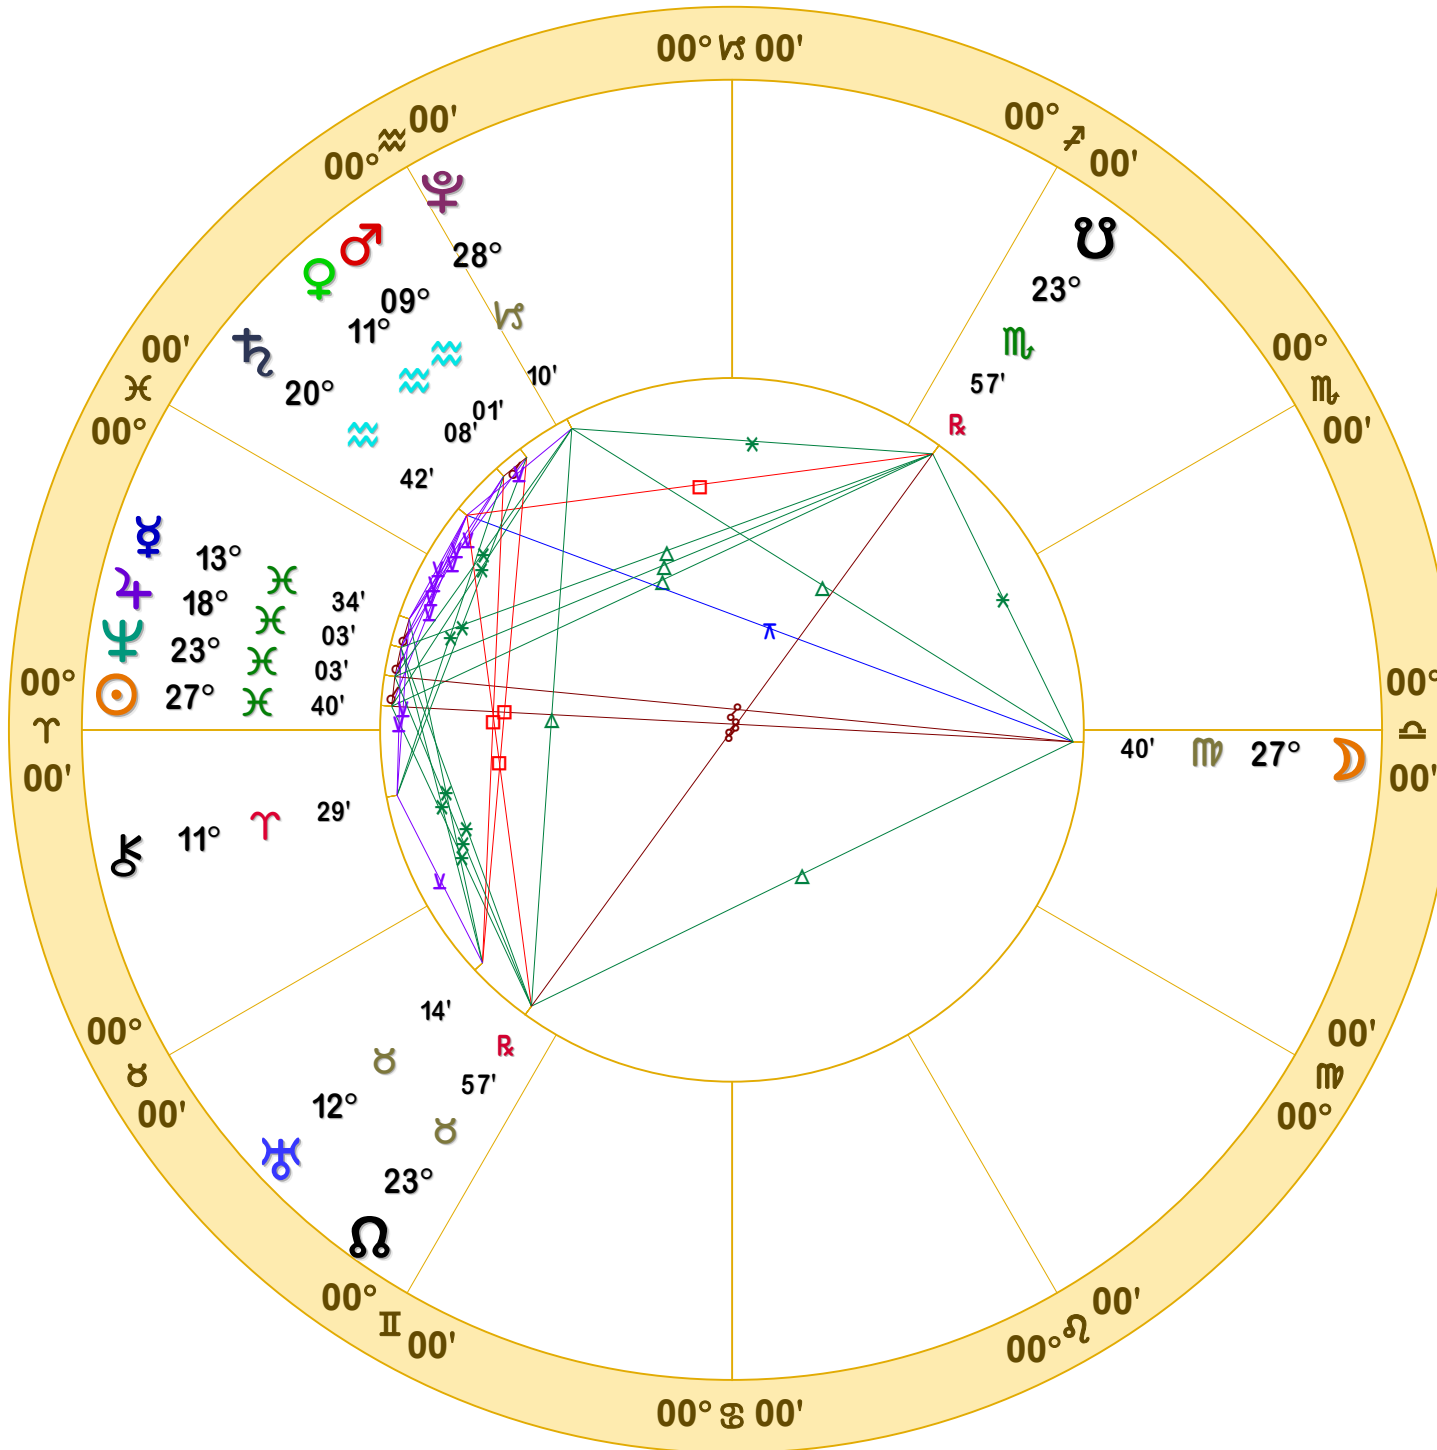

Full Moon (astrological)

Full Moon Mar 18 2022

March 18, 2022

12:17:24 AM

Standard Time

Scottsdale, Arizona

33N30'33" 111W53'54"

Time Zone: 7 hours West

Geocentric

Tropical 0-Aries

Doc Benton
The Hanged Man
Scottsdale, AZ 85255