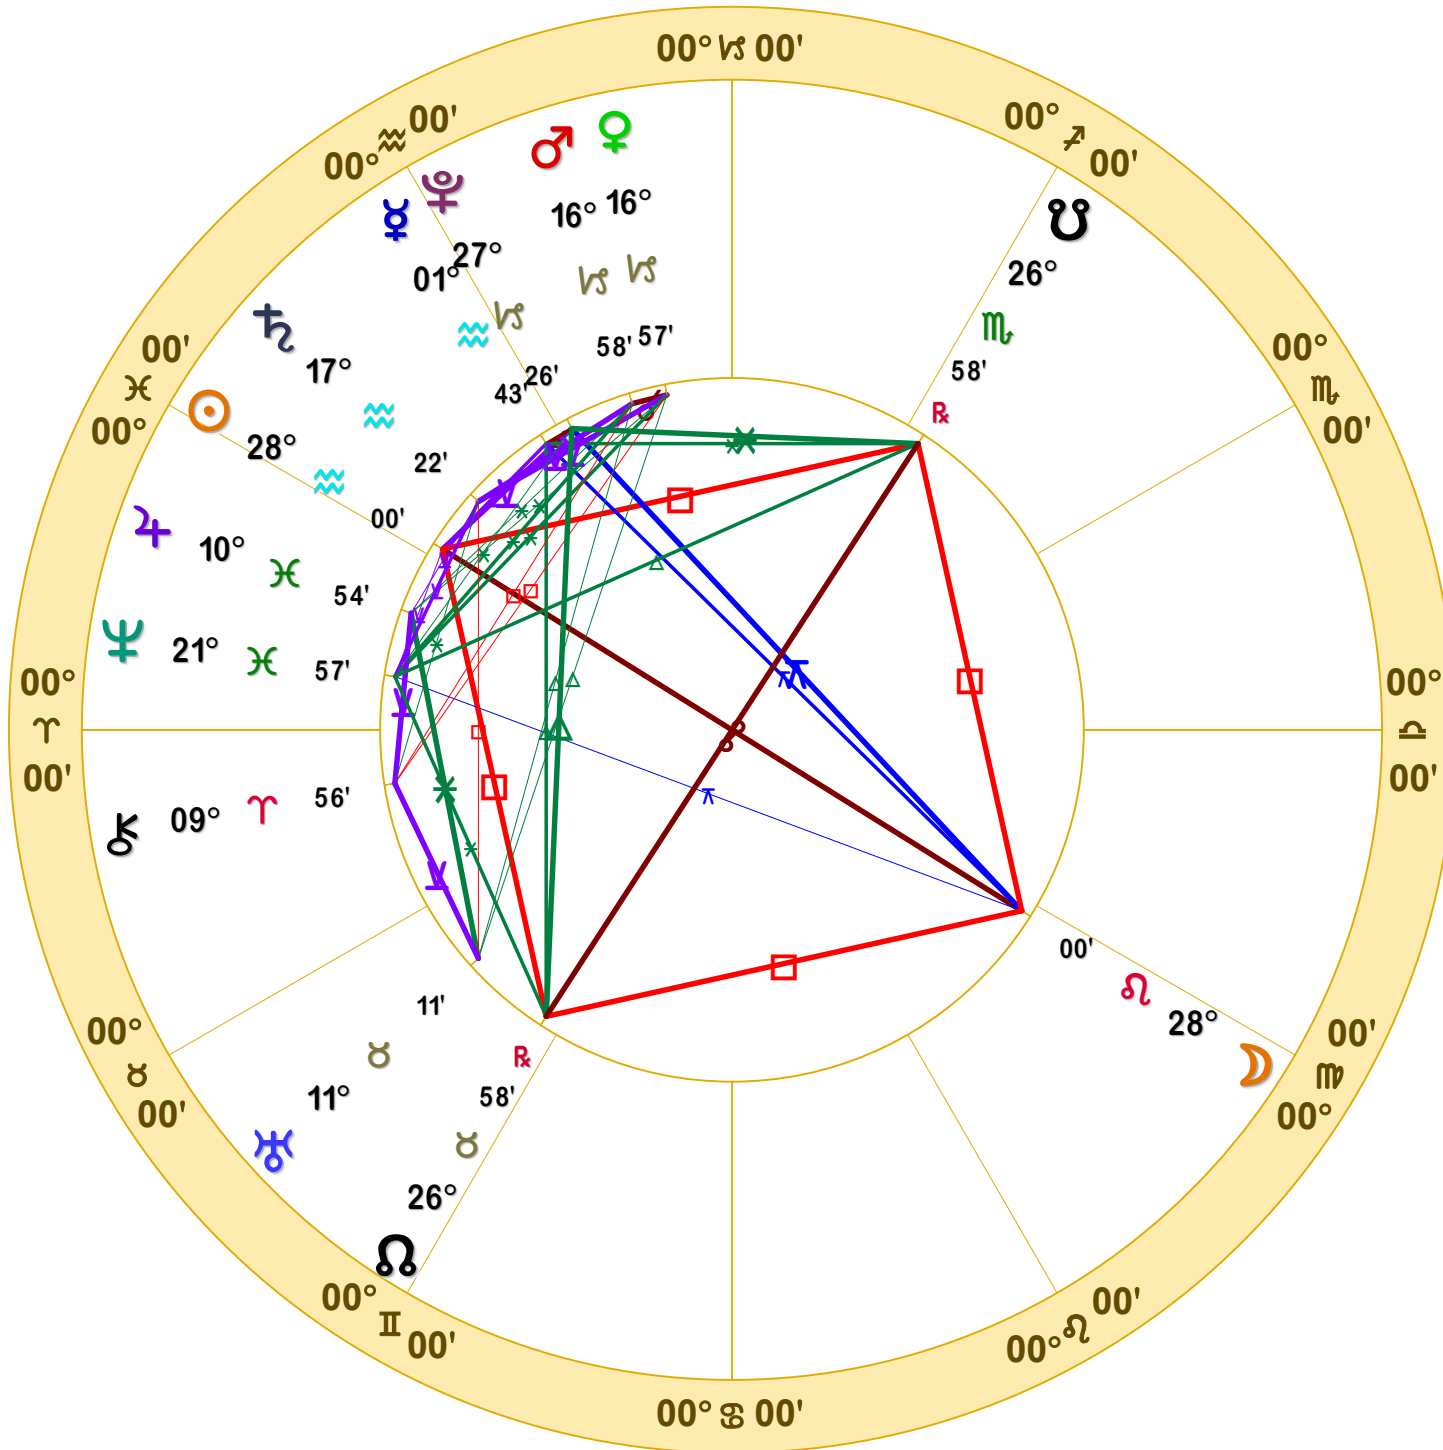

Full Moon (astrological)

Full Moon Feb 16 2022

February 16, 2022

9:56:21 AM

Standard Time

Scottsdale, Arizona

33N30'33" 111W53'54"

Time Zone: 7 hours West

Geocentric

Tropical 0-Aries

Doc Benton

The Hanged Man

Scottsdale, AZ 85255