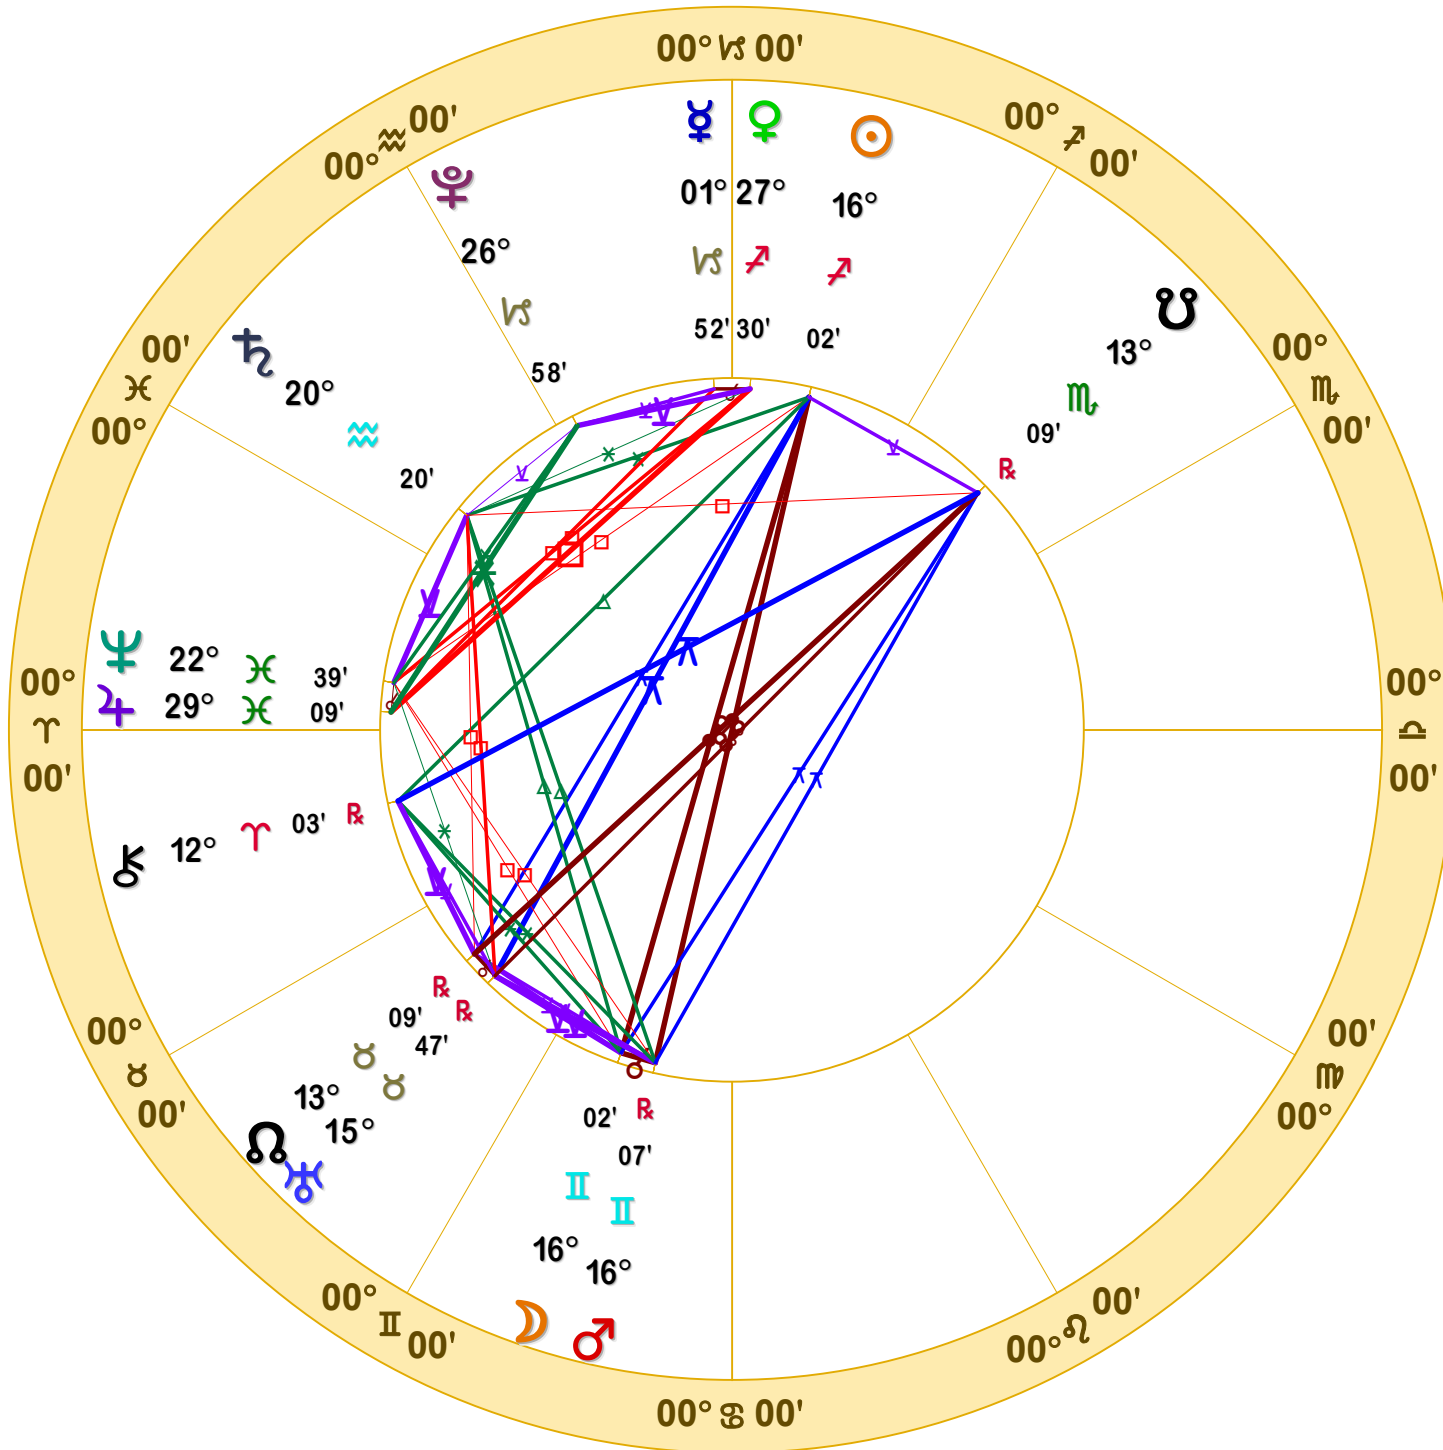

Full Moon (astrological)

Full Moon Dec 7 2022

December 7, 2022
9:07:58 PM
Standard Time
Scottsdale, Arizona
33N30'33" 111W53'54"
Time Zone: 7 hours West
Geocentric
Tropical 0-Aries

Doc Benton
The Hanged Man
Scottsdale, AZ 85255