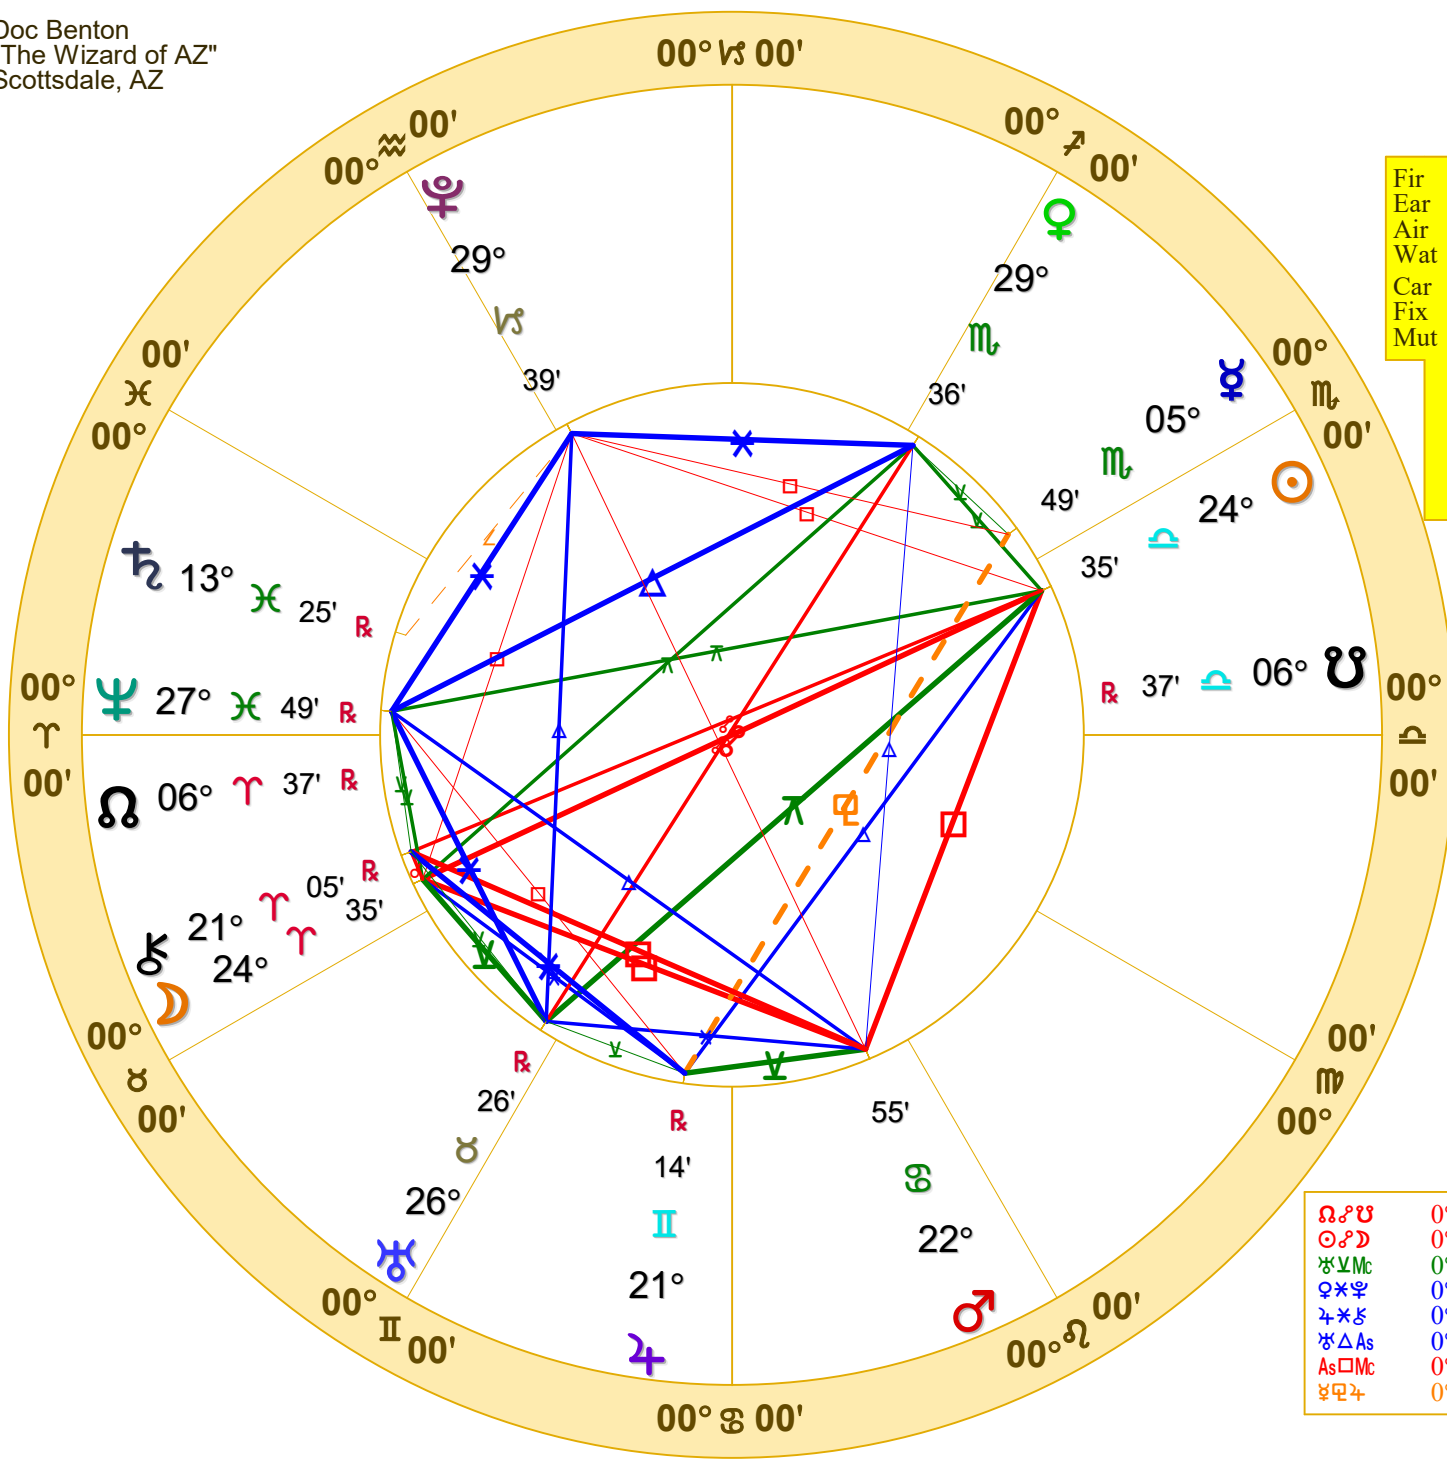

Doc Benton
 "The Wizard of AZ"
 Scottsdale, AZ

Full Moon (astrological)

Full Moon Oct 17 2024

October 17, 2024
 4:26:09 AM
 Standard Time
 Scottsdale, Arizona
 33N30'33" 111W53'54"
 Time Zone: 7 hours West
 Geocentric
 Tropical 0-Aries

Fir	1	0
Ear	2	1
Air	2	0
Wat	5	0
Car	4	0
Fix	3	0
Mut	3	1
	P	A
	L	S
	A	C
	N	E
	E	N
	T	D

	Long.	Dwada-samsa	Speed
☉	24° 35' 03"	25 ☾ 01	1 00
☽	24° 35' 03"	25 ♁ 01	15 12
♁	5° 49'	9 ♁ 45	1 34
♂	29° 36'	25 ♁ 09	1 13
♂	22° 55'	5 ♁ 01	0 27
♃	21° 14'R	14 ♁ 42	0 02R
♃	13° 25'R	10 ♁ 55	0 03R
♁	26° 26'R	17 ♁ 12	0 02R
♁	27° 49'R	3 ♁ 47	0 01R
♁	29° 39'	25 ♁ 47	0 00
♁	21° 05'R	13 ♁ 02	0 03R
As	26° 42'	20 ☾ 21	0 50
Mc	26° 25'	17 ♁ 02	0 54

♁♂♁	0°00'a	♁♁♁	0°48'a	♁♁♁	1°42's
☉♂♁	0°00'a	♁♁♁	0°48'a	♀♁♁	1°47's
♁♁♁	0°01'a	♁♁♁	1°07'a	♁♁♁	1°50's
♀*♀	0°03'a	♁♁♁	1°14's	♀*♀	1°50's
♁*♁	0°08's	♁*♁	1°23's	☉♁♁	1°50's
♁♁♁	0°16's	♀♁♁	1°24'a	♁*♁	1°50's
As♁♁	0°17'a	♁♁♁	1°40's	☉♁♁	1°51'a
♁♁♁	0°25'a	☉♁♁	1°40's	♁♁♁	1°51'a