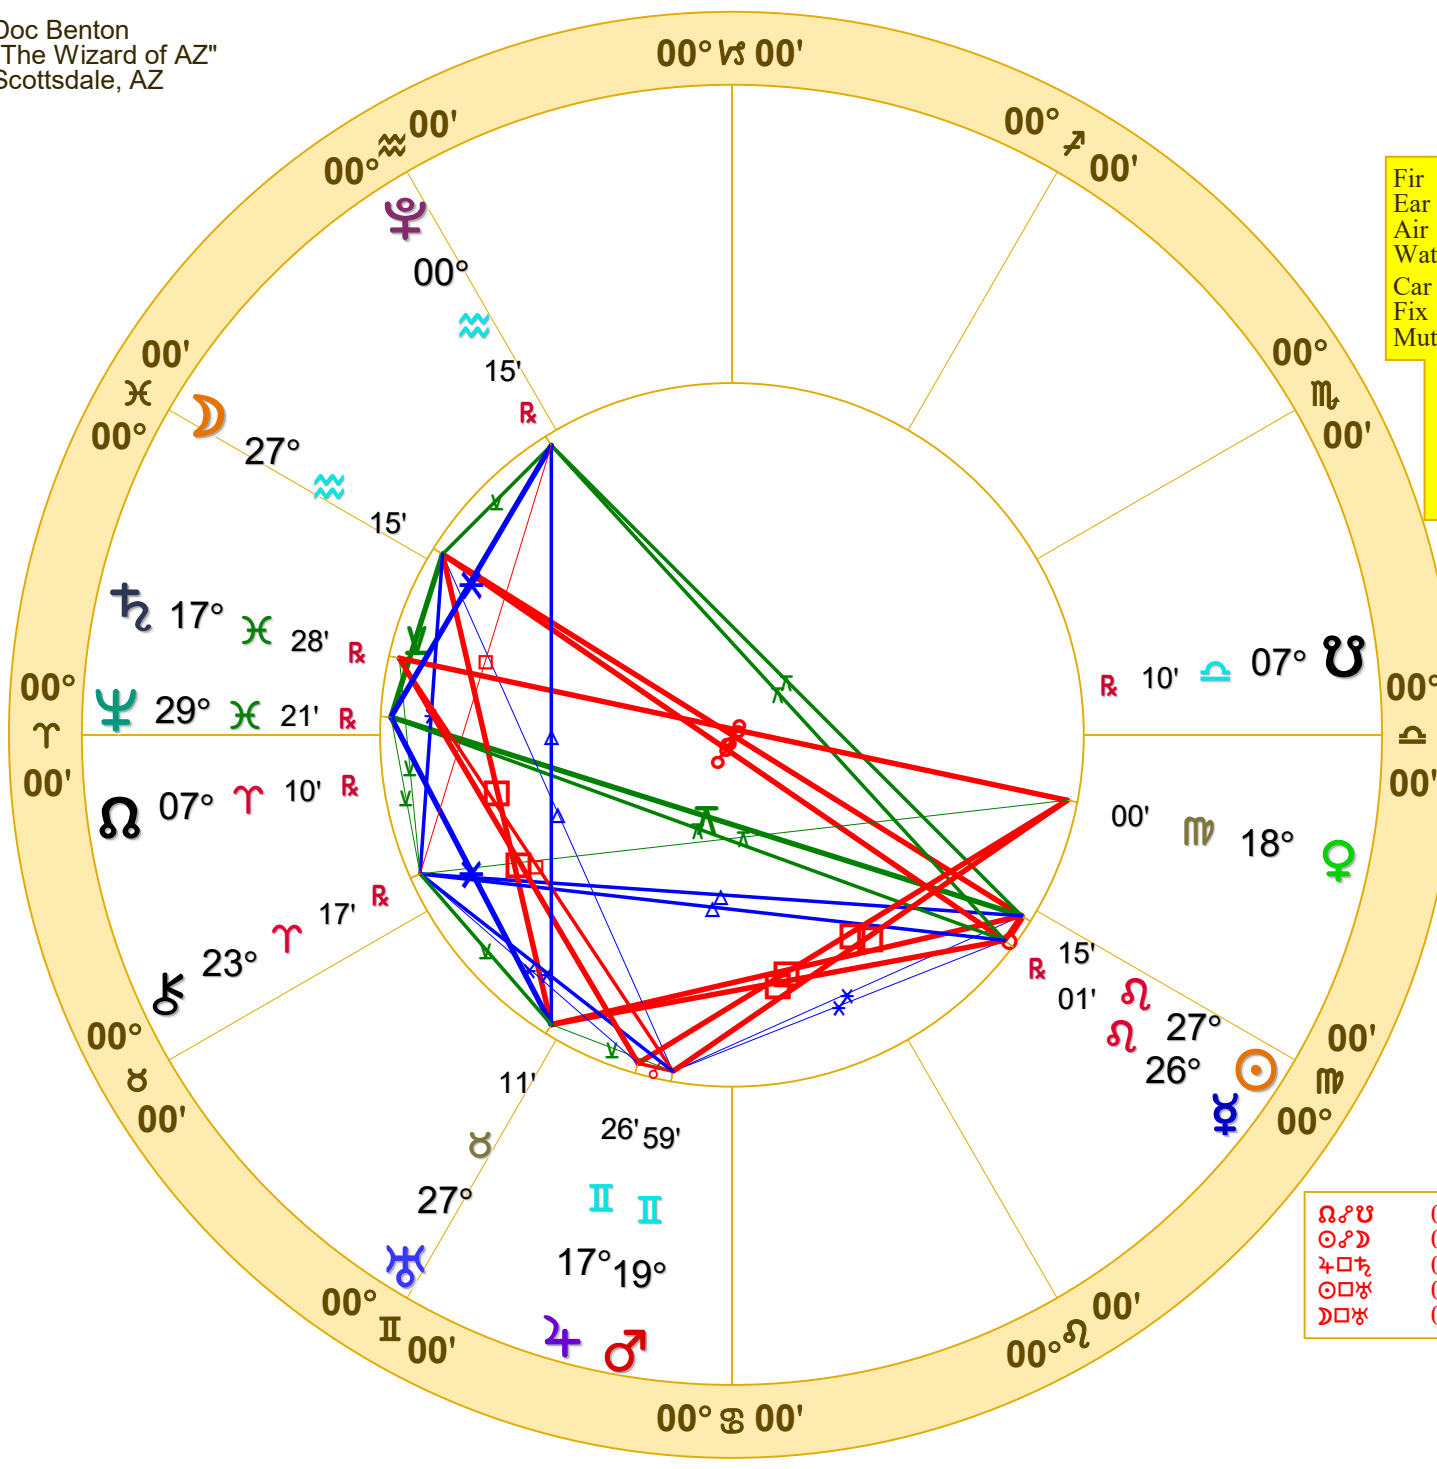

Doc Benton
 "The Wizard of AZ"
 Scottsdale, AZ

Full Moon (astrological)

Full Moon Aug 19 2024

August 19, 2024
 11:25:34 AM
 Standard Time
 Scottsdale, Arizona
 33N30'33" 111W53'54"
 Time Zone: 7 hours West
 Geocentric
 Tropical 0-Aries

Fir	2	0
Ear	2	0
Air	4	0
Wat	2	1
Car	0	0
Fix	5	1
Mut	5	0
	P	A
	L	S
	A	C
	N	E
	E	N
	T	D

	Long.	Dwada-samsa	Speed
☉	27 21 15.11"	27 II 02	0.58
☽	27 22 15.11"	27 7 02	14.52
♃	26 21 01R	12 II 09	0.50R
♄	18 11 00	6 11 02	1.14
♅	19 II 59	29 13 51	0.38
♆	17 II 26	29 7 15	0.09
♁	17 28 28R	29 11 36	0.04R
♂	27 28 11	26 28 14	0.01
♃	29 28 21R	22 22 11	0.01R
♄	0 22 15R	2 22 59	0.01R
♅	23 11 17R	9 13 23	0.01R
♁	6 11 12	14 13 22	0.49
♂	10 21 38	7 7 37	0.59

♁♂♃	0°00'a	♀♂♁	0°32's	♃♁♂	1°10's
☉♂♃	0°00's	♀♁♂	0°34's	♂♁♁	1°13's
♂♁♁	0°02'a	♀♃♀	0°54's	☉♂♃	1°14's
☉♁♂	0°04's	♁♁♁	0°58'a	♂♂♃	1°14's
♂♁♂	0°04's	♁♁♁	0°58'a	♀♁♂	1°59'a