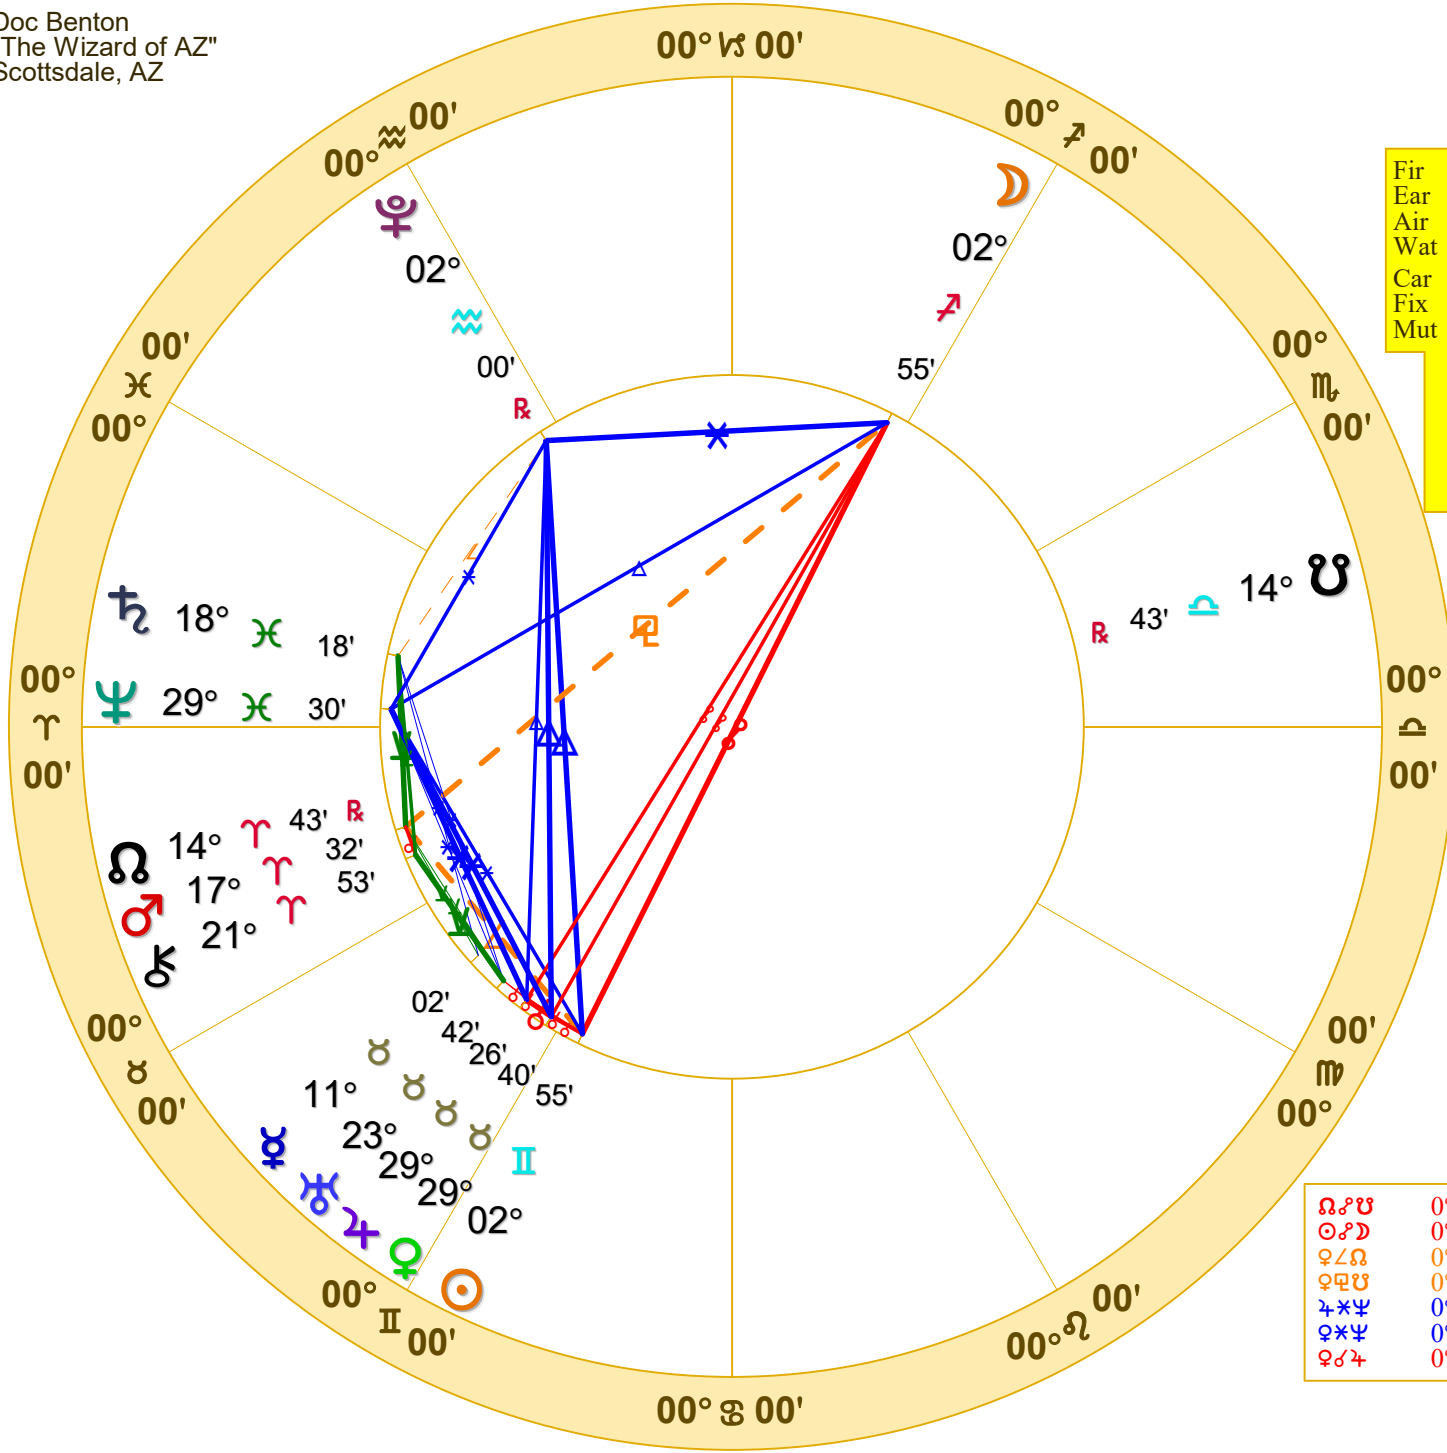

Doc Benton  
 "The Wizard of AZ"  
 Scottsdale, AZ

Full Moon (astrological)

### Full Moon May 23 2024

May 23, 2024  
 6:52:54 AM  
 Standard Time  
 Scottsdale, Arizona  
 33N30'33" 111W53'54"  
 Time Zone: 7 hours West  
 Geocentric  
 Tropical 0-Aries

Fir	2	0
Ear	4	0
Air	2	1
Wat	2	0
Car	1	0
Fix	5	0
Mut	4	1
	P	A
	L	S
	A	C
	N	E
	E	N
	N	D

	Long.	Dwada-samsa	Speed
☉	2 II 55'12"	5 ☾ 02	0.58
☾	2 ♌ 55'12"	5 ♋ 02	12.49
☿	11 ☿ 02	12 ♍ 28	1.34
♀	29 ☿ 40	25 ♍ 56	1.14
♂	17 ♍ 32	0 ♍ 22	0.45
♃	29 ☿ 26	23 ♍ 15	0.14
♄	18 ♋ 18	9 ♌ 38	0.04
♅	23 ☿ 42	14 ♎ 19	0.03
♀	29 ♋ 30	24 ♎ 06	0.01
♁	2 ♎ 00R	24 ♎ 03	0.01R
♆	21 ♍ 53	22 ♌ 34	0.03
♁	25 II 03	0 ♍ 32	0.56
♁	6 ♋ 14	14 ☿ 45	1.03

♁♂♃	0°00'a	♃♄♅	0°16'a	♄*♀	0°55's
☉♂♄	0°00's	♃♄♅	0°16'a	♄♄♁	1°00'a
♀♄♅	0°03'a	☉♄♅	0°23's	♃♄♀	1°18's
♀♄♅	0°03'a	♄♄♅	0°23's	♄♄♁	1°21's
♃*♀	0°04'a	♁♄♅	0°39'a	♄♄♅	1°49's
♀*♀	0°09's	♄♄♅	0°46'a		
♄♂♃	0°13's	☉♄♅	0°55's		