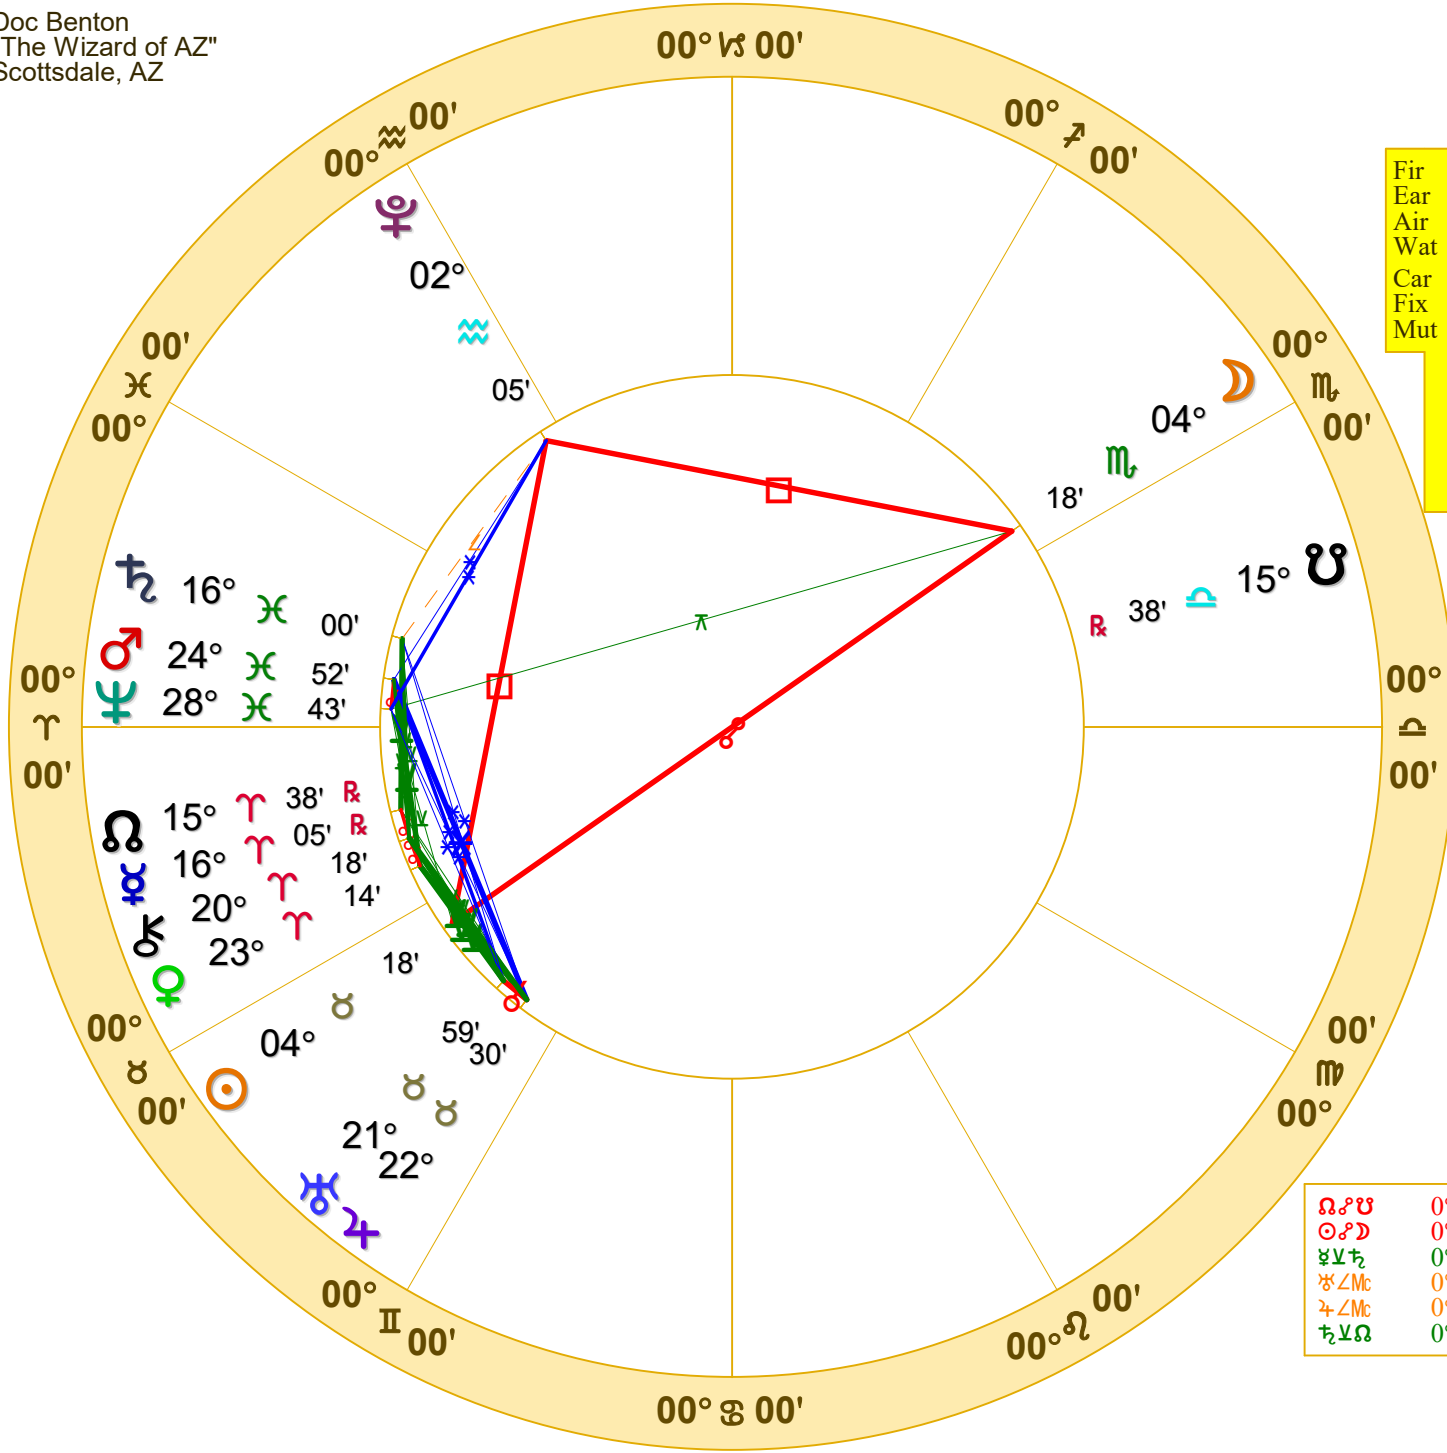

Doc Benton  
 "The Wizard of AZ"  
 Scottsdale, AZ

Full Moon (astrological)

**Full Moon Apr 23 2024**

April 23, 2024  
 4:48:45 PM  
 Standard Time  
 Scottsdale, Arizona  
 33N30'33" 111W53'54"  
 Time Zone: 7 hours West  
 Geocentric  
 Tropical 0-Aries

Fir	2	0
Ear	3	0
Air	1	1
Wat	4	0
Car	2	1
Fix	5	0
Mut	3	0
	P	A
	L	S
	A	C
	N	E
	E	N
	T	D

	Long.	Dwada-samsa	Speed
☉	4 8 17'59"	21 II 36	0.58
☽	4 16 17'59"	21 ♁ 36	12.11
♃	16 17 05R	12 ♁ 58	0.08R
♀	23 17 14	8 ♃ 50	1.14
♂	24 18 52	28 ♁ 20	0.46
♄	22 8 30	29 ♃ 56	0.14
♅	16 18 00	12 ♄ 00	0.06
♆	21 8 59	23 ♃ 53	0.03
♇	28 18 43	14 ♃ 32	0.02
♈	2 28 05	25 ♃ 02	0.00
♉	20 17 18	3 ♁ 35	0.03
As	6 18 36	19 ♁ 12	0.50
Mc	7 18 10	25 ♄ 55	0.54

♁♂♃	0°00'a	♃♁♃	0°22's	♀♃♄	0°44's
☉♂♄	0°00's	♃♁As	0°23'a	♄♁As	0°54'a
♃♃♃	0°05'a	♃♃♃	0°27'a	♃♃♃	1°05'a
♃♃Mc	0°10's	♃♃♃	0°27'a	♀♃♃	1°15's
♄♃Mc	0°20'a	♄♃♃	0°30's	♀♃♃	1°37'a
♃♃♃	0°22's	As♃Mc	0°34's	♃♃♃	1°42'a