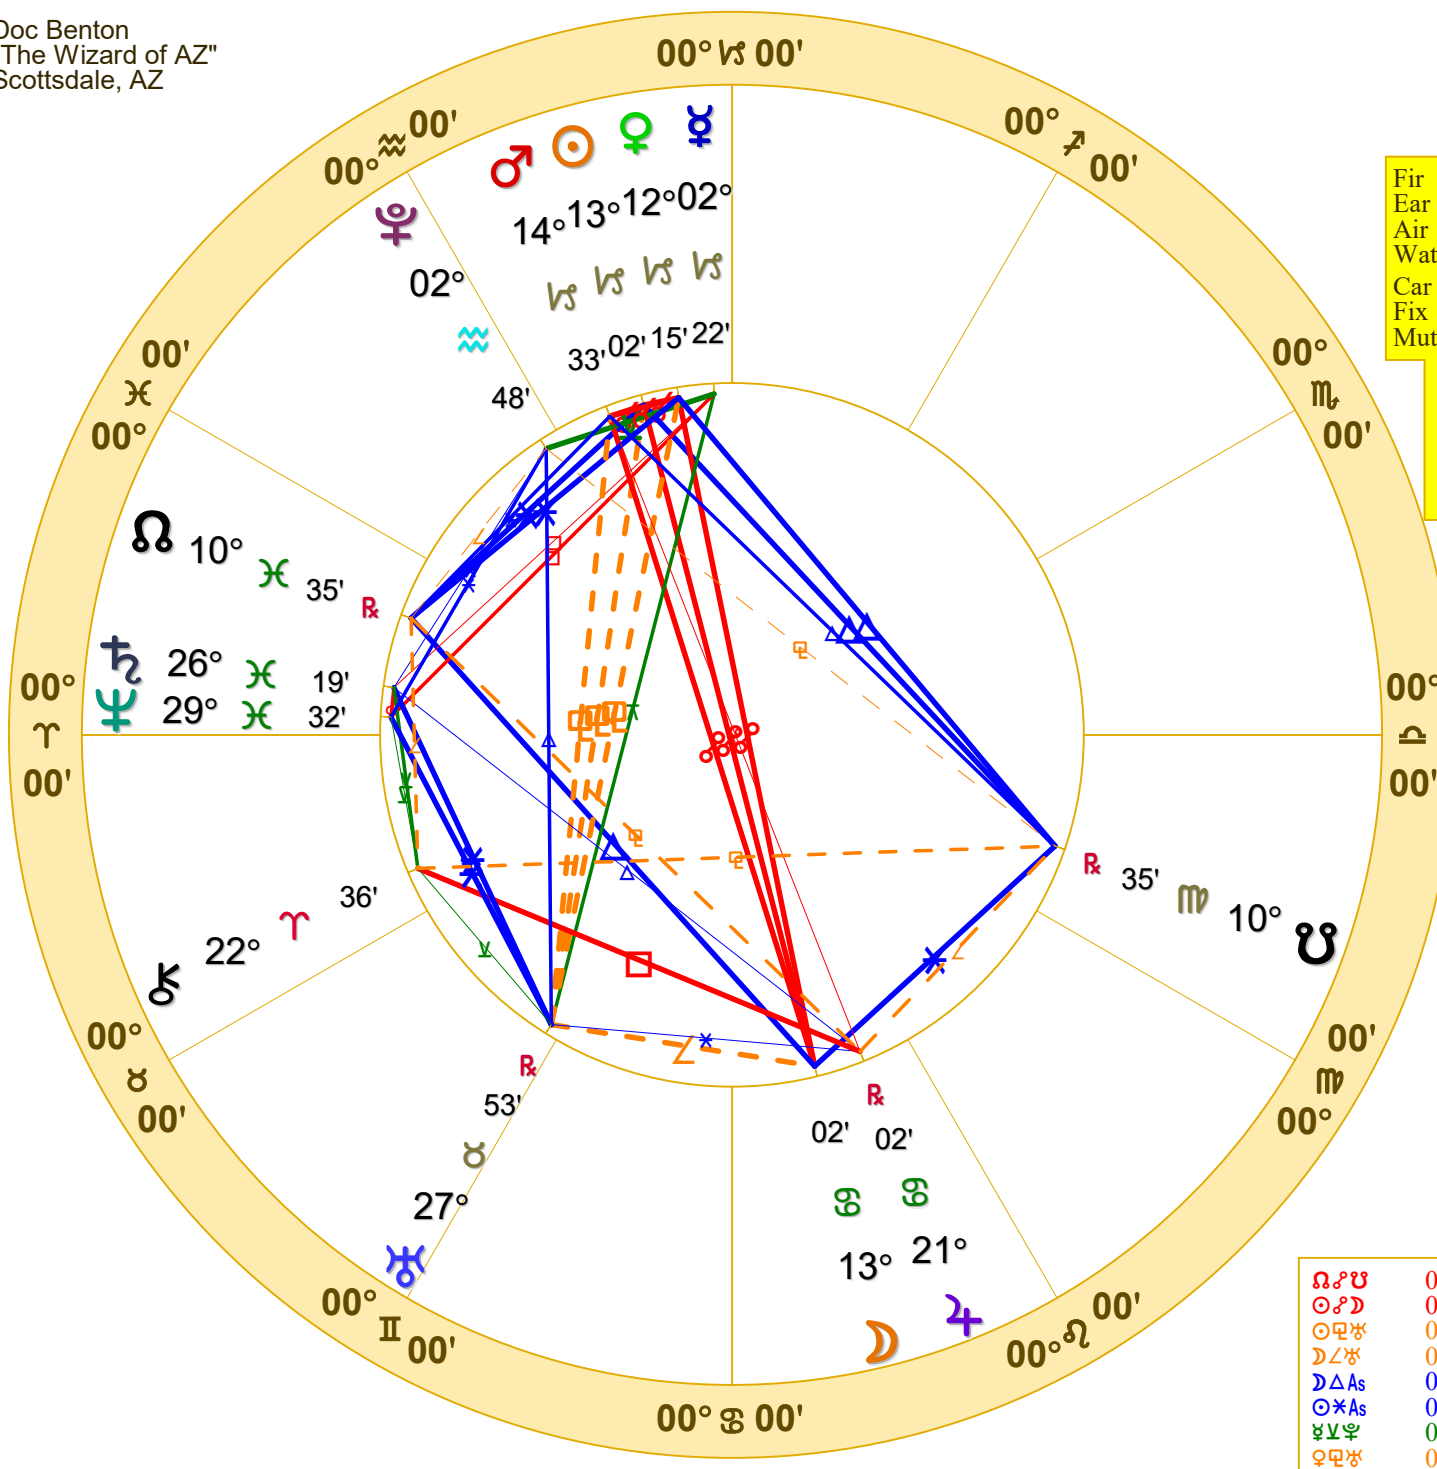

Doc Benton
 "The Wizard of AZ"
 Scottsdale, AZ

Full Moon (astrological)

Full Moon Jan 3 2026

January 3, 2026

3:02:38 AM

Standard Time

Scottsdale, Arizona

33N30'33" 111W53'54"

Time Zone: 7 hours West

Geocentric

Tropical 0-Aries

Fir	0	0
Ear	5	0
Air	1	0
Wat	4	1
Car	6	0
Fix	2	1
Mut	2	0
P	A	S
L	A	C
A	N	E
N	E	N
E	N	D
T		

	Long.	Decl.	Speed
☉	13 13 01'58"	22 S 48	1 01
☽	13 28 01'59"	27N04	14 53
♃	2 12 22	24 S 15	1 32
♄	12 12 15	23 S 28	1 15
♅	14 12 33	23 S 33	0 46
♆	21 28 02R	22N02	0 08R
♇	26 12 19	3 S 32	0 04
♈	27 18 53R	19N30	0 02R
♉	29 12 32	1 S 24	0 01
♊	2 22 48 _S	23 S 12	0 02
♋	22 12 36	9N15	0 00S
♌	10 12 35R	7 S 36	0 09R
♍	13 12 25	15 S 52	0 49
♎	19 12 23	15N00	1 00
♏	10 12 35R	7N36	0 09R

♁♂♃	0°00'a	♁♄♀	0°47'a	♃*♃	1°34'a
♁♂♄	0°00's	♄♂♀	0°47's	♃♃♁	1°39'a
♁♄♃	0°09's	♃♄♁	1°07'a	♃*♃	1°39's
♄♃♃	0°09's	♂*♁	1°08'a	♂♄♃	1°40's
♄♁♁	0°23's	♀*♁	1°10's	♀*♁	1°40's
♁*♁	0°23's	♄♂♂	1°31'a	♀♁♃	1°40's
♃♃♀	0°26'a	♁♂♂	1°31'a		
♀♄♃	0°38'a	♃♁♃	1°34's		