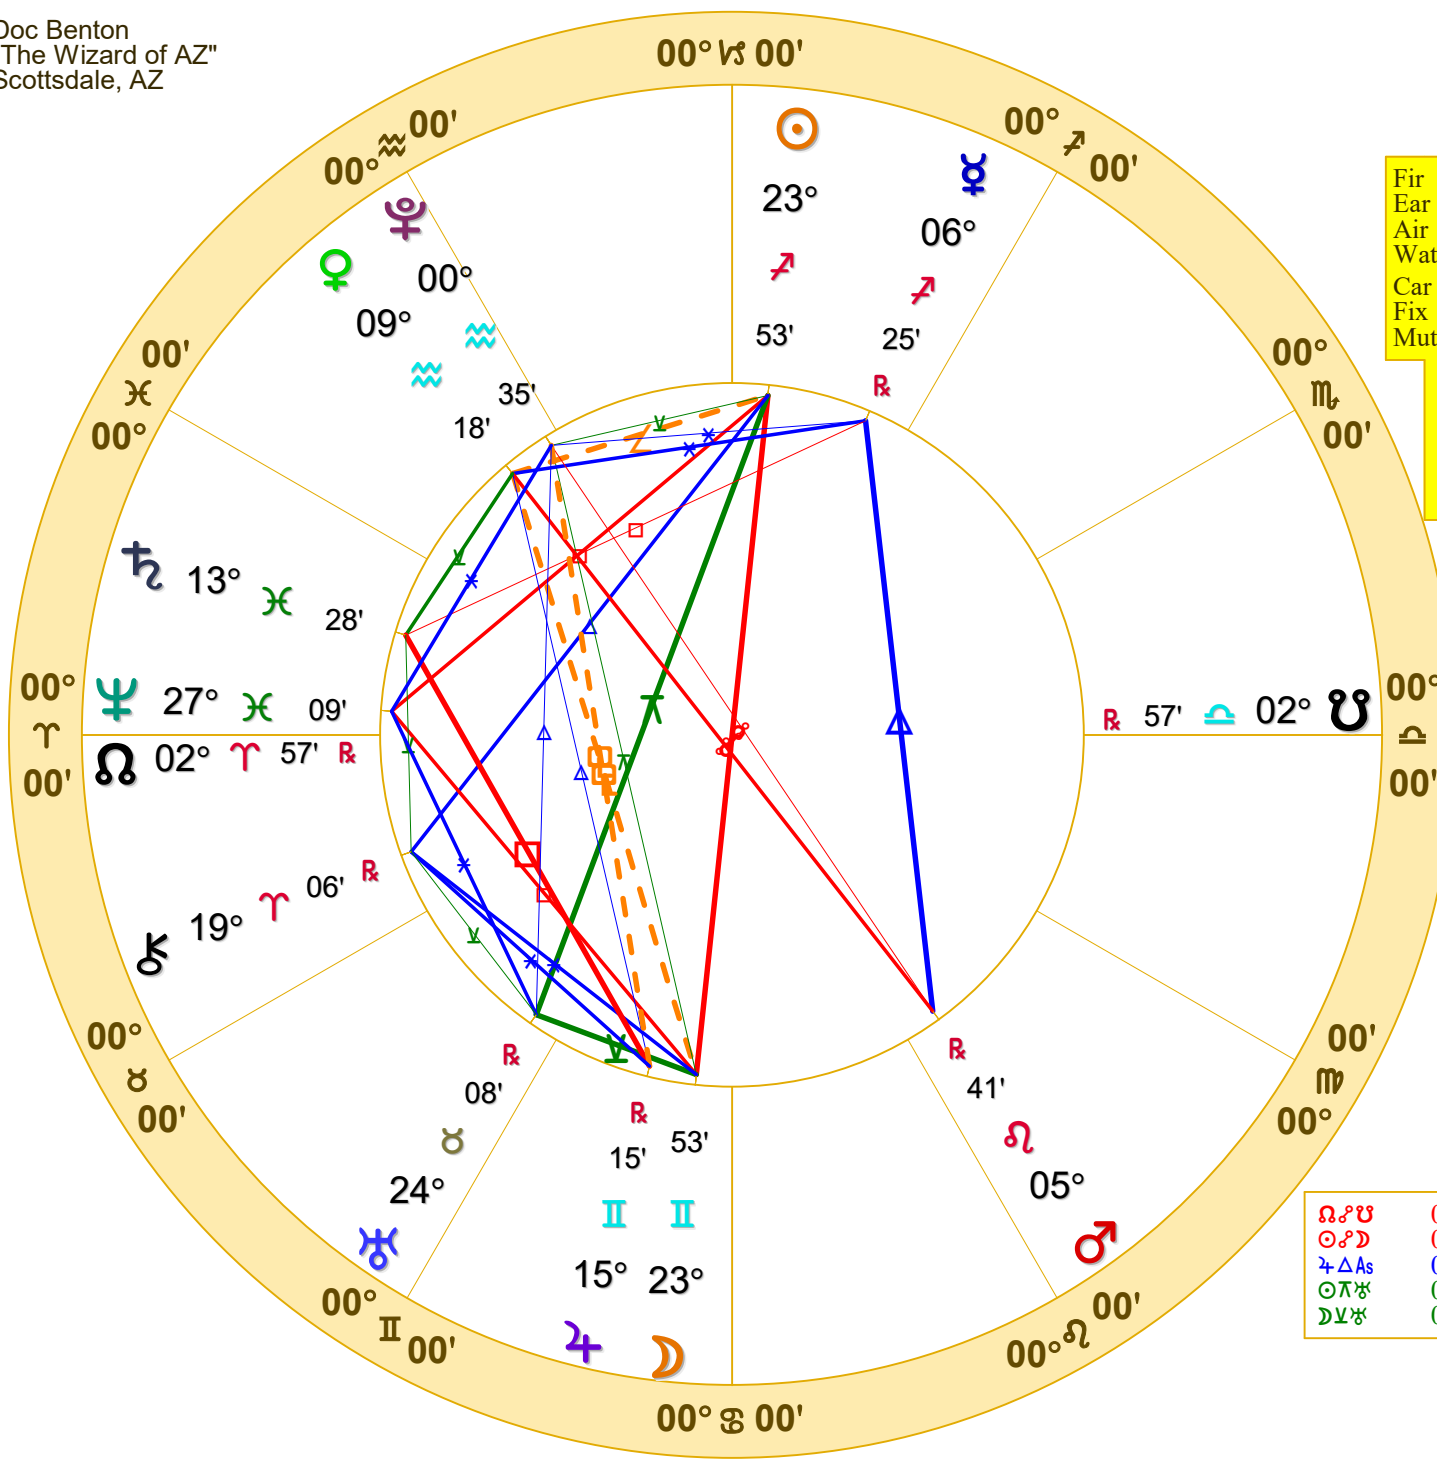

Doc Benton
 "The Wizard of AZ"
 Scottsdale, AZ

Full Moon (astrological)

Full Moon Dec 15 2024

December 15, 2024

2:01:25 AM

Standard Time

Scottsdale, Arizona

33N30'33" 111W53'54"

Time Zone: 7 hours West

Geocentric

Tropical 0-Aries

Fir	3	0
Ear	1	0
Air	4	1
Wat	2	0
Car	0	1
Fix	4	0
Mut	6	0
P	A	S
L	A	C
A	N	E
N	E	N
E	N	D
T		

	Long.	Dwada-samsa	Speed
☉	23 7 52'51"	16 11 34	1 01
☽	23 11 52'51"	16 18 34	14 17
♁	6 7 25R	17 22 00	0 05R
♂	9 22 18	21 8 40	1 08
♂	5 21 41R	8 21 18	0 07R
♃	15 11 15R	2 7 54	0 08R
♄	13 18 28	11 21 35	0 03
♅	24 8 08R	19 22 34	0 02R
♆	27 18 09	25 13 46	0 00
♇	0 22 35	6 22 59	0 02
♈	19 11 06R	19 11 11	0 01R
♉	15 21 12	2 11 19	0 50
♊	16 11 34	18 13 52	0 55

♁♂♃	0°00'a	♃♄♅	0°20's	♁♂♉	1°23's
☉♂♃	0°00'a	☉♃♄	0°25's	♃♄♉	1°44's
♃♄♉	0°03'a	♄♅♆	0°25'a	♃♄♅	1°47'a
☉♃♄	0°15'a	♅♆♇	0°44's		
♄♅♆	0°15'a	♃♄♉	1°20's		