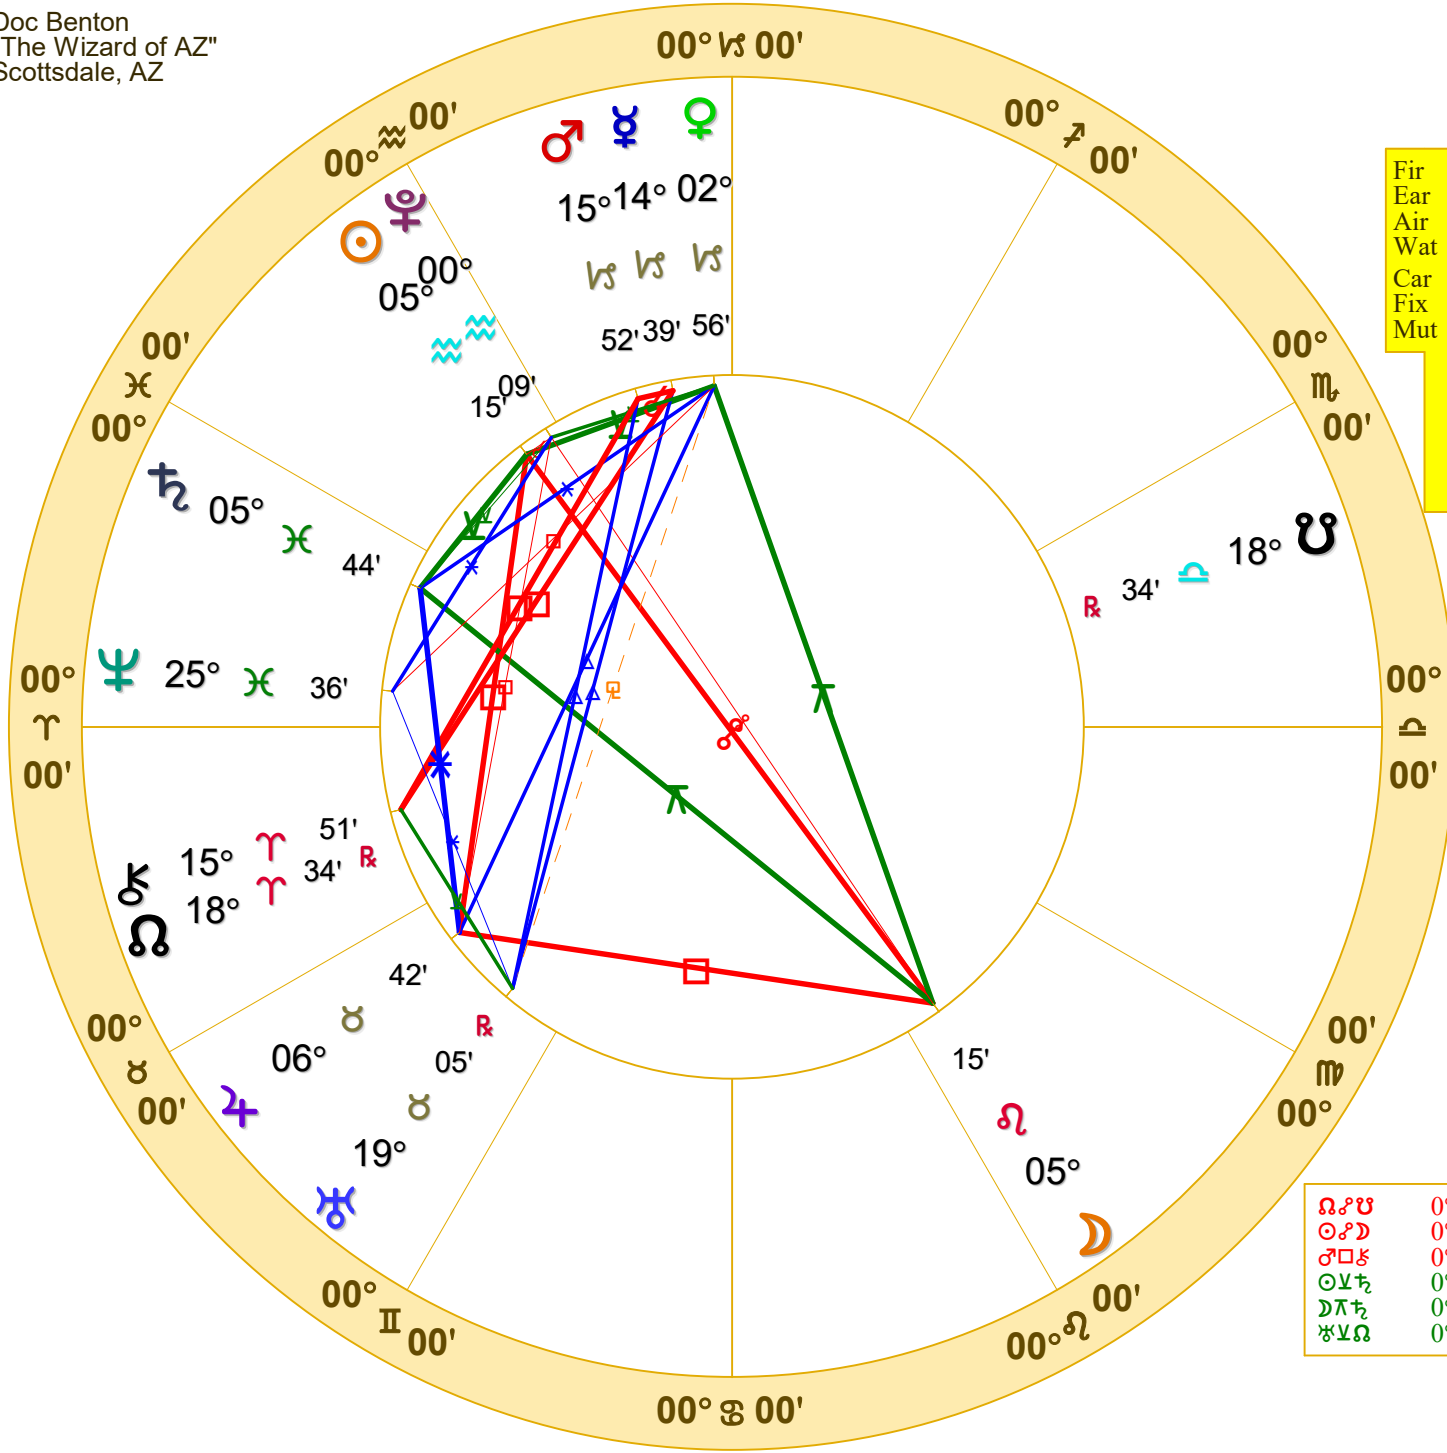

Doc Benton
 "The Wizard of AZ"
 Scottsdale, AZ

Full Moon (astrological)

Full Moon Jan 25 2024

January 25, 2024
 10:53:46 AM
 Standard Time
 Scottsdale, Arizona
 33N30'33" 111W53'54"
 Time Zone: 7 hours West
 Geocentric
 Tropical 0-Aries

Fir	1	1
Ear	5	0
Air	2	0
Wat	2	0
Car	3	1
Fix	5	0
Mut	2	0
	P	A
	L	S
	A	C
	N	E
	E	N
	N	D

	Long.	Dwada-samsa	Speed
☉	5° 14' 44"	2 ♃ 57	1 01
☽	5° 14' 44"	2 ♌ 57	12 12
☿	14° 39'	25 ♈ 54	1 23
♀	2° 56'	5 ♋ 07	1 14
♂	15° 52'	10 ♉ 27	0 45
♄	6° 42'	20 ♉ 20	0 05
♃	5° 44'	8 ♈ 49	0 07
♁	19° 05' R	19 ♁ 04	0 00SR
♂	25° 36'	7 ♈ 07	0 02
♀	0° 09'	1 ♋ 50	0 02
♂	15° 51'	10 ♌ 13	0 02
♁	16° 48'	21 ♌ 33	1 28
♈	10° 11'	2 ♈ 17	0 55

♁♂♂	0°00'a	♁♂♂	0°31's	♁♂♂	1°13'a
☉♂♂	0°00'a	♂♂♁	0°55's	☉♂♂	1°27'a
♂♂♂	0°01's	♁♂♂	0°57's	♂♂♂	1°27'a
☉♂♂	0°29'a	♂♂♂	0°58'a	♁♂♂	1°46'a
♂♂♂	0°29'a	♀♂♂	1°10'a	♁♂♂	1°46'a
♁♂♂	0°31's	♁♂♂	1°12'a		