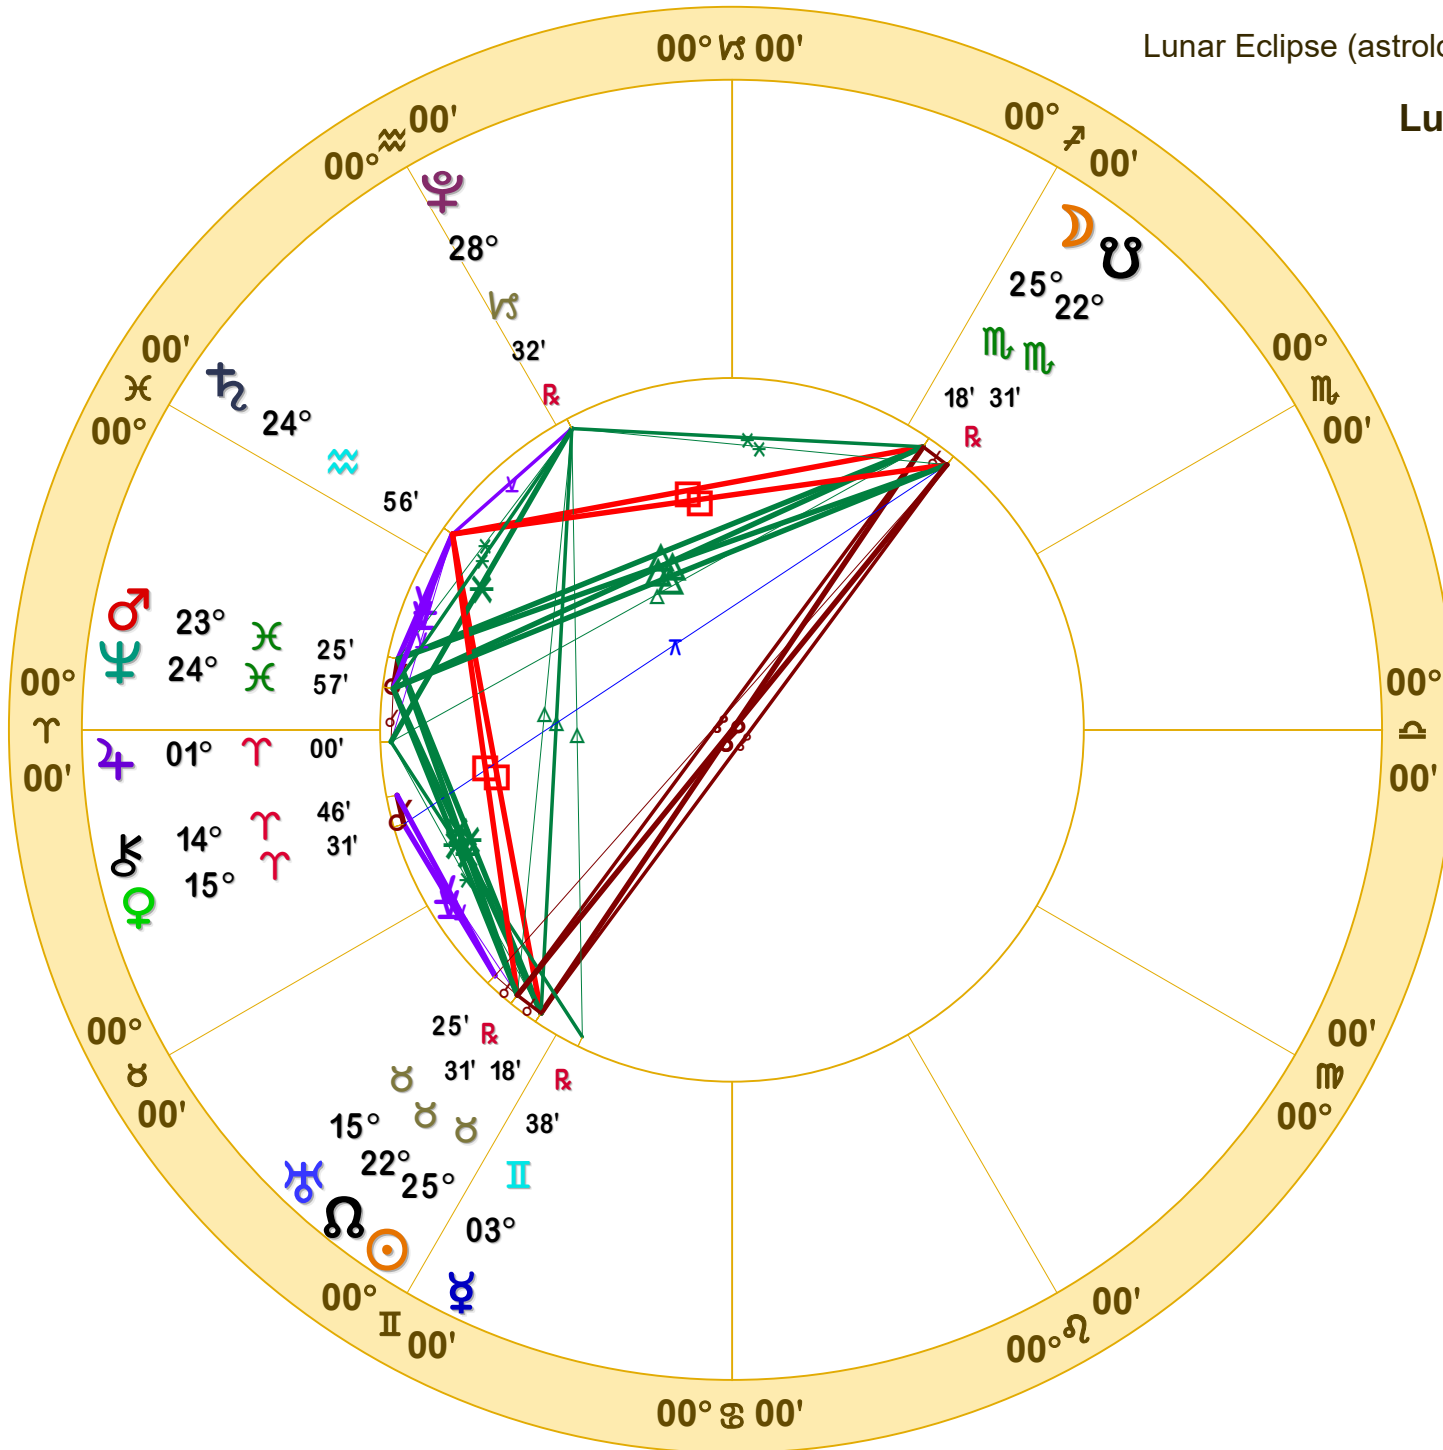

Lunar Eclipse (astrological) Saros Cycle 131 # 34

Lunar Eclipse May 15 2022

May 15, 2022
9:13:58 PM
Standard Time
Scottsdale, Arizona
33N30'33" 111W53'54"
Time Zone: 7 hours West
Geocentric
Tropical 0-Aries

Doc Benton
The Hanged Man
Scottsdale, AZ 85255