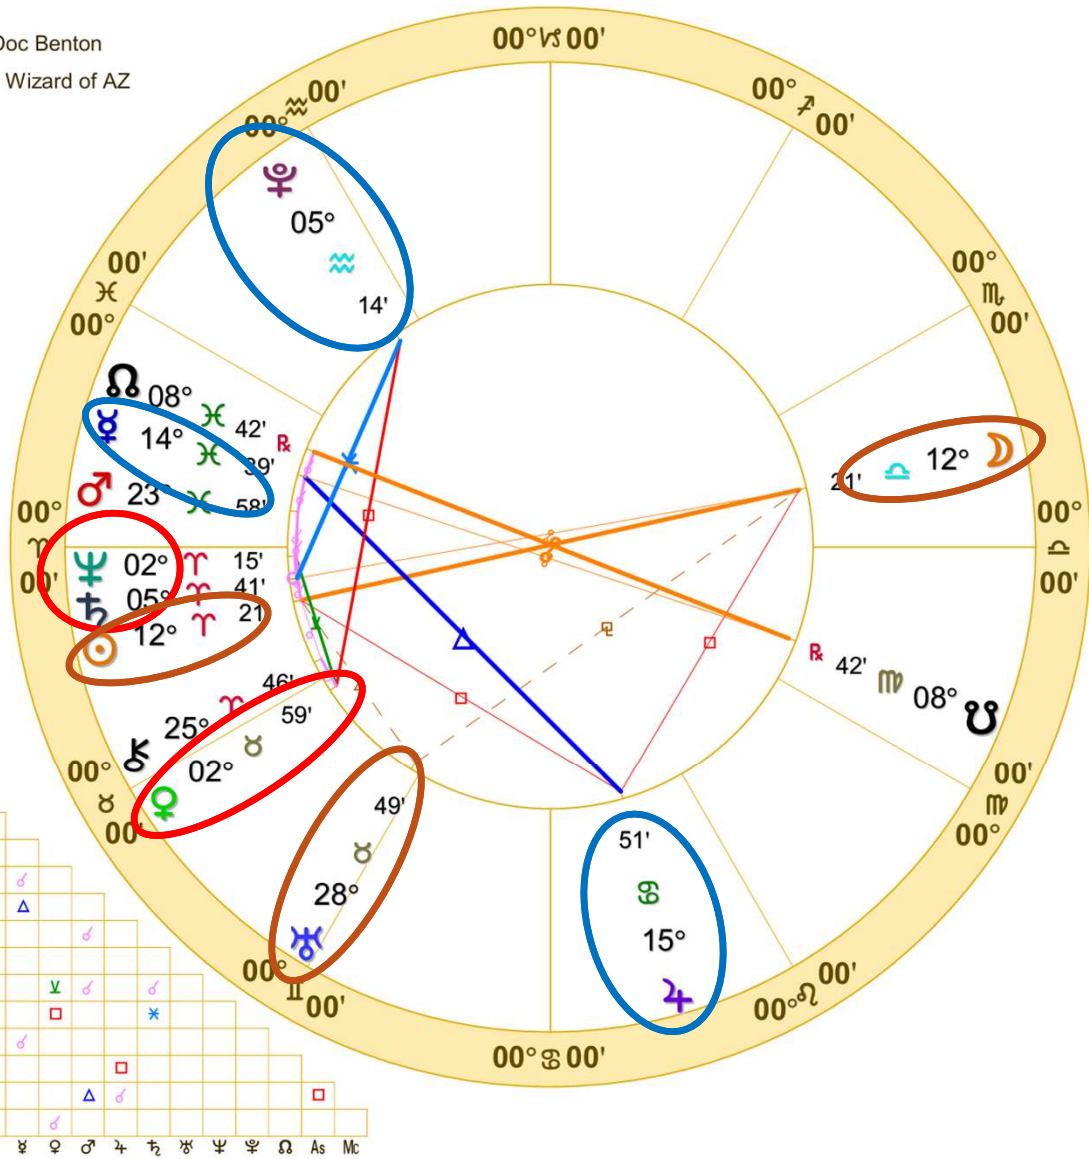

Doc Benton
The Wizard of AZ

Full Moon (astrological)

Full Moon Apr 1 2026

April 1, 2026

7:11:41 PM

Standard Time

Scottsdale, Arizona

33N30'33" 111W53'54"

Time Zone: 7 hours West

Geocentric

Tropical 0-Aries

Full Moon
April 1, 2026

Saturn conjunct
Neptune

Pluto square Venus

Saturn sextile Pluto

Mercury trine Jupiter

Uranus
sesquiquadrate/semi
square Moon/Sun

	Long.	Decl.
☉	12° 21' 10"	4N 53
☽	12° 21' 11"	7 S 32
♄	14° 39'	7 S 24
♀	2 8 59	12N 08
♂	23 38 58	3 S 21
♃	15 35 51	22N 52
♅	5 7 41	0N 18
♁	28 38 49	19N 44
♃	2 7 15	0 S 18
♆	5 33 14	22 S 47