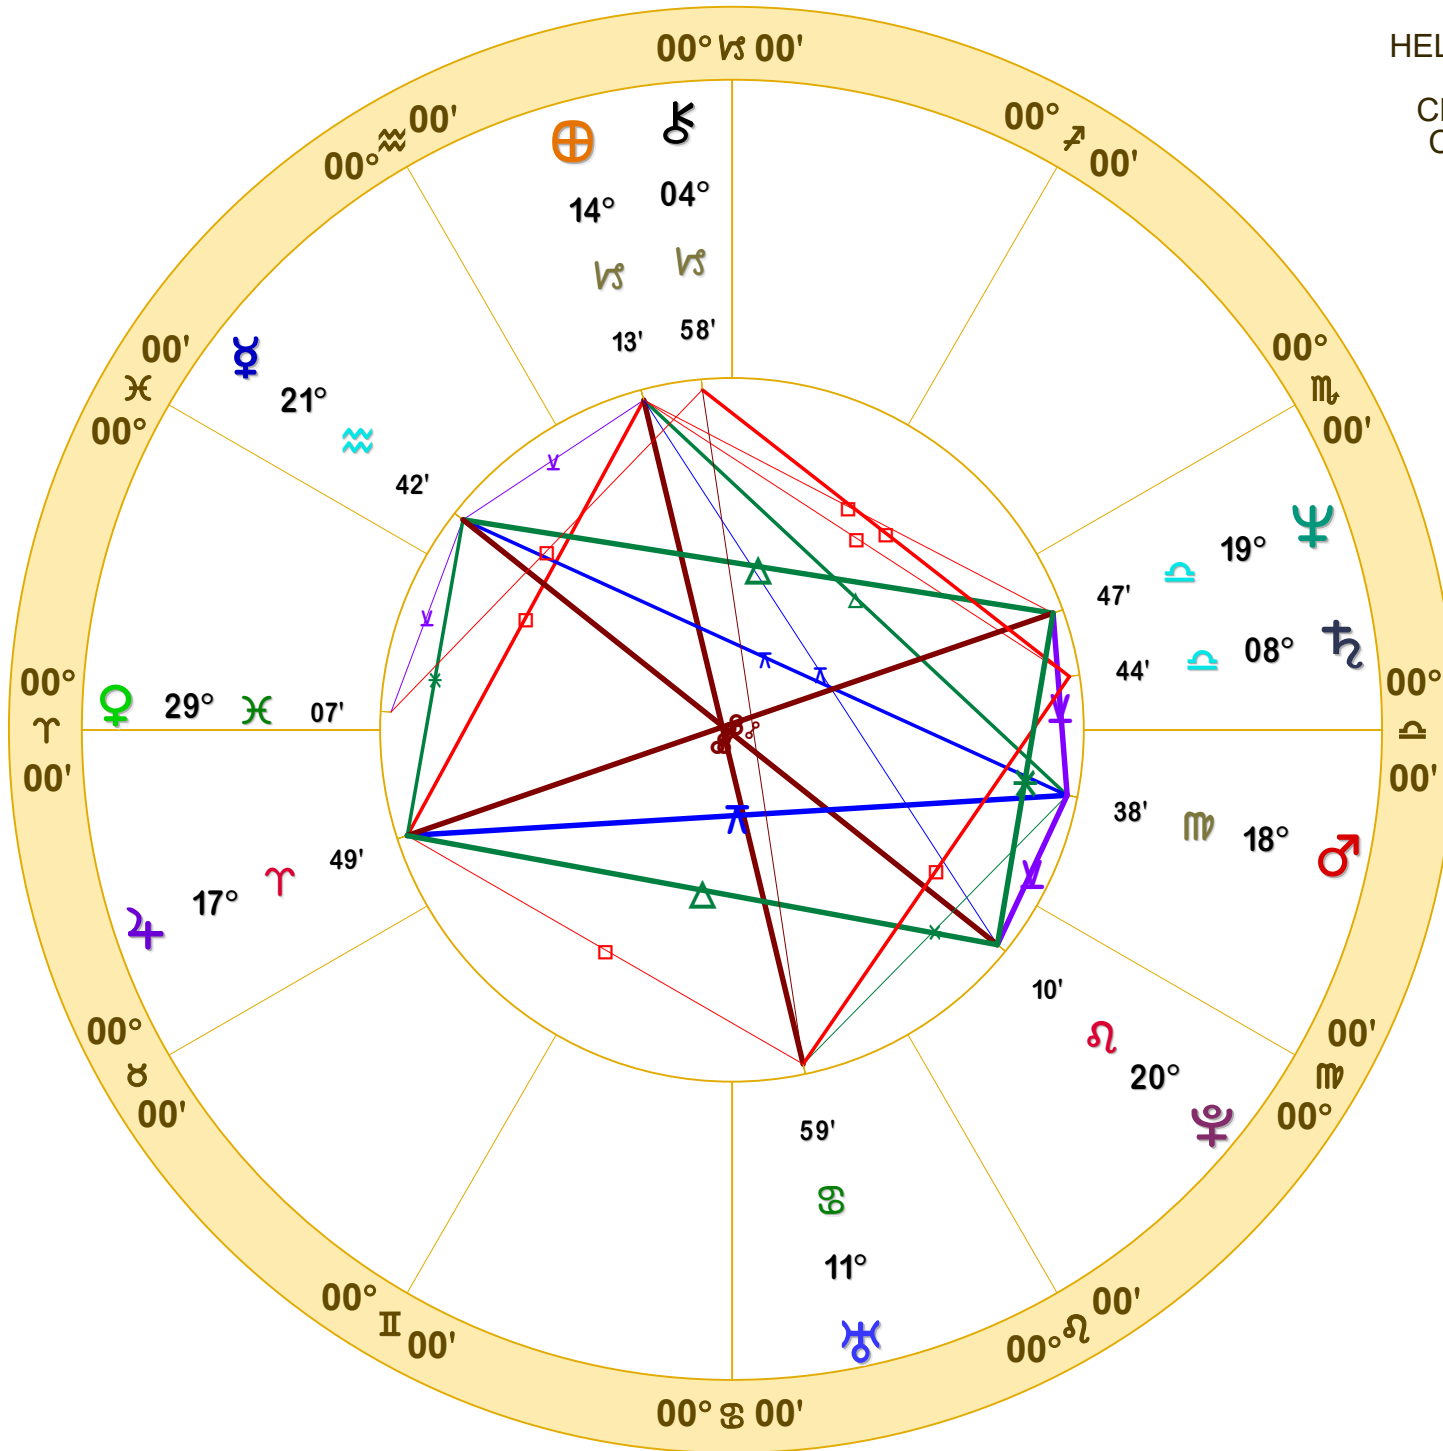

HELIOCENTRIC Composite (Asc  
Midpoint)  
Chart 1: Susan Benton NATAL  
CHART Chart 2: Christopher  
Benton NATAL CHART

Doc Benton  
The Hanged Man  
Scottsdale, AZ 85255