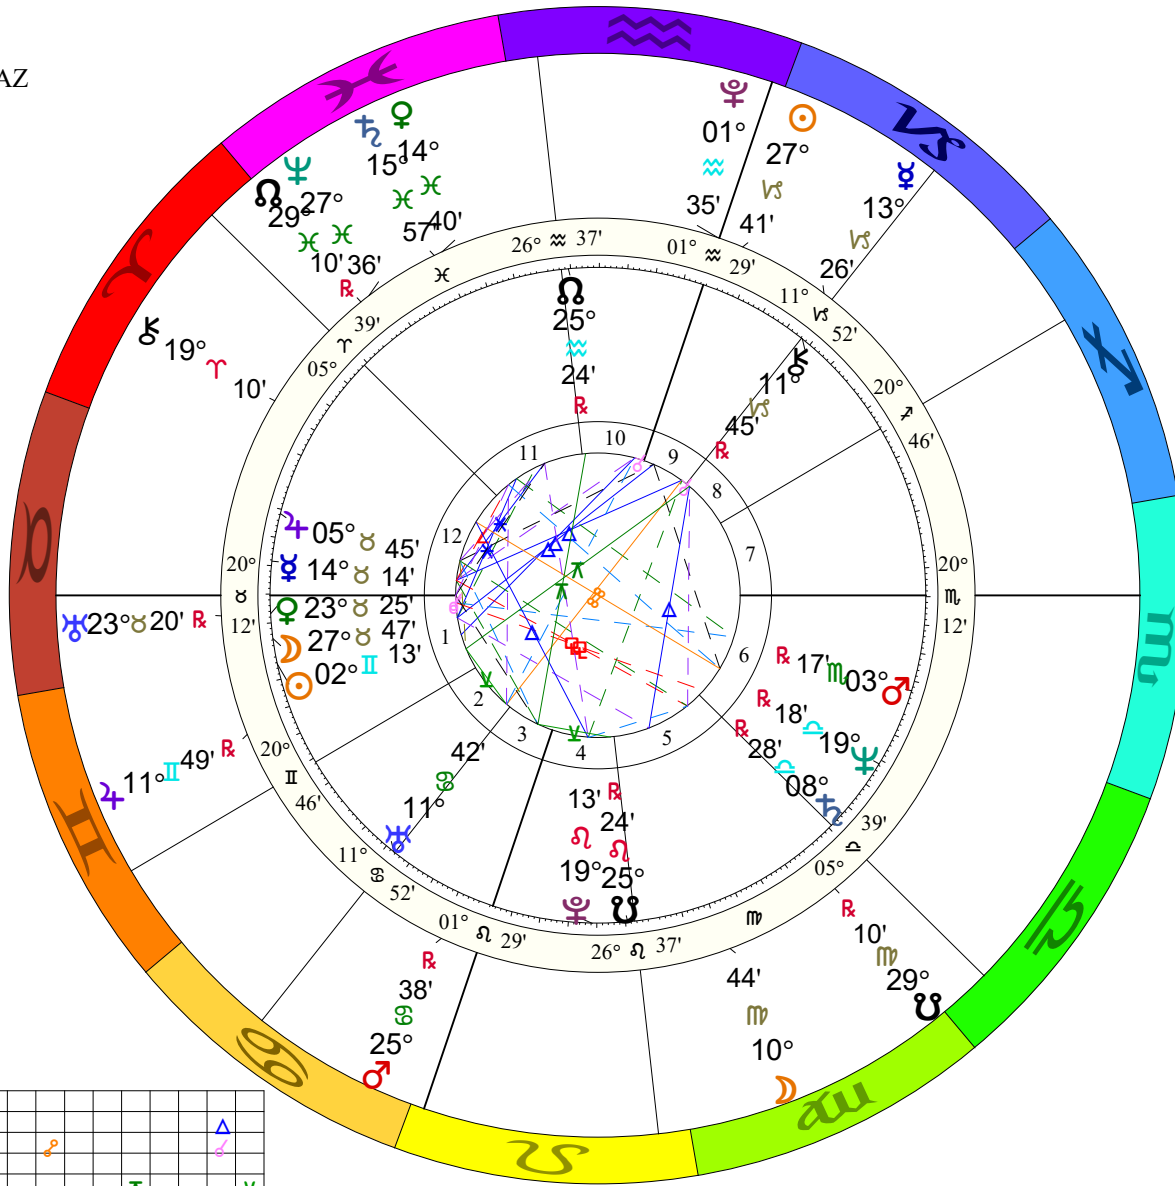

Doc Benton
The Wizard of AZ

Inner Ring:
Christopher Benton
May 23, 1952
4:29 AM
Joplin, Missouri
37N05'03" 94W30'47"
Standard Time
Time Zone: 6 hours West
Tropical Regiomontanus
NATAL CHART

Outer Ring:
Transits
January 17, 2025
6:26:54 AM
Scottsdale, Arizona
33N30'33" 111W53'54"
Standard Time
Time Zone: 7 hours West
Tropical Regiomontanus
NATAL CHART

♃♃♃	1°44's	♃♂♂	0°03'a
♃♃♃	1°41's	♂QNov♃	0°03'a
♃ Qntl ♂	0°36's	♃ Decl ♃	0°04'a
♃ BQntl ♀	0°35's	♃♂♂	0°05'a
♃*♀	0°25's	As 2/11 ♀	0°06'a
♃ Sept ♀	0°20's	♂♂♂	0°06'a
♂BQntl ♀	0°19's	♃♂♂	0°07'a
♀BQntl ♀	0°13's	♃QNov♀	0°07'a
♀ BSep ♀	0°13's	♃♂♂	0°08'a
♀ 3/11 ☉	0°13's	♂*♀	0°11'a
♂ Qntl ♃	0°09's	♂♂♂	0°14'a
♀QNov♂	0°08's	♂♂♂	0°14'a
♃♂♂	0°08's	♀ TSep ♀	0°16'a
♃ BNov♂	0°07's	♂ BSep ♀	0°17'a
♃ 3/11 ☉	0°07's	♃ BSep ♀	0°19'a
♂♂♂	0°07's	As Sept ♀	0°23'a
♂ BSep ♀	0°05's	♂♂♂	0°38'a
♀♂♂	0°04's	♂ Qntl Mc	0°39'a
♂♂♂	0°04's	♂♂♂	0°48'a
♂♂♂	0°04's	♂♂♂	1°00'a
♀ Nov1 ♀	0°03's	♂♂♂	1°57'a
As 2/11 ♂	0°02's	As♂♂	3°08'a