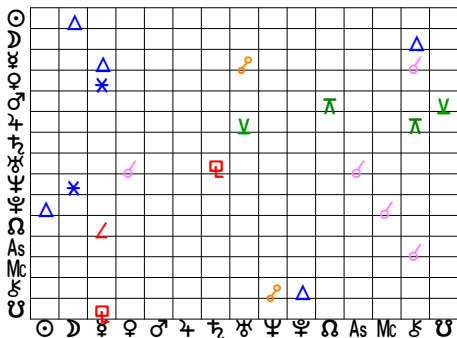

Doc Benton
The Wizard of AZ

Inner Ring:
Christopher Benton
May 23, 1952
4:29 AM
Joplin, Missouri
37N05'03" 94W30'47"
Standard Time
Time Zone: 6 hours West
Tropical Regiomontanus
NATAL CHART

Outer Ring:
Transits
January 17, 2025
6:26:54 AM
Scottsdale, Arizona
33N30'33" 111W53'54"
Standard Time
Time Zone: 7 hours West
Tropical Regiomontanus
NATAL CHART

♃♃♃	1°44's	♃♂♂	0°03'a
♃♃♃	1°41's	♂QNov♃	0°03'a
♃ Qntl ♂	0°36's	♃ Decl ♃	0°04'a
♃ BQntl ♀	0°35's	♃♂♂	0°05'a
♃*♀	0°25's	As 2/11 ♀	0°06'a
♃ Sept ♀	0°20's	♂♂♂	0°06'a
♂BQntl ♀	0°19's	♃♂♂	0°07'a
♀BQntl ♀	0°13's	♃QNov♀	0°07'a
♀ BSep ♀	0°13's	♃♂♂	0°08'a
♀ 3/11 ☉	0°13's	♂*♀	0°11'a
♂ Qntl ♃	0°09's	♂♂♂	0°14'a
♀QNov♂	0°08's	♂♂♂	0°14'a
♃♂♂	0°08's	♀ TSep ♀	0°16'a
♃ BNov♂	0°07's	♂ BSep ♀	0°17'a
♃ 3/11 ☉	0°07's	♃ BSep ♀	0°19'a
♂♂♂	0°07's	As Sept ♀	0°23'a
♂ BSep ♀	0°05's	♂♂♂	0°38'a
♀♂♂	0°04's	♂ Qntl Mc	0°39'a
♂♂♂	0°04's	♂♂♂	0°48'a
♂♂♂	0°04's	♂♂♂	1°00'a
♀ Nov1 ♀	0°03's	♂♂♂	1°57'a
As 2/11 ♂	0°02's	As♂♂	3°08'a