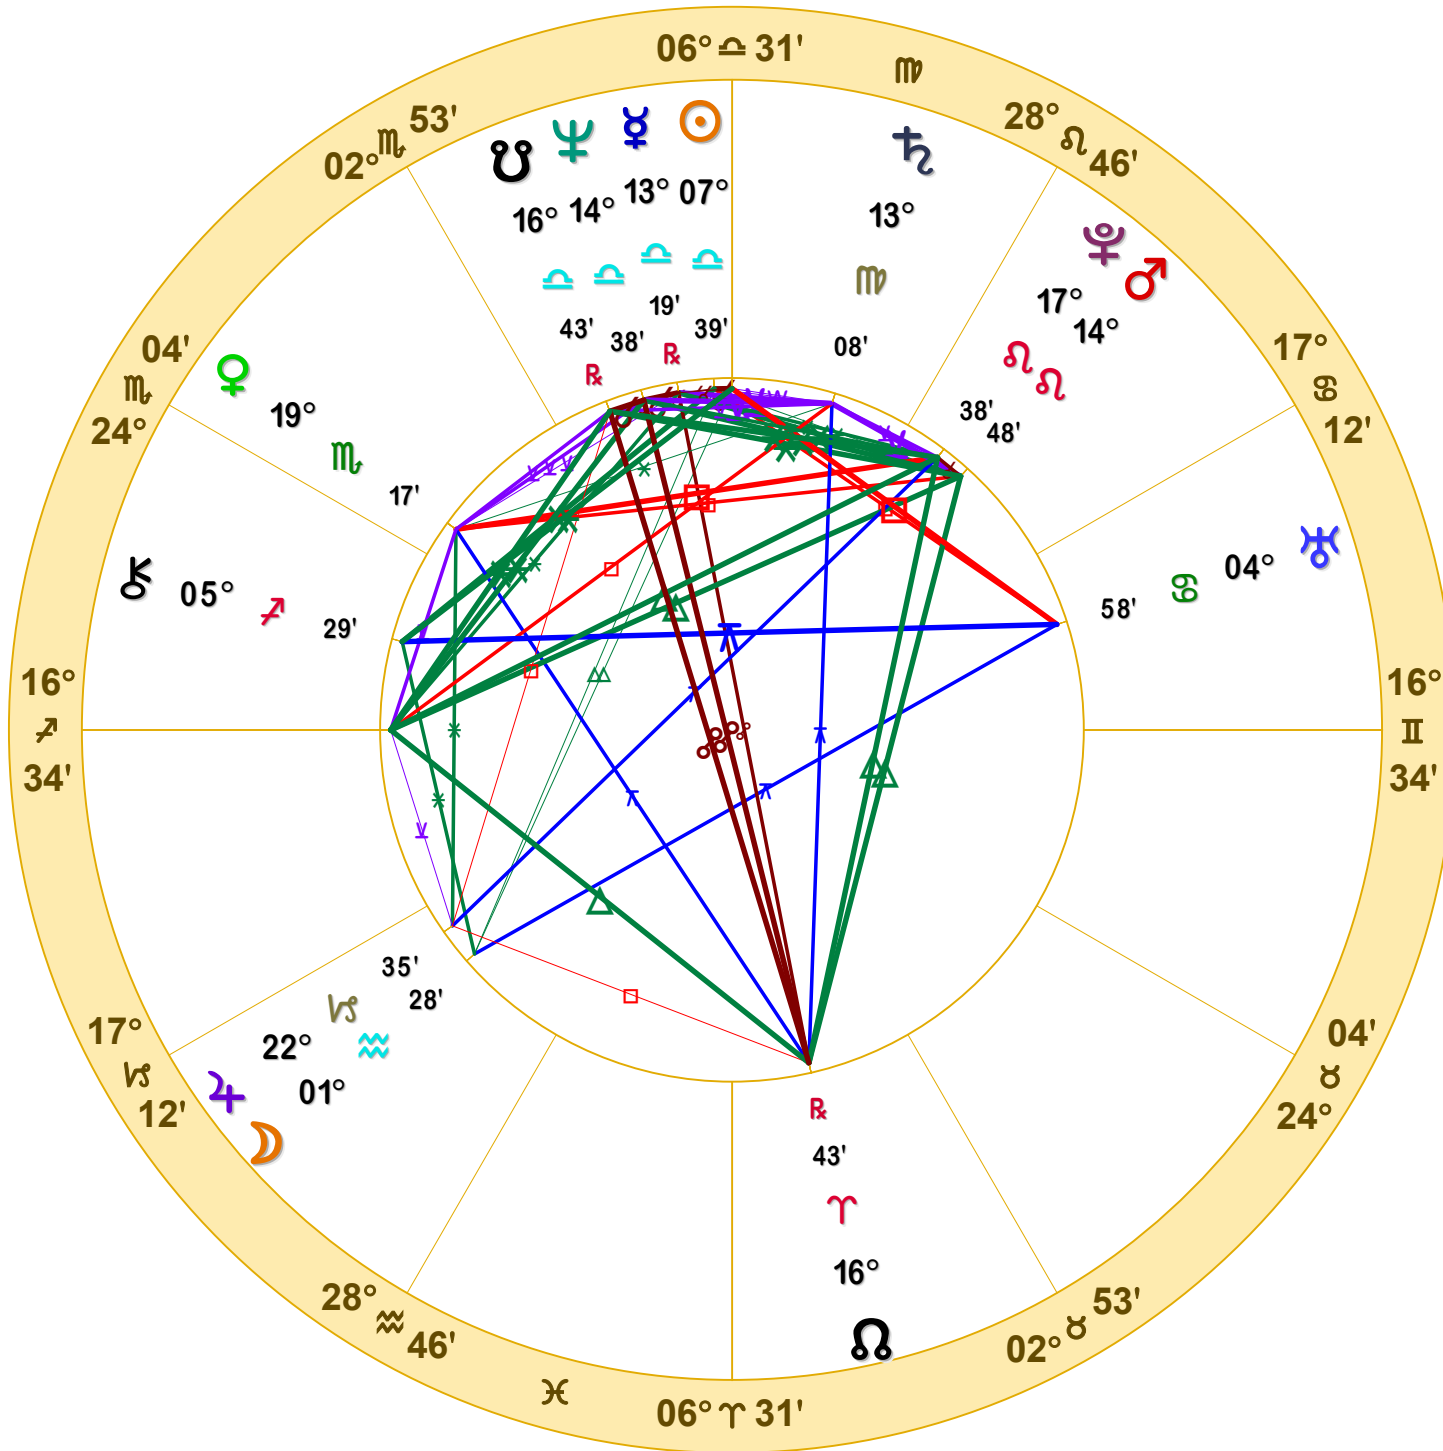

NATAL CHART

China

October 1, 1949

12:00 PM

Standard Time

Beijing, China

39 N 55 116 E 25

Time Zone: 8 hours East

Geocentric

Tropical Regiomontanus

Doc Benton

The Hanged Man

Scottsdale, AZ 85255