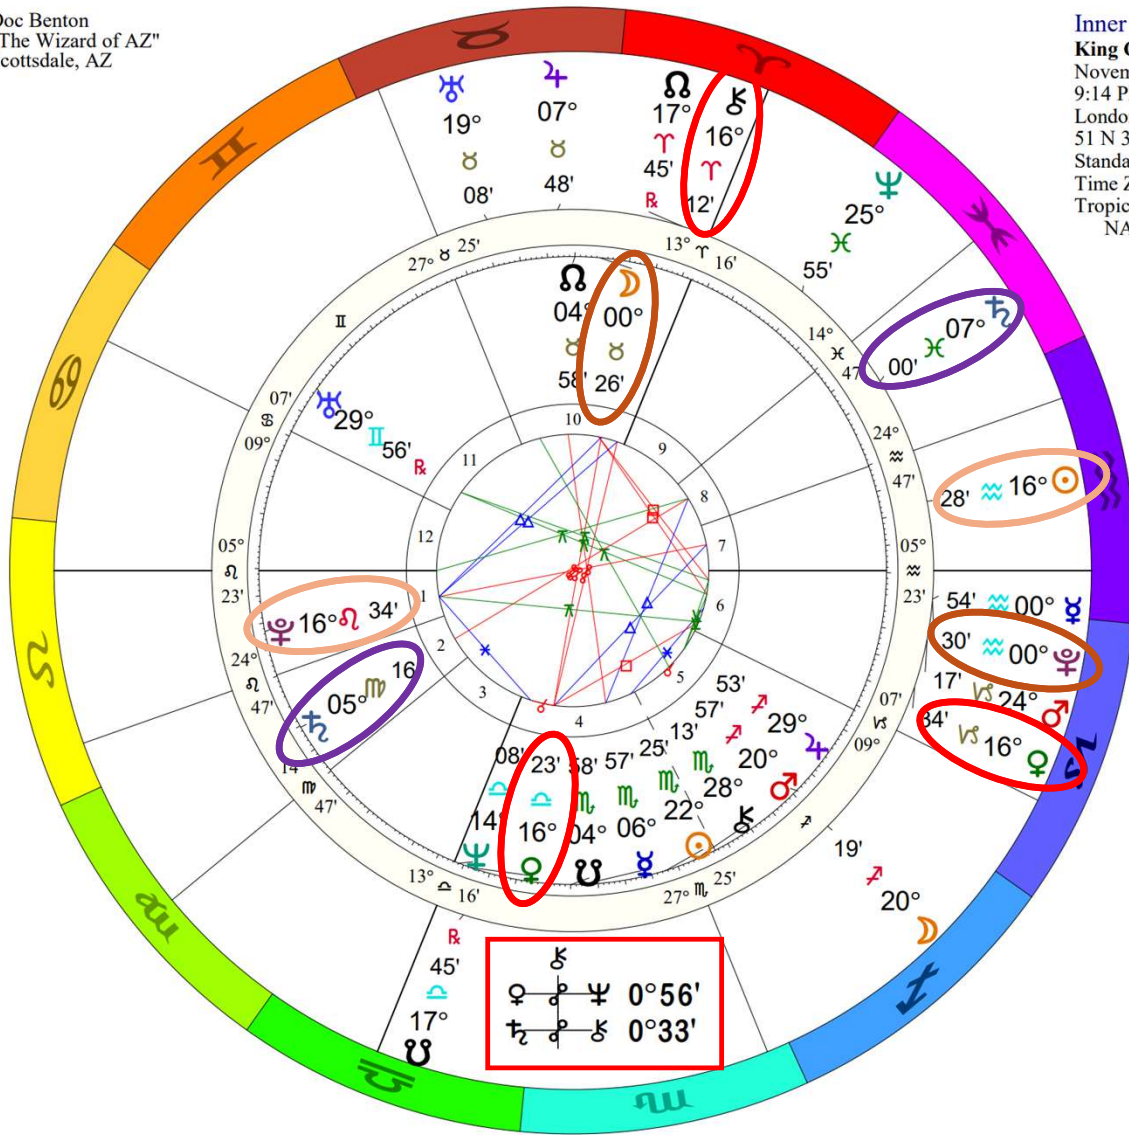

Outer Ring:
Solar Eclipse Apr 8 2024
 April 8, 2024
 11:20:37 AM
 Scottsdale, Arizona
 33N30'33" 111W53'54"
 Standard Time
 Time Zone: 7 hours West
 Tropical 0-Aries
 Total Solar Eclipse (astrological)
 Saros Cycle 139 # 30

♄♂♂	0°02's
♄♂♂	0°13's
♄♂♂	0°13'a
♄♂♂	0°20's
♄♂♂	0°23's
♄♂♂	0°31'a
♄♂♂	0°31'a
♄♂♂	0°45's
♄♂♂	0°45's
♄♂♂	0°49'a
♄♂♂	0°54's
♄♂♂	0°56's
♄♂♂	0°56's
♄♂♂	0°56's
♄♂♂	1°05'a
♄♂♂	1°10'a
♄♂♂	1°11'a
♄♂♂	1°15's
♄♂♂	1°16's
♄♂♂	1°30'a
♄♂♂	1°30'a
♄♂♂	1°32'a
♄♂♂	1°33's
♄♂♂	1°33'a
♄♂♂	1°33'a
♄♂♂	1°42's
3 additional	

t. Pluto square n. Moon
 in the 10th House

t. Lunar Nodal Axis
 conjunct n.
 Neptune/Venus in the
 4th House

t. Neptune square n.
 Uranus/Jupiter

t. Sun/Moon/Chiron in
 the 10th House

Midpoint activations

King Charles
4/8/2024

Doc Benton
 "The Wizard of AZ"
 Scottsdale, AZ

Inner Ring:
King Charles III
 November 14, 1948
 9:14 PM
 London, England
 51 N 30 0 W 10
 Standard Time
 Time Zone: 0 hours West
 Tropical Regiomontanus
 NATAL CHART