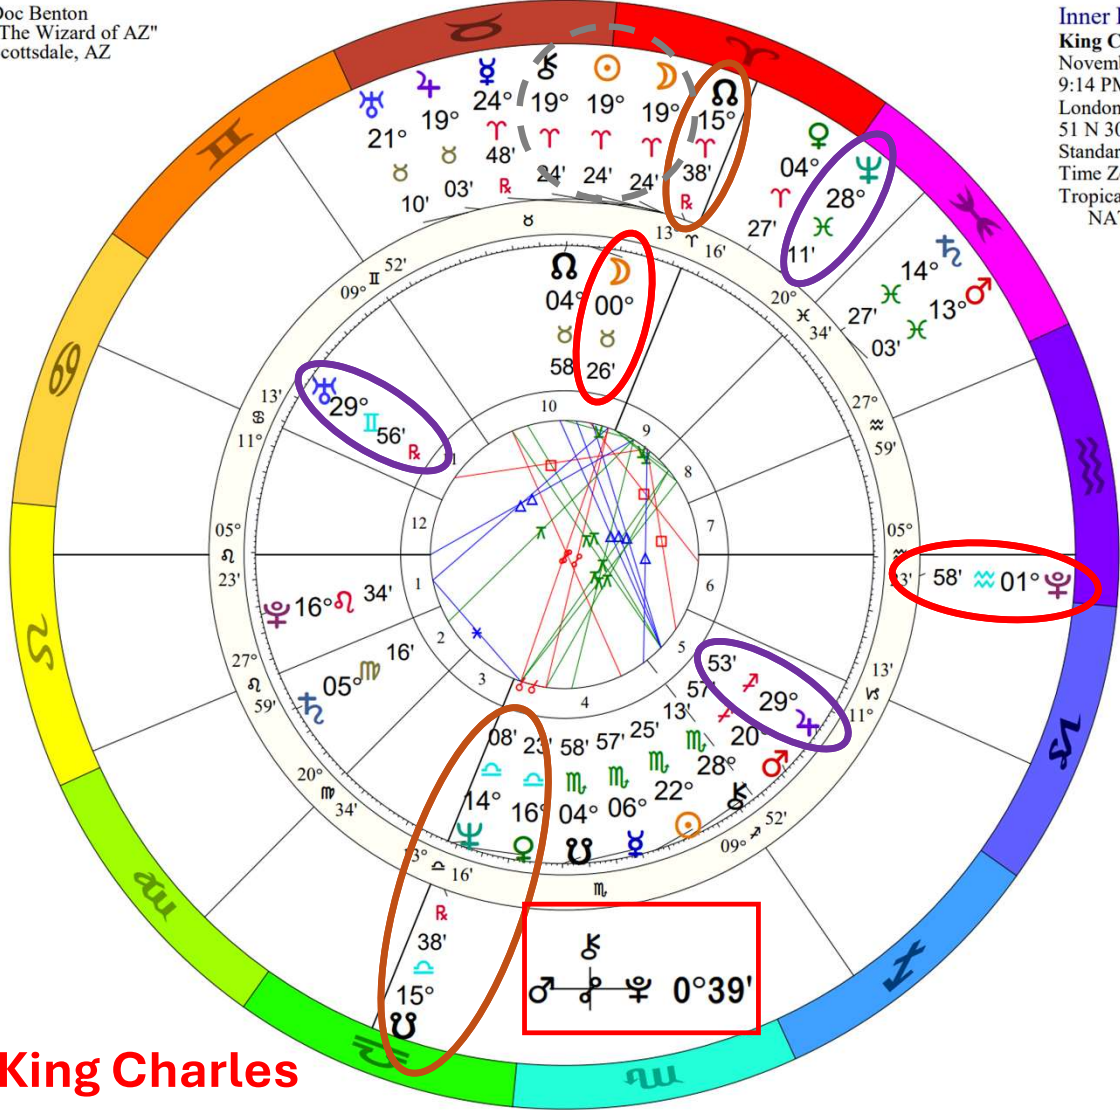

CANCER AND THE BRITISH ROYAL FAMILY

Doc Benton
 "The Wizard of AZ"
 Scottsdale, AZ

Inner Ring:
King Charles III
 November 14, 1948
 9:14 PM
 London, England
 51 N 30 0 W 10
 Standard Time
 Time Zone: 0 hours West
 Tropical Koch
 NATAL CHART

Outer Ring:
Solar Eclipse Apr 8 2024
 April 8, 2024
 11:20:37 AM
 Scottsdale, Arizona
 33N30'33" 111W53'54"
 Standard Time
 Time Zone: 7 hours West
 Tropical 0-Aries
 Total Solar Eclipse (astrological)
 Saros Cycle 139 # 30

♄♂♂	0°02's
♄♂♂	0°13's
♄♂♂	0°13'a
♄♂♂	0°20's
♄♂♂	0°23's
♄♂♂	0°31'a
♄♂♂	0°31'a
♄♂♂	0°45's
♄♂♂	0°45's
♄♂♂	0°49'a
♄♂♂	0°54's
♄♂♂	0°56's
♄♂♂	0°56's
♄♂♂	0°56's
♄♂♂	1°05'a
♄♂♂	1°10'a
♄♂♂	1°11'a
♄♂♂	1°15's
♄♂♂	1°16's
♄♂♂	1°30'a
♄♂♂	1°30'a
♄♂♂	1°32'a
♄♂♂	1°33's
♄♂♂	1°33'a
♄♂♂	1°33'a
♄♂♂	1°42's
3 additional	

King Charles
4/8/2024

Doc Benton
 "The Wizard of AZ"
 Scottsdale, AZ

Inner Ring:
King Charles III
 November 14, 1948
 9:14 PM
 London, England
 51 N 30 0 W 10
 Standard Time
 Time Zone: 0 hours West
 Tropical Regiomontanus
 NATAL CHART