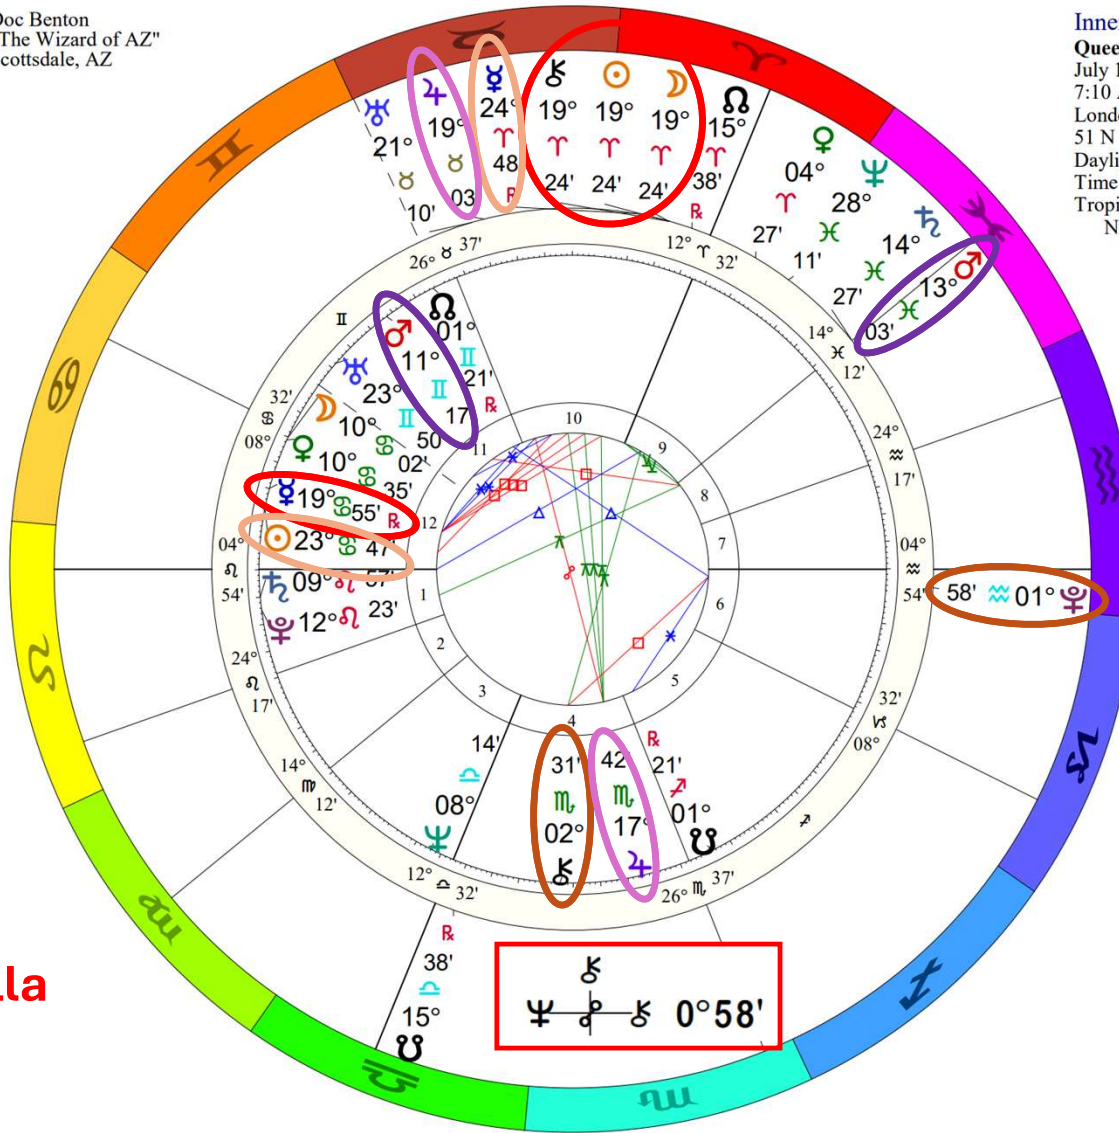

Doc Benton
"The Wizard of AZ"
Scottsdale, AZ

Inner Ring:
Queen Camilla
July 17, 1947
7:10 AM
London, England
51 N 30 0 W 10
Daylight Saving Time
Time Zone: 1 hours East
Tropical Regiomontanus
NATAL CHART

Outer Ring:
Solar Eclipse Apr 8 2024
April 8, 2024
11:20:37 AM
Scottsdale, Arizona
33N30'33" 111W53'54"
Standard Time
Time Zone: 7 hours West
Tropical 0-Aries
Total Solar Eclipse (astrological)
Saros Cycle 139 # 30

As Δ ♀	0°27's
♁ □ ♄	0°31'a
♁ □ ☉	0°31'a
♁ □ ☽	0°31'a
♁ ♃ ☿	0°32'a
♁ ♁ ♁	0°32'a
♁ ♁ ♁	0°32'a
♁ ♁ ♁	0°33's
♁ ♁ ♁	0°37's
♁ ♁ ♁	0°37's
♁ ♁ ♁	0°40's
♁ ♁ ♁	0°53'a
♁ ♁ ♁	0°58'a
☉ □ ♁	1°00'a
♁ ♁ ♁	1°15's
♁ ♁ ♁	1°21's
♁ ♁ ♁	1°42'a
♁ ♁ ♁	1°42's
♁ ♁ ♁	1°42's
♁ ♁ ♁	1°43's
♁ □ ♁	1°46's
♁ ♁ ♁	1°56's
♁ ♁ ♁	1°56'a

Queen Camilla
4/8/2024

♁ ♁ ♁ 0°58'