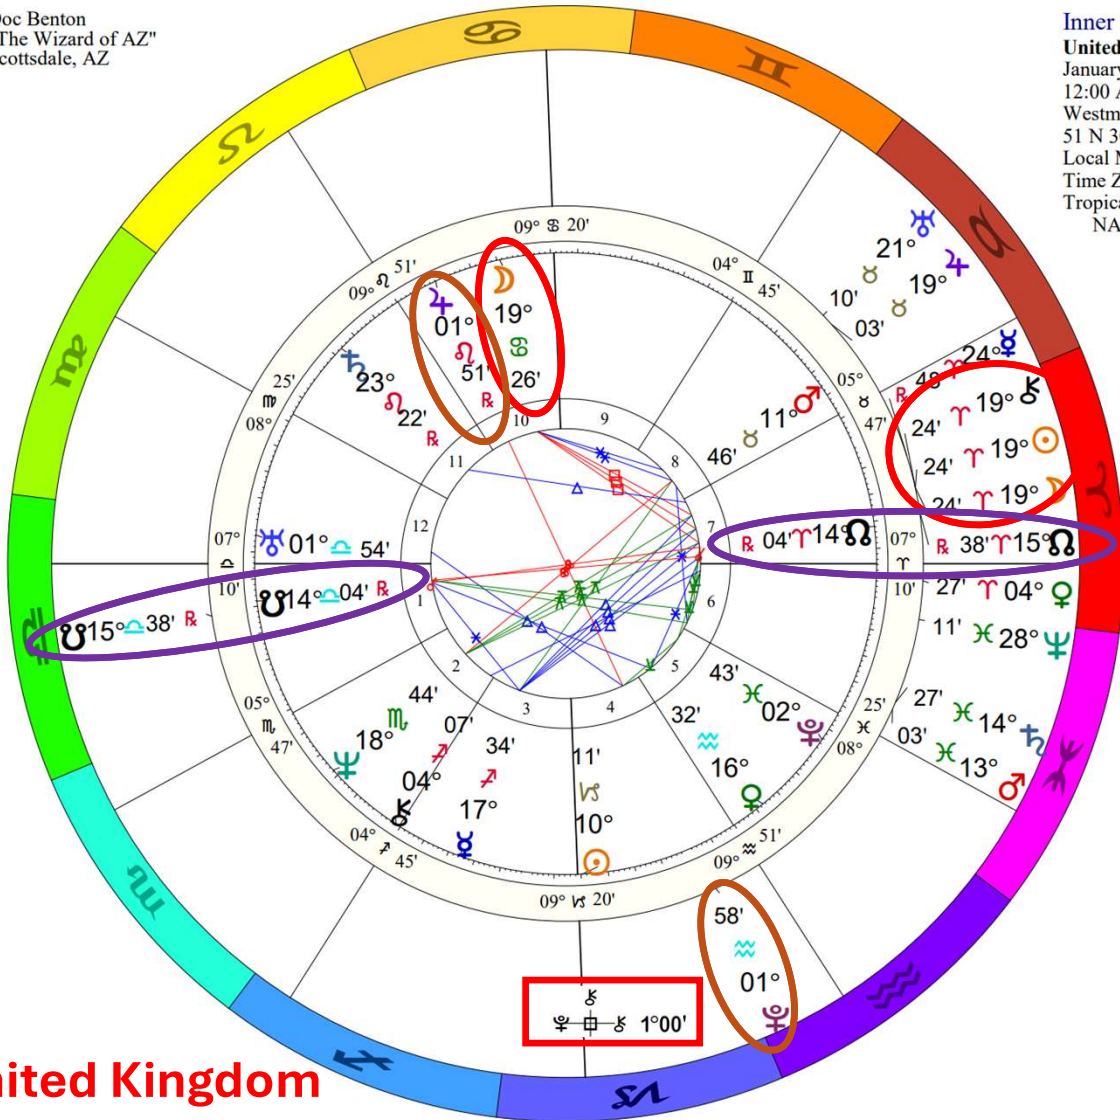

King Charles
4/8/2024

Doc Benton
 "The Wizard of AZ"
 Scottsdale, AZ

Inner Ring:
King Charles III
 November 14, 1948
 9:14 PM
 London, England
 51 N 30 0 W 10
 Standard Time
 Time Zone: 0 hours West
 Tropical Regiomontanus
 NATAL CHART

Outer Ring:
Transits
 February 5, 2024
 12:17:32 PM
 Scottsdale, Arizona
 33N30'33" 111W53'54"
 Standard Time
 Time Zone: 7 hours West
 Tropical Regiomontanus
 NATAL CHART

♄♂♀	0°00's
♃♂♃	0°02's
♂♂♂	0°05's
♀♂♂	0°05's
♄♂♀	0°05'a
♀♂♂	0°11's
♀♂♂	0°11'a
♄♂♂	0°22'a
♂♂♂	0°28's
♄♂♂	0°35's
♃♂♂	0°37's
♂♂♂	0°38'a
♄♂♂	0°49's
♃♂♂	0°50'a
♄♂♂	0°51's
♄♂♂	0°53'a
♄♂♂	0°59's
♃♂♂	1°01's
♄♂♂	1°11'a
♄♂♂	1°11'a
♀♂♂	1°22'a
♀♂♂	1°22'a
♂♂♂	1°23'a
♂♂♂	1°37's
♃♂♂	1°44's
♂♂♂	1°49'a
♂♂♂	1°52's

King Charles
2/5/2024

Doc Benton
 "The Wizard of AZ"
 Scottsdale, AZ

Inner Ring:
United Kingdom
 January 1, 1801
 12:00 AM
 Westminster, England
 51 N 30 0 W 09
 Local Mean Time
 Time Zone: 0 hours West
 Tropical Koch
 NATAL CHART

t. Sun/Moon/Chiron
 square n. Moon in the
 10th House

t. Pluto opposite n,
 Jupiter

t. Lunar Nodal Axis
 conjunct n. Lunar
 Nodal Axis

Midpoint activations

Outer Ring:
Solar Eclipse Apr 8 2024
 April 8, 2024
 11:20:37 AM
 Scottsdale, Arizona
 33N30'33" 111W53'54"
 Standard Time
 Time Zone: 7 hours West
 Tropical 0-Aries
 Total Solar Eclipse (astrological)
 Saros Cycle 139 # 30