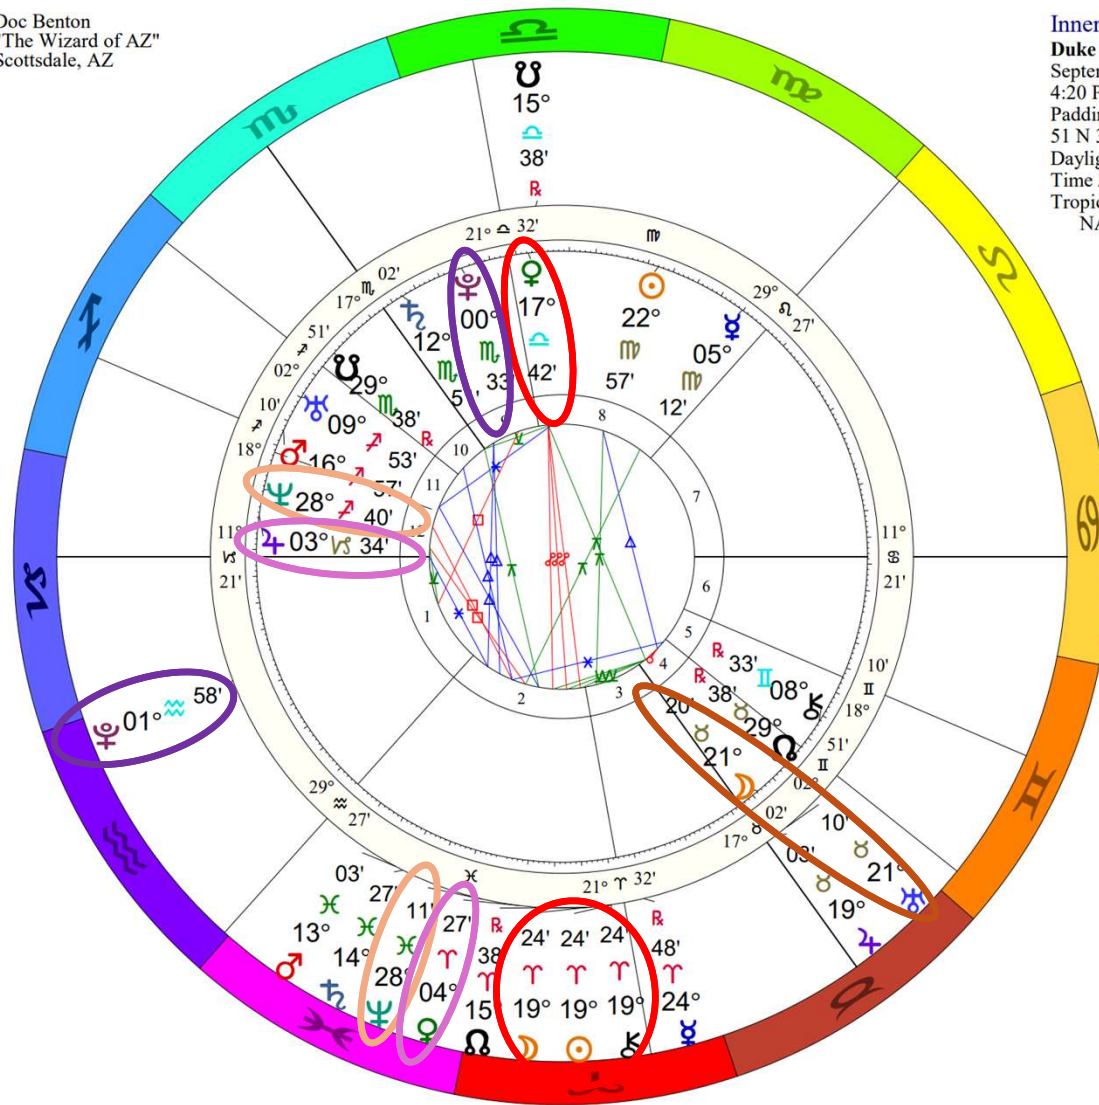

Doc Benton
"The Wizard of AZ"
Scottsdale, AZ

Inner Ring:
Duke of Sussex Harry
September 15, 1984
4:20 PM
Paddington, England
51 N 32 0 W 12
Daylight Saving Time
Time Zone: 0 hours West
Tropical Regiomontanus
NATAL CHART

Outer Ring:
Solar Eclipse Apr 8 2024
April 8, 2024
11:20:37 AM
Scottsdale, Arizona
33N30'33" 111W53'54"
Standard Time
Time Zone: 7 hours West
Tropical 0-Aries
Total Solar Eclipse (astrological)
Saros Cycle 139 # 30

♂♂♂	0°10's
♂♂♂	0°12's
♂♂♂	0°16's
♂♂♂	0°28'a
♂♂♂	0°46'a
♂♂♂	0°53's
♂♂♂	1°12's
♂♂♂	1°12's
♂♂♂	1°20's
♂♂♂	1°20's
♂♂♂	1°20'a
♂♂♂	1°24's
♂♂♂	1°24's
♂♂♂	1°25'a
♂♂♂	1°26'a
♂♂♂	1°26'a
♂♂♂	1°33'a
♂♂♂	1°36's
♂♂♂	1°37's
♂♂♂	1°38's
♂♂♂	1°42's
♂♂♂	1°42'a
♂♂♂	1°42'a
♂♂♂	1°42'a
♂♂♂	1°47's
♂♂♂	1°51'a
♂♂♂	1°56's
♂♂♂	1°56's

Prince Harry
4/8/2024