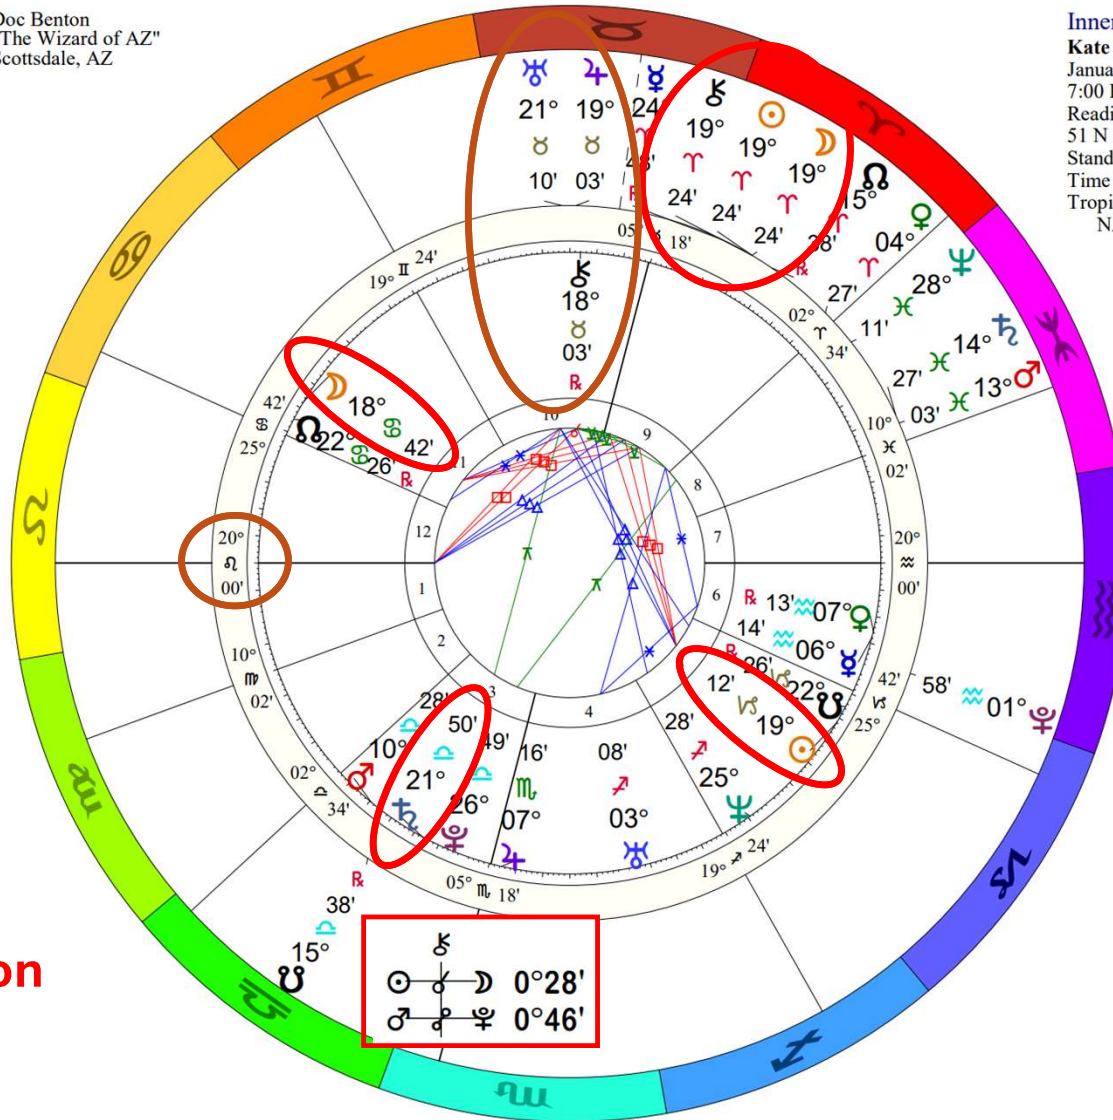

Doc Benton
"The Wizard of AZ"
Scottsdale, AZ

Inner Ring:
Kate Middleton
January 9, 1982
7:00 PM
Reading, England
51 N 28 0 W 59
Standard Time
Time Zone: 0 hours West
Tropical Regiomontanus
NATAL CHART

Outer Ring:
Solar Eclipse Apr 8 2024
April 8, 2024
11:20:37 AM
Scottsdale, Arizona
33N30'33" 111W53'54"
Standard Time
Time Zone: 7 hours West
Tropical 0-Aries
Total Solar Eclipse (astrological)
Saros Cycle 139 # 30

☉△♂	0°09's
☉□♂	0°12's
☉□♀	0°12'a
☉□♂	0°12'a
♃*♂	0°21'a
As△♂	0°35's
As△☉	0°35's
As△♃	0°35's
♃△♂	0°40's
♃♂♂	0°40'a
♃□♂	0°42's
♃□☉	0°42'a
♃□♂	0°43'a
♃♂♀	0°51's
As□♂	0°57's
♂♂♂	0°59's
♂*♂	1°10's
As□♂	1°11'a
♂△♂	1°16'a
♂*♂	1°16'a
♂△♀	1°19's
♂♂♂	1°21's
♂♂☉	1°21's
♂♂♂	1°21's
♂♂♂	1°22's
♂*♀	1°47's
♂△♂	1°58'a

Kate Middleton
4/8/2024