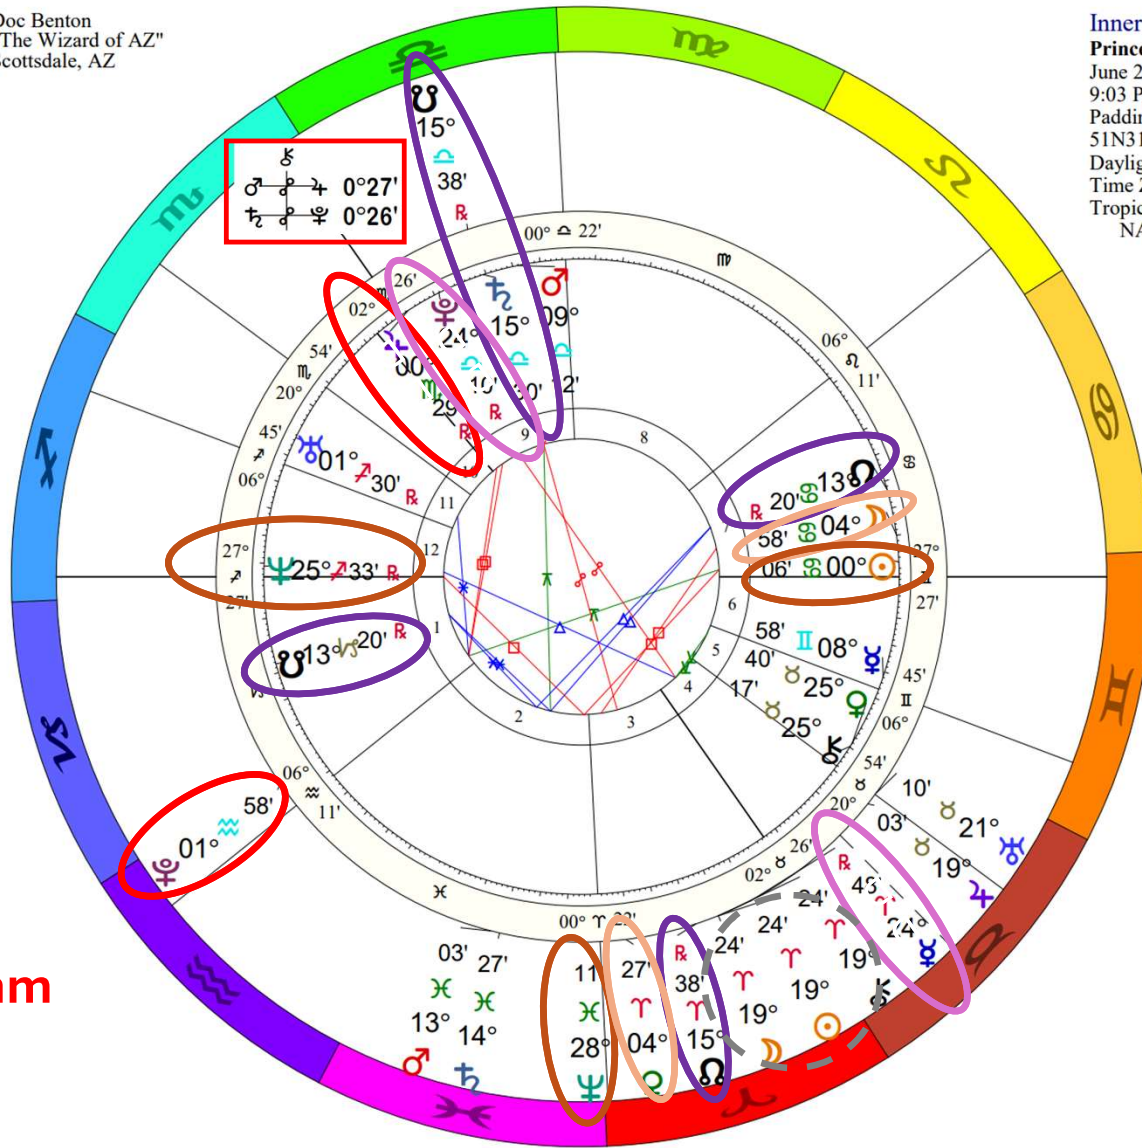

Doc Benton
"The Wizard of AZ"
Scottsdale, AZ

Inner Ring:
Prince of Wales William
June 21, 1982
9:03 PM
Paddington, Westminster, England
51N31'14" 0W11'47"
Daylight Saving Time
Time Zone: 0 hours West
Tropical Regiomontanus
NATAL CHART

Outer Ring:
Solar Eclipse Apr 8 2024
April 8, 2024
11:20:37 AM
Scottsdale, Arizona
33N30'33" 111W53'54"
Standard Time
Time Zone: 7 hours West
Tropical 0-Aries
Total Solar Eclipse (astrological)
Saros Cycle 139 # 30

♃♁As	0°06'a
♃♂♂	0°07'a
♃♂♂	0°07'a
♂♂♂	0°17'a
♂♂♂	0°17'a
♂♂♂	0°20's
♂♂♂	0°28's
♂♂♂	0°28's
♂♂♂	0°29's
♂♂♂	0°31's
♂♂♂	0°38'a
♂♂♂	0°40'a
♂♂♂	0°43's
♂♂♂	0°44'a
♂♂♂	0°45's
♂♂♂	0°52's
♂♂♂	1°03'a
♂♂♂	1°07's
♂♂♂	1°07's
♂♂♂	1°29's
♂♂♂	1°37'a
♂♂♂	1°52'a
♂♂♂	1°55's

Prince William
4/8/2024