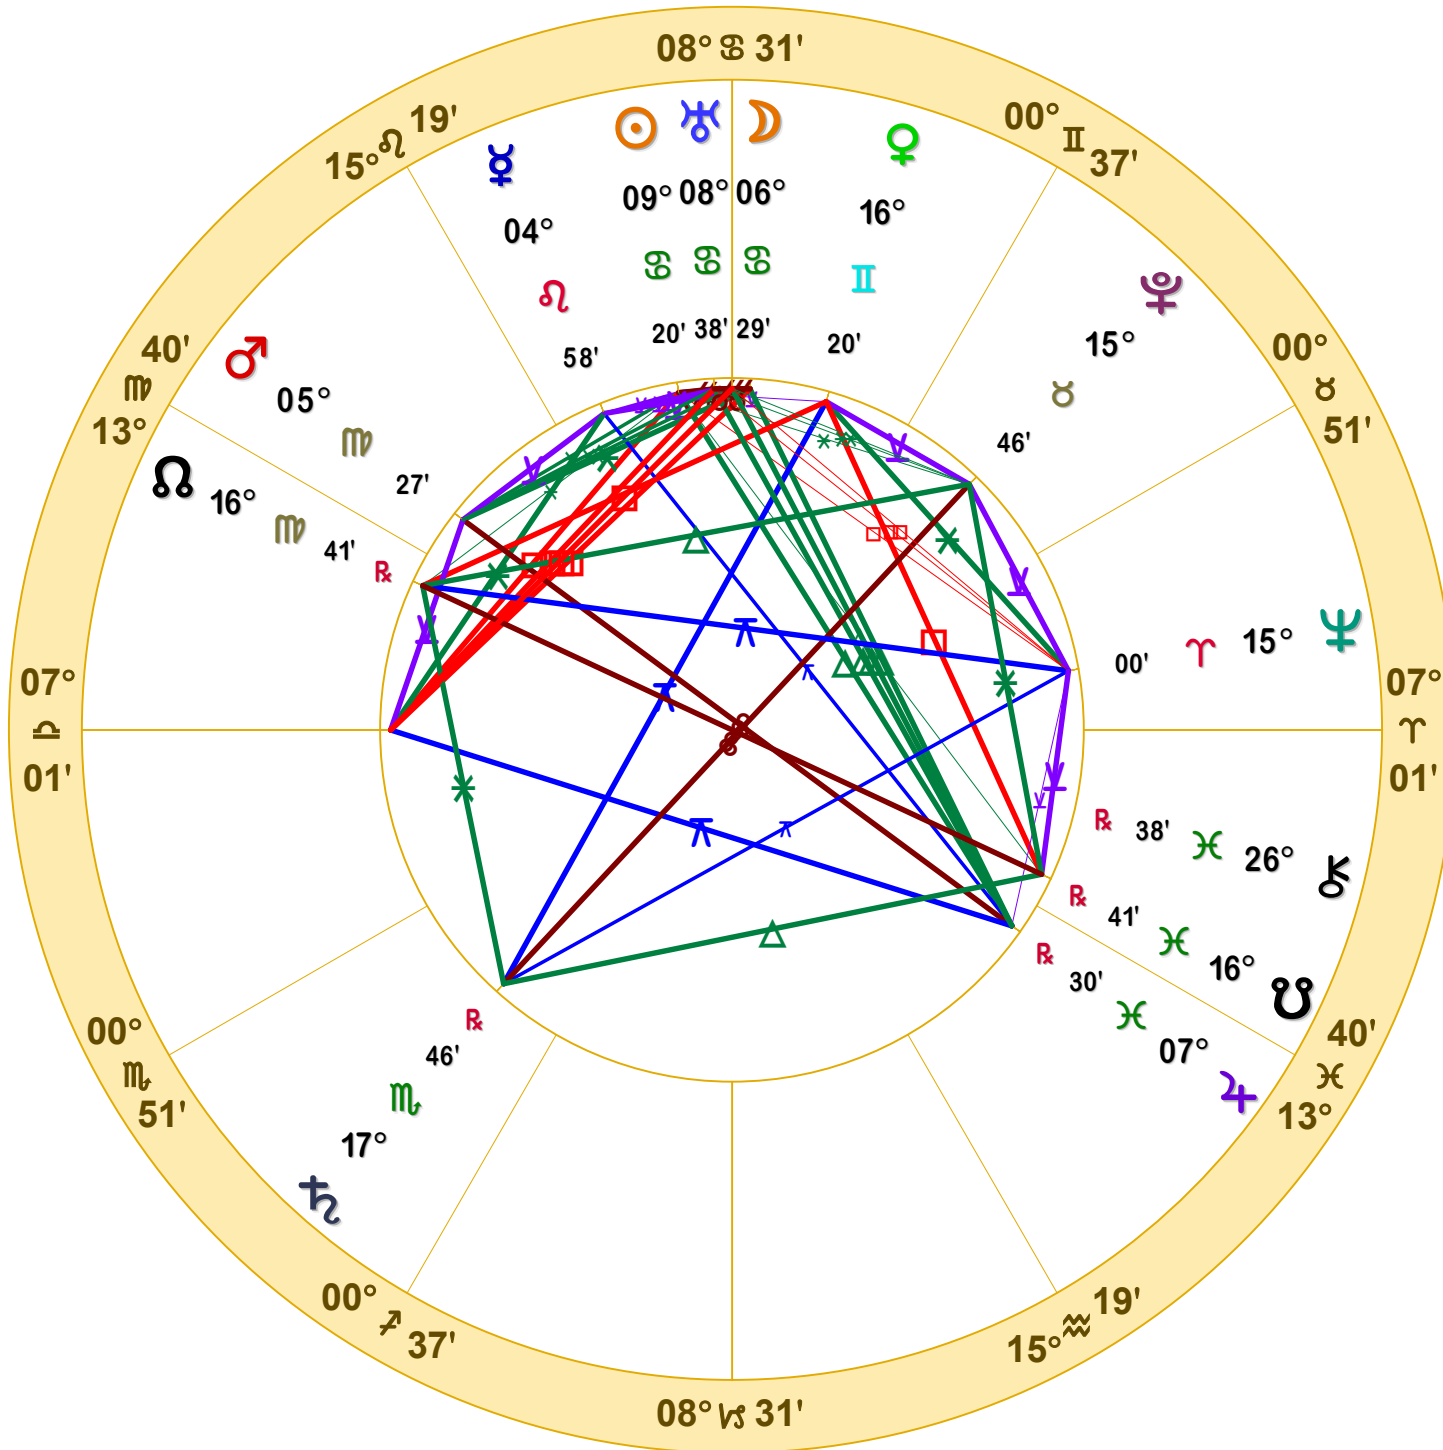

NATAL CHART

Canada

July 1, 1867

12:00 PM

Local Mean Time

Ottawa, Canada

45 N 25 75 W 42

Time Zone: 0 hours West

Geocentric

Tropical Regiomontanus

Doc Benton

The Hanged Man

Scottsdale, AZ 85255