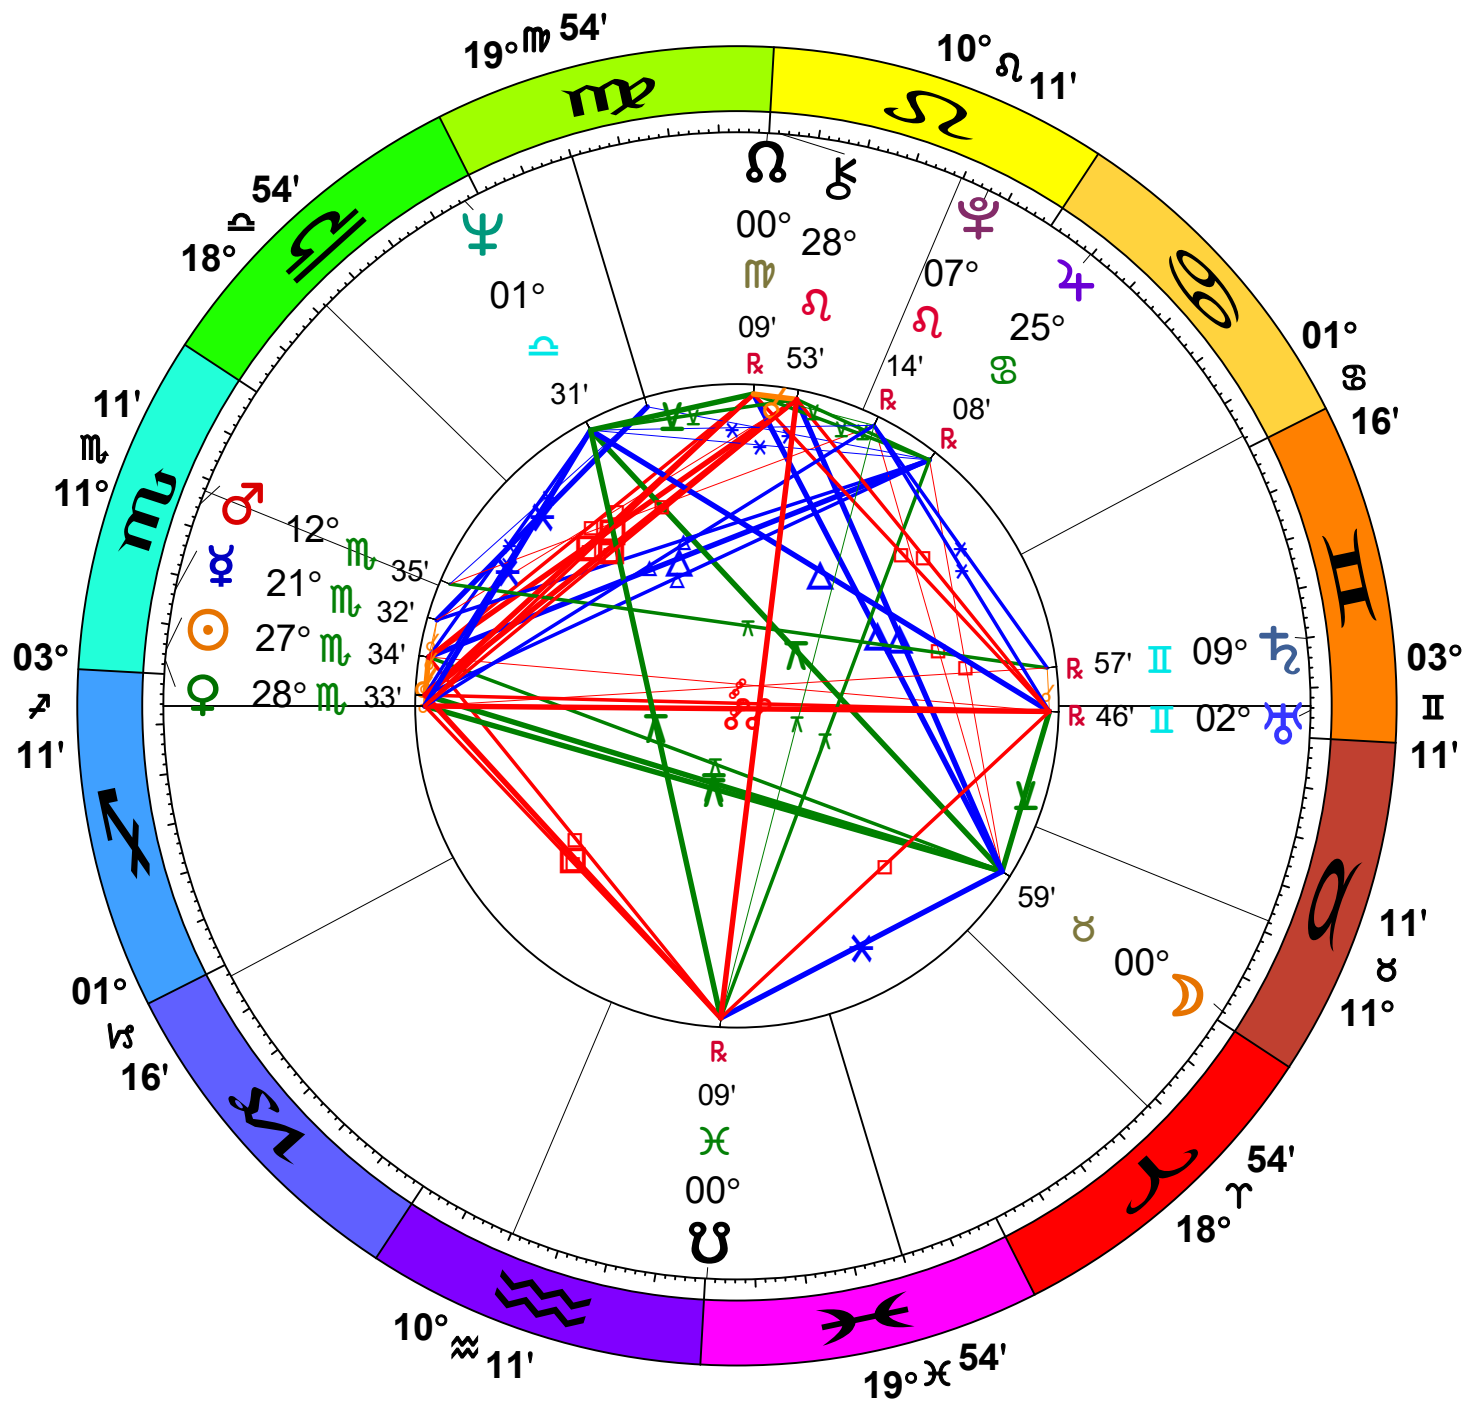

NATAL CHART

**Joe Biden**

November 20, 1942

8:30 AM

War Time

Scranton, Pennsylvania

41 N 25 75 W 40

Time Zone: 5 hours West

Geocentric

Tropical Regiomontanus

Doc Benton

"The Wizard of AZ"

Scottsdale, AZ