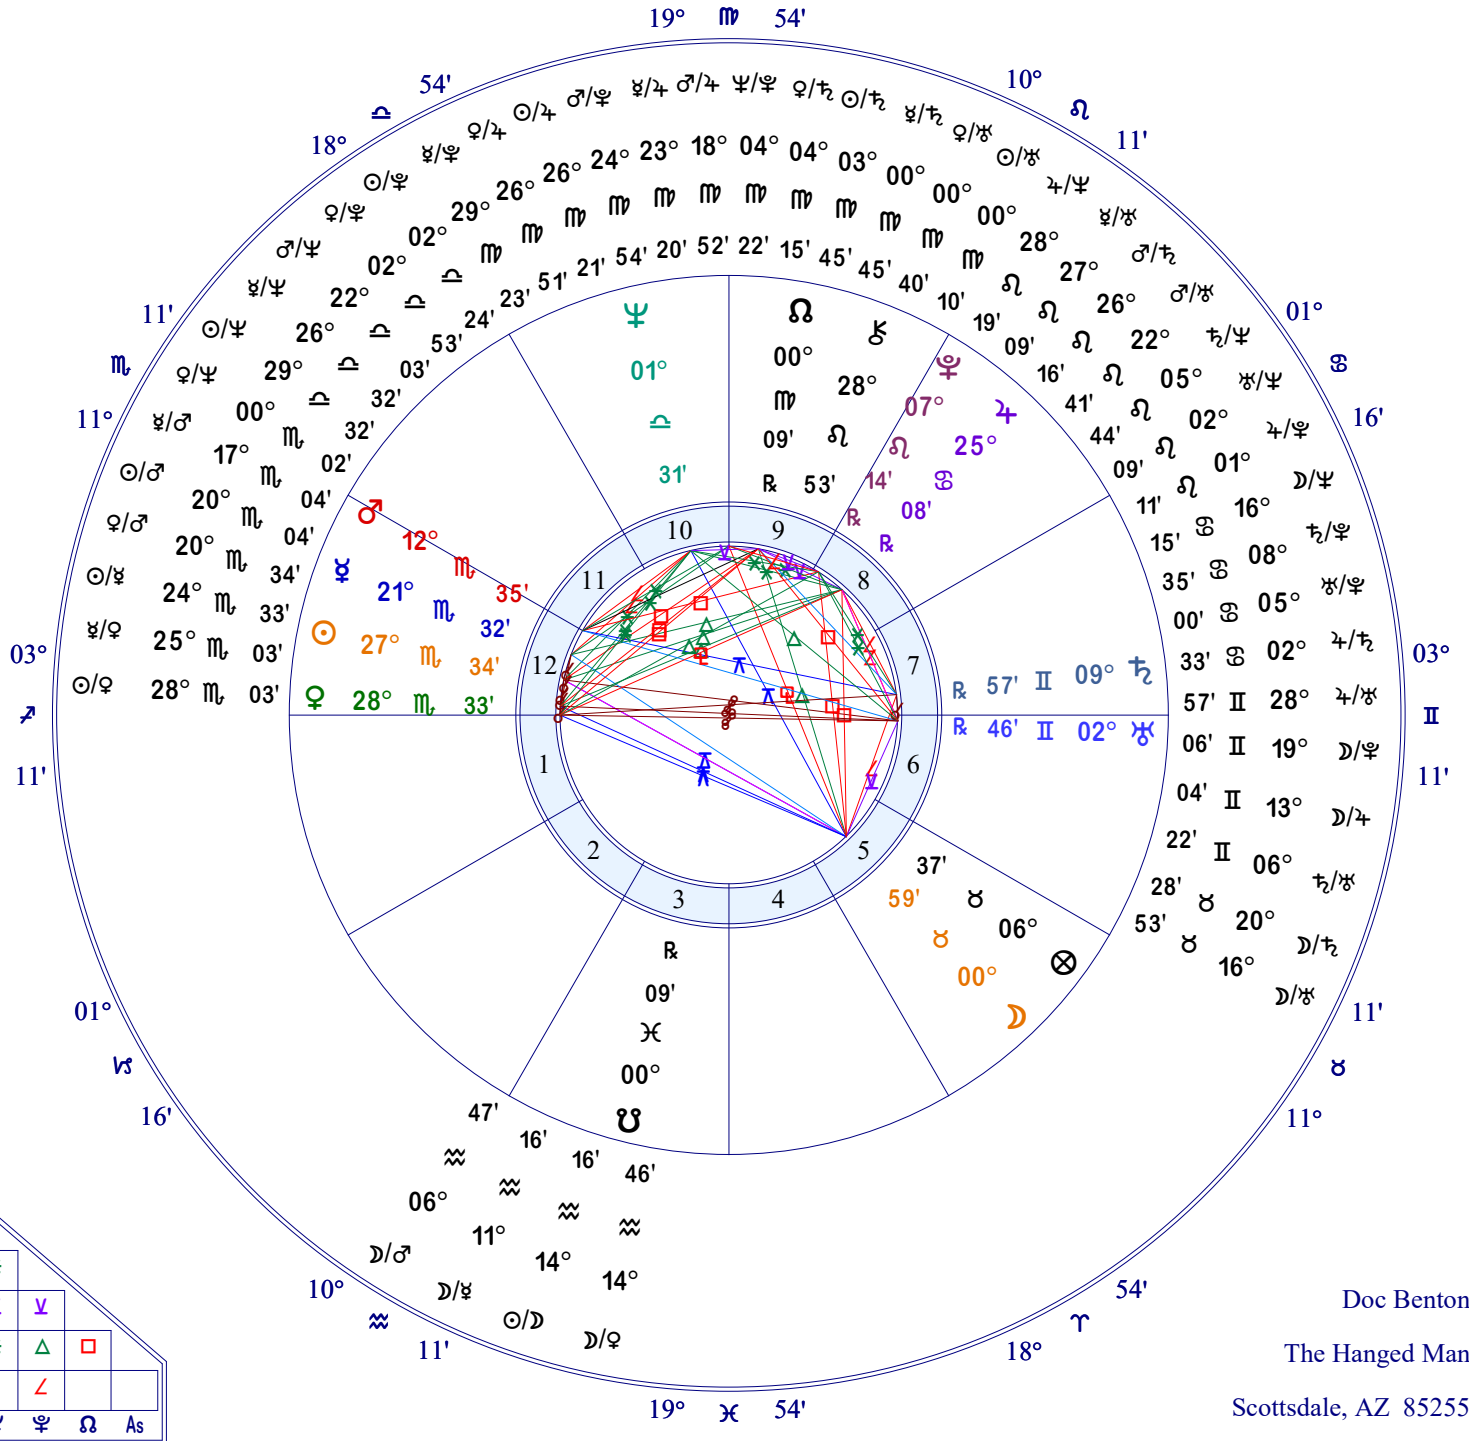

Joe Biden  
 November 20, 1942  
 8:30 AM  
 Scranton, Pennsylvania  
 41 N 25 75 W 40  
 War Time  
 Time Zone: 5 hours West  
 Tropical Regiomontanus  
 NATAL CHART

Mean Moon's Node	29 Ω 43
Part of Fortune (day)	6 ♂ 37
Part of Spirit (day)	29 ♀ 45
Vertex	17 ☿ 04
Equatorial Asc.	21 ♄ 29
Sidereal Time	11:22:53
G.M.T.	12:30:00
Delta t (ET-UT)	0:00:26
Lahiri Ayan.	23°03'23"