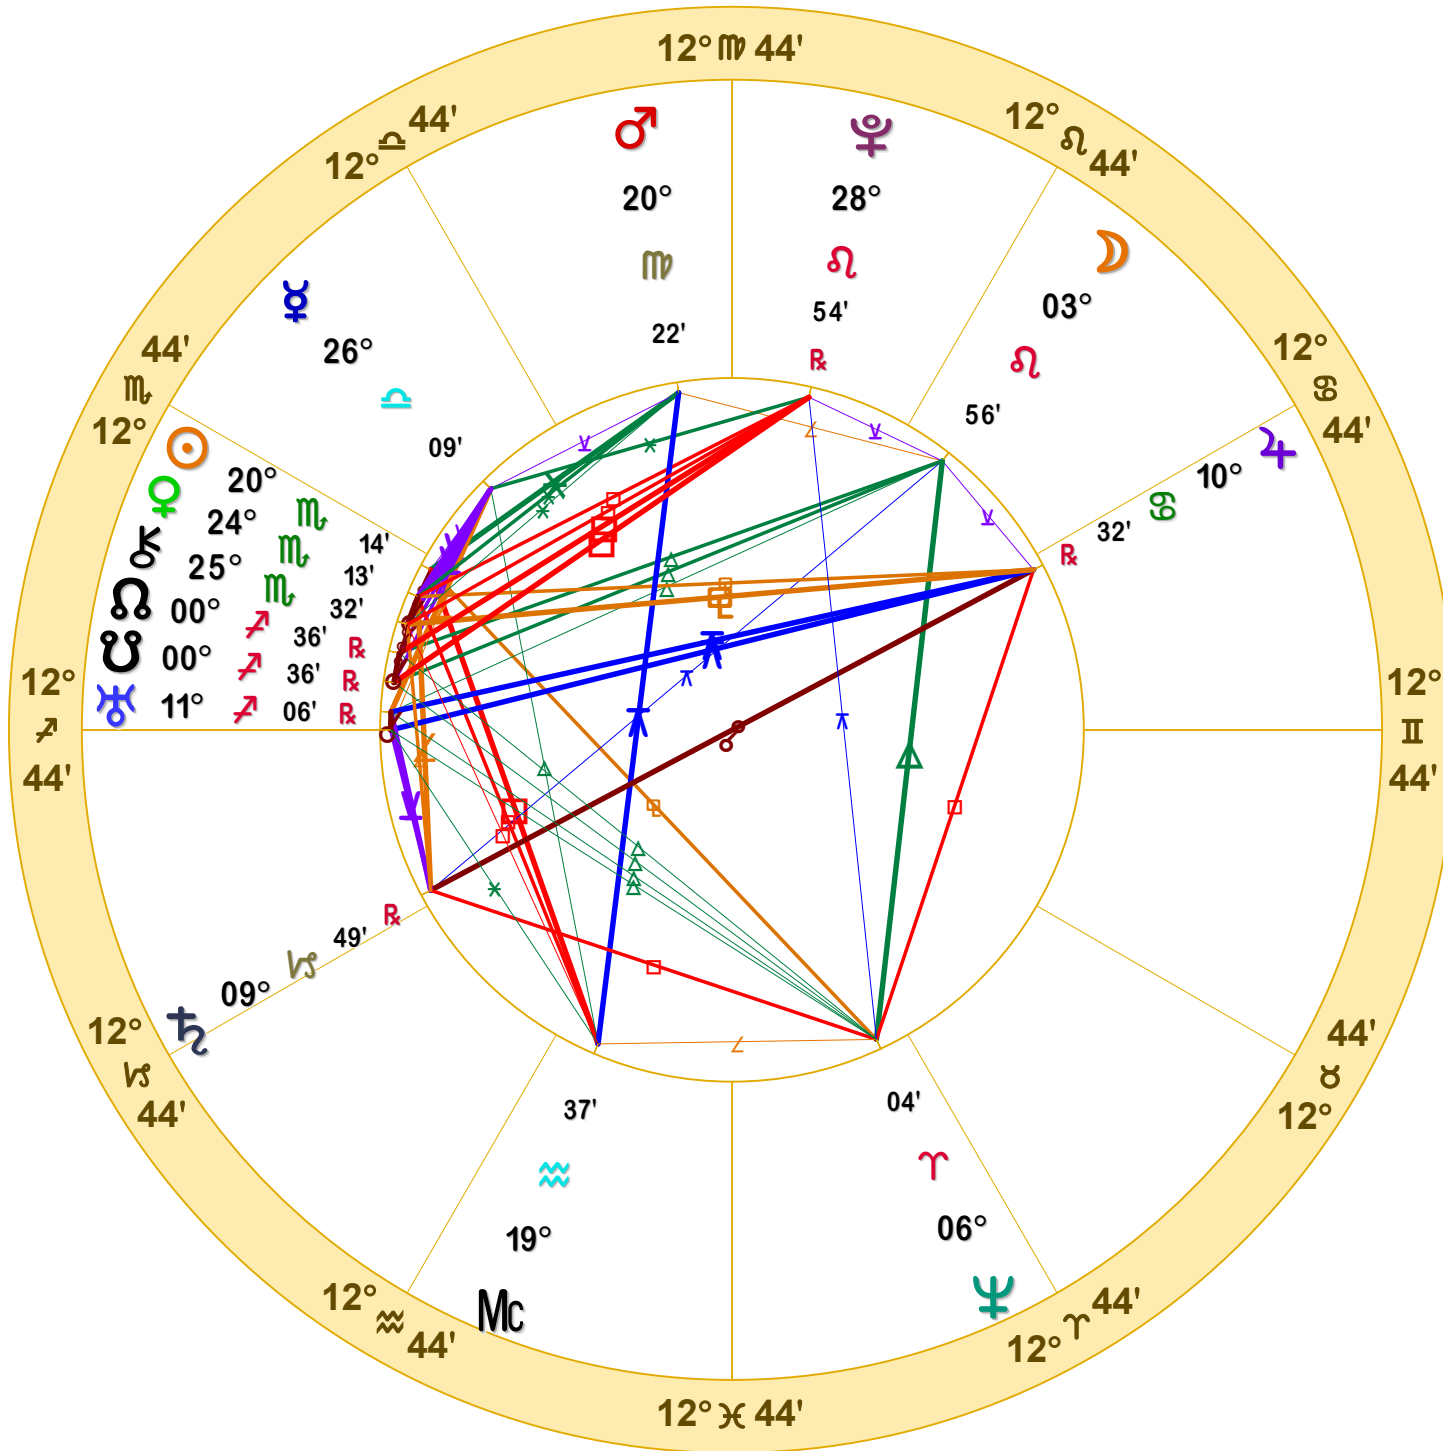

4th Harmonic NATAL CHART

Joe Biden

November 20, 1942

8:30 AM

War Time

Scranton, Pennsylvania

41 N 25 75 W 40

Time Zone: 5 hours West

Geocentric

Tropical Equal

Doc Benton

The Hanged Man

Scottsdale, AZ 85255