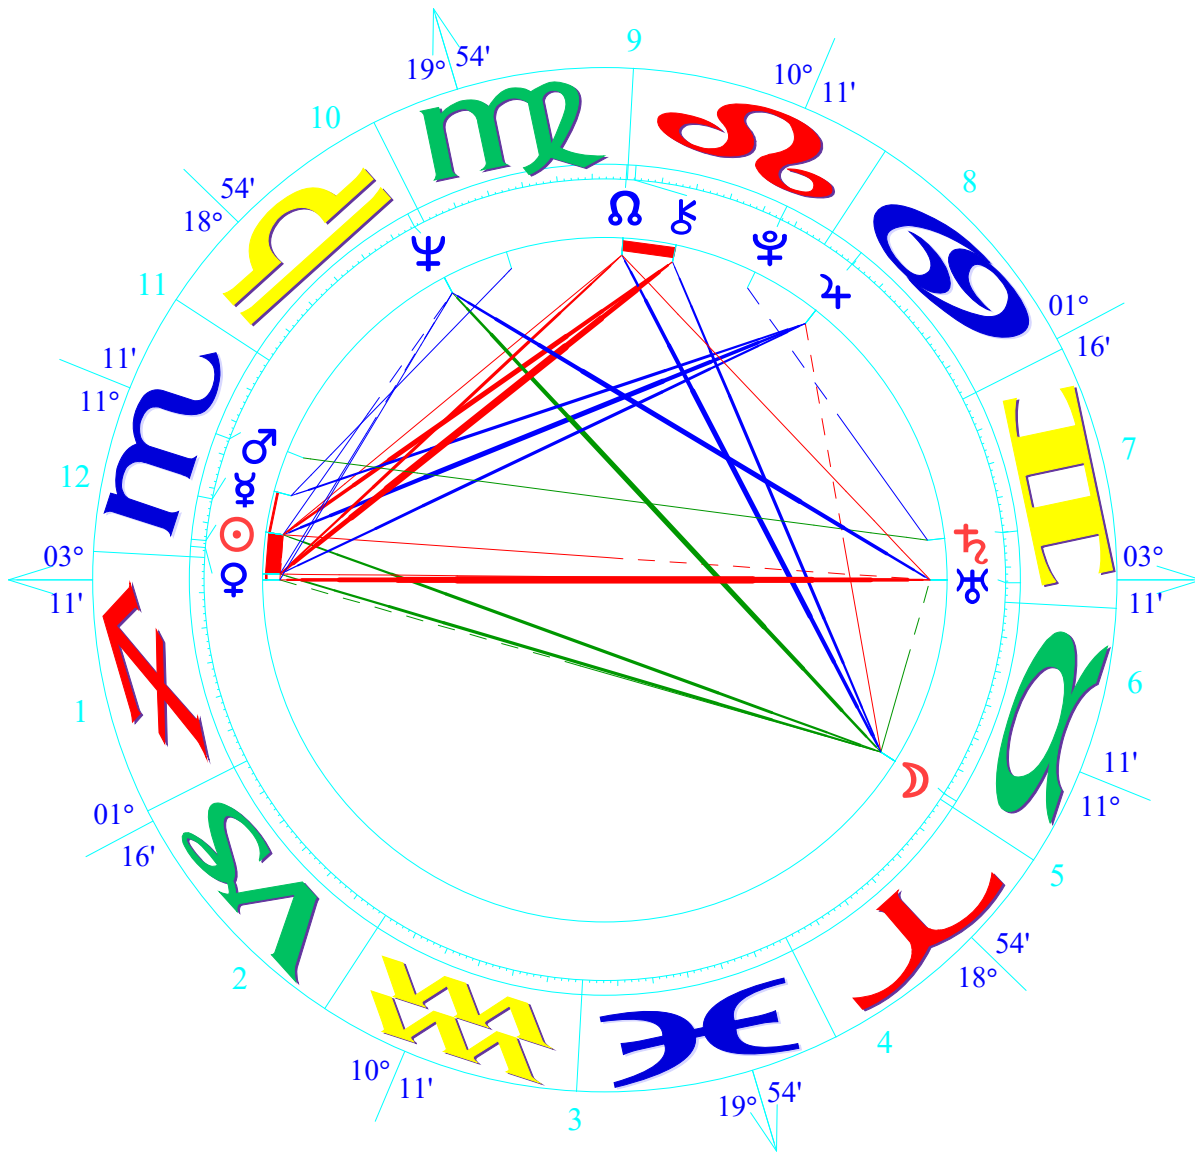

NATAL CHART

Joe Biden
 November 20, 1942
 8:30 AM
 War Time
 Scranton, Pennsylvania
 41 N 25 75 W 40
 Time Zone: 5 hours West
 Tropical Regiomontanus

	Long.	Decl.
☉	27 13 33'34"	19 S 37
☽	0 8 59'06"	7 N 43
♁	21 13 32	17 S 48
♂	28 13 33	19 S 27
♄	12 13 35	15 S 19
♃	25 38 08R	21 N 16
♂	9 11 57R	20 N 01
♁	2 11 46R	20 N 34
♂	1 11 31	0 N 36
♁	7 11 14R	23 N 18
♁	0 11 09R	11 N 25
As	3 11	20 S 48
Mc	19 11 54	4 N 00

Doc Benton
 "The Wizard of AZ"
 Scottsdale, AZ