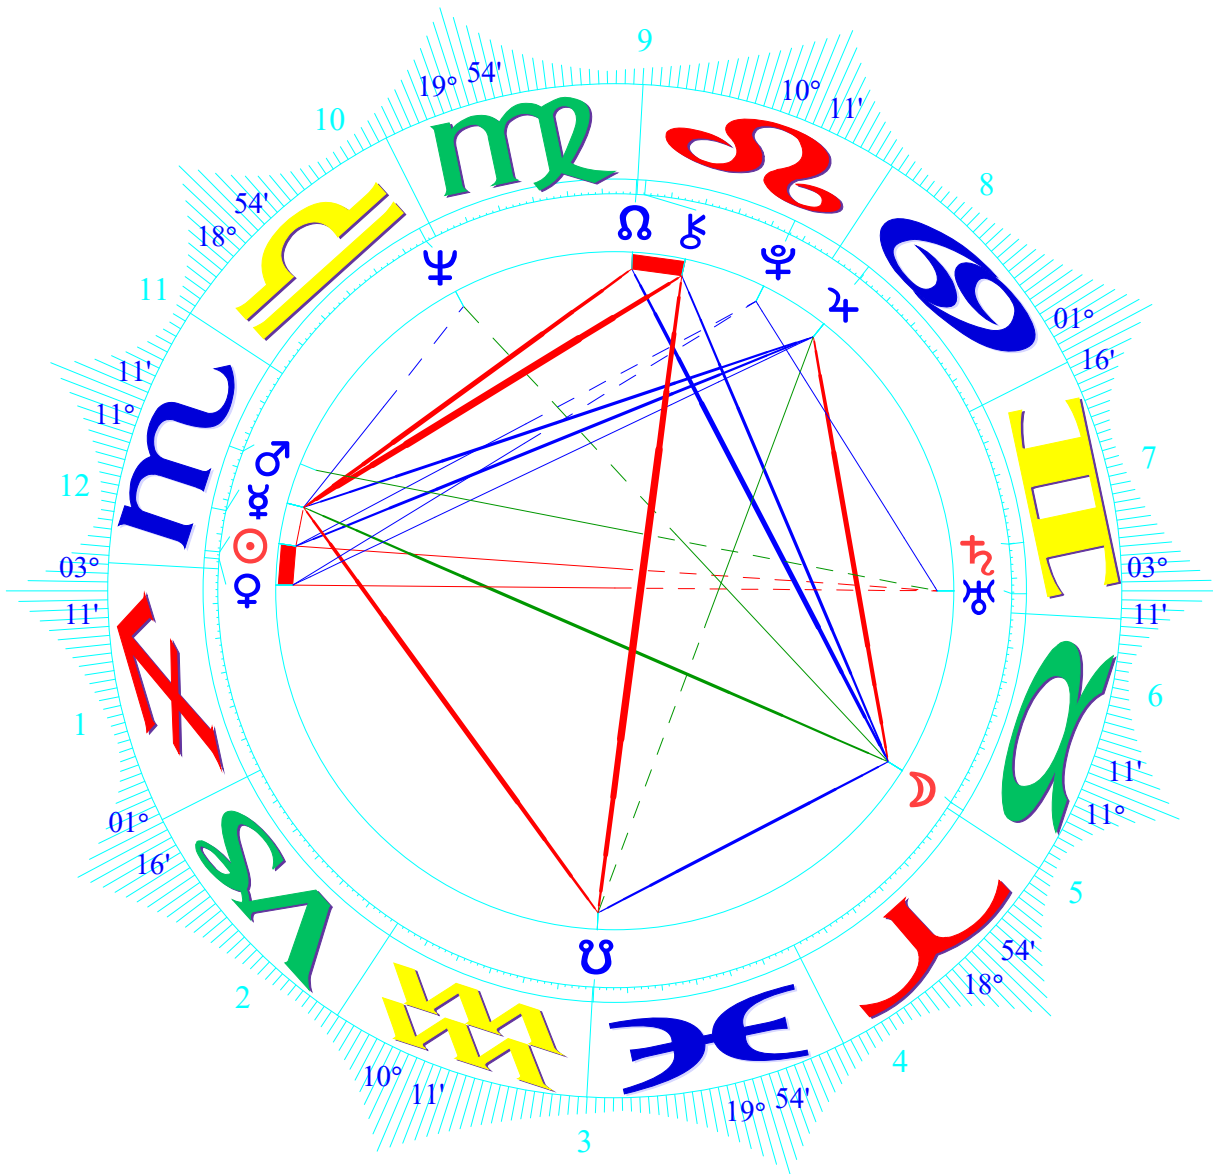

NATAL CHART

Joe Biden  
 November 20, 1942  
 8:30 AM  
 War Time  
 Scranton, Pennsylvania  
 41 N 25 75 W 40  
 Time Zone: 5 hours West  
 Tropical Regiomontanus

HuberHouse	Decl.
☉ 22 Ⅹ 19'49"	19 S 37
☽ 16 ♁ 16'17"	7 N 43
♃ 14 Ⅹ 07	17 S 48
♀ 23 Ⅹ 41	19 S 27
♂ 1 Ⅹ 55	15 S 19
♄ 18 ♁ 24R	21 N 16
♅ 7 ♁ 14R	20 N 01
♆ 29 ♁ 26R	20 N 34
♁ 12 ♁ 01	0 N 36
♂ 27 ♁ 43R	23 N 18
♁ 15 ♁ 05R	11 N 25
As 0 Ⅰ 00	20 S 48
Mc 0 ♁ 00	4 N 00

Doc Benton  
 "The Wizard of AZ"  
 Scottsdale, AZ