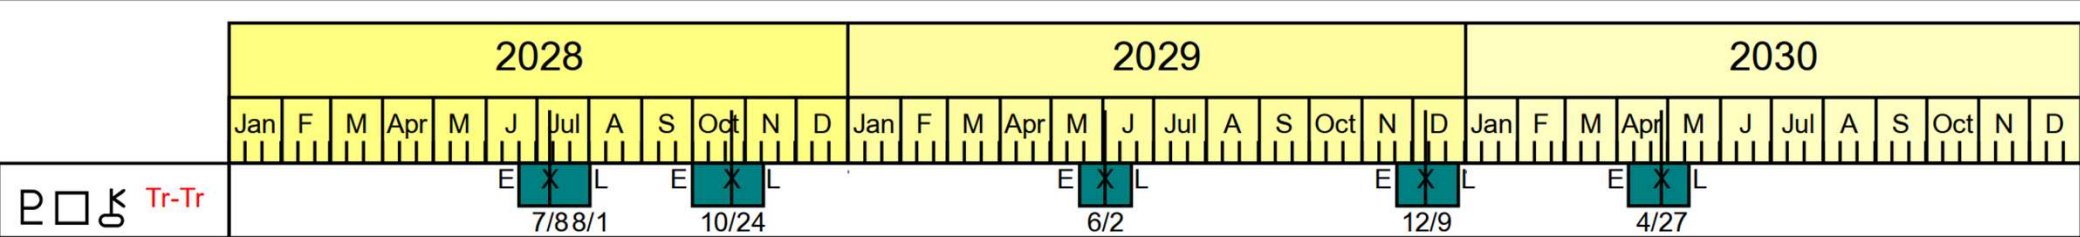

1779-1782, Chiron in Taurus square Pluto in Aquarius

- America Revolution
- Articles of Confederation ratified

Chiron in Taurus square Pluto in Aquarius
2028 - 2030