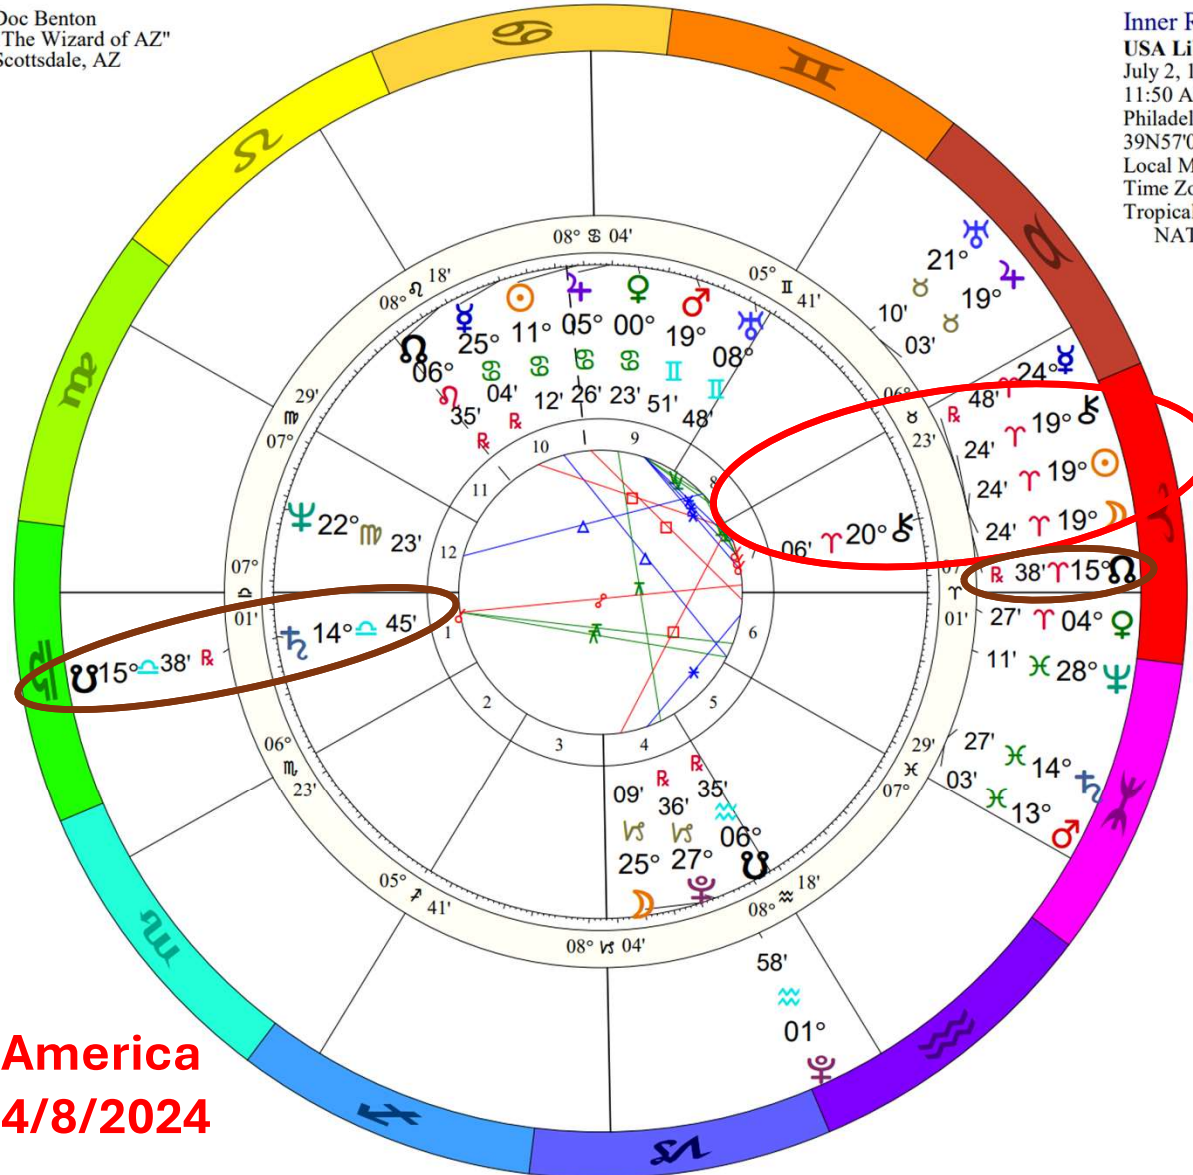

Doc Benton
"The Wizard of AZ"
Scottsdale, AZ

Inner Ring:
USA Libra
July 2, 1776
11:50 AM
Philadelphia, PA
39N57'08" 75W09'51"
Local Mean Time
Time Zone: 0 hours West
Tropical Koch
NATAL CHART

**t. Sun/Moon/Chiron
conjunct n. Chiron**

**t. Lunar Nodal Axis
conjunct n. Saturn**

Outer Ring:
Solar Eclipse Apr 8 2024
April 8, 2024
11:20:37 AM
Scottsdale, Arizona
33N30'33" 111W53'54"
Standard Time
Time Zone: 7 hours West
Tropical 0-Aries
Total Solar Eclipse (astrological)
Saros Cycle 139 # 30

♂♂	0°16's
♃♂	0°17'a
♃♂	0°22's
♀♂	0°26's
♂♂	0°27's
♂♂	0°27'a
♂♂	0°27'a
♂♂	0°27'a
♂♂	0°35's
♃♂	0°39's
♂♂	0°41'a
♂♂	0°42'a
♂♂	0°42'a
♂♂	0°49's
♃♂	0°53'a
♃♂	0°53'a
♃♂	0°59'a
♂♂	1°03'a
♂♂	1°05's
♂♂	1°13'a
♂♂	1°19'a
♀♂	1°35'a
♃♂	1°41'a
♂♂	1°51'a

**America
4/8/2024**