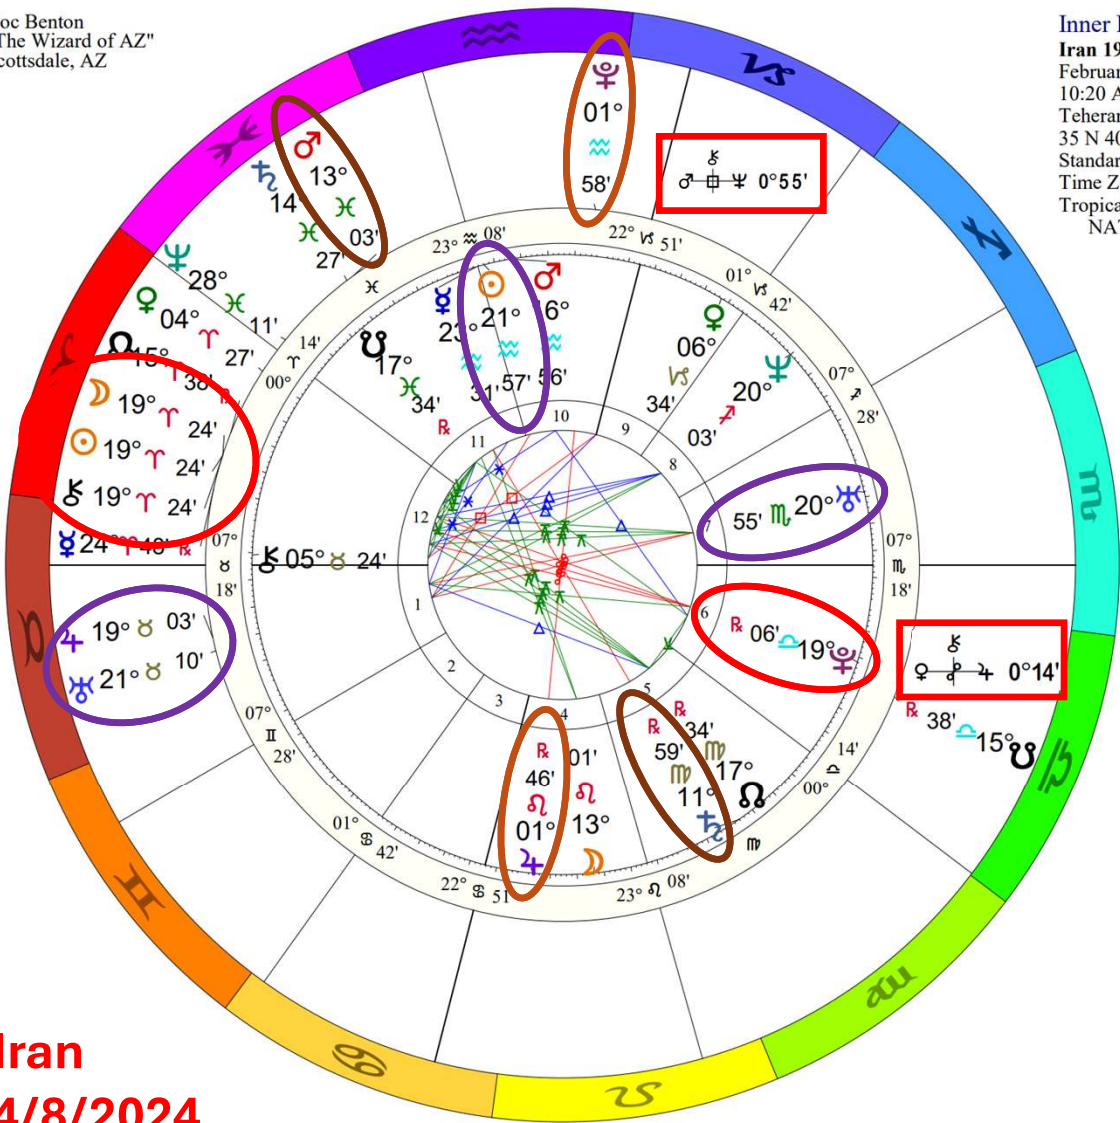

Doc Benton
"The Wizard of AZ"
Scottsdale, AZ

Inner Ring:
Iran 1979
February 11, 1979
10:20 AM
Teheran, Iran
35 N 40 51 E 26
Standard Time
Time Zone: 3 hr 30 min East
Tropical Koch
NATAL CHART

Outer Ring:
Solar Eclipse Apr 8 2024
April 8, 2024
11:20:37 AM
Scottsdale, Arizona
33N30'33" 111W53'54"
Standard Time
Time Zone: 7 hours West
Tropical 0-Aries
Total Solar Eclipse (astrological)
Saros Cycle 139 # 30

♃♂	0°02' a
♃♂♂	0°03' a
♃♂♀	0°12' s
♃♂♂	0°15' s
♃♂♂	0°18' s
♃♂♂	0°18' s
♃♂♂	0°18' s
♃♂♂	0°18' s
♃♂♂	0°39' a
♃♂♂	0°39' a
♃♂♂	0°39' a
♂♂♂	0°47' s
♂♂♂	0°57' a
♂♂♂	0°57' a
♂♂♂	1°01' a
♂♂♂	1°04' s
♂♂♂	1°07' s
♂♂♂	1°17' a
♂♂♂	1°18' s
♂♂♂	1°18' s
♂♂♂	1°26' a
♂♂♂	1°29' s
♂♂♂	1°29' s
♂♂♂	1°31' a
♂♂♂	1°31' a
♂♂♂	1°31' a
♂♂♂	1°32' a
♂♂♂	1°41' s
♂♂♂	1°50' s
11 additional	

**t. Sun/Moon/Chiron
opposite n. Pluto**

**t. Mars opposite n.
Saturn**

**t. Pluto opposite n.
Jupiter**

**t. Jupiter/Uranus
opposite/square n.
Uranus/Sun**

Midpoint activations

**Iran
4/8/2024**