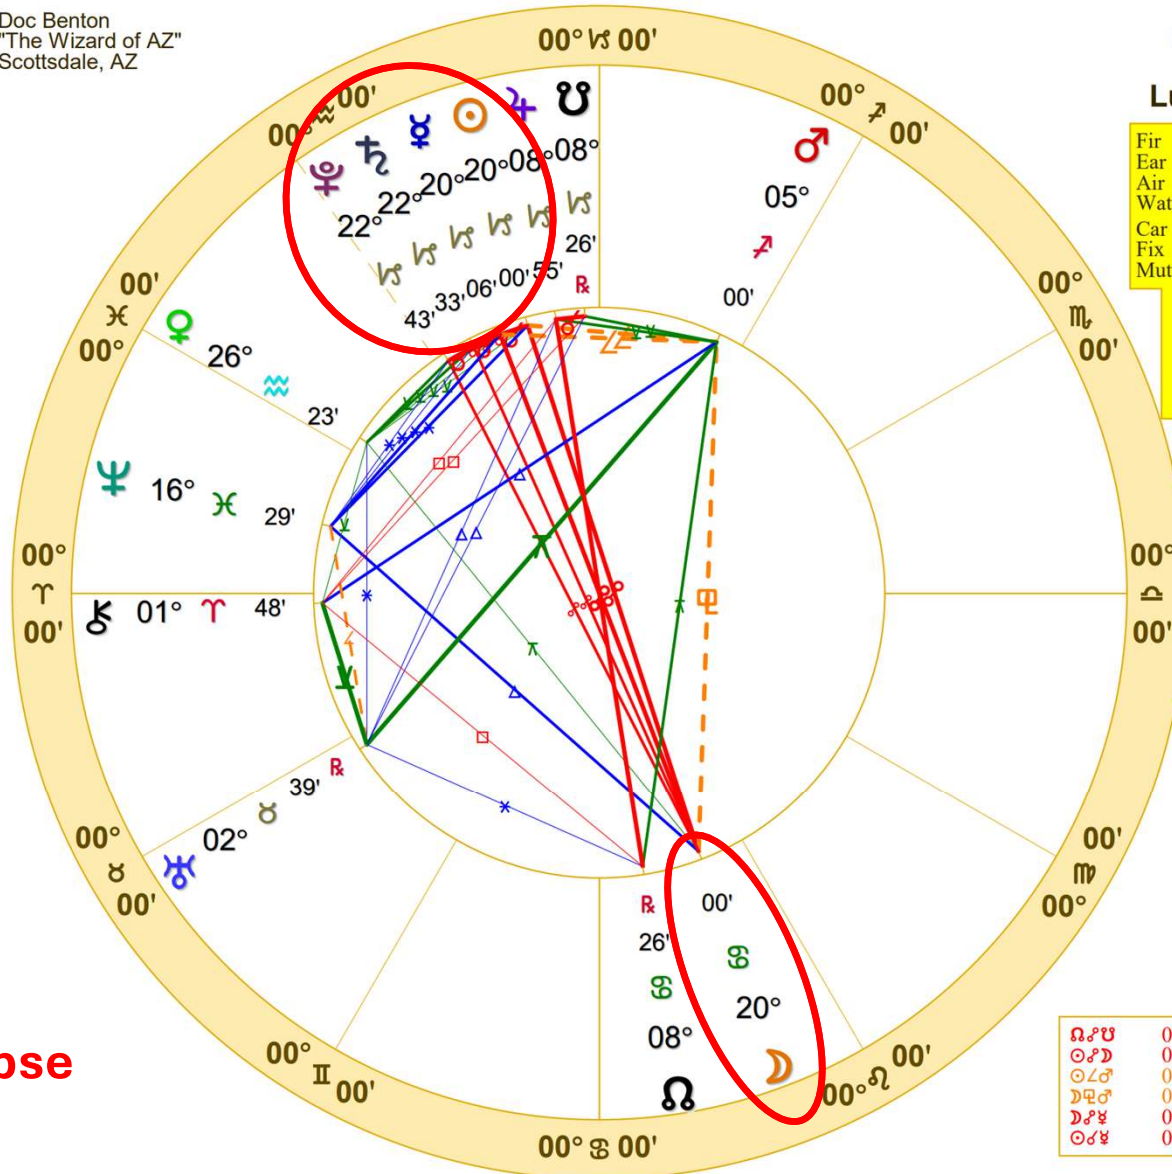

**IT WAS THE BEST OF TIMES,
IT WAS THE WORST OF TIMES
2020 - 2044**

- Barbault planetary cycle index
- Saturn/Pluto eclipse conjunction
- Putin and Saturn/Pluto
- Jupiter conjunct Saturn
- Ukraine war and the bottom of the Barbault cycle
- Kala sarpa yoga
- Saturn/Uranus square
- January 6, 2021
- The USA Pluto return
- Pluto in Aquarius
- The Jupiter/Chiron conjunction
- Attack on Israel
- The Chiron eclipse
- The USA Chiron returns and Saturn oppositions
- The USA presidential election
- Saturn/Neptune in Aries in 2025
- The Saturn/Neptune conjunction in 2026
- The Great Day in July 2026
- USA Chiron/Pluto square 2026-2027
- USA Uranus return 2027-2028
- The Saturn/Chiron conjunction of 2028
- Saturn/Pluto square 2028-2029
- Pluto/Chiron square 2028-2030
- Saturn/Chiron square 2039-2044
- The Best of Times
- The Worst of Times

PART 1

Barbault Planetary Cycle Index

tary Cyclic Indexes

Chart

We are here

The Barbault Planetary Cycle Index

Doc Benton
"The Wizard of AZ"
Scottsdale, AZ

Relocated to London, England

Lunar Eclipse Jan 10 2020

January 10, 2020
12:21:11 PM
Standard Time
London, England
51 N 30 0 W 10
Time Zone: 7 hours West
Geocentric
Tropical 0-Aries

Fir	1	1
Ear	6	0
Air	1	0
Wat	2	0
Car	6	0
Fix	2	1
Mut	2	0
	P	A
	L	S
	A	C
	N	E
	N	E
	N	E
	N	E
	N	E