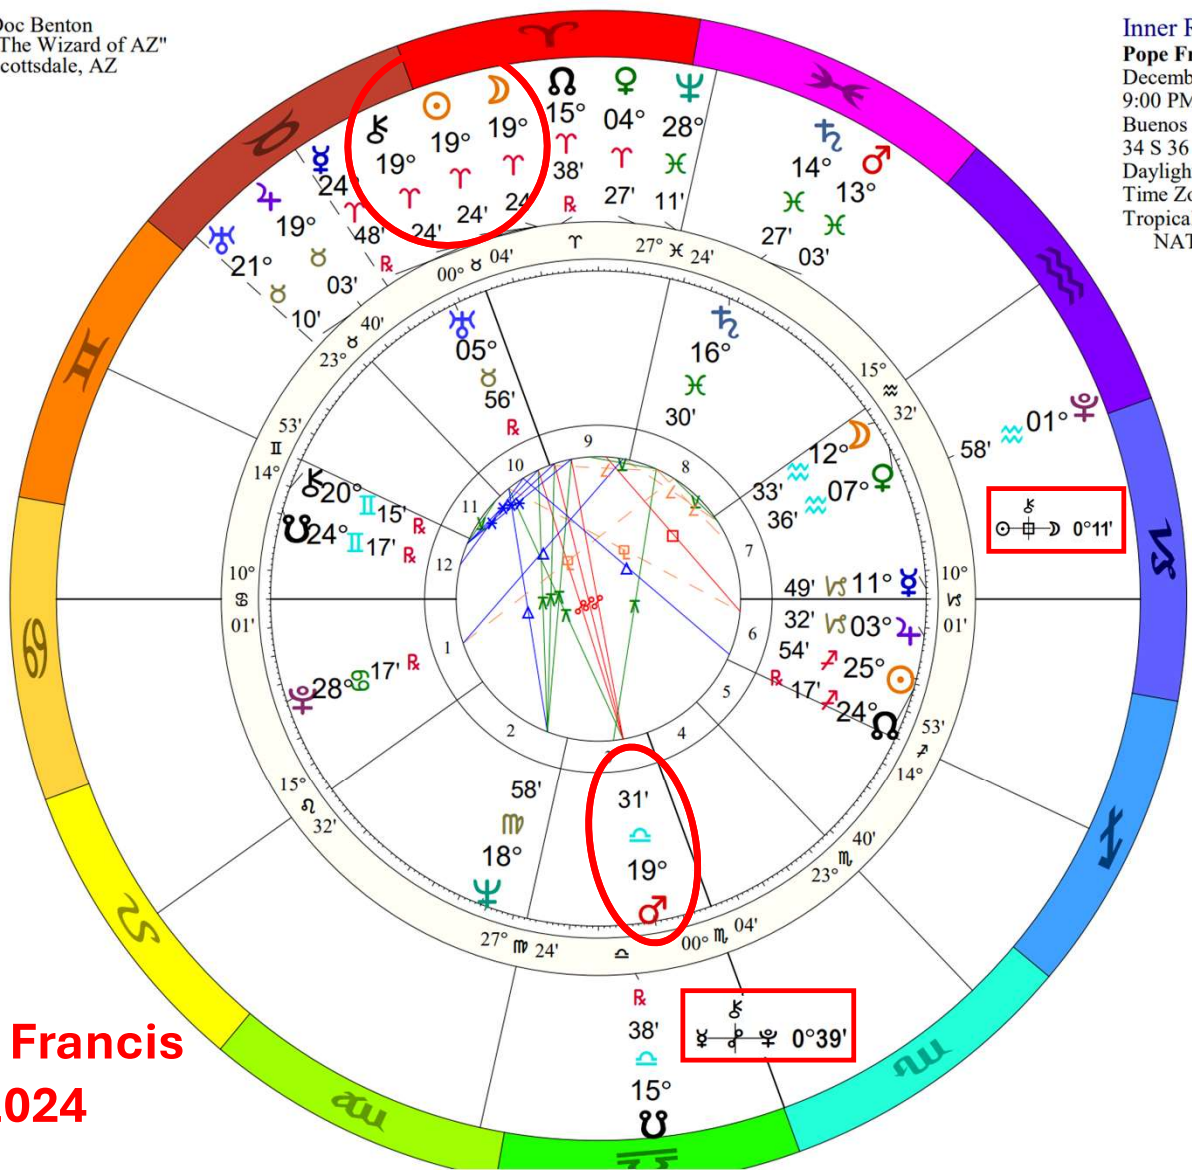

Doc Benton
"The Wizard of AZ"
Scottsdale, AZ

Inner Ring:
Pope Francis I.
December 17, 1936
9:00 PM
Buenos Aires, Argentina
34 S 36 58 W 27
Daylight Saving Time
Time Zone: 4 hours West
Tropical Regiomontanus
NATAL CHART

**t. Sun/Moon/Chiron
opposite/square n.
Mercury/Pluto &
Sun/Moon midpoints**

Midpoint activations

Outer Ring:
Solar Eclipse Apr 8 2024
April 8, 2024
11:20:37 AM
Scottsdale, Arizona
33N30'33" 111W53'54"
Standard Time
Time Zone: 7 hours West
Tropical 0-Aries
Total Solar Eclipse (astrological)
Saros Cycle 139 # 30

♃♁♃	0°05's
♃♁♂	0°06'a
♂♂♂	0°06's
♂♂♁	0°07'a
♂♂♂	0°07'a
♃♁♂	0°14'a
♃♁♂	0°26's
♃♁♁	0°26's
♃♁♂	0°26's
♃♁♂	0°28'a
♂♁♃	0°28's
♂♁♂	0°30'a
♃♁♃	0°30'a
♁♁♂	0°31'a
♃♁♂	0°31'a
♂♁♂	0°37's
♂♁♂	0°38'a
♂♁♂	0°45's
♂♁♂	0°50'a
♂♁♁	0°51'a
♂♁♂	0°51'a
♂♁♂	0°53's
♂♁♂	0°53's
♂♁♂	0°54's
♂♁♂	0°56's

**Pope Francis
4/8/2024**