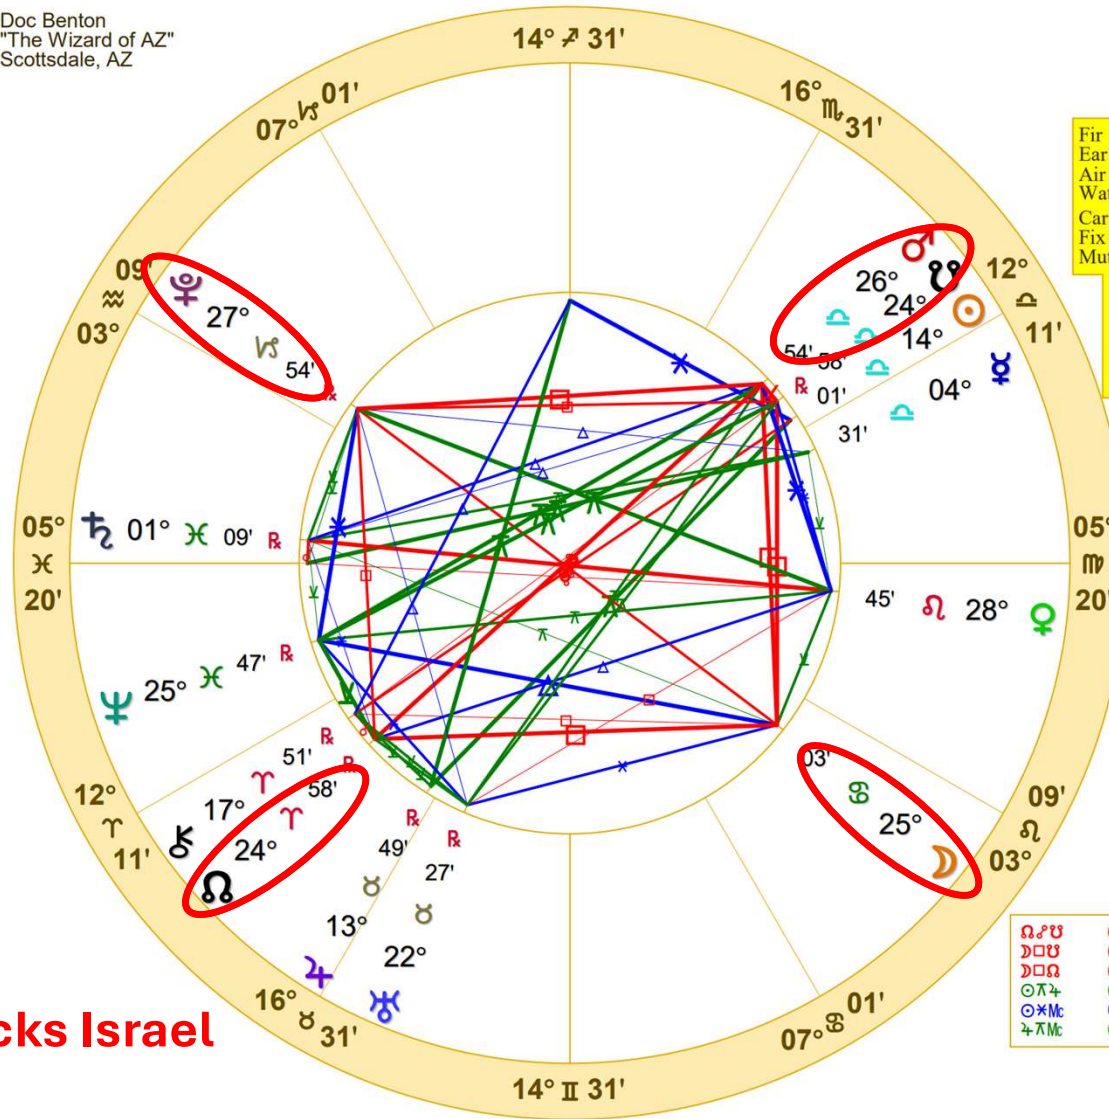

Doc Benton
"The Wizard of AZ"
Scottsdale, AZ

Relocated to Tel Aviv, Israel

Fir	1	0
Ear	3	0
Air	3	0
Wat	3	1
Car	5	0
Fix	3	0
Mut	2	1
	P	A
	L	S
	A	C
	N	E
	E	N
	T	D

Transits
October 7, 2023
6:30 AM
Standard Time
Tel Aviv, Israel
32 N 04 34 E 46
Time Zone: 7 hours West
Geocentric
Tropical Koch

	Long.	Dwada-samsa	Speed
☉	14 01'24"	18 Ⅹ 17	0.59
☽	25 02'37"	0 Ⅺ 31	12.03
♃	4 03'31"	24 Ⅱ 11	1.46
♀	28 02'45"	14 Ⅲ 58	0.50
♂	26 02'54"	22 Ⅳ 45	0.40
♄	13 04'49R	15 Ⅴ 52	0.06R
♅	1 03'09R	13 Ⅵ 51	0.03R
♆	22 02'27R	29 Ⅶ 29	0.02R
♇	25 03'47R	9 Ⅷ 23	0.02R
♈	27 03'54R	4 Ⅸ 44	0.00R
♉	17 01'51R	4 Ⅹ 10	0.03R
♊	5 03'20"	4 Ⅺ 00	1.24
♋	14 02'31"	24 Ⅻ 16	0.55

♂♂	0°00'a	♂♂	0°44'a	♂♂	1°07's
♂♂	0°04's	♂♂	0°49'a	♂♂	1°51's
♂♂	0°04's	♂♂	0°49'a	♂♂	1°51'a
♂♂	0°12's	♂♂	0°49's	♂♂	1°56's
♂♂	0°30's	♂♂	0°51's	♂♂	1°56's
♂♂	0°42's	♂♂	1°00'a		

Hamas attacks Israel
10/7/2023