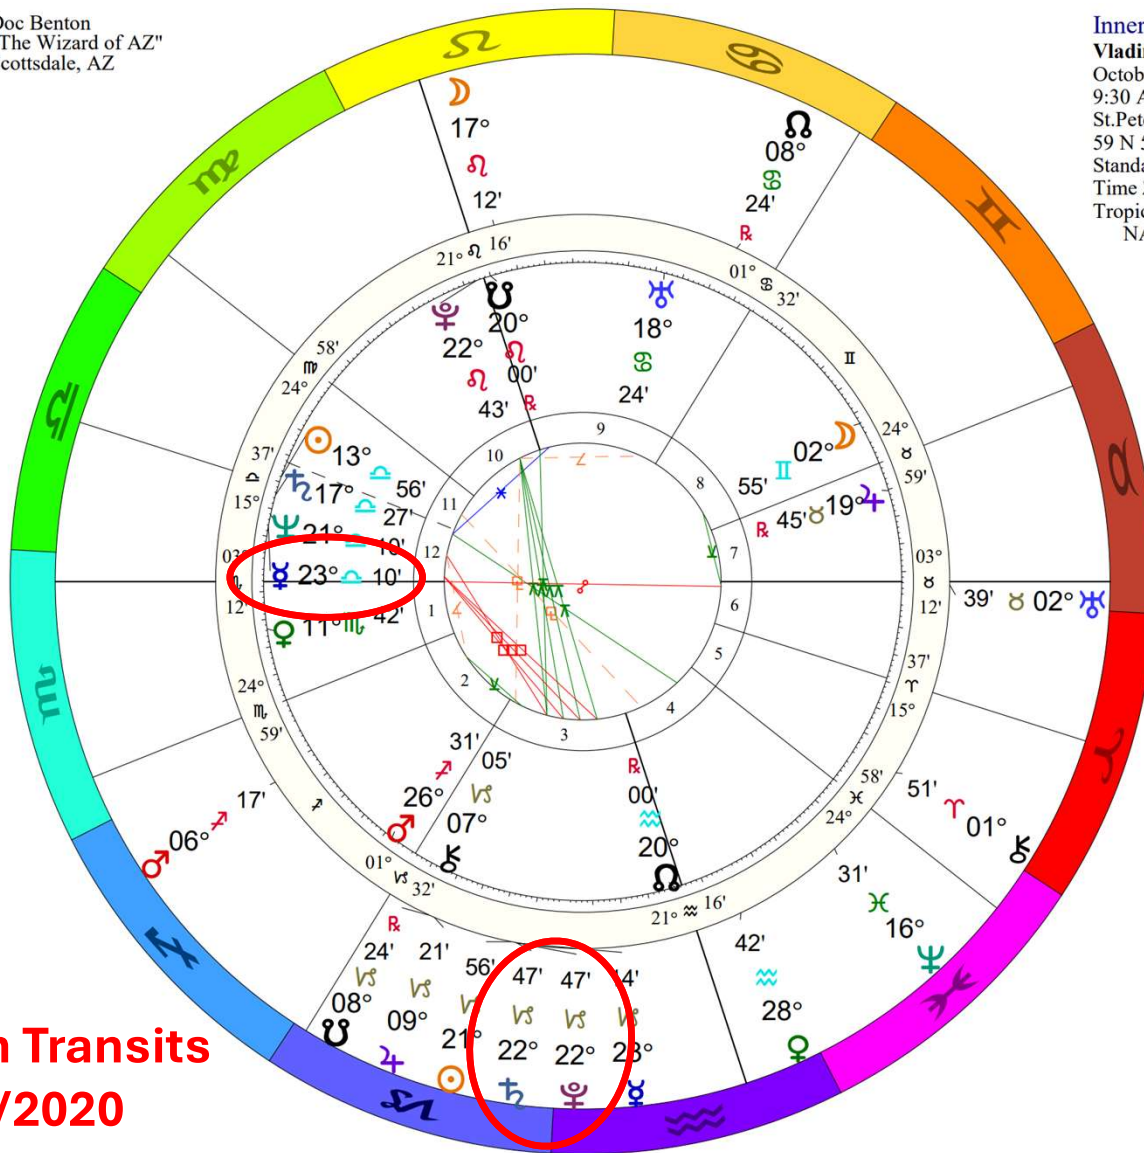

Doc Benton
"The Wizard of AZ"
Scottsdale, AZ

Inner Ring:
Vladimir Putin
October 7, 1952
9:30 AM
St.Petersburg, Russian Federation
59 N 55 30 E 18
Standard Time
Time Zone: 3 hours East
Tropical Regiomontanus
NATAL CHART

**t. Saturn/Pluto
square n. Mercury**

Outer Ring:
Transits
January 12, 2020
9:57:50 AM
London, England
51 N 30 0 W 10
Standard Time
Time Zone: 7 hours West
Tropical 0-Aries
Relocated to London, England

♁♁	0°03's
♁♂	0°04's
♁♀	0°04's
♁♄	0°07's
♁♃	0°13's
♁♅	0°14'a
♁♆	0°15'a
♁♁	0°16's
♁♁	0°24's
♁♁	0°24's
♁♁	0°31's
♁♁	0°33's
♁♁	0°37'a
♁♁	0°41'a
♁♁	0°41'a
♁♁	0°41'a
♁♁	0°47's
♁♁	0°47'a
♁♁	0°49'a
♁♁	0°56's

**Putin Transits
1/12/2020**