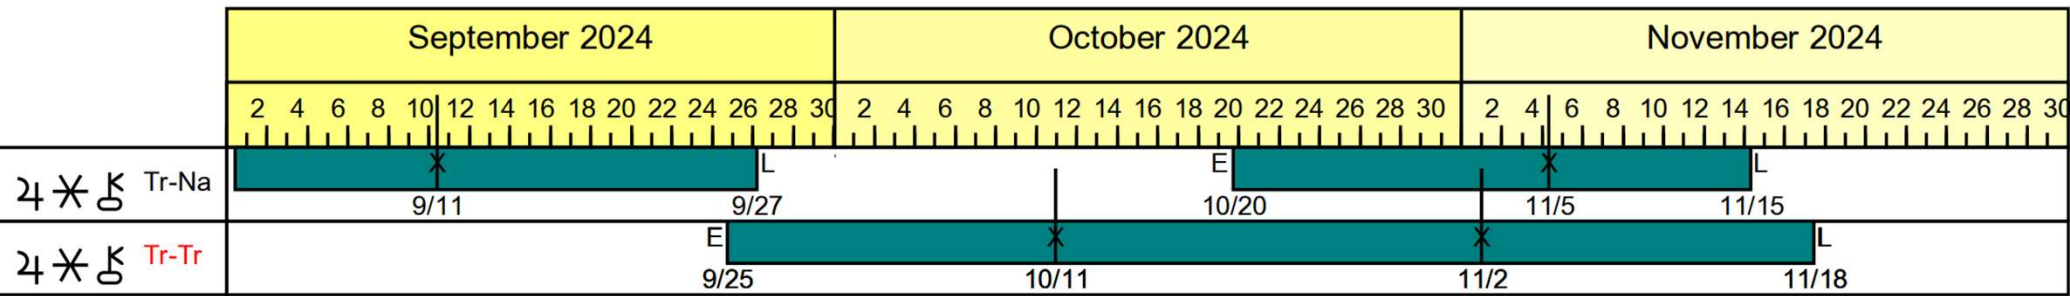

**Transiting Jupiter sextile transiting Chiron
And America's natal Chiron
Fall 2024**