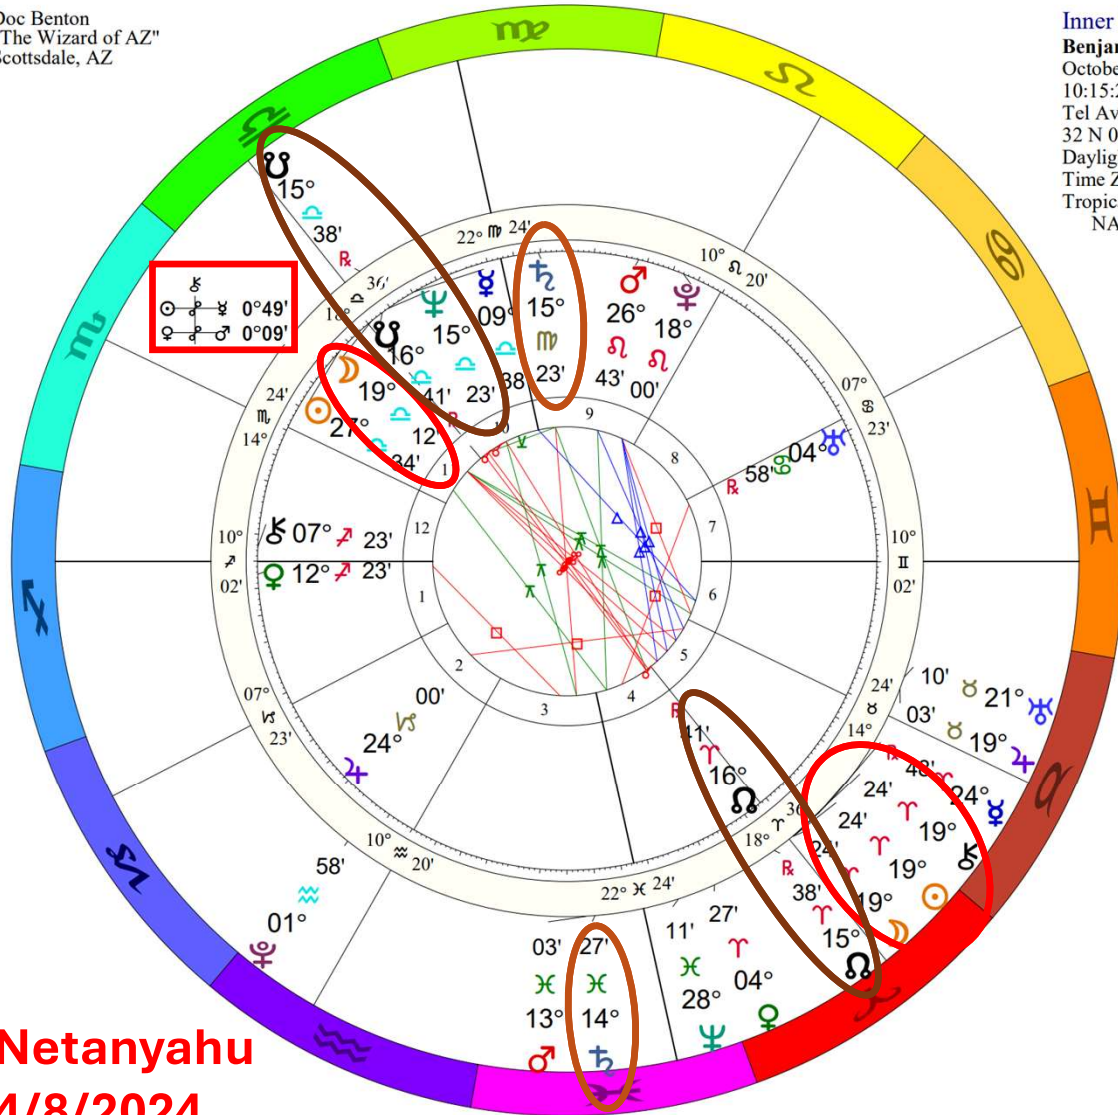

Doc Benton
"The Wizard of AZ"
Scottsdale, AZ

Inner Ring:
Benjamin Netanyahu
October 21, 1949
10:15:24 AM
Tel Aviv, Israel
32 N 04 34 E 46
Daylight Saving Time
Time Zone: 2 hours East
Tropical Koch
NATAL CHART

Outer Ring:
Solar Eclipse Apr 8 2024
April 8, 2024
11:20:37 AM
Scottsdale, Arizona
33N30'33" 111W53'54"
Standard Time
Time Zone: 7 hours West
Tropical 0-Aries
Total Solar Eclipse (astrological)
Saros Cycle 139 # 30

♃♂As	0°01's
♃♂As	0°01's
♃♂♂	0°09's
♃♂♂	0°12'a
♃♂♂	0°12'a
♃♂♂	0°13'a
♃♂♂	0°14'a
♃♂♂	0°14'a
♃♂♂	0°14'a
♃♂♂	0°14'a
♃♂♂	0°14'a
♃♂♂	0°32'a
♃♂♂	0°38'a
♃♂♂	0°40'a
♃♂♂	0°47'a
♃♂♂	0°56'a
♃♂♂	0°56'a
♃♂♂	1°03's
♃♂♂	1°03'a
♃♂♂	1°03'a
♃♂♂	1°03'a
♃♂♂	1°03'a
♃♂♂	1°14's
♃♂♂	1°17'a
♃♂♂	1°17'a
♃♂♂	1°24's
♃♂♂	1°24's
♃♂♂	1°25's
♃♂♂	1°29'a
2 additional	

**t. Sun/Moon/Chiron
opposite n. Moon**

**t. Lunar Nodal Axis
conjunct n. Lunar
Nodal Axis/Neptune**

**t. Saturn opposition n.
Saturn**

Midpoint activations

**Netanyahu
4/8/2024**