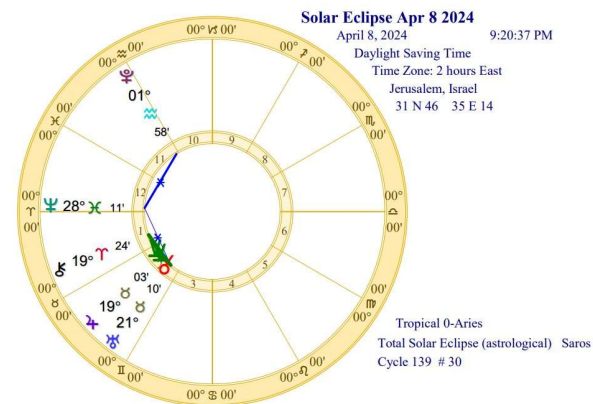

Also, even though Saturn has moved on and Pluto has moved into Aquarius, the positions of most of the outer planets are approximately the same as they were during the eclipses of October 2023. Thus, the spring of 2024 may see either a continuation of events from October 2023 or new events that are along the same lines.

Doc Benton
"The Wizard of AZ" Scottsdale, AZ