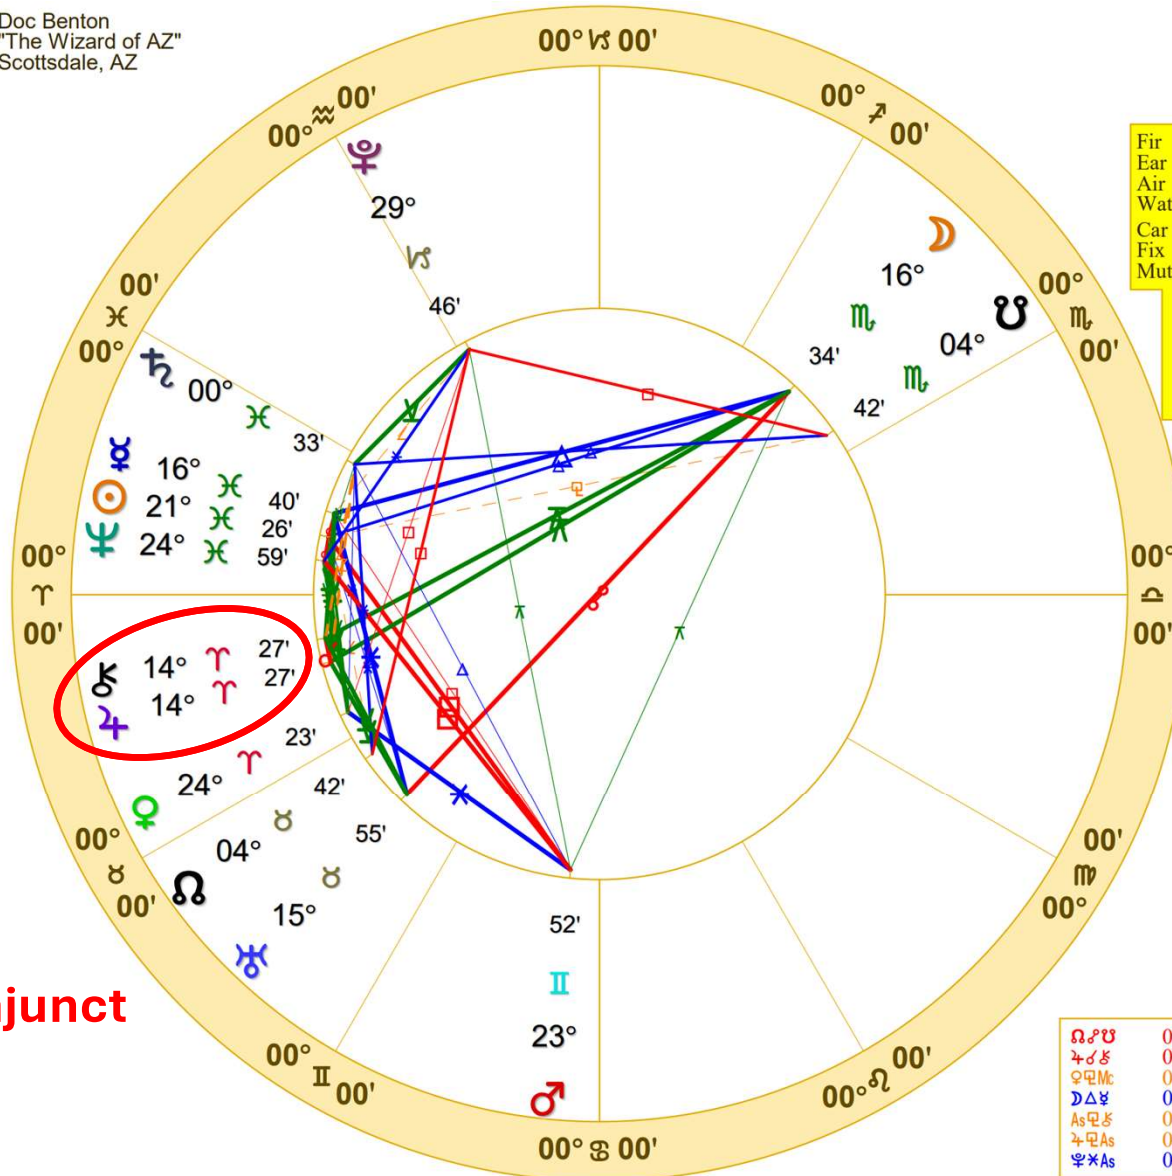

Doc Benton
"The Wizard of AZ"
Scottsdale, AZ

NATAL CHART

Transits

March 11, 2023
11:52:58 PM
Standard Time
Scottsdale, Arizona
33N30'33" 111W53'54"
Time Zone: 7 hours West
Geocentric
Tropical 0-Aries

Fir	2	0
Ear	2	0
Air	1	0
Wat	5	1
Car	3	0
Fix	2	1
Mut	5	0
P	A	S
L	A	C
A	N	E
N	E	N
E	N	D
T		

	Long.	Dwada-samsa	Speed
☉	21 30 25'38"	17 10 08	1 00
☽	16 10 33'41"	18 08 44	13 03
♃	16 30 40	20 10 04	1 52
♀	24 10 23	22 10 31	1 13
♂	23 10 52	16 30 26	0 27
♄	14 10 27	23 10 21	0 14
♅	0 30 33	6 30 37	0 07
♆	15 08 55	11 10 05	0 02
♁	24 30 59	29 10 43	0 02
♂	29 10 46	27 10 15	0 01
♄	14 10 27	23 10 21	0 03
♁	4 08 42	26 10 27	0 01
♁	29 10 17	21 10 21	0 49
♁	9 10 26	23 10 17	1 03
♁	4 10 42	26 10 27	0 01

♁♂♁	0°00'a	♀♂♂	0°30's	♂♁♁	1°06'a
♂♂♂	0°00's	♀♁♁	0°36'a	♂♁♁	1°16'a
♀♁♁	0°04's	♂♂♂	0°38's	♂♁♁	1°29'a
♂♁♁	0°07'a	♂♂♂	0°45's	♂♁♁	1°29'a
♁♁♁	0°10'a	♂♁♁	0°47's	♂♁♁	1°43's
♂♁♁	0°10'a	♂♂♂	1°06'a	♂♁♁	1°43's
♂♂♂	0°30'a	♂♂♂	1°06's	♂♁♁	1°54's

**Jupiter conjunct
Chiron
3/11/2023**