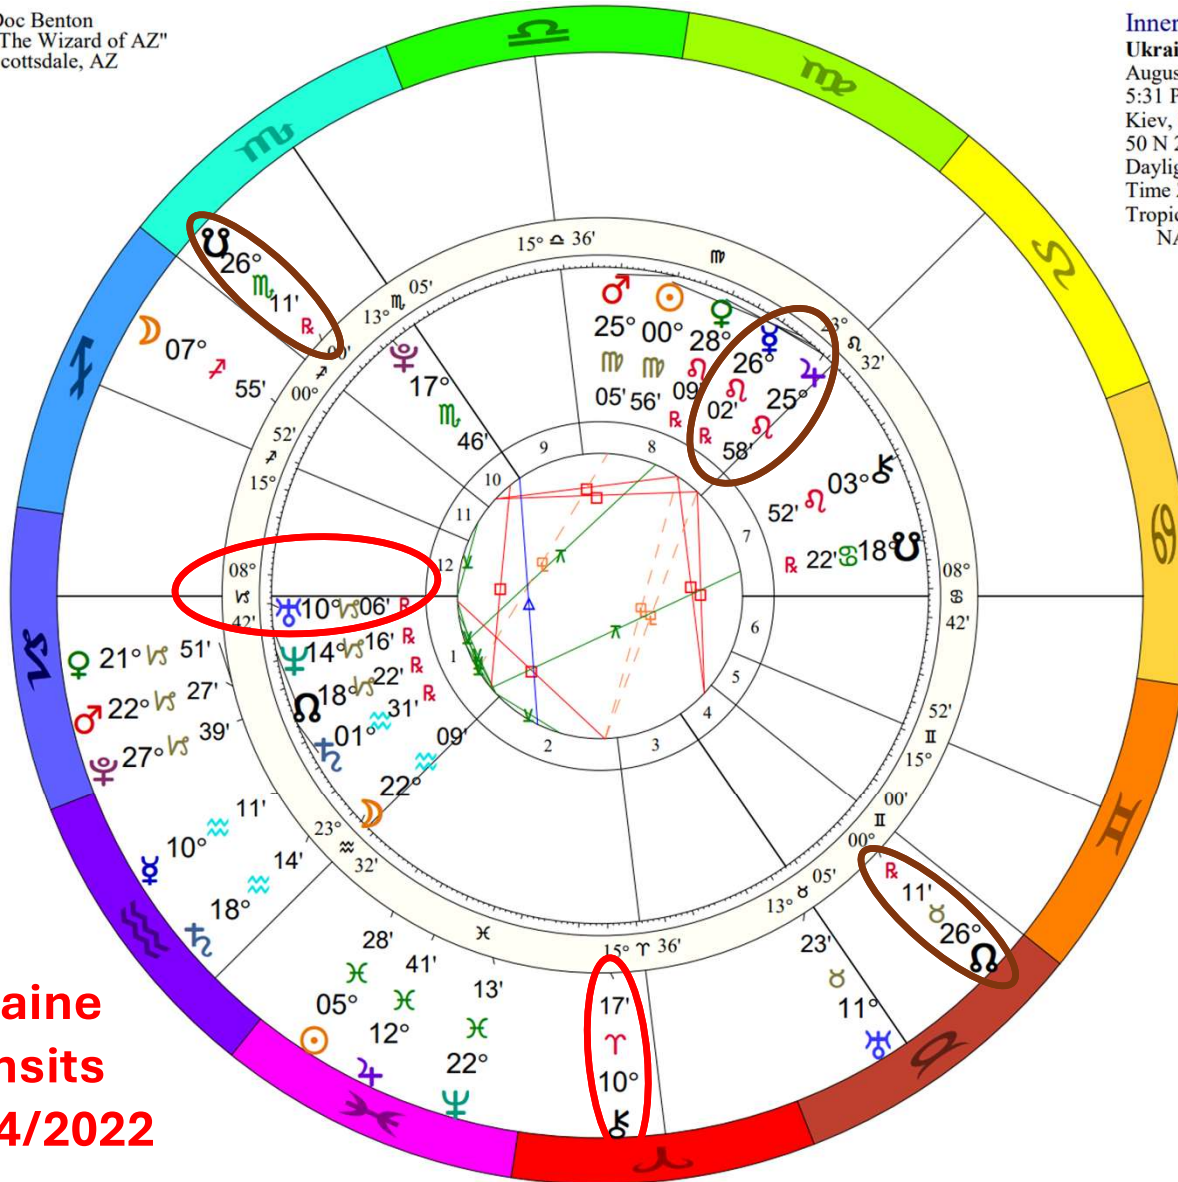

Doc Benton
"The Wizard of AZ"
Scottsdale, AZ

Inner Ring:
Ukraine Independence
August 24, 1991
5:31 PM
Kiev, Kijev, Ukraine
50 N 26 30 E 31
Daylight Saving Time
Time Zone: 2 hours East
Tropical Regiomontanus
NATAL CHART

**t. Chiron square n.
Uranus & n.
Ascendant**

**t. Lunar Nodal Axis
square n.
Mercury/Jupiter**

Outer Ring:
Ukraine Invasion
February 24, 2022
5:02 AM
Kiev, Kijev, Ukraine
50 N 26 30 E 31
Standard Time
Time Zone: 2 hours East
Tropical Regiomontanus
NATAL CHART

♃♂♂	0°04' a
♃♂♂	0°04' s
♃♂♂	0°06' s
♃♂♂	0°08' a
♃♂♂	0°08' a
♃♂♂	0°09' s
♃♂♂	0°09' s
♃♂♂	0°11' s
♃♂♂	0°12' a
♃♂♂	0°12' a
♃♂♂	0°15' s
♃♂♂	0°18' a
♃♂♂	0°19' s
♃♂♂	0°24' s
♃♂♂	0°28' s
♃♂♂	0°30' a
♃♂♂	0°38' s
♃♂♂	0°38' s
♃♂♂	0°41' s
♃♂♂	0°45' a
♃♂♂	0°47' s

**Ukraine
Transits
2/24/2022**