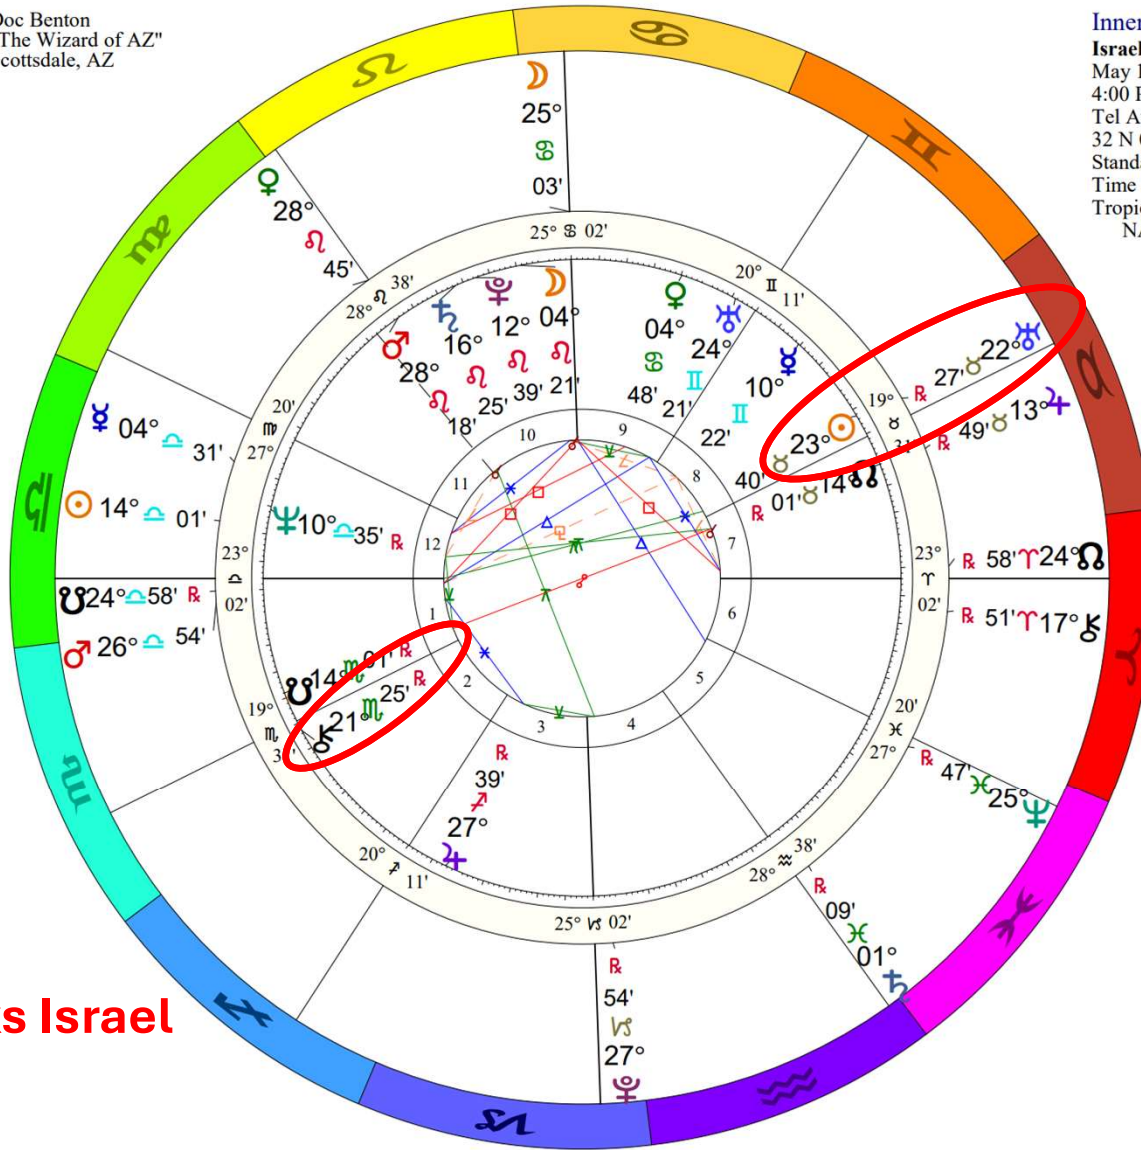

Doc Benton
"The Wizard of AZ"
Scottsdale, AZ

Inner Ring:
Israel
May 14, 1948
4:00 PM
Tel Aviv, Israel
32 N 04 34 E 46
Standard Time
Time Zone: 2 hours East
Tropical Regiomontanus
NATAL CHART

Outer Ring:
Transits
October 7, 2023
6:30 AM
Scottsdale, Arizona
33N30'33" 111W53'54"
Standard Time
Time Zone: 7 hours West
Tropical 0-Aries
NATAL CHART

♃♃♃	0°00'a
♄♄♃	0°00'a
♅♄♃	0°00's
♃♃♃♃	0°02'a
♄♄♃♃	0°02'a
♅♄♃♃	0°04's
♅♄♃♃	0°04's
♄♃♃♃	0°10's
♃♃♃♃	0°12's
♄♃♃♃	0°12's
♃♃♃♃	0°15'a
♄♃♃♃	0°17'a
♃♃♃♃	0°19'a
♃♃♃♃	0°24's
♃♃♃♃	0°24's
♃♃♃♃	0°24's
♃♃♃♃	0°27's
♃♃♃♃	0°35's
♃♃♃♃	0°37'a
♃♃♃♃	0°37'a
♃♃♃♃	0°41's
♃♃♃♃	0°41's
♃♃♃♃	0°43's
♃♃♃♃	0°45'a
♃♃♃♃	0°45'a

Hamas attacks Israel
Biwheel
10/7/2023