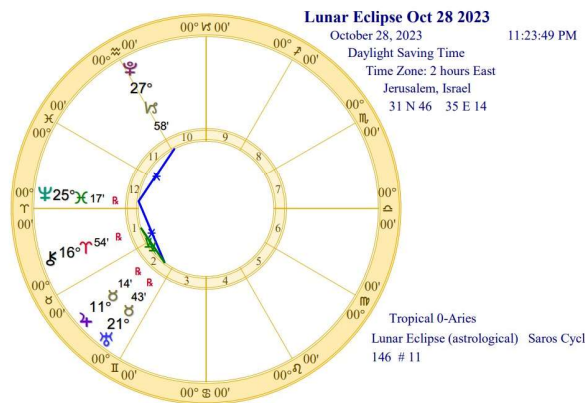

Also, even though Saturn has moved on and Pluto has moved into Aquarius, the positions of most of the outer planets are approximately the same as they were during the eclipses of October 2023. Thus, the spring of 2024 may see either a continuation of events from October 2023 or new events that are along the same lines.

Doc Benton
"The Wizard of AZ" Scottsdale, AZ