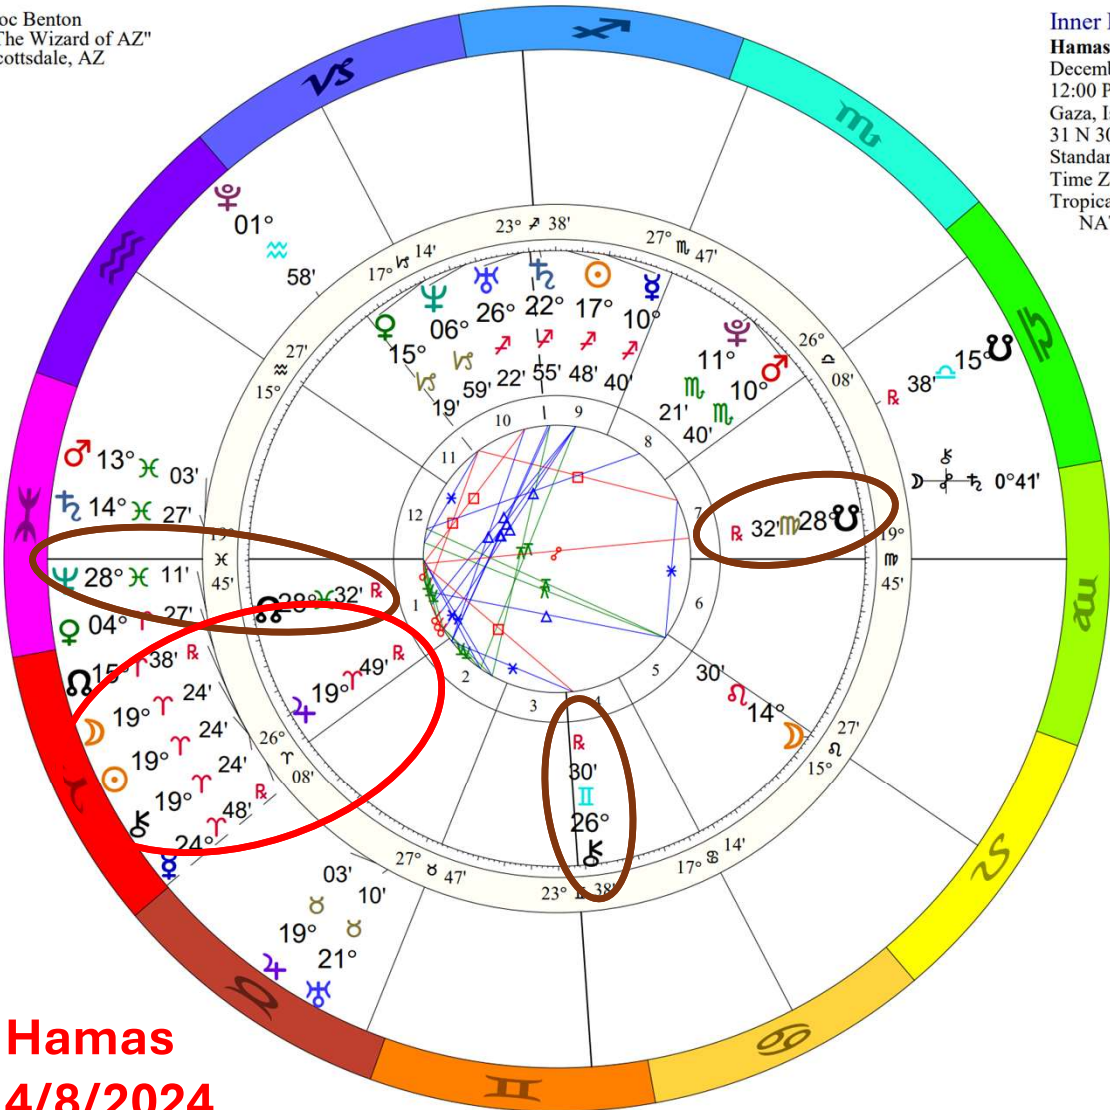

**t. Sun/Moon/Chiron
 opposite n. Moon**

**t. Lunar Nodal Axis
 conjunct n. Lunar
 Nodal Axis/Neptune**

**t. Saturn opposition n.
 Saturn**

Midpoint activations

**Netanyahu
 4/8/2024**

Doc Benton
 "The Wizard of AZ"
 Scottsdale, AZ