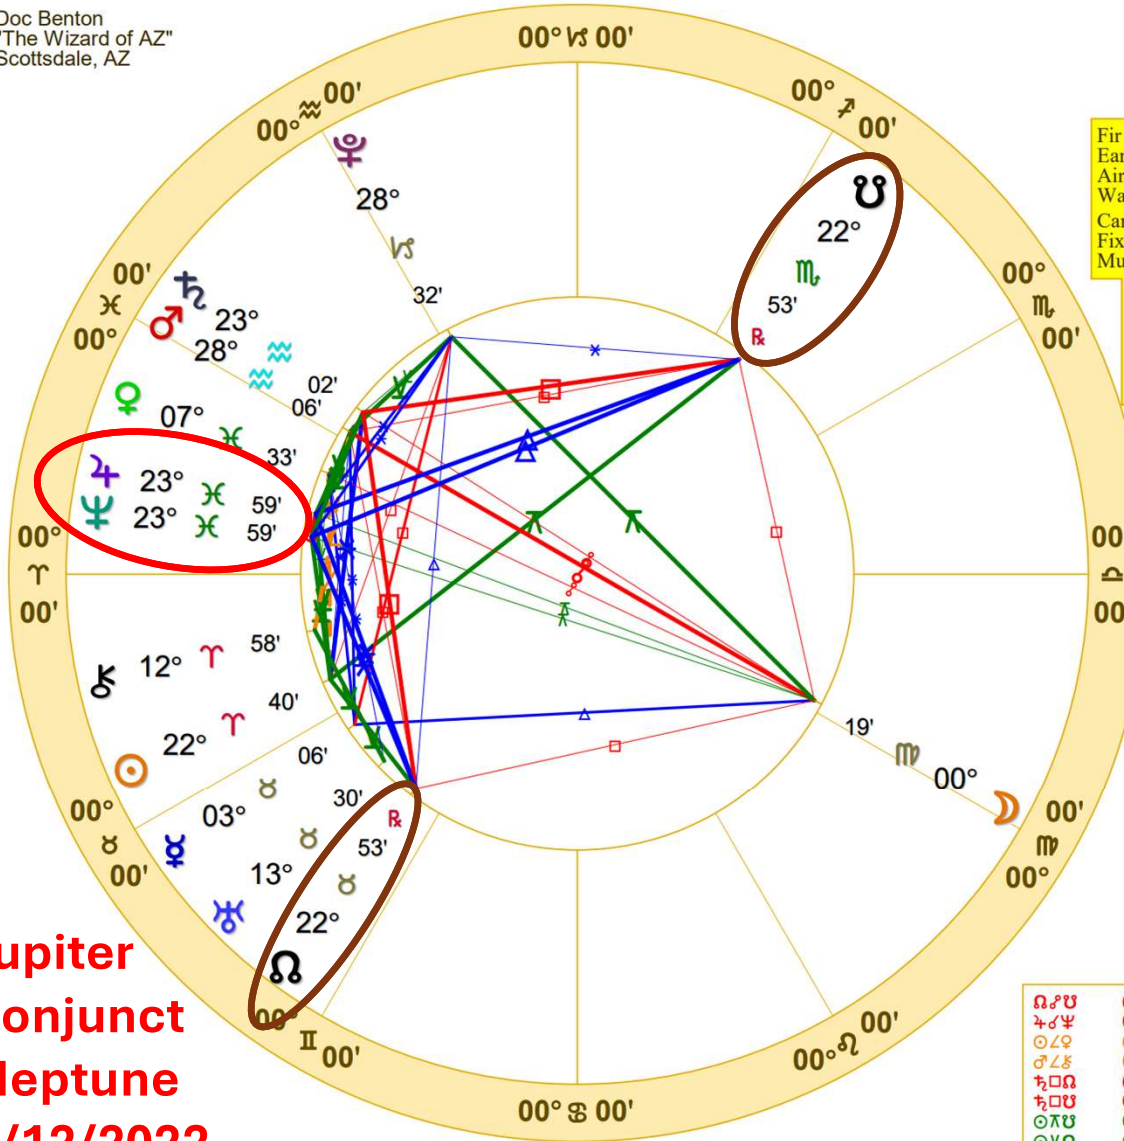

Doc Benton
"The Wizard of AZ"
Scottsdale, AZ

NATAL CHART

Transits

April 12, 2022
7:42:36 AM
Standard Time
Scottsdale, Arizona
33N30'33" 111W53'54"
Time Zone: 7 hours West
Geocentric
Tropical 0-Aries

Fir	1	0
Ear	4	1
Air	2	0
Wat	3	0
Car	2	0
Fix	4	1
Mut	4	0
P	A	S
L	A	C
A	N	E
N	E	N
E	N	E
T	D	

**Jupiter conjunct
Neptune in Pisces**

Kala Sarpa Yoga

**Jupiter
conjunct
Neptune
4/12/2022**

	Long.	Dwada-samsa	Speed
☉	22° 40' 29"	2 13 06	0.59
☽	0 18' 49"	3 18 46	12.46
☿	3 8 06	7 11 14	2.01
♀	7 36 33	0 11 38	1.06
♂	28 30 06	7 13 11	0.45
♃	23 36 59	17 17 45	0.14
♅	23 33 02	6 10 23	0.05
♁	13 8 30	12 12 04	0.03
♄	23 36 59	17 17 45	0.02
♆	28 13 32	12 12 20	0.00
♁	12 11 58	5 11 36	0.03
♁	22 8 53R	4 33 41	0.04R
♁	25 8 05	1 36 02	1.10
♁	7 33 08	25 11 36	0.58
♁	22 10 53R	4 11 41	0.04R

♁♃♅	0°00'a	♁♃♅	0°25'a	♁♃♅	1°06's
♃♅♁	0°00'a	♃♅♁	0°26'a	♃♅♁	1°06's
☉♃	0°07'a	♃♃	0°32'a	☉♃	1°18'a
♃♃♁	0°08's	♃♃♁	0°57'a	☉♃♁	1°18'a
♃♃♁	0°09's	♃♃♁	0°57'a	♃♃♁	1°47's
♃♃♁	0°09's	♃♃♁	1°05's	♃♃♁	1°51'a
♃♃♁	0°13'a	♃♃♁	1°05's	♃♃♁	1°51'a
♃♃♁	0°13'a	♃♃♁	1°05's	♃♃♁	1°05's
♃♃♁	0°21'a	♃♃♁	1°05's	♃♃♁