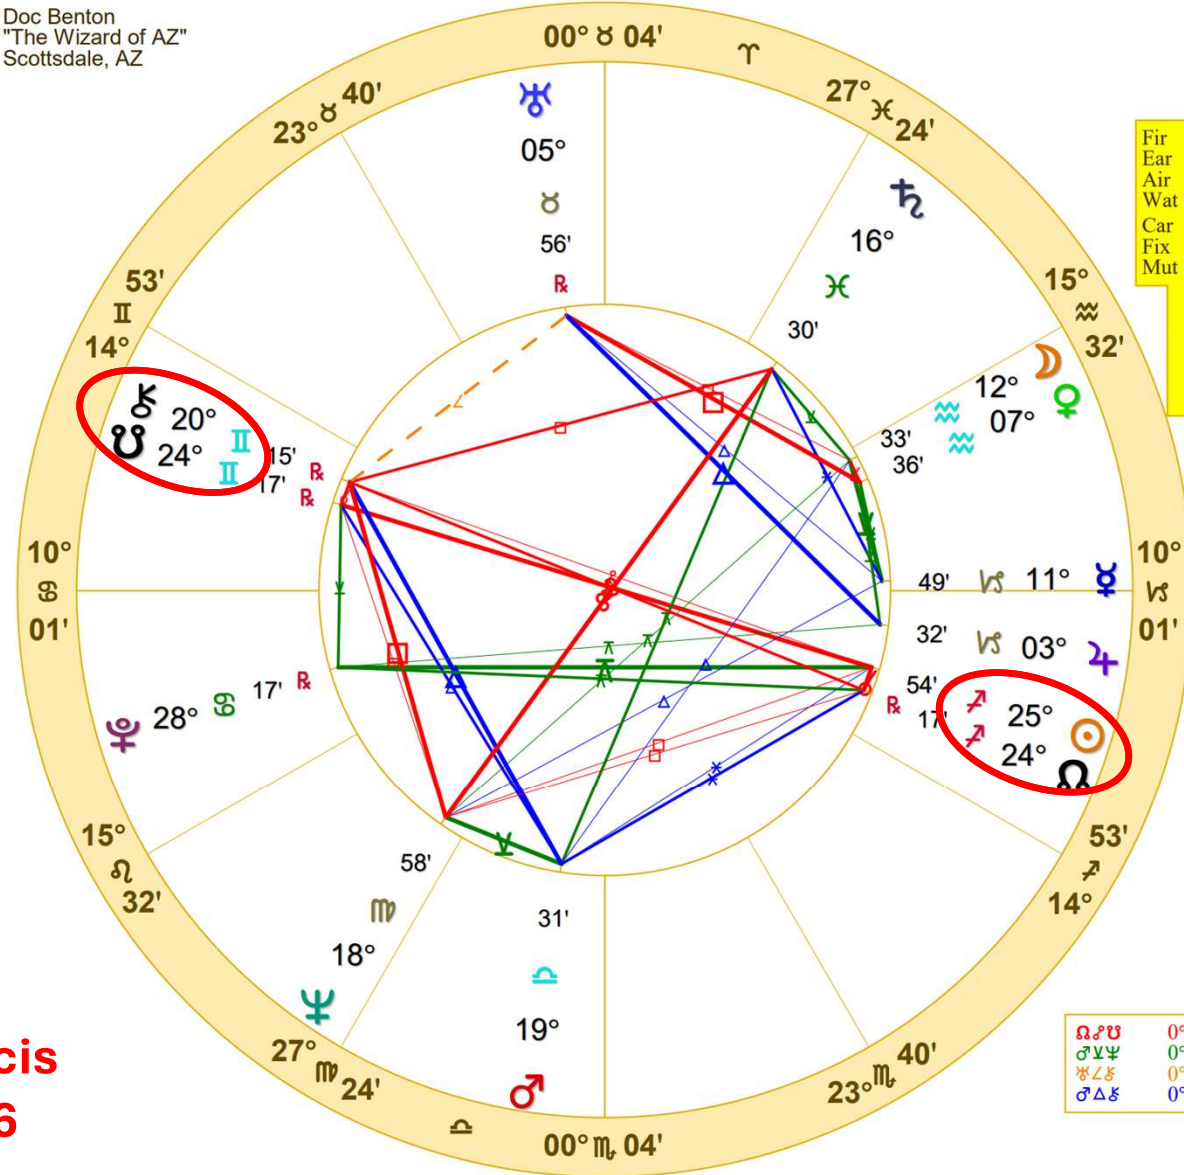

Doc Benton
"The Wizard of AZ"
Scottsdale, AZ

NATAL CHART

Pope Francis I.

December 17, 1936
9:00 PM

Daylight Saving Time
Buenos Aires, Argentina
34 S 36 58 W 27
Time Zone: 4 hours West
Geocentric
Tropical Regiomontanus

Fir	1	0
Ear	4	0
Air	3	0
Wat	2	1
Car	4	1
Fix	3	0
Mut	3	0
P	A	S
L	C	E
A	N	E
N	E	N
E	N	D
T		

	Long.	Dwada-samsa	Speed
☉	25 54'25"	10 53	1 01
☽	12 32'56"	0 35	13 02
♃	11 49	21 45	1 30
♀	7 36	1 18	1 11
♂	19 31	24 09	0 34
♄	3 32	12 28	0 14
♅	16 30	18 04	0 03
♆	5 56R	11 07	0 01R
♁	18 58	17 34	0 00
♂	28 17R	9 26	0 01R
♄	20 15R	2 54	0 04R
♁	24 17R	21 21	0 00R
♁	10 01	0 08	0 58
♁	0 04	0 51	1 02
♁	24 17R	21 21	0 00R

♁♂♁	0°00'a	♁♂♁	0°44's	♁♂♁	1°38's
♂♂♂	0°33's	♂♂♂	1°17'a	♂♂♂	1°41's
♂♂♂	0°41's	♂♂♂	1°26'a	♂♂♂	1°47's
♂♂♂	0°44'a	♂♂♂	1°38's	♂♂♂	1°48'a

Pope Francis
12/17/1936