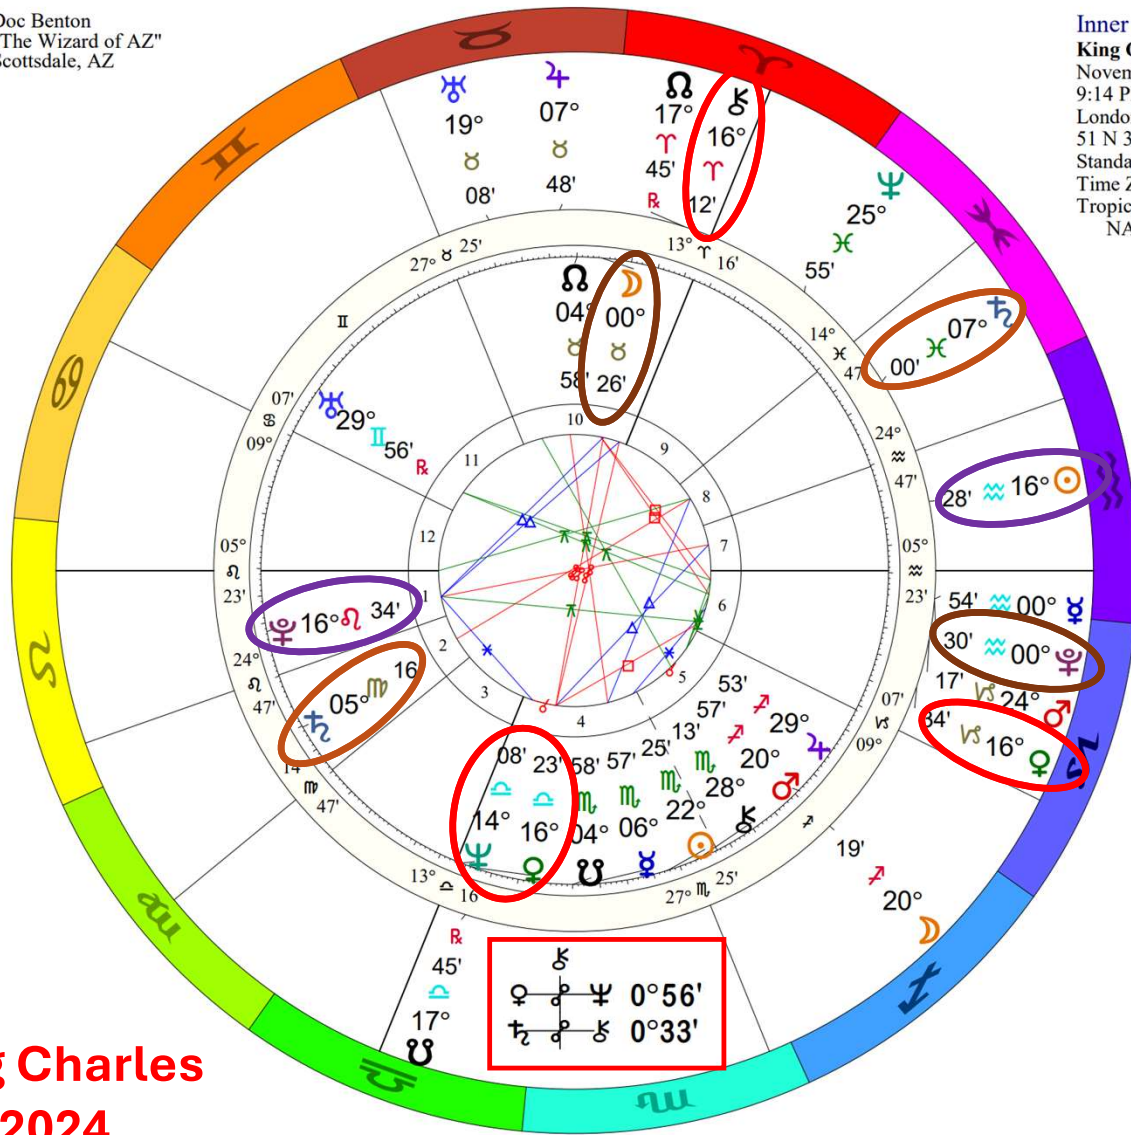

Doc Benton
"The Wizard of AZ"
Scottsdale, AZ

Inner Ring:
King Charles III
November 14, 1948
9:14 PM
London, England
51 N 30 0 W 10
Standard Time
Time Zone: 0 hours West
Tropical Regiomantus
NATAL CHART

Outer Ring:
Transits
February 5, 2024
12:17:32 PM
Scottsdale, Arizona
33N30'33" 111W53'54"
Standard Time
Time Zone: 7 hours West
Tropical Regiomantus
NATAL CHART

♄♄♄	0°00's
♄♄♃	0°02's
♃♄♄	0°05's
♄♄♄	0°05's
♄♄♄	0°05'a
♄♄♄	0°11's
♄♄♄	0°11'a
♄♄♄	0°22'a
♄♄♄	0°28's
♄♄♄	0°35's
♄♄♄	0°37's
♄♄♄	0°38'a
♄♄♄	0°49's
♄♄♄	0°50'a
♄♄♄	0°51's
♄♄♄	0°53'a
♄♄♄	0°59's
♄♄♄	1°01's
♄♄♄	1°11'a
♄♄♄	1°11'a
♄♄♄	1°22'a
♄♄♄	1°22'a
♄♄♄	1°23'a
♄♄♄	1°37's
♄♄♄	1°44's
♄♄♄	1°49'a
♄♄♄	1°52's

**t. Chiron & Venus
opposite/square n.
Venus/Neptune &
midpoints**

**t. Pluto square n.
Moon**

**t. Saturn opposite n.
Saturn**

**t. Sun opposite n.
Pluto**

**King Charles
2/5/2024**