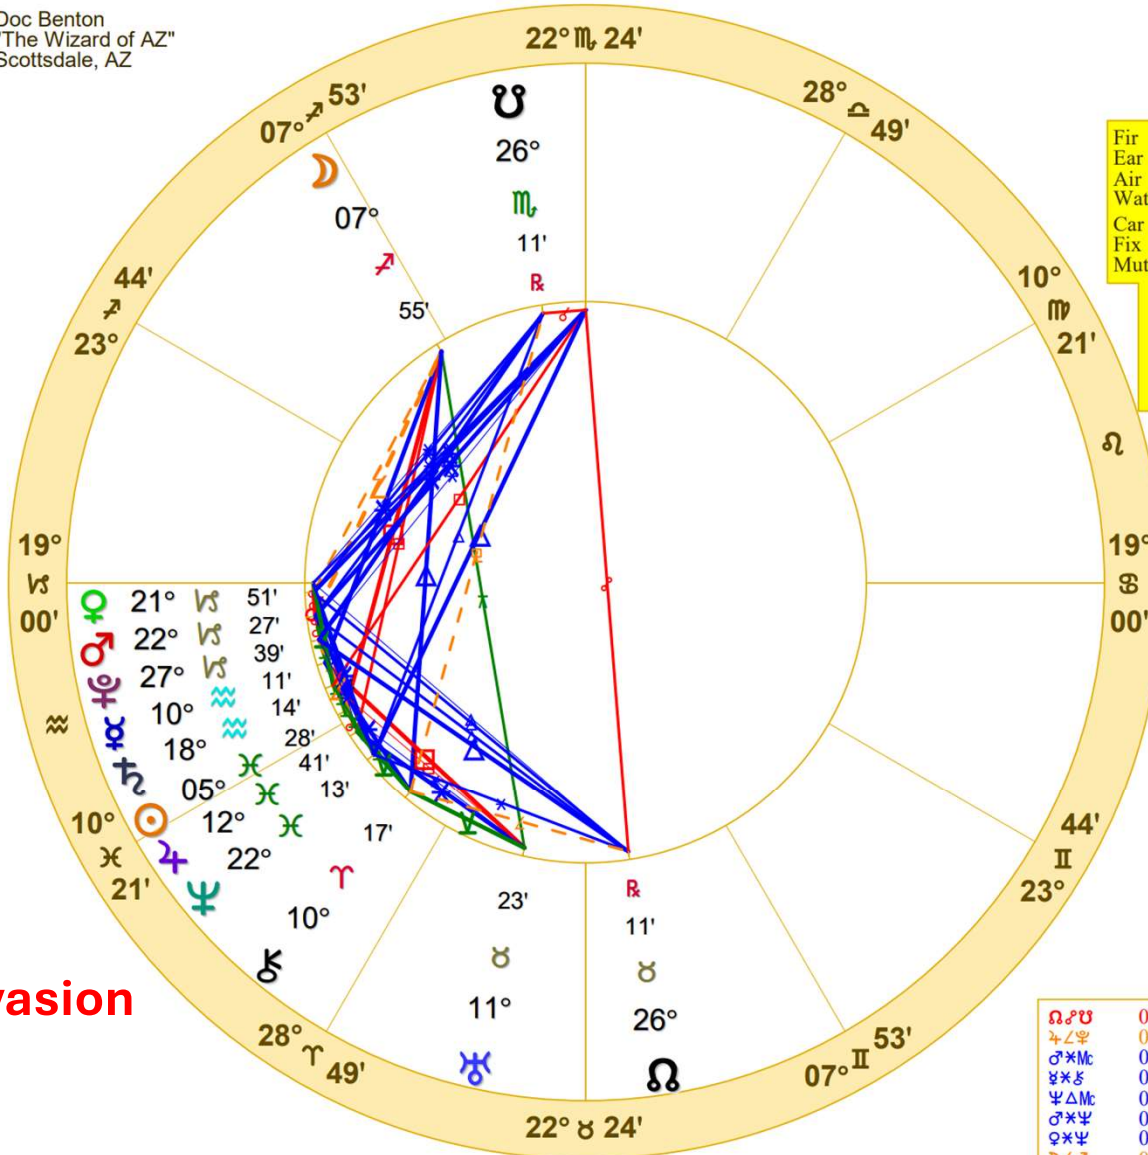

Doc Benton
"The Wizard of AZ"
Scottsdale, AZ

NATAL CHART

Ukraine Invasion

February 24, 2022
5:02 AM
Standard Time
Kiev, Kijev, Ukraine
50 N 26 30 E 31
Time Zone: 2 hours East
Geocentric
Tropical Regiomontanus

Fir	1	0
Ear	4	1
Air	2	0
Wat	3	0
Car	3	1
Fix	3	0
Mut	4	0
P	A	S
L	A	C
A	N	E
N	E	N
E	N	D
T		

	Long.	Dwada-samsa	Speed
☉	5 32 28' 14"	5 8 39	1 00
☽	7 2 54' 42"	4 36 56	14 03
☿	10 22 11	2 11 11	1 16
♀	21 13 51	22 11 07	0 44
♂	22 13 27	29 11 25	0 45
♃	12 36 41	2 11 15	0 14
♅	18 22 14	8 11 50	0 07
♄	11 8 23	16 11 40	0 02
♆	22 36 13	26 11 39	0 02
♁	27 13 39	1 2 44	0 02
♂	10 11 17	3 11 26	0 03
♁	26 8 11R	14 36 07	0 00R
♁	19 13 00	18 11 02	1 11
♁	22 11 24	28 11 49	0 58
♁	26 11 11R	14 11 07	0 00R

♁♂♂	0°00'a	♀♁♁	0°34's	♃♁♁	1°18's
♃♁♁	0°03's	♀♂♂	0°37's	♁♁♁	1°22'a
♂♁♁	0°03'a	♂♁♁	0°46's	♁♁♁	1°28'a
♁♁♁	0°06'a	♁♁♁	0°53'a	♁♁♁	1°28's
♁♁♁	0°11's	♁♁♁	0°53'a	♁♁♁	1°28's
♂♁♁	0°14's	♁♁♁	1°04's	♁♁♁	1°59'a
♀♁♁	0°23'a	♁♁♁	1°06'a		
♁♁♁	0°28's	♁♁♁	1°12'a		

**Russian invasion
of Ukraine
2/24/2022**