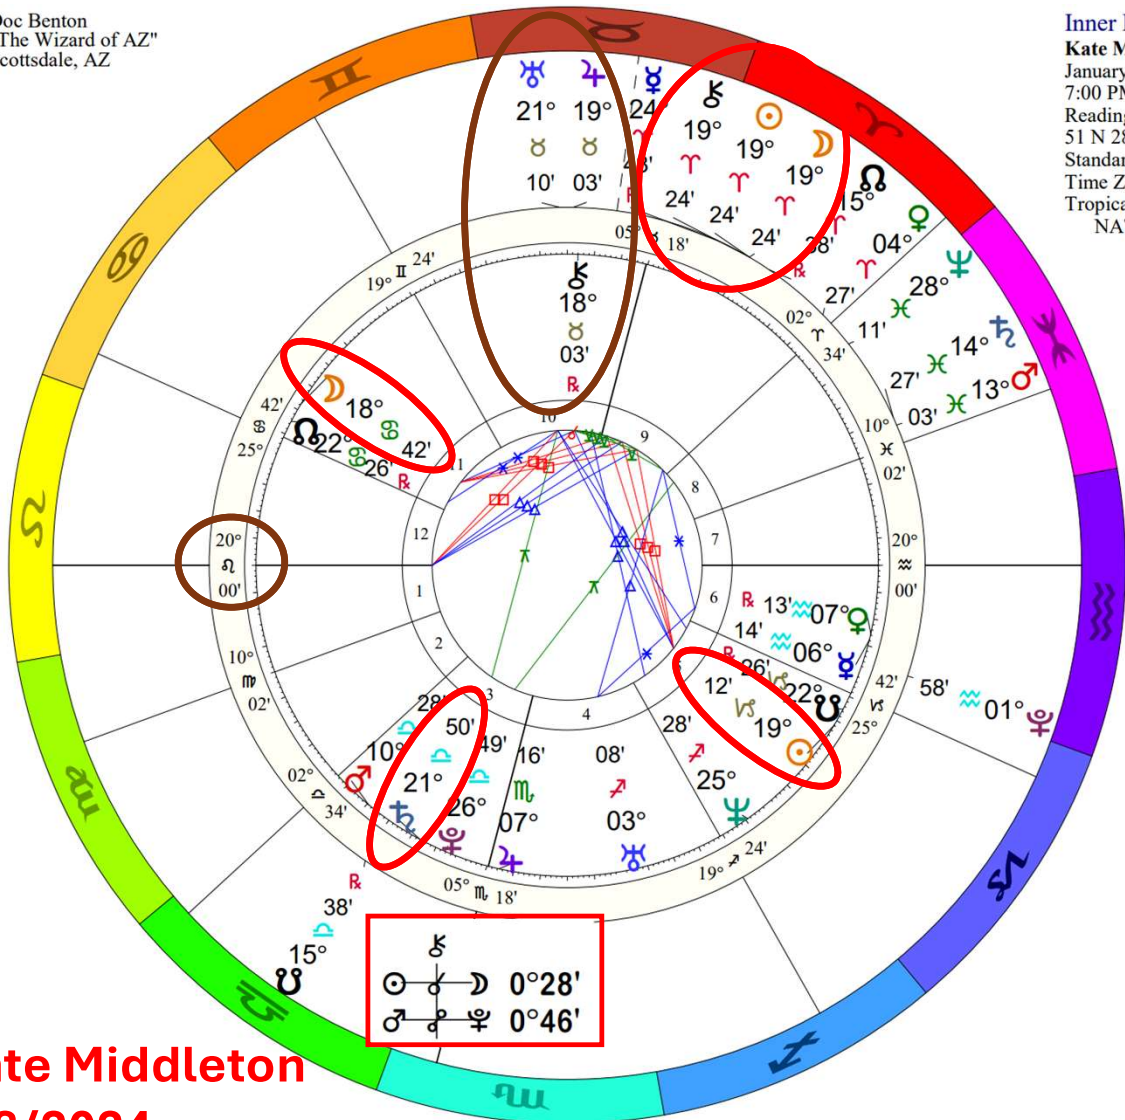

Doc Benton
"The Wizard of AZ"
Scottsdale, AZ

Inner Ring:
Kate Middleton
January 9, 1982
7:00 PM
Reading, England
51 N 28 0 W 59
Standard Time
Time Zone: 0 hours West
Tropical Regiomontanus
NATAL CHART

Outer Ring:
Solar Eclipse Apr 8 2024
April 8, 2024
11:20:37 AM
Scottsdale, Arizona
33N30'33" 111W53'54"
Standard Time
Time Zone: 7 hours West
Tropical 0-Aries
Total Solar Eclipse (astrological)
Saros Cycle 139 # 30

☉♂♂	0°09's
☉♂♂	0°12's
☉♂♂	0°12'a
☉♂♂	0°12'a
♃♂♂	0°21'a
As♂♂	0°35's
As♂♂	0°35's
♃♂♂	0°40's
♃♂♂	0°40'a
♃♂♂	0°42's
♃♂♂	0°42'a
♃♂♂	0°43'a
♃♂♂	0°51's
As♂♂	0°57's
♃♂♂	0°59's
♃♂♂	1°10's
As♂♂	1°11'a
♃♂♂	1°16'a
♃♂♂	1°16'a
♃♂♂	1°19's
♃♂♂	1°21's
♃♂♂	1°21's
♃♂♂	1°22's
♃♂♂	1°47's
☉♂♂	1°58'a

**t. Sun/Moon/Chiron
square/opposite n.
Sun/Moon & Saturn**

**t. Jupiter/Uranus
conjunct/square n.
Chiron & Ascendant**

Midpoint acitvations

**Kate Middleton
4/8/2024**