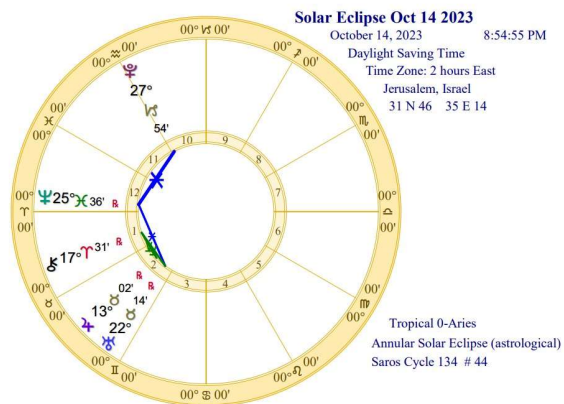

Also, even though Saturn has moved on and Pluto has moved into Aquarius, the positions of most of the outer planets are approximately the same as they were during the eclipses of October 2023. Thus, the spring of 2024 may see either a continuation of events from October 2023 or new events that are along the same lines.

Doc Benton
"The Wizard of AZ" Scottsdale, AZ