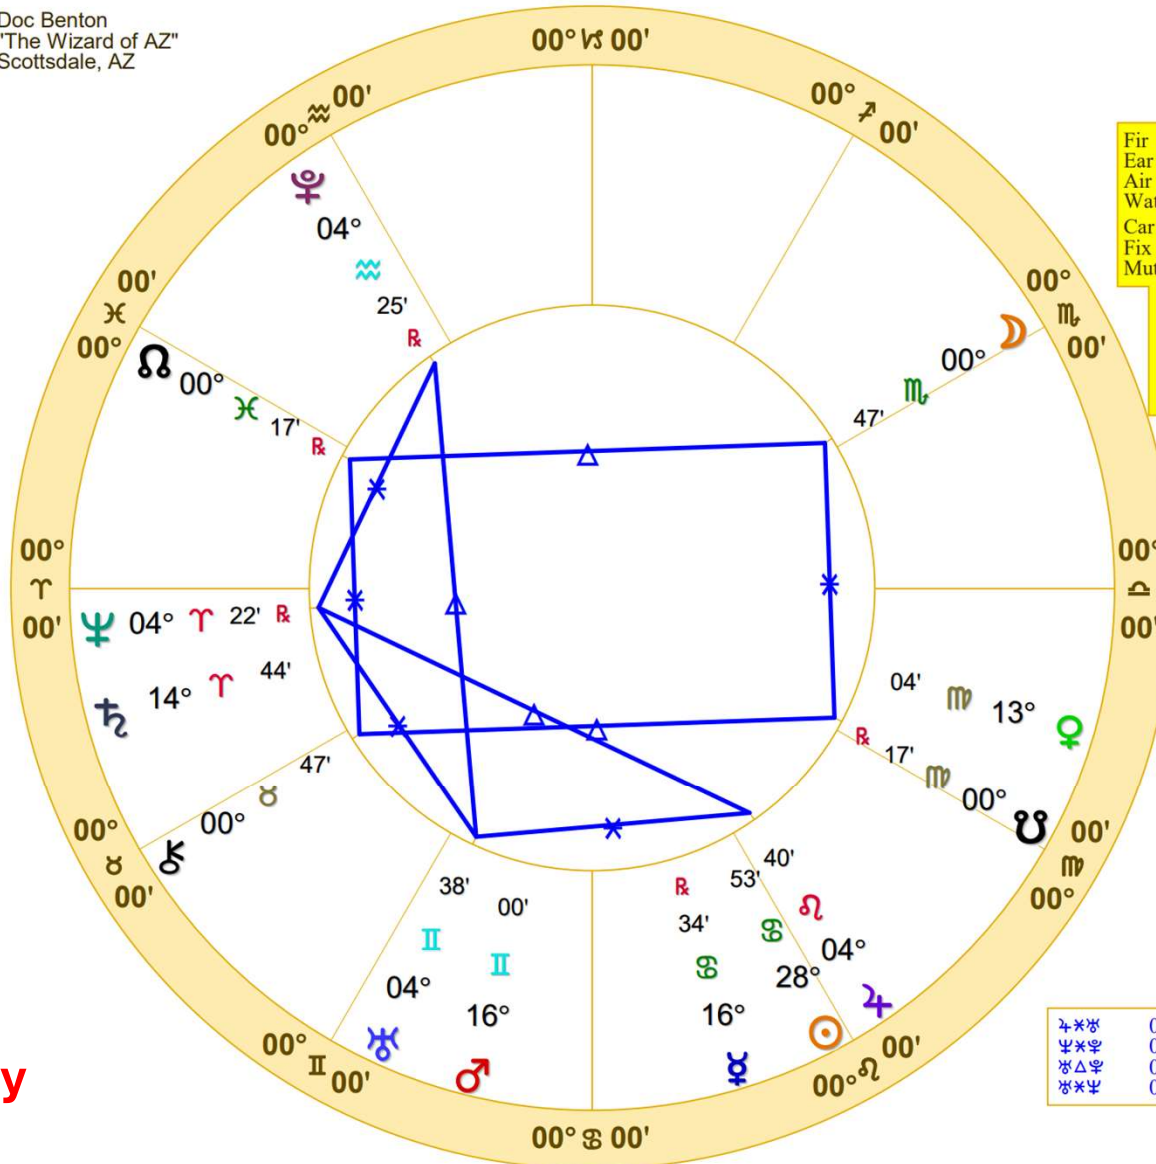

Doc Benton
"The Wizard of AZ"
Scottsdale, AZ

NATAL CHART

Transits

July 21, 2026
8:06:23 AM
Standard Time
Scottsdale, Arizona
33N30'33" 111W53'54"
Time Zone: 7 hours West
Geocentric
Tropical 0-Aries

Fir	3	1
Ear	1	0
Air	3	0
Wat	3	0
Car	4	0
Fix	3	1
Mut	3	0
P A S C E N D		

	Long.	Dwada-samsa	Speed
☉	28 8 52'55"	16 II 35	0 57
☽	0 11 47'20"	9 III 28	12 19
♃	16 8 34R	18 13 47	0 13R
♀	13 III 04	6 22 50	1 05
♂	16 II 00	11 27 58	0 41
♄	4 11 40	25 III 59	0 13
♅	14 III 44	26 III 43	0 01
♆	4 II 38	25 8 38	0 02
♇	4 III 22R	22 8 22	0 00R
♈	4 22 25R	23 11 01	0 01R
♉	0 8 47	9 8 28	0 01
♊	0 11 17R	3 11 22	0 00R
♋	29 11 46	27 8 17	0 49
♌	26 8 24	16 11 52	0 57
♍	0 III 17R	3 III 22	0 00R

♃*♄	0°02's	♄Δ♂	0°18's	♁*♃	0°31's
♂*♅	0°03'a	♁♄♂	0°30'a	♃Δ♂	0°31's
♄Δ♂	0°13's	♂Δ♁	0°31's		
♂*♂	0°16's	♂*♂	0°31's		

The Best Day
7/21/2026