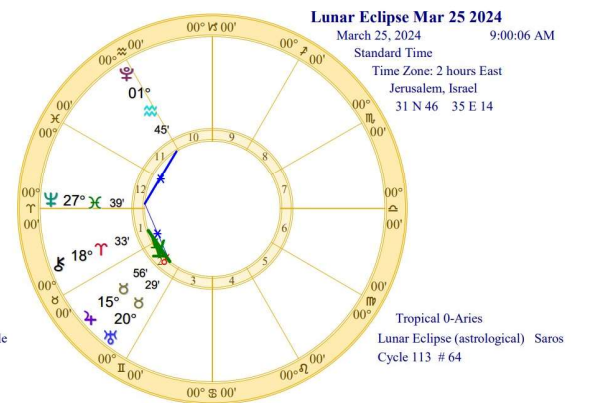

Also, even though Saturn has moved on and Pluto has moved into Aquarius, the positions of most of the outer planets are approximately the same as they were during the eclipses of October 2023. Thus, the spring of 2024 may see either a continuation of events from October 2023 or new events that are along the same lines.

Doc Benton
"The Wizard of AZ" Scottsdale, AZ