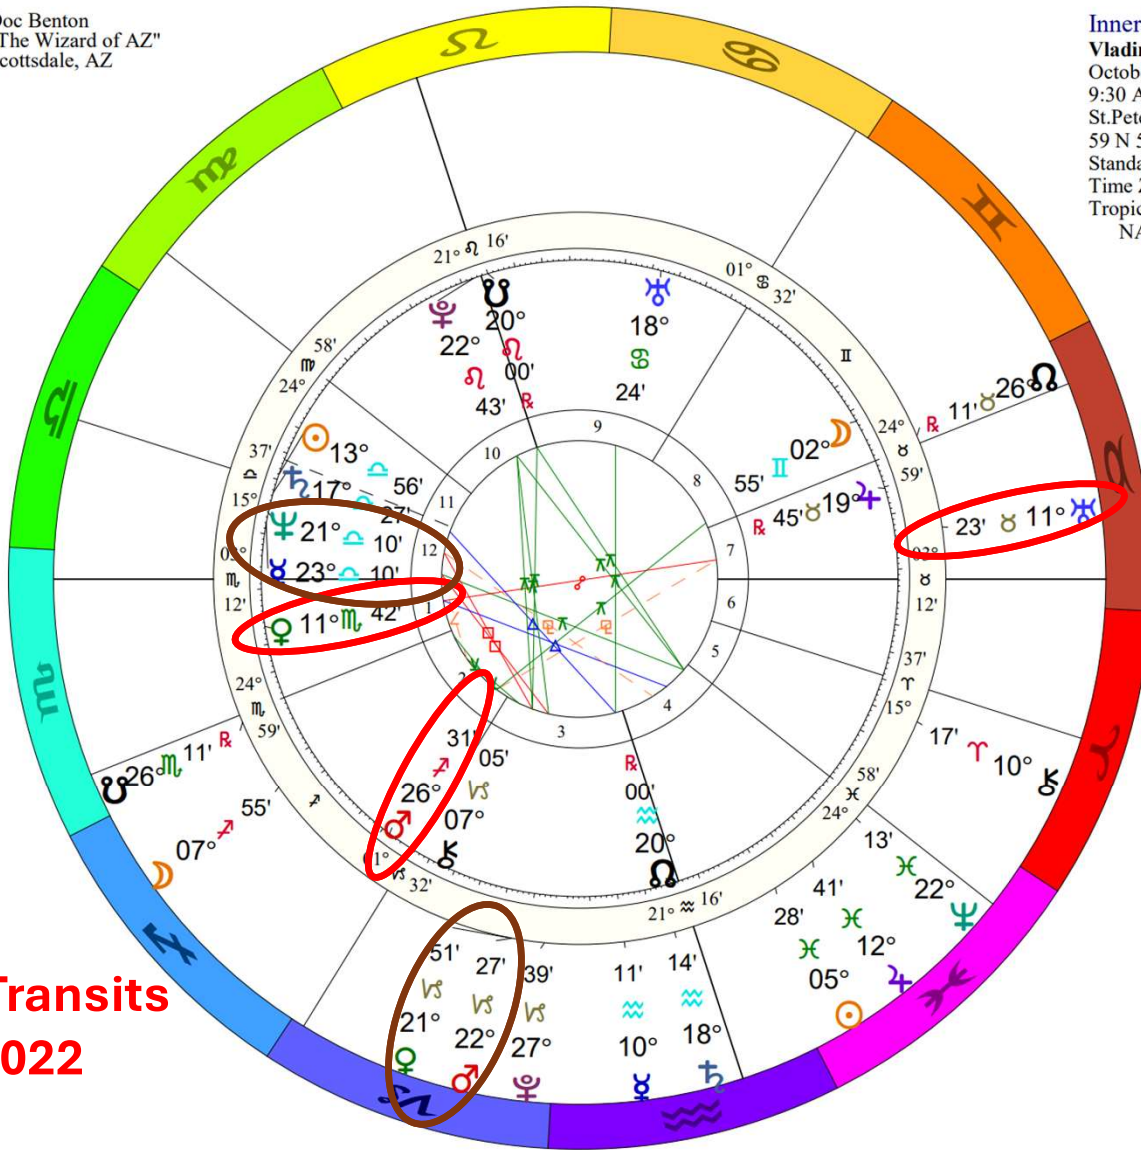

Doc Benton
"The Wizard of AZ"
Scottsdale, AZ

Inner Ring:
Vladimir Putin
October 7, 1952
9:30 AM
St. Petersburg, Russian Federation
59 N 55 30 E 18
Standard Time
Time Zone: 3 hours East
Tropical Regiomontanus
NATAL CHART

t. Uranus
opposite/sesquiqu
adrate n. Venus &
Mars

Outer Ring:
Ukraine Invasion
February 24, 2022
5:02 AM
Kiev, Kijev, Ukraine
50 N 26 30 E 31
Standard Time
Time Zone: 2 hours East
Tropical Regiomontanus
NATAL CHART

t. Venus/Mars
square n.
Mercury/Neptune

Putin Transits
2/24/2022

♂♂♂	0°08's
♂♂♂	0°10'a
♂♂♂	0°16'a
♂♂♂	0°16'a
♂♂♂	0°19's
♂♂♂	0°19's
♂♂♂	0°19'a
♂♂♂	0°21's
♂♂♂	0°21's
♂♂♂	0°30'a
♂♂♂	0°35'a
♂♂♂	0°36's
♂♂♂	0°41's
♂♂♂	0°42'a
♂♂♂	0°43's
♂♂♂	0°45'a
♂♂♂	0°46'a
♂♂♂	0°47'a
♂♂♂	0°49's
♂♂♂	0°52'a
♂♂♂	0°57's
♂♂♂	0°57'a
♂♂♂	0°59'a
♂♂♂	0°59'a
♂♂♂	0°59'a