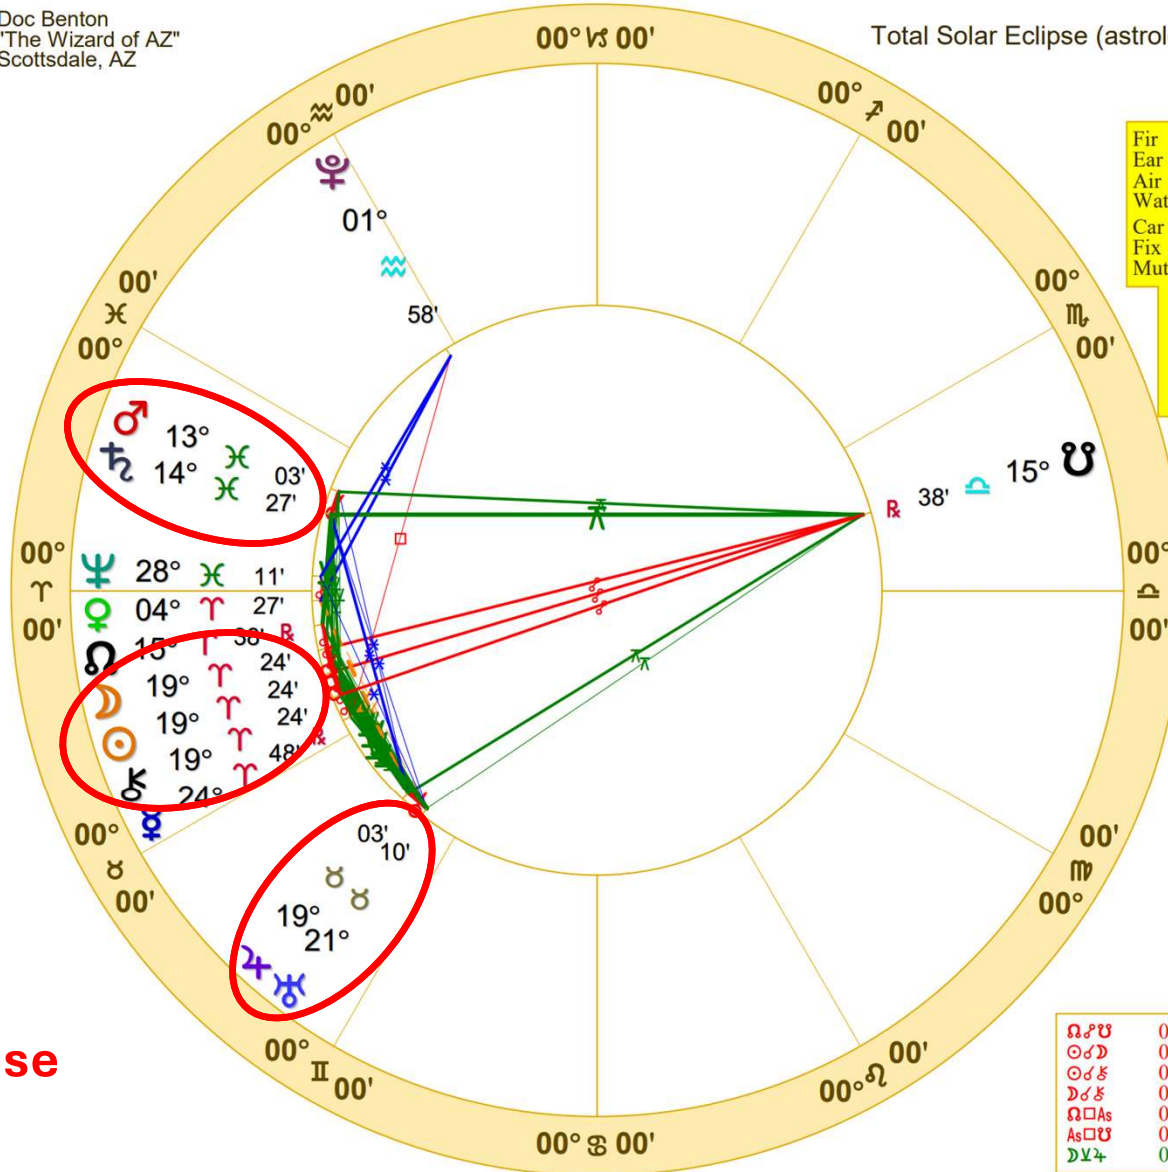

Solar Eclipse Apr 8 2024

April 8, 2024
11:20:37 AM
Standard Time
Scottsdale, Arizona
33N30'33" 111W53'54"
Time Zone: 7 hours West
Geocentric
Tropical 0-Aries

Fir	4	0
Ear	2	0
Air	1	0
Wat	3	1
Car	4	1
Fix	3	0
Mut	3	0
P	A	S
L	A	C
A	N	E
N	E	N
E	N	D