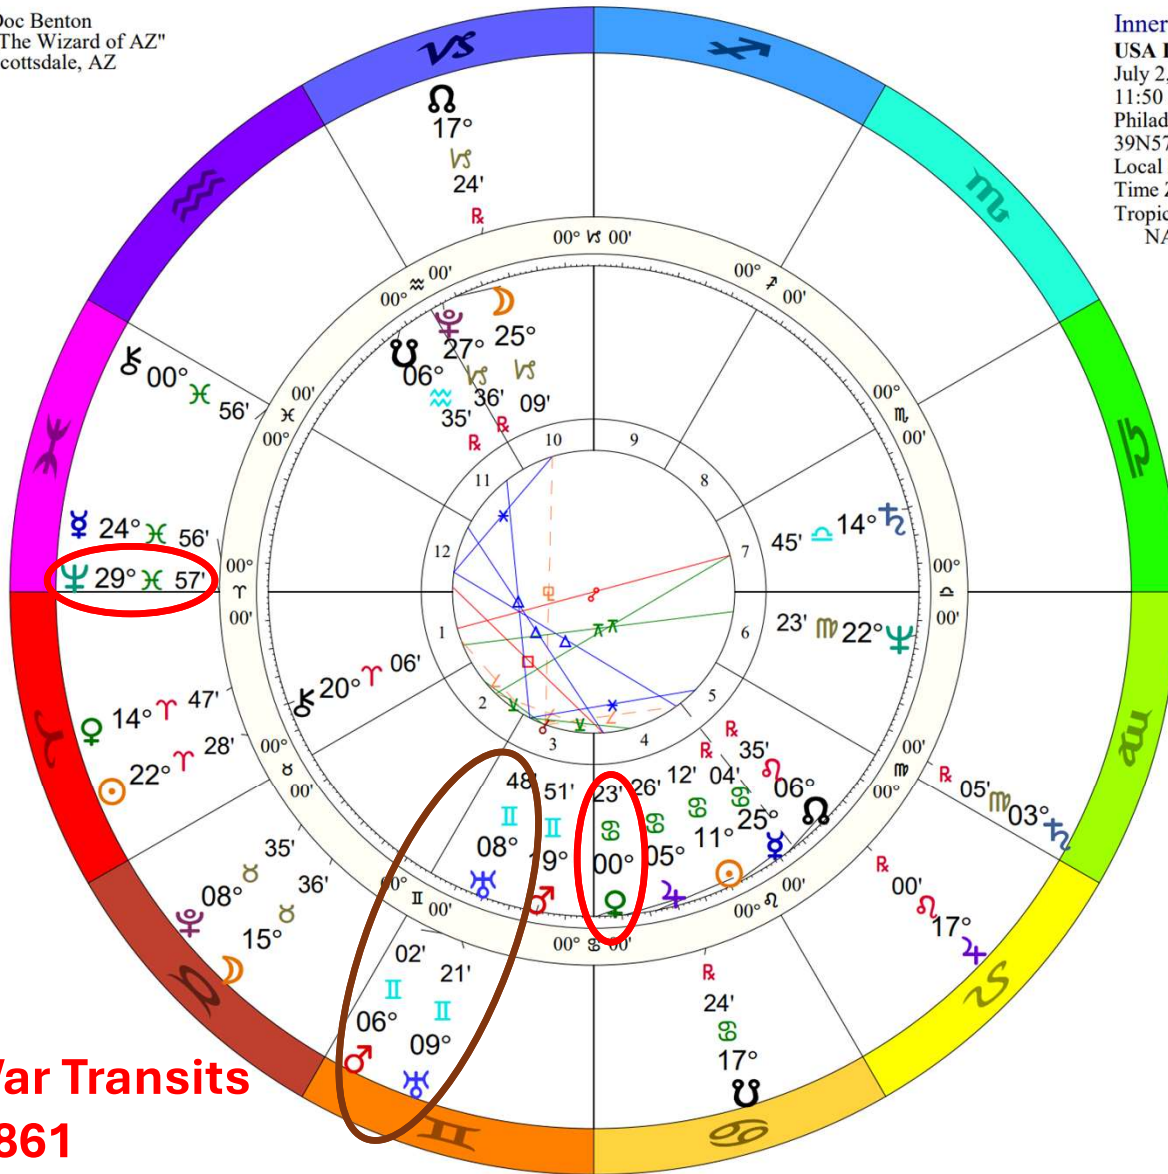

Doc Benton
"The Wizard of AZ"
Scottsdale, AZ

Inner Ring:
USA Libra
July 2, 1776
11:50 AM
Philadelphia, PA
39N57'08" 75W09'51"
Local Mean Time
Time Zone: 0 hours West
Tropical 0-Aries
NATAL CHART

**t. Neptune square
n. Venus**

**t. Mars/Uranus
conjunct n.
Uranus**

Outer Ring:
Civil War
April 12, 1861
4:30 AM
Charleston, SC
32N46'35" 79W55'52"
Local Mean Time
Time Zone: 0 hours West
Tropical Regiomontanus
NATAL CHART

♃♂♂	0°03's
♃♂♂	0°05's
♃♂♂	0°07'a
♃♂♂	0°13's
♃♂♂	0°13's
♃♂♂	0°14's
♃♂♂	0°26's
♃♂♂	0°30'a
♃♂♂	0°31'a
♃♂♂	0°32'a
♃♂♂	0°33'a
♃♂♂	0°33'a
♃♂♂	0°33'a
♃♂♂	0°37's
♃♂♂	0°38's
♃♂♂	0°43'a
♃♂♂	0°49's
♃♂♂	0°51's
♃♂♂	0°57's
♃♂♂	0°59's

**Civil War Transits
4/12/1861**