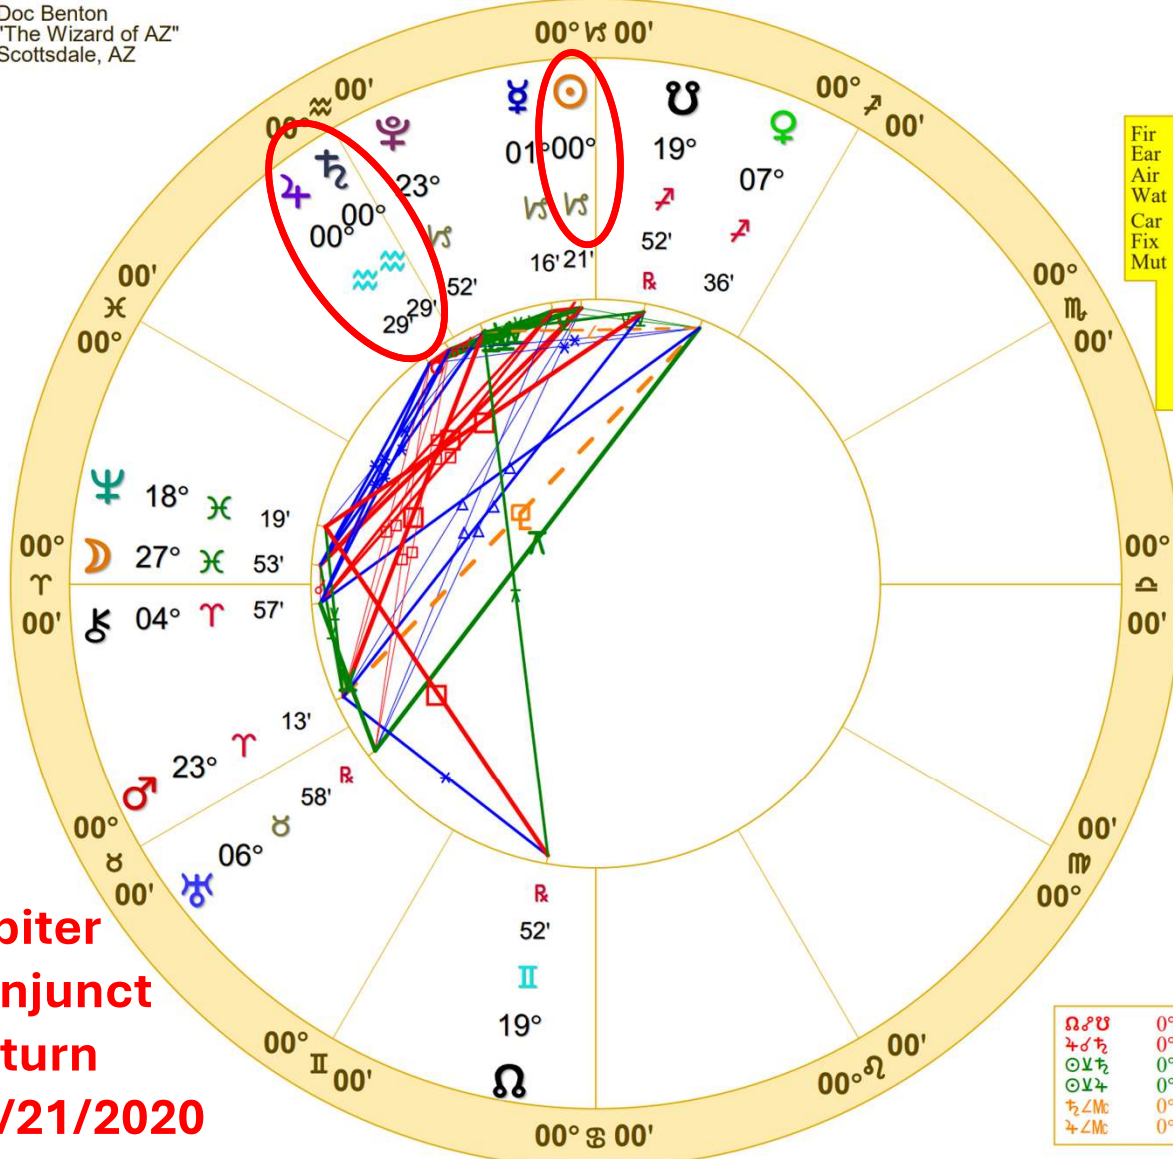

Doc Benton
"The Wizard of AZ"
Scottsdale, AZ

NATAL CHART

Transits

December 21, 2020
11:20:33 AM
Standard Time
Scottsdale, Arizona
33N30'33" 111W53'54"
Time Zone: 7 hours West
Geocentric
Tropical 0-Aries

**Jupiter conjunct
Saturn in air signs**

Winter Solstice

Fir	2	0
Ear	4	0
Air	2	0
Wat	2	1
Car	4	0
Fix	3	0
Mut	3	1
P	A	S
L	A	C
A	A	N
N	E	N
E	T	D

	Long.	Dwada-samsa	Speed
☉	0° 0' 21.09"	4° 14'	1.01
☽	27° 36' 52.52"	4° 34'	12.09
♃	1° 16'	15° 14'	1.35
♄	7° 36'	13° 14'	1.15
♅	23° 13'	8° 33'	0.23
♆	0° 29'	5° 50'	0.13
♇	0° 29'	5° 50'	0.06
♈	6° 58'R	23° 31'	0.01R
♉	18° 19'	9° 44'	0.01
♊	23° 52'	16° 20'	0.02
♋	4° 57'	29° 29'	0.00
♌	19° 52'R	28° 29'	0.00R
♍	6° 00'	12° 03'	1.26
♎	15° 16'	3° 17'	0.55
♏	19° 52'R	28° 29'	0.00R

♃♅	0°00'a	♄♅♈	0°37'a	♈*As	0°57'a
♃♆	0°00's	♄♅♈	0°39's	As♃♆	1°03's
☉♃	0°08'a	♅♈♃	0°39'a	♄♅♈	1°16'a
☉♃♅	0°08'a	♃♅♃	0°47's	♃♅♈	1°34'a
♃♅♃	0°13'a	♃♅♃	0°47's	♃♅♃	1°34'a
♃♅♃	0°13'a	♅♃♃	0°55's	♄♅As	1°36'a

**Jupiter
conjunct
Saturn
12/21/2020**