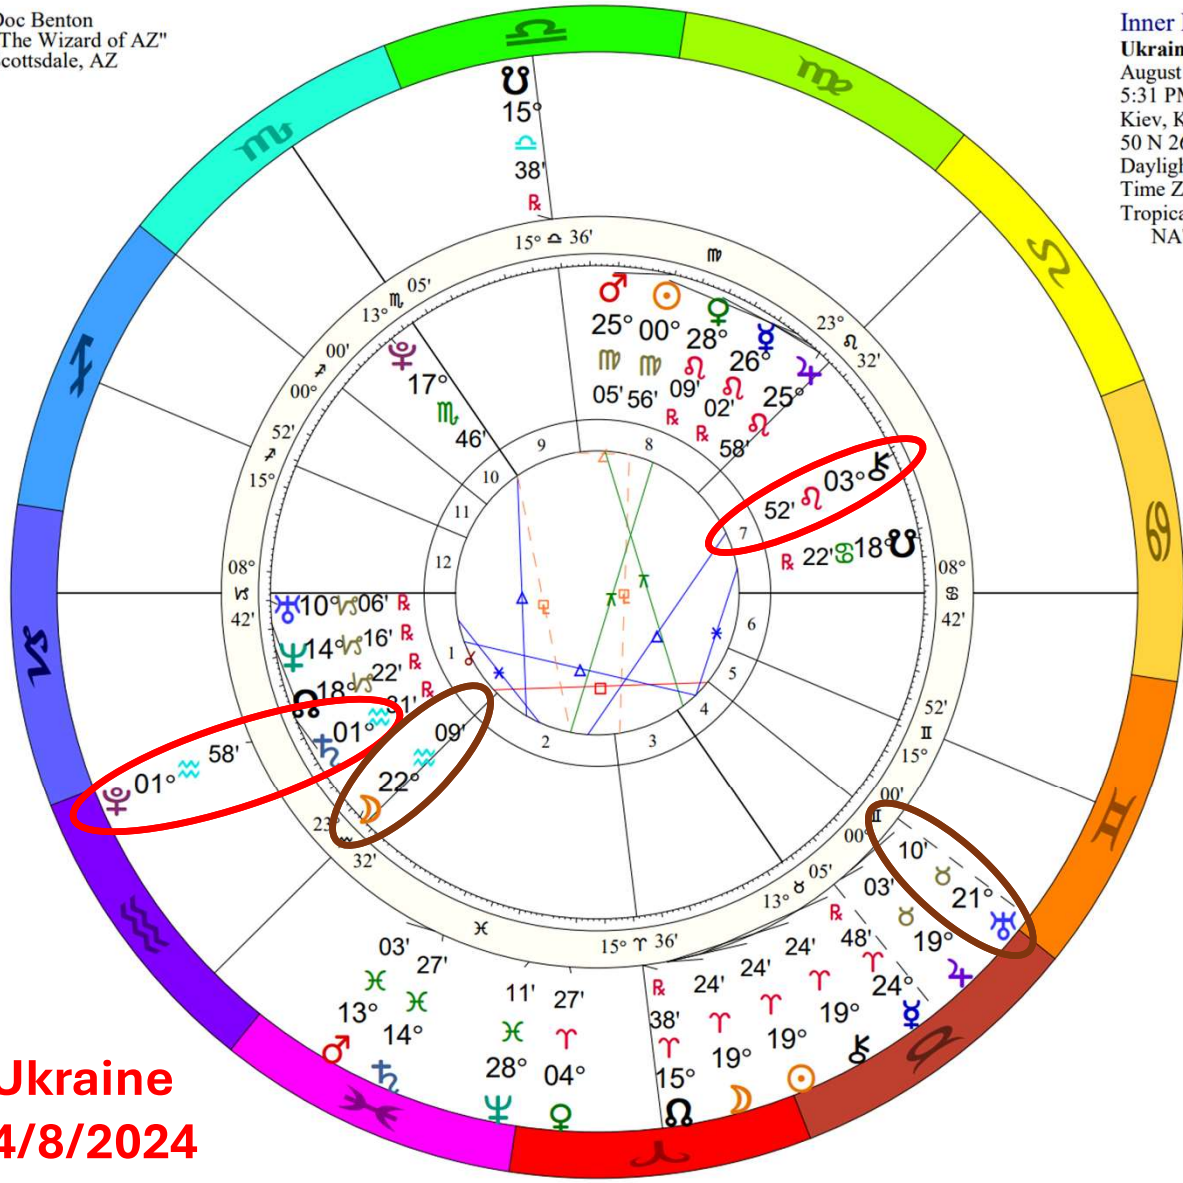

Doc Benton
"The Wizard of AZ"
Scottsdale, AZ

Inner Ring:
Ukraine Independence
August 24, 1991
5:31 PM
Kiev, Kijev, Ukraine
50 N 26 30 E 31
Daylight Saving Time
Time Zone: 2 hours East
Tropical Regiomontanus
NATAL CHART

t. Pluto
conjunct/opposite n.
Saturn/Chiron

t. Uranus square n.
Moon

Outer Ring:
Solar Eclipse Apr 8 2024
April 8, 2024
11:20:37 AM
Scottsdale, Arizona
33N30'33" 111W53'54"
Standard Time
Time Zone: 7 hours West
Tropical 0-Aries
Total Solar Eclipse (astrological)
Saros Cycle 139 # 30

♃♄♅	0°02's
♄♅♆	0°02's
♄♅♆	0°06'a
♃♄♅	0°07'a
♅♆♇	0°11's
♄♅♆	0°17's
♃♄♅	0°19's
♃♄♅	0°19's
♄♅♆	0°27's
♃♄♅	0°32'a
♄♅♆	0°35's
♄♅♆	0°41's
♅♆♇	0°41's
♄♅♆	0°42'a
♄♅♆	0°59's

Ukraine
4/8/2024