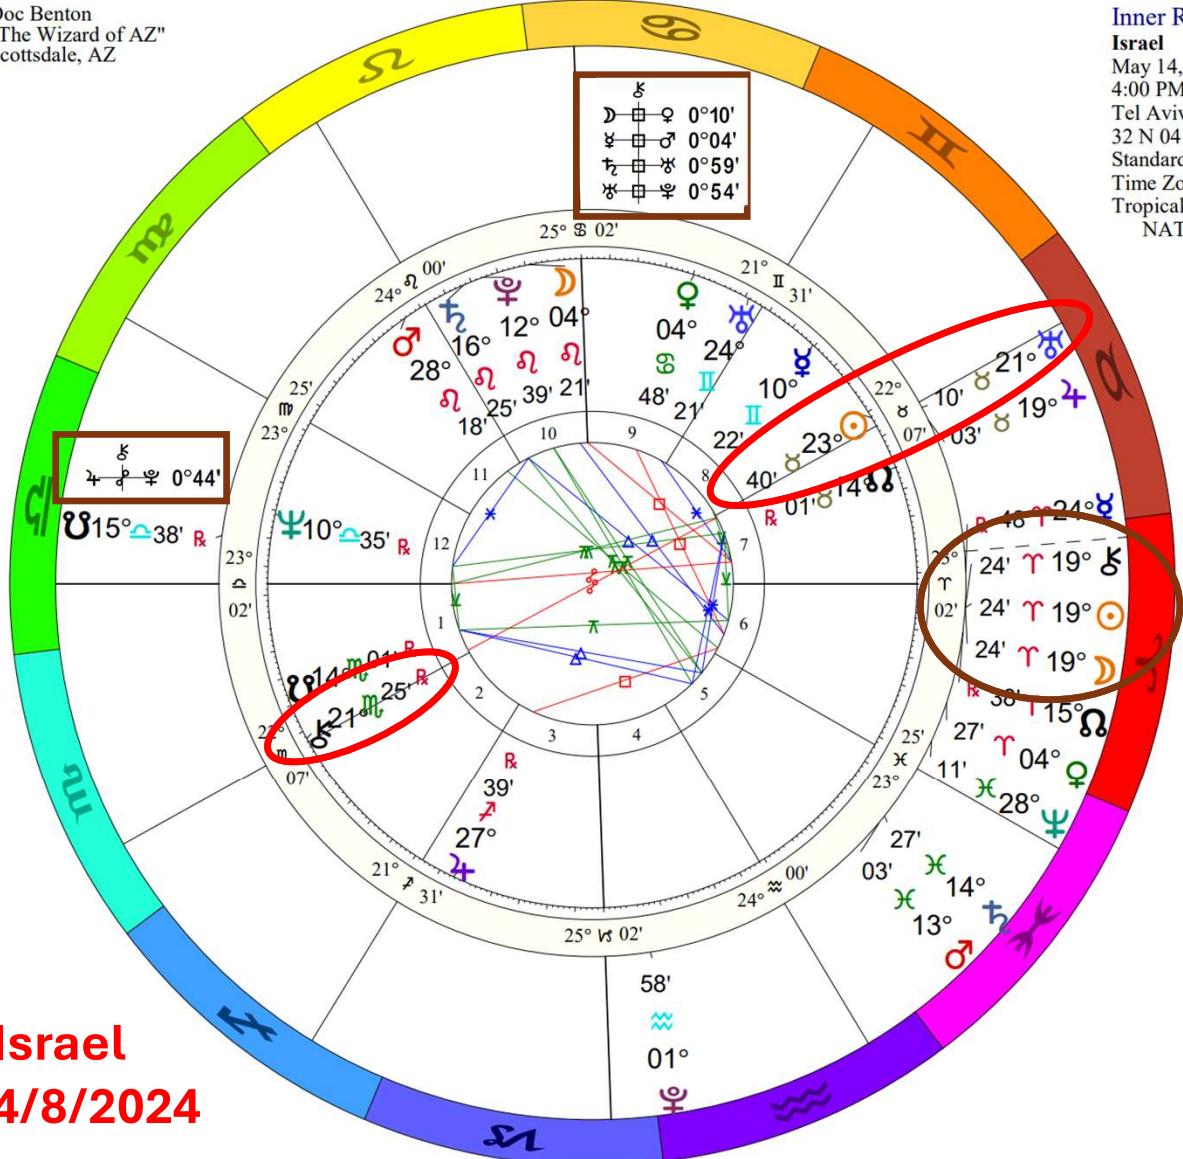

Doc Benton
"The Wizard of AZ"
Scottsdale, AZ

Inner Ring:
Israel
May 14, 1948
4:00 PM
Tel Aviv, Israel
32 N 04 34 E 46
Standard Time
Time Zone: 2 hours East
Tropical Koch
NATAL CHART

**t. Uranus
conjunct/opposite n.
Sun/Chiron**

**t. Sun/Moon/Chiron
activating Midpoints**

Outer Ring:
Solar Eclipse Apr 8 2024
April 8, 2024
11:20:37 AM
Scottsdale, Arizona
33N30'33" 111W53'54"
Standard Time
Time Zone: 7 hours West
Tropical 0-Aries
Total Solar Eclipse (astrological)
Saros Cycle 139 # 30

♃♂♂	0°05'a
♂♂♂	0°07's
♃♂♂	0°14's
♂♂♂	0°14'a
♀♂♂	0°21'a
♂♂♂	0°25's
♂♂♂	0°26's
♂♂♂	0°26's
♂♂♂	0°27'a
♂♂♂	0°33's
♂♂♂	0°48's
♂♂♂	0°48's
♂♂♂	0°58'a
♂♂♂	0°58'a
♂♂♂	1°01'a
♂♂♂	1°08'a
♂♂♂	1°23's
♂♂♂	1°23's
♂♂♂	1°36's
♂♂♂	1°36's
♂♂♂	1°36's
♂♂♂	1°36's
♂♂♂	1°45'a
♂♂♂	1°49's
♂♂♂	1°52's
♂♂♂	1°58'a

**Israel
4/8/2024**