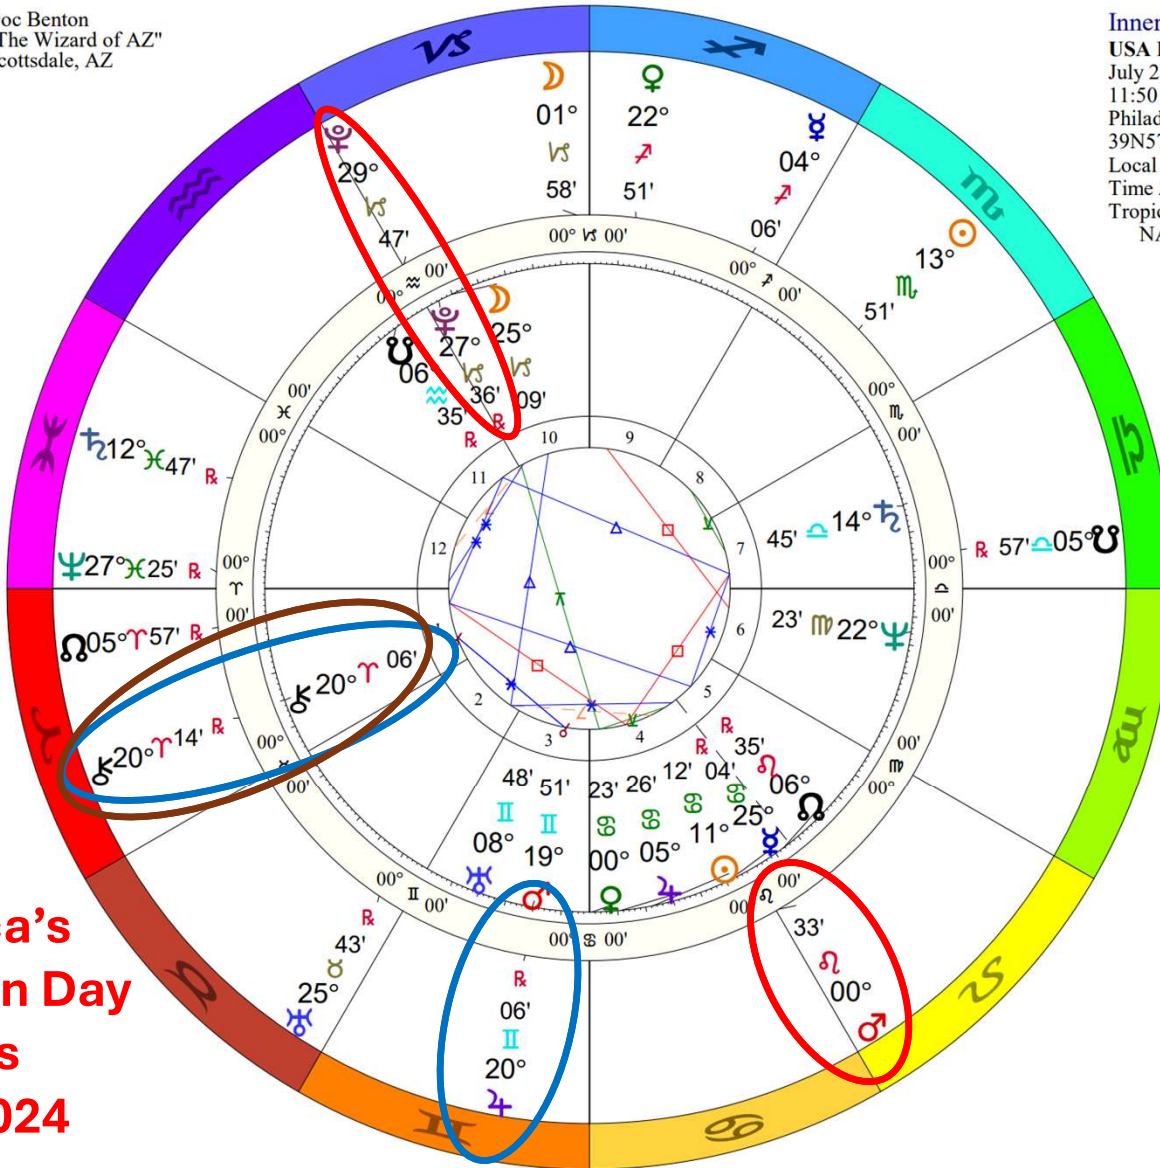

Doc Benton
"The Wizard of AZ"
Scottsdale, AZ

Inner Ring:
USA Libra
July 2, 1776
11:50 AM
Philadelphia, PA
39N57'08" 75W09'51"
Local Mean Time
Time Zone: 0 hours West
Tropical 0-Aries
NATAL CHART

Outer Ring:
Transits
November 5, 2024
12:00 PM
Scottsdale, Arizona
33N30'33" 111W53'54"
Standard Time
Time Zone: 7 hours West
Tropical 0-Aries
NATAL CHART

**t. Pluto/Mars
conjunct/oppositi
on n. Pluto & t.
Pluto**

**t. Chiron conjunct
n. Chiron**

**t. Jupiter sextile n.
Chiron & t. Chiron**

♄♃	0°00'a
♄♄	0°09'a
♀♃	0°10's
♁♃	0°10'a
♁♁♁	0°11'a
♁♁♁	0°11's
♂♃	0°14'a
♂♄	0°23'a
♁♁♀	0°28's
♁♁♁	0°30's
♁♁♁	0°31'a
♁♁♁	0°31'a
♁♁♁	0°33'a
♀♁♁	0°36'a
♁♁♁	0°38's
♁♁♁	0°38's
♁♁♁	0°38's
♁♁♁	0°38's
♁♁♁	0°39'a
♁♁♁	0°48'a
♁♁♁	0°53'a

**America's
Election Day
Transits
11/5/2024**