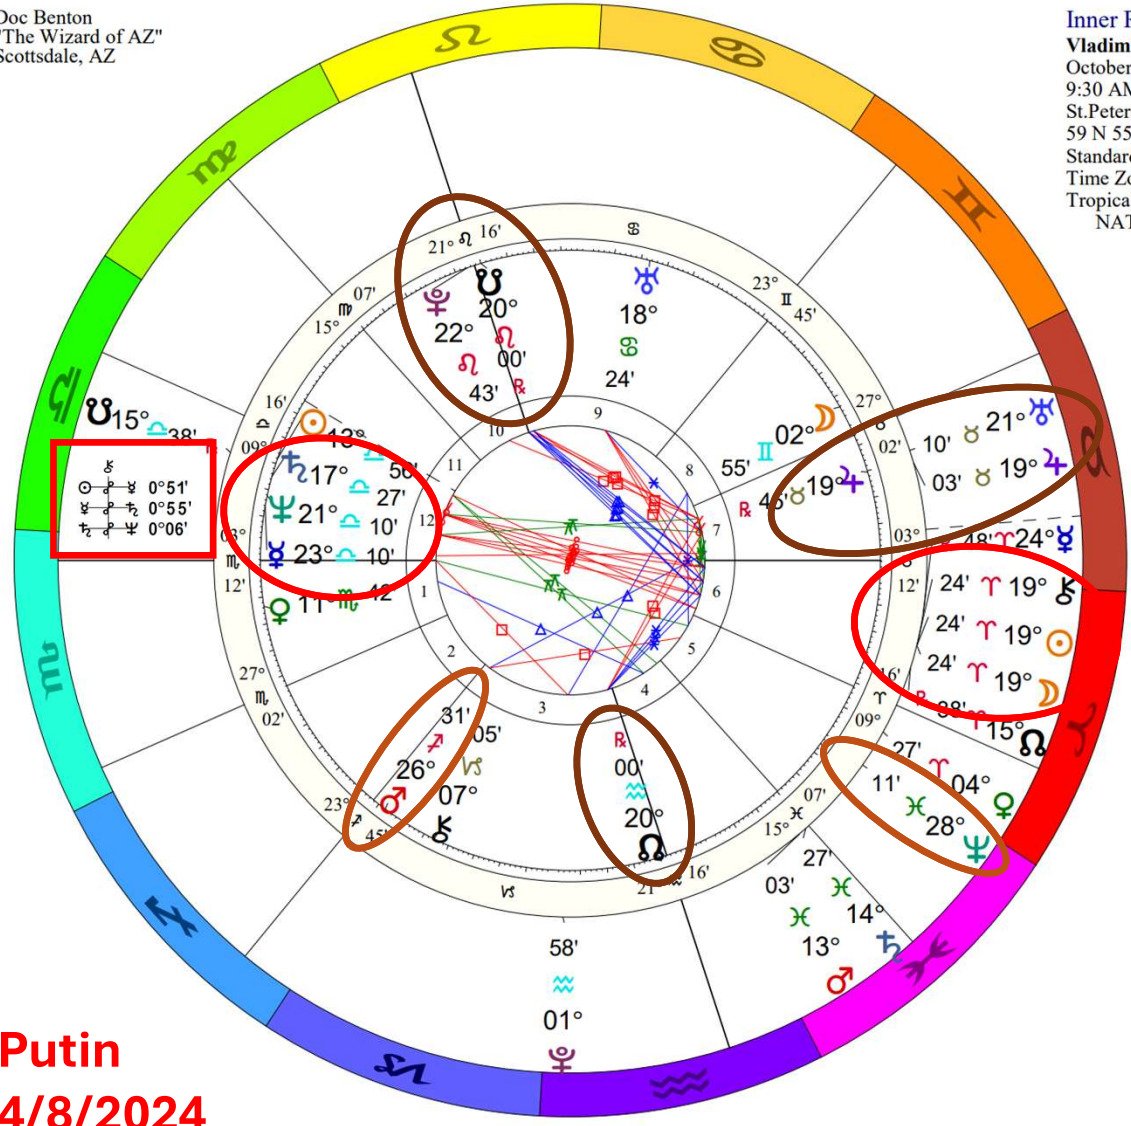

Doc Benton
"The Wizard of AZ"
Scottsdale, AZ

Inner Ring:
Vladimir Putin
October 7, 1952
9:30 AM
St. Petersburg, Russian Federation
59 N 55 30 E 18
Standard Time
Time Zone: 3 hours East
Tropical Koch
NATAL CHART

Outer Ring:
Solar Eclipse Apr 8 2024
April 8, 2024
11:20:37 AM
Scottsdale, Arizona
33N30'33" 111W53'54"
Standard Time
Time Zone: 7 hours West
Tropical 0-Aries
Total Solar Eclipse (astrological)
Saros Cycle 139 # 30

Putin
4/8/2024

**t. Sun/Moon/Chiron
opposite n.
Saturn/Neptune/Mercury**

**t. Uranus/Jupiter
conjunct/square n.
Jupiter/Pluto/South
Node/Midheaven**

**t. Neptune square n.
Mars**

Midpoint activations

♄♁♂	0°00's
♁♁♂	0°06's
♃♂♂	0°21'a
♃♂♁	0°21'a
♃♂♂	0°21'a
♁♁♂	0°32'a
♁♁♂	0°35'a
♁♁♂	0°35'a
♁♁♂	0°36'a
♁♁♂	0°36'a
♁♁♂	0°36'a
♁♁♂	0°36'a
♁♁♂	0°36'a
♁♁♂	0°39's
♃♂♂	0°42'a
♁♁♂	0°53's
♂♂♂	0°57's
♁♁♂	0°57'a
♁♁♂	0°57'a
♁♁♂	1°00's
♁♁♂	1°00's
♁♁♂	1°00's
♁♁♂	1°11's
♁♁♂	1°11's
♁♁♂	1°14's
♁♁♂	1°15'a
♁♁♂	1°21'a
♃♂♂	1°25's
♁♁♂	1°28's
19 additional