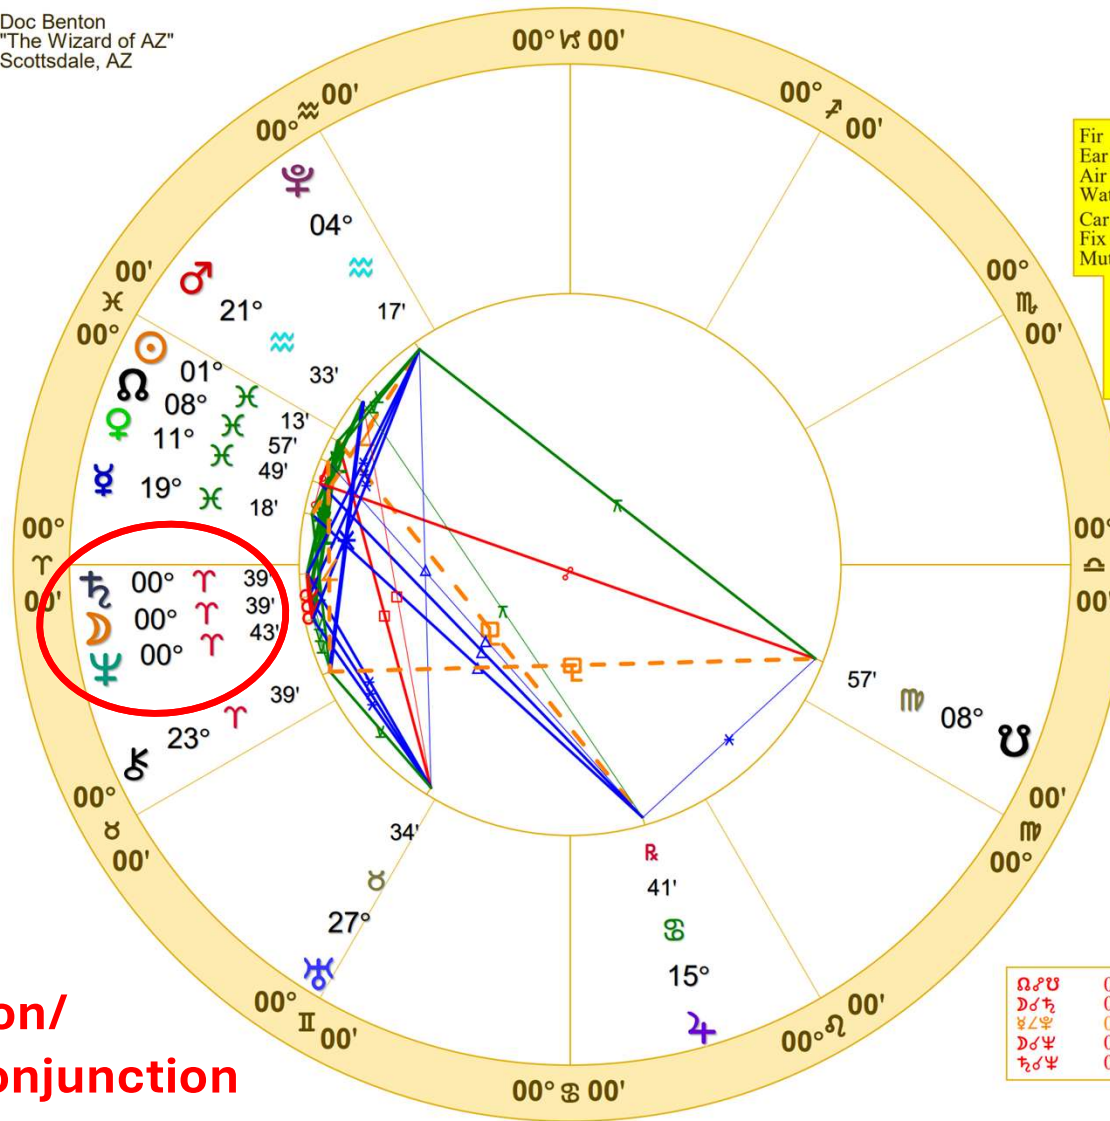

Doc Benton
"The Wizard of AZ"
Scottsdale, AZ

NATAL CHART

Transits
February 19, 2026
1:47:49 PM
Standard Time
Scottsdale, Arizona
33N30'33" 111W53'54"
Time Zone: 7 hours West
Geocentric
Tropical 0-Aries

Fir	3	0
Ear	1	0
Air	2	0
Wat	4	1
Car	4	1
Fix	3	0
Mut	3	0
P L A S C E N D		
A N E N D		
T		

	Long.	Dwada-samsa	Speed
☉	1 12' 59"	14 36	1 01
☽	0 39' 26"	7 53	13 43
♃	19 18	21 35	0 59
♄	11 49	21 44	1 15
♅	21 33	18 35	0 47
♆	15 41R	8 18	0 04R
♁	0 39	7 53	0 07
♂	27 34	0 50	0 01
♆	0 43	8 42	0 02
♁	4 17	21 19	0 02
♃	23 39	13 43	0 02
♅	8 57	17 23	0 01
♁	5 55	10 59	0 52
♃	18 59	17 45	1 04
♁	8 57	17 23	0 01

♁♂	0°00'a	♁♃	0°18'a	♁♄	0°31's
♁♅	0°00's	♁♆	0°18'a	♁♁	0°34'a
♁♂	0°01's	♁♃	0°18'a	♁♄	0°34's
♁♅	0°04'a	♁♆	0°19'a	♁♁	0°38'a
♁♂	0°04'a	♁♃	0°30's	♁♄	1°38's

- **Big changes for Russia?**
- **Civil War in America?**

**Saturn/Moon/
Neptune conjunction
2/19/2026**