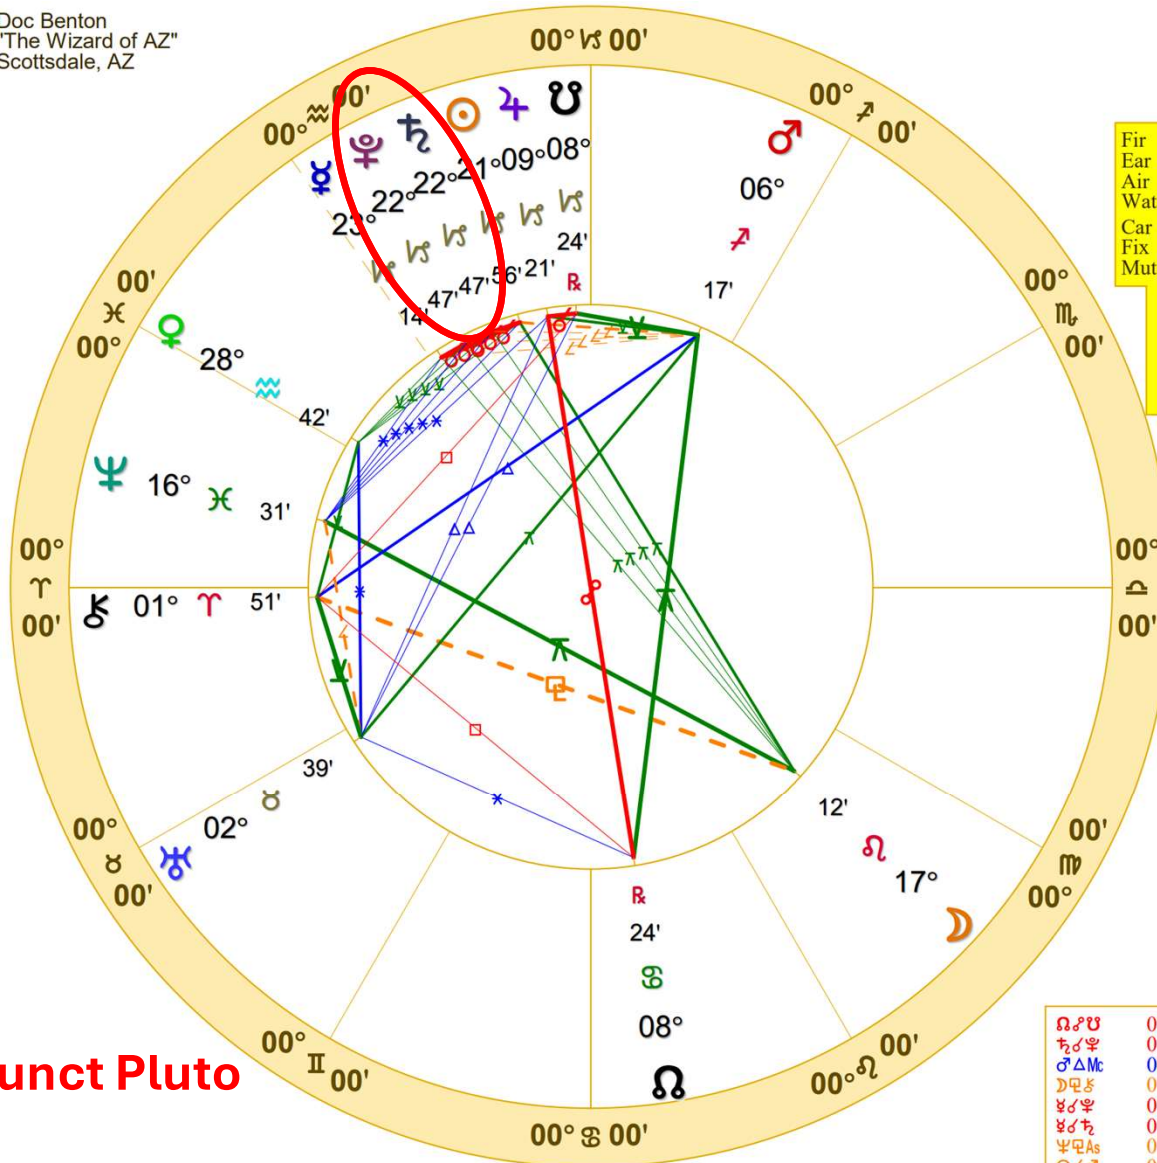

Doc Benton
"The Wizard of AZ"
Scottsdale, AZ

Relocated to London, England

Transits

January 12, 2020
9:57:50 AM
Standard Time
London, England
51 N 30 0 W 10
Time Zone: 7 hours West
Geocentric
Tropical 0-Aries

Fir	2	1
Ear	6	0
Air	1	0
Wat	1	0
Car	5	0
Fix	3	1
Mut	2	0
		P A S C E N D
		L A N E N D
		T

	Long.	Dwada-samsa	Speed
☉	21 13 56'23"	23 17 17	1 01
☽	17 01 12'26"	26 29 29	14 29
☿	23 13 14	8 45 45	1 39
♀	28 00 42	14 24 24	1 13
♂	6 17 17	15 21 21	0 41
♃	9 13 21	22 17 17	0 14
♅	22 13 47	3 19 19	0 07
♁	2 08 39	1 49 49	0 00S
♄	16 00 31	18 17 17	0 01
♆	22 13 47	3 19 19	0 02
♁	1 00 51	22 17 17	0 02
♁	8 00 24R	10 50 50	0 02R
♁	0 00 54	10 43 43	0 43
♁	6 00 29	17 45 45	1 04
♁	8 13 24R	10 50 50	0 02R

♁♂♂	0°00'a	♂♂♂	0°41's	♂♂♂	1°17's
♂♂♂	0°00'a	♂♂♂	0°48'a	♂♂♂	1°30'a
♂♂♂	0°12's	♂♂♂	0°50'a	♂♂♂	1°30'a
♂♂♂	0°21's	♂♂♂	0°50'a	♂♂♂	1°45'a
♂♂♂	0°27's	♂♂♂	0°57's	♂♂♂	1°55'a
♂♂♂	0°27's	♂♂♂	0°57's	♂♂♂	1°55'a
♂♂♂	0°38'a	♂♂♂	0°58'a	♂♂♂	1°57's
♂♂♂	0°40's	♂♂♂	1°08'a		

Saturn conjunct Pluto
1/12/2020