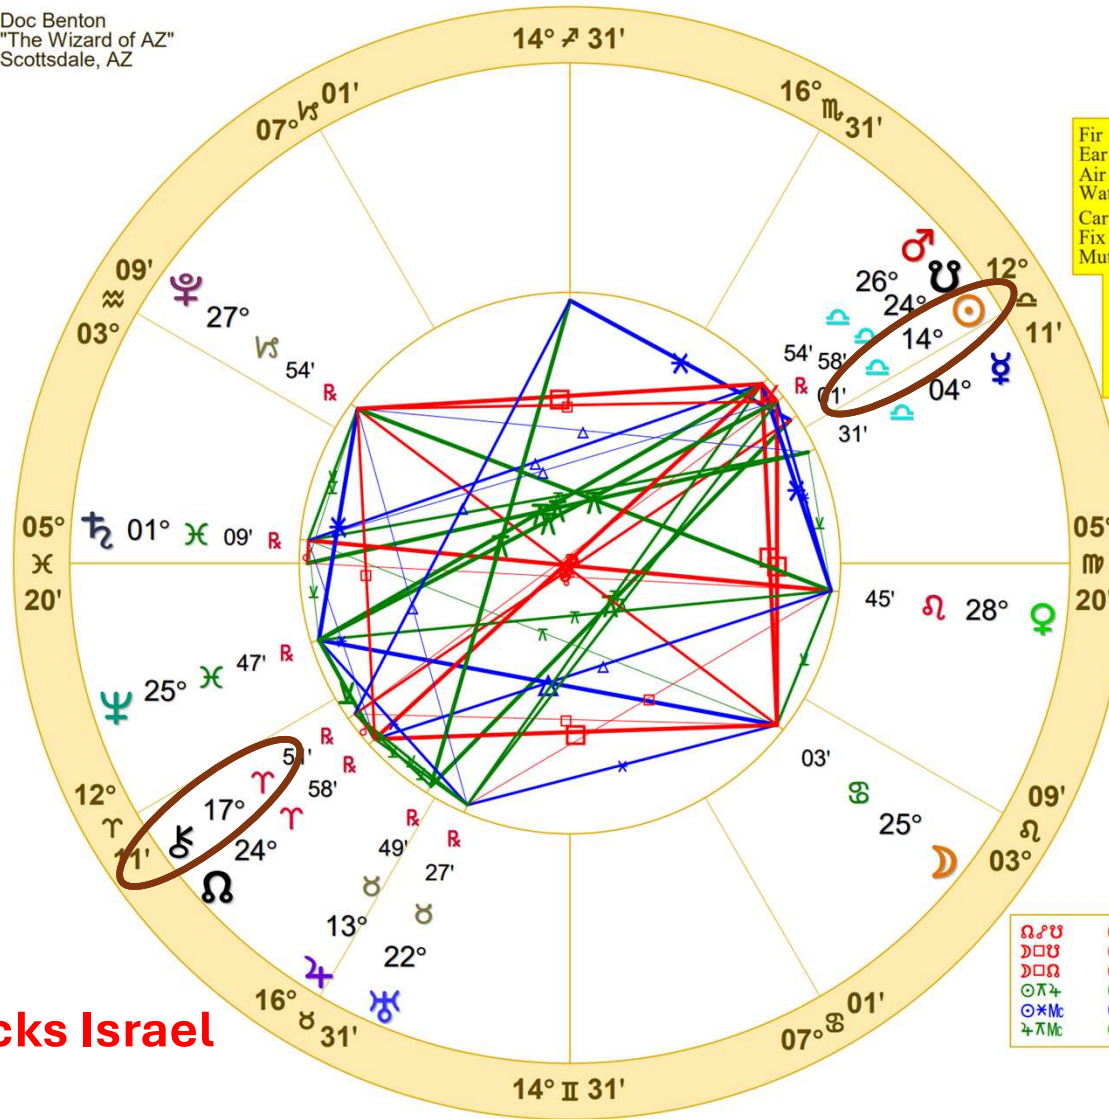

Doc Benton
"The Wizard of AZ"
Scottsdale, AZ

Relocated to Tel Aviv, Israel

Fir	1	0
Ear	3	0
Air	3	0
Wat	3	1
Car	5	0
Fix	3	0
Mut	2	1
	P	A
	L	S
	A	C
	N	E
	E	N
	T	D

Transits
October 7, 2023
6:30 AM
Standard Time
Tel Aviv, Israel
32 N 04 34 E 46
Time Zone: 7 hours West
Geocentric
Tropical Koch

	Long.	Dwada-samsa	Speed
☉	14 41' 24"	18 𐌵 17	0.59
☽	25 02' 37"	0 𐌵 31	12.03
♃	4 43'	24 𐌞 11	1.46
♀	28 45'	14 𐌵 58	0.50
♂	26 54'	22 45'	0.40
♄	13 49'R	15 45'	0.06R
♅	1 09'R	13 51'	0.03R
♆	22 27'R	29 29'	0.02R
♇	25 47'R	9 23'	0.02R
♈	27 54'R	4 44'	0.00R
♉	17 51'R	4 10'	0.03R
♊	5 32'	4 00'	1.24
♋	14 31'	24 16'	0.55

♁♂♃	0°00'a	♁♁♃	0°44'a	♁♂♃	1°07's
♁♁♃	0°04's	♃♃♁	0°49'a	♁♂♃	1°51's
♁♁♁	0°04's	♃♂♃	0°49'a	♁♁♃	1°51'a
♁♂♃	0°12's	♃♂♁	0°49's	♁♂♁	1°56's
♁♂♁	0°30's	♁♂♃	0°51's	♁♂♃	1°56's
♂♂♁	0°42's	♁♁♃	1°00'a		

Hamas attacks Israel
10/7/2023