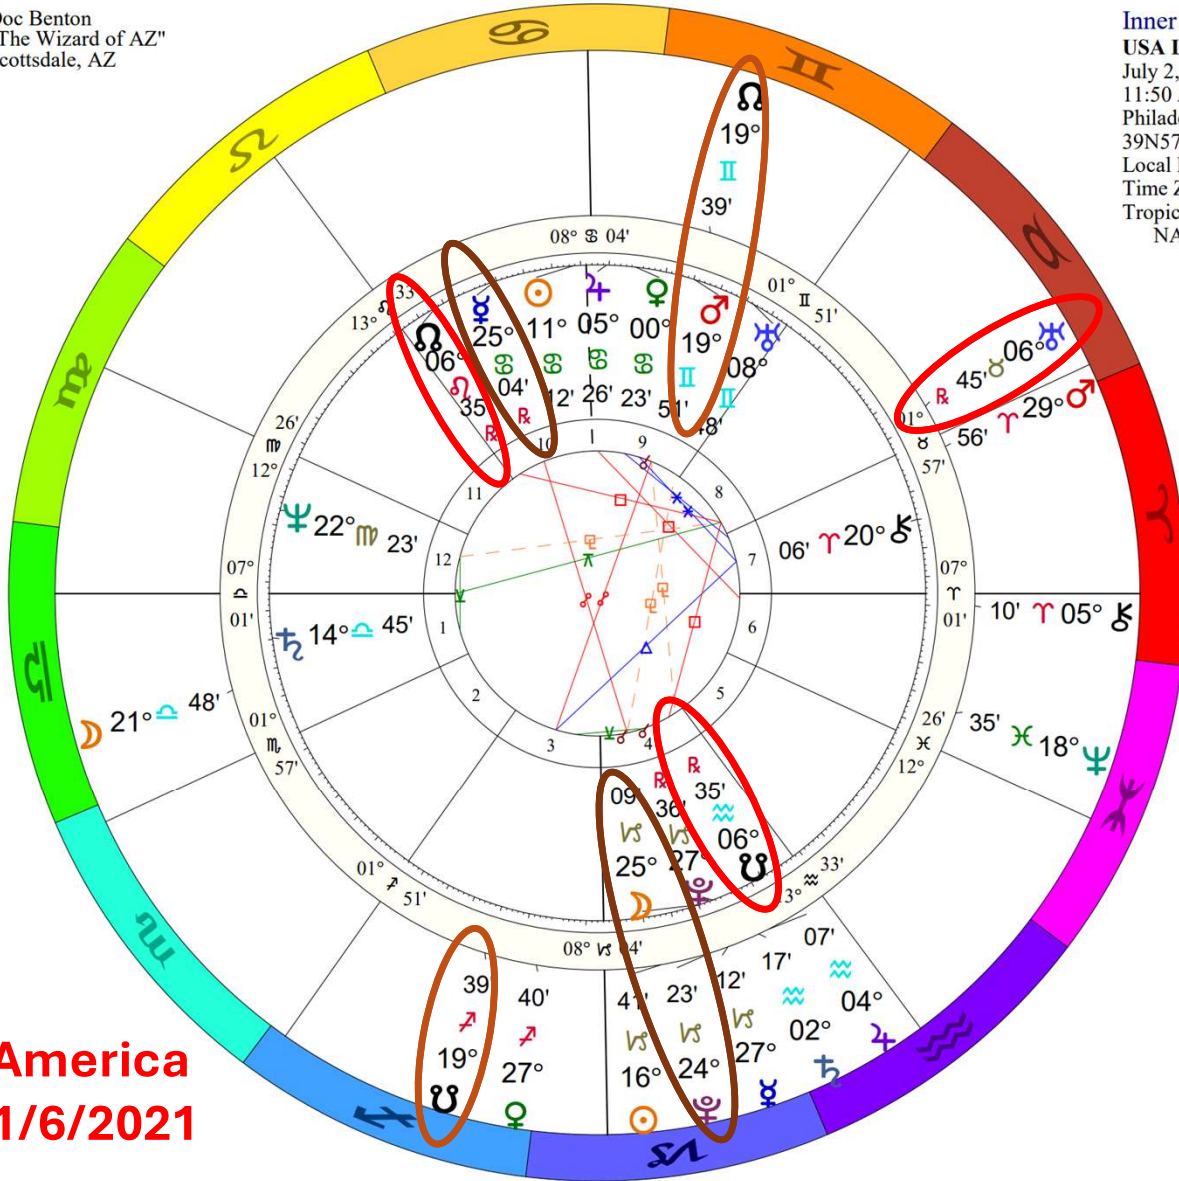

Doc Benton
"The Wizard of AZ"
Scottsdale, AZ

Inner Ring:
USA Libra
July 2, 1776
11:50 AM
Philadelphia, PA
39N57'08" 75W09'51"
Local Mean Time
Time Zone: 0 hours West
Tropical Regiomontanus
NATAL CHART

**t. Uranus square n.
Lunar Nodal Axis**

**t. Pluto
conjunct/opposition
n. Moon/Mercury**

**t. Lunar Nodal Axis
conjunct n. Mars**

Outer Ring:
Transits
January 6, 2021
12:00 PM
Scottsdale, Arizona
33N30'33" 111W53'54"
Standard Time
Time Zone: 7 hours West
Tropical 0-Aries
NATAL CHART

♃♁As	0°03'a
♃♁♁	0°04's
♃♁♁	0°05's
♃♁♁	0°10'a
♃♁♁	0°10'a
♃♁♁	0°12'a
♃♁♁	0°12'a
♃♁♁	0°16's
♃♁♁	0°16'a
♃♁♁	0°24'a
♃♁♁	0°26'a
♃♁♁	0°26'a
♃♁♁	0°27'a
♃♁♁	0°34's
♃♁♁	0°35'a
♃♁♁	0°38's
♃♁♁	0°41'a
♃♁♁	0°45'a
♃♁♁	0°47'a
♃♁♁	0°50's

**America
1/6/2021**