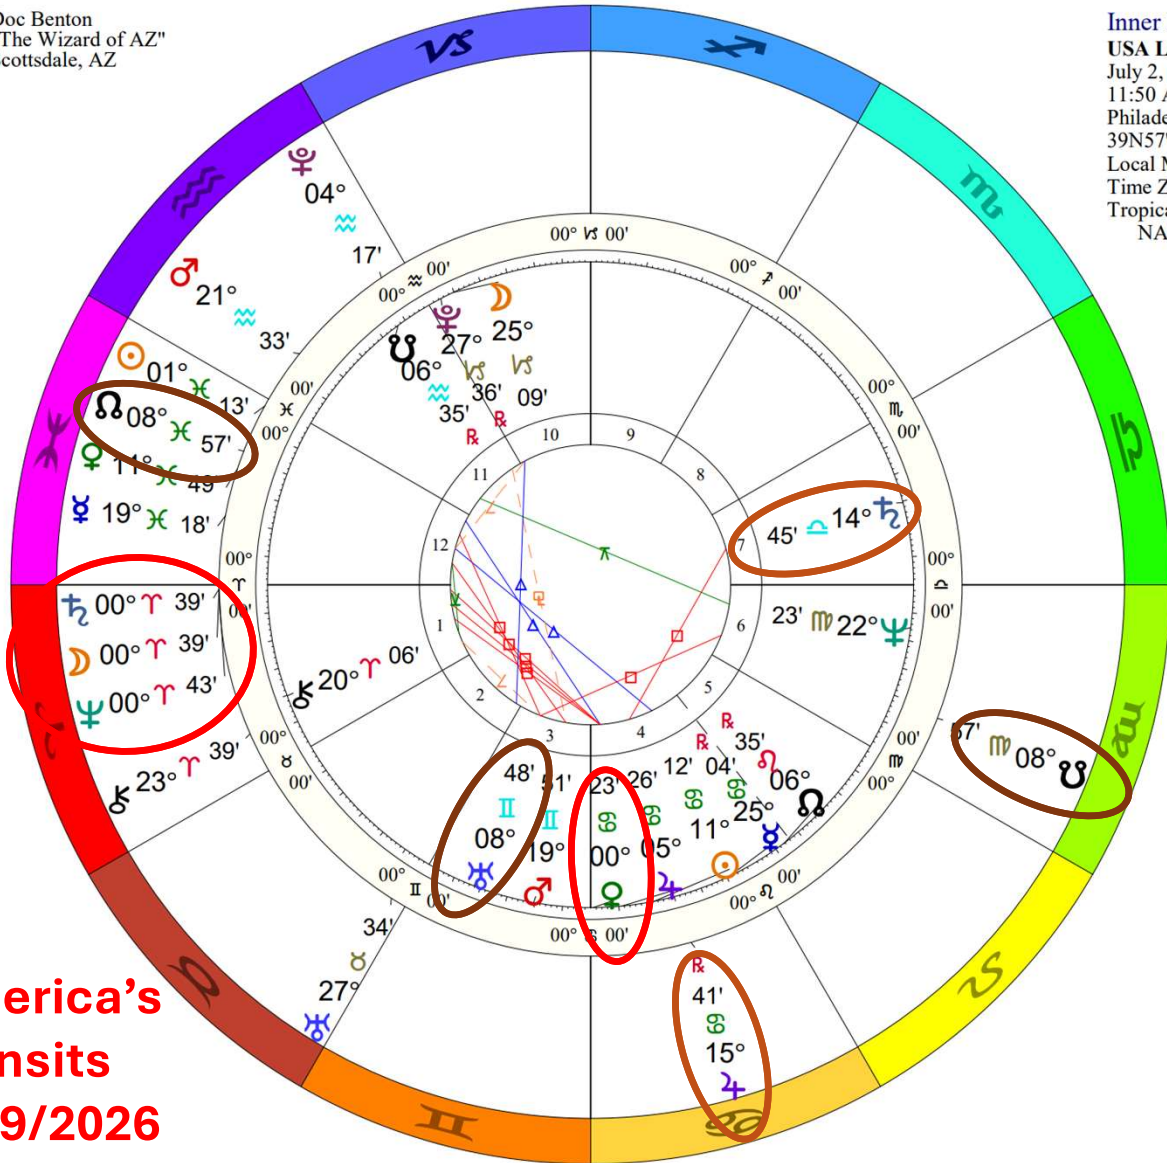

Doc Benton
"The Wizard of AZ"
Scottsdale, AZ

Inner Ring:
USA Libra
July 2, 1776
11:50 AM
Philadelphia, PA
39N57'08" 75W09'51"
Local Mean Time
Time Zone: 0 hours West
Tropical 0-Aries
NATAL CHART

Outer Ring:
Transits
February 19, 2026
1:47:49 PM
Scottsdale, Arizona
33N30'33" 111W53'54"
Standard Time
Time Zone: 7 hours West
Tropical 0-Aries
NATAL CHART

t. Saturn/Neptune/Mo on square n. Venus

t. Lunar Nodal Axis square n. Uranus

t. Jupiter square n. Saturn

**America's
Transits
2/19/2026**

♃♂♂	0°02'a
♄♂♂	0°08's
♄♂♂	0°08's
♄♂♂	0°10'a
♄♂♂	0°16's
♄♂♂	0°16's
♄♂♂	0°20's
♄♂♂	0°28'a
♄♂♂	0°29's
♄♂♂	0°34'a
♄♂♂	0°35'a
♄♂♂	0°36's
♄♂♂	0°40'a
♄♂♂	0°40'a
♄♂♂	0°47'a
♄♂♂	0°48'a
♄♂♂	0°50's
♄♂♂	0°50'a
♄♂♂	0°53'a
♄♂♂	0°53's
♄♂♂	0°53's
♄♂♂	0°57'a