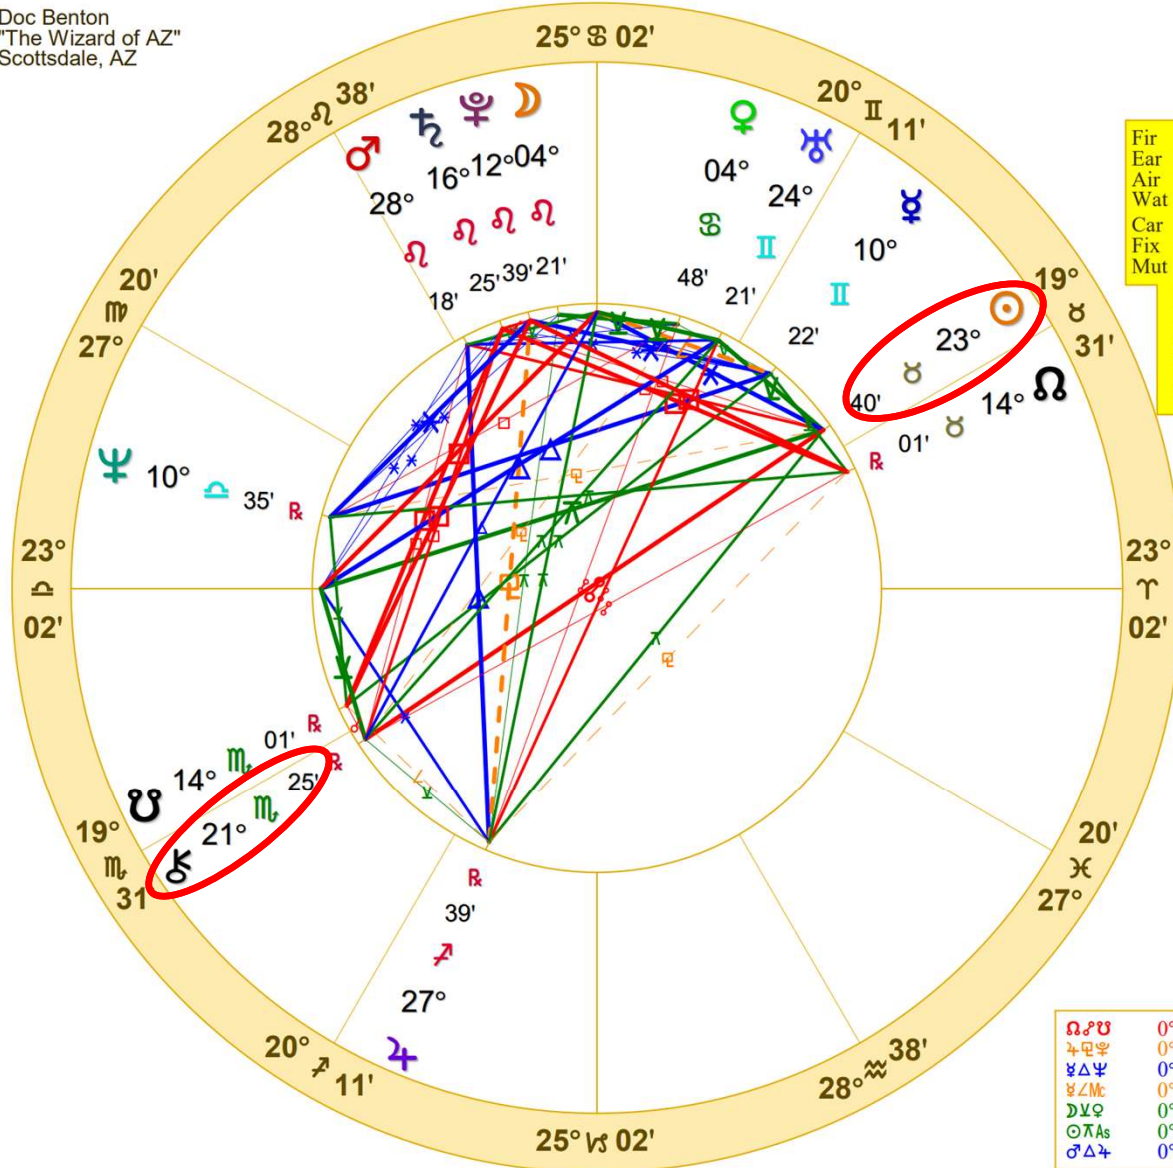

Doc Benton
"The Wizard of AZ"
Scottsdale, AZ

NATAL CHART

Israel
May 14, 1948
4:00 PM
Standard Time
Tel Aviv, Israel
32 N 04 34 E 46
Time Zone: 2 hours East
Geocentric
Tropical Regiomontanus

Fir	5	0
Ear	1	0
Air	3	1
Wat	1	0
Car	2	1
Fix	5	0
Mut	3	0
P	A	S
L	A	C
A	N	E
N	E	N
E	N	D
T		

Long.	Dwada-samsa	Speed
☉ 23 8 39'48"	13 ॐ 58	0.58
☽ 4 १ 21'16"	22 ൬ 15	14.13
☿ 10 II 22	4 ८ 21	1.48
♀ 4 8 48	27 १ 35	0.36
♂ 28 १ 18	9 8 38	0.23
♃ 27 १ 39R	1 ൬ 46	0.05R
♄ 16 १ 25	17 ॐ 02	0.03
♅ 24 II 21	22 १ 16	0.03
♆ 10 ८ 35R	6 ॐ 55	0.01R
♇ 12 १ 39	1 १ 43	0.01
♈ 21 ൬ 25R	16 8 57	0.04R
♉ 14 8 01R	18 ८ 18	0.01R
♊ 23 ८ 02	6 8 29	0.50
♋ 25 8 02	0 8 27	0.56
♌ 14 ൬ 01R	18 ൬ 18	0.01R

♌♌♌	0°00'a	♈♈♈	0°41's	♌♌♌	1°23'a
♌♌♌	0°00'a	♈♈♈	0°42'a	♌♌♌	1°37'a
♌♌♌	0°13'a	♈♈♈	1°19'a	♌♌♌	1°38's
♌♌♌	0°19'a	♈♈♈	1°22's	♌♌♌	1°55'a
♌♌♌	0°27'a	♈♈♈	1°23's	♌♌♌	2°00's
♌♌♌	0°37'a	♈♈♈	1°23's		
♌♌♌	0°39's	♈♈♈	1°23'a		

Israel