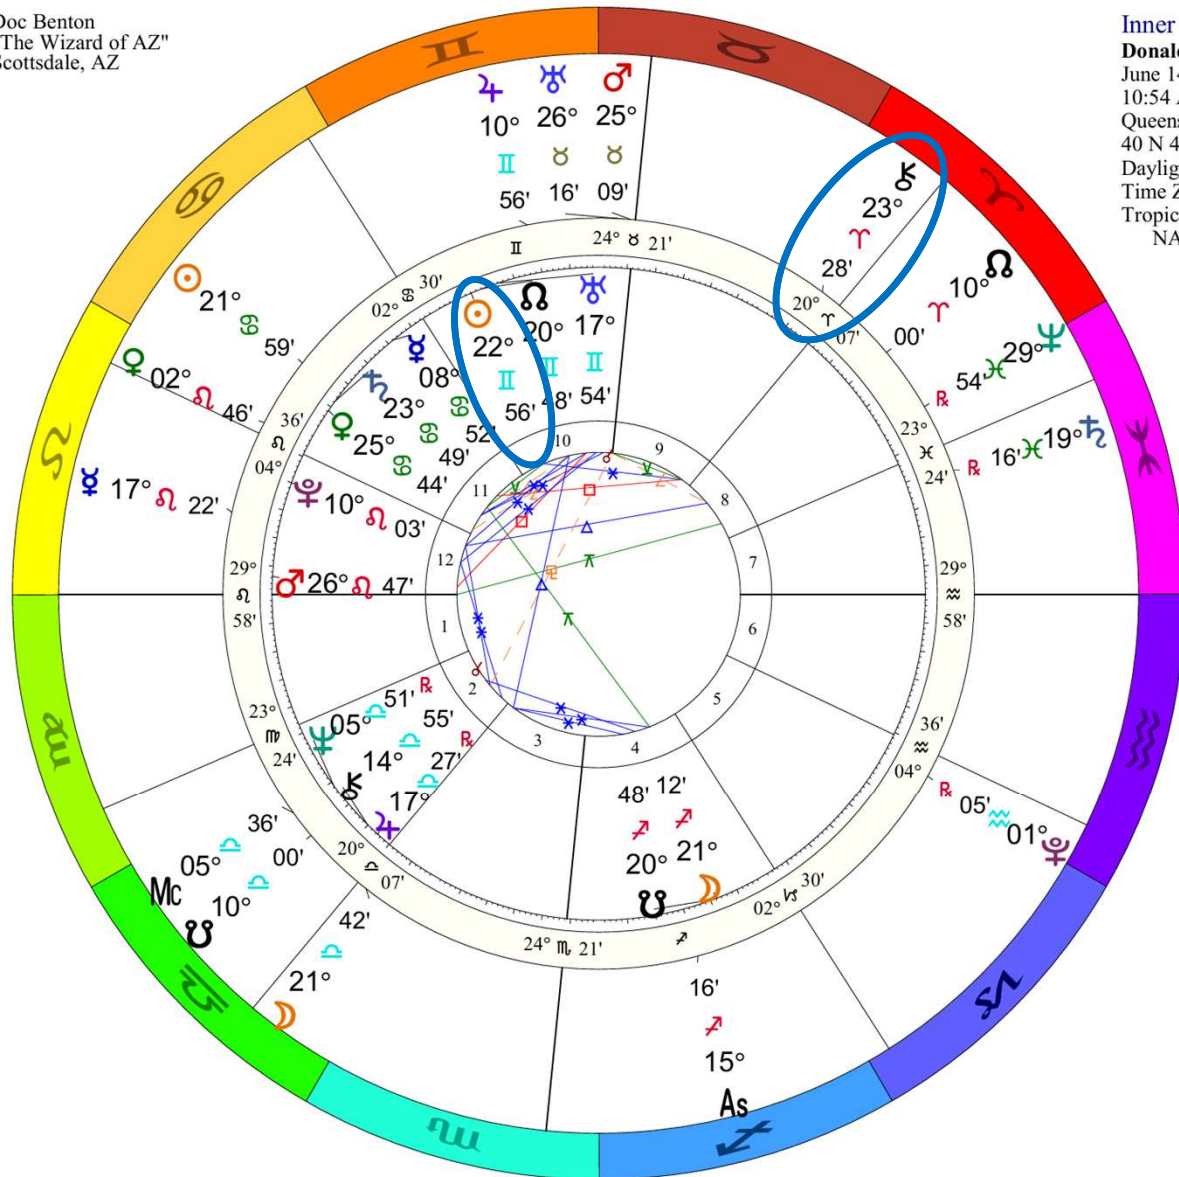

Outer Ring:
Trump Shooting
 July 13, 2024
 6:11 PM
 Butler, Pennsylvania
 40N51'40" 79W53'44"
 Daylight Saving Time
 Time Zone: 5 hours West
 Tropical 0-Aries
 NATAL CHART

♁♂♄	0°02's
♁♂♅	0°02's
♁♂♆	0°04's
♁♂♇	0°05'a
♁♂♈	0°08'a
♁♂♉	0°12'a
♁♂♊	0°15'a
♁♂♋	0°21's
♁♂♌	0°21's
♁♂♍	0°30's
♁♂♎	0°31's
♁♂♏	0°31'a
♁♂♐	0°32'a
♁♂♑	0°32'a
♁♂♒	0°35's
♁♂♓	0°39'a
♁♂♔	0°39'a
♁♂♕	0°47'a
♁♂♖	0°48'a
♁♂♗	0°53's
♁♂♘	0°54's
♁♂♙	0°54's
♁♂♚	0°54's
♁♂♛	0°56's

t. Mars/Uranus
 square n. Mars

t. Chiron square n.
 Saturn

t. Chiron sextile n.
 Sun

t. Mars/Uranus
 sextile n. Venus

t. Ascendant sextile
 n. Chiron

Doc Benton
 "The Wizard of AZ"
 Scottsdale, AZ

Inner Ring:
Donald Trump
 June 14, 1946
 10:54 AM
 Queens Cou, Jamaica Hospital Queens
 40 N 42 73W48'59"
 Daylight Saving Time
 Time Zone: 5 hours West
 Tropical Regiomontanus
 NATAL CHART

Outer Ring:
Trump Shooting
 July 13, 2024
 6:11 PM
 Butler, Pennsylvania
 40N51'40" 79W53'44"
 Daylight Saving Time
 Time Zone: 5 hours West
 Tropical 0-Aries
 NATAL CHART

♁♂♄	0°02's
♁♁♁	0°02's
♁♁♁	0°04's
♁♁♁	0°05'a
♁♁♁	0°08'a
♁♁♁	0°12'a
♁♁♁	0°15'a
♁♁♁	0°21's
♁♁♁	0°21's
♁♁♁	0°30's
♁♁♁	0°31's
♁♁♁	0°31'a
♁♁♁	0°32'a
♁♁♁	0°32'a
♁♁♁	0°35's
♁♁♁	0°39'a
♁♁♁	0°39'a
♁♁♁	0°47'a
♁♁♁	0°48'a
♁♁♁	0°53's
♁♁♁	0°54's
♁♁♁	0°54's
♁♁♁	0°54's
♁♁♁	0°56's