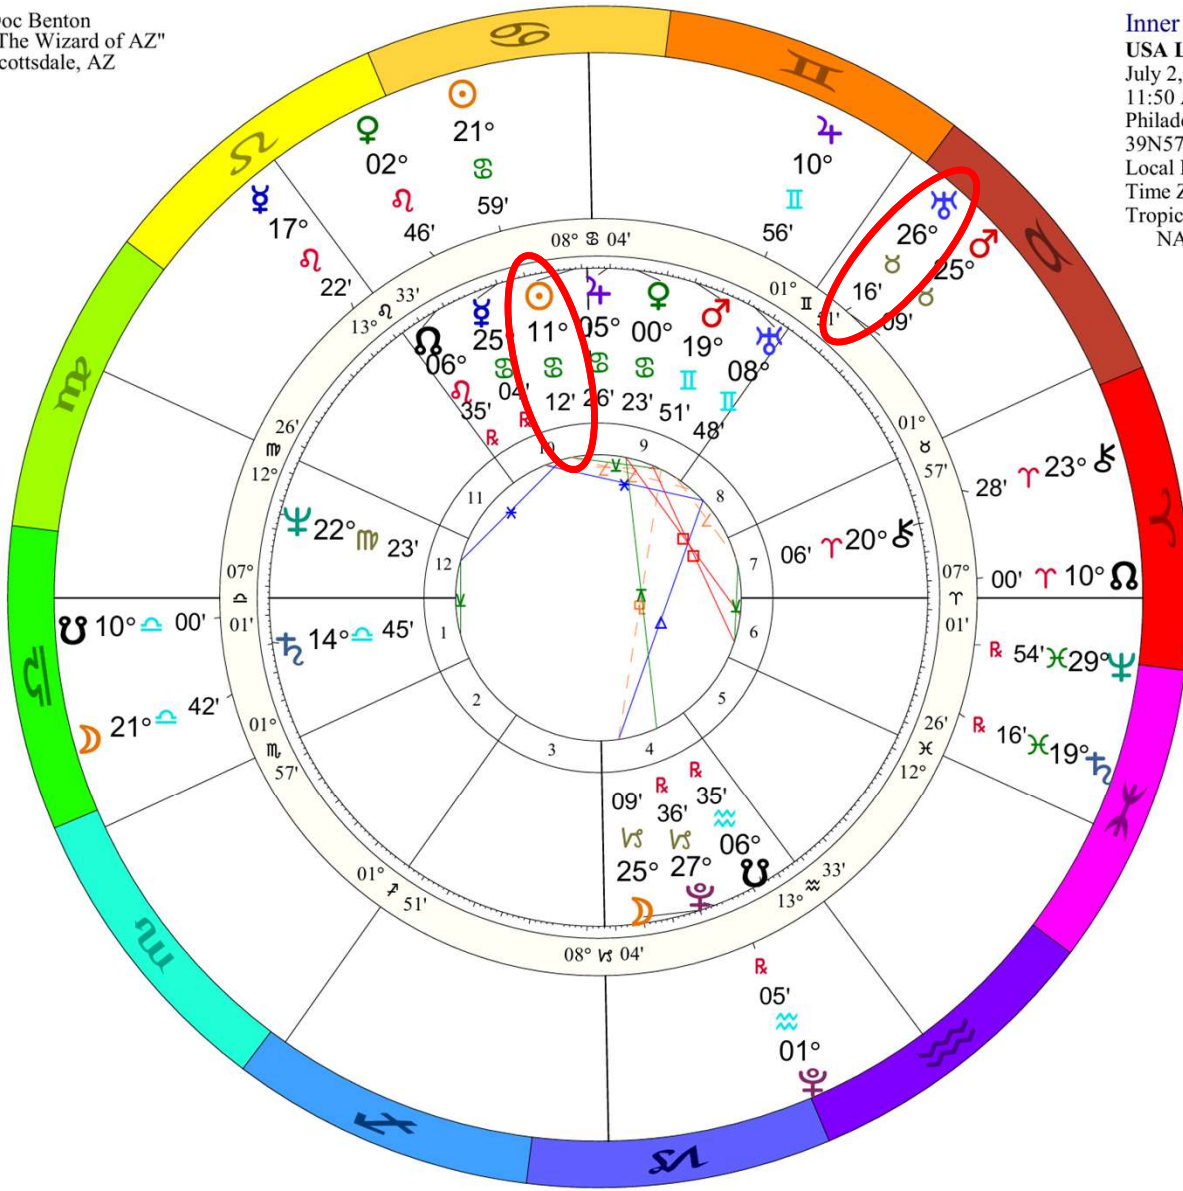

Doc Benton
"The Wizard of AZ"
Scottsdale, AZ

Inner Ring:
USA Libra
July 2, 1776
11:50 AM
Philadelphia, PA
39N57'08" 75W09'51"
Local Mean Time
Time Zone: 0 hours West
Tropical Regiomontanus
NATAL CHART

Outer Ring:
Trump Shooting
July 13, 2024
6:11 PM
Butler, Pennsylvania
40N51'40" 79W53'44"
Daylight Saving Time
Time Zone: 5 hours West
Tropical 0-Aries
NATAL CHART

♃♂♂	0°00'a
♃♂♂	0°03'a
♃♂♂	0°06's
♃♂♂	0°10's
♃♂♂	0°16's
♃♂♂	0°21's
♃♂♂	0°24'a
♃♂♂	0°29's
♃♂♂	0°31's
♃♂♂	0°36's
♃♂♂	0°41'a
♃♂♂	0°42'a
♃♂♂	0°47'a
♃♂♂	0°50's
♃♂♂	0°52's
♃♂♂	1°00'a
♃♂♂	1°00'a

t. Saturn square n.
Mars

t. Neptune square n.
Venus

t. Uranus
semisquare n. Sun

t. Chiron conjunct n.
Chiron and
semisquare n.
Uranus