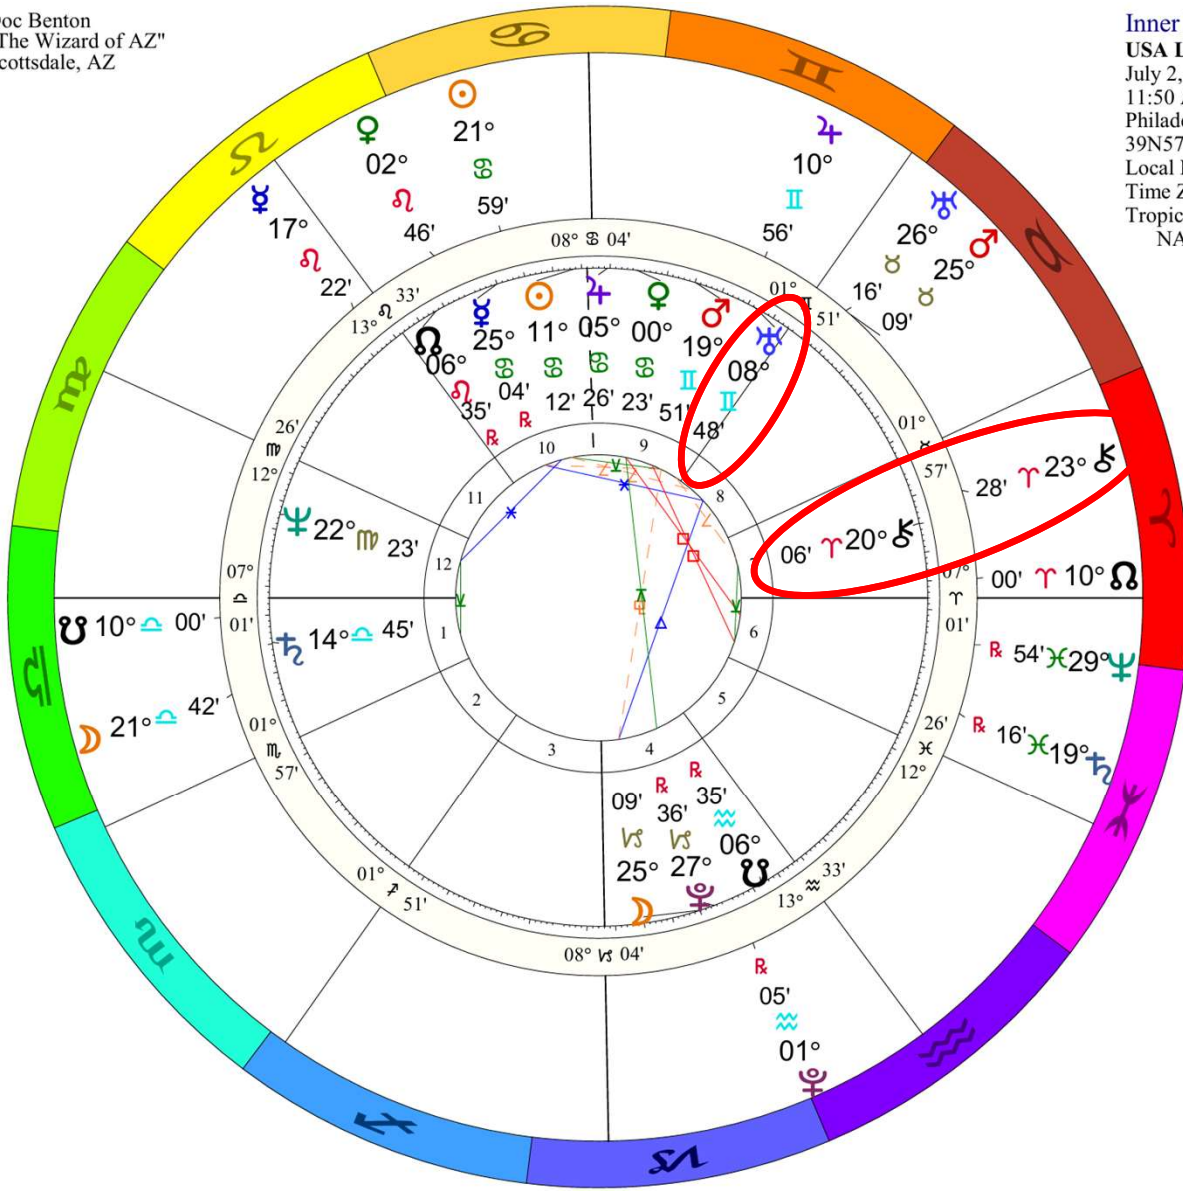

Doc Benton
"The Wizard of AZ"
Scottsdale, AZ

Inner Ring:
USA Libra
July 2, 1776
11:50 AM
Philadelphia, PA
39N57'08" 75W09'51"
Local Mean Time
Time Zone: 0 hours West
Tropical Regiomontanus
NATAL CHART

Outer Ring:
Trump Shooting
July 13, 2024
6:11 PM
Butler, Pennsylvania
40N51'40" 79W53'44"
Daylight Saving Time
Time Zone: 5 hours West
Tropical 0-Aries
NATAL CHART

♃♃♂	0°00'a
♃♃♂	0°03'a
♃♃♂	0°06's
♃♃♂	0°10's
♃♃♂	0°16's
♃♃♂	0°21's
♃♃♂	0°24'a
♃♃♂	0°29's
♃♃♂	0°31's
♃♃♂	0°36's
♃♃♂	0°41'a
♃♃♂	0°42'a
♃♃♂	0°47'a
♃♃♂	0°50's
♃♃♂	0°52's
♃♃♂	1°00'a
♃♃♂	1°00'a

t. Saturn square n.
Mars

t. Neptune square n.
Venus

t. Uranus
semisquare n. Sun

t. Chiron conjunct
n. Chiron and
semisquare n.
Uranus