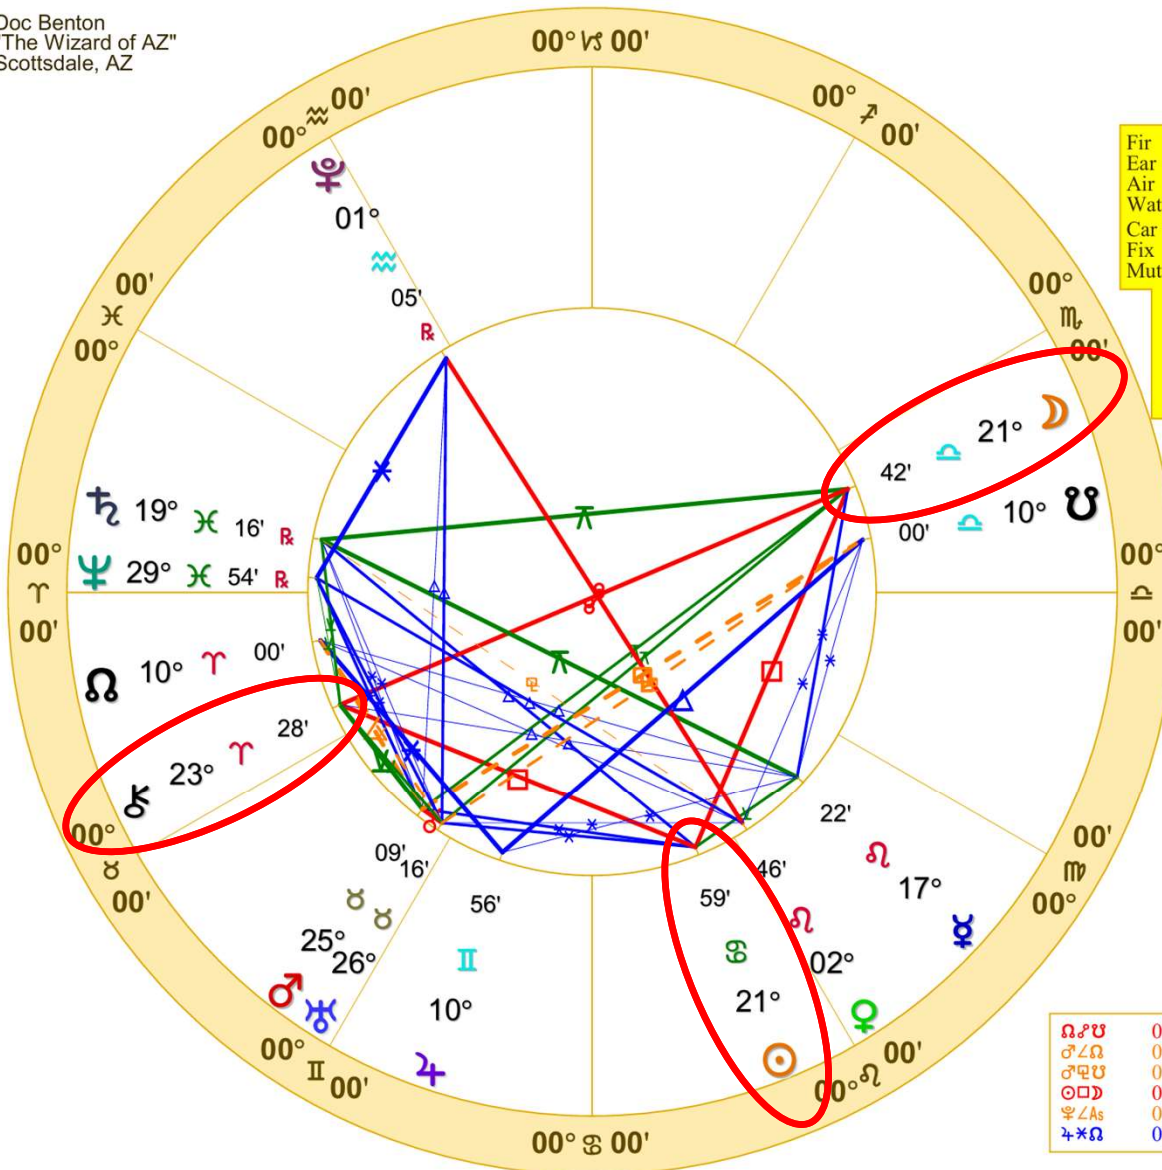

**THE ATTEMPTED
ASSASSINATION OF
DONALD TRUMP**

Doc Benton
"The Wizard of AZ"
Scottsdale, AZ

NATAL CHART

Trump Shooting

July 13, 2024
6:11 PM
Daylight Saving Time
Butler, Pennsylvania
40N51'40" 79W53'44"
Time Zone: 5 hours West
Geocentric
Tropical 0-Aries

♁♂♁	0°00'a	♁♁♁	0°56's	♀♁♁	1°30'a
♁♁♁	0°09's	♁♁♁	1°06'a	♀♁♁	1°40's
♁♁♁	0°09's	♁♁♁	1°12'a	♁♁♁	1°42's
♁♁♁	0°17'a	♁♁♁	1°16'a	♁♁♁	1°46'a
♁♁♁	0°50'a	♁♁♁	1°16's	♁♁♁	1°54'a
♁♁♁	0°56's	♁♁♁	1°29'a		

**Mars conjunct
Uranus conjunct
Algol (the
Demon's Head)**

**Sun/Moon/Chiron
T-square**

**Venus opposite
Pluto**

Doc Benton
"The Wizard of AZ"
Scottsdale, AZ

NATAL CHART

Trump Shooting

July 13, 2024
6:11 PM

Daylight Saving Time
Butler, Pennsylvania
40N51'40" 79W53'44"