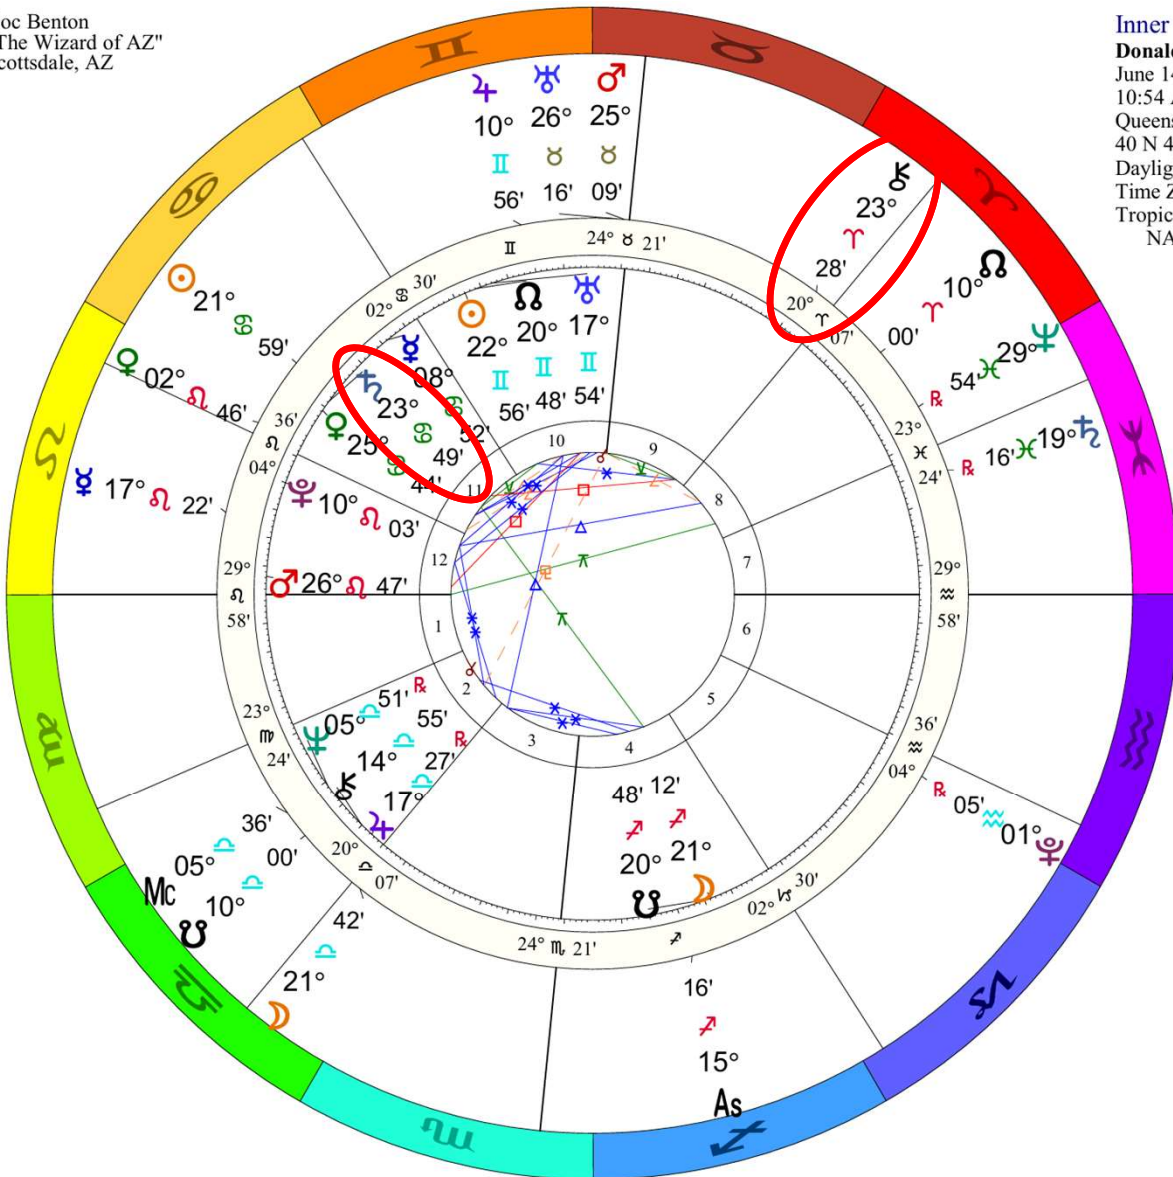

Outer Ring:
Trump Shooting
 July 13, 2024
 6:11 PM
 Butler, Pennsylvania
 40N51'40" 79W53'44"
 Daylight Saving Time
 Time Zone: 5 hours West
 Tropical 0-Aries
 NATAL CHART

♁♂♁	0°02's
♁♂♁	0°02's
♁♂♁	0°04's
♁♂♁	0°05'a
♁♂♁	0°08'a
♁♂♁	0°12'a
♁♂♁	0°15'a
♁♂♁	0°21's
♁♂♁	0°21's
♁♂♁	0°30's
♁♂♁	0°31's
♁♂♁	0°31'a
♁♂♁	0°32'a
♁♂♁	0°32'a
♁♂♁	0°35's
♁♂♁	0°39'a
♁♂♁	0°39'a
♁♂♁	0°47'a
♁♂♁	0°48'a
♁♂♁	0°53's
♁♂♁	0°54's
♁♂♁	0°54's
♁♂♁	0°54's
♁♂♁	0°56's

t. Mars/Uranus square n. Mars

t. Chiron square n. Saturn

t. Chiron sextile n. Sun

t. Mars/Uranus sextile n. Venus

t. Ascendant sextile n. Chiron

Doc Benton
 "The Wizard of AZ"
 Scottsdale, AZ

Inner Ring:
Donald Trump
 June 14, 1946
 10:54 AM
 Queens Cou, Jamaica Hospital Queens
 40 N 42 73W48'59"
 Daylight Saving Time
 Time Zone: 5 hours West
 Tropical Regiomontanus
 NATAL CHART

Outer Ring:
Trump Shooting
 July 13, 2024
 6:11 PM
 Butler, Pennsylvania
 40N51'40" 79W53'44"
 Daylight Saving Time
 Time Zone: 5 hours West
 Tropical 0-Aries
 NATAL CHART

♁♂♄	0°02's
♁♂♅	0°02's
♁♂♆	0°04's
♁♂♇	0°05'a
♁♂♈	0°08'a
♁♂♉	0°12'a
♁♂♊	0°15'a
♁♂♋	0°21's
♁♂♌	0°21's
♁♂♍	0°30's
♁♂♎	0°31's
♁♂♏	0°31'a
♁♂♐	0°32'a
♁♂♑	0°32'a
♁♂♒	0°35's
♁♂♓	0°39'a
♁♂♔	0°39'a
♁♂♕	0°47'a
♁♂♖	0°48'a
♁♂♗	0°53's
♁♂♘	0°54's
♁♂♙	0°54's
♁♂♚	0°54's
♁♂♛	0°56's