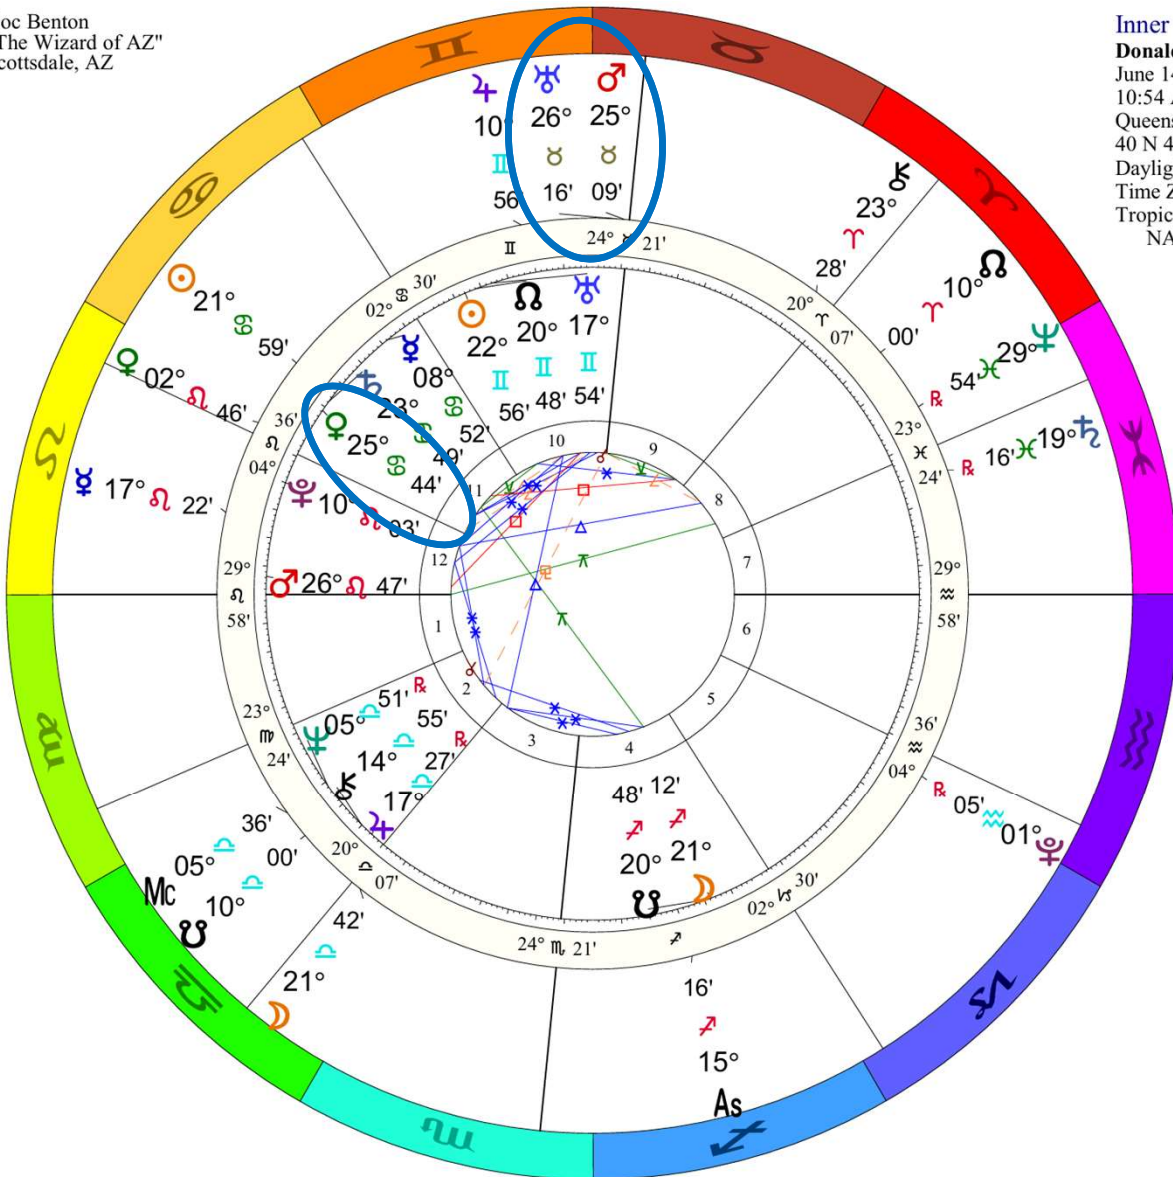

Outer Ring:
Trump Shooting
 July 13, 2024
 6:11 PM
 Butler, Pennsylvania
 40N51'40" 79W53'44"
 Daylight Saving Time
 Time Zone: 5 hours West
 Tropical 0-Aries
 NATAL CHART

♁♂♄	0°02's
♁♁♁	0°02's
♁♁♁	0°04's
♁♁♁	0°05'a
♁♁♁	0°08'a
♁♁♁	0°12'a
♁♁♁	0°15'a
♁♁♁	0°21's
♁♁♁	0°21's
♁♁♁	0°30's
♁♁♁	0°31's
♁♁♁	0°31'a
♁♁♁	0°32'a
♁♁♁	0°32'a
♁♁♁	0°35's
♁♁♁	0°39'a
♁♁♁	0°39'a
♁♁♁	0°47'a
♁♁♁	0°48'a
♁♁♁	0°53's
♁♁♁	0°54's
♁♁♁	0°54's
♁♁♁	0°54's
♁♁♁	0°56's

t. Mars/Uranus
 square n. Mars

t. Chiron square n.
 Saturn

t. Chiron sextile n.
 Sun

t. Mars/Uranus
 sextile n. Venus

t. Ascendant sextile
 n. Chiron

Doc Benton
 "The Wizard of AZ"
 Scottsdale, AZ

Inner Ring:
Donald Trump
 June 14, 1946
 10:54 AM
 Queens Cou, Jamaica Hospital Queens
 40 N 42 73W48'59"
 Daylight Saving Time
 Time Zone: 5 hours West
 Tropical Regiomontanus
 NATAL CHART

Outer Ring:
Trump Shooting
 July 13, 2024
 6:11 PM
 Butler, Pennsylvania
 40N51'40" 79W53'44"
 Daylight Saving Time
 Time Zone: 5 hours West
 Tropical 0-Aries
 NATAL CHART

♁♂♄	0°02's
♁♂♅	0°02's
♁♂♆	0°04's
♁♂♇	0°05'a
♁♂♈	0°08'a
♁♂♉	0°12'a
♁♂♊	0°15'a
♁♂♋	0°21's
♁♂♌	0°21's
♁♂♍	0°30's
♁♂♎	0°31's
♁♂♏	0°31'a
♁♂♐	0°32'a
♁♂♑	0°32'a
♁♂♒	0°35's
♁♂♓	0°39'a
♁♂♔	0°39'a
♁♂♕	0°47'a
♁♂♖	0°48'a
♁♂♗	0°53's
♁♂♘	0°54's
♁♂♙	0°54's
♁♂♚	0°54's
♁♂♛	0°56's