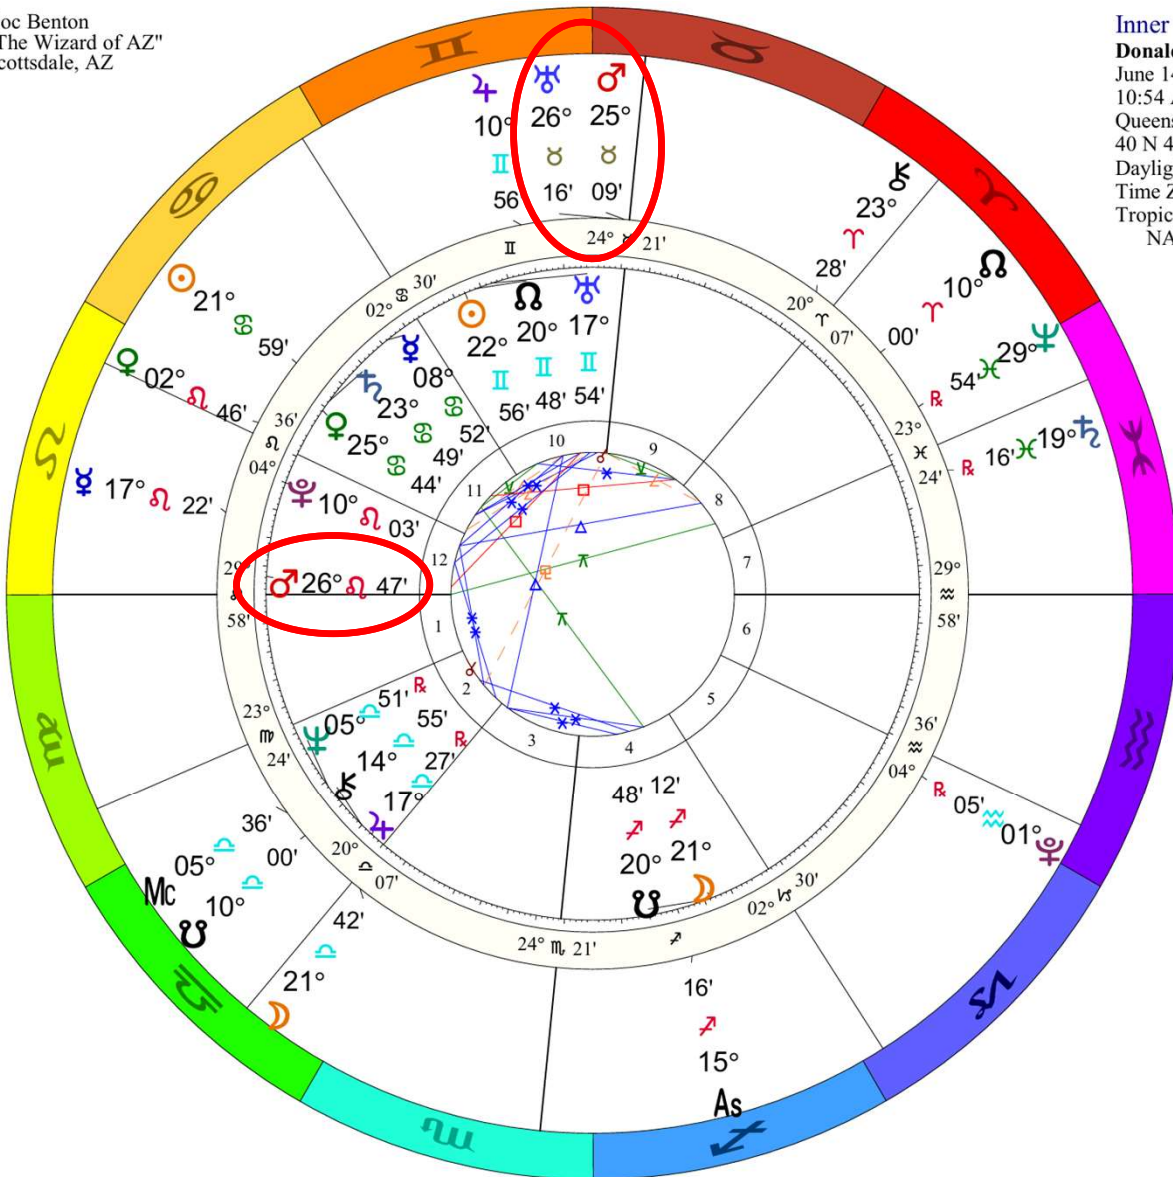

Outer Ring:
Trump Shooting
 July 13, 2024
 6:11 PM
 Butler, Pennsylvania
 40N51'40" 79W53'44"
 Daylight Saving Time
 Time Zone: 5 hours West
 Tropical 0-Aries
 NATAL CHART

♃♃♂	0°00'a
♃♃♂	0°03'a
♃♃♂	0°06's
♃♃♂	0°10's
♃♃♂	0°16's
♃♃♂	0°21's
♃♃♂	0°24'a
♃♃♂	0°29's
♃♃♂	0°31's
♃♃♂	0°36's
♃♃♂	0°41'a
♃♃♂	0°42'a
♃♃♂	0°47'a
♃♃♂	0°50's
♃♃♂	0°52's
♃♃♂	1°00'a
♃♃♂	1°00'a

t. Saturn square n.
 Mars

t. Neptune square n.
 Venus

t. Uranus
 semisquare n. Sun

t. Chiron conjunct
 n. Chiron and
 semisquare n.
 Uranus

Doc Benton
 "The Wizard of AZ"
 Scottsdale, AZ

Inner Ring:
Donald Trump
 June 14, 1946
 10:54 AM
 Queens Cou, Jamaica Hospital Queens
 40 N 42 73W48'59"
 Daylight Saving Time
 Time Zone: 5 hours West
 Tropical Regiomontanus
 NATAL CHART

Outer Ring:
Trump Shooting
 July 13, 2024
 6:11 PM
 Butler, Pennsylvania
 40N51'40" 79W53'44"
 Daylight Saving Time
 Time Zone: 5 hours West
 Tropical 0-Aries
 NATAL CHART

♁♂♁	0°02's
♁♂♁	0°02's
♁♂♁	0°04's
♁♂♁	0°05'a
♁♂♁	0°08'a
♁♂♁	0°12'a
♁♂♁	0°15'a
♁♂♁	0°21's
♁♂♁	0°21's
♁♂♁	0°30's
♁♂♁	0°31's
♁♂♁	0°31'a
♁♂♁	0°32'a
♁♂♁	0°32'a
♁♂♁	0°35's
♁♂♁	0°39'a
♁♂♁	0°39'a
♁♂♁	0°47'a
♁♂♁	0°48'a
♁♂♁	0°53's
♁♂♁	0°54's
♁♂♁	0°54's
♁♂♁	0°54's
♁♂♁	0°56's