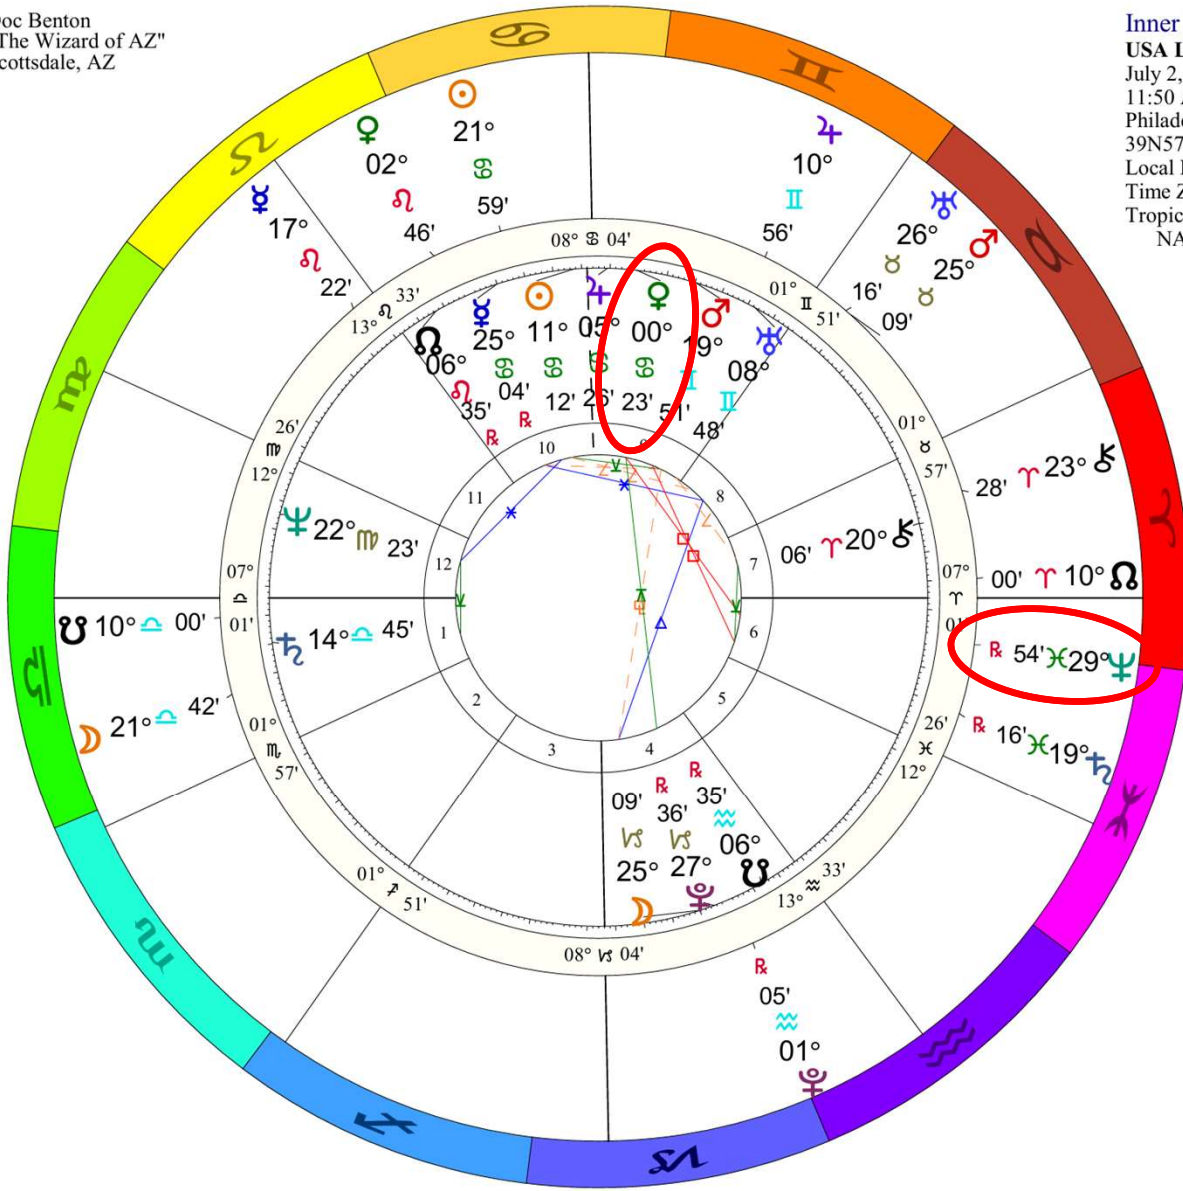

Sun/Moon/Chiron
T-square

Venus opposite
Pluto

Doc Benton
 "The Wizard of AZ"
 Scottsdale, AZ

Inner Ring:
USA Libra
 July 2, 1776
 11:50 AM
 Philadelphia, PA
 39N57'08" 75W09'51"
 Local Mean Time
 Time Zone: 0 hours West
 Tropical Regiomontanus
 NATAL CHART

Outer Ring:
Trump Shooting
 July 13, 2024
 6:11 PM
 Butler, Pennsylvania
 40N51'40" 79W53'44"
 Daylight Saving Time
 Time Zone: 5 hours West
 Tropical 0-Aries
 NATAL CHART

♃♂♂	0°00'a
♃♂♂	0°03'a
♃♂♂	0°06's
♃♂♂	0°10's
♃♂♂	0°16's
♃♂♂	0°21's
♃♂♂	0°24'a
♃♂♂	0°29's
♃♂♂	0°31's
♃♂♂	0°36's
♃♂♂	0°41'a
♃♂♂	0°42'a
♃♂♂	0°47'a
♃♂♂	0°50's
♃♂♂	0°52's
♃♂♂	1°00'a
♃♂♂	1°00'a

t. Saturn square n.
 Mars

t. Neptune square n.
 Venus

t. Uranus
 semisquare n. Sun

t. Chiron conjunct n.
 Chiron and
 semisquare n.
 Uranus

Doc Benton
 "The Wizard of AZ"
 Scottsdale, AZ

Inner Ring:
USA Libra
 July 2, 1776
 11:50 AM
 Philadelphia, PA
 39N57'08" 75W09'51"
 Local Mean Time
 Time Zone: 0 hours West
 Tropical Regiomontanus
 NATAL CHART