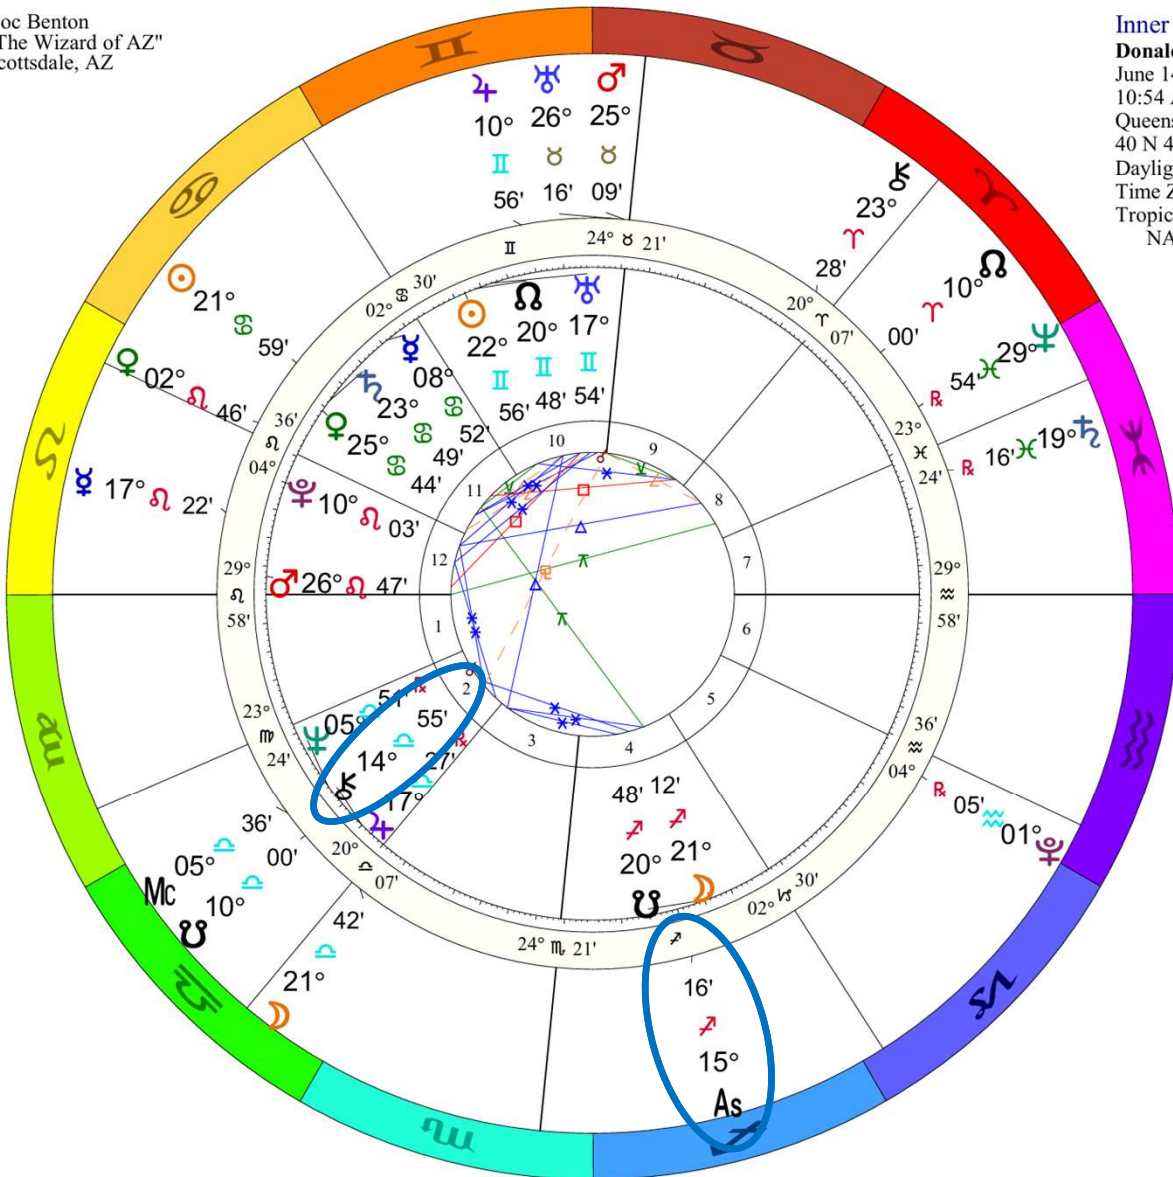

Outer Ring:
Trump Shooting
 July 13, 2024
 6:11 PM
 Butler, Pennsylvania
 40N51'40" 79W53'44"
 Daylight Saving Time
 Time Zone: 5 hours West
 Tropical 0-Aries
 NATAL CHART

♁♂♄	0°02's
♁♂♅	0°02's
♁♂♆	0°04's
♁♂♇	0°05'a
♁♂♈	0°08'a
♁♂♉	0°12'a
♁♂♊	0°15'a
♁♂♋	0°21's
♁♂♌	0°21's
♁♂♍	0°30's
♁♂♎	0°31's
♁♂♏	0°31'a
♁♂♐	0°32'a
♁♂♑	0°32'a
♁♂♒	0°35's
♁♂♓	0°39'a
♁♂♔	0°39'a
♁♂♕	0°47'a
♁♂♖	0°48'a
♁♂♗	0°53's
♁♂♘	0°54's
♁♂♙	0°54's
♁♂♚	0°54's
♁♂♛	0°56's

t. Mars/Uranus
 square n. Mars

t. Chiron square n.
 Saturn

t. Chiron sextile n.
 Sun

t. Mars/Uranus
 sextile n. Venus

t. Ascendant sextile
 n. Chiron

Doc Benton
 "The Wizard of AZ"
 Scottsdale, AZ

Inner Ring:
Donald Trump
 June 14, 1946
 10:54 AM
 Queens Cou, Jamaica Hospital Queens
 40 N 42 73W48'59"
 Daylight Saving Time
 Time Zone: 5 hours West
 Tropical Regiomontanus
 NATAL CHART

Outer Ring:
Trump Shooting
 July 13, 2024
 6:11 PM
 Butler, Pennsylvania
 40N51'40" 79W53'44"
 Daylight Saving Time
 Time Zone: 5 hours West
 Tropical 0-Aries
 NATAL CHART

♁♂♁	0°02's
♁♁♁	0°02's
♁♁♁	0°04's
♁♁♁	0°05'a
♁♁♁	0°08'a
♁♁♁	0°12'a
♁♁♁	0°15'a
♁♁♁	0°21's
♁♁♁	0°21's
♁♁♁	0°30's
♁♁♁	0°31's
♁♁♁	0°31'a
♁♁♁	0°32'a
♁♁♁	0°32'a
♁♁♁	0°35's
♁♁♁	0°39'a
♁♁♁	0°39'a
♁♁♁	0°47'a
♁♁♁	0°48'a
♁♁♁	0°53's
♁♁♁	0°54's
♁♁♁	0°54's
♁♁♁	0°54's
♁♁♁	0°56's

t. Mars/Uranus
 square n. Mars

t. Chiron square n.
 Saturn

t. Chiron sextile n.
 Sun

t. Mars/Uranus
 sextile n. Venus

t. Ascendant
 sextile n. Chiron