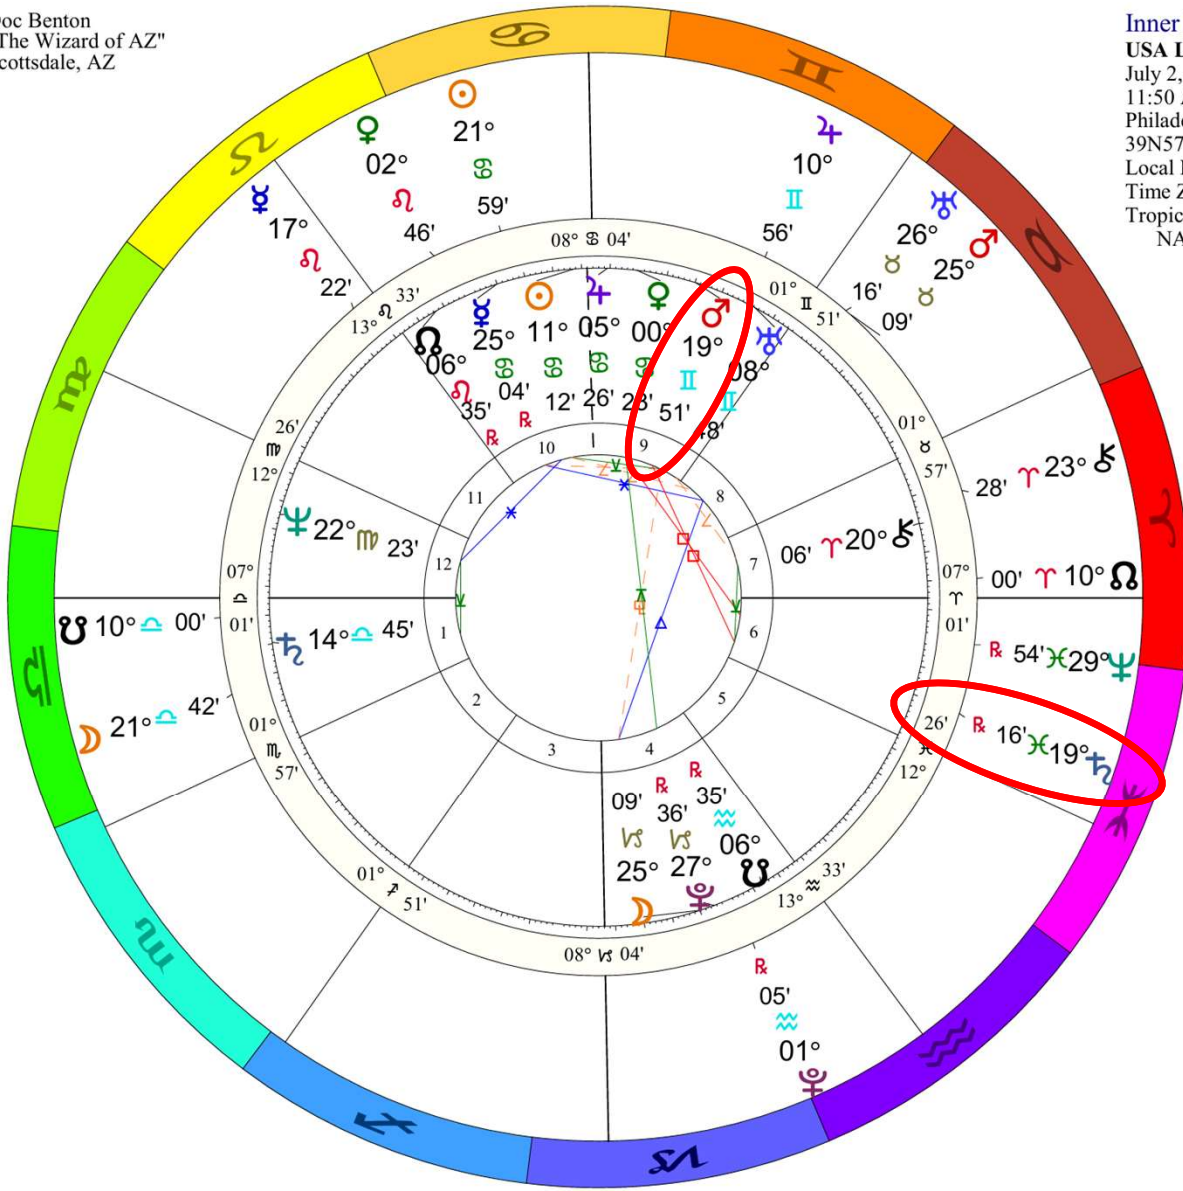

Sun/Moon/Chiron
in T-square

Venus opposite
Pluto

Doc Benton
"The Wizard of AZ"
Scottsdale, AZ

NATAL CHART

Trump Shooting

July 13, 2024
6:11 PM

Daylight Saving Time
Butler, Pennsylvania
40N51'40" 79W53'44"

Time Zone: 5 hours West
Geocentric
Tropical 0-Aries

♁♂♂	0°00'a	♄♂♂	0°56's	♀♁♂	1°30'a
♂♂♂	0°09's	♂♂♂	1°06'a	♀♂♂	1°40's
♂♁♂	0°09'a	♂♂♂	1°12'a	♂♂♂	1°42's
♂♂♂	0°17'a	♂♂♂	1°16'a	♂♂♂	1°46'a
♂♂♂	0°50'a	♂♂♂	1°16's	♂♂♂	1°54'a
♂♂♂	0°56's	♂♂♂	1°29'a		

Mars conjunct
Uranus conjunct
Algol (the
Demon's Head)

Sun/Moon/Chiron
T-square

Venus opposite
Pluto

Doc Benton
 "The Wizard of AZ"
 Scottsdale, AZ

Inner Ring:
USA Libra
 July 2, 1776
 11:50 AM
 Philadelphia, PA
 39N57'08" 75W09'51"
 Local Mean Time
 Time Zone: 0 hours West
 Tropical Regiomontanus
 NATAL CHART