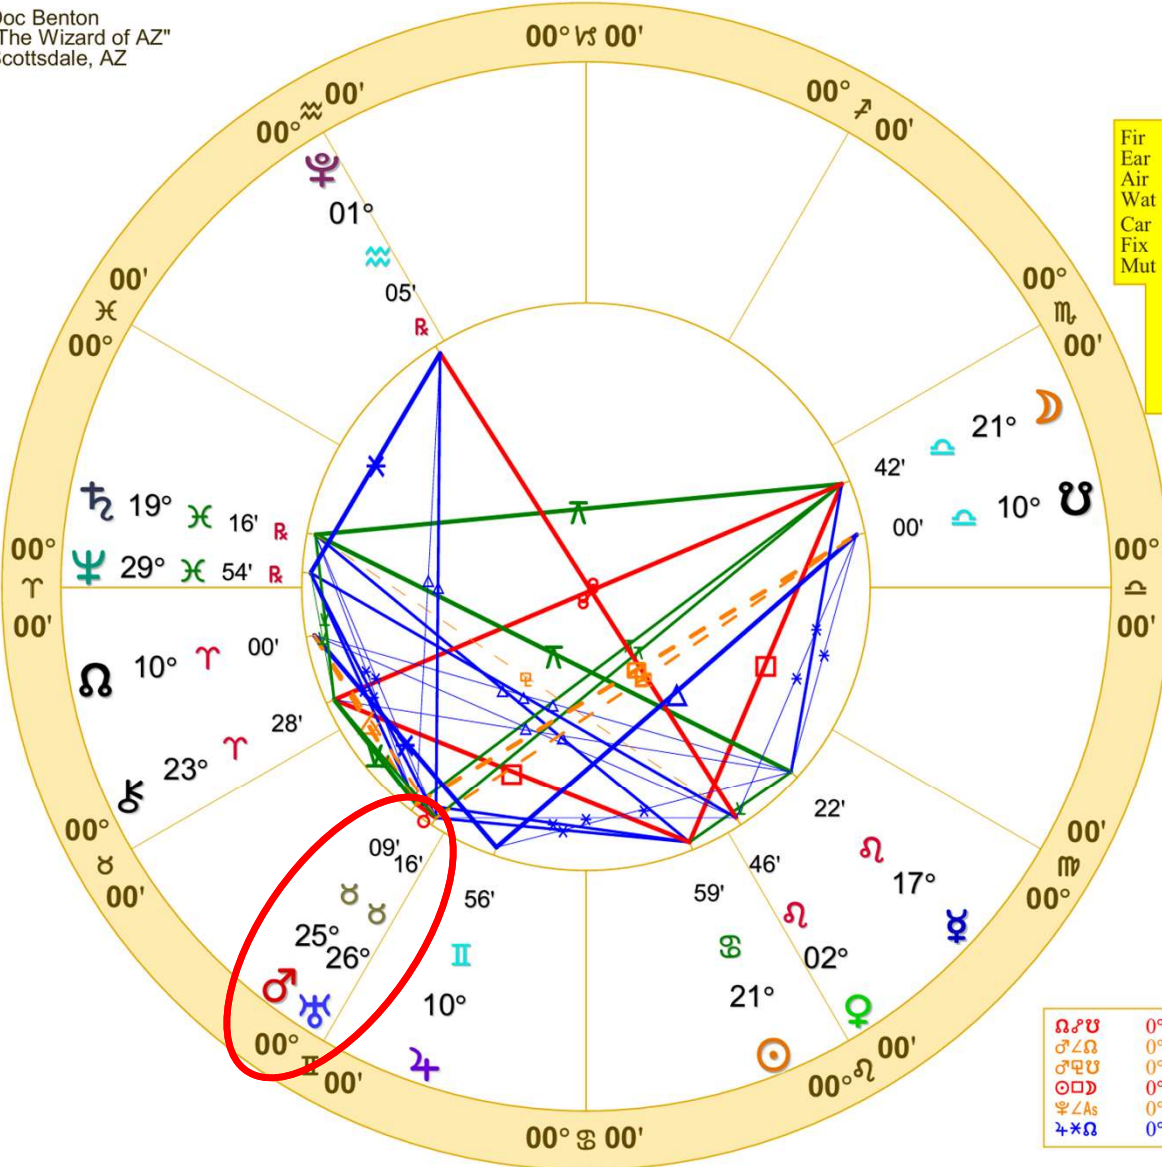

**THE ATTEMPTED
ASSASSINATION OF
DONALD TRUMP**

Doc Benton
"The Wizard of AZ"
Scottsdale, AZ

NATAL CHART

Trump Shooting

July 13, 2024
6:11 PM
Daylight Saving Time
Butler, Pennsylvania
40N51'40" 79W53'44"
Time Zone: 5 hours West
Geocentric
Tropical 0-Aries