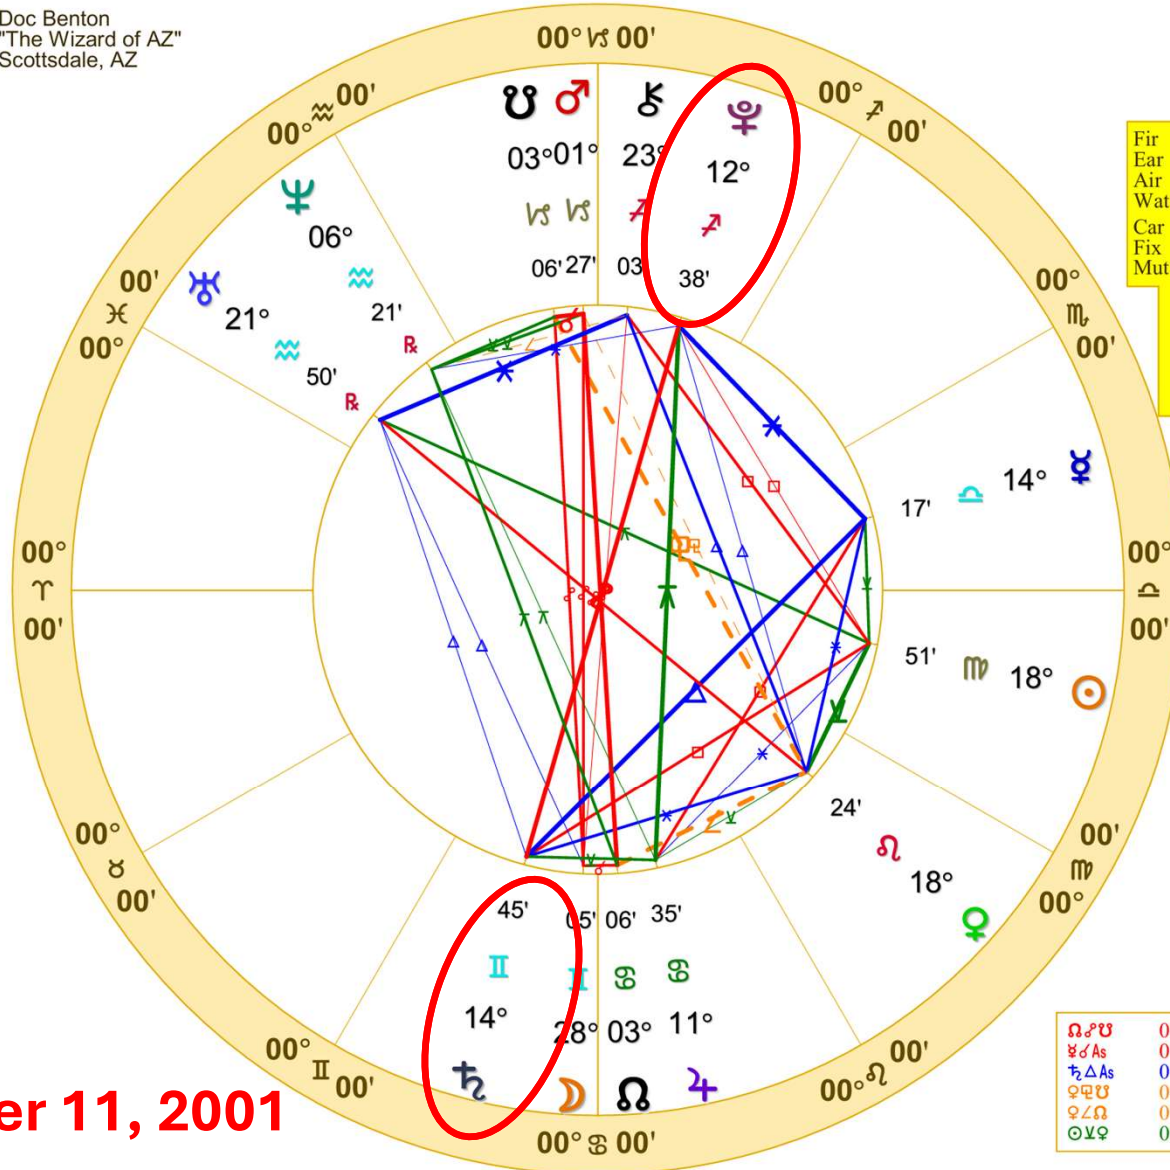

Doc Benton
"The Wizard of AZ"
Scottsdale, AZ

NATAL CHART

9/11

September 11, 2001
8:46:40 AM
Daylight Saving Time
New York, New York
40N42'51" 74W00'23"
Time Zone: 5 hours West
Geocentric
Tropical 0-Aries

Fir	2	0
Ear	2	0
Air	5	1
Wat	1	0
Car	3	1
Fix	3	0
Mut	4	0
P A S C E N D		
A N E T		

Long.	Dwada-samsa	Speed
☉ 18 17 50'46"	16 7 09	0.58
☽ 28 11 05'03"	7 8 01	13.35
♃ 14 14 17	21 3 28	1.14
♀ 18 12 24	10 3 50	1.12
♂ 1 13 27	17 3 19	0.32
♄ 11 13 35	19 11 04	0.09
♅ 14 11 45	27 11 01	0.02
♆ 21 12 50R	22 14 03	0.02R
♇ 6 12 21R	16 11 07	0.01R
♈ 12 13 38	1 8 39	0.01
♉ 23 13 03	6 11 35	0.01
♊ 3 13 06	7 11 12	0.00
♋ 14 14 29	23 13 46	0.47
♌ 16 13 51	22 13 09	0.55
♍ 3 13 06	7 12 12	0.00

♌♂♂	0°00'a	♃♄♅	0°28'a	♂♂♂	1°39'a
♃♄♂	0°11's	♄♅♆	1°03'a	♃♄♅	1°42's
♅♆♂	0°16'a	♆♇♈	1°13's	♃♄♅	1°51's
♆♇♂	0°18's	♇♈♉	1°33'a	♃♄♅	1°58's
♇♈♂	0°18's	♈♉♊	1°39'a		
♈♉♂	0°27'a	♉♊♋	1°39'a		

9/11
September 11, 2001