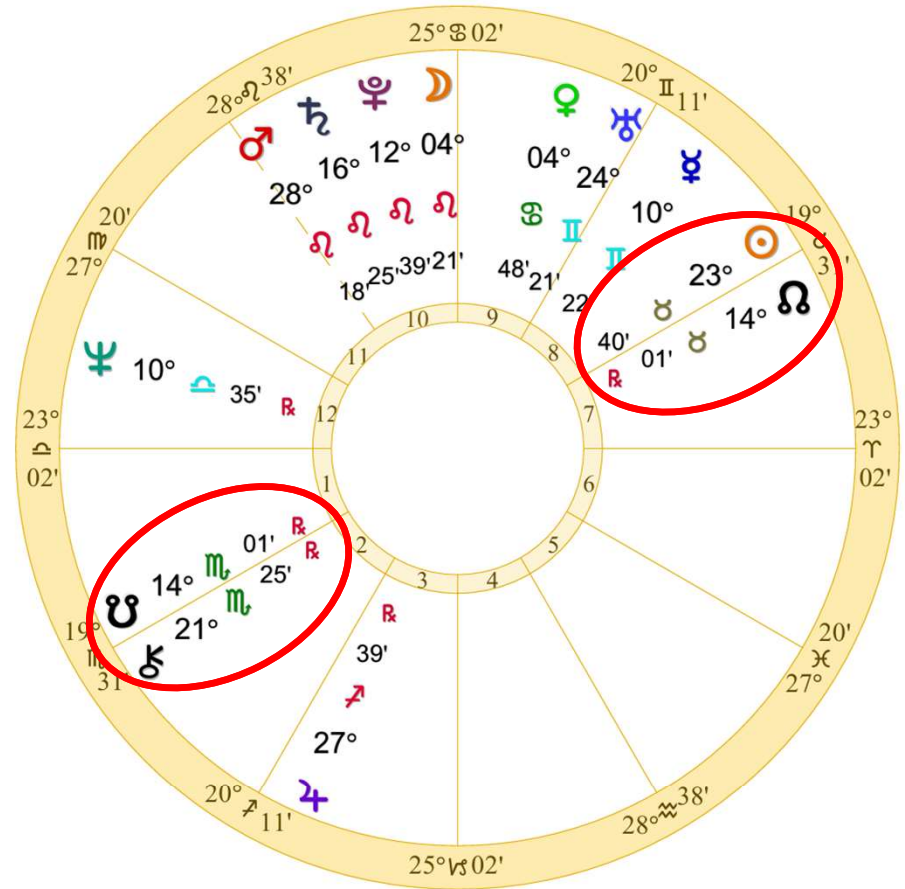

Hamas Attack Israel

Israel
May 14, 1948
4:00 PM
Tel Aviv, Israel
32 N 04 34 E 46
Standard Time
Time Zone: 2 hours East
Tropical Regiomontanus
NATAL CHART