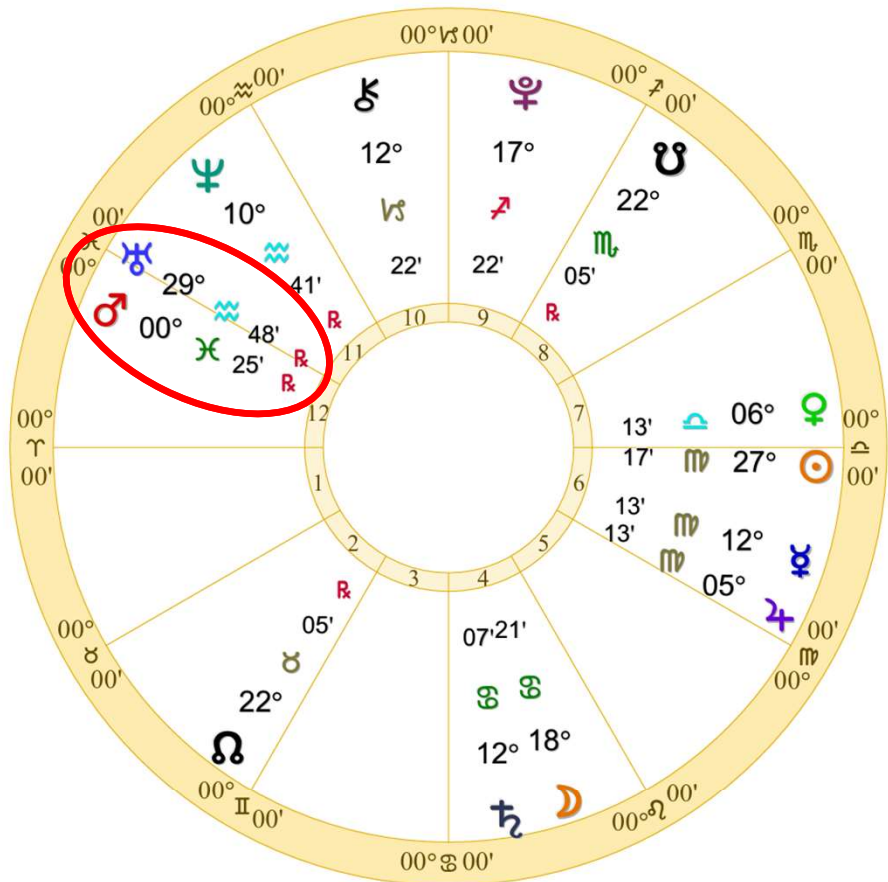

♁♂♃	0°00'a	♁♃♄	0°52'a	♃♄♅	1°26's
♃♄♅	0°06'a	♁♃♄	0°52'a	♃♄♅	1°32's
♃♄♅	0°10'a	♁♃♄	0°59's	♁♃♄	1°36's
♃♄♅	0°16'a	♁♃♄	1°00's	♃♄♅	1°42's
♃♄♅	0°36'a	♁♃♄	1°12's	♁♃♄	1°51'a

**Thomas Crooks**  
**The Shooter**

**Trump Shooting**  
 July 13, 2024  
 6:11 PM  
 Butler, Pennsylvania  
 40N51'40" 79W53'44"  
 Daylight Saving Time  
 Time Zone: 5 hours West  
 Tropical 0-Aries  
 NATAL CHART

**Trump Shooting  
 Thomas Crooks**

**Thomas Crooks**  
 September 20, 2003  
 12:00 PM  
 Bethel Park, Pennsylvania  
 40 N 20 80 W 01  
 Daylight Saving Time  
 Time Zone: 5 hours West  
 Tropical 0-Aries  
 NATAL CHART

**Trump  
Crooks  
Transits  
Triwheel**

**Inner Ring:**

Donald Trump  
June 14, 1946  
10:54 AM  
Queens Cou., Jamaica Hospital Queens  
40 N 42 73W48'59"  
Daylight Saving Time  
Time Zone: 5 hours West  
Tropical Regiomontanus  
NATAL CHART