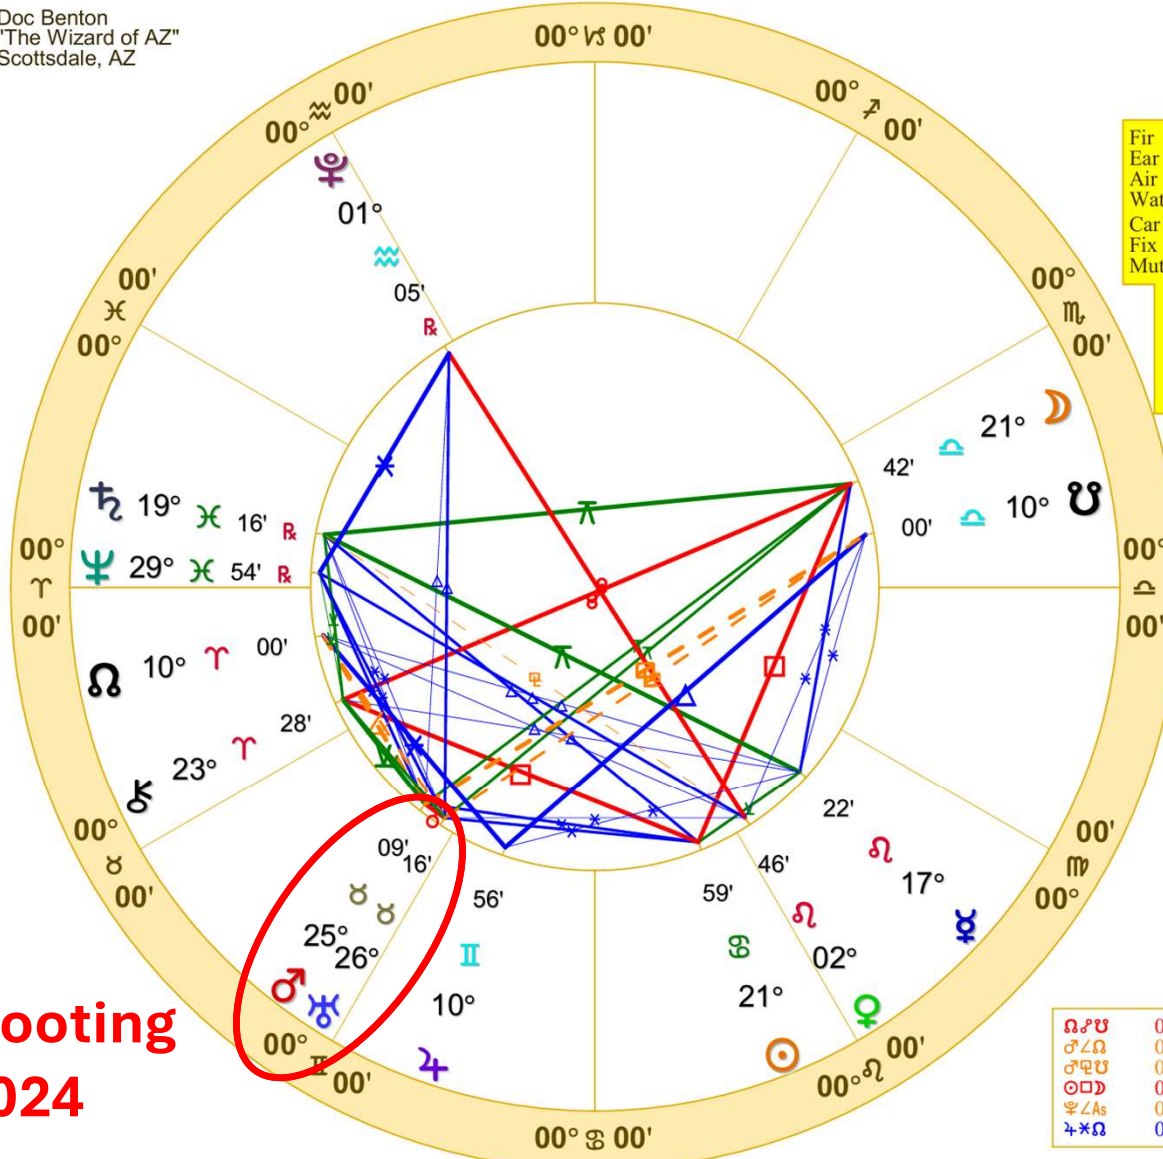

Doc Benton
"The Wizard of AZ"
Scottsdale, AZ

NATAL CHART

Trump Shooting

July 13, 2024
6:11 PM

Daylight Saving Time
Butler, Pennsylvania

40N51'40" 79W53'44"

Time Zone: 5 hours West
Geocentric

Tropical 0-Aries

Fir	2	1
Ear	2	0
Air	3	0
Wat	3	0
Car	2	0
Fix	5	0
Mut	3	1
P A S C E N D		
L A N E T		

Long.	Dwada-samsa	Speed
☉ 21 35 59'19"	23 30 52	0.57
☽ 21 42 42'12"	20 11 26	11.53
☿ 17 02 22	28 22 24	1.19
♀ 2 02 46	3 06 06	1.14
♂ 25 08 09	1 35 54	0.42
♃ 10 11 56	11 14 14	0.12
♄ 19 30 16R	21 09 09	0.01R
♅ 26 08 16	15 30 08	0.02
♆ 29 30 54R	28 22 45	0.00R
♇ 1 02 05R	13 04 04	0.01R
♈ 23 11 28	11 34 34	0.01
♉ 10 11 00	0 01 01	0.00
♊ 15 02 16	3 09 09	0.50
♋ 5 02 36	7 06 06	1.04
♌ 10 02 00	0 01 01	0.00

♁♂♃	0°00'a	♃♄♅	0°56's	♀♆♇	1°30'a
♁♄♅	0°09's	♁♂♃	1°06'a	♀♆♇	1°40's
♁♆♇	0°09's	♆♇♁	1°12'a	♁♂♃	1°42's
♁♇♁	0°17'a	♇♁♂	1°16's	♁♂♃	1°46'a
♆♁♂	0°50'a	♁♂♃	1°16's	♁♂♃	1°54'a
♃♁♂	0°56's	♁♂♃	1°29'a		

Trump Shooting
July 13, 2024