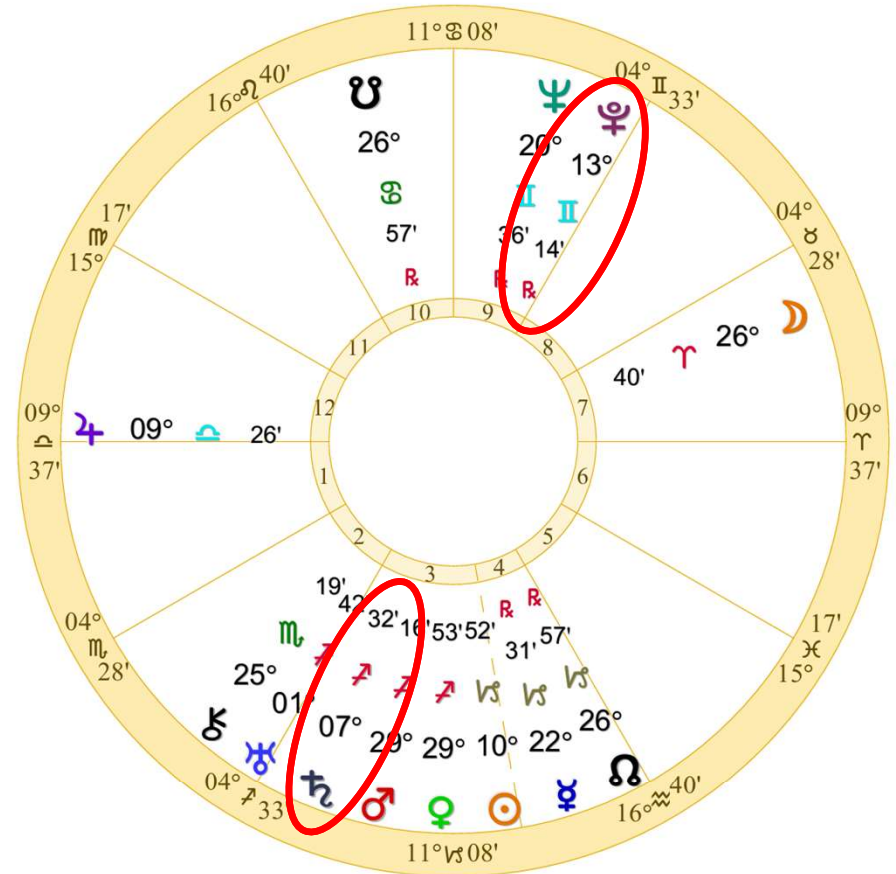

NATAL CHART

9/11

September 11, 2001  
 8:46:40 AM  
 Daylight Saving Time  
 New York, New York  
 40N42'51" 74W00'23"  
 Time Zone: 5 hours West  
 Geocentric  
 Tropical 0-Aries

Fir	2	0
Ear	2	0
Air	5	1
Wat	1	0
Car	3	1
Fix	3	0
Mut	4	0
P A S C E N D		
A N E T		

♌♂♂	0°00'a	♃♄♅	0°28'a	♂♂♂	1°39'a
♃♄♂	0°11's	♄♅♆	1°03'a	♃♄♅	1°42's
♅♆♂	0°16'a	♆♇♈	1°13's	♃♄♅	1°51's
♆♇♂	0°18's	♇♈♉	1°33'a	♃♄♅	1°58's
♇♈♂	0°18's	♈♉♊	1°39'a		
♈♉♂	0°27'a	♉♊♋	1°39'a		

9/11  
 September 11, 2001

9/11  
 September 11, 2001  
 8:46:40 AM  
 New York, New York  
 40N42'51" 74W00'23"  
 Daylight Saving Time  
 Time Zone: 5 hours West  
 Tropical 0-Aries  
 NATAL CHART

# 9/11 New York City

New York - all burroughs  
 January 1, 1898  
 12:01 AM  
 New York, New York  
 40N42'51" 74W00'23"  
 Standard Time  
 Time Zone: 5 hours West  
 Tropical Regiomontanus  
 NATAL CHART