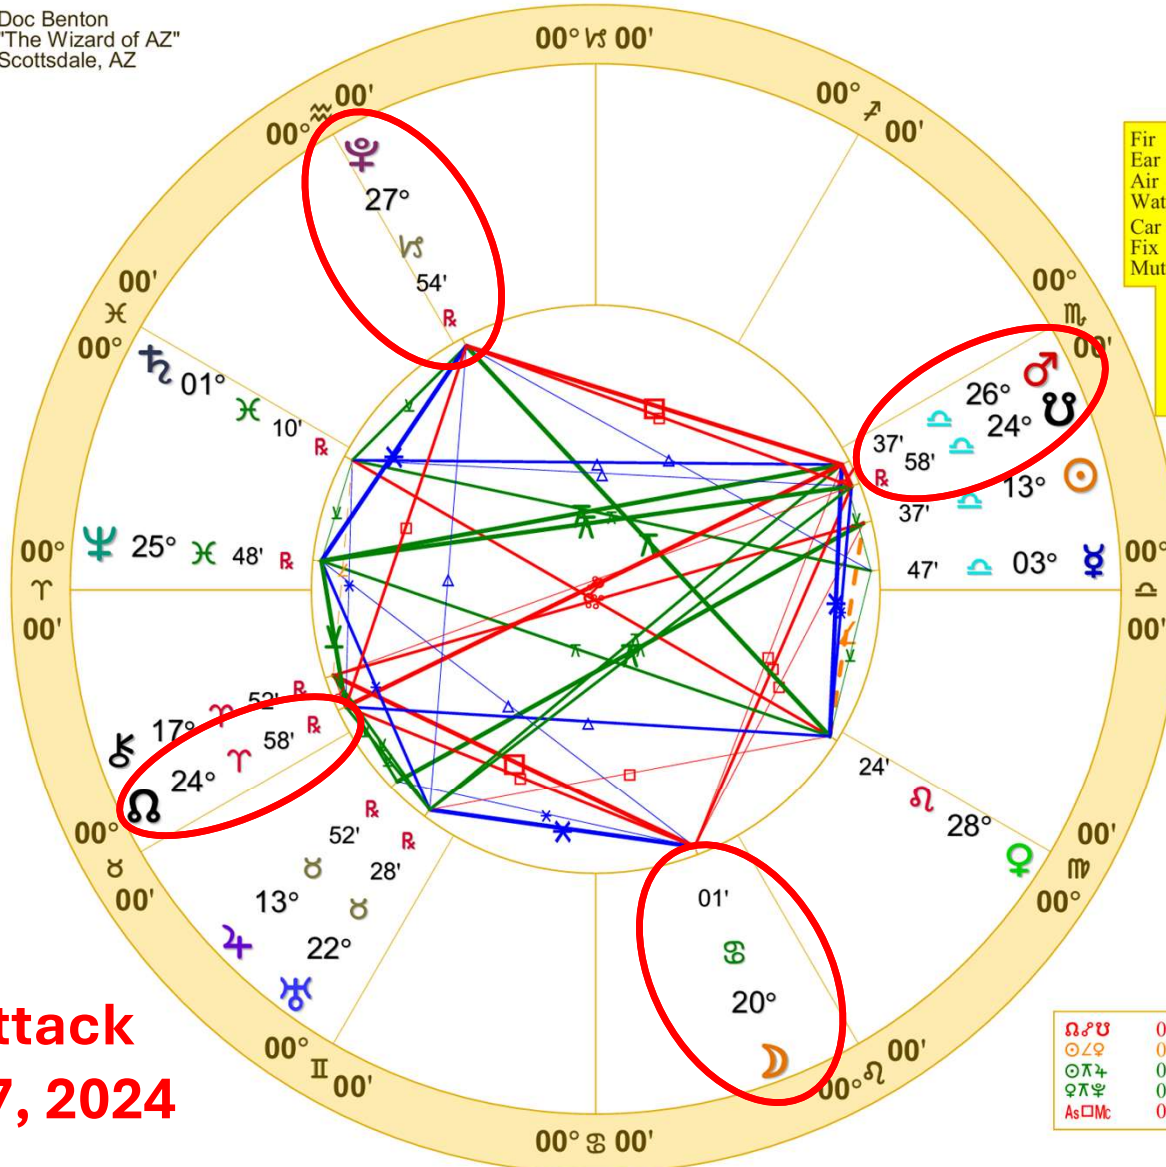

**ASTROLOGICAL  
RESONANCE AND  
THE TRUMP  
SHOOTING**

Doc Benton  
"The Wizard of AZ"  
Scottsdale, AZ

NATAL CHART

**Hamas Attack**

October 7, 2023  
6:30 AM

Daylight Saving Time

Tel Aviv, Israel

32 N 04 34 E 46

♏♂♃	0°00'a	♂♂♃	0°49'a	♂♂♃	1°39's
☉♌♀	0°13's	♂♂♃	0°49'a	♂♂♃	1°39's
☉♌♄	0°15'a	♂♂♃	0°49's	♂♂♃	1°42'a
♀♌♂	0°30's	♂♂♃	1°17'a	♀♂♃	1°47's
♁♏♌	0°49's	♀♌♂	1°38'a	☉♏♌	1°51'a

**Hamas Attack**  
**October 7, 2024**