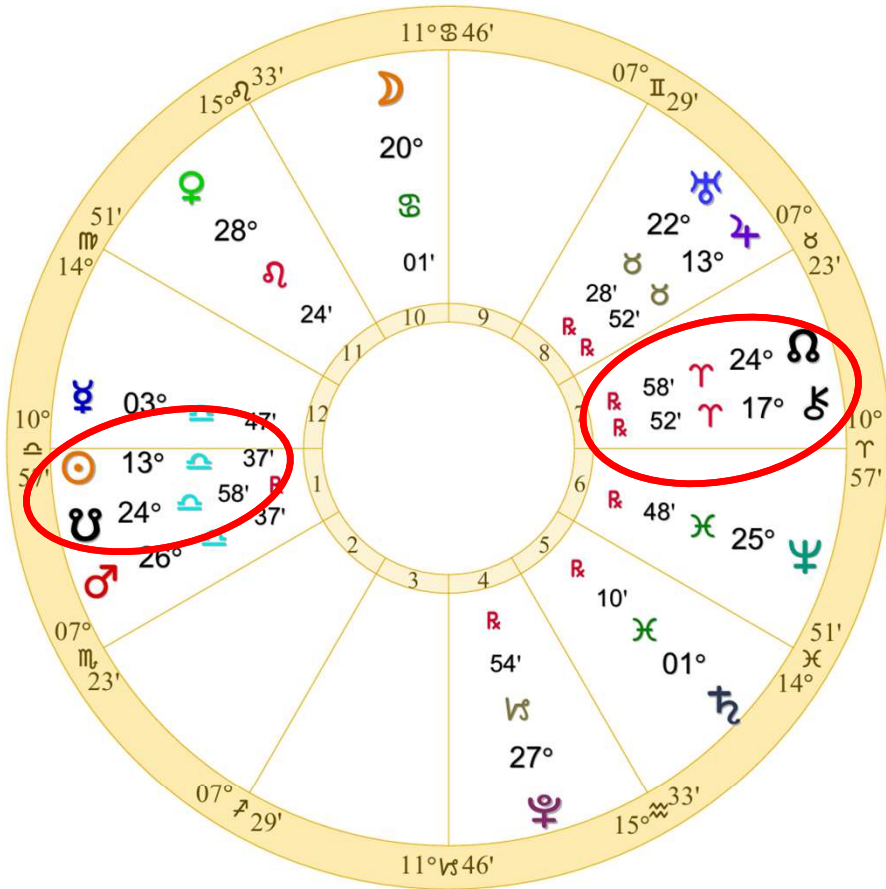

**ASTROLOGICAL  
RESONANCE AND  
THE TRUMP  
SHOOTING**

Doc Benton  
"The Wizard of AZ"  
Scottsdale, AZ

NATAL CHART

**Hamas Attack**

October 7, 2023  
6:30 AM

Daylight Saving Time

Tel Aviv, Israel

32 N 04 34 E 46

Time Zone: 2 hours East

Geocentric

Tropical 0-Aries

Fir	1	0
Ear	3	0
Air	3	1
Wat	3	0
Car	5	1
Fix	3	0
Mut	2	0
P L A S C E N D		

	Long.	Dwada-samsa	Speed
☉	13 ♌ 36'44"	13 ♋ 21	0.59
☽	20 ♉ 00'33"	0 ♋ 07	12.07
♃	3 ♌ 47	15 ♌ 19	1.46
♀	28 ♍ 24	10 ♉ 48	0.50
♂	26 ♌ 37	19 ♍ 24	0.40
♄	13 ♉ 52R	16 ♌ 22	0.06R
♅	1 ♋ 10R	14 ♋ 04	0.03R
♁	22 ♉ 28R	29 ♉ 38	0.02R
♂	25 ♋ 48R	9 ♉ 31	0.02R
♆	27 ♉ 54R	4 ♉ 45	0.00R
♁	17 ♉ 52R	4 ♌ 24	0.03R
♏	24 ♉ 58R	29 ♉ 40	0.00R
♁	10 ♌ 57	11 ♋ 29	0.51
♌	11 ♉ 46	21 ♌ 15	0.55
♃	24 ♌ 58R	29 ♉ 40	0.00R

♏♂♃	0°00'a	♂♂♃	0°49'a	♂♂♃	1°39's
☉♌♀	0°13's	♂♂♃	0°49'a	♂♂♃	1°39's
☉♌♄	0°15'a	♂♂♃	0°49's	♂♂♃	1°42'a
♀♌♂	0°30's	♂♂♃	1°17'a	♀♂♃	1°47's
♁♏♌	0°49's	♀♌♂	1°38'a	☉♏♌	1°51'a

**Hamas Attack**  
**October 7, 2024**

**Hamas Attack**  
 October 7, 2023  
 6:30 AM  
 Tel Aviv, Israel  
 32 N 04 34 E 46  
 Daylight Saving Time  
 Time Zone: 2 hours East  
 Tropical Regiomontanus  
 NATAL CHART