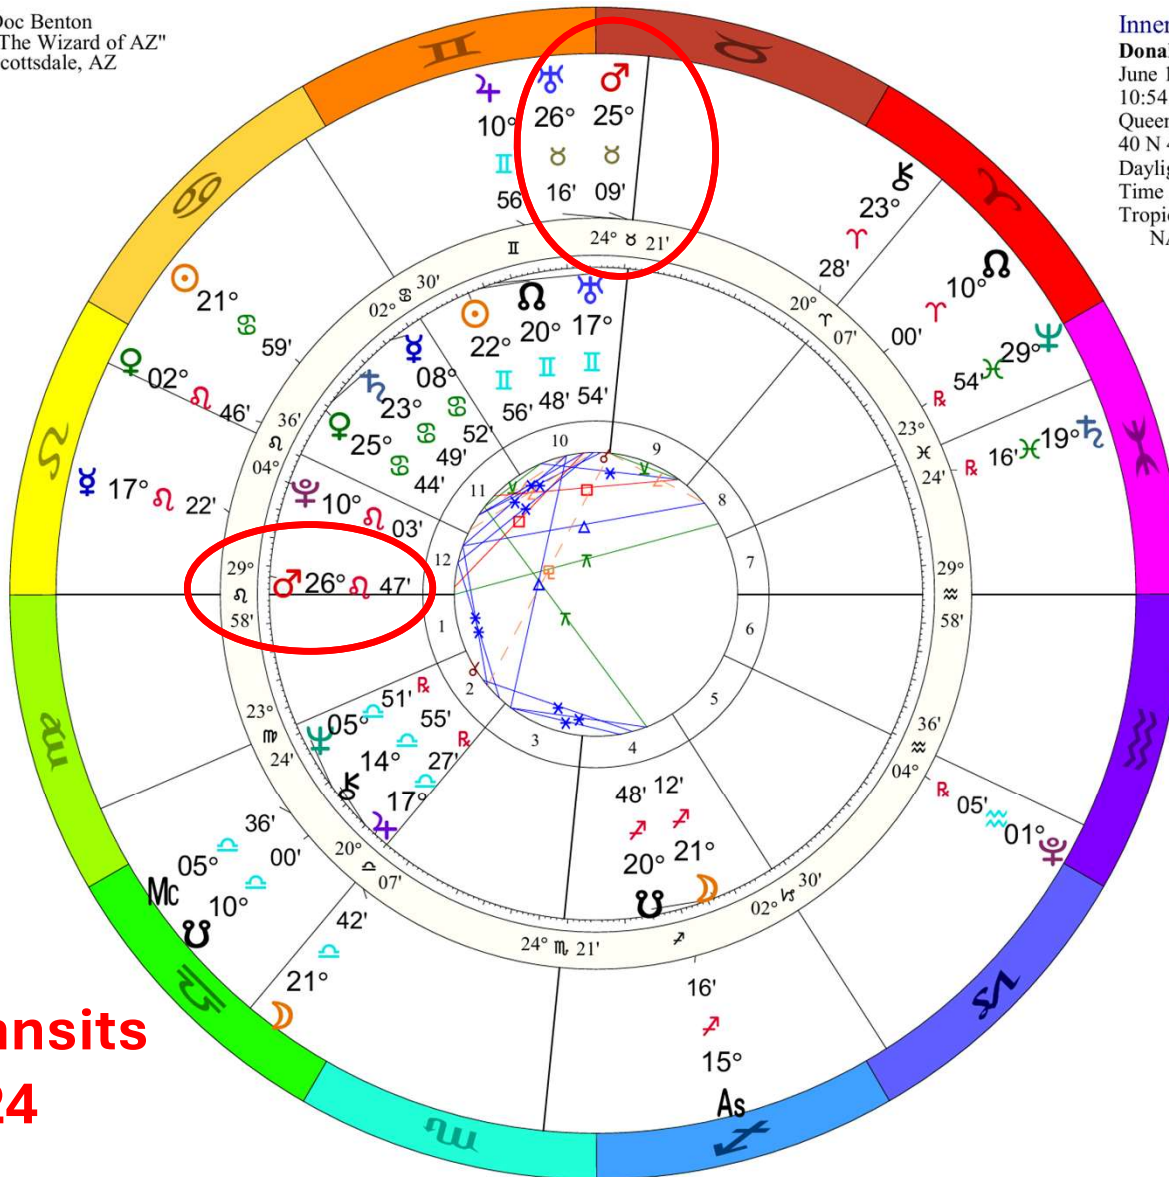

Doc Benton
"The Wizard of AZ"
Scottsdale, AZ

Inner Ring:
Donald Trump
June 14, 1946
10:54 AM
Queens Cou.,Jamaica Hospital Queens
40 N 42 73W48'59"
Daylight Saving Time
Time Zone: 5 hours West
Tropical Regiomontanus
NATAL CHART

Outer Ring:
Trump Shooting
July 13, 2024
6:11 PM
Butler, Pennsylvania
40N51'40" 79W53'44"
Daylight Saving Time
Time Zone: 5 hours West
Tropical 0-Aries
NATAL CHART

♁♂♂	0°02's
♁♂♂	0°02's
♁♂♂	0°04's
♁♂♂	0°05'a
♁♂♂	0°08'a
♁♂♂	0°12'a
♁♂♂	0°15'a
♁♂♂	0°21's
♁♂♂	0°21's
♁♂♂	0°30's
♁♂♂	0°31's
♁♂♂	0°31'a
♁♂♂	0°32'a
♁♂♂	0°32'a
♁♂♂	0°35's
♁♂♂	0°39'a
♁♂♂	0°39'a
♁♂♂	0°47'a
♁♂♂	0°48'a
♁♂♂	0°53's
♁♂♂	0°54's
♁♂♂	0°54's
♁♂♂	0°54's
♁♂♂	0°56's

Trump's Transits
July 13, 2024