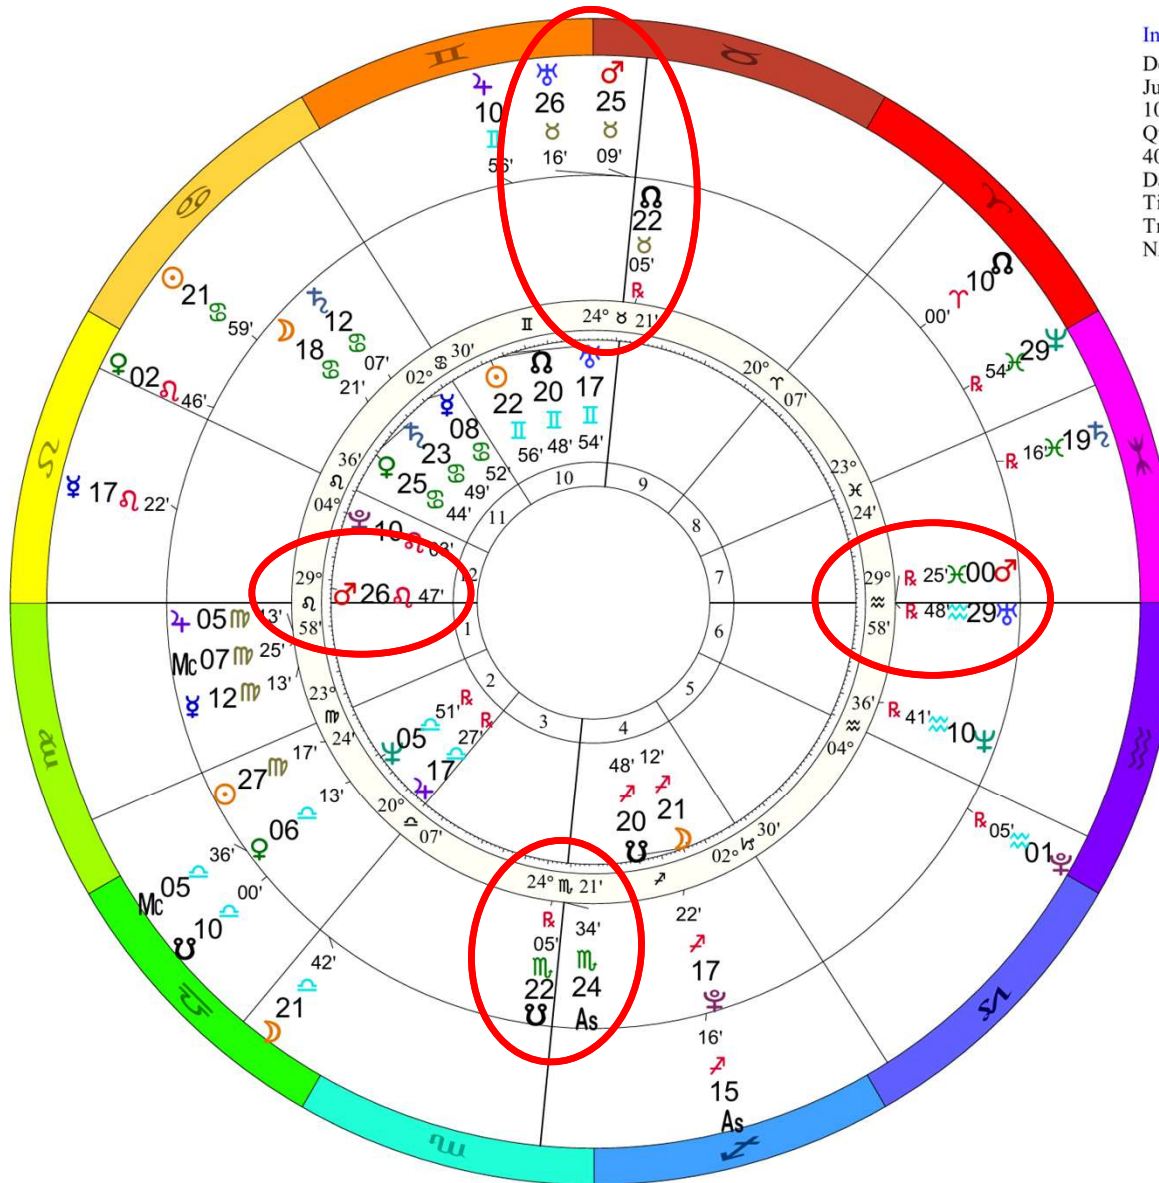

♁♂♃	0°00'a	♁♃♄	0°52'a	♃♄♅	1°26's
♃♄♅	0°06'a	♁♃♄	0°52'a	♃♄♅	1°32's
♃♄♅	0°10'a	♁♃♄	0°59's	♁♃♄	1°36's
♃♄♅	0°16'a	♁♃♄	1°00's	♃♄♅	1°42's
♃♄♅	0°36'a	♁♃♄	1°12's	♁♃♄	1°51'a

**Thomas Crooks**  
**The Shooter**

**Trump Shooting**  
 July 13, 2024  
 6:11 PM  
 Butler, Pennsylvania  
 40N51'40" 79W53'44"  
 Daylight Saving Time  
 Time Zone: 5 hours West  
 Tropical 0-Aries  
 NATAL CHART

**Trump Shooting  
 Thomas Crooks**

**Thomas Crooks**  
 September 20, 2003  
 12:00 PM  
 Bethel Park, Pennsylvania  
 40 N 20 80 W 01  
 Daylight Saving Time  
 Time Zone: 5 hours West  
 Tropical 0-Aries  
 NATAL CHART

**Trump  
Crooks  
Transits  
Triwheel**

**Inner Ring:**

Donald Trump  
June 14, 1946  
10:54 AM  
Queens Cou., Jamaica Hospital Queens  
40 N 42 73W48'59"  
Daylight Saving Time  
Time Zone: 5 hours West  
Tropical Regiomontanus  
NATAL CHART