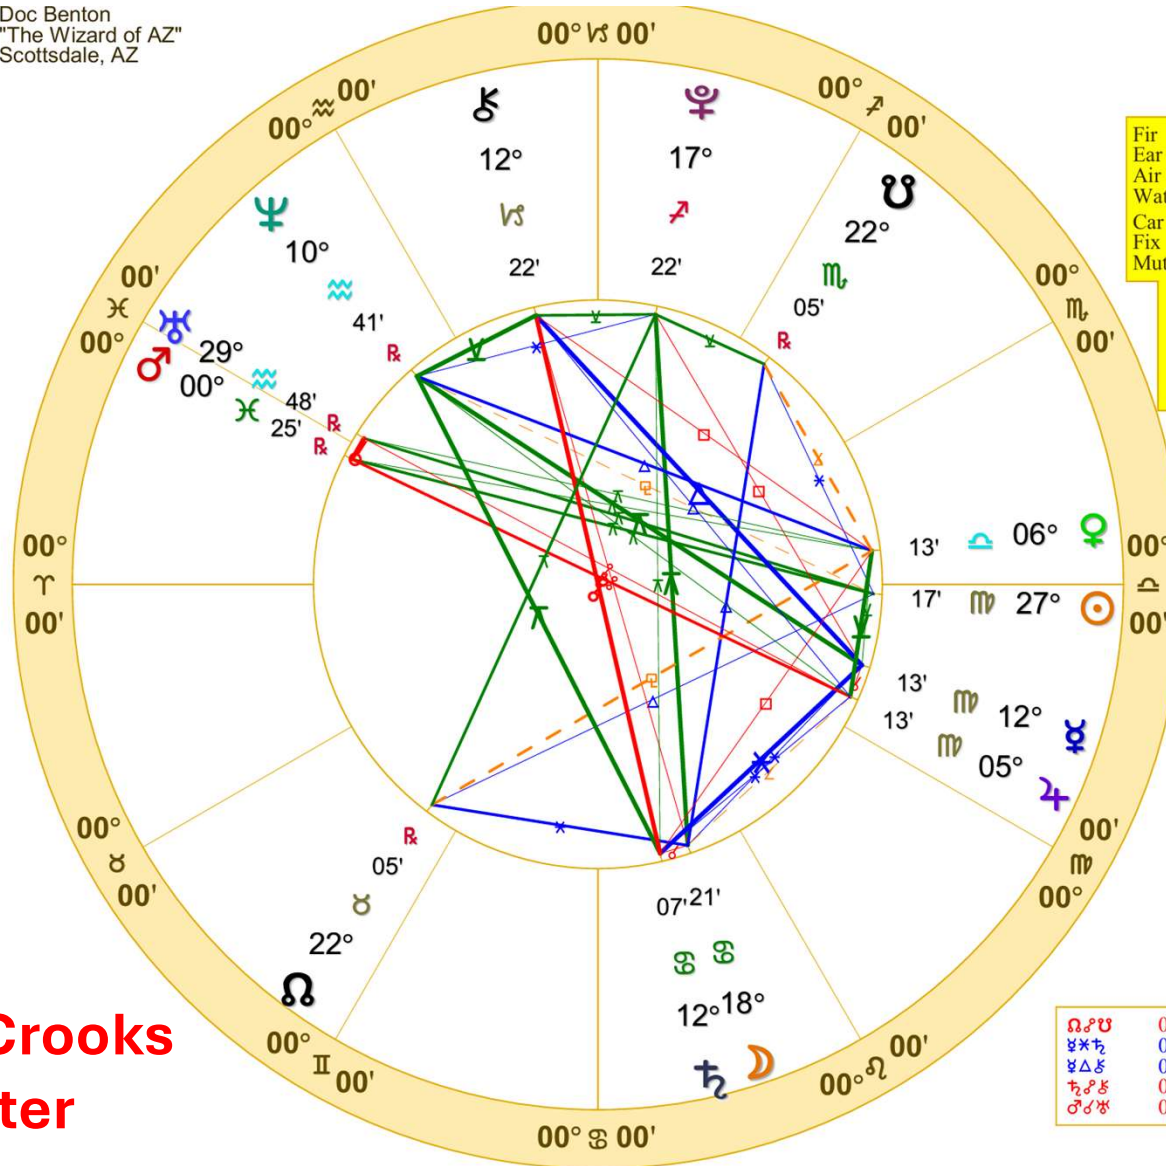

Doc Benton
"The Wizard of AZ"
Scottsdale, AZ

NATAL CHART

Thomas Crooks

September 20, 2003

12:00 PM

Daylight Saving Time

Bethel Park, Pennsylvania

40 N 20 80 W 01

Time Zone: 5 hours West

Geocentric

Tropical 0-Aries

Fir	1	0
Ear	3	0
Air	3	0
Wat	3	1
Car	3	0
Fix	2	1
Mut	5	0
	P	A
	L	S
	A	N
	E	N
	T	D

	Long.	Dwada-samsa	Speed
☉	27 17 16'42"	27 8 20	0 59
☽	18 28 21'20"	10 28 16	12 31
☿	12 17 13	26 13 32	0 03S
♀	6 13	14 27 35	1 15
♂	0 36 25R	4 36 59	0 05R
♃	5 17 13	2 17 33	0 13
♄	12 28 07	25 17 20	0 04
♅	29 28 48R	27 13 41	0 02R
♆	10 28 41R	8 11 08	0 01R
♇	17 27 22_S	28 11 29	0 01
♈	12 13 22	28 28 28	0 00S
♉	22 28 05R	25 13 02	0 03R
♊	24 17 34	24 27 46	0 47
♋	7 17 25	29 17 00	1 03
♌	22 17 05R	25 28 02	0 03R

♁♂♃	0°00'a	♁♃♄	0°52'a	♃♄♅	1°26's
♃♄♅	0°06'a	♁♃♄	0°52'a	♃♄♅	1°32's
♃♄♅	0°10'a	♁♃♄	0°59's	♁♃♄	1°36's
♃♄♅	0°16'a	♁♃♄	1°00's	♃♄♅	1°42's
♃♄♅	0°36'a	♁♃♄	1°12's	♁♃♄	1°51'a

Thomas Crooks
The Shooter