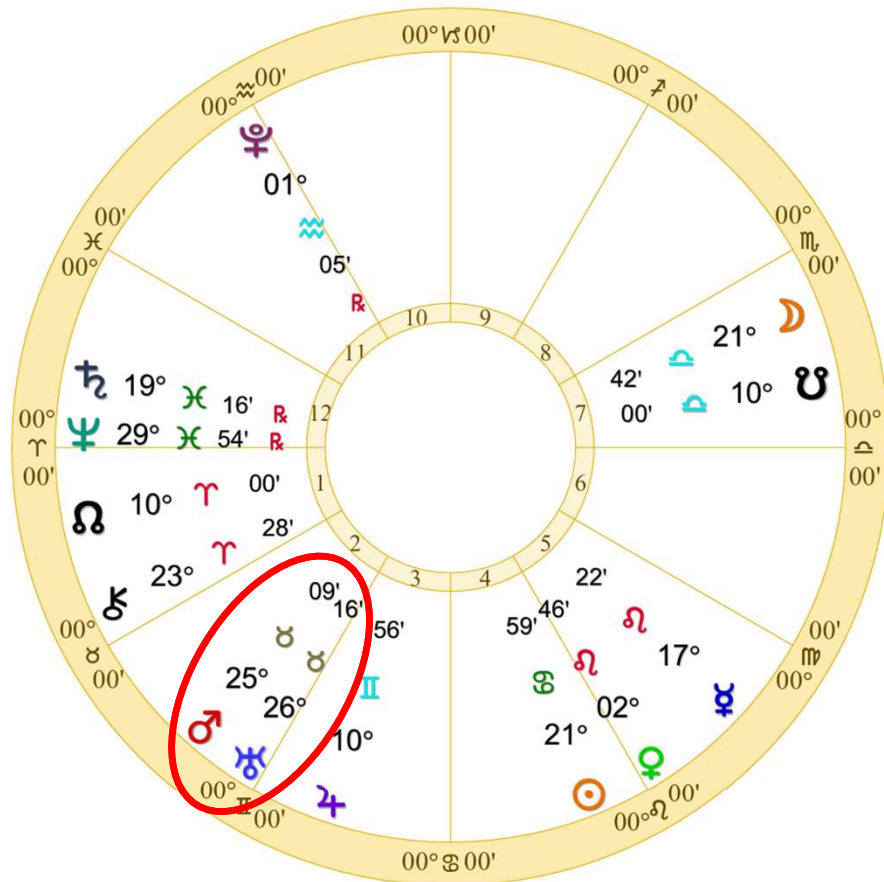

**Trump's Transits**  
**July 13, 2024**

Doc Benton  
 "The Wizard of AZ"  
 Scottsdale, AZ

NATAL CHART

**Thomas Crooks**

September 20, 2003

12:00 PM

Daylight Saving Time

Bethel Park, Pennsylvania

40 N 20 80 W 01

Time Zone: 5 hours West

Geocentric

Tropical 0-Aries

Fir	1	0
Ear	3	0
Air	3	0
Wat	3	1
Car	3	0
Fix	2	1
Mut	5	0
	P	A
	L	S
	A	N
	E	N
	T	D

	Long.	Dwada-samsa	Speed
☉	27 17 16'42"	27 8 20	0 59
☽	18 28 21'20"	10 28 16	12 31
☿	12 17 13	26 13 32	0 03S
♀	6 13	14 27 35	1 15
♂	0 36 25R	4 36 59	0 05R
♃	5 17 13	2 17 33	0 13
♄	12 28 07	25 17 20	0 04
♅	29 28 48R	27 13 41	0 02R
♆	10 28 41R	8 11 08	0 01R
♇	17 27 22 <sub>S</sub>	28 11 29	0 01
♈	12 13 22	28 28 28	0 00S
♉	22 28 05R	25 13 02	0 03R
♊	24 17 34	24 27 46	0 47
♋	7 17 25	29 17 00	1 03
♌	22 17 05R	25 28 02	0 03R

♁♂♃	0°00'a	♁♃♄	0°52'a	♃♄♅	1°26's
♃♄♅	0°06'a	♁♃♄	0°52'a	♃♄♅	1°32's
♃♄♅	0°10'a	♁♃♄	0°59's	♁♃♄	1°36's
♃♄♅	0°16'a	♁♃♄	1°00's	♃♄♅	1°42's
♃♄♅	0°36'a	♁♃♄	1°12's	♁♃♄	1°51'a

**Thomas Crooks**  
**The Shooter**

**Trump Shooting**  
 July 13, 2024  
 6:11 PM  
 Butler, Pennsylvania  
 40N51'40" 79W53'44"  
 Daylight Saving Time  
 Time Zone: 5 hours West  
 Tropical 0-Aries  
 NATAL CHART

**Trump Shooting  
 Thomas Crooks**

**Thomas Crooks**  
 September 20, 2003  
 12:00 PM  
 Bethel Park, Pennsylvania  
 40 N 20 80 W 01  
 Daylight Saving Time  
 Time Zone: 5 hours West  
 Tropical 0-Aries  
 NATAL CHART