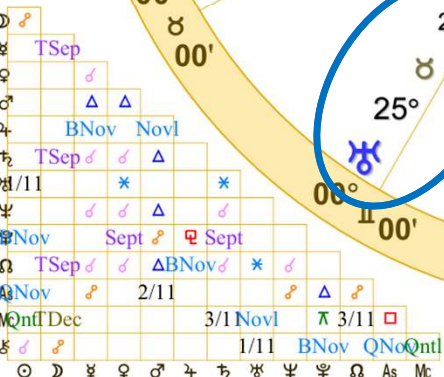

Doc Benton
The Wizard of AZ

Full Moon (astrological)

Full Moon Apr 12 2025
 April 12, 2025
 5:21:59 PM
 Standard Time
 Scottsdale, Arizona
 33N30'33" 111W53'54"
 Time Zone: 7 hours West
 Geocentric
 Tropical 0-Aries

Full Moon 4/12/2025

Mars trine Venus,
Saturn, North
Node, and Mercury

Uranus sextile
Venus, Saturn,
North Node, and
Mercury

Sun conjunct
Chiron

	Long.	Decl.
☉	23° 20' 00"	9° N 04'
☾	23° 19' 59"	11° S 12'
♃	28° 09' S	1° S 55'
♀	24° 37' R	2° N 09'
♂	27° 56'	22° N 54'
♃	17° 58'	22° N 37'
♄	25° 54'	3° S 26'
♅	25° 20'	18° N 53'
♆	0° 30'	0° S 58'
♇	3° 42'	22° S 43'

Inner Ring:
 USA Libra
 July 2, 1776
 11:50 AM
 Philadelphia, PA
 39N57'08" 75W09'51"
 Local Mean Time
 Time Zone: 0 hours West
 Tropical Regiomontanus
 NATAL CHART

Outer Ring:
 Full Moon Apr 12 2025
 April 12, 2025
 5:21:59 PM
 Scottsdale, Arizona
 33N30'33" 111W53'54"
 Standard Time
 Time Zone: 7 hours West
 Tropical 0-Aries
 Full Moon (astrological)