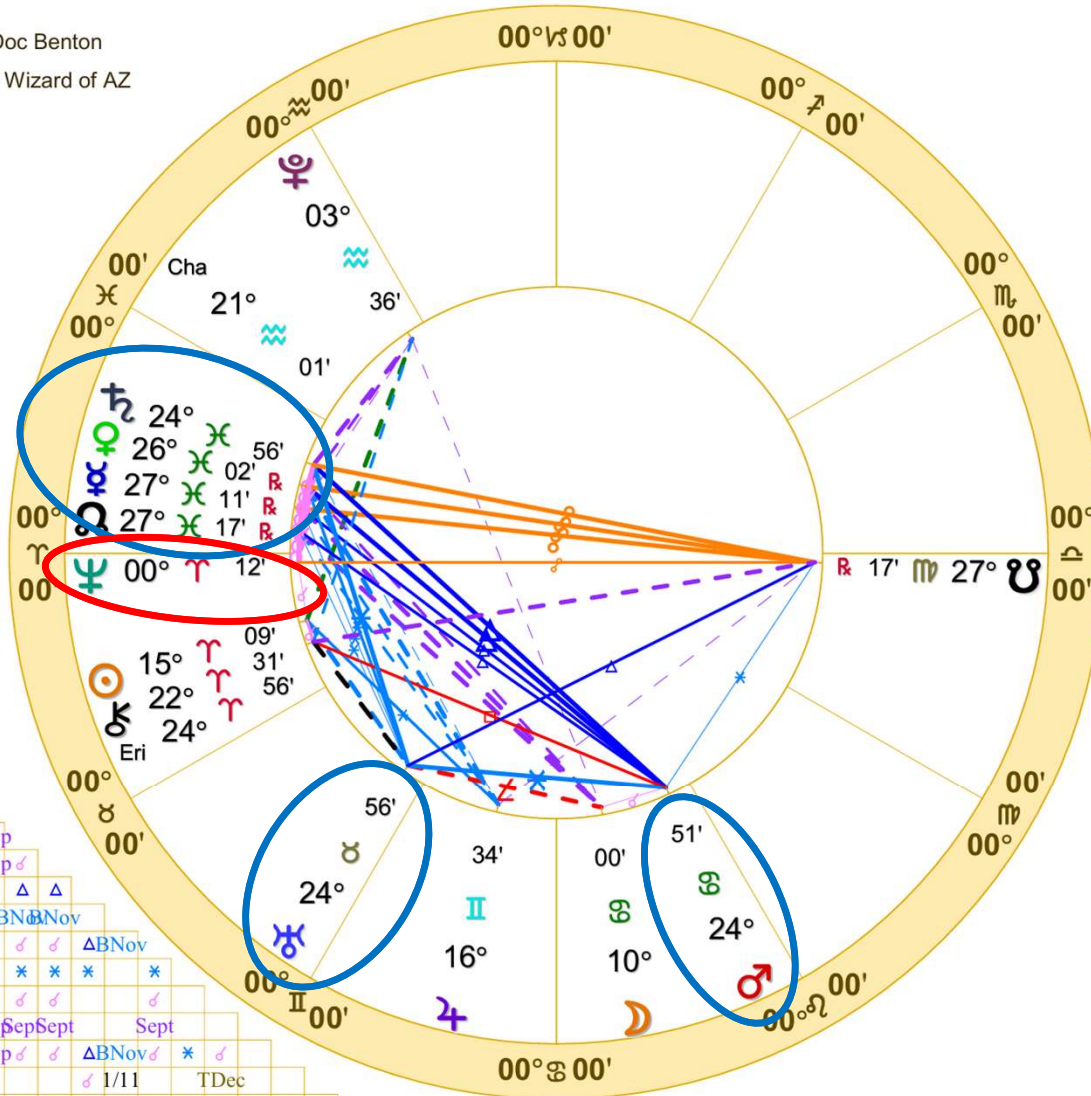

USA Libra NATAL CHART

Transit to Natal:

2025	Apr																														
♄ □ ♀ (0723, 0823)	9																														
♃ △ ♃ (2509, 2509)	9																														
♃ * ♀ (2504, 2504)	7																														
♃ * ♃ (2509, 2509)	6																														
♃ △ ♀ (2504, 2504)	5																														
♃ ♀ ♀ (1951, 1951)																23															
♃ * ♀ (2736, 2736)																28															
♃ * ♀ (2006, 2006)																24															
2025	Apr																														

USA Sagittarius NATAL CHART

Transit to Natal:

Donald Trump NATAL CHART

Transit to Natal:

Doc Benton
The Wizard of AZ

NATAL CHART

Transits
April 4, 2025
11:20:12 AM
Standard Time
Washington, D.C.
38N53'42" 77W02'12"
Time Zone: 5 hours West
Geocentric
Tropical 0-Aries