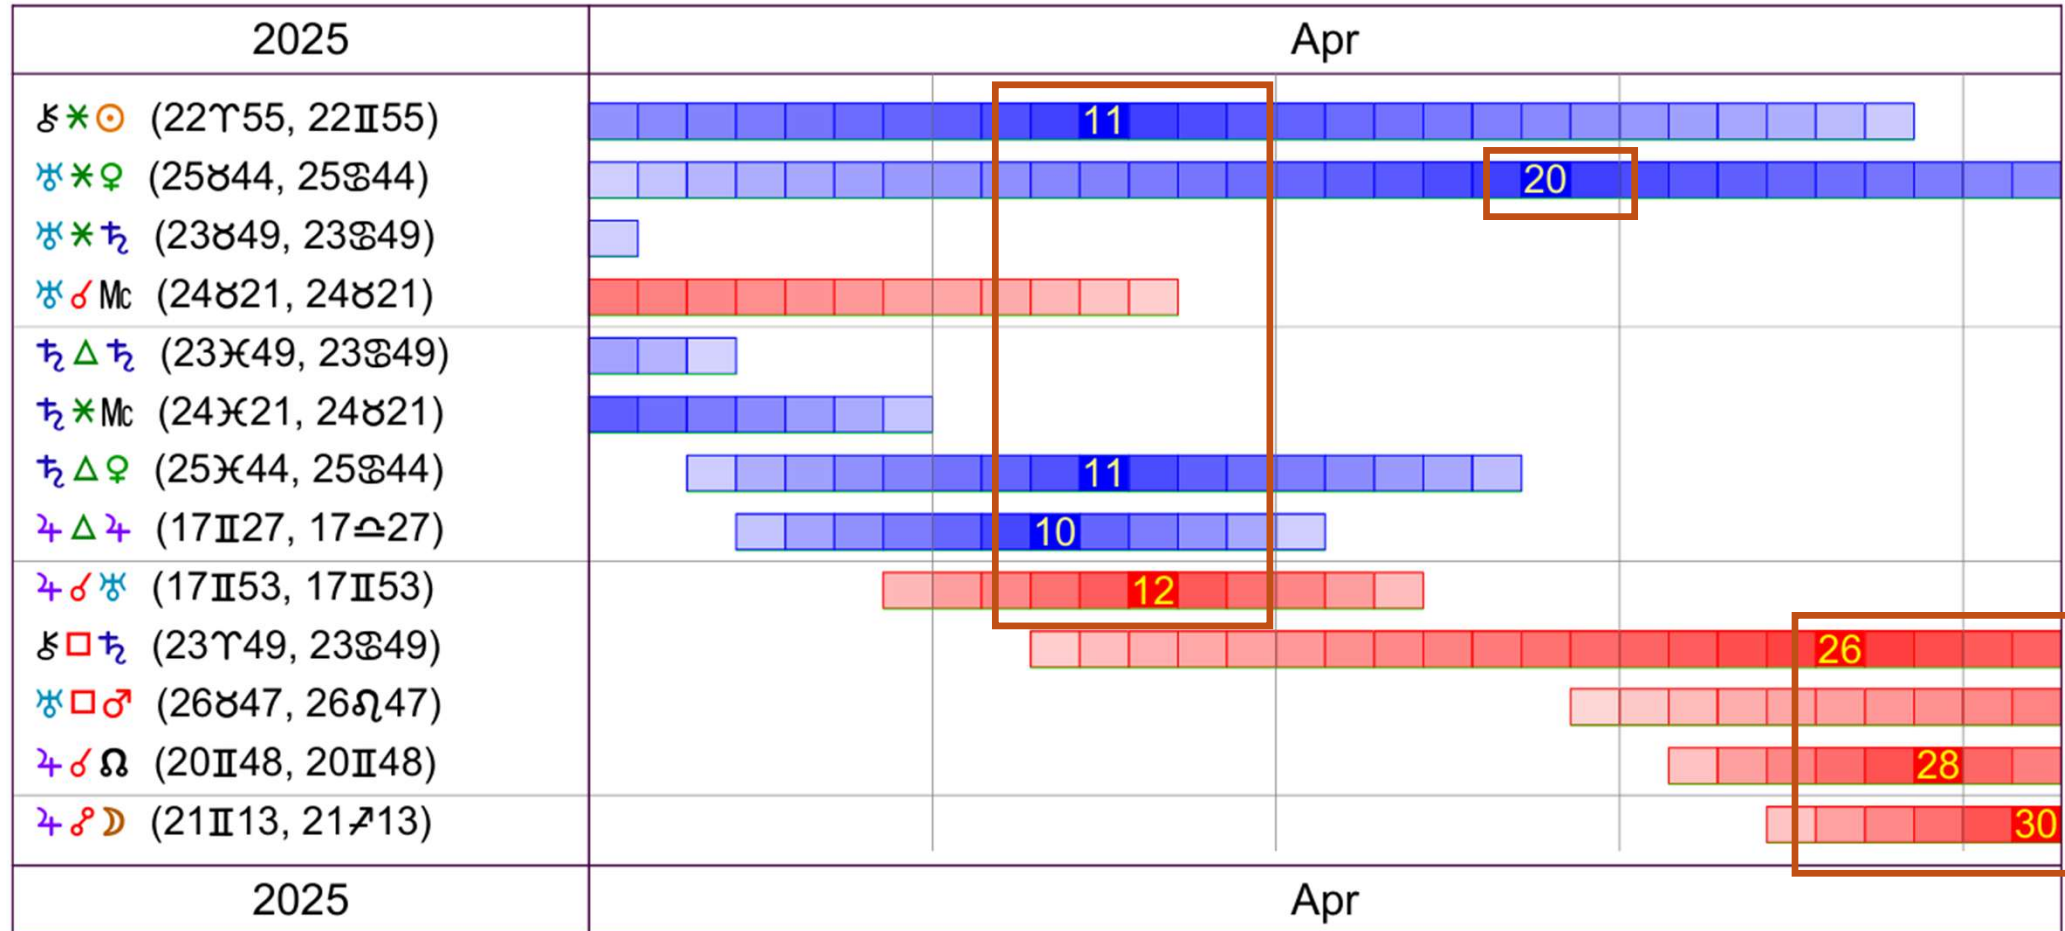

Search for Transits
 Apr 01, 2025 - May 01, 2025

Apr 07, 2025
 Page 1

Date	Time	Event	Type	P1	A	P2	P1 Pos
Apr 07, 2025	07:02 am	♀ SD	Tra-Tra	♀	SD		26° \times 50'
Apr 12, 2025	08:55 pm	♀ SD	Tra-Tra	♀	SD		24° \times 38'
Apr 16, 2025	02:26 am	♀ > ♄	Tra-Tra	♀	♃	♄	00° Υ 00'
Apr 18, 2025	00:22 am	♂ > ♃	Tra-Tra	♂	♃	♃	00° \mathcal{Q} 00'
Apr 19, 2025	03:57 pm	☉ > ♃	Tra-Tra	☉	♃	♃	00° \mathcal{Q} 00'
Apr 30, 2025	01:17 pm	♀ > ♄	Tra-Tra	♀	♃	♄	00° Υ 00'

USA Libra NATAL CHART

Transit to Natal:

2025	Apr																														
♄ □ ♀ (0723, 0823)	9																														
♃ △ ♃ (2509, 2509)	9																														
♃ * ♀ (2504, 2504)	7																														
♃ * ♃ (2509, 2509)	6																														
♃ △ ♀ (2504, 2504)	5																														
♃ ♀ ♀ (1951, 1951)																23															
♃ * ♀ (2736, 2736)																28															
♃ * ♀ (2006, 2006)																24															
2025	Apr																														

USA Sagittarius NATAL CHART

Transit to Natal:

Donald Trump NATAL CHART

Transit to Natal:

Doc Benton
The Wizard of AZ

NATAL CHART

Transits
April 4, 2025
11:20:12 AM
Standard Time
Washington, D.C.
38N53'42" 77W02'12"
Time Zone: 5 hours West
Geocentric
Tropical 0-Aries