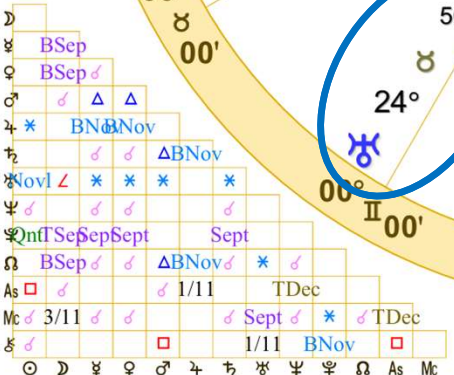

USA Libra NATAL CHART

Transit to Natal:

2025	Apr																														
♄ □ ♀ (0723, 0823)	9																														
♃ △ ♃ (2509, 2509)	9																														
♃ * ♀ (2504, 2504)	7																														
♃ * ♃ (2509, 2509)	6																														
♃ △ ♀ (2504, 2504)	5																														
♃ ♀ ♀ (1951, 1951)																23															
♃ * ♀ (2736, 2736)																28															
♃ * ♀ (2006, 2006)																24															
2025	Apr																														

USA Sagittarius NATAL CHART

Transit to Natal:

Donald Trump NATAL CHART

Transit to Natal:

Doc Benton
The Wizard of AZ

NATAL CHART

Transits
April 4, 2025
11:20:12 AM
Standard Time
Washington, D.C.
38N53'42" 77W02'12"
Time Zone: 5 hours West
Geocentric
Tropical 0-Aries

4/4/2025

Saturn sextile Uranus

Uranus sextile Mars

Mars trine Saturn

Neptune in Aries

	Long.	Decl.
☉	15° 08' 42"	5N 58
☽	9° 59' 41"	28N 11
♃	27° 11' 18"	0S 32
♄	26° 02' 02"	4N 24
♅	24° 05' 51"	23N 41
♆	16° 11' 34"	22N 28
♇	24° 05' 56"	3S 48
♈	24° 05' 56"	18N 47
♉	0° 11' 12"	1S 05
♊	3° 00' 36"	22S 43

☉♃	14° 57' s	♃ Sept ♃	0° 06' a
☽♃	4° 09' s	☉ Qntil ♃	0° 28' a
♃♃	3° 01' s	♃ BNov ♃	0° 37' a
♃♄	2° 20' s	♀ Sept ♃	1° 00' a
♄ T Sep ♃	2° 06' s	♃ BNov ♃	1° 05' a
♃ BNov ♃	1° 38' s	♀♃♃	1° 07' a
♃♄	1° 08' s	♀♃♃	1° 07' a
♄ B Sep ♃	1° 06' s	♀♄♃	1° 12' a
♀ BNov ♃	0° 31' s	☉♃♃	1° 25' a
♃ 1/11 ♃	0° 19' s	♃ Sept ♃	2° 09' a
☉ Nov 1 ♃	0° 13' s	♃♃♃	2° 15' a
♄♃♃	0° 04' s	♃♃♃	2° 15' a
♃♃♃	0° 00' s	♃♄♃	2° 20' a
♄ B Sep ♃	0° 03' a	♃♃♃	5° 16' a
♃♃♃	0° 05' a	☉♃♃	7° 22' a
♃♄♃	0° 05' a	♄♃♃	14° 51' a