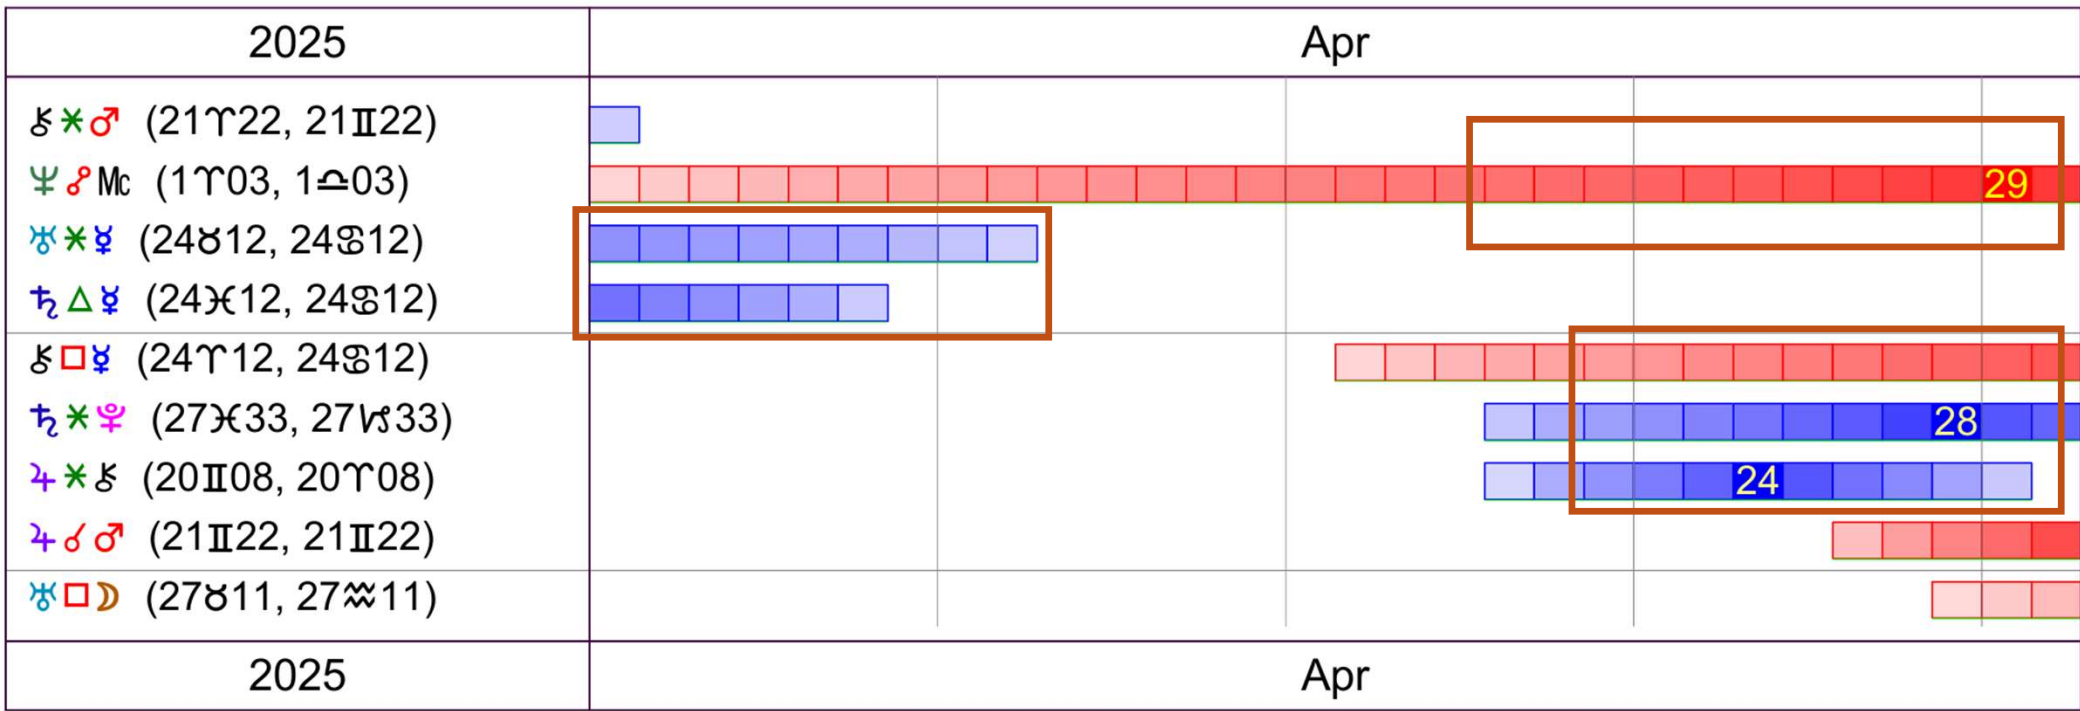

USA Libra NATAL CHART

Transit to Natal:

2025	Apr																														
♄ □ ♀ (0723, 0823)	9																														
♃ △ ♃ (2509, 2509)	9																														
♃ * ♀ (2504, 2504)	7																														
♃ * ♃ (2509, 2509)	6																														
♃ △ ♀ (2504, 2504)	5																														
♃ ♀ ♀ (1951, 1951)																23															
♃ * ♀ (2736, 2736)																28															
♃ * ♀ (2006, 2006)																24															
2025	Apr																														

USA Sagittarius NATAL CHART

Transit to Natal: