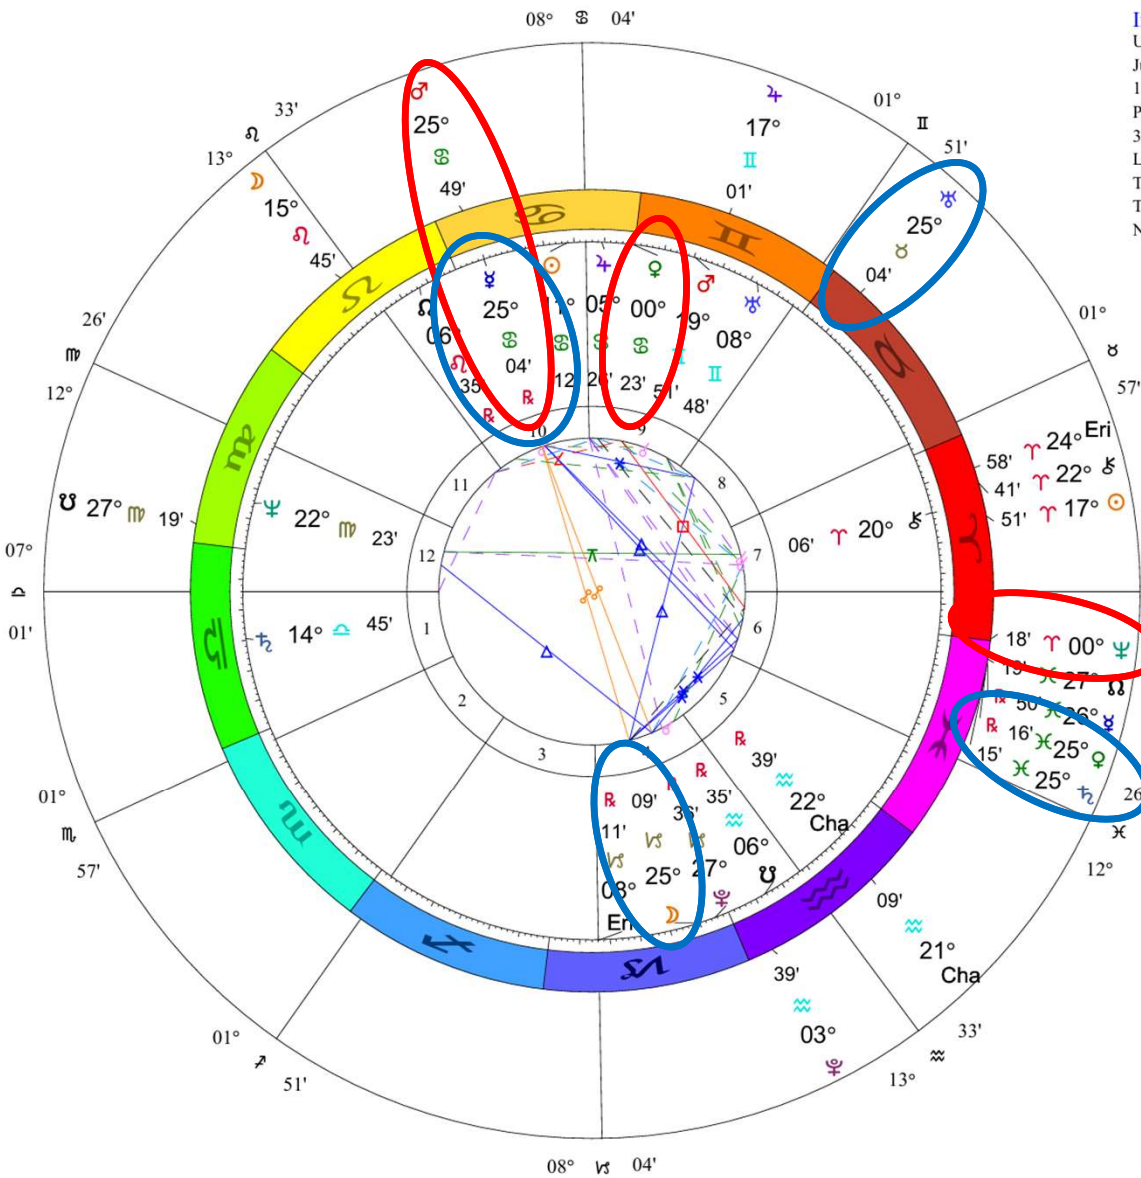

Inner Ring:
 USA Libra
 July 2, 1776
 11:50 AM
 Philadelphia, PA
 39N57'08" 75W09'51"
 Local Mean Time
 Time Zone: 0 hours West
 Tropical Regiomontanus
 NATAL CHART

Outer Ring:
 Transits
 April 7, 2025
 3:10:29 AM
 Scottsdale, Arizona
 33N30'33" 111W53'54"
 Standard Time
 Time Zone: 7 hours West
 Tropical 0-Aries
 NATAL CHART