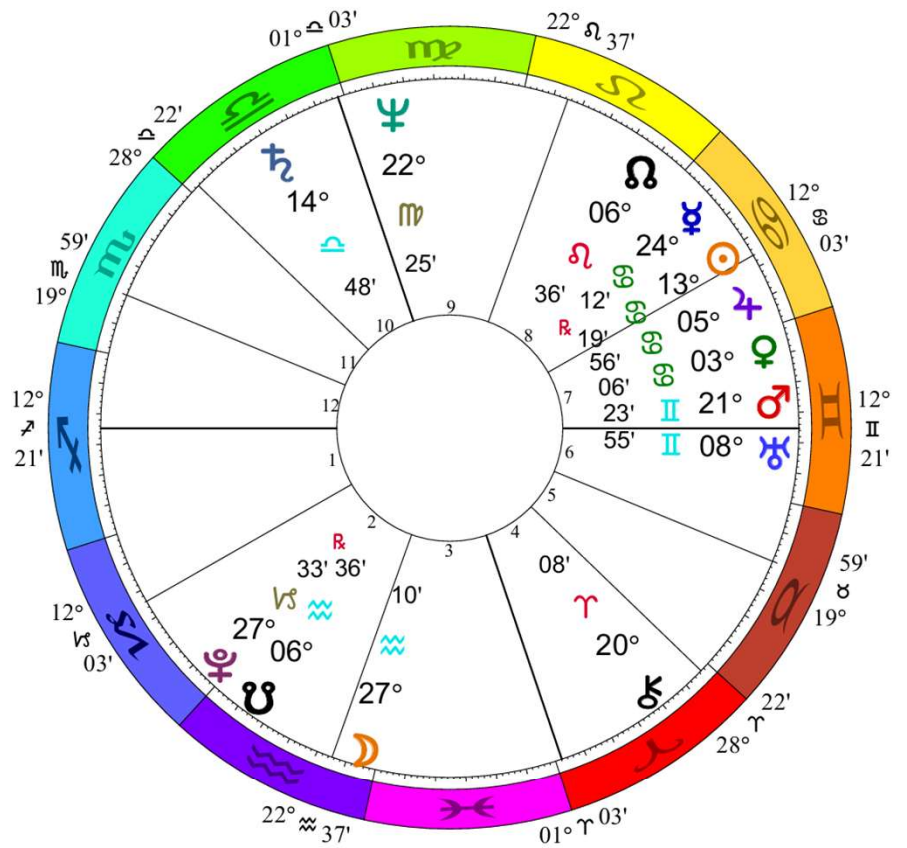

TIMELINE FOR APRIL 2025

**AMERICA, THE WORLD, AND
TRUMP**

USA Libra
 July 2, 1776
 11:50 AM
 Philadelphia, PA
 39N57'08" 75W09'51"
 Local Mean Time
 Time Zone: 0 hours West
 Tropical Regiomontanus
 NATAL CHART

USA Sagittarius
 July 4, 1776
 5:10 PM
 Philadelphia, PA
 39N57'08" 75W09'51"
 Local Mean Time
 Time Zone: 0 hours West
 Tropical Regiomontanus
 NATAL CHART

Transits NATAL CHART

Transit to Transit:

2025	Apr											
♃ ✖ ♁ (24✕55, 24✕55)	[Blue bar with '4' highlighted]											
♂ △ ♃ (25♁01, 25✕01)	[Blue bar with '5' highlighted]											
♂ ✖ ♁ (24♁55, 24✕55)	[Blue bar with '4' highlighted]											
♃ ♃ ♀ (18♁45, 3♁45)	[Red bar with '17' highlighted]											
♂ △ ♀ (0♁44, 0♁44)	[Blue bar with '19' highlighted]											
♂ ♃ ♀ (3♁48, 3♁48)	[Red bar with '27' highlighted]											
♂ ♃ ♃ (6♁28, 21♁28)	[Red bar]											
2025	Apr											

USA Libra NATAL CHART

Transit to Natal:

2025	Apr																														
♄ □ ♀ (0723, 0823)	9																														
♃ △ ♃ (2509, 2509)	9																														
♃ * ♀ (2504, 2504)	7																														
♃ * ♃ (2509, 2509)	6																														
♃ △ ♀ (2504, 2504)	5																														
♃ ♀ ♀ (1951, 1951)																23															
♃ * ♀ (2736, 2736)																28															
♃ * ♀ (2006, 2006)																24															
2025	Apr																														