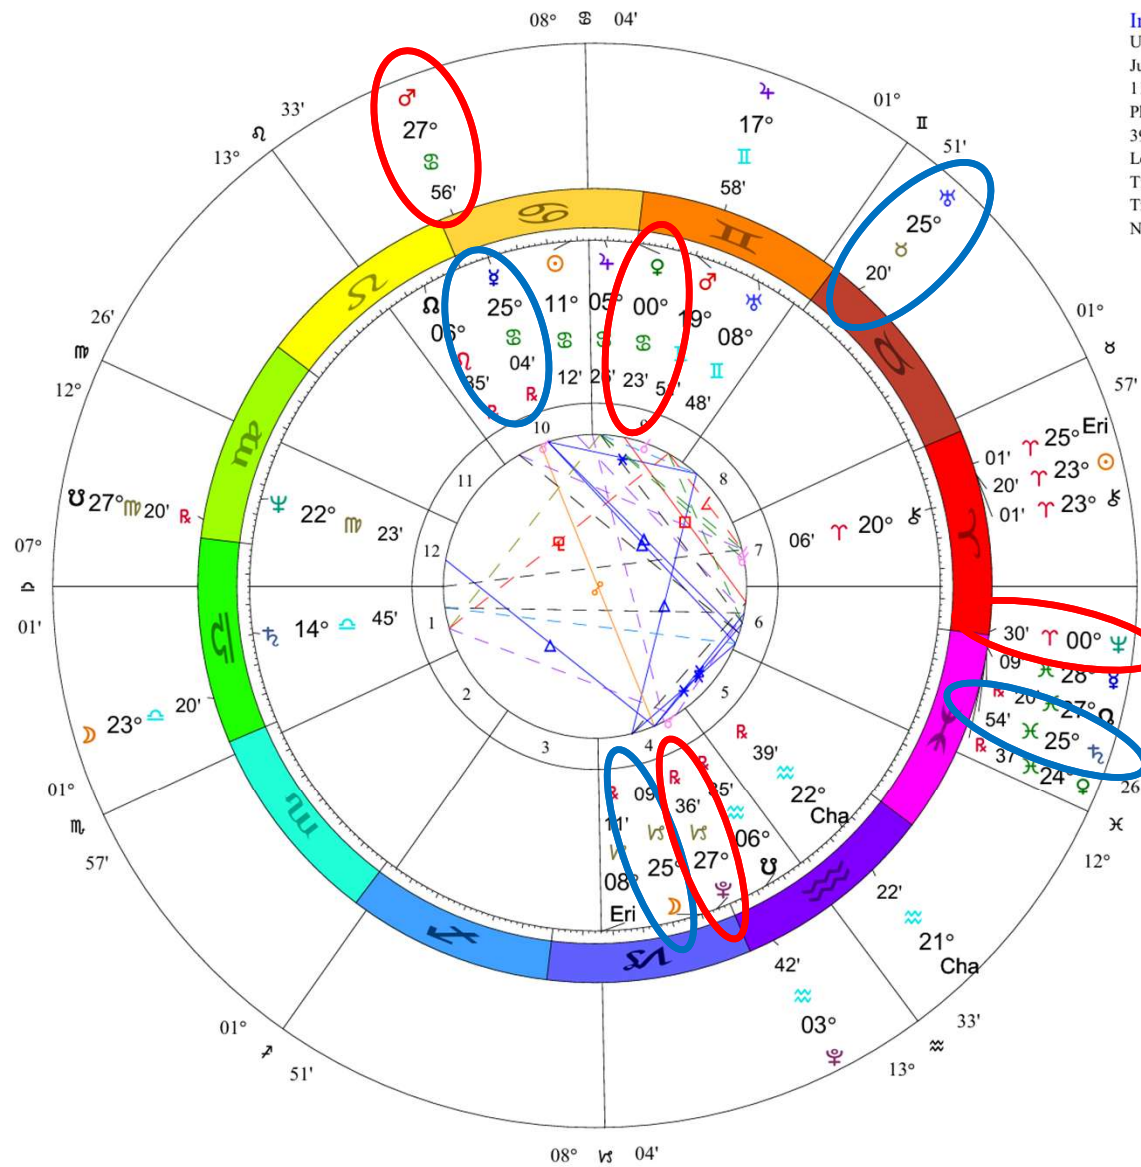

Full Moon 4/12/2025

Mars trine Venus,
Saturn, North
Node, and Mercury

Uranus sextile
Venus, Saturn,
North Node, and
Mercury

Sun conjunct
Chiron

	Long.	Decl.
☉	23° 20' 00"	9° N 04'
☾	23° 19' 59"	11° S 12'
♃	28° 09' S	1° S 55'
♀	24° 37' R	2° N 09'
♂	27° 56'	22° N 54'
♃	17° 58'	22° N 37'
♄	25° 54'	3° S 26'
♅	25° 20'	18° N 53'
♆	0° 30'	0° S 58'
♇	3° 42'	22° S 43'

♀♃	5° 52' s	♃♄	0° 19' s
♃♀	3° 31' s	♃♅	0° 13' s
♀♄♃	3° 18' s	♃♆	0° 10' s
♃♅	2° 15' s	♃♇	0° 00' a
♃♆	2° 02' s	♃♁	0° 03' a
♃♁	1° 43' s	♃♂	0° 22' a
♀♃♅	1° 17' s	♃♄♅	0° 31' a
♃♅♄	0° 46' s	♃♁♂	0° 42' a
♃♁♂	0° 43' s	♃♁♃	0° 44' a
♃♁♄	0° 43' s	♃♁♅	2° 21' a
♃♁♆	0° 34' s	♃♁♇	2° 34' a
♀♃♁♅	0° 31' s	♃♁♆♅	4° 36' a
♃♁♇♅	0° 24' s	♃♁♇♆	5° 47' a
♃♁♇♆	0° 19' s		