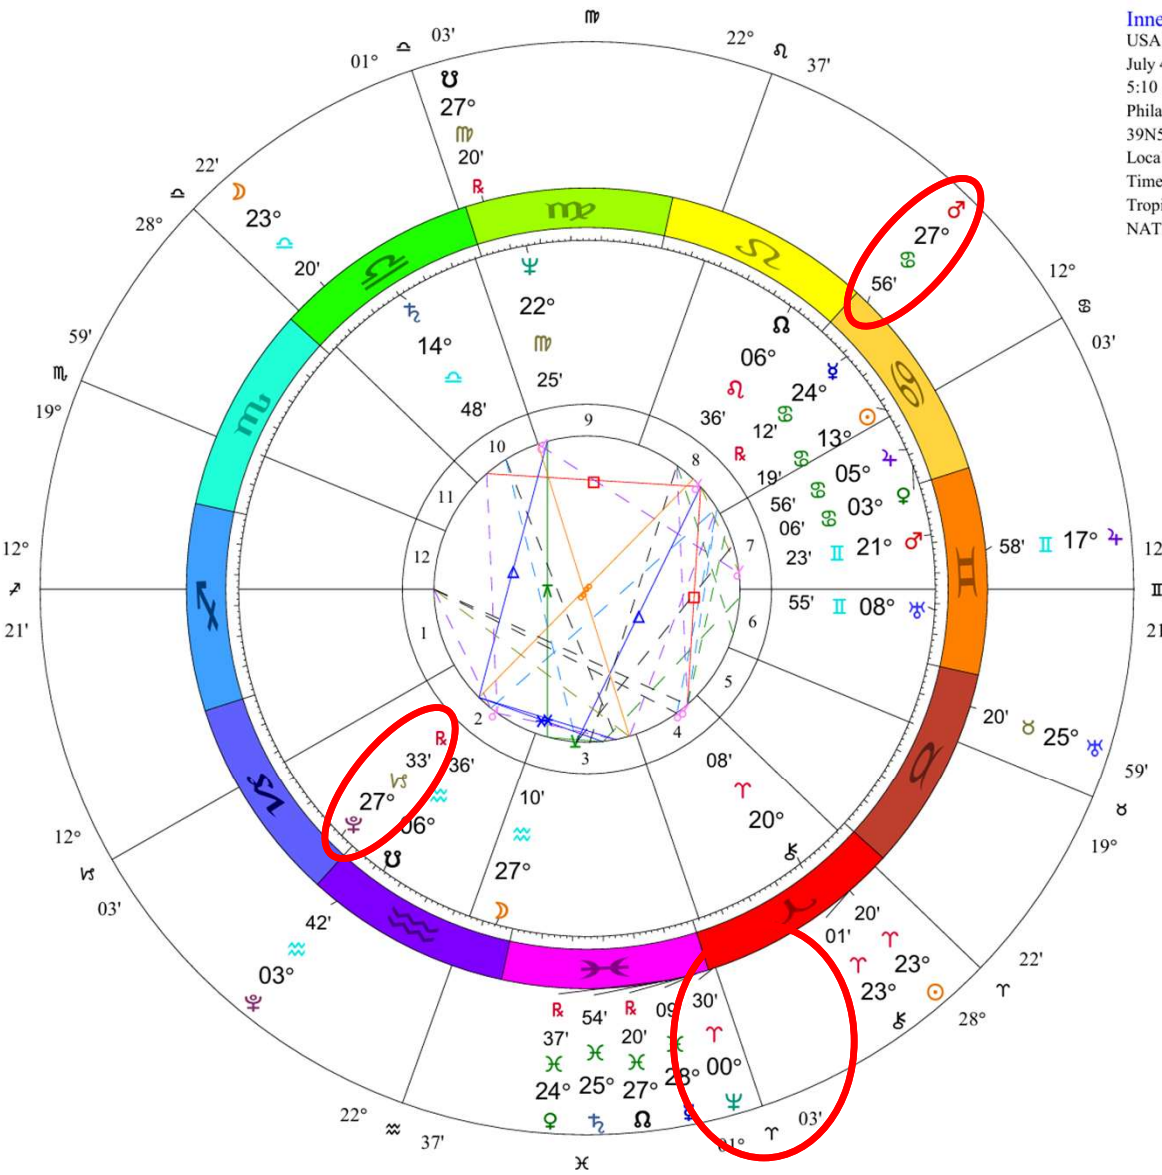

USA Sagittarius Full Moon 4/12/2025

Inner Ring:
USA Sagittarius
July 4, 1776
5:10 PM
Philadelphia, PA
39N57'08" 75W09'51"
Local Mean Time
Time Zone: 0 hours West
Tropical Regiomontanus
NATAL CHART

t. Neptune conjunct n. 4th
House

t. Mars opposite n. Pluto

Outer Ring:
Full Moon Apr 12 2025
April 12, 2025
5:21:59 PM
Scottsdale, Arizona
33N30'33" 111W53'54"
Standard Time
Time Zone: 7 hours West
Tropical 0-Aries
Full Moon (astrological)

Doc Benton
The Wizard of AZ