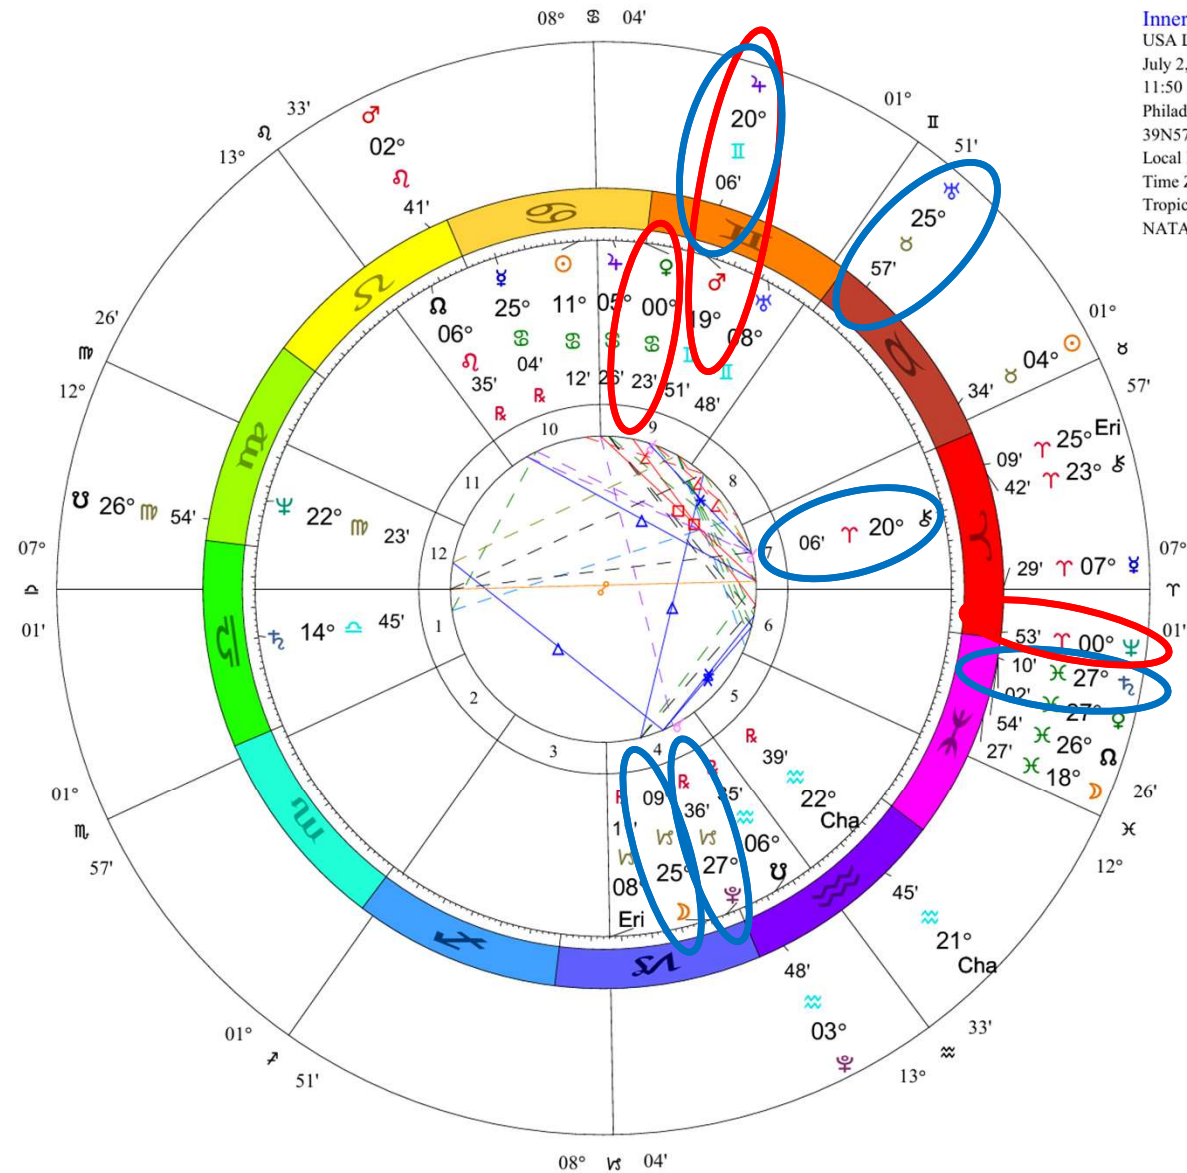

Inner Ring:
USA Libra
July 2, 1776
11:50 AM
Philadelphia, PA
39N57'08" 75W09'51"
Local Mean Time
Time Zone: 0 hours West
Tropical Regiomontanus
NATAL CHART

Outer Ring:
Transits
April 24, 2025
5:23:57 AM
Scottsdale, Arizona
33N30'33" 111W53'54"
Standard Time
Time Zone: 7 hours West
Tropical 0-Aries
NATAL CHART

USA Libra Transits 4/24/2025

t. Jupiter sextile n. Chiron

t. Uranus trine n. Moon

t. Saturn sextile n. Pluto

t. Jupiter conjunct n. Mars

t. Neptune square n. Venus

Doc Benton
The Wizard of AZ