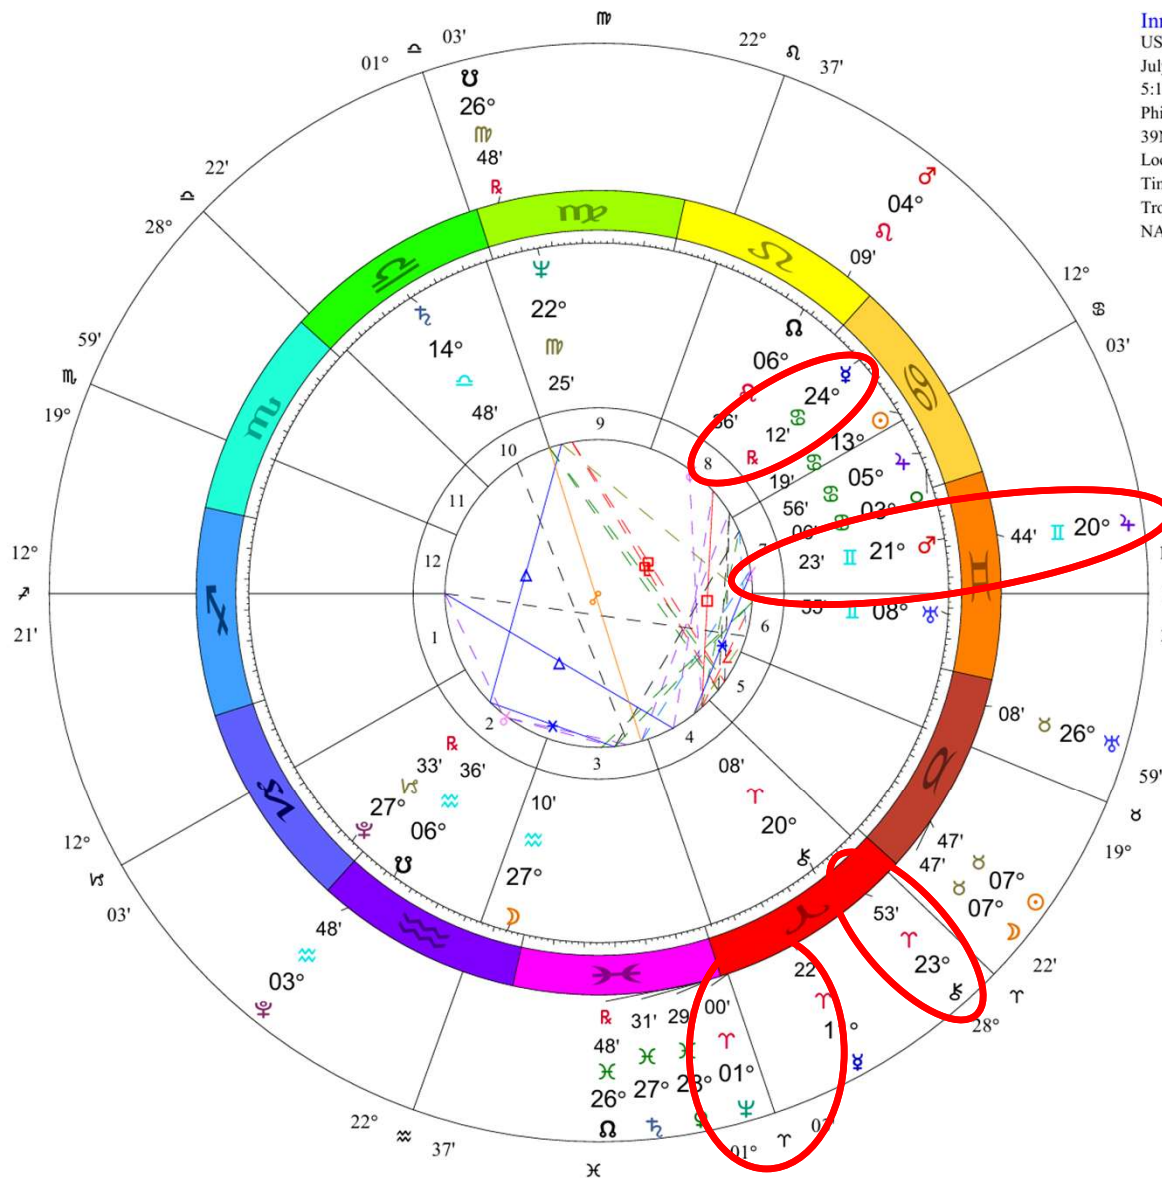

Inner Ring:
 USA Libra
 July 2, 1776
 11:50 AM
 Philadelphia, PA
 39N57'08" 75W09'51"
 Local Mean Time
 Time Zone: 0 hours West
 Tropical Regiomontanus
 NATAL CHART

Outer Ring:
 New Moon Apr 27 2025
 April 27, 2025
 12:30:53 PM
 Scottsdale, Arizona
 33N30'33" 111W53'54"
 Standard Time
 Time Zone: 7 hours West
 Tropical 0-Aries
 New Moon (astrological)

USA Libra New Moon 4/27/2025

t. Neptune square n. Venus

t. Jupiter conjunct n. Mars

t. Uranus trine/sextile n.
Moon/Mercury

t. Saturn sextile n. Pluto

t. Jupiter sextile Chiron

Doc Benton
The Wizard of AZ

Inner Ring:
 USA Sagittarius
 July 4, 1776
 5:10 PM
 Philadelphia, PA
 39N57'08" 75W09'51"
 Local Mean Time
 Time Zone: 0 hours West
 Tropical Regiomontanus
 NATAL CHART

USA Sagittarius New Moon 4/27/2025

t. Neptune conjunct n. 4th
House

t. Jupiter conjunct n. Mars

t. Chiron square n. Mercury

Outer Ring:
 New Moon Apr 27 2025
 April 27, 2025
 12:30:53 PM
 Scottsdale, Arizona
 33N30'33" 111W53'54"
 Standard Time
 Time Zone: 7 hours West
 Tropical 0-Aries
 New Moon (astrological)