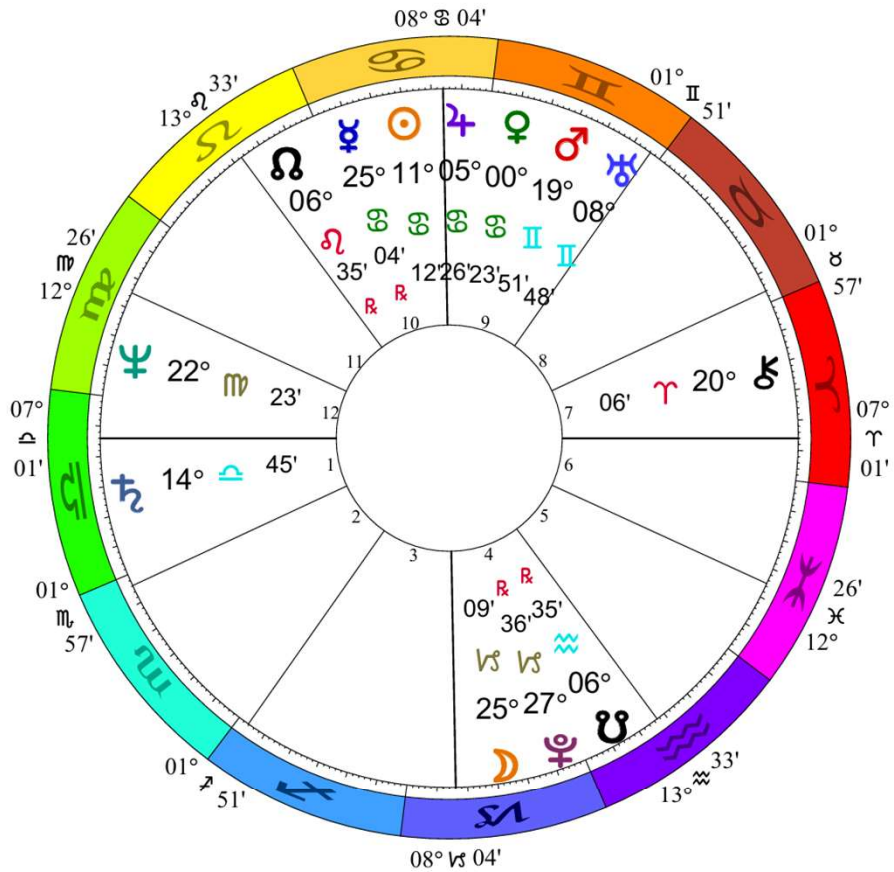

TIMELINE FOR APRIL 2025

**AMERICA, THE WORLD, AND
TRUMP**

USA Libra
 July 2, 1776
 11:50 AM
 Philadelphia, PA
 39N57'08" 75W09'51"
 Local Mean Time
 Time Zone: 0 hours West
 Tropical Regiomontanus
 NATAL CHART

USA Sagittarius
 July 4, 1776
 5:10 PM
 Philadelphia, PA
 39N57'08" 75W09'51"
 Local Mean Time
 Time Zone: 0 hours West
 Tropical Regiomontanus
 NATAL CHART

Transits NATAL CHART

Transit to Transit:

2025	Apr											
♃ ✖ ♁ (24✕55, 24✕55)	[Blue bar with '4' highlighted]											
♂ △ ♃ (25♁01, 25✕01)	[Blue bar with '5' highlighted]											
♂ ✖ ♁ (24♁55, 24✕55)	[Blue bar with '4' highlighted]											
♃ ♃ ♀ (18♁45, 3♁45)	[Red bar with '17' highlighted]											
♂ △ ♀ (0♁44, 0♁44)	[Blue bar with '19' highlighted]											
♂ ♃ ♀ (3♁48, 3♁48)	[Red bar with '27' highlighted]											
♂ ♃ ♃ (6♁28, 21♁28)	[Red bar]											
2025	Apr											

USA Libra NATAL CHART

Transit to Natal:

2025	Apr																														
♄ □ ♀ (0723, 0823)	9																														
♃ △ ♃ (2509, 2509)	9																														
♃ * ♀ (2504, 2504)	7																														
♃ * ♃ (2509, 2509)	6																														
♃ △ ♀ (2504, 2504)	5																														
♃ ♀ ♀ (1951, 1951)																23															
♃ * ♀ (2736, 2736)																28															
♃ * ♀ (2006, 2006)																24															
2025	Apr																														