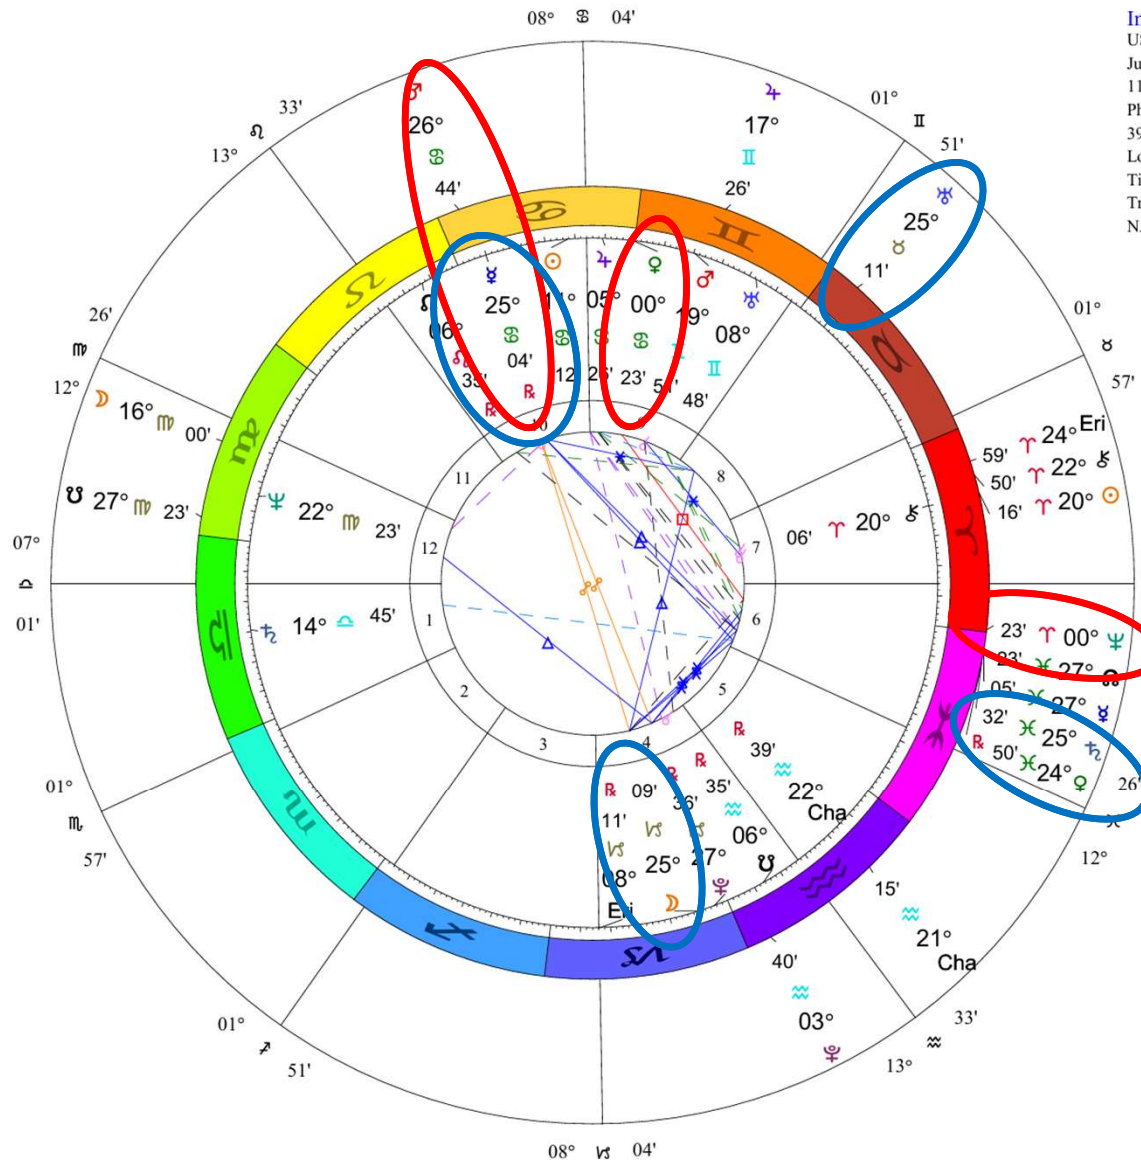

USA Libra Transits 4/7/2025

t. Uranus sextile/trine n. Mercury/Moon

t. Saturn/Venus trine/sextile n. Mercury/Moon

t. Saturn sextile t. Uranus

t. Mars conjunct n. Mercury

t. Neptune square n. Venus

Doc Benton
The Wizard of AZ

Inner Ring:
 USA Libra
 July 2, 1776
 11:50 AM
 Philadelphia, PA
 39N57'08" 75W09'51"
 Local Mean Time
 Time Zone: 0 hours West
 Tropical Regiomontanus
 NATAL CHART

Outer Ring:
 Transits
 April 9, 2025
 2:10:40 PM
 Scottsdale, Arizona
 33N30'33" 111W53'54"
 Standard Time
 Time Zone: 7 hours West
 Tropical 0-Aries
 NATAL CHART