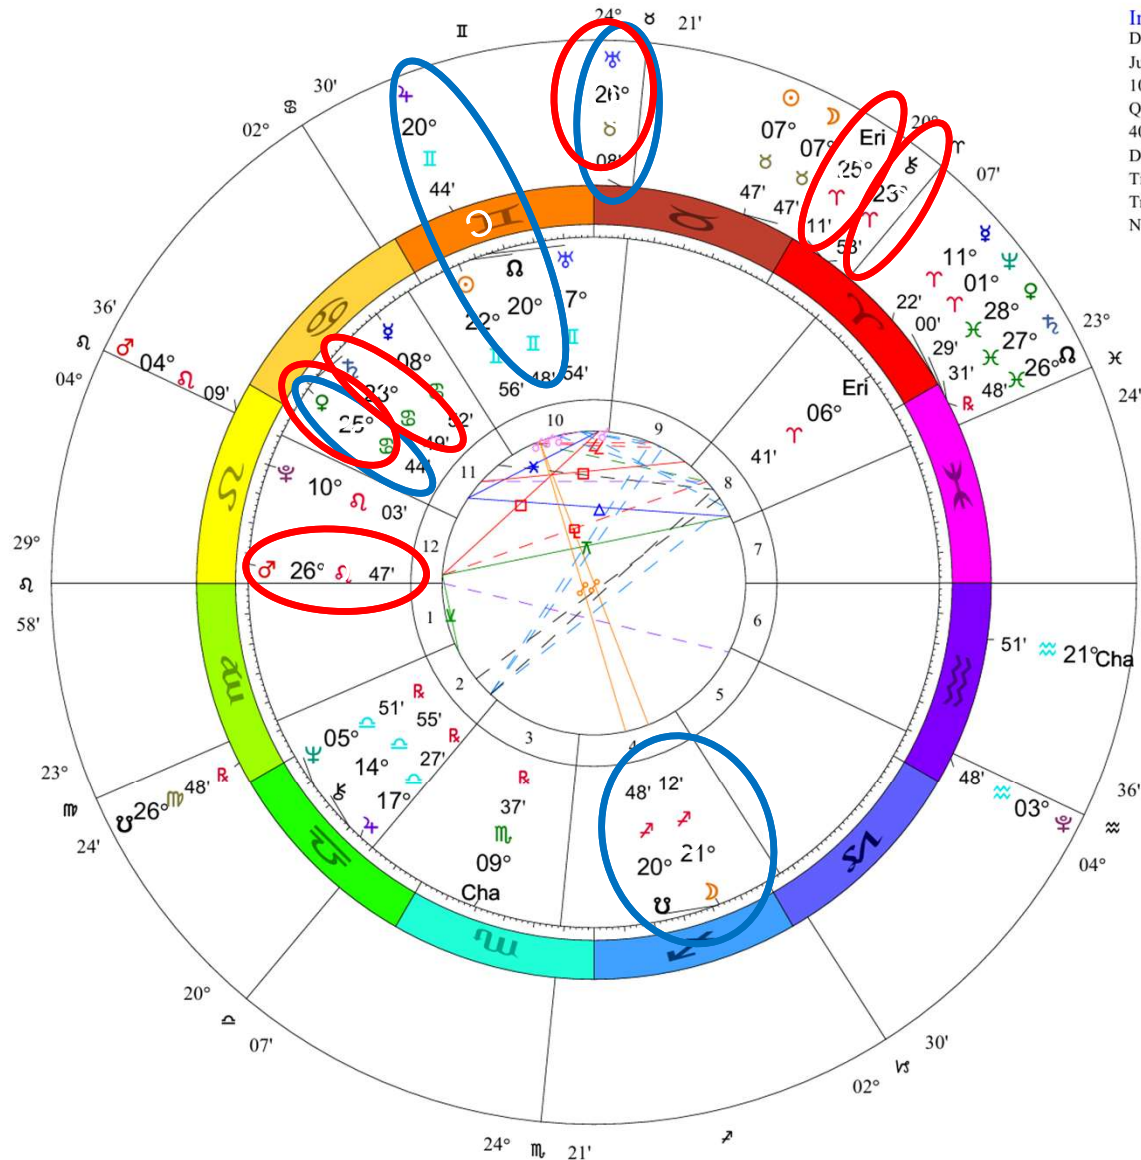

USA Libra New Moon 4/27/2025

t. Neptune square n. Venus

t. Jupiter conjunct n. Mars

t. Uranus trine/sextile n.
Moon/Mercury

t. Saturn sextile n. Pluto

t. Jupiter sextile Chiron

Doc Benton
The Wizard of AZ

Inner Ring:
 USA Sagittarius
 July 4, 1776
 5:10 PM
 Philadelphia, PA
 39N57'08" 75W09'51"
 Local Mean Time
 Time Zone: 0 hours West
 Tropical Regiomontanus
 NATAL CHART

USA Sagittarius New Moon 4/27/2025

t. Neptune conjunct n. 4th
House

t. Jupiter conjunct n. Mars

t. Chiron square n. Mercury

Outer Ring:
 New Moon Apr 27 2025
 April 27, 2025
 12:30:53 PM
 Scottsdale, Arizona
 33N30'33" 111W53'54"
 Standard Time
 Time Zone: 7 hours West
 Tropical 0-Aries
 New Moon (astrological)

Doc Benton
 The Wizard of AZ

Inner Ring:
 Donald Trump
 June 14, 1946
 10:54 AM
 Queens Cou., Jamaica Hospital Queens
 40 N 42 73W48'59"
 Daylight Saving Time
 Time Zone: 5 hours West
 Tropical Regiomontanus
 NATAL CHART