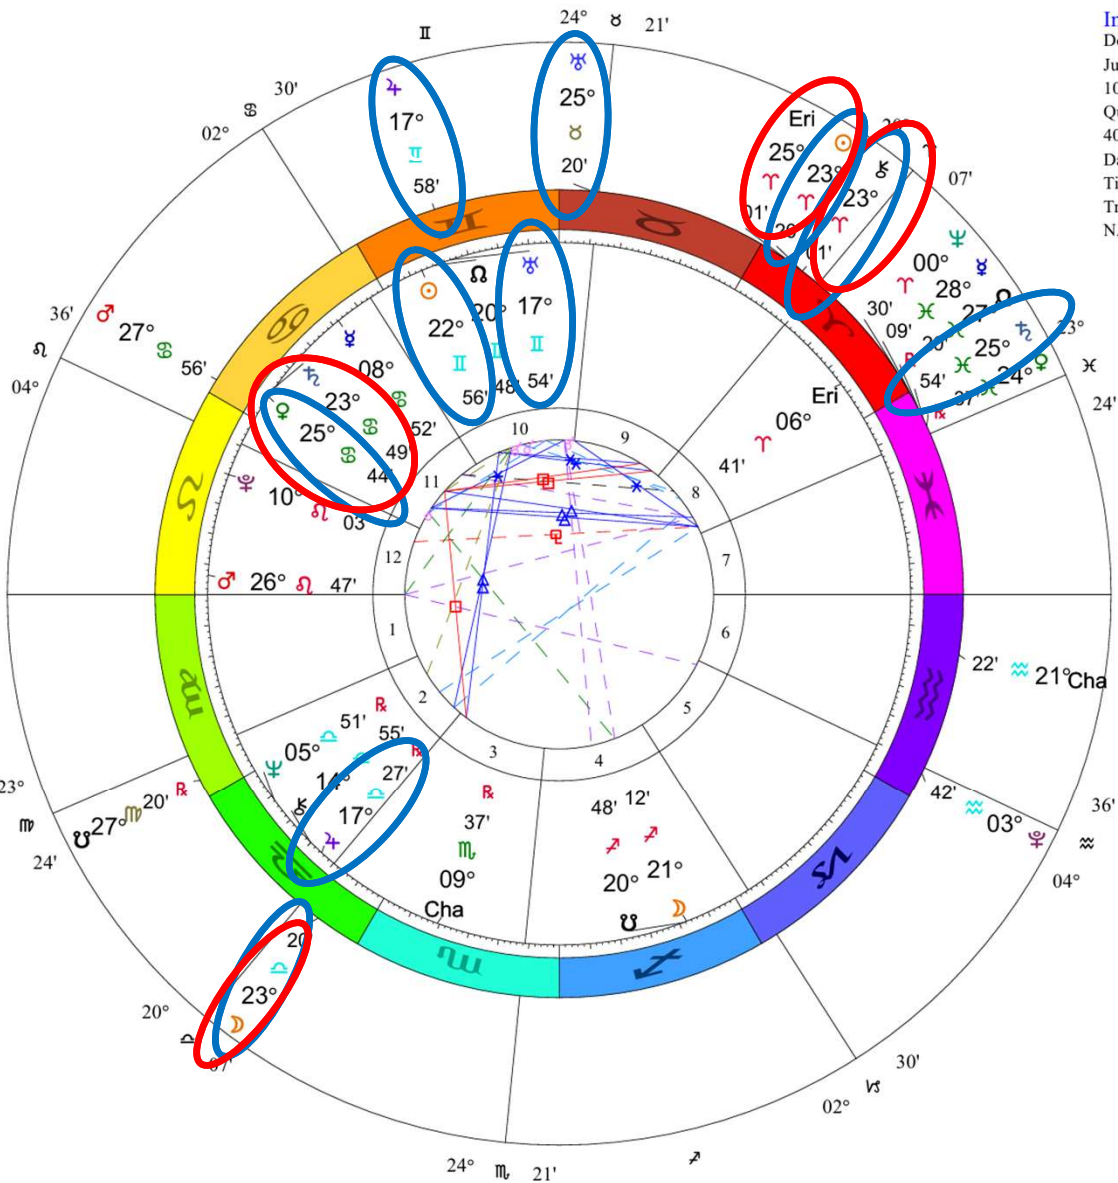

Inner Ring:
Donald Trump
June 14, 1946
10:54 AM
Queens Cou, Jamaica Hospital Queens
40 N 42 73W48'59"
Daylight Saving Time
Time Zone: 5 hours West
Tropical Regiomontanus
NATAL CHART

Trump Full Moon 4/12/2025

- t. Jupiter conjunct Uranus
- t. Sun/Moon sextile/trine n. Sun
- t. Chiron sextile n. Sun
- t. Saturn trine n. Venus
- t. Uranus sextile/conjunct n. Venus/Midheaven
- t. Jupiter trine n. Jupiter
- t. Sun/Moon square n. saturn
- t. Chiron square n. Saturn
- t. Eris square n. Venus

Outer Ring:
Full Moon Apr 12 2025
April 12, 2025
5:21:59 PM
Scottsdale, Arizona
33N30'33" 111W53'54"
Standard Time
Time Zone: 7 hours West
Tropical 0-Aries
Full Moon (astrological)

Doc Benton
The Wizard of AZ