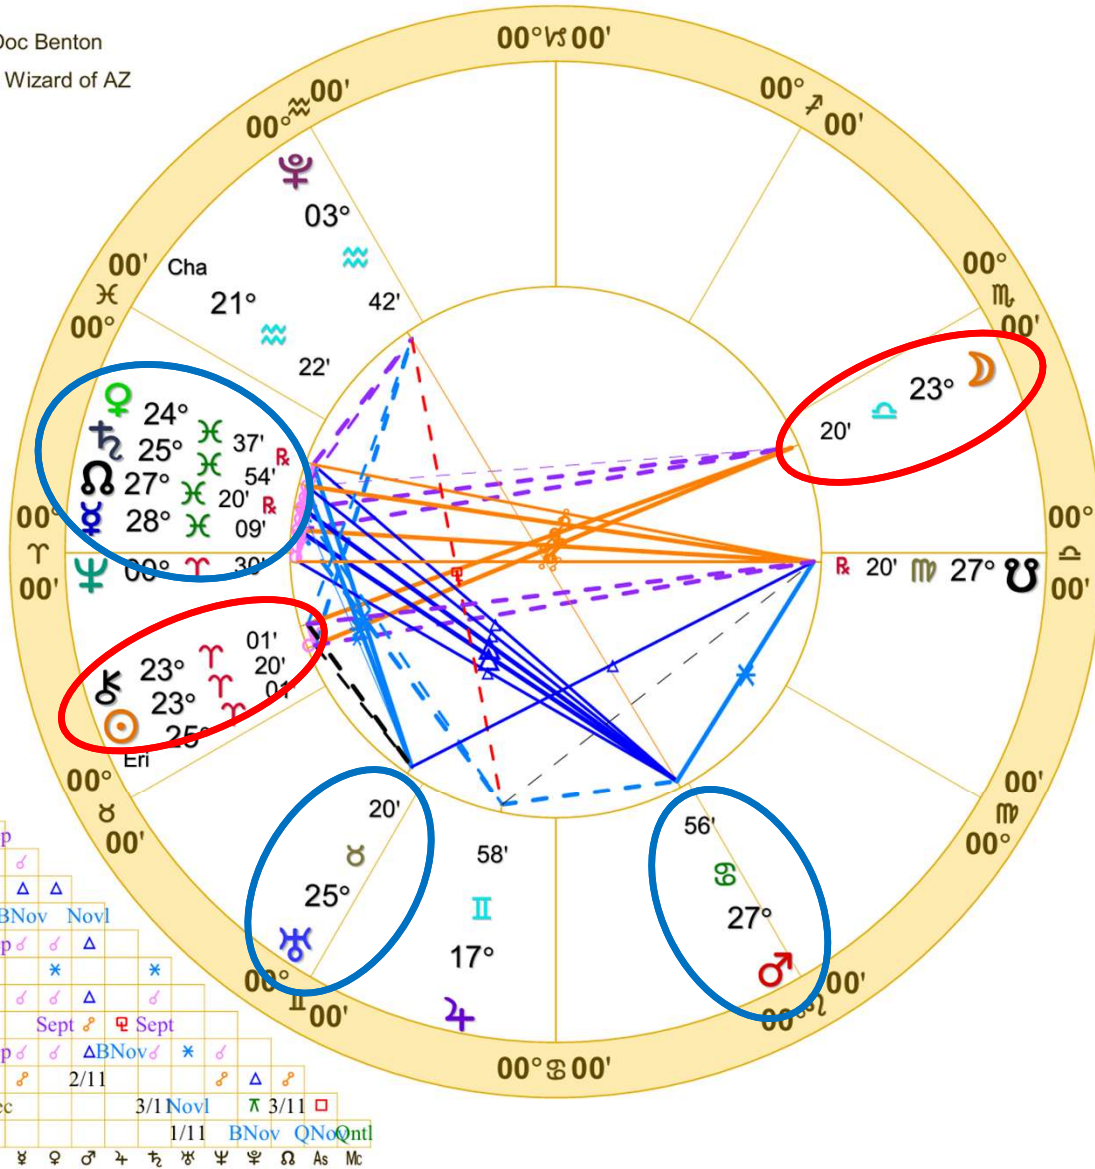

Outer Ring:
 Transits
 April 11, 2025
 7:29:53 AM
 Scottsdale, Arizona
 33N30'33" 111W53'54"
 Standard Time
 Time Zone: 7 hours West
 Tropical 0-Aries
 NATAL CHART

Trump Transits 4/11/2025

t. Chiron sextile n. Sun

t. Saturn trine n. Venus

t. Uranus sextile/connjunct
n. Venus/Midheaven

t. Jupiter trine n. Jupiter

t. Jupiter conjunct Uranus

t. Chiron square n. Saturn

t. Eris square n. Venus

Doc Benton
 The Wizard of AZ

Doc Benton
The Wizard of AZ

Full Moon (astrological)

Full Moon Apr 12 2025
 April 12, 2025
 5:21:59 PM
 Standard Time
 Scottsdale, Arizona
 33N30'33" 111W53'54"
 Time Zone: 7 hours West
 Geocentric
 Tropical 0-Aries