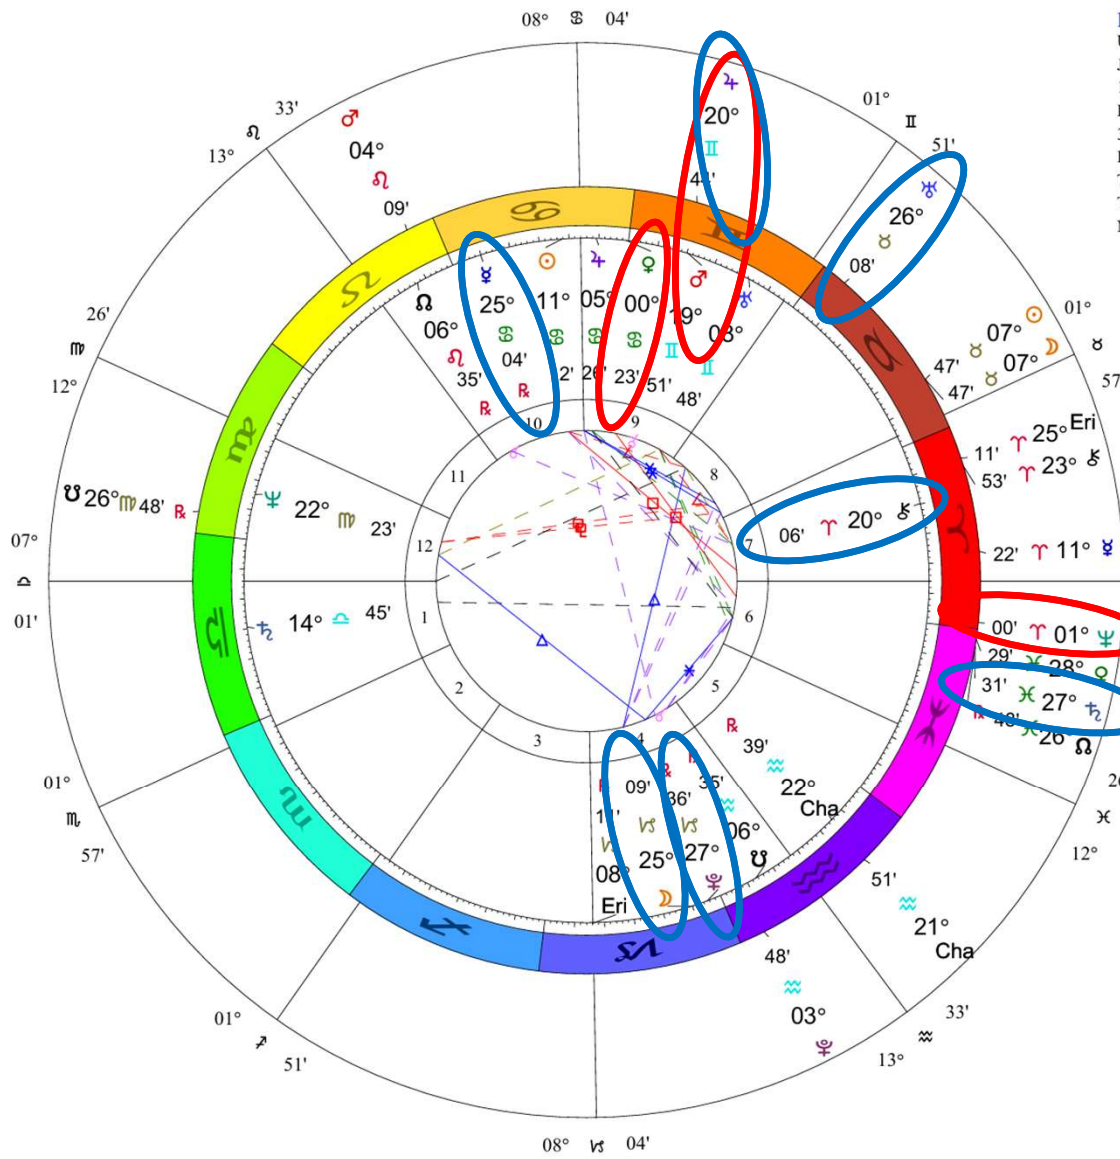

Inner Ring:
USA Libra
July 2, 1776
11:50 AM
Philadelphia, PA
39N57'08" 75W09'51"
Local Mean Time
Time Zone: 0 hours West
Tropical Regiomontanus
NATAL CHART

Outer Ring:
New Moon Apr 27 2025
April 27, 2025
12:30:53 PM
Scottsdale, Arizona
33N30'33" 111W53'54"
Standard Time
Time Zone: 7 hours West
Tropical 0-Aries
New Moon (astrological)

USA Libra New Moon 4/27/2025

t. Neptune square n. Venus

t. Jupiter conjunct n. Mars

t. Uranus trine/sextile n.
Moon/Mercury

t. Saturn sextile n. Pluto

t. Jupiter sextile Chiron

Doc Benton
The Wizard of AZ