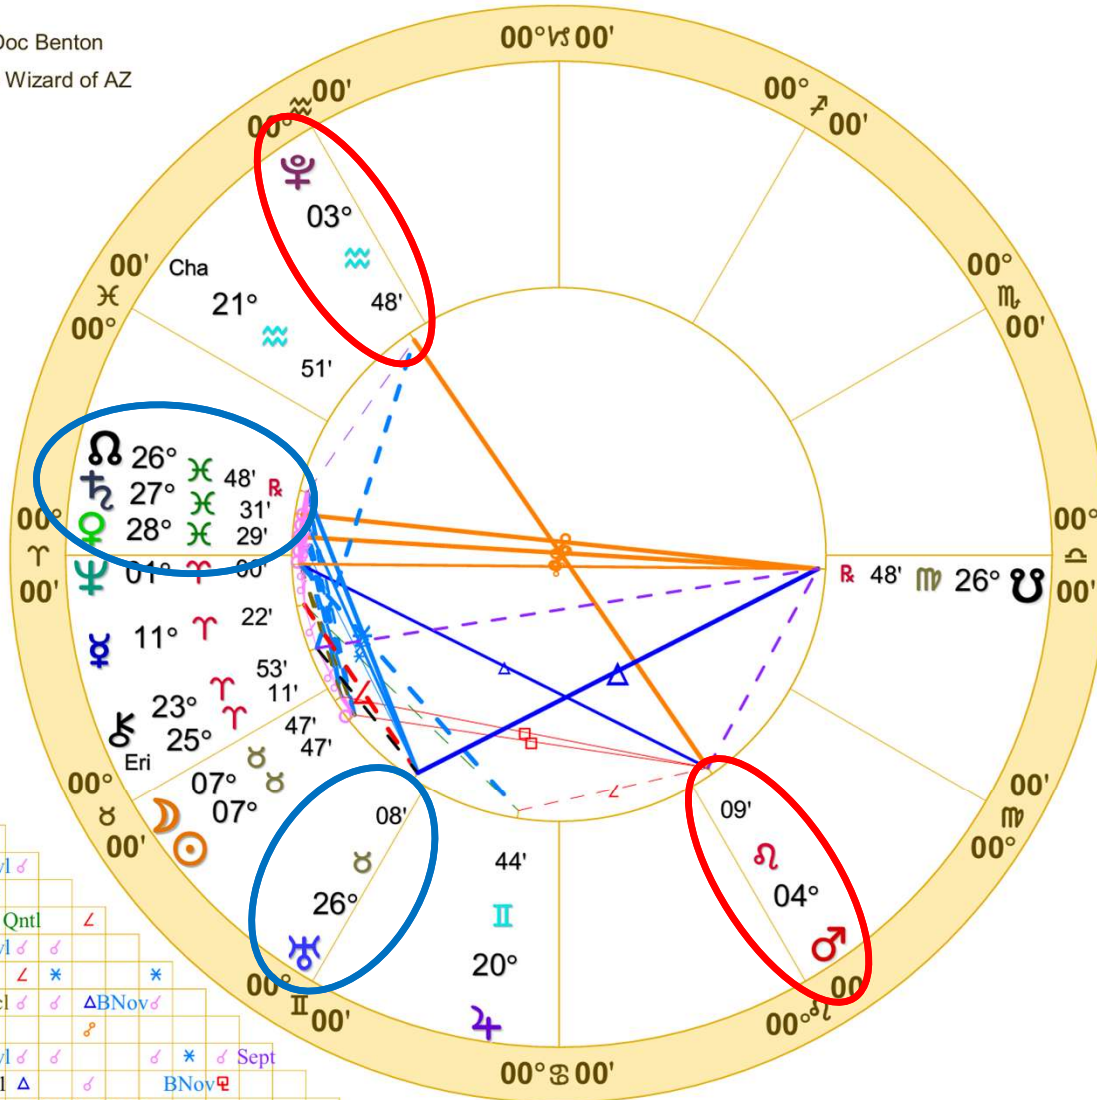

Doc Benton
The Wizard of AZ

New Moon (astrological)

New Moon Apr 27 2025
April 27, 2025
12:30:53 PM
Standard Time
Scottsdale, Arizona
33N30'33" 111W53'54"
Time Zone: 7 hours West
Geocentric
Tropical 0-Aries

New Moon 4/27/2025

Mars opposite
Pluto

Uranus sextile
North Node,
Saturn, and Venus

	Long.	Decl.
☉	7 8 46'53"	14N 06
☾	7 8 46'53"	17N 19
☿	11 7 22	1N 53
♀	28 3 29	0N 54
♂	4 0 09	21N 13
♃	20 11 44	22N 52
♅	27 3 31	2 S 49
♁	26 8 08	19N 05
♃	1 7 00	0 S 46
♃	3 3 48	22 S 44

☉♂♂	13°54's	♁ 1/11 ♂	0°29's
☾♂♂	13°54's	♂♂♀	0°20's
♁♂♂	13°50's	☉ Nov1 ♃	0°16's
♁♂♀	12°52's	☾ Nov1 ♃	0°16's
♁♂♂	10°22's	♁♂♂	0°13's
☉♂♂	3°38's	♁BNov♂	0°05's
☾♂♂	3°38's	☉♂	0°00'a
♂♂♂	3°09's	♃BNov♀	0°16'a
♁♂♂	2°38's	☉ Nov1 ♀	0°42'a
♀♂♂	2°21's	☾ Nov1 ♀	0°42'a
♃♂♂	1°23's	♂♂♂	1°35'a
♀♂♂	0°58's	♀♂♂	2°31'a
☉ Decl ♂	0°47's	♃♂♂	3°28'a
☾ Decl ♂	0°47's	♁♂♂	12°31'a