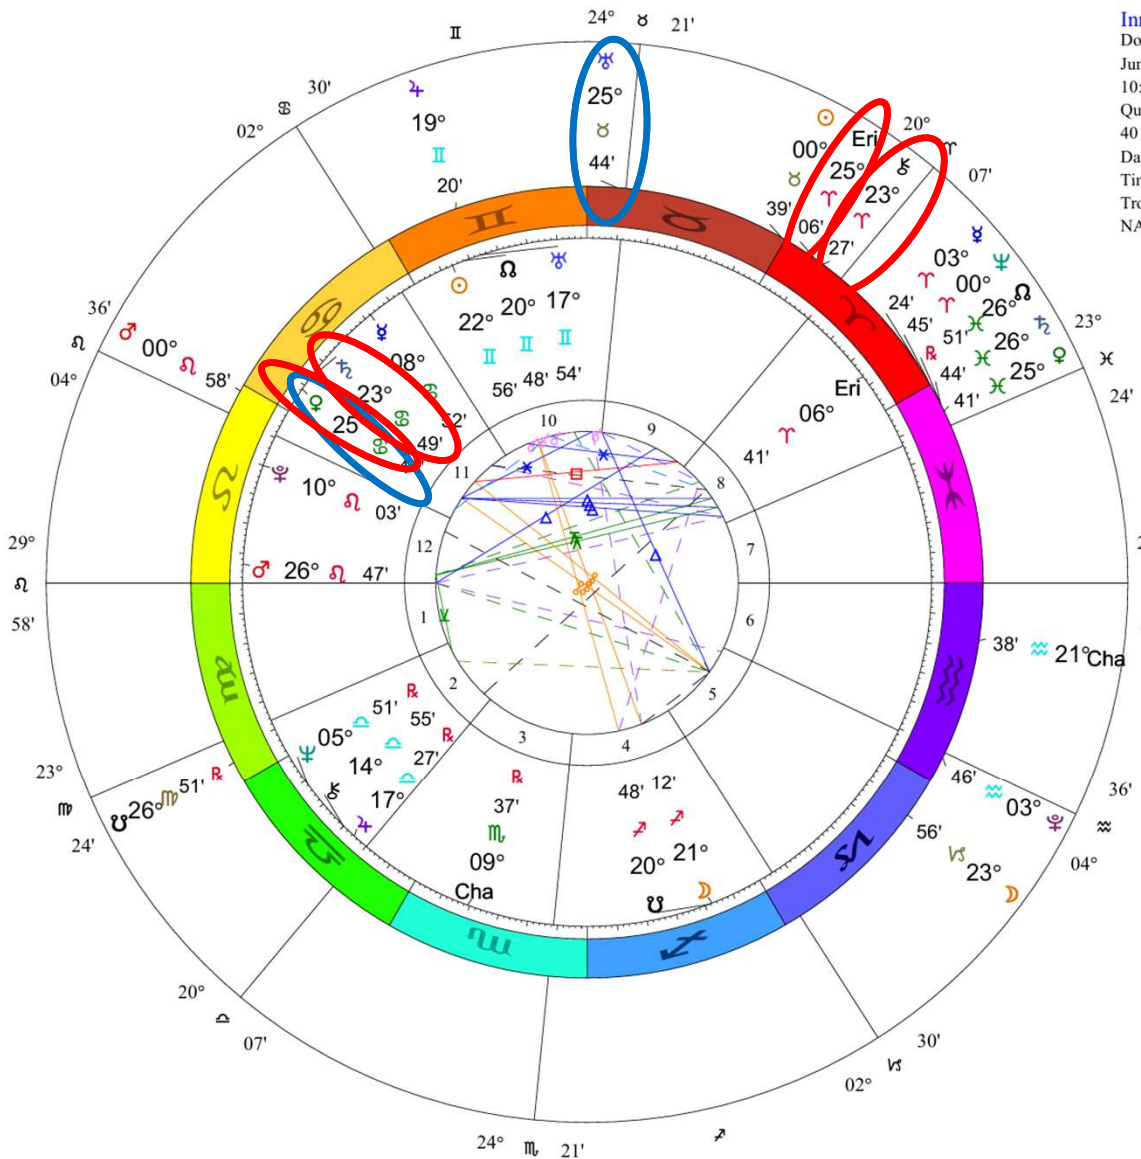

Inner Ring:
Donald Trump
June 14, 1946
10:54 AM
Queens Cou, Jamaica Hospital Queens
40 N 42 73W48'59"
Daylight Saving Time
Time Zone: 5 hours West
Tropical Regiomontanus
NATAL CHART

Outer Ring:
Transits
April 20, 2025
5:02:25 AM
Scottsdale, Arizona
33N30'33" 111W53'54"
Standard Time
Time Zone: 7 hours West
Tropical 0-Aries
NATAL CHART

Doc Benton
The Wizard of AZ

Trump Transits 4/20/2025

t. Uranus sextile n. Venus

t. Uranus conjunct n. Midheven

t. Chiron square n. Saturn

t. Eris square n. Venus