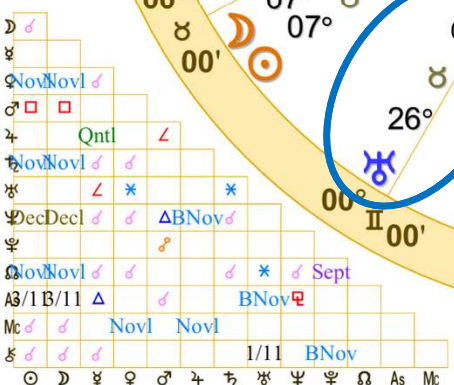

Doc Benton
The Wizard of AZ

New Moon (astrological)

New Moon Apr 27 2025
April 27, 2025
12:30:53 PM
Standard Time
Scottsdale, Arizona
33N30'33" 111W53'54"
Time Zone: 7 hours West
Geocentric
Tropical 0-Aries

New Moon 4/27/2025

Mars opposite
Pluto

Uranus sextile
North Node,
Saturn, and Venus

	Long.	Decl.
☉	7 8 46'53"	14N 06
☾	7 8 46'53"	17N 19
☿	11 7 22	1N 53
♀	28 3 29	0N 54
♂	4 0 09	21N 13
♃	20 11 44	22N 52
♅	27 3 31	2 S 49
♁	26 8 08	19N 05
♃	1 7 00	0 S 46
♃	3 3 48	22 S 44

☉♂♂	13°54's	♁ 1/11 ♂	0°29's
☾♂♂	13°54's	♂♂♀	0°20's
♁♂♂	13°50's	☉ Nov1 ♃	0°16's
♁♂♀	12°52's	☾ Nov1 ♃	0°16's
♁♂♂	10°22's	♁♂♂	0°13's
☉♂♂	3°38's	♁BNov♂	0°05's
☾♂♂	3°38's	☉♂	0°00'a
♂♂♂	3°09's	♃BNov♀	0°16'a
♁♂♂	2°38's	☉ Nov1 ♀	0°42'a
♀♂♂	2°21's	☾ Nov1 ♀	0°42'a
♃♂♂	1°23's	♂♂♂	1°35'a
♀♂♂	0°58's	♀♂♂	2°31'a
☉ Decl ♂	0°47's	♃♂♂	3°28'a
☾ Decl ♂	0°47's	♁♂♂	12°31'a