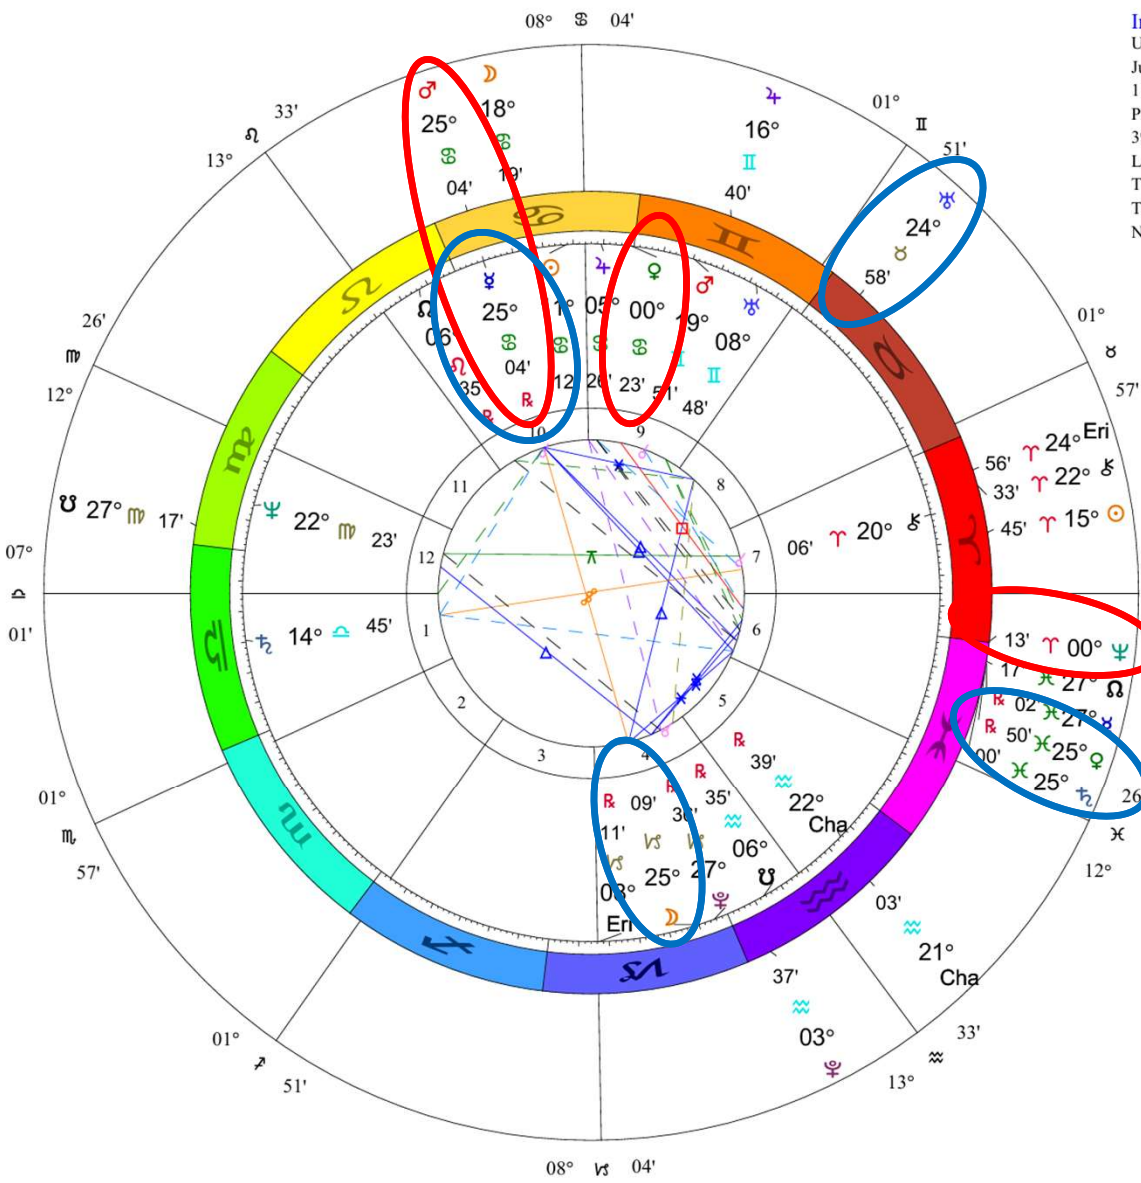

Inner Ring:
USA Libra
July 2, 1776
11:50 AM
Philadelphia, PA
39N57'08" 75W09'51"
Local Mean Time
Time Zone: 0 hours West
Tropical Regiomontanus
NATAL CHART

Outer Ring:
Transits
April 5, 2025
12:13:26 AM
Scottsdale, Arizona
33N30'33" 111W53'54"
Standard Time
Time Zone: 7 hours West
Tropical 0-Aries
NATAL CHART

USA Libra Transits 4/5/2025

t. Mars conjunct n. Mercury

t. Neptune square n. Venus

t. Uranus sextile/trine n. Mercury/Moon

t. Saturn/Venus trine/sextile n. Mercury/Moon

t. Saturn sextile t. Uranus

Doc Benton
The Wizard of AZ