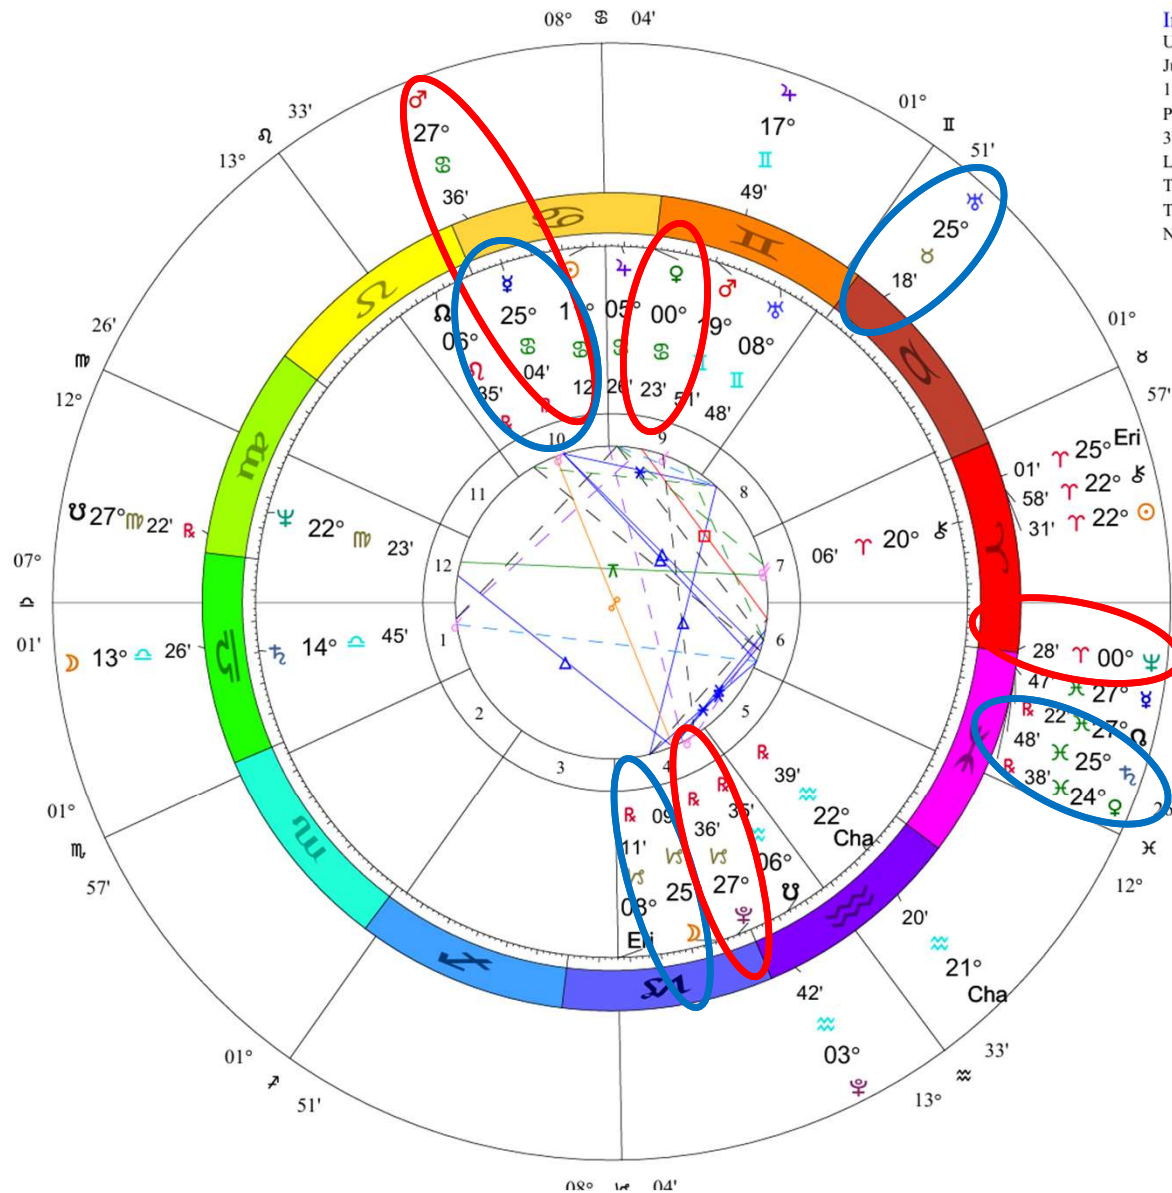

Inner Ring:
 USA Libra
 July 2, 1776
 11:50 AM
 Philadelphia, PA
 39N57'08" 75W09'51"
 Local Mean Time
 Time Zone: 0 hours West
 Tropical Regiomontanus
 NATAL CHART

Outer Ring:
 Transits
 April 11, 2025
 9:18:05 PM
 Scottsdale, Arizona
 33N30'33" 111W53'54"
 Standard Time
 Time Zone: 7 hours West
 Tropical 0-Aries
 NATAL CHART