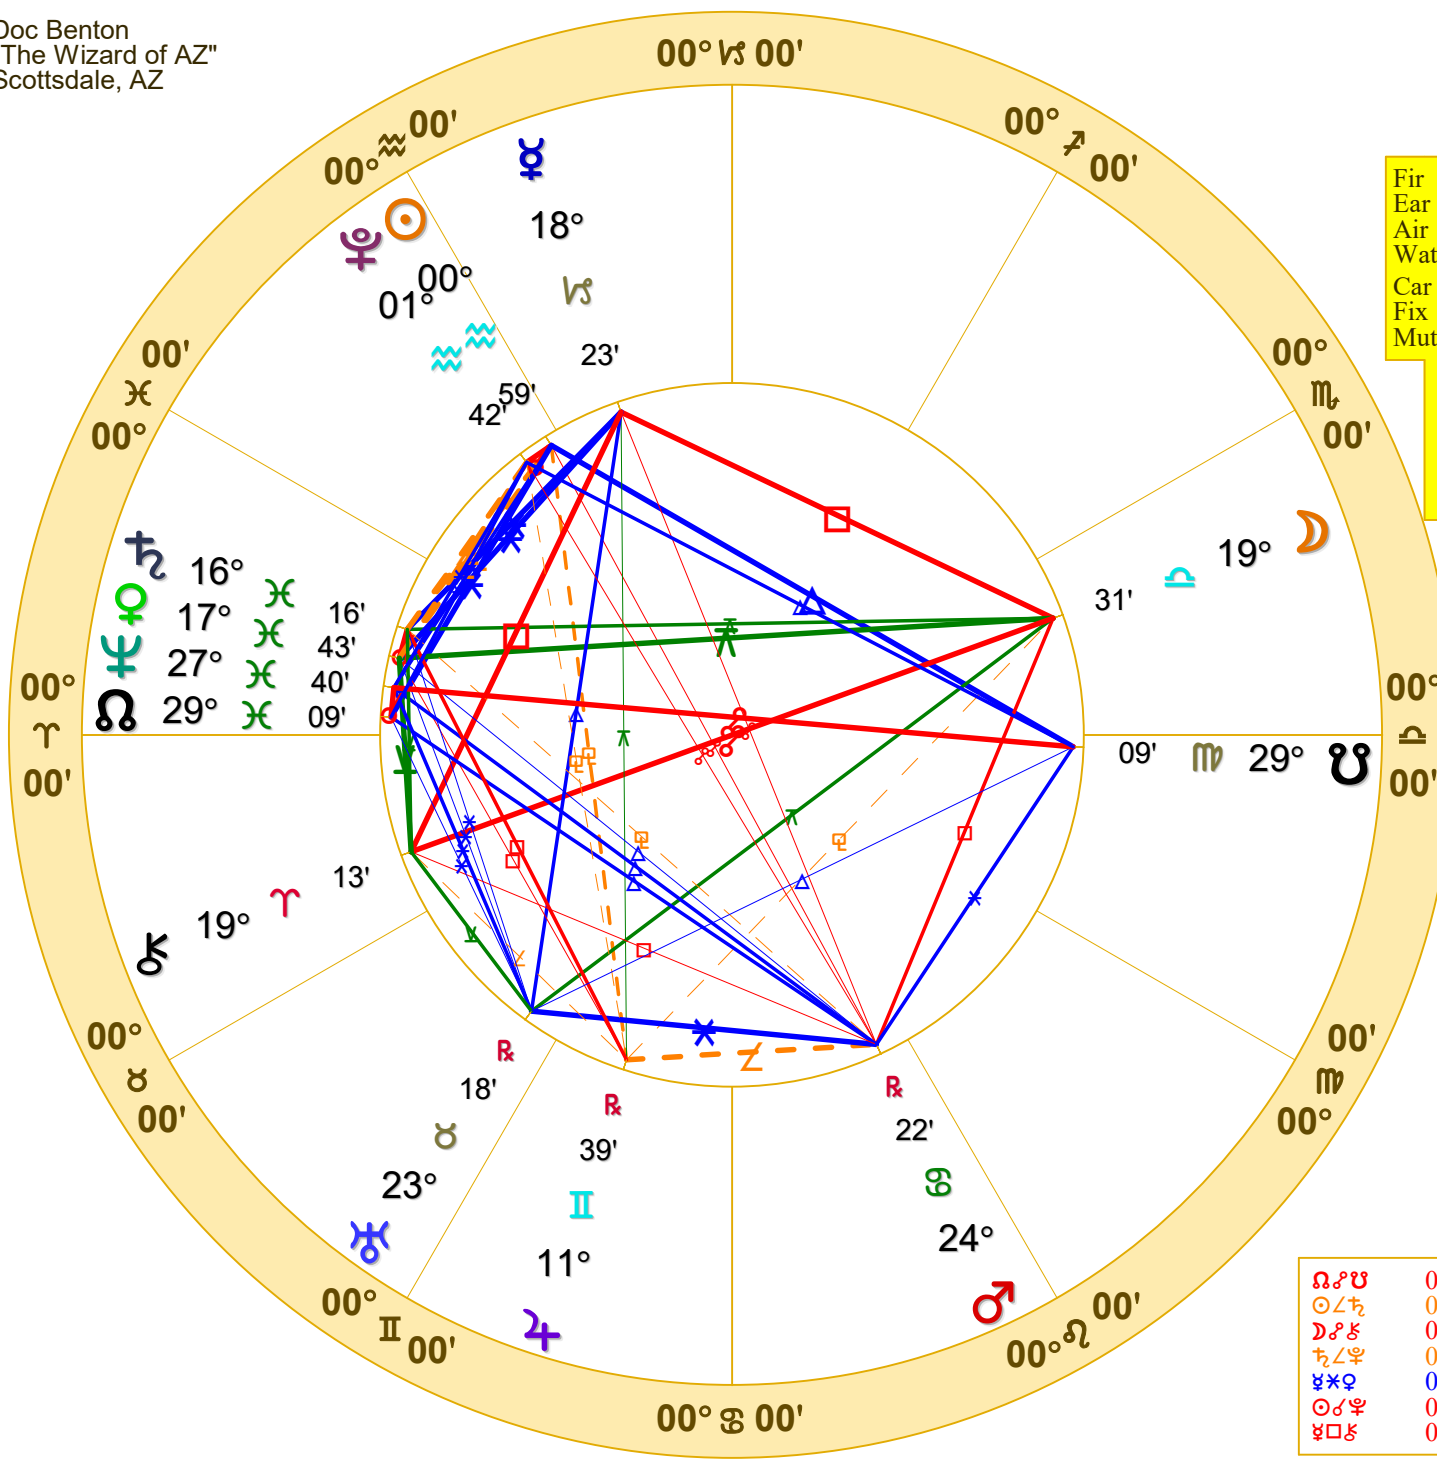

Doc Benton
 "The Wizard of AZ"
 Scottsdale, AZ

NATAL CHART

Inauguration Day

January 20, 2025
 12:00 PM

Standard Time
 Scottsdale, Arizona
 33N30'33" 111W53'54"
 Time Zone: 7 hours West
 Geocentric
 Tropical 0-Aries

Fir	0	0
Ear	2	1
Air	4	0
Wat	4	0
Car	3	0
Fix	3	1
Mut	4	0
	P	A
	L	S
	A	C
	N	E
	E	N
	T	D

	Long.	Decl.	Speed
☉	0° 58' 31"	19 S 56	1 01
☽	19° 30' 34"	9 S 17	11 48
♃	18° 18' 23"	23 S 26	1 33
♀	17° 38' 43"	4 S 26	0 56
♂	24° 28' 22"	25 N 30	0 23 R
♄	11° 11' 39"	21 N 39	0 03 R
♅	16° 38' 16"	7 S 13	0 06
♆	23° 28' 18"	18 N 22	0 01 R
♁	27° 38' 40"	2 S 06	0 01
♂	1° 58' 42"	23 S 00	0 02
♄	19° 17' 13"	8 N 21	0 01
♅	29° 38' 09"	0 S 20	0 01
♁	4° 48' 37"	13 N 03	1 21
♁	21° 18' 45"	21 S 41	0 56
♁	29° 18' 09"	0 N 20	0 01

♁♂♁	0°00'a	♀♁♁	1°02's	♁♁♁	1°33'a
☉♁♁	0°17'a	♂♁♁	1°03'a	☉♁♀	1°45'a
♁♁♁	0°17's	♁♁♁	1°07's	♁♁♀	1°47's
♁♁♀	0°26'a	♀♁♁	1°28's	♁♁♁	1°50's
♁♁♀	0°40's	♁♁♁	1°29'a	☉♁♁	1°50's
☉♁♀	0°43'a	♀♁♁	1°29'a	♀♁♁	1°54's
♁♁♁	0°50'a	♀♁♁	1°30'a		