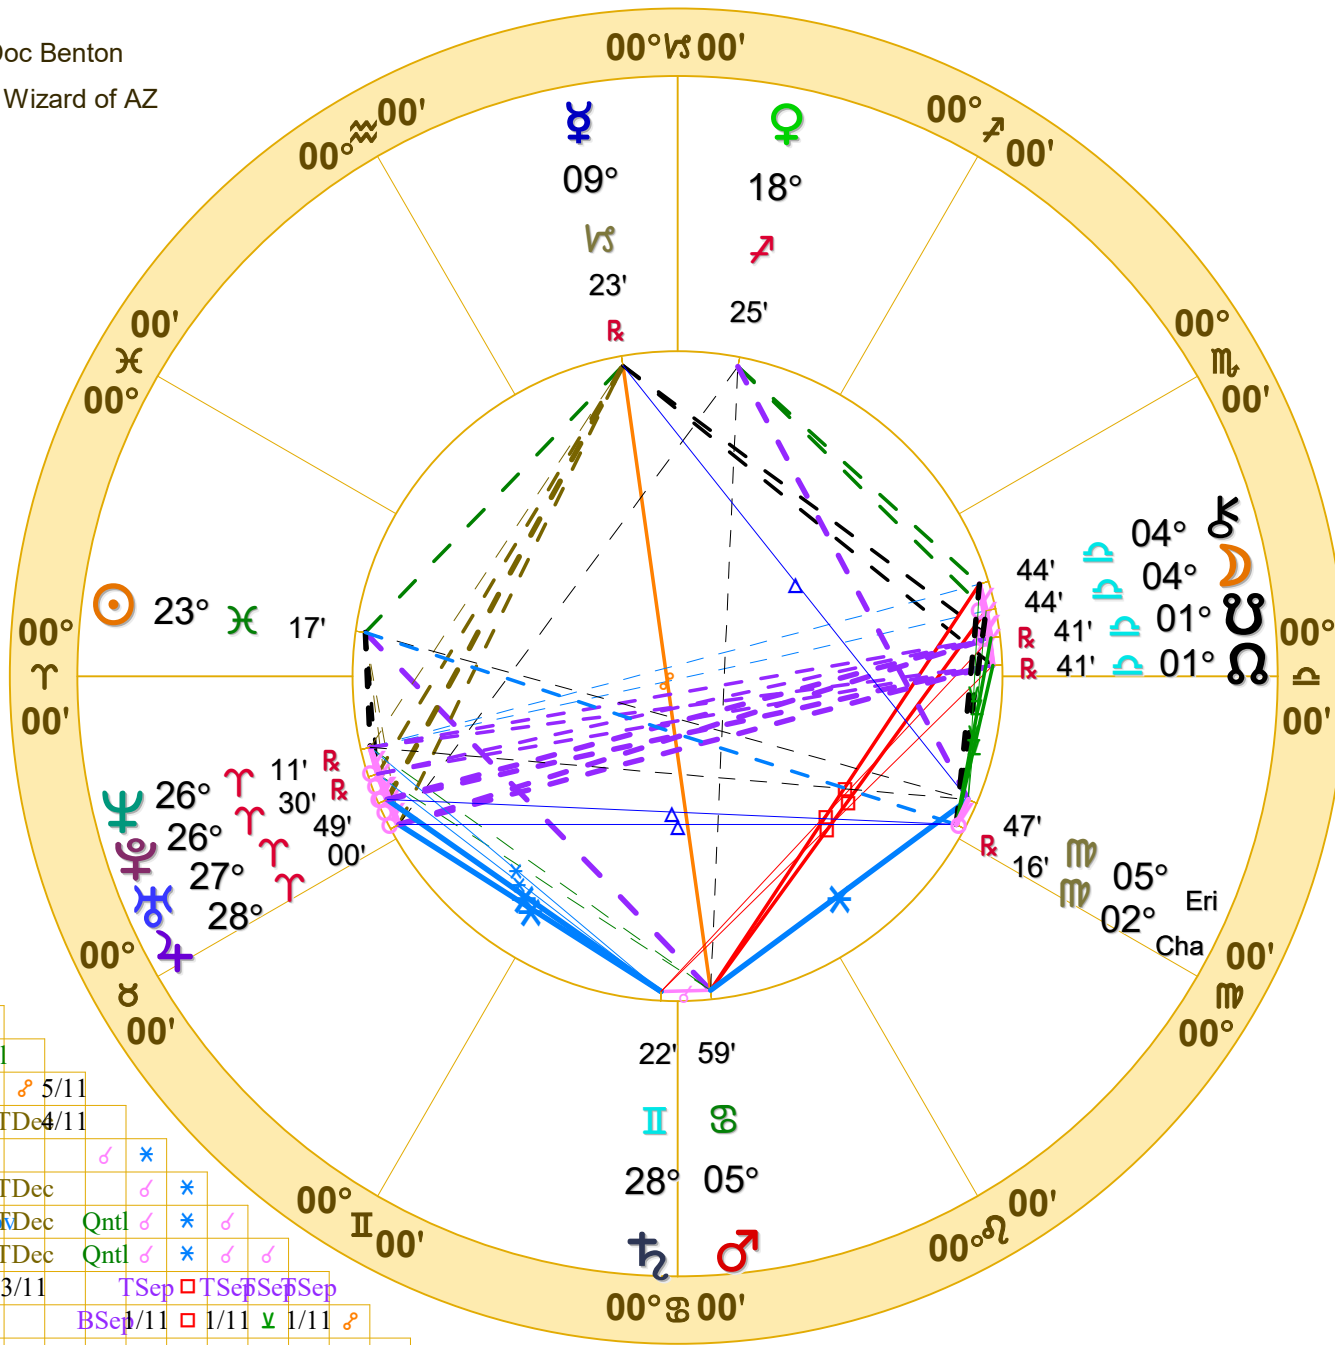

Doc Benton  
The Wizard of AZ

6th Harmonic NATAL CHART

**Transits**

July 21, 2026  
11:06:23 AM  
Daylight Saving Time  
Washington, D.C.  
38N53'42" 77W02'12"  
Time Zone: 5 hours West  
Geocentric  
Tropical 0-Aries

|   | Long.     | Decl.   |
|---|-----------|---------|
| ☉ | 23 17'29" | 20N23   |
| ☾ | 4 43'59"  | 16 S 00 |
| ♃ | 9 17'23R  | 17N59   |
| ♀ | 18 25     | 7N22    |
| ♂ | 5 59      | 22N39   |
| ♄ | 28 00     | 19N33   |
| ♅ | 28 22     | 3N31    |
| ♆ | 27 49     | 20N55   |
| ♇ | 26 11R    | 0N28    |
| ♈ | 26 30R    | 23 S 18 |

|          |        |          |        |
|----------|--------|----------|--------|
| ♂♂♂      | 7°37's | ♃♂♂      | 0°00'a |
| ♃*♀      | 2°11's | ☉ 1/11 ♀ | 0°10'a |
| ☉ Qntl ♀ | 1°54's | ♃♂♂      | 0°19'a |
| ♃*♀      | 1°51's | ♄*♃      | 0°22'a |
| ♄♂♀      | 1°49's | ☉ 1/11 ♀ | 0°29'a |
| ♀ Qntl ♀ | 1°41's | ♃*♂      | 0°33'a |
| ♃♂♀      | 1°38's | ♃ TDec ♀ | 0°53'a |
| ♄♂♀      | 1°29's | ♀ 5/11 ♂ | 1°12'a |
| ☉ Decl ♃ | 1°28's | ♃ TDec ♀ | 1°12'a |
| ♀ 4/11 ♄ | 1°20's | ♃♂♂      | 1°15'a |
| ♃♂♀      | 1°19's | ♃QNov♂   | 1°27'a |
| ☉ Decl ♄ | 1°18's | ♃QNov♀   | 1°27'a |
| ♂♂♂      | 1°15's | ☾ Qntl ♀ | 1°41'a |
| ♃ TDec ♄ | 0°36's | ♂ Qntl ♀ | 2°12'a |
| ♃ TDec ♃ | 0°26's | ♂ Qntl ♀ | 2°31'a |
| ♄♂♂      | 0°11's | ♃♂♂      | 3°24'a |
| ☉ Bsep ♂ | 0°10's |          |        |