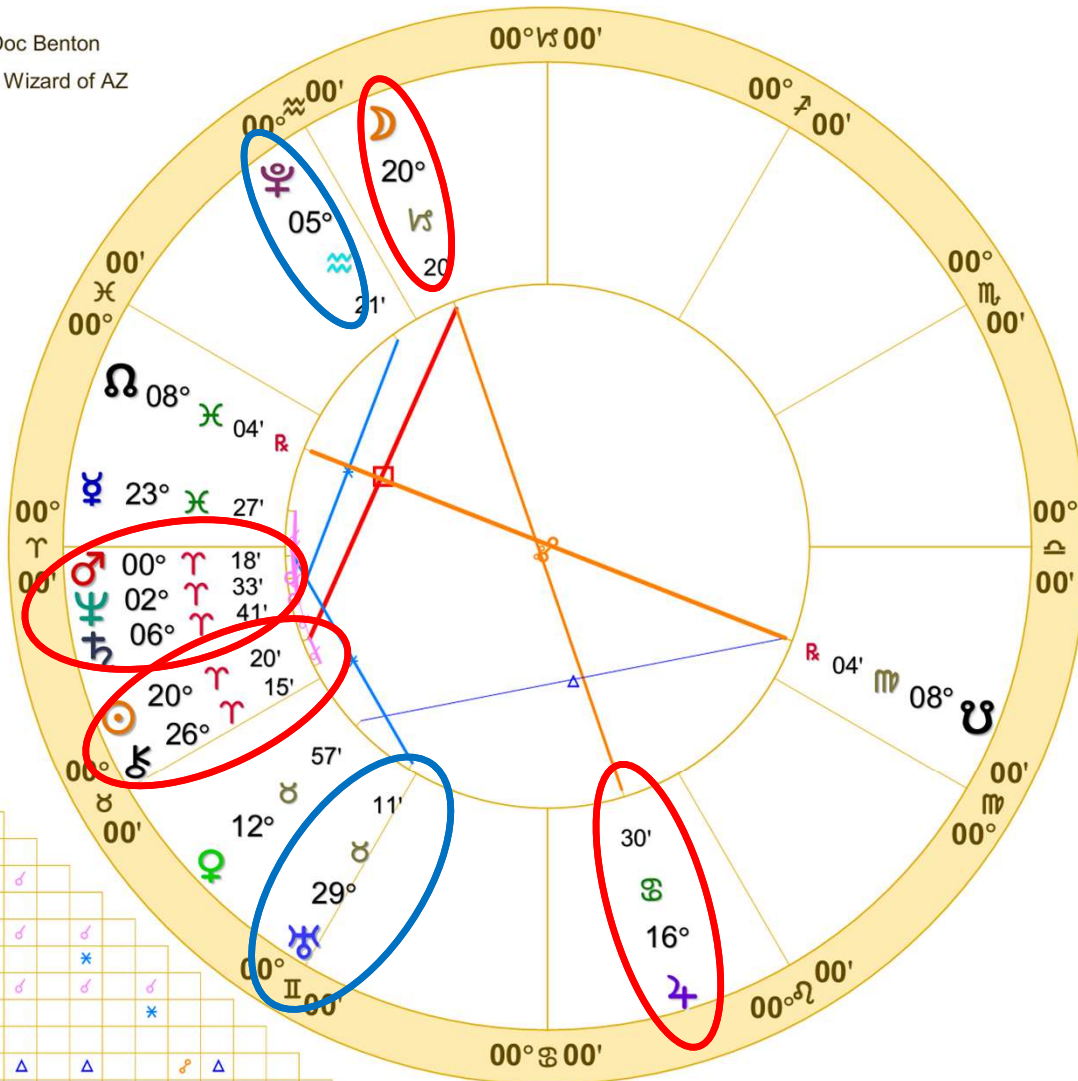

Doc Benton  
The Wizard of AZ

NATAL CHART

**3rd Quarter Moon**  
April 9, 2026  
9:51:21 PM  
Standard Time  
Scottsdale, Arizona  
33N30'33" 111W53'54"  
Time Zone: 7 hours West  
Geocentric  
Tropical 0-Aries

**3rd Quarter Moon**  
**April 9, 2026**

Saturn/Neptune/Mars  
conjunction

Sun conjunct Chiron

Jupiter/Sun/Moon  
t square

Saturn sextile Pluto

Uranus sextile Mars

	Long.	Decl.
♁	20° 20' 05"	7° N 57'
♁	20° 18' 20' 05"	25° S 41'
♃	23° 27'	4° S 46'
♁	12° 28' 57"	15° N 41'
♂	0° 18'	0° S 48'
♃	16° 28' 30"	22° N 48'
♃	6° 41'	0° N 41'
♃	29° 28' 11"	19° N 49'
♃	2° 33'	0° S 11'
♃	5° 21'	22° S 47'

♁♃	13° 39' s	♁♁	0° 00' a
♀♁♁	4° 53' s	♁♃	2° 15' a
♃♁♃	4° 08' s	♁♂	5° 55' a
♁♁♃	3° 50' s	♁♃	6° 23' a
♃*♃	1° 20' s	♃♁	6° 51' a
♁*♃	1° 07' s	♃♃	9° 06' a
♁♁♁	0° 00' a	♃♃	13° 14' a