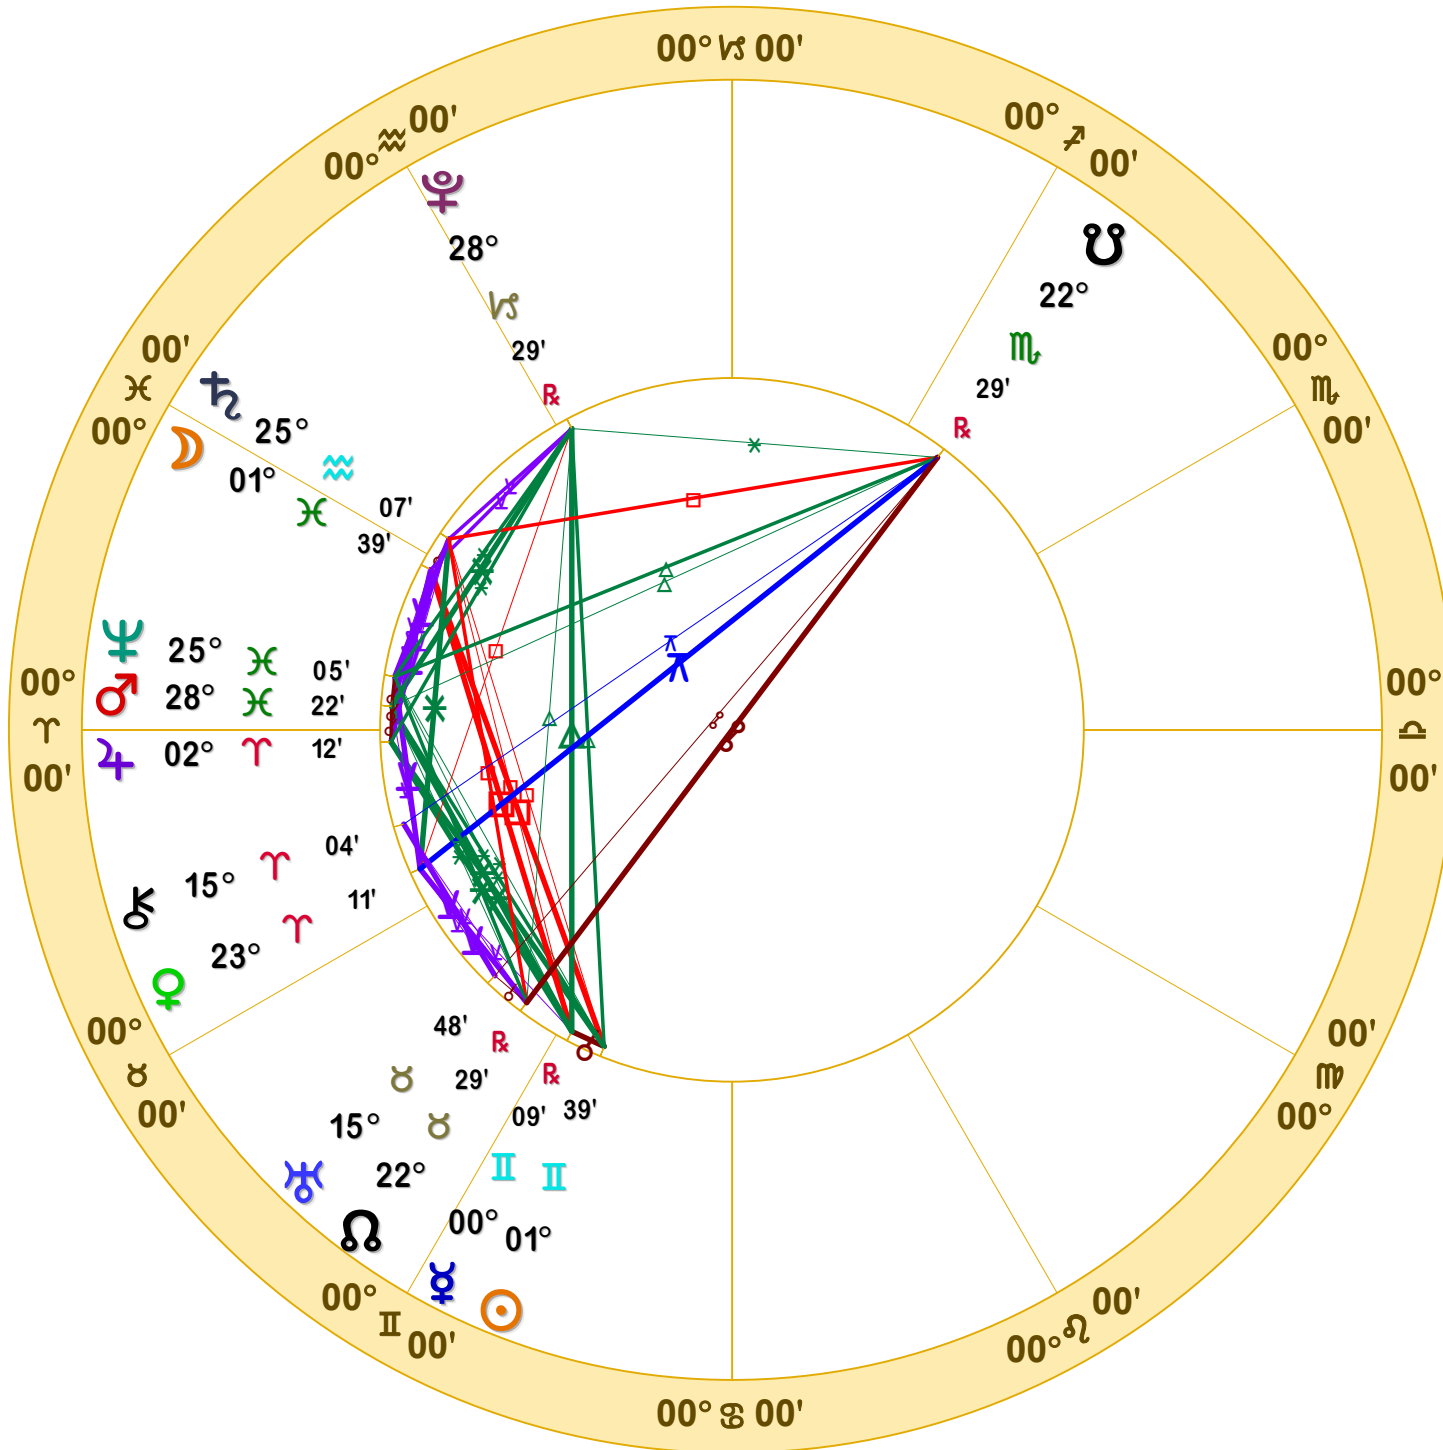

NATAL CHART

Transits

May 22, 2022
11:42:55 AM
Standard Time
Scottsdale, Arizona
33N30'33" 111W53'54"
Time Zone: 7 hours West
Geocentric
Tropical 0-Aries

Doc Benton
The Hanged Man
Scottsdale, AZ 85255