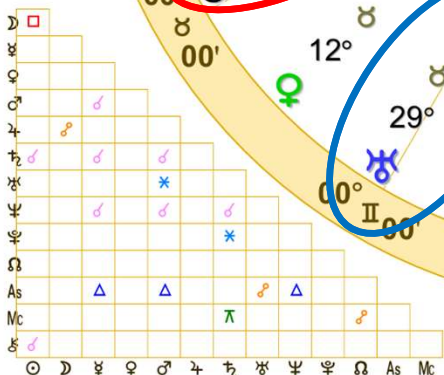

Doc Benton  
The Wizard of AZ

NATAL CHART

**3rd Quarter Moon**  
April 9, 2026  
9:51:21 PM  
Standard Time  
Scottsdale, Arizona  
33N30'33" 111W53'54"  
Time Zone: 7 hours West  
Geocentric  
Tropical 0-Aries

**3rd Quarter Moon**  
**April 9, 2026**

Saturn/Neptune/Mars  
conjunction

Sun conjunct Chiron

Jupiter/Sun/Moon  
t square

Saturn sextile Pluto

Uranus sextile Mars

	Long.	Decl.
♁	20° 20' 05"	7° N 57'
♁	20° 18' 20' 05"	25° S 41'
♃	23° 27'	4° S 46'
♁	12° 28' 57"	15° N 41'
♂	0° 18'	0° S 48'
♃	16° 28' 30"	22° N 48'
♃	6° 41'	0° N 41'
♃	29° 28' 11"	19° N 49'
♃	2° 33'	0° S 11'
♃	5° 21'	22° S 47'