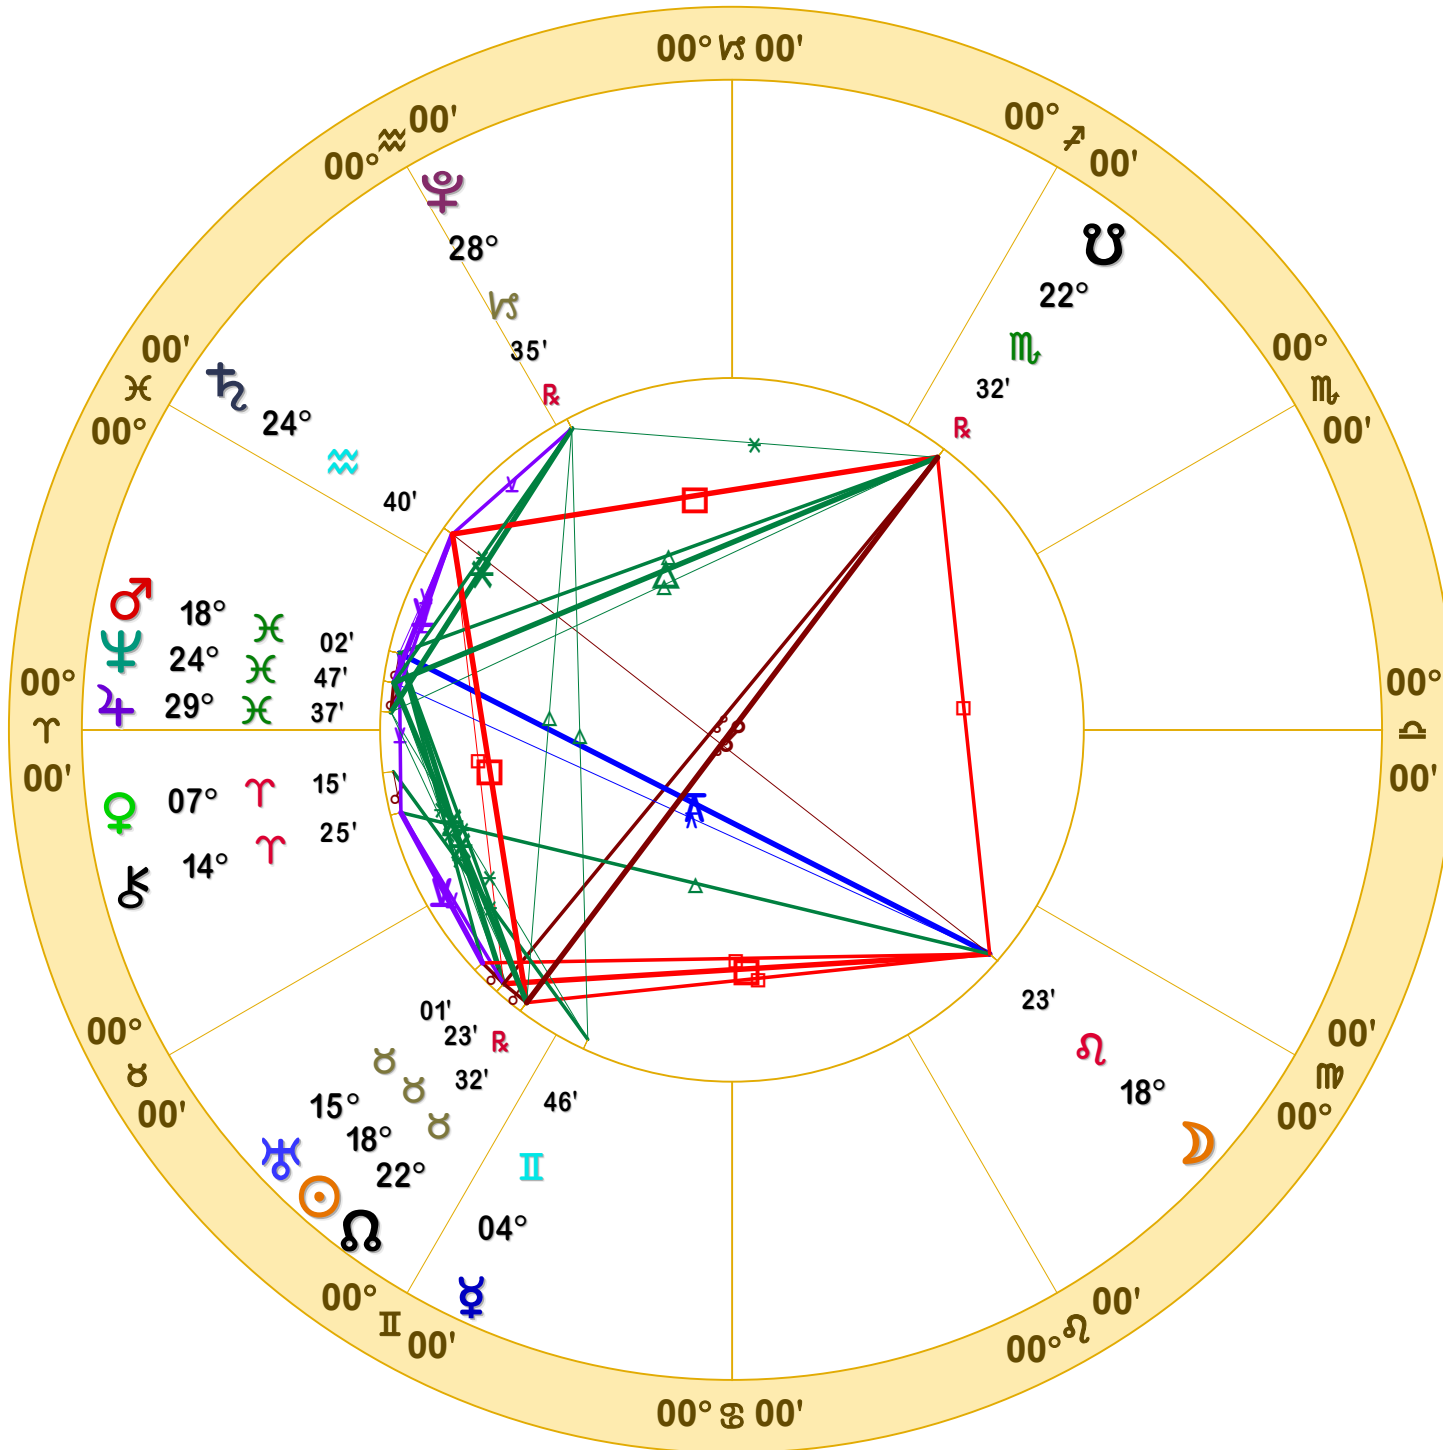

NATAL CHART

**Transits**

May 8, 2022  
 5:21:13 PM  
 Standard Time  
 Scottsdale, Arizona  
 33N30'33" 111W53'54"  
 Time Zone: 7 hours West  
 Geocentric  
 Tropical 0-Aries

Doc Benton  
 The Hanged Man  
 Scottsdale, AZ 85255